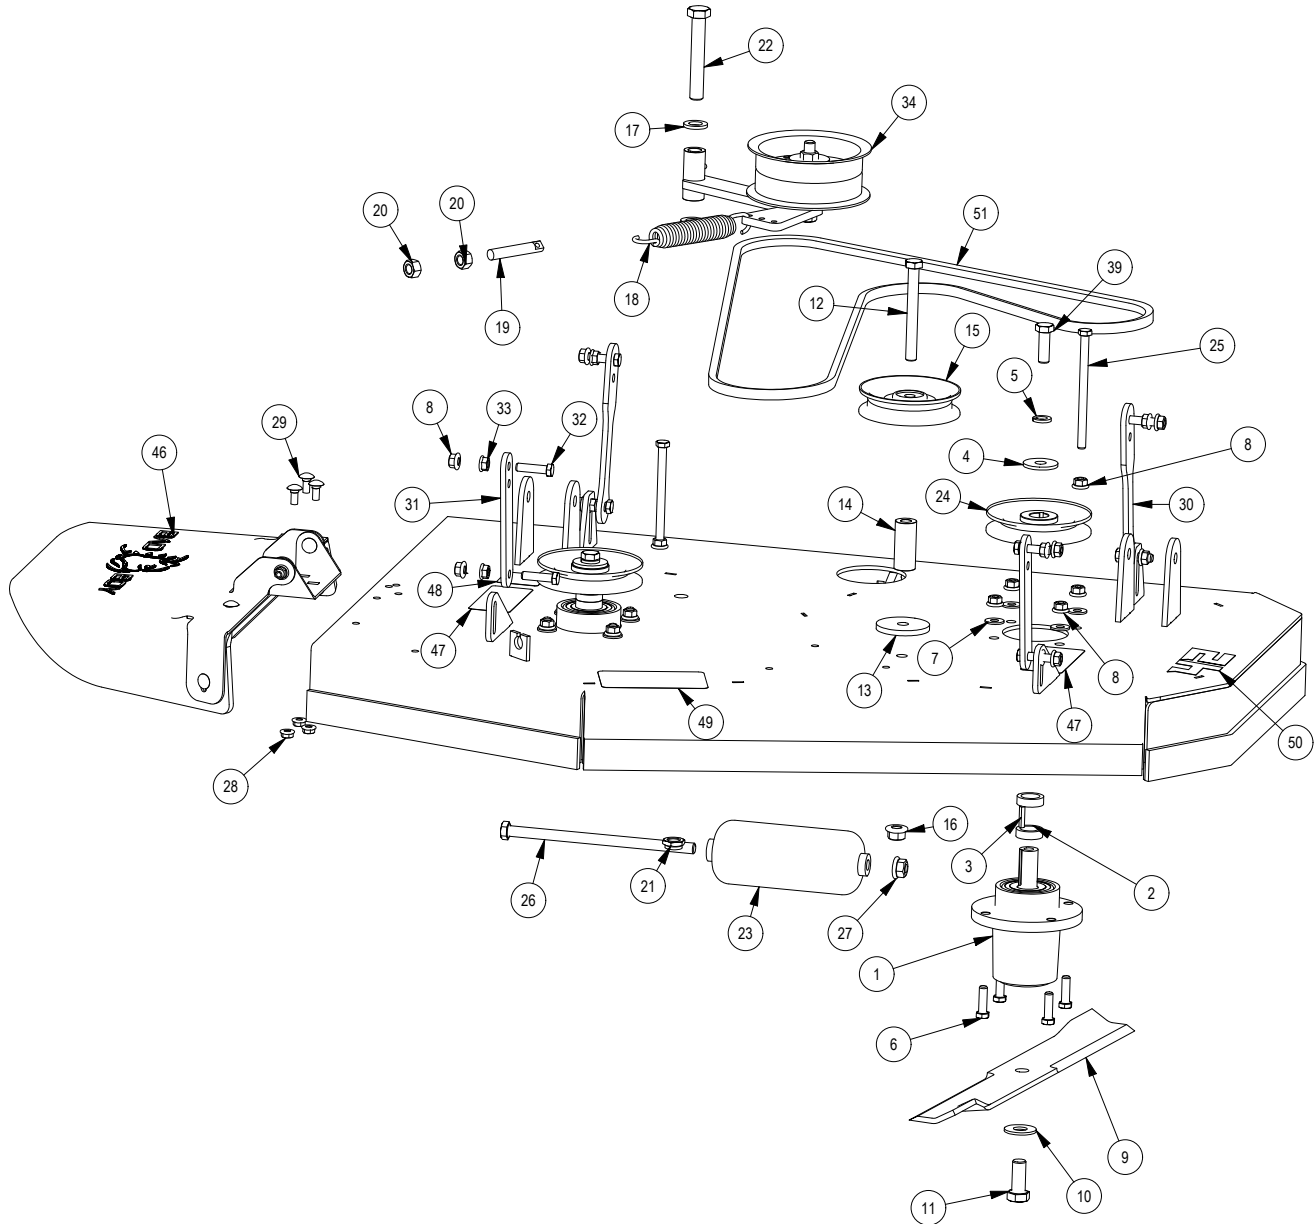

# PARTS SECTION: 34" DECK

# PARTS SECTION: 42" DECK

BAD BOY MOWERS