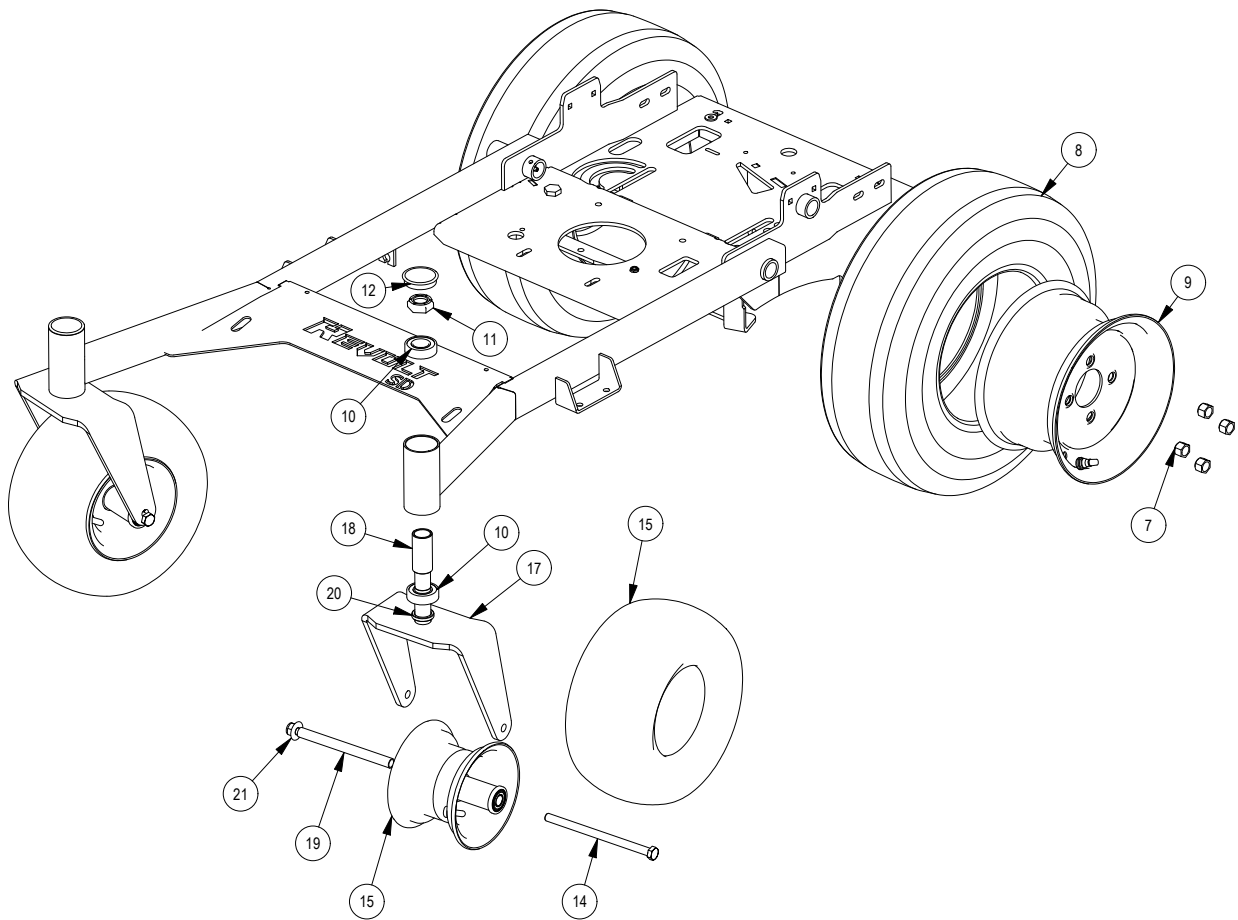

PARTS SECTION: TIRES AND FRONT SPINDLES

Parts List				Parts List			
ITEM	QTY	PART NUMBER	DESCRIPTION	ITEM	QTY	PART NUMBER	DESCRIPTION
1	1	013-9005-00	5/16-18 Nylock Jam Nut	12	2	014-2025-00	2017 Bearing Cover
2	1	018-4010-00	1/2-13 Nylon Insert Nut	13	2	018-0005-00	1-14 x 5 Hex Bolt Grade 8 Zinc Yellow
3	1	019-2040-00	1/2 Flat Washer	14	2	018-0040-00	1/2" x 8 1/2 GR 5 Hex Bolt
4	1	024-3050-00	1/4 DRIVE-TYPE STRAIGHT GREASE FITTING (NO BALL) ZINC YELLOW	15	2	022-2017-00	13x6.5-6 Black Tire and Wheel Assembly
5	1	070-5223-00	2023 Stand On Frame Weldment -SD	16	4	022-7009-00	1 3/8" Wheel Bearing
6	1	019-7040-00	1/4 USS FLAT WASHER (3/4 OD) ZINC	17	2	023-0003-00	2017 ZT Front Fork
7	8	013-3000-00	Acorn Lug Nut	18	2	025-0003-00	2016 Front Bearing Spacer
8	2	022-4042-00	36" Revolt Reaper Tire	19	2	025-5202-00	Front Wheel Spanner
9	2	022-4043-00	36" Revolt Wheel	20	2	058-1000-00	Spacer, 1x1.375x.25
10	4	010-1050-00	1641 BEARING W/2 CONTACT RUBBER SEALS	21	2	013-8050-00	1/2-13 Nylon Flange Nut
11	2	013-9004-00	1" Fine Thread 1/2 Nylock Nut