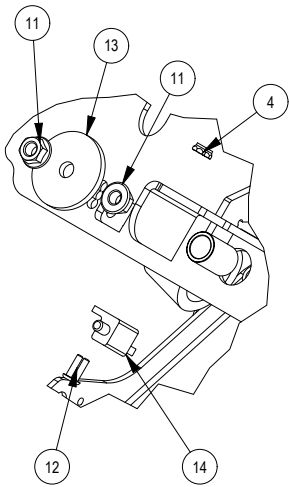

BAD BOY MOWERS

PARTS SECTION: FENDERS

DETAIL A