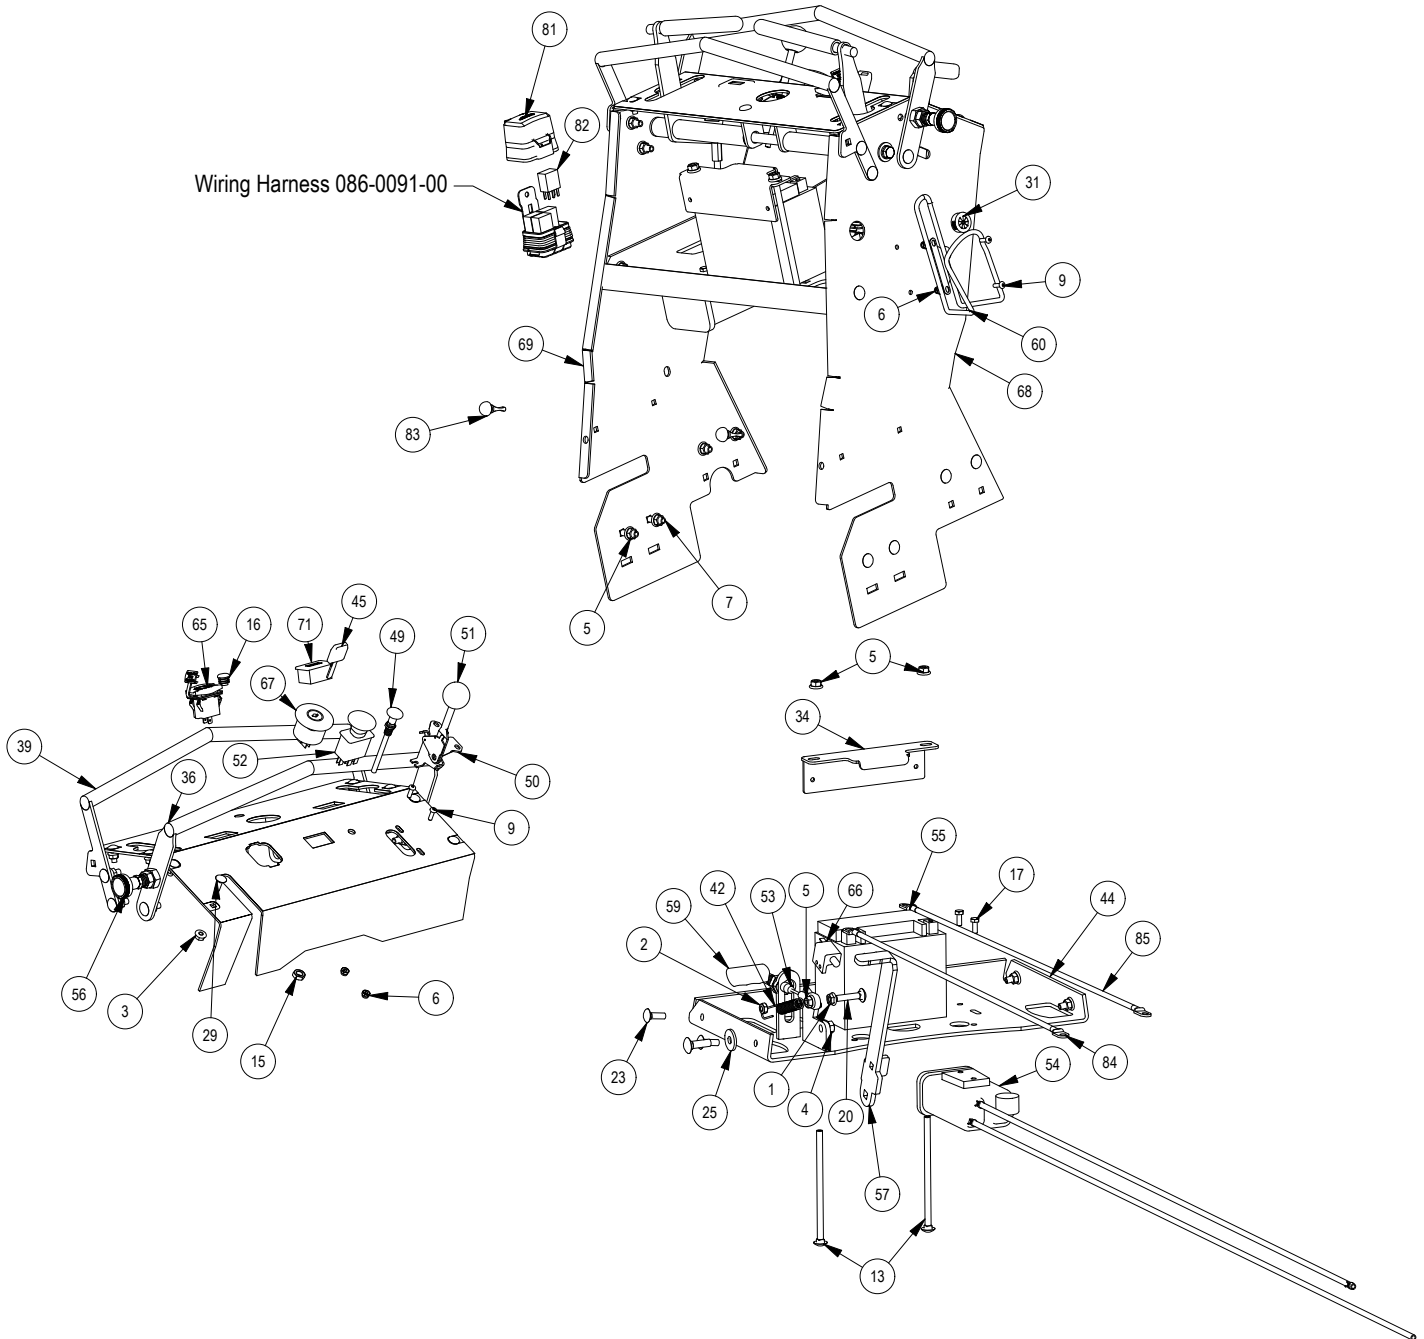

BAD BOY MOWERS

PARTS SECTION: PODIUM

PARTS SECTION: PODIUM