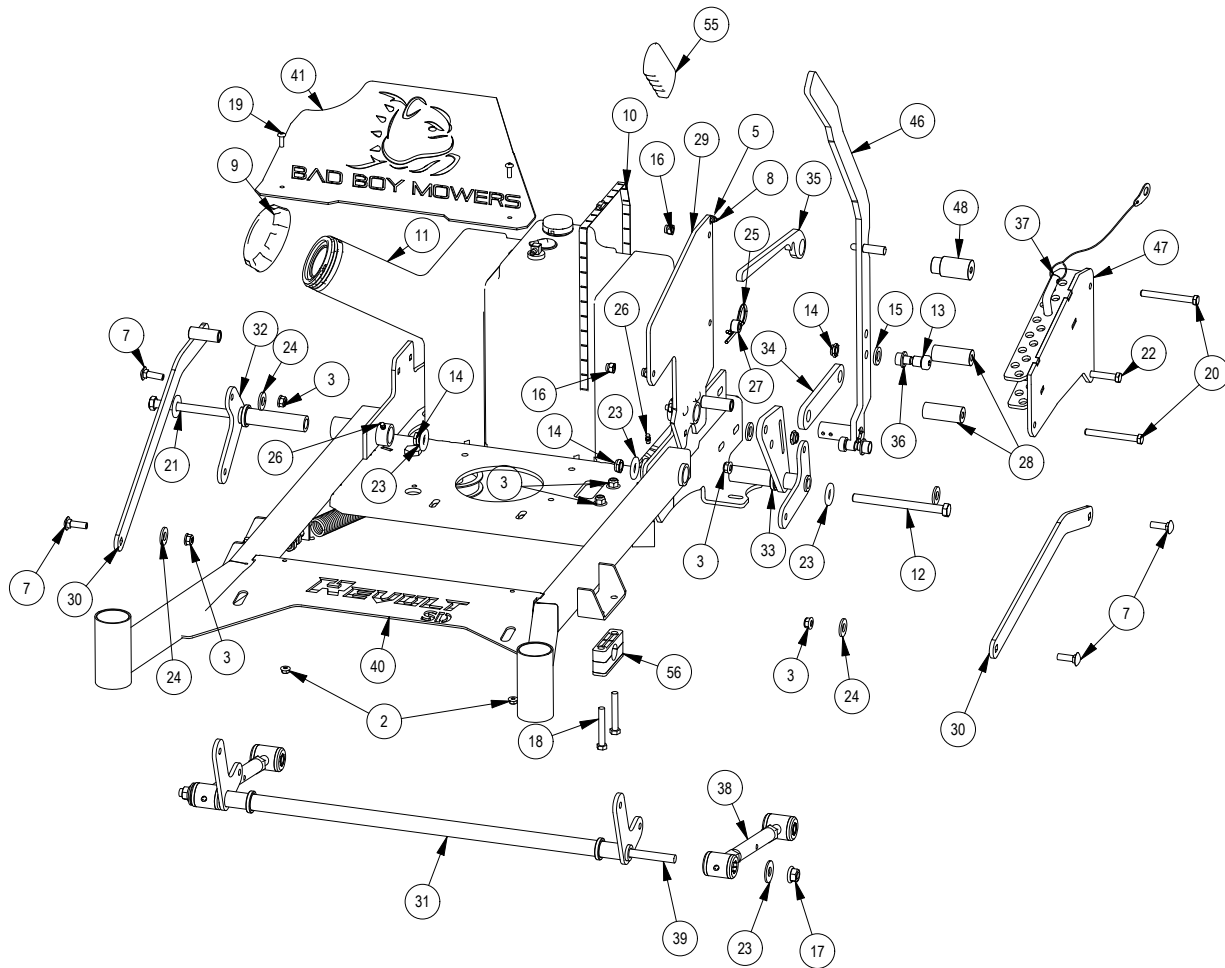

BAD BOY MOWERS

PARTS SECTION: SD FRAME