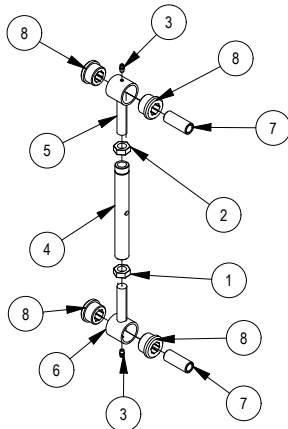

048-6000-00
2018 Maverick Turnbuckle (Top Link)