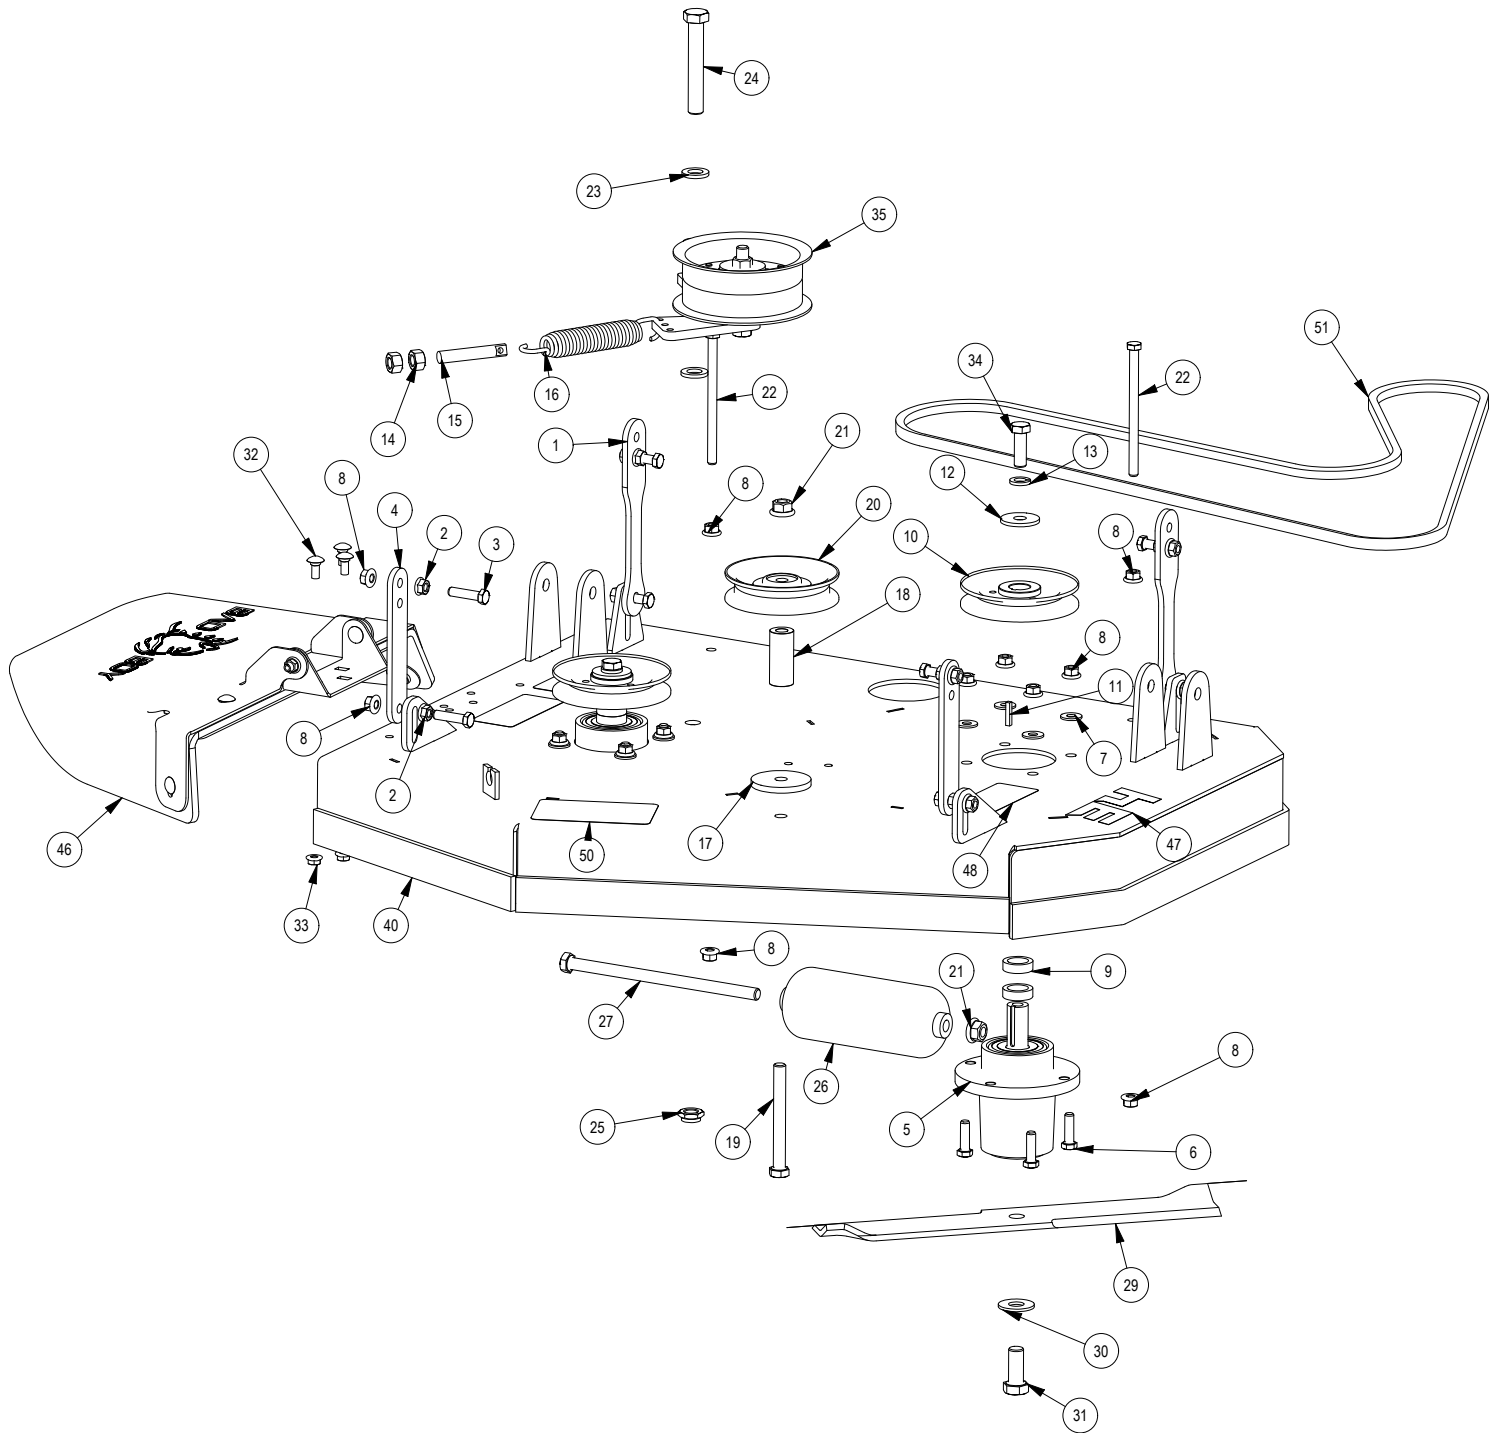

## REVOLT SD STAND-ON

# PARTS SECTION: 34" DECK

# PARTS SECTION: 42" DECK

BAD BOY MOWERS