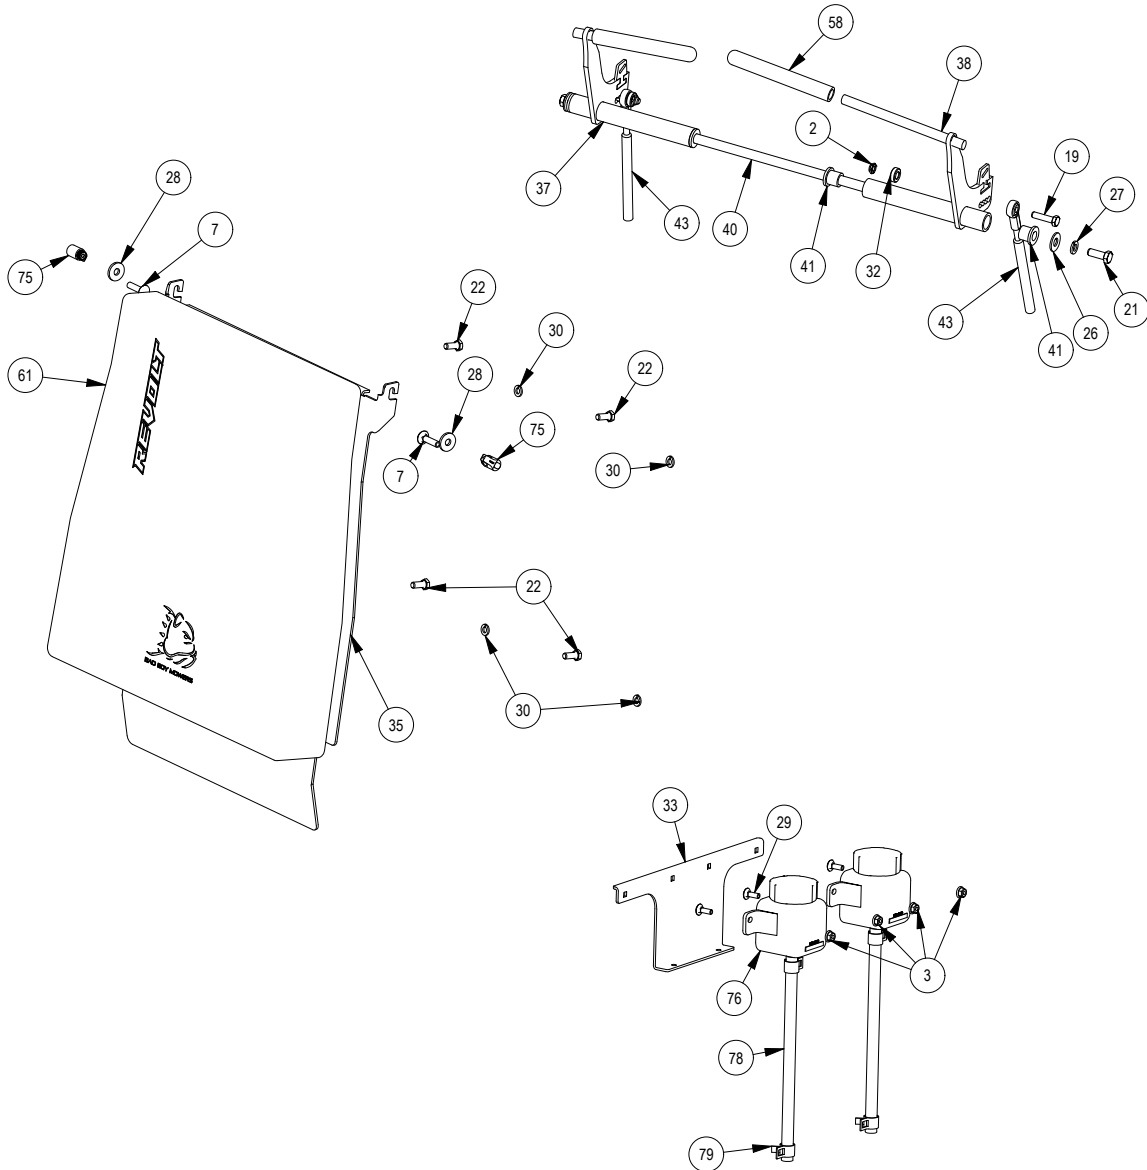

BAD BOY MOWERS

PARTS SECTION: PODIUM