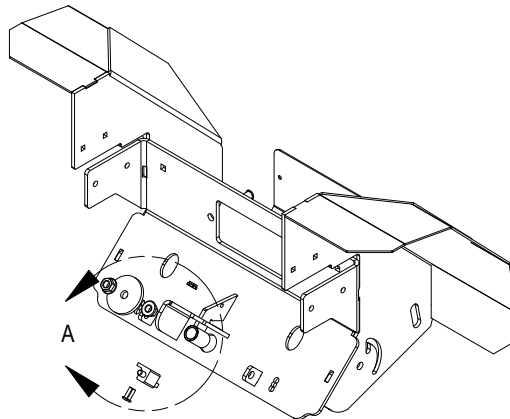

BAD BOY MOWERS

PARTS SECTION: FENDERS