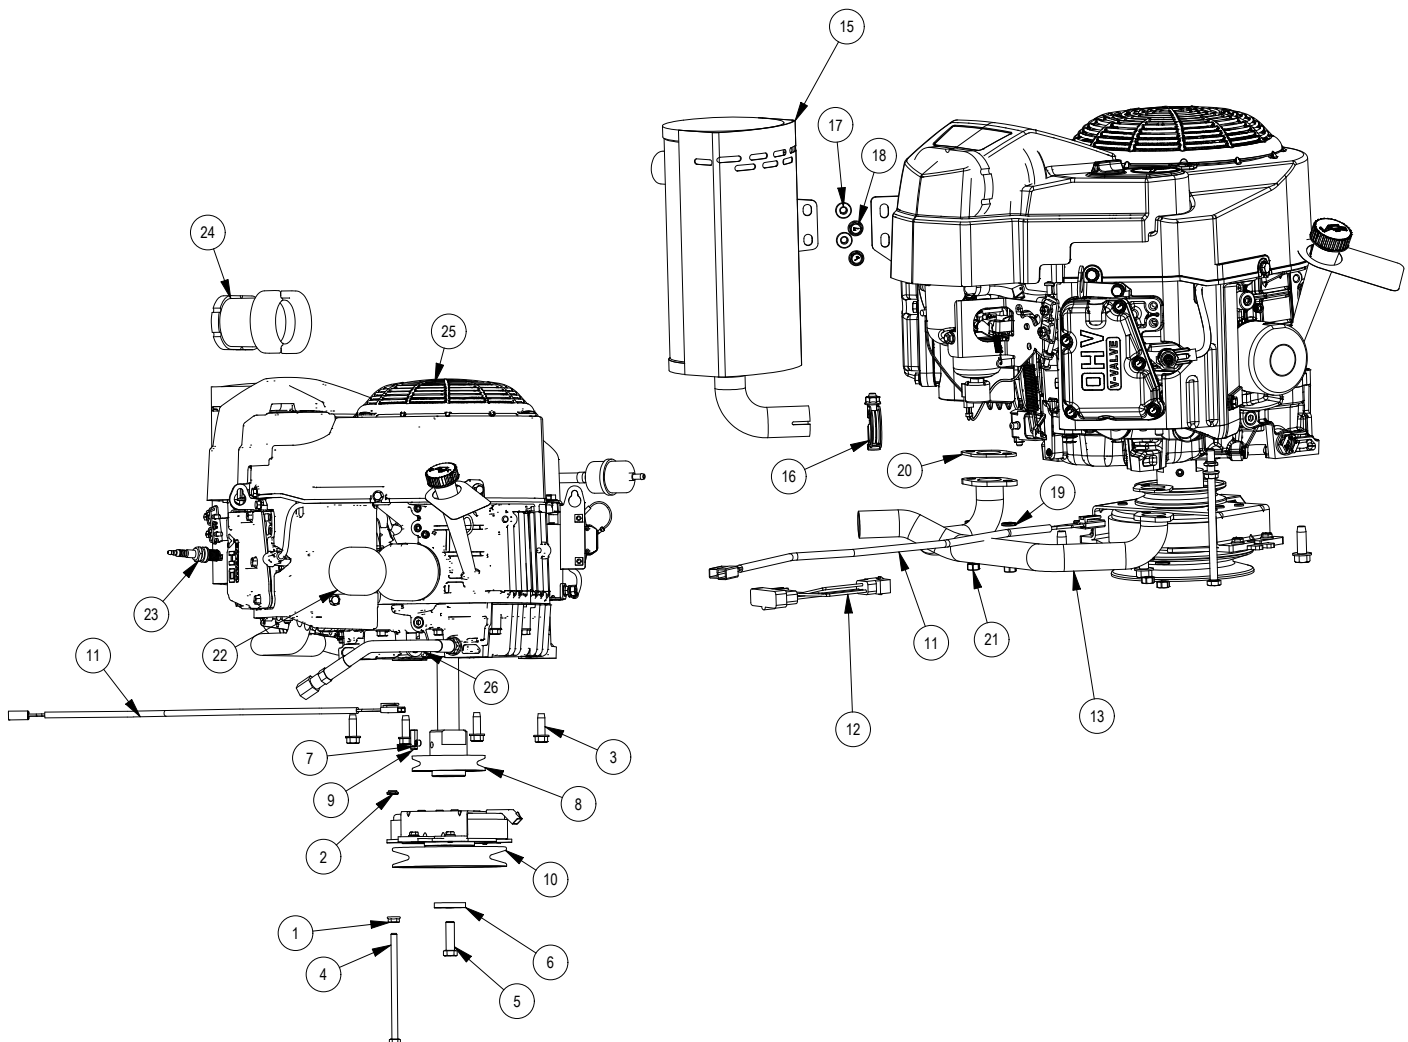

PARTS SECTION: ENGINE FS600

Parts List				Parts List			
ITEM	QTY	PART NUMBER	DESCRIPTION	ITEM	QTY	PART NUMBER	DESCRIPTION
1	1	013-9002-00	5/16-18 HEX SERRATED FLANGE NUT HARD/ZINC	14	1	015-0543-03	Exhaust Bracket
2	1	013-9005-00	5/16-18 Nylock Jam Nut	15	1	015-0543-01	MUFFLER
3	4	018-1075-00	3/8-16 X 1-1/8 HEX WASHER UNSLOT SERRATED (TRI-LOB) TRS ZINC YELLOW	16	1	015-0543-08	Exhaust Clamp
4	1	018-5350-00	5/16-18 X 5-1/2 HEX CAP SCREW (GR.5) ZINC	17	2	015-0543-06	Exhaust Nut
5	1	018-5450-21	7/16-20 X 1-1/2 HEX CAP SCREW (GR.8) w/ Patch	18	4	015-0543-04	Exhaust Flange Bolt
6	1	019-0010-00	CLUTCH WASHER	19	4	015-0543-05	Exhaust Lock Washer
7	1	030-0050-00	5/16 Set Screw	20	2	015-0543-07	Exhaust Gasket
8	1	033-2011-00	3-3/4" Motor Pulley SD	21	4	013-0075-00	M8-1.25 Zinc Nut
9	1	042-6030-00	1/4" x 1" Key	22	1	063-8017-00	Oil Filter
10	1	070-0056-00	Clutch	23	2	015-8001-00	Spark Plug - Kawasaki
11	1	070-2000-00	Clutch Pigtail	24	1	063-2097-00	Kawasaki Air Filter
12	1	086-9002-19	2019 Harness Adaptor-Gen2 FX-ALL	25	1	015-0087-00	Kawasaki 18.5HP FS600 Electric Start
13	1	015-0543-02	Exhaust Pipe	26	1	051-5404-00	Oil drain Hose