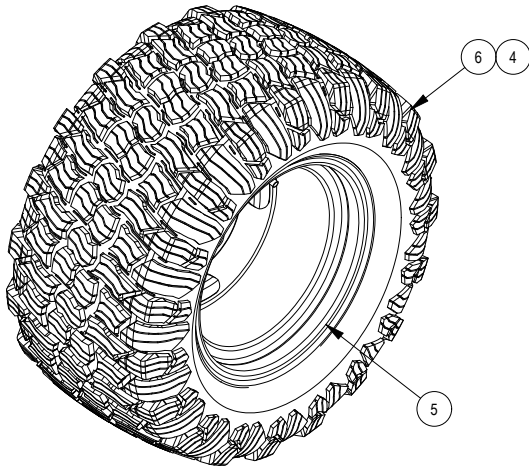

BAD BOY MOWERS

PARTS SECTION: TRANSAXLE SUBS

Parts List				Parts List			
ITEM	QTY	PART NUMBER	DESCRIPTION	ITEM	QTY	PART NUMBER	DESCRIPTION
1	1	022-4040-00	23x9-12 Reaper Turf Tire & Wheel Assembly	8	1	013-6050-00	5/16 LH Nut
2	1	022-3011-00	12x7" Black Wheel	9	2	013-6051-00	3/8-24 HEX NUT ZINC YELLOW
3	1	022-4035-00	23x9-12 Reaper Turf Tire Only	10	1	031-0092-00	2019 Revolt Push Rod
4	1	022-4200-00	23x11-12 Reaper Turf Assembly	11	1	035-0006-00	2019 Renegade Push Rod Adjuster
5	1	022-4070-00	12x8.5 Black Wheel	12	1	048-3000-00	Spherical Rod End - Outlaw
6	1	022-4195-00	Tire, 23/11x12 Reaper Turf	13	1	048-3002-00	Spherical Rod End - Outlaw
7	1	035-0006-19	2019 Revolt Push Rod Assembly