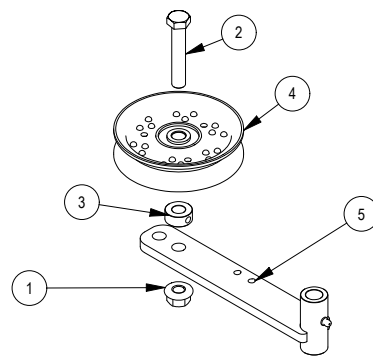

# PARTS SECTION: IDLER ARM MOUNT

Parts List				Parts List			
ITEM	QTY	PART NUMBER	DESCRIPTION	ITEM	QTY	PART NUMBER	DESCRIPTION
1	1	070-5220-19	2019 Stand On Frame	11	2	025-7020-00	5/8 SOLID SHAFT COLLAR (W/1 SET SCREW) ZINC
2	1	039-6945-00	Deck Idler	12	1	018-4010-00	1/2-13 NYLON INSERT JAM LOCKNUT ZINC
3	1	033-6001-00	4 3/4 Idler Pulley	13	1	034-2020-00	Deck Idler Spring
4	4	013-8050-00	1/2-13 NYLON INSERT FLANGE LOCKNUT ZINC	14	1	039-0089-00	Idler Pulley Bracket Weldment 2019 Stand On
5	1	018-6036-00	1/2-13 X 2-3/4 HEX CAP SCREW (GR.5) ZINC	15	1	025-5343-00	Stand On Spacer 2.5"
6	1	025-7036-00	1/2 SOLID SHAFT COLLAR (W/1 SET SCREW) ZINC	16	1	033-7201-25	5-3/4 Idler Pulley-Capitol Stampings
7	2	013-7018-00	1/2-13 HEX NUT ZINC	17	1	018-0050-00	1/2-13 X 3-1/4 HEX CAP SCREW (GR.5) ZINC
8	1	018-2004-50	All Thread	18	1	039-0119-00	2019 Stand On Clutch Stop Bracket
9	2	019-6017-00	.635 ID X 1.120 OD X .140 THICK FLAT WASHER NYLON	19	2	018-5006-00	1/2-13 X 1-1/2 HEX CAP SCREW (GR.5) ZINC
10	1	013-7021-00	5/8-11 NYLON INSERT LOCKNUT ZINC				

039-0089-00  
Idler pulley Bracket  
As looking from front of mower

48" Bolt in 2nd hole  
54" & 61" Bolt in 4th hole

039-6945-09 Parts List			
ITEM	QTY	PART NUMBER	DESCRIPTION
1	1	013-8050-00	1/2-13 NYLON INSERT FLANGE LOCKNUT ZINC
2	1	018-6036-00	1/2-13 X 2-3/4 HEX CAP SCREW (GR.5) ZINC
3	1	025-7036-00	1/2 SOLID SHAFT COLLAR (W/1 SET SCREW) ZINC
4	1	033-6001-00	4 3/4 Idler Pulley - ABFI-76
5	1	039-6945-00	Deck Idler