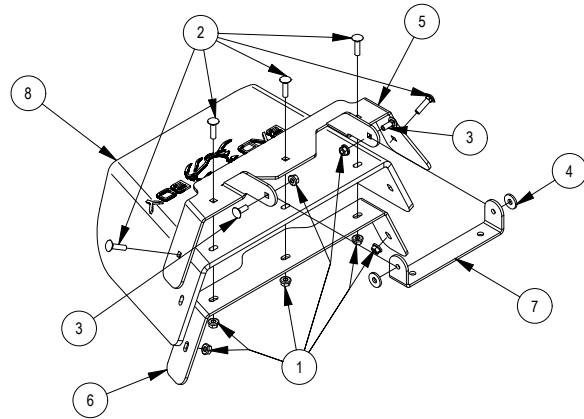

039-6945-20
2020 61 Revolt Deck Idler Assembly