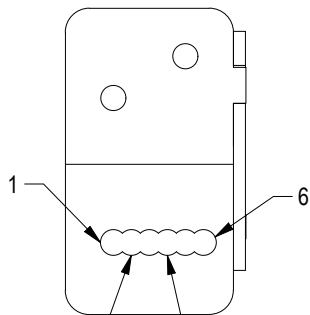

039-0089-00
Idler pulley Bracket
As looking from front of mower

48" Bolt in 2nd hole
54" & 61" Bolt in 4th hole