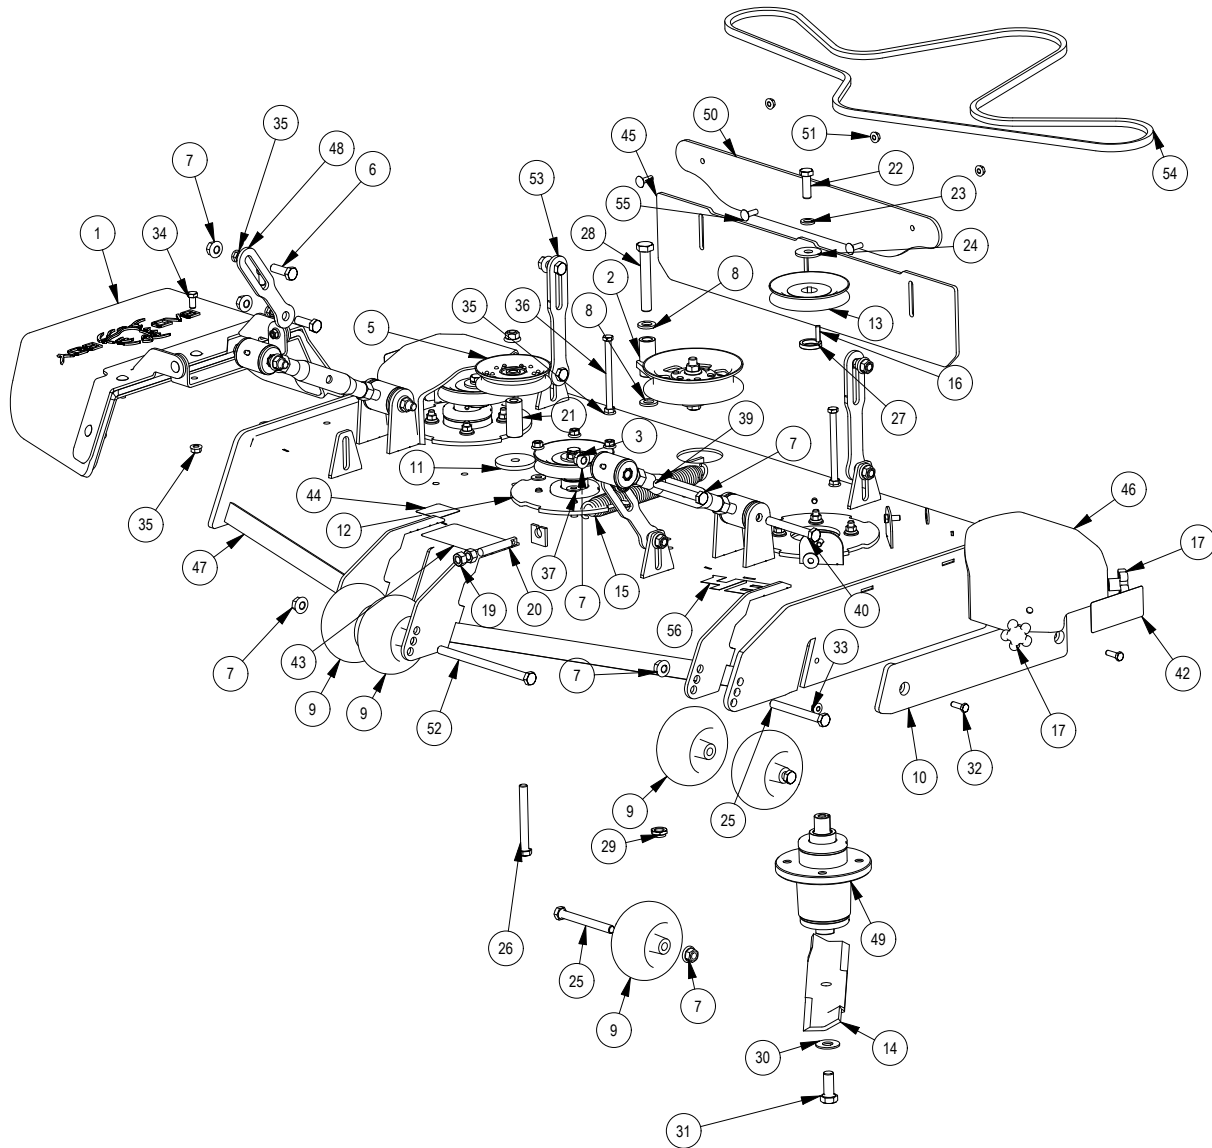

# PARTS SECTION: 48 Revolt Deck

BAD BOY MOWERS