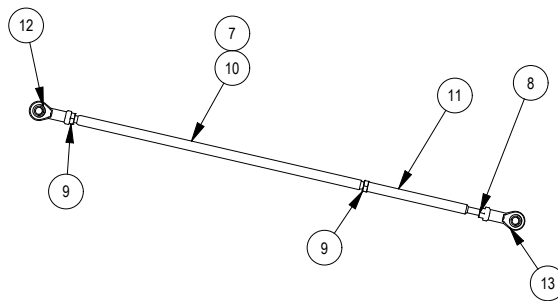

**61" REVOLT REAR TIRE
022-4200-00**

**48" & 54" REVOLT REAR TIRE
022-4040-00**