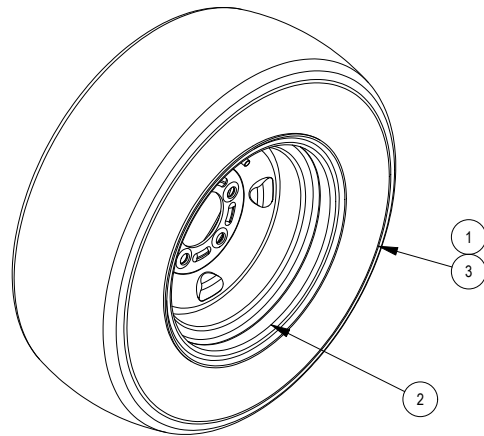

BAD BOY MOWERS

PARTS SECTION: TRANSAXLE SUBS

Parts List				Parts List			
ITEM	QTY	PART NUMBER	DESCRIPTION	ITEM	QTY	PART NUMBER	DESCRIPTION
1	1	022-4040-00	23x9-12 Reaper Turf Tire & Wheel Assembly	8	1	013-6050-00	5/16 LH Nut
2	1	022-3011-00	12x7" Black Wheel	9	2	013-6051-00	3/8-24 HEX NUT ZINC YELLOW
3	1	022-4035-00	23x9-12 Reaper Turf Tire Only	10	1	031-0092-00	2019 Revolt Push Rod
4	1	022-4200-00	23x11-12 Reaper Turf Assembly	11	1	035-0006-00	2019 Renegade Push Rod Adjuster
5	1	022-4070-00	12x8.5 Black Wheel	12	1	048-3000-00	Spherical Rod End - Outlaw
6	1	022-4195-00	Tire, 23/11x12 Reaper Turf	13	1	048-3002-00	Spherical Rod End - Outlaw
7	1	035-0006-19	2019 Revolt Push Rod Assembly