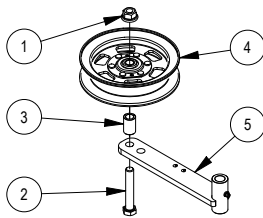

039-6945-19
2019 Revolt Deck Idler Assembly