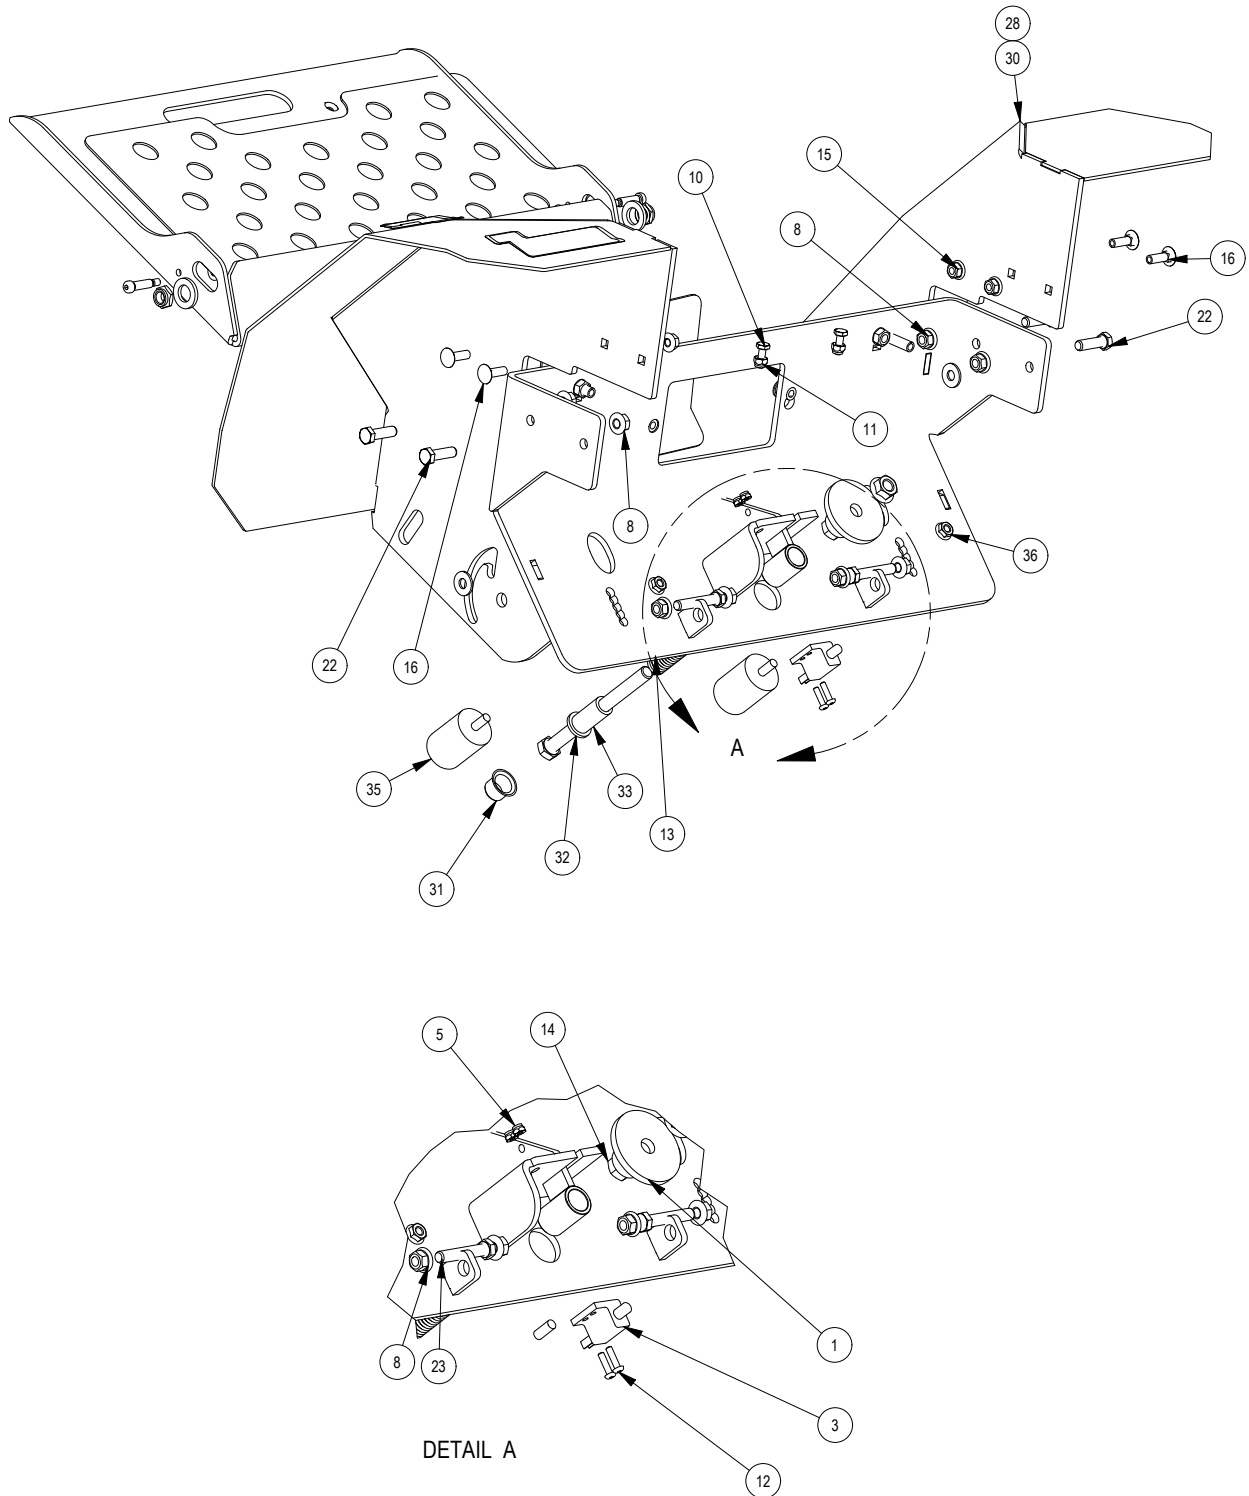

BAD BOY MOWERS

PARTS SECTION: Revolt Fender Assembly