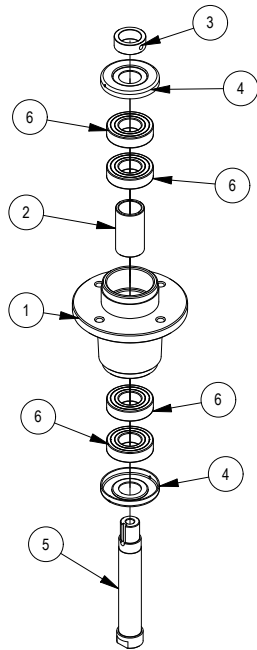

BAD BOY MOWERS

PARTS SECTION: DECK SUBASSEMBLIES

039-6945-19 Parts List				039-6945-20 Parts List			
ITEM	QTY	PART NUMBER	DESCRIPTION	ITEM	QTY	PART NUMBER	DESCRIPTION
1	1	013-8050-00	1/2-13 NYLON INSERT FLANGE LOCKNUT ZINC	1	1	013-8050-00	1/2-13 NYLON INSERT FLANGE LOCKNUT ZINC
2	1	018-7016-00	1/2-13 X 3 HEX CAP SCREW (GR.5) ZINC	2	1	014-4005-00	61" Revolt Idler Pulley Cover- Raw
3	1	025-5337-00	SPACER	3	1	018-0051-00	1/2-13 X 3-3/4 HEX CAP SCREW (GR.5) ZINC
4	1	033-8050-00	5" Idler Pulley	4	1	025-5203-00	.51 ID X .75 OD X .75 LGTH SOLID SPACER ZINC
5	1	039-6945-00	Deck Idler	5	1	025-5337-00	SPACER
037-4000-00 Parts List				6	1	033-8050-00	5" Idler Pulley
ITEM	QTY	PART NUMBER	DESCRIPTION	7	1	039-6945-00	Deck Idler
1	1	037-4000-01	4000 Series Spindle Housing				
2	1	037-4002-00	4000 Series Spindle Spacer				
3	1	037-9050-00	Locking Collar w/ 1/4"-20 Set Screw				
4	2	037-8002-00	Spindle Dust Cap				
5	1	037-6026-00	Spindle Shaft				
6	4	037-6023-00	Bearing - 6206