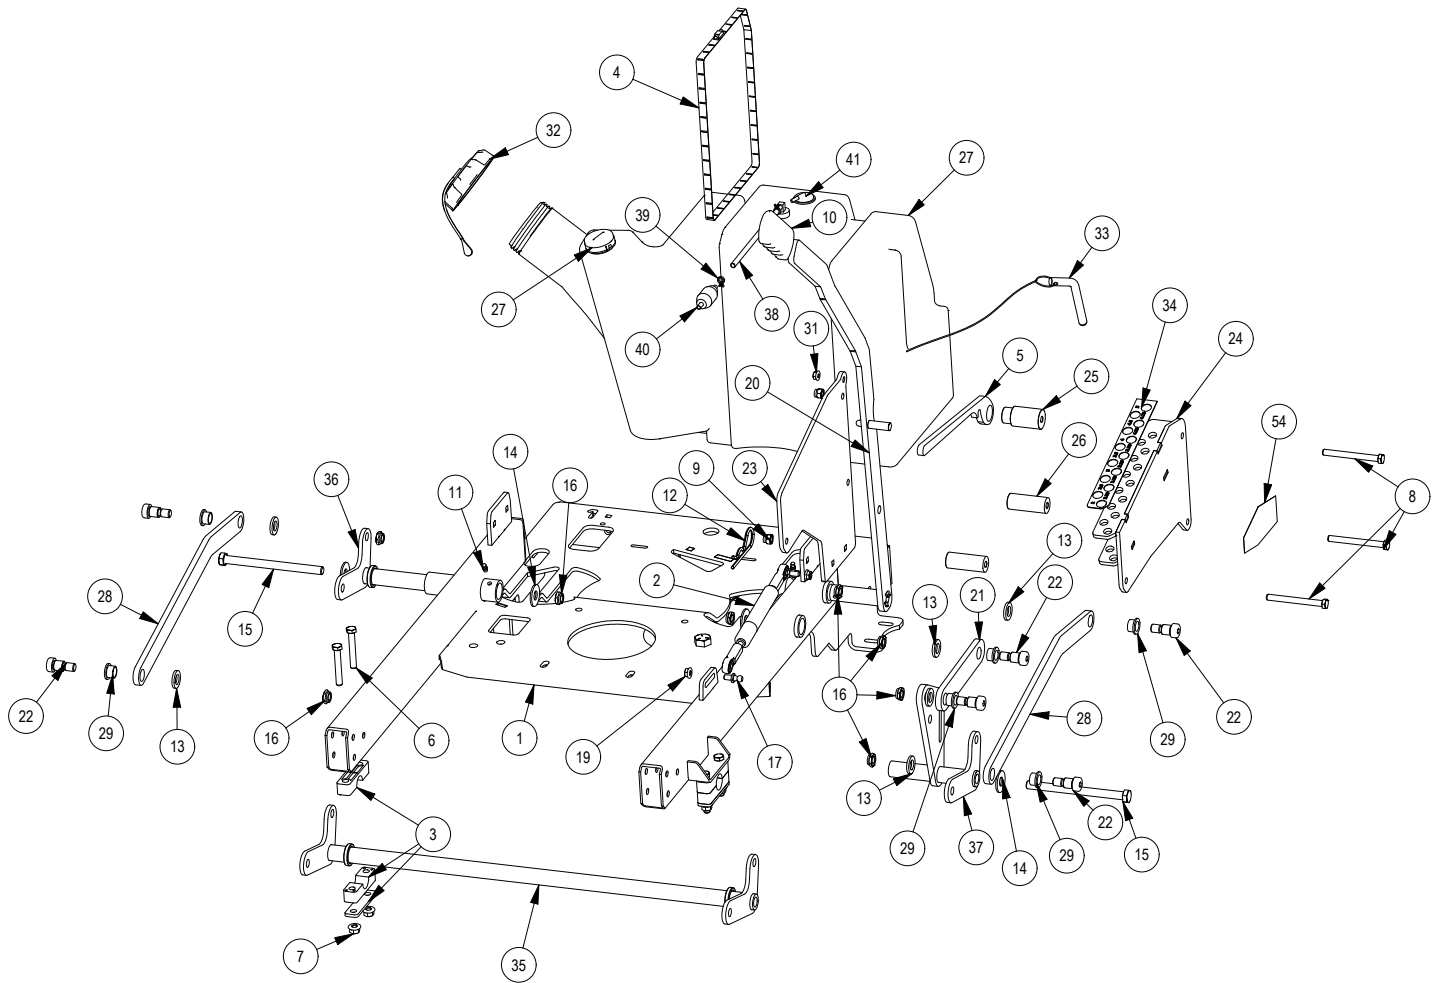

BAD BOY MOWERS

PARTS SECTION: Revolt Deck Height

PARTS SECTION: Revolt Deck Height

Parts List				Parts List			
ITEM	QTY	PART NUMBER	DESCRIPTION	ITEM	QTY	PART NUMBER	DESCRIPTION
1	1	070-5220-19	2019 Stand On Frame	22	6	018-3001-00	5/8 X 5/8 SOCKET SHOULDER BOLT ZINC YELLOW
2	1	087-5400-00	200 lb Gas Spring-54" Deck outlaw	23	1	026-0271-00	2023 Stand On Inner Adjustment Plate
3	2	017-9076-00	Pillow Block Kit	24	1	026-0256-00	2023 Stand On Outer Adjustment Plate weldment
4	2	072-0051-00	2019 Stand On Gas Tank Strap	25	1	025-0081-00	Stand On Spacer 2.5" With shoulder
5	1	031-0093-00	2019 Stand On Deck Lever Lock	26	2	025-5343-00	Stand On Spacer 2.5"
6	4	018-0028-00	3/8-16 X 2-1/2 HEX CAP SCREW (GR.5) ZINC	27	1	067-0030-23	2023 revolt_Fuel_tank
7	4	013-5202-00	3/8-16 NYLON INSERT FLANGE LOCKNUT (GR.F) ZINC	28	2	026-0300-00	2023 Stand-on Actuator Linkage
8	3	018-0084-00	3/8-16 X 3-3/4 HEX CAP SCREW (GR.5) ZINC	29	6	032-5052-00	.627 ID X .753 OD X .500 LGTH X 1.000 FLG OD X .094 FLG THICK
9	3	013-5041-00	3/8-16 NYLON INSERT LOCKNUT ZINC				FLANGED BEARING OIL-IMPREG BRNZ
10	1	069-4012-00	2019 Stand On Lift Grip	31	1	013-2050-00	1/4-20 NYL INSERT FLANGE LOCKNUT ZINC
11	3	024-3050-00	1/4 DRIVE-TYPE STRAIGHT GREASE FITTING (NO BALL) ZINC YELLOW	32	1	066-8070-00	2023 Revolt fuel cap
				33	1	040-4004-00	2023 stand on Height Adj Pin
12	1	020-1001-00	Revolt Cotter Pin for 7/8" to 1" shank	34	1	091-0025-00	2023 Revolt Deck Height decal
13	8	019-6017-00	.635 ID X 1.120 OD X .140 THICK FLAT WASHER NYLON	35	1	028-0059-00	2023 Stand On Front Actuator
14	4	019-2040-00	1/2 F/W USS (1-3/8" OD) ZINCC	36	1	028-0047-00	2023 Stand On Actuator Rear RH
15	2	018-0038-00	1/2-13 X 6 1/2 HEX CAP SCREW (GR.5) ZINC	37	1	028-0048-00	2023 Actuator rear_LH
16	9	018-4010-00	1/2-13 NYLON INSERT JAM LOCKNUT ZINC	38	1	051-8067-00	1/4" Fuel Line Hose
17	2	018-2055-00	10mm Damper Ball Stud-Steering	39	2	072-8069-00	1/4 Fuel Hose Clamp
19	2	013-9002-00	5/16-18 HEX SERRATED FLANGE NUT HARD/ZINC	40	1	015-0200-00	27HP Kohler Fuel Filter
20	1	031-7153-00	2023 Lift Lever Weldment	41	1	067-6070-00	Rollover Valve W/Grommet
21	1	028-5002-00	2023 lever secondary linkage	54	1	091-0521-00	Revolt Deck Height Decal