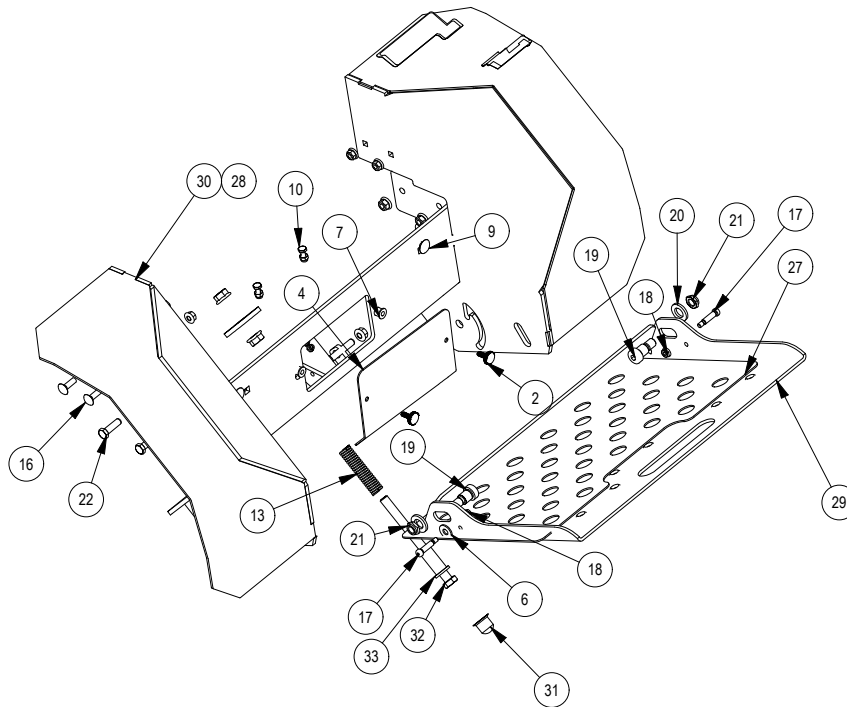

BAD BOY MOWERS

PARTS SECTION: Revolt Fender Assembly

Parts List				Parts List			
ITEM	QTY	PART NUMBER	DESCRIPTION	ITEM	QTY	PART NUMBER	DESCRIPTION
1	1	025-0025-00	MZ Deck Idler Spacer	17	2	018-0059-00	Steel Shoulder Screw 1/4"-20 x 7/8" Diameter 5/16"
2	2	030-0015-00	1/4"-20 x 3/4" Knurled Thumb Screw	18	2	013-9001-00	1/4-20 HEX SERRATED FLANGE NUT HARD/ZINC
3	1	077-0002-00	safety Switch	19	2	018-3001-00	5/8 X 5/8 SOCKET SHOULDER BOLT ZINC YELLOW
4	1	026-0063-00	2019 Stand On Access Panel Plate Black Part	20	2	019-6017-00	.635 ID X 1.120 OD X .140 THICK FLAT WASHER NYLON
5	2	013-5019-00	10-24 NYLON INSERT LOCKNUT ZINC	21	2	018-4010-00	1/2-13 NYLON INSERT JAM LOCKNUT ZINC
6	4	019-8044-00	5/16 USS FLAT WASHER (7/8 OD) ZINC	22	4	018-5040-00	3/8-16 X 1-1/4 HEX CAP SCREW (GR.5) ZINC
7	2	013-0057-00	3326 Wellnut (1/4-20 x 5/18")	23	2	018-3000-00	3/8-16 X 2 HEX CAP SCREW (GR.5) ZINC
8	10	013-5202-00	3/8-16 NYLON INSERT FLANGE LOCKNUT (GR.F) ZINC	27	1	088-0050-00	Grip Tape for 026-0062-00
9	2	018-5043-00	3/8-16 X 1-1/4 CARRIAGE BOLT ZINC	28	1	201-1124-00	2023 Platform Support 61 weldment
10	2	018-8052-00	1/4-20 X 3/4 HEX CAP SCREW (GR.5) ZINC	29	1	026-0062-23	2023 Platform_2
11	2	013-8073-00	1/4-20 NYLON INSERT LOCKNUT ZINC	30	1	201-1125-00	2023 Platform Support 54/48
12	2	018-8057-00	10-24 X 3/4 BUTTON SOCKET CAP SCREW 18-8 STAINLESS STEEL	31	1	013-0029-00	Hex Nut Cap
13	1	034-1001-00	Rider Presence Spring 9657K145	32	1	018-0062-00	1/2-13 X 6 HEX CAP SCREW (GR.5) ZINC
14	2	013-5300-00	1/2-13 HEX SERRATED FLANGE NUT HARD/ZINC	33	1	032-0006-00	.504 ID X .740 OD X 1.625 LGTH SLEEVE WASHER NYLON
15	4	013-8049-00	5/16-18 NYLON INSERT FLANGE LOCKNUT ZINC	35	2	087-0005-00	Revolt Bumper
16	4	018-8065-00	5/16-18 X 1 CARRIAGE BOLT (GR.8) ZINC	36	2	013-9002-00	5/16-18 HEX SERRATED FLANGE NUT HARD/ZINC