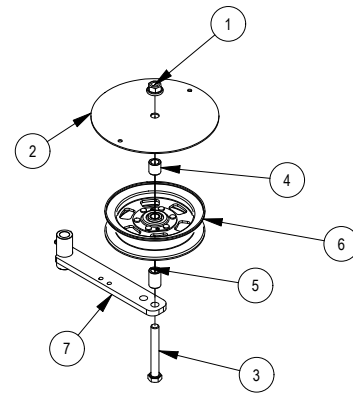

BAD BOY MOWERS

PARTS SECTION: DECK SUBASSEMBLIES

039-6945-19 Parts List				039-6945-20 Parts List			
ITEM	QTY	PART NUMBER	DESCRIPTION	ITEM	QTY	PART NUMBER	DESCRIPTION
1	1	013-8050-00	1/2-13 NYLON INSERT FLANGE LOCKNUT ZINC	1	1	013-8050-00	1/2-13 NYLON INSERT FLANGE LOCKNUT ZINC
2	1	018-7016-00	1/2-13 X 3 HEX CAP SCREW (GR.5) ZINC	2	1	014-4005-00	61" Revolt Idler Pulley Cover- Raw
3	1	025-5337-00	SPACER	3	1	018-0051-00	1/2-13 X 3-3/4 HEX CAP SCREW (GR.5) ZINC
4	1	033-8050-00	5" Idler Pulley	4	1	025-5203-00	.51 ID X .75 OD X .75 LGTH SOLID SPACER ZINC
5	1	039-6945-00	Deck Idler	5	1	025-5337-00	SPACER
037-4000-00 Parts List				6	1	033-8050-00	5" Idler Pulley
ITEM	QTY	PART NUMBER	DESCRIPTION	7	1	039-6945-00	Deck Idler
1	1	037-4000-01	4000 Series Spindle Housing				
2	1	037-4002-00	4000 Series Spindle Spacer				
3	1	037-9050-00	Locking Collar w/ 1/4"-20 Set Screw				
4	2	037-8002-00	Spindle Dust Cap				
5	1	037-6026-00	Spindle Shaft				
6	4	037-6023-00	Bearing - 6206