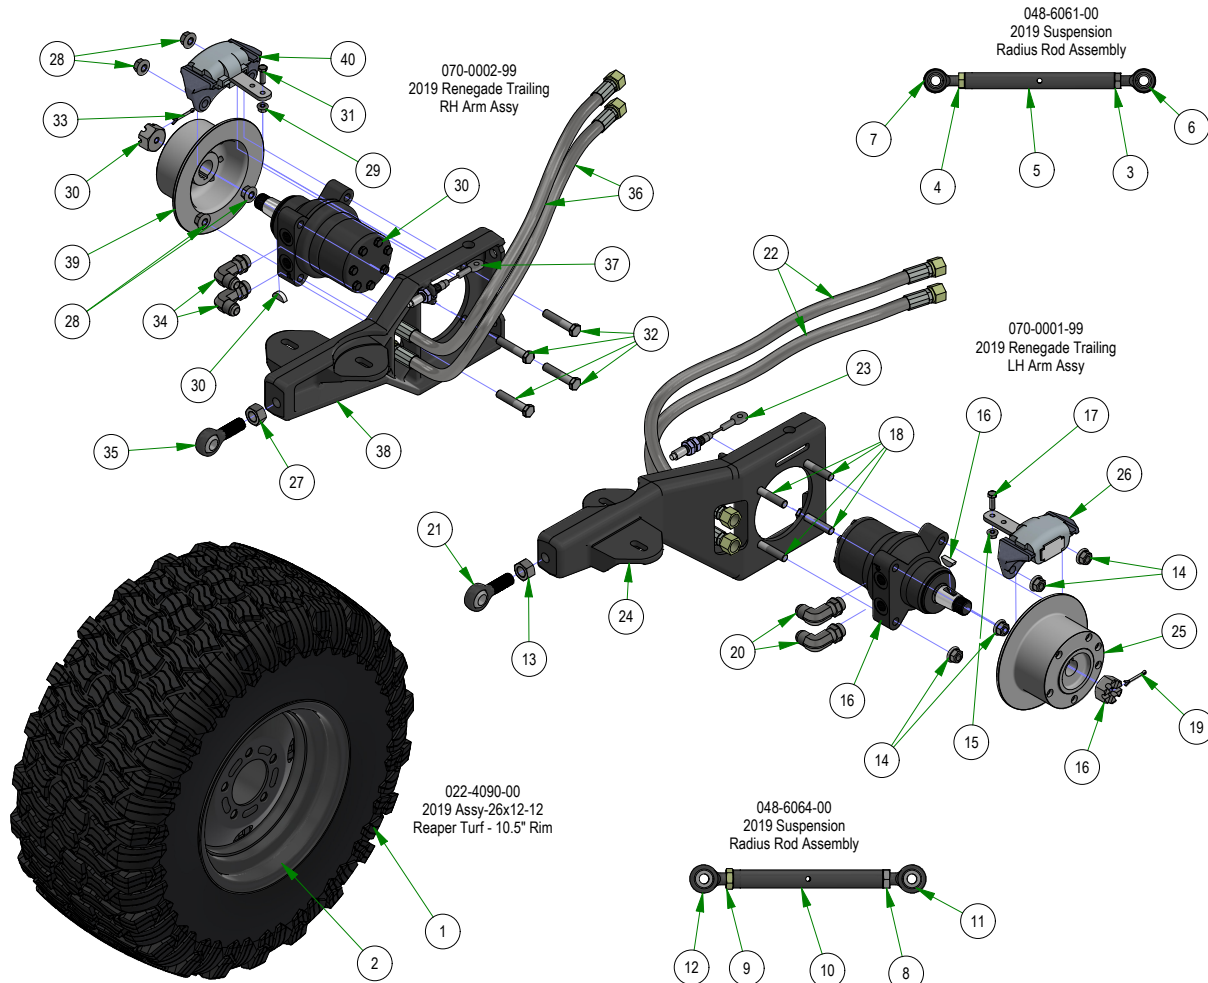

Parts List				Parts List			
ITEM	QTY	PART NUMBER	DESCRIPTION	ITEM	QTY	PART NUMBER	DESCRIPTION
1	2	022-4085-00	2019 26x12-12 Reaper Turf Tire	21	1	048-7001-00	3/4-16 RH Male Rod End
2	2	022-4086-00	2019 10.5" Wheel	22	2	051-6007-00	2019 Renegade Hydro Hose
3	2	013-0019-00	5/8-11 HEX JAM NUT ZINC	23	1	064-8054-00	2019 Short Brake Cable-Suspension Models
4	2	013-0020-00	NUT, 5/8-18LH	24	1	070-0001-00	2019 Left Trailing Arm
5	2	048-0001-00	2019 Suspension Link Body	25	1	092-5201-00	Brake Disk
6	2	048-6062-00	2019 RH 5/8" Heim	26	1	092-7001-00	XP/AOS Left Brake Caliper
7	2	048-6063-00	2019 LH 5/8" Heim	27	1	013-0022-00	3/4"-16 Fine Full Nut
8	2	013-0027-00	3/4-16 HEX JAM NUT ZINC	28	4	013-6040-00	1/2-13 Gr 8 Centerlock Flange Nut
9	2	013-0028-00	3/4-16 LH HEX JAM NUT ZINC	29	1	013-8049-00	5/16-18 NYLON INSERT FLANGE LOCKNUT ZINC
10	2	048-0002-00	Rear Radius Rod, 3/4 Body	30	1	015-4600-00	18cc Parker Wheel Motor- Right
11	2	048-6065-00	3/4-16 x 5/8 RH Heim	31	1	018-2007-00	5/16-18 X 1 HEX CAP SCREW (GR.5) ZINC
12	2	048-6066-00	3/4-16 x 5/8 LH Heim	32	4	018-6041-00	1/2-13 x 2.75 Gr. 8 Hex Head Bolt
13	1	013-0022-00	3/4"-16 Fine Full Nut	33	1	020-7022-00	1/8 X 1-1/2 COTTER PIN ZINC
14	4	013-6040-00	1/2-13 Gr 8 Centerlock Flange Nut	34	2	024-2065-00	2019 Rouge/Renegade Wheel Motor 90° Fitting #6801-10L
15	1	013-8049-00	5/16-18 NYLON INSERT FLANGE LOCKNUT ZINC	35	1	048-7001-00	3/4-16 RH Male Rod End
16	1	015-4601-00	18cc Parker Wheel Motor- Left	36	2	051-6007-00	2019 Renegade Hydro Hose
17	1	018-2007-00	5/16-18 X 1 HEX CAP SCREW (GR.5) ZINC	37	1	064-9002-00	2019 Long Brake Cable-Renegade, Rogue
18	4	018-6041-00	1/2-13 x 2.75 Gr. 8 Hex Head Bolt	38	1	070-0002-00	2019 Right Trailing Arm
19	1	020-7022-00	1/8 X 1-1/2 COTTER PIN ZINC	39	1	092-5201-00	Brake Disk
20	2	024-2065-00	2019 Rouge/Renegade Wheel Motor 90° Fitting #6801-10L	40	1	092-7000-00	XP/AOS Right Brake Caliper