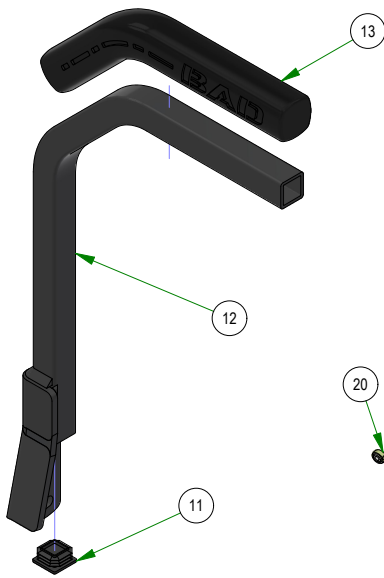

BAD BOY MOWERS

PARTS SECTION:DRIVE ARM SUB ASSEMBLIES

Parts List				Parts List			
ITEM	QTY	PART NUMBER	DESCRIPTION	ITEM	QTY	PART NUMBER	DESCRIPTION
1	1	013-0017-00	3/8-16 Half Jam Nut	12	1	031-9022-00	R Series Square Drive Arm RH Weldment
2	1	013-8050-00	1/2-13 NYLON INSERT FLANGE LOCKNUT ZINC	13	1	069-4014-00	R-Series Square Drive Grip
3	1	018-0063-00	3/8-16 X 1 SOCKET SET SCREW (CUP POINT) PLAIN	14	1	031-9021-00	R Series Square Drive Arm LH Weldment
4	1	018-7016-00	1/2-13 X 3 HEX CAP SCREW (GR.5) ZINC	15	2	013-6049-00	5/16" RH Fine Threaded Jam Nut
5	2	019-8054-00	.505 ID X 1.000 OD X .125 THICK FLAT WASHER NYLON	16	2	013-6050-00	5/16" LH Fine Threaded Jam Nut
7	1	024-6034-00	1/4" Press in Grease Fitting	17	2	013-6051-00	3/8" Fine Threaded Jam Nut
6	1	031-0030-10	2019 Drive Arm Actuator right - Weldment	18	2	035-0005-01	2019 Renegade Push Rod
8	2	031-0032-00	2019 Drive Arm Bushing	19	2	035-0006-00	2019 Renegade Push Rod Adjuster
9	1	031-0070-00	R Series Square Drive Arm Pivot	20	2	048-3002-00	Spherical Rod End - Outlaw
10	1	031-0031-10	2019 Drive Arm Actuator left - Weldment	21	2	048-3003-00	Spherical Rod End - Outlaw
11	1	014-9004-00	9565K52_Polyethylene Square Plug				

031-9070-00
RH DRIVE ARM ASSEMBLY