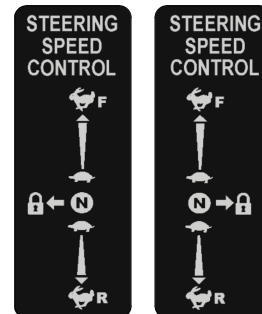

091-4032-00  
2019 Renegade Pump Belt Route Decal

091-0506-00  
61" Deck Decal

091-0507-00  
72" Deck Decal

091-4038-00  
Control Adj. Control Rod Decal

091-4039-00  
Control Adj. Control Dampener Decal

091-1114-00  
2018 LH/RH Steering Control Decal Roll