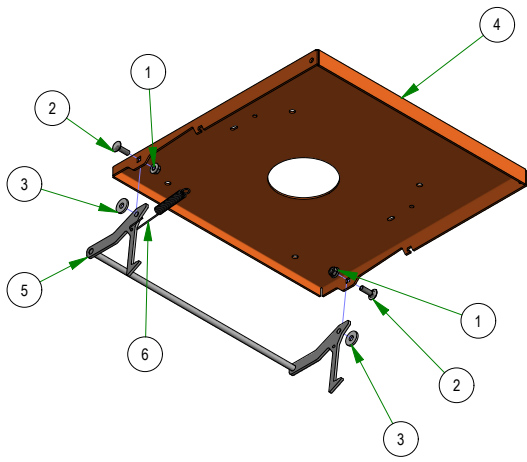

BAD BOY MOWERS

PARTS SECTION: SEAT PLATE SUBASSEMBLIES

Parts List				Parts List			
ITEM	QTY	PART NUMBER	DESCRIPTION	ITEM	QTY	PART NUMBER	DESCRIPTION
1	2	013-8049-00	5/16-18 NYLON INSERT FLANGE LOCKNUT ZINC	14	1	071-6065-11	RH Armrest-Selfskin Front Adj
2	2	018-8065-00	5/16-18 X 1 CARRIAGE BOLT (GR.8) ZINC	15	1	071-6065-03	Black Selfskin-Arm Pad Only
3	2	019-6042-00	.360 ID X .983 OD X .120 THICK FLAT WASHER NYLON	16	1	071-6065-12	LH Armrest-Selfskin Front Adj
4	1	026-2019-00	R-SERIES SEAT PLATE	17	1	071-6065-03	Black Selfskin-Arm Pad Only
5	1	028-0090-00	Seat Latch Rod Assembly	18	1	071-6065-05	Weight Adjust Indicator Knob Assy
6	1	034-1025-00	Brake Spring	19	1	071-6065-06	4" Single Locking Track Kit
7	1	051-2025-66	3/16" Vinyl Tubing, 66" Long	20	1	071-6065-07	Delta Plunger Switch - N.O.
8	3	051-8072-38	1/4" Vinyl Tubing 38" Long	21	1	071-6065-10	Recliner Adjustment Knob-New
9	1	067-0020-00	Carbon Canister	22	1	071-6065-13	Bellows w/Hardware
10	6	072-8070-00	3/16 Vinyl Clamp	23	1	071-6065-14	2" Retractable Belt Kit w/Spacers
11	2	072-8073-00	3/16" Vinyl Hose Clamp	24	1	071-6065-15	Back Cover for I3M - Recl - Logos
12	1	073-8068-00	fuel line T	25	1	071-6065-16	Cushion Cover Kit for I3M-Logo
13	1	071-6065-04	Set of Armrests-SS Front Adj				

026-2019-21
R-SERIES SEAT
PLATE ASSEMBLY