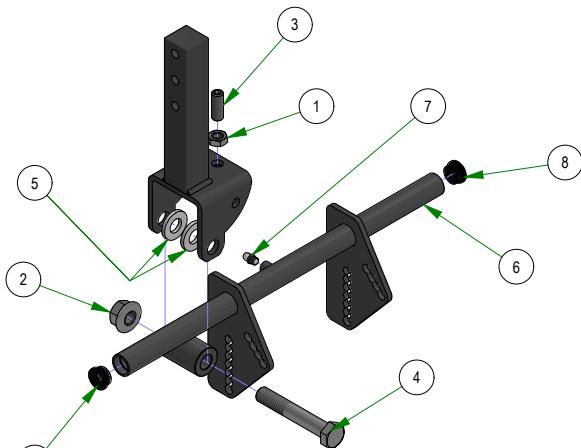

# PARTS SECTION:DRIVE ARM SUB ASSEMBLIES

Parts List				Parts List			
ITEM	QTY	PART NUMBER	DESCRIPTION	ITEM	QTY	PART NUMBER	DESCRIPTION
1	1	013-0017-00	3/8-16 Half Jam Nut	12	1	031-9022-00	R Series Square Drive Arm RH Weldment
2	1	013-8050-00	1/2-13 NYLON INSERT FLANGE LOCKNUT ZINC	13	1	069-4014-00	R-Series Square Drive Grip
3	1	018-0063-00	3/8-16 X 1 SOCKET SET SCREW (CUP POINT) PLAIN	14	1	031-9021-00	R Series Square Drive Arm LH Weldment
4	1	018-7016-00	1/2-13 X 3 HEX CAP SCREW (GR.5) ZINC	15	2	013-6049-00	5/16" RH Fine Threaded Jam Nut
5	2	019-8054-00	.505 ID X 1.000 OD X .125 THICK FLAT WASHER NYLON	16	2	013-6050-00	5/16" LH Fine Threaded Jam Nut
7	1	024-6034-00	1/4" Press in Grease Fitting	17	2	013-6051-00	3/8" Fine Threaded Jam Nut
6	1	031-0030-10	2019 Drive Arm Actuator right - Weldment	18	2	035-0005-01	2019 Renegade Push Rod
8	2	031-0032-00	2019 Drive Arm Bushing	19	2	035-0006-00	2019 Renegade Push Rod Adjuster
9	1	031-0070-00	R Series Square Drive Arm Pivot	20	2	048-3002-00	Spherical Rod End - Outlaw
10	1	031-0031-10	2019 Drive Arm Actuator left - Weldment	21	2	048-3003-00	Spherical Rod End - Outlaw
11	1	014-9004-00	9565K52_Polyethylene Square Plug				

031-9070-00  
RH DRIVE ARM ASSEMBLY

031-9070-00  
LH DRIVE ARM ASSEMBLY

035-0005-00  
PUSH ROD ASSEMBLY

031-0030-24  
RH DRIVE ACTUATOR ASSEMBLY

031-0031-24  
LH DRIVE ACTUATOR ASSEMBLY