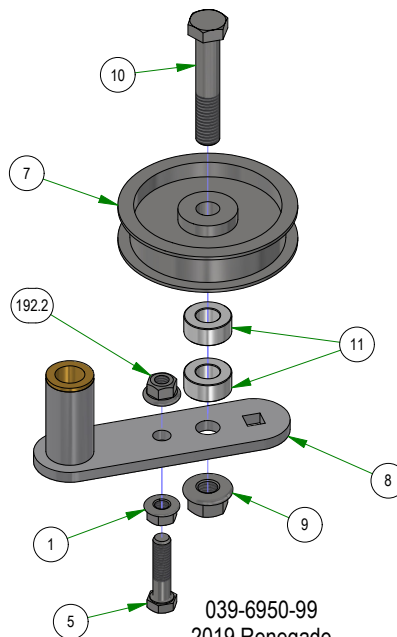

039-6950-99
2019 Renegade
Belt Tensioner RH