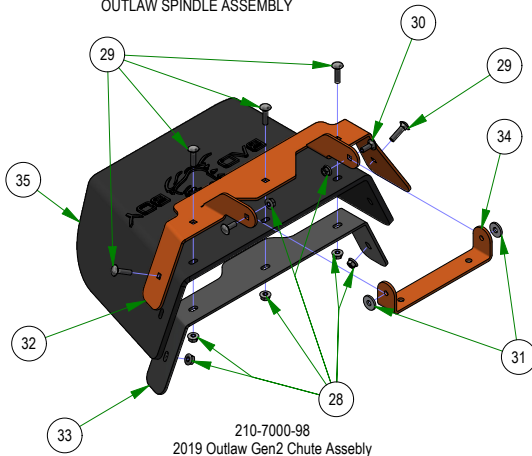

037-4000-00
OUTLAW SPINDLE ASSEMBLY

210-7000-98
2019 Outlaw Gen2 Chute Assembly