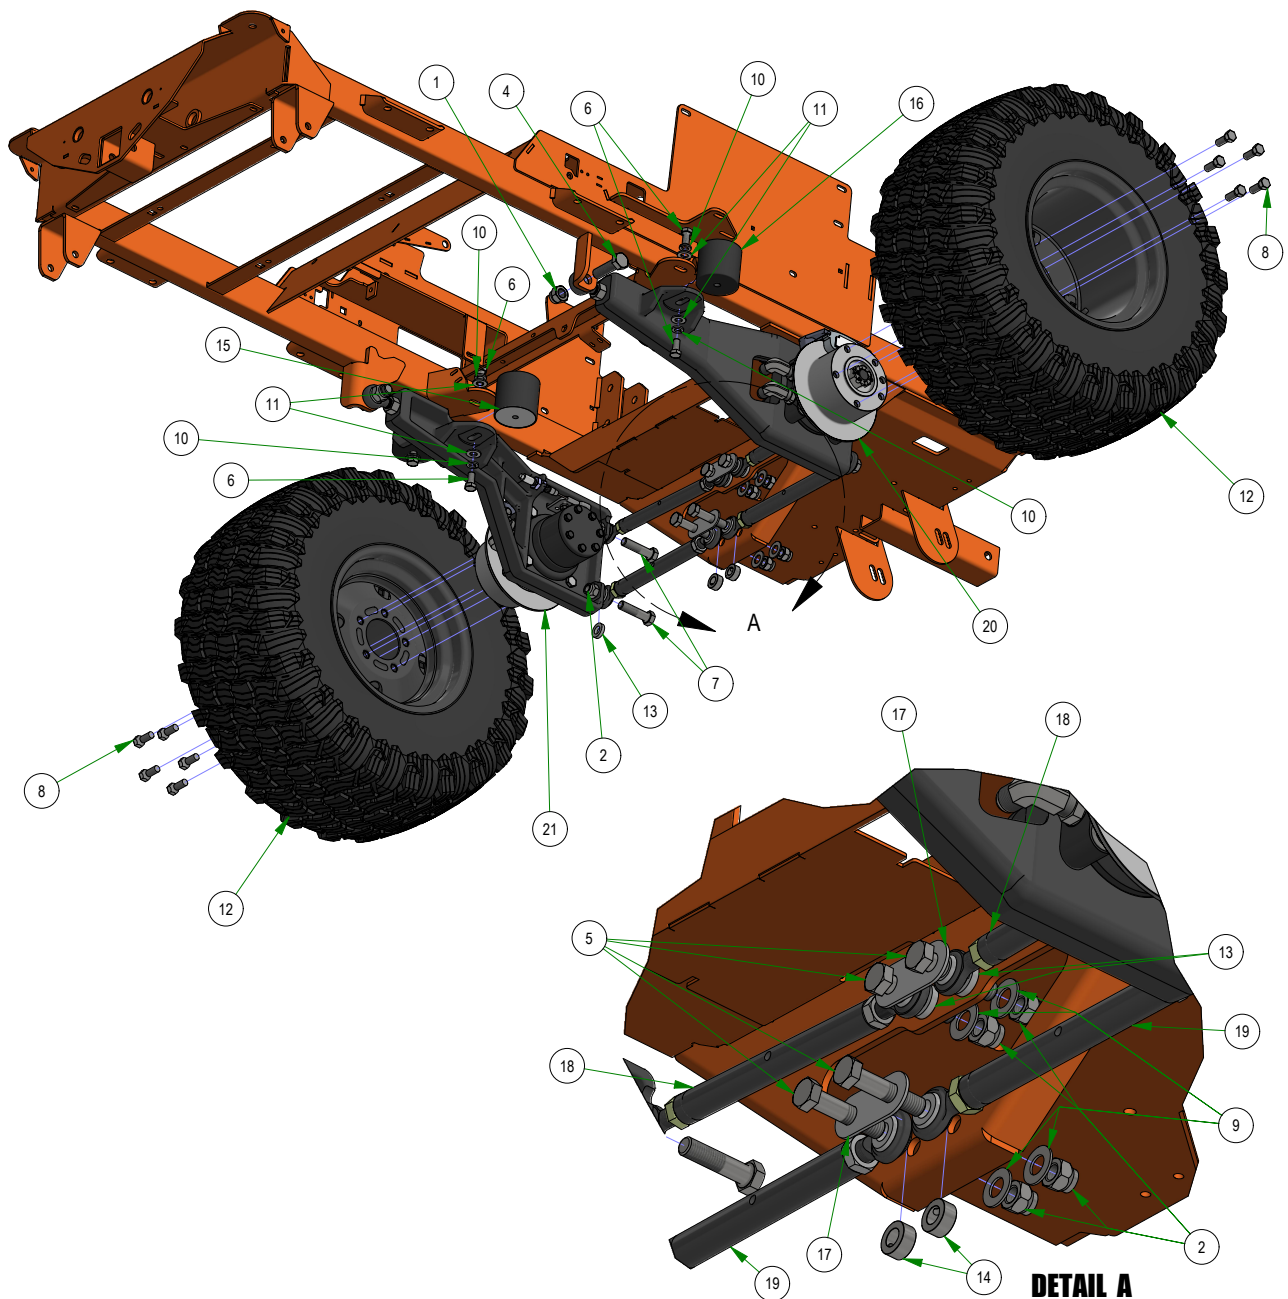

039-6950-98
2019 Renegade
Belt Tensioner LH

050-3001-00 & 050-3003-00
PUMP ASSEMBLIES

BAD BOY MOWERS

PARTS SECTION: REAR SUSPENSION

Parts List				Parts List			
ITEM	QTY	PART NUMBER	DESCRIPTION	ITEM	QTY	PART NUMBER	DESCRIPTION
1	2	013-0023-00	3/4-10 NYLON INSERT LOCKNUT ZINC	12	2	022-4090-00	2019 Assy-26x12-12 Reaper Turf -10.5" Rim
2	8	013-7021-00	5/8-11 NYLON INSERT LOCKNUT ZINC	13	4	025-0071-00	Spacer 1.125OD x .625 ID x .250 Length
3	2	014-2052-00	2019 2" x .25 Rubber Grommet	14	2	025-7020-00	5/8 SOLID SHAFT COLLAR (W/1 SET SCREW) ZINC
4	2	018-0045-00	3/4-10 X 2-1/2 HEX CAP SCREW (GR.5) ZINC	15	2	032-8999-00	Vibration Mount-Blue Dot
5	4	018-0049-00	5/8-11 X 2-3/4 HEX CAP SCREW (GR.5) ZINC	16	2	032-9000-00	Vibration Mount-Green Dot
6	8	018-2030-00	1/2-13 X 1 HEX CAP SCREW (GR.5) ZINC	17	2	039-2145-00	2019 Suspension Gusset Outlaw
7	4	018-6059-00	5/8-11 X 2-1/2 HEX CAP SCREW (GR.5) ZINC	18	2	048-6061-00	2019 Suspension Radius Rod Assembly
8	10	018-7033-00	1/2-20 x 60° Lug Bolts Zinc Grade 8	19	2	048-6064-00	2019 Suspension Radius Rod Assembly
9	4	019-0009-00	5/8" Flat Washer SAE Spec Grade 8	20	1	070-0001-99	2019 Renegade Trailing LH Arm Assy
10	8	019-5007-00	1/2 SPLIT LOCKWASHER (GR.8) ZINC/YELLOW	21	1	070-0002-99	2019 Renegade Trailing RH Arm Assy
11	8	019-5702-00	1/2 SAE FLAT WASHER (1-1/16" OD) GR.8 ZINC YELLOW	22	1	070-5373-19	2019 Renegade Gas Frame - Powdercoated