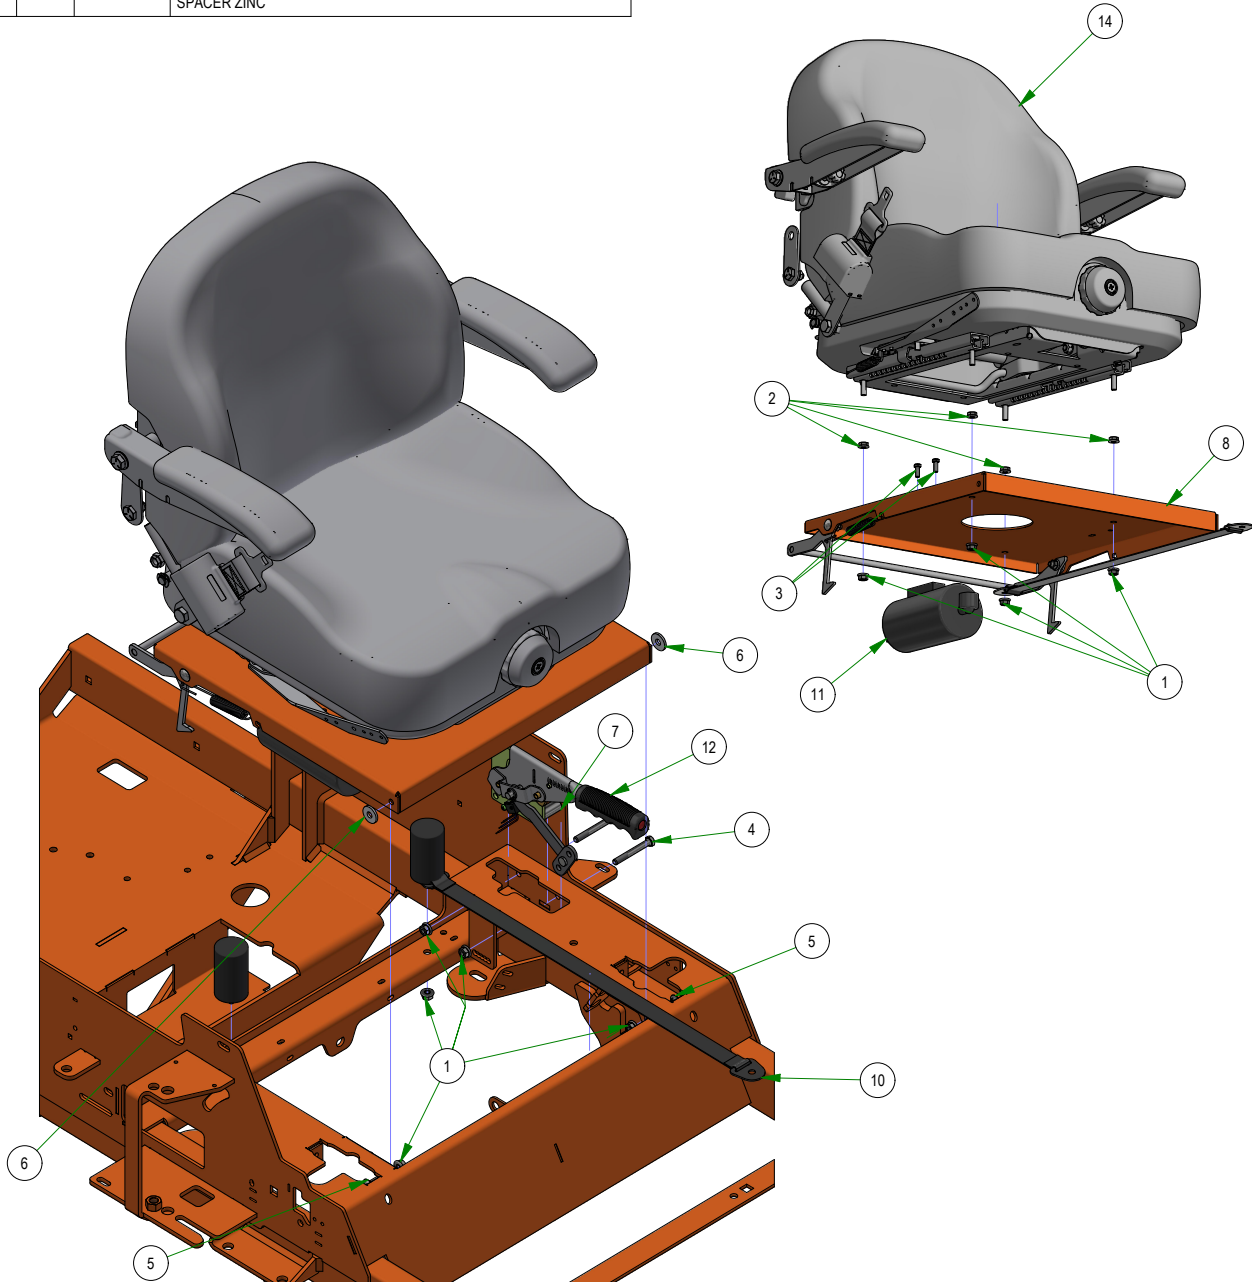

# PARTS SECTION: SEAT & BRAKE

Parts List				Parts List			
ITEM	QTY	PART NUMBER	DESCRIPTION	ITEM	QTY	PART NUMBER	DESCRIPTION
1	10	013-8049-00	5/16-18 NYLON INSERT FLANGE LOCKNUT ZINC	8	1	026-2019-21	R-SERIES SEAT PLATE ASSEMBLY
2	4	013-9002-00	5/16-18 HEX SERRATED FLANGE NUT HARD/ZINC	9	2	032-0001-00	2019 Bad Boy X Cylindrical Seat Mount
3	2	018-0024-00	M6-1.0 X 16MM DIN 933 HEX TAP BOLT (CL 8.8) ZINC	10	1	064-8083-00	Seat Strap with Buckles
4	2	018-5344-00	5/16-18 X 2-1/2 HEX CAP SCREW (GR.5) ZINC	11	1	067-0020-19	2019 Outlaw EPA Cannister Assembly
5	2	018-8065-00	5/16-18 X 1 CARRIAGE BOLT (GR.8) ZINC	12	1	069-0001-00	2019 Brake Handle Assembly
6	2	019-6042-00	.360 ID X .983 OD X .120 THICK FLAT WASHER NYLON	13	1	070-5373-19	2019 Renegade Gas Frame - Powdercoated
7	2	025-0027-00	.380 ID X .625 OD X 1.500 LGTH 2019 OUTLAW BRAKE HANDLE SPACER ZINC	14	1	071-6065-22	2022 Suspension Seat w/Seatbelt