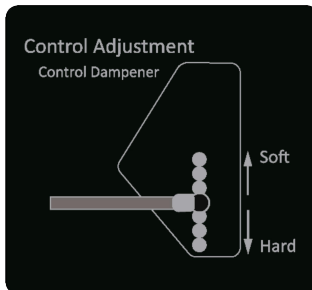

091-4032-00  
2019 Renegade Pump Belt Route Decal

091-0506-00  
61" Deck Decal

091-0507-00  
72" Deck Decal

091-4038-00  
Control Adj. Control Rod Decal

091-4039-00  
Control Adj. Control Dampener Decal

091-1114-00  
2018 LH/RH Steering Control Decal Roll