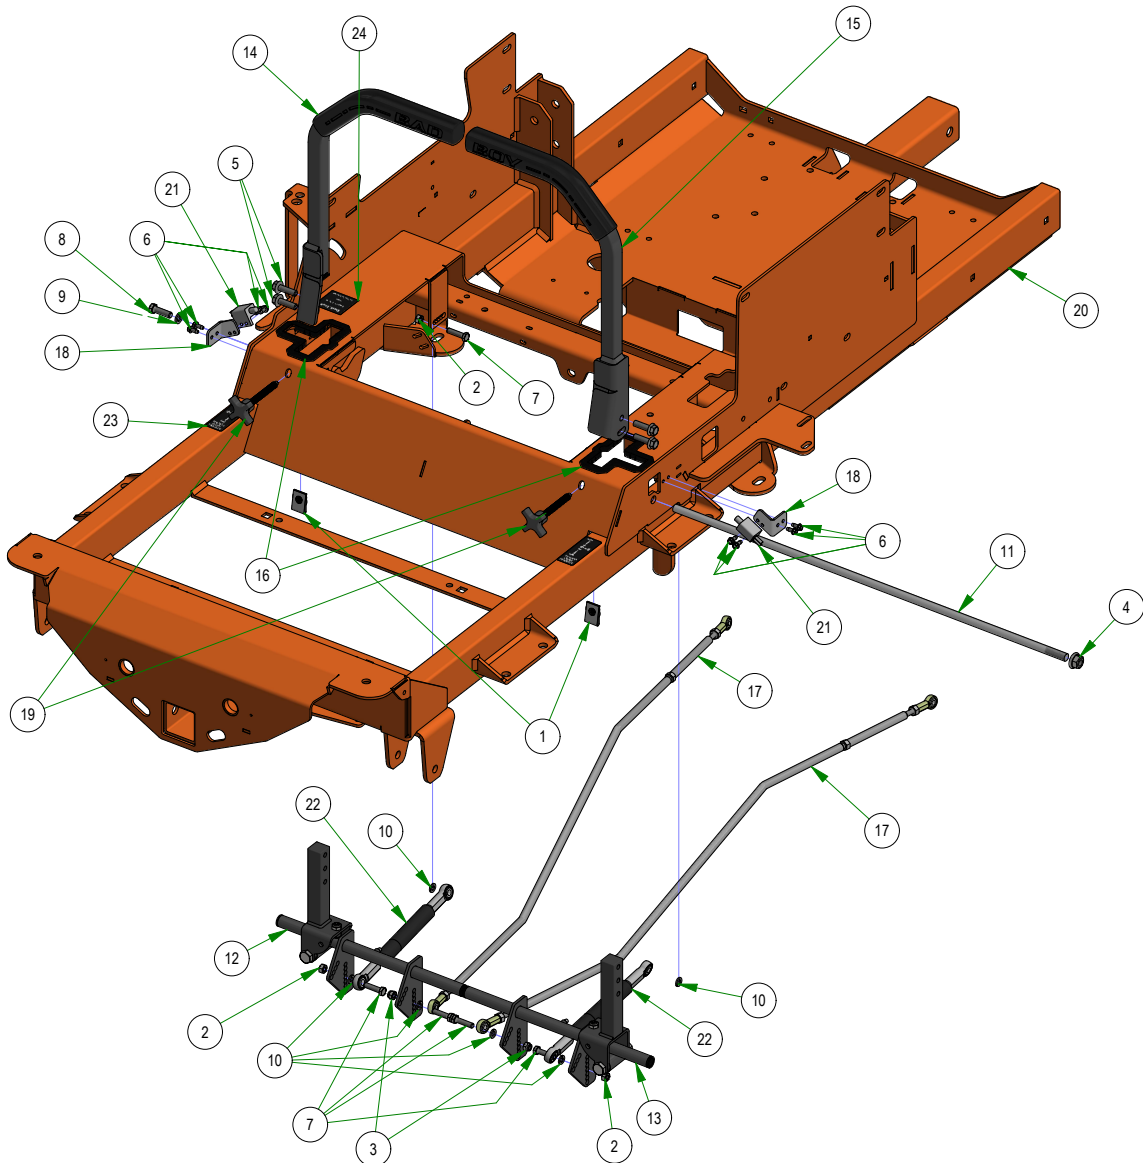

# PARTS SECTION: STEERING

Parts List				Parts List			
ITEM	QTY	PART NUMBER	DESCRIPTION	ITEM	QTY	PART NUMBER	DESCRIPTION
1	2	013-0021-00	Extruded Nut 3/8"-16 3/4" Hole Center With Patch	13	1	031-0031-24	R Series Square Drive Arm Actuator LH Assembly
2	4	013-8043-00	5/16-18 HEX NUT ZINC	14	1	031-9070-00	R Series Square Drive Arm RH Assembly
3	2	013-8047-00	5/16-18 NYL INS L/N ZC	15	1	031-9071-00	R Series Square Drive Arm LH Assembly
4	1	013-8050-00	1/2-13 NYLON INSERT FLANGE LOCKNUT ZINC	16	2	032-0002-00	Snap-in Drive Arm Bushing
5	4	018-0078-00	3/8-16 X 1 1/4 HEX WASHER UNSLOT MACHINE SCREW ZINC GR5	17	2	035-0005-00	2019 Renegade Push Rod Assembly
6	8	018-1080-00	12-24 X 1/2 HEX WASHER UNLSOT F TCS ZINC	18	2	039-2160-00	2019 Arm Switch Bracket
7	6	018-2006-00	5/16-18 X 1-1/4 HEX C/S (GR.5) ZC	19	2	057-5800-00	Speed Limiting Knob 3/8-16X 3"
8	1	018-5040-00	3/8-16 X 1-1/4 HEX CAP SCREW (GR.5) ZINC	20	1	070-5373-19	2019 Renegade Gas Frame - Powdercoated
9	1	019-5037-00	3/8 SPLIT LOCKWASHER ZINC	21	2	077-8073-00	Safety Switch
10	6	019-8051-00	5/16 SPLIT LOCKWASHER ZINC	22	2	087-0002-00	2019 SROID Damper With Spherical Rod Ends
11	1	028-0051-00	2019 Steering Actuator Rod	23	1	091-1114-00	2018 LH/RH Steering Control Decal Roll
12	1	031-0030-24	R Series Square Drive Arm Actuator RH Assembly	24	1	091-4037-00	2019 Deck Release Decal