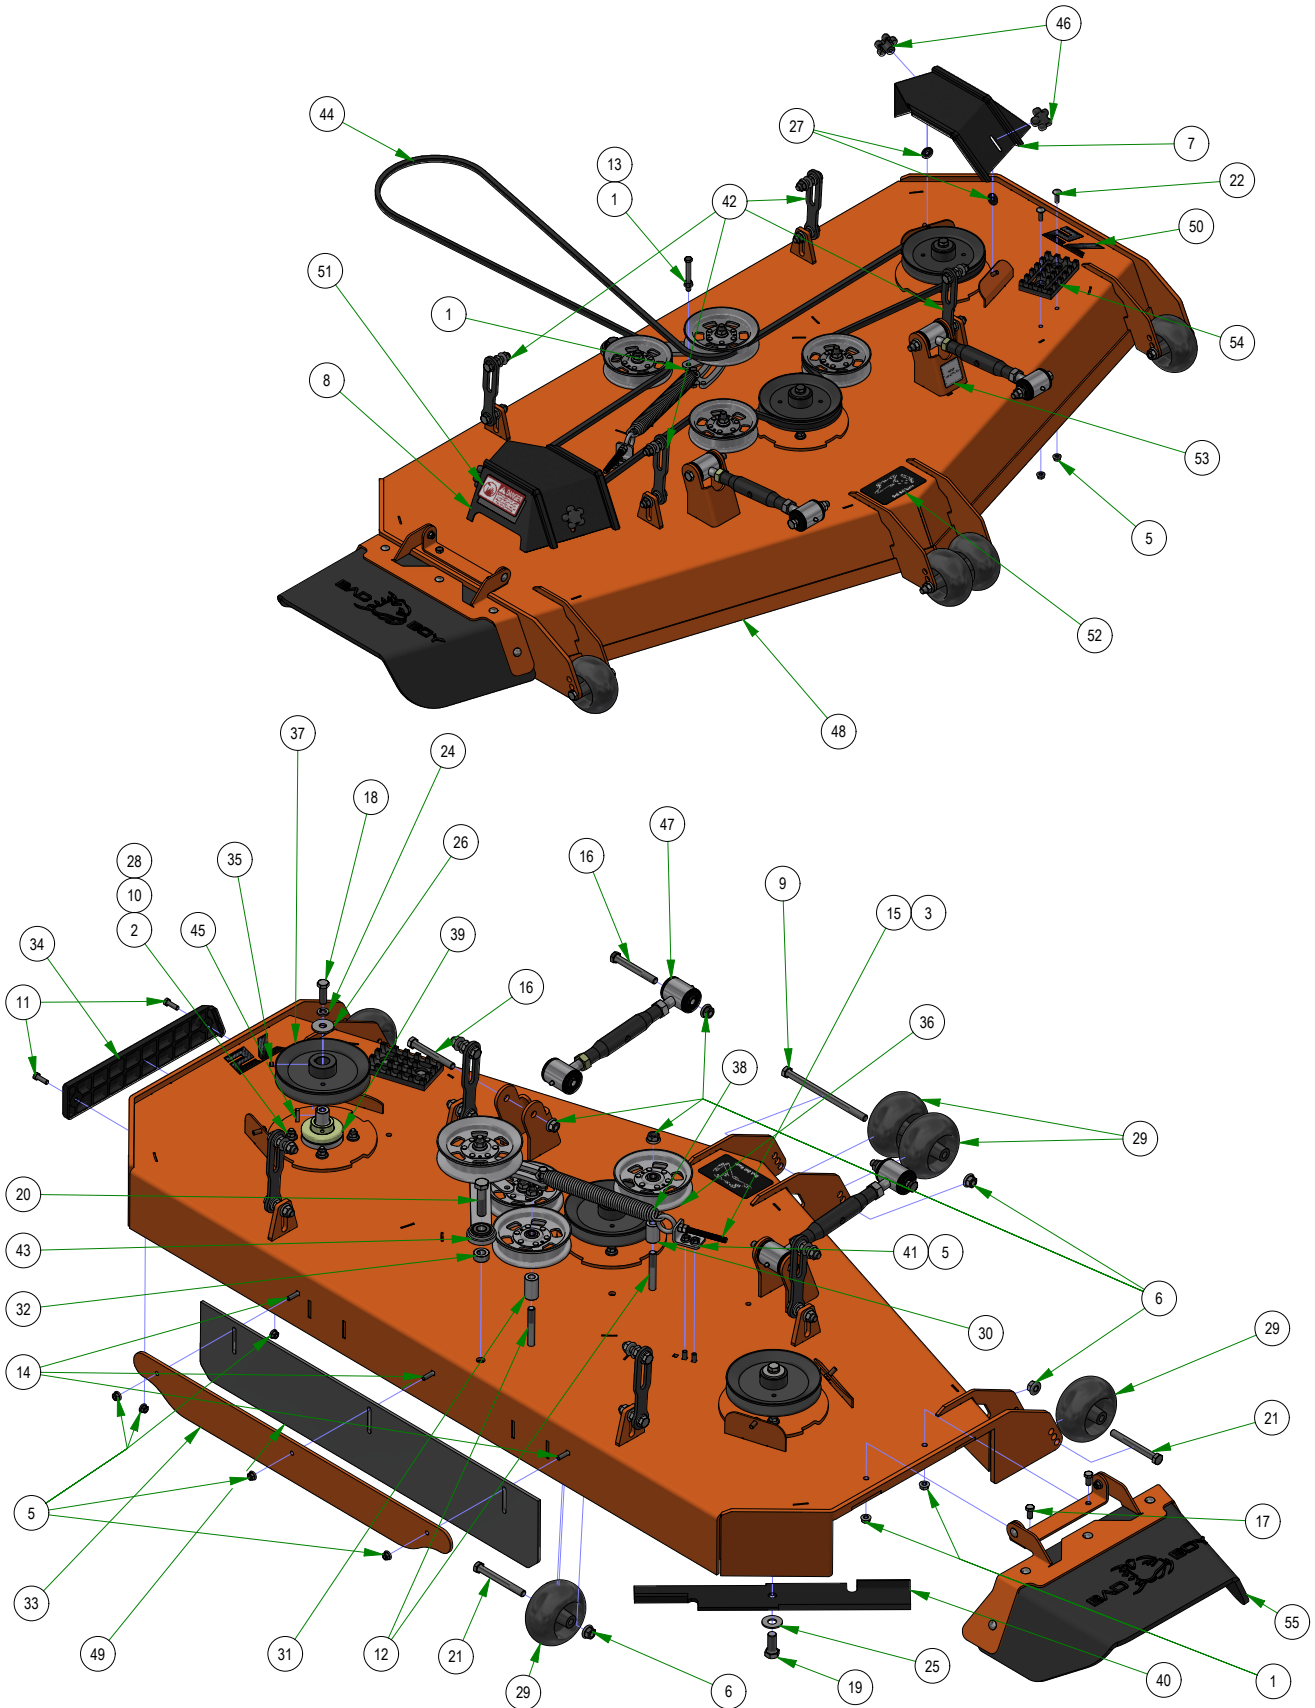

BAD BOY MOWERS

PARTS SECTION:72" DECK

Parts List				Parts List			
ITEM	QTY	PART NUMBER	DESCRIPTION	ITEM	QTY	PART NUMBER	DESCRIPTION
1	4	013-5201-00	3/8-16 HEX SERRATED FLANGE NUT HARD/ZINC	29	6	022-1001-00	2019 Deck Wheel
2	12	013-5202-00	3/8-16 NYLON INSERT FLANGE LOCKNUT (GR.F) ZINC	30	2	025-5338-00	.502 ID X .750 OD X 1.500 Long Spacer
3	2	013-6014-00	3/8-16 HEX NUT ZINC	31	1	025-5339-00	1 3/4" Pulley Spacer
4	1	013-7021-00	5/8-11 NYLON INSERT LOCKNUT ZINC	32	1	025-7020-00	5/8 SOLID SHAFT COLLAR (W/1 SET SCREW) ZINC
5	9	013-8049-00	5/16-18 NYLON INSERT FLANGE LOCKNUT ZINC	33	1	026-0234-00	61 Bolt in Baffle Deck v2 Stripping Plate
6	12	013-8050-00	1/2-13 NYLON INSERT FLANGE LOCKNUT ZINC	34	1	029-7036-00	REVISED TRIM BUMPER_20180226
7	1	014-5054-00	2019 72" Left Outlaw Gen2 Pulley Cover	35	3	030-0050-00	5/16-24 X 1/4 SOCKET SET SCREW (CUP PT) PLAIN
8	1	014-5055-00	2019 72" Right Outlaw Gen2 Pulley Cover	36	3	033-7201-25	5-3/4 Idler Pulley
9	1	018-0046-00	1/2-13 X 8 HEX CAP SCREW GR 5 ZINC	37	3	033-7203-00	7" Deck Pulley
10	12	018-0075-00	3/8-16 X 1-3/4 HEX C/S (GR.5) ZC	38	1	034-2030-00	2019 Outlaw Gen2 Deck Spring
11	2	018-2007-00	5/16-18 X 1 HEX CAP SCREW (GR.5) ZINC	39	3	037-4000-00	OUTLAW SPINDLE ASSEMBLY
12	3	018-2018-00	1/2-13 X 3-1/2 HEX FLANGE BOLT (GR.8) ZINC	40	3	038-7230-00	72" High Lift Fusion Blade
13	1	018-4700-00	3/8-16 X 3 HEX CAP SCREW (GR.5) ZINC	41	1	039-0144-00	2019 Deck Eye Bolt Tab
14	3	018-4703-00	5/16-18 X 1-1/4 CARRIAGE BOLT ZINC	42	4	039-2125-17	Deck Hanger Assembly
15	1	018-4707-00	4" 3/8-16 Eye Bolt	43	1	039-6946-17	2019 Renegade Deck Idler
16	4	018-5019-00	1/2-13 X 4 HEX CAP SCREW (GR.8) ZINC YELLOW	44	1	041-2375-00	Belt for 72" Renegade
17	2	018-5250-00	3/8-16 X 3/4 HEX CAP SCREW (GR.5) ZINC	45	3	042-6030-00	1/4 X 1 SQ MACHINERY KEY 1018 STL PLN
18	3	018-6019-00	1/2-20 X 1-1/2 HEX CAP SCREW (GR.5) ZINC	46	4	045-6043-00	5/16" Knob
19	3	018-6020-00	5/8-18 X 1-1/2 HEX CAP SCREW (GR.8) ZINC YELLOW	47	2	048-8000-00	Turnbuckle Assembly (M20-2.5)
20	1	018-6059-00	5/8-11 X 2-1/2 HEX CAP SCREW (GR.5) ZINC	48	1	060-7251-19	2019 Sloped 72" Deck
21	4	018-7050-00	1/2-13 X 4-1/2 HEX CAP SCREW (GR.5) ZINC	49	1	084-5004-00	R Series Rubber For Deck
22	2	018-8065-00	5/16-18 X 1 CARRIAGE BOLT (GR.8) ZINC	50	1	091-0507-00	72" Deck Decal
23	2	018-8066-00	5/16-18 X 7/8 CARRIAGE BOLT ZINC	51	2	091-3012-00	Danger Decal-Spindle/Discharge
24	3	019-5007-00	1/2 SPLIT LOCKWASHER (GR.8) ZINC/YELLOW	52	1	091-4033-00	2019 Renegade Deck Belt Route Decal
25	3	019-5038-00	5/8 USS FLAT WASHER (1-3/4" OD) GR.8 ZINC YELLOW	53	1	091-8001-00	Deck Impact Patent Decal 9591803
26	3	019-6020-00	1/2 BELLEVILLE WASHER (1-5/8 OD X .140 THK) ZINC	54	1	099-7000-00	Deck Step Assembly
27	4	019-6050-00	.360 ID X .983 OD X .120 THICK FLAT WASHER NYLON BLACK	55	1	210-7000-98	2019 Outlaw Gen2 Chute Assembly
28	12	019-8044-00	5/16 USS FLAT WASHER (7/8 OD) ZINC				

PARTS SECTION: 72" DECK