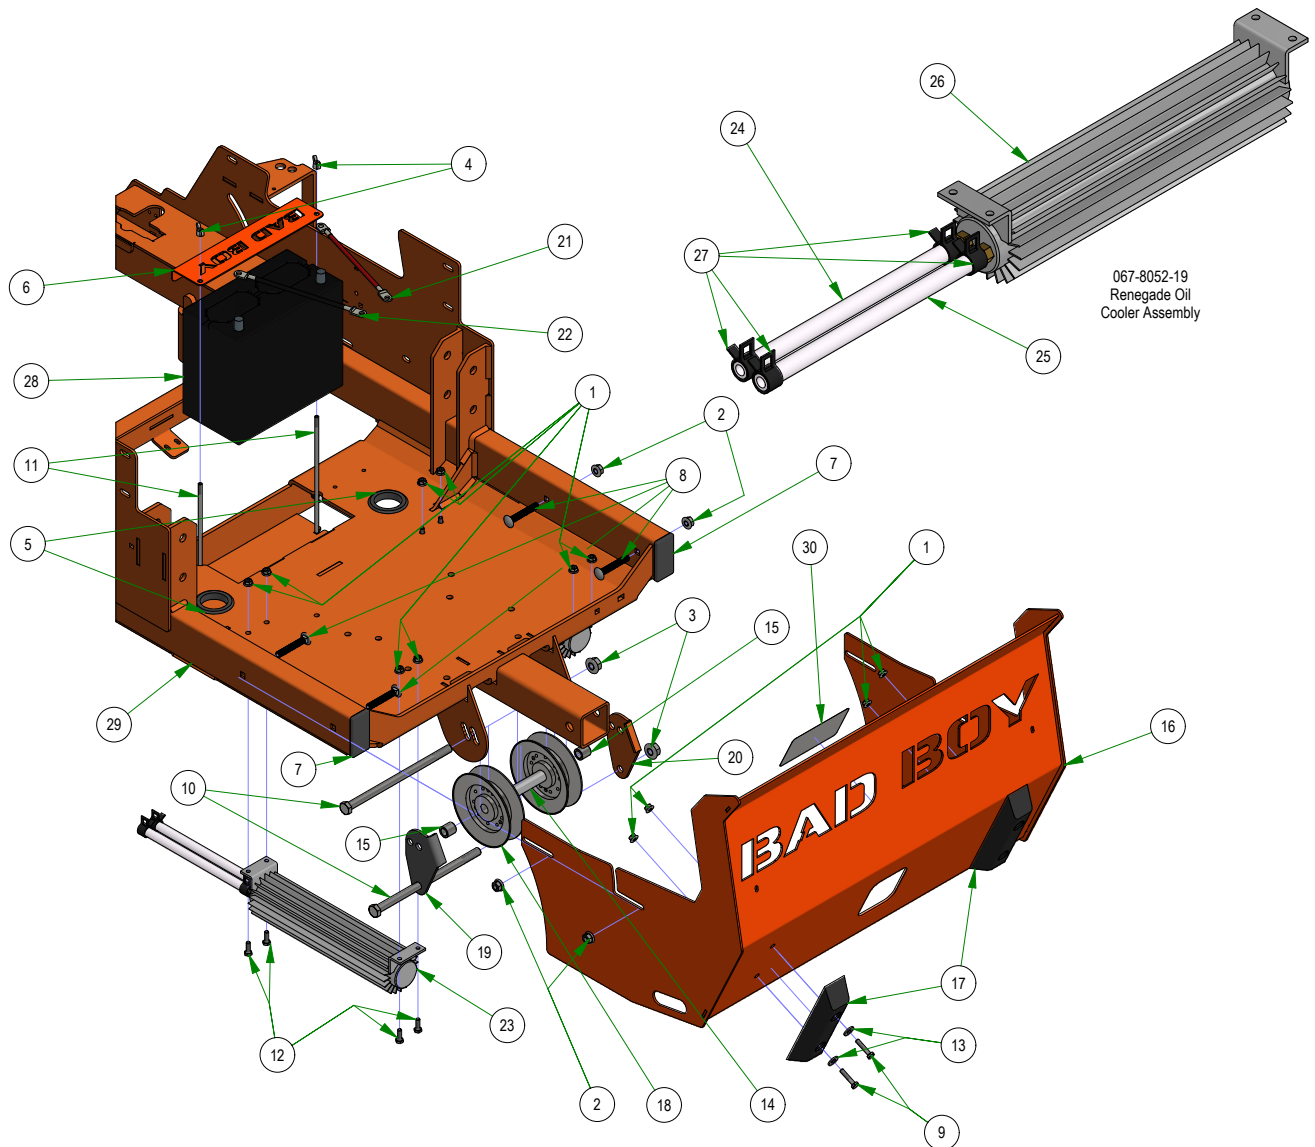

Parts List				Parts List			
ITEM	QTY	PART NUMBER	DESCRIPTION	ITEM	QTY	PART NUMBER	DESCRIPTION
1	12	013-2050-00	1/4-20 NYL INSERT FLANGE LOCKNUT ZINC	16	1	026-2224-00	2019 Horizontal Suspension Rear Cover
2	4	013-5202-00	3/8-16 NYLON INSERT FLANGE LOCKNUT (GR.F) ZINC	17	2	029-7038-00	8" Rubber Bumper
3	2	013-8050-00	1/2-13 NYLON INSERT FLANGE LOCKNUT ZINC	18	2	033-7027-00	2019 Outlaw Horizontal Rear V Pulley
4	2	013-8051-00	1/4-20 WING NUT FORGED (TYPE A) LIGHT SERIES ZINC	19	1	039-0196-00	Renegade Deck Belt Rear Keeper - Left
5	2	014-2052-00	2019 2" x .25 Rubber Grommet	20	1	039-0197-00	Renegade Deck Belt Rear Keeper-Right
6	1	014-5063-00	2019 Horizontal Battery Hold Down Cover	21	1	064-4000-00	Red Battery Cable - Diesel
7	2	014-9003-00	1 1/2 x 3 Frame Plug	22	1	064-4001-00	Black Battery Cable - Diesel
8	4	018-0044-00	3/8" x 2 1/2" Carriage Bolt	23	2	067-8052-19	Renegade Oil Cooler Assembly
9	4	018-4702-00	1/4-20 X 1-1/4 HEX CAP SCREW (GR.5) ZINC	24	1	051-8063-14	3/8" Clear Hose - 14"
10	2	018-7010-00	1/2-13 X 9 HEX CAP SCREW (GR.5) ZINC	25	1	051-8063-24	3/8" Clear Hose - 24"
11	2	018-8051-00	1/4-20 X 9 CARRIAGE BOLT ZINC	26	1	067-8052-00	2019 12" Oil Cooler With Fittings
12	8	018-8052-00	1/4-20 X 3/4 HEX CAP SCREW (GR.5) ZINC	27	4	072-8065-00	3/8" Hose Clamp
13	4	019-7040-00	1/4 USS FLAT WASHER (3/4 OD) ZINC	28	1	068-8050-00	Battery - Diesel/Renegade Models PF-516
14	1	025-0028-00	2019 Pulley Spacer .75 x .5 x 4.375	29	1	070-5373-19	2019 Renegade Gas Frame - Powdercoated
15	2	025-5203-00	.51 ID X .75 OD X .75 LGTH SOLID SPACER ZINC	30	1	091-4032-00	2019 Renegade Pump Belt Route Decal