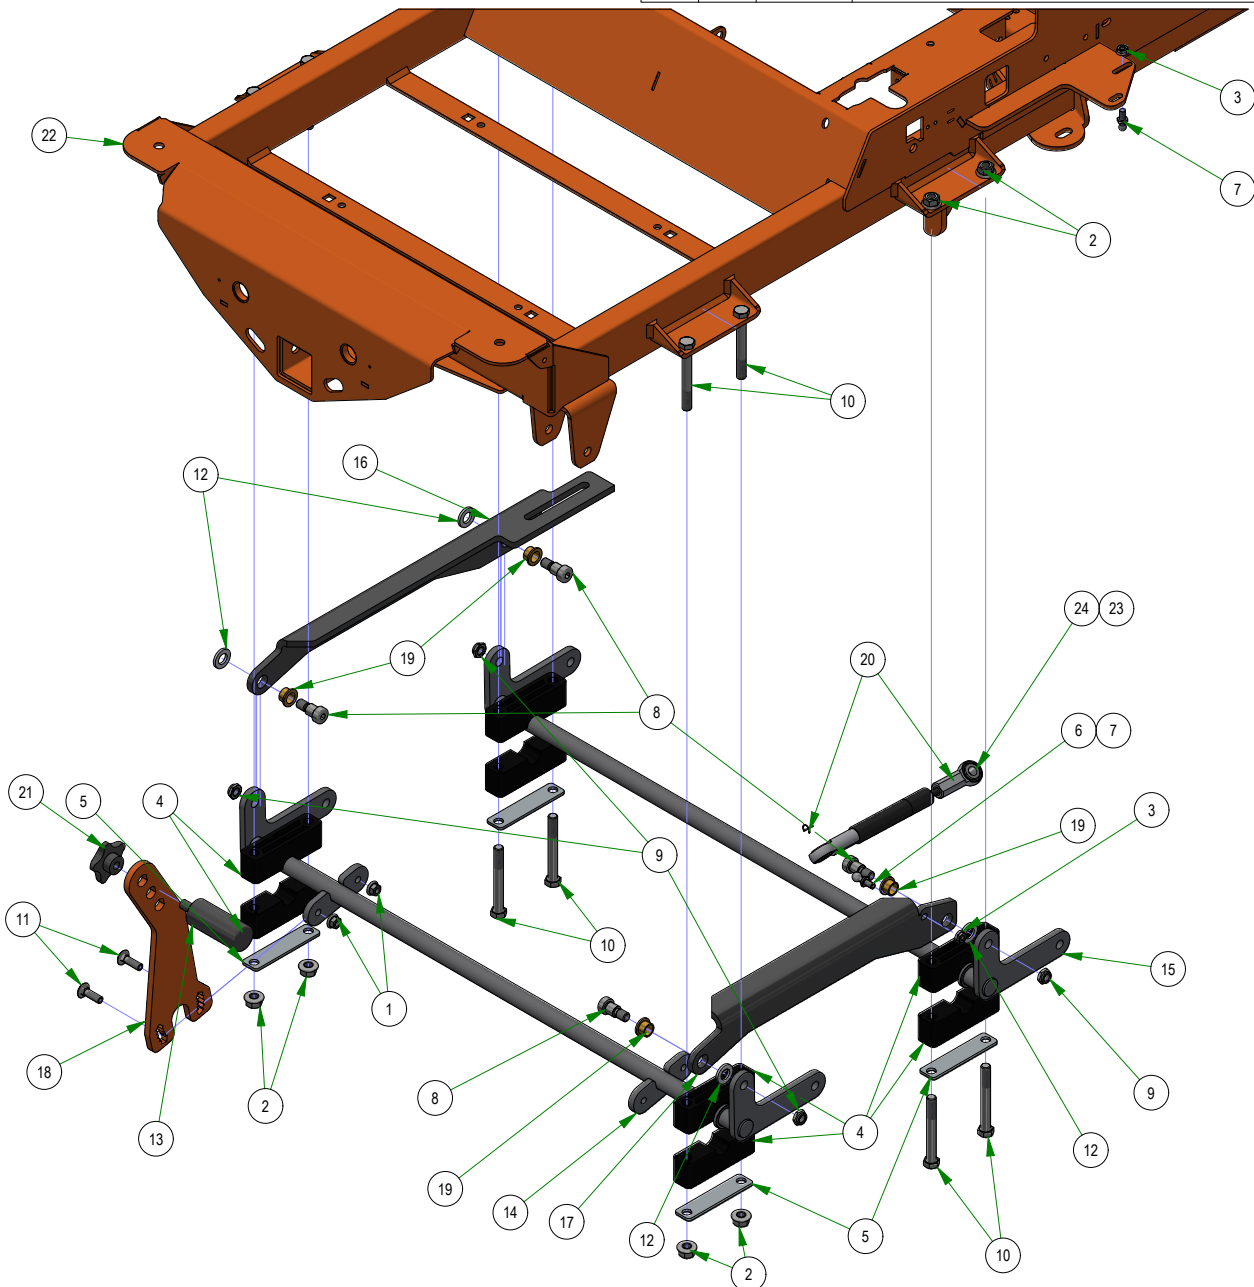

BAD BOY MOWERS

PARTS SECTION:ACTUATOR BARS

Parts List				Parts List			
ITEM	QTY	PART NUMBER	DESCRIPTION	ITEM	QTY	PART NUMBER	DESCRIPTION
1	2	013-5202-00	3/8-16 NYLON INSERT FLANGE LOCKNUT (GR.F) ZINC	13	1	026-0026-00	Knurled Pedal
2	9	013-8050-00	1/2-13 NYLON INSERT FLANGE LOCKNUT ZINC	14	1	028-0026-00	2019 Outlaw Actuator - Front
3	2	013-9002-00	5/16-18 HEX SERRATED FLANGE NUT HARD/ZINC	15	1	028-0027-00	2019 Outlaw Actuator - Rear
4	2	017-9000-00	Two Piece Pillow Block	16	1	028-6075-22	2019 Actuator Linkage - Right - Black
5	1	017-9025-00	Two Piece Pillow Block Strap	17	1	028-6076-22	2019 Actuator Linkage - Left - Black
6	2	018-2049-00	13mm Damper Ball Stud-Steering	18	1	031-0003-00	Foot Lift Upright Lever
7	2	018-2055-00	10mm Damper Ball Stud-XP Linkage	19	4	032-5052-00	.627 ID X .753 OD X .500 LGTH X 1.000 FLG OD X .094 FLG THICK FLANGED BEARING OIL-IMPREG BRNZ
8	4	018-3001-00	5/8 X 5/8 SOCKET SHOULDER BOLT ZINC YELLOW	20	2	044-6050-00	Security Ring - PC744 (72" DECK ONLY)
9	4	018-4010-00	1/2-13 NYLON INSERT JAM LOCKNUT ZINC	21	1	045-6044-00	Foot Pedal Knob 1/2-13
10	8	018-5019-00	1/2-13 X 4 HEX CAP SCREW (GR.8) ZINC YELLOW	22	1	070-5373-19	2019 Renegade Gas Frame - Powdercoated
11	2	018-5043-00	3/8-16 X 1-1/4 CARRIAGE BOLT ZINC	23	1	087-6100-00	250lb Gas Spring - 61" Deck
12	5	019-6017-00	.635 ID X 1.120 OD X .140 THICK FLAT WASHER NYLON	24	1	087-7200-00	300lb Gas Spring - 72" Deck