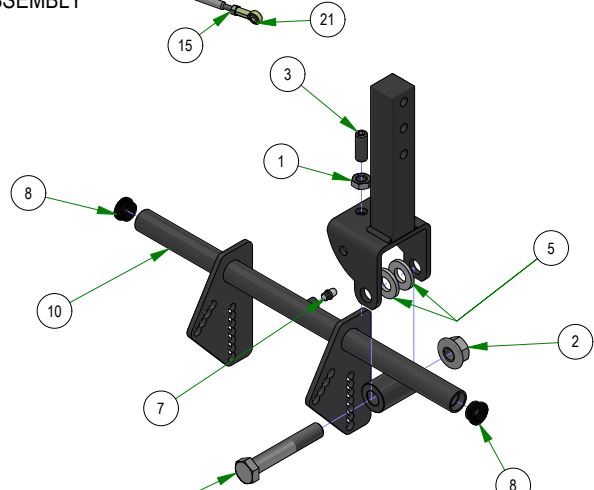

031-9070-00  
RH DRIVE ARM ASSEMBLY

031-9070-00  
LH DRIVE ARM ASSEMBLY

035-0005-00  
PUSH ROD ASSEMBLY

031-0030-24  
RH DRIVE ACTUATOR ASSEMBLY

031-0031-24  
LH DRIVE ACTUATOR ASSEMBLY

# PARTS SECTION: SEAT & BRAKE

Parts List				Parts List			
ITEM	QTY	PART NUMBER	DESCRIPTION	ITEM	QTY	PART NUMBER	DESCRIPTION
1	10	013-8049-00	5/16-18 NYLON INSERT FLANGE LOCKNUT ZINC	8	1	026-2019-21	R-SERIES SEAT PLATE ASSEMBLY
2	4	013-9002-00	5/16-18 HEX SERRATED FLANGE NUT HARD/ZINC	9	2	032-0001-00	2019 Bad Boy X Cylindrical Seat Mount
3	2	018-0024-00	M6-1.0 X 16MM DIN 933 HEX TAP BOLT (CL 8.8) ZINC	10	1	064-8083-00	Seat Strap with Buckles
4	2	018-5344-00	5/16-18 X 2-1/2 HEX CAP SCREW (GR.5) ZINC	11	1	067-0020-19	2019 Outlaw EPA Cannister Assembly
5	2	018-8065-00	5/16-18 X 1 CARRIAGE BOLT (GR.8) ZINC	12	1	069-0001-00	2019 Brake Handle Assembly
6	2	019-6042-00	.360 ID X .983 OD X .120 THICK FLAT WASHER NYLON	13	1	070-5373-19	2019 Renegade Gas Frame - Powdercoated
7	2	025-0027-00	.380 ID X .625 OD X 1.500 LGTH 2019 OUTLAW BRAKE HANDLE SPACER ZINC	14	1	071-6065-22	2022 Suspension Seat w/Seatbelt