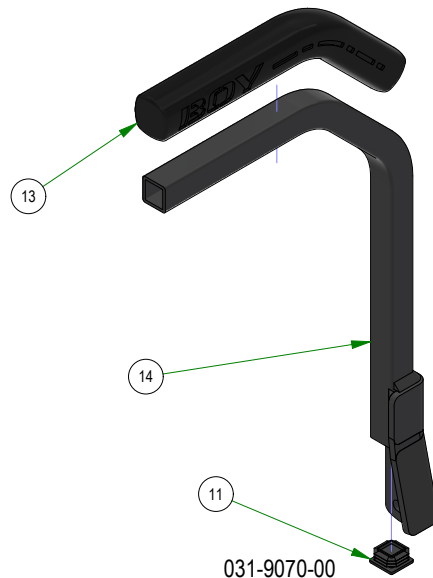

031-9070-00
LH DRIVE ARM ASSEMBLY