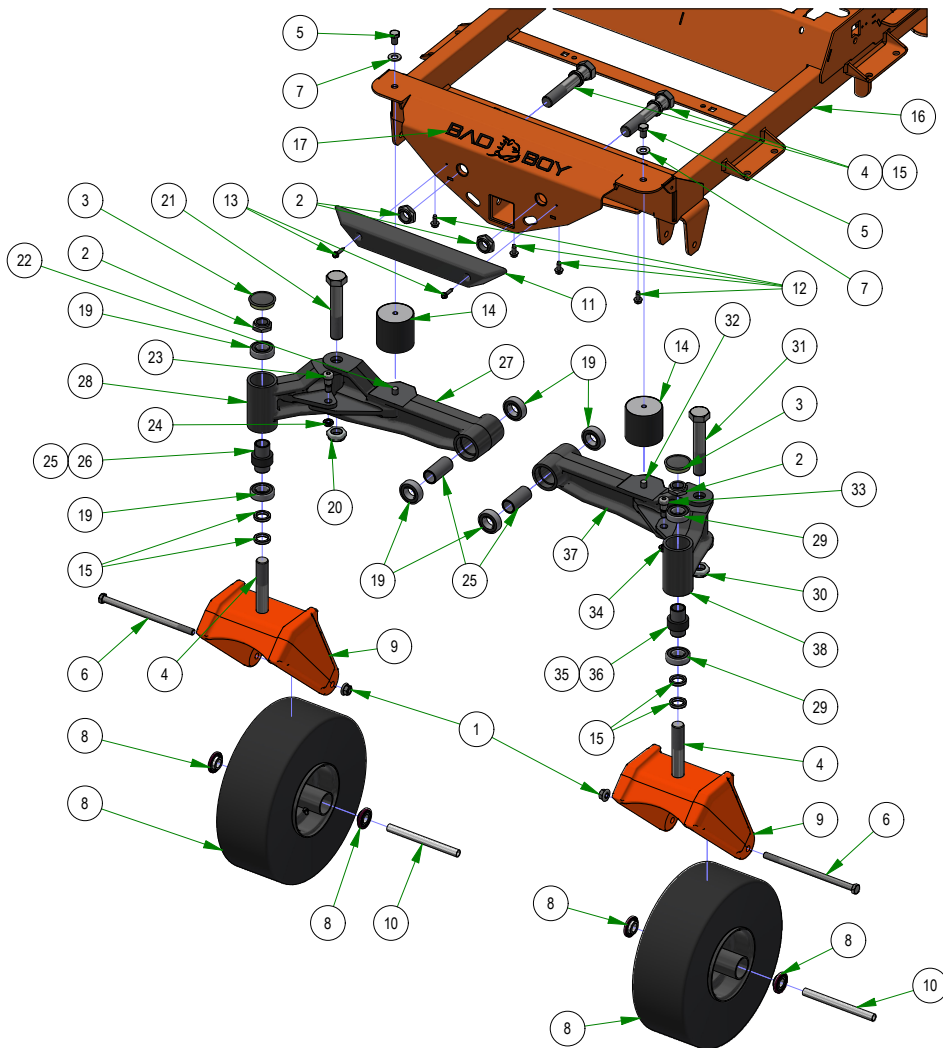

210-7000-98
2019 Outlaw Gen2 Chute Assembly

Parts List				Parts List			
ITEM	QTY	PART NUMBER	DESCRIPTION	ITEM	QTY	PART NUMBER	DESCRIPTION
1	2	013-8050-00	1/2-13 NYLON INSERT FLANGE LOCKNUT ZINC	20	1	013-9004-00	1" Fine Thread 1/2 Nylock Nut
2	4	013-9004-00	1"-14 NYLON INSERT JAM LOCKNUT ZINC	21	1	018-0026-00	1"-14 X 5-1/2 HEX CAP SCREW (GR.8) ZINC YELLOW
3	2	014-2025-00	2017 Bearing Cover	22	1	018-2009-00	1/2-13 x 1" Stud
4	4	018-0026-00	1"-14 X 5-1/2 HEX CAP SCREW (GR.8) ZINC YELLOW	23	1	018-3001-00	5/8 X 5/8 SOCKET SHOULDER BOLT ZINC YELLOW
5	2	018-1055-00	1/2-13 X 3/4 HEX CAP SCREW (GR.5) ZINC	24	1	018-4010-00	1/2-13 NYLON INSERT JAM LOCKNUT ZINC
6	2	018-7010-00	1/2-13 X 9 HEX CAP SCREW (GR.5) ZINC	25	2	025-0003-00	2016 Front Bearing Spacer
7	2	019-5702-00	1/2 SAE FLAT WASHER (1-1/16" OD) GR.8 ZINC YELLOW	26	1	029-7050-00	Rubber Stabilizer (Front Forks) [R series]
8	2	022-0003-00	2019 15x6.00-6 Non Pneumatic Black Front Assembly	27	1	250-0032-01	61" & 72" Rogue Front Suspension Arm Inner RH
9	2	023-0004-20	2020 R Series Cast Front Fork	28	1	250-0032-02	61" & 72" Rogue Front Suspension Arm Outer RH
10	2	025-5202-00	Front Wheel Spanner	29	4	010-1050-00	1641 BEARING W/2 CONTACT RUBBER SEALS
11	1	029-8000-00	2017 XP BUMPER	30	1	013-9004-00	1" Fine Thread 1/2 Nylock Nut
12	4	030-7042-00	5/16-18 X 3/4 HEX WASHER SLOT (F) TCS ZINC	31	1	018-0026-00	1"-14 X 5-1/2 HEX CAP SCREW (GR.8) ZINC YELLOW
13	2	030-7047-00	1/4-14 X 1-1/4 HEX WASHER UNSLOT TEK/3 ZINC	32	1	018-2009-00	1/2-13 x 1" Stud
14	2	032-8999-00	Vibration Mount-Blue Dot	33	1	018-3001-00	5/8 X 5/8 SOCKET SHOULDER BOLT ZINC YELLOW
15	6	058-1000-00	1.02 ID X 1.38 OD X .250 THK SPACER ZINC	34	1	018-4010-00	1/2-13 NYLON INSERT JAM LOCKNUT ZINC
16	1	070-5373-19	2019 Renegade Gas Frame - Powdercoated	35	2	025-0003-00	2016 Front Bearing Spacer
17	1	091-4063-00	Flying Bulldog Front Bumper Decal	36	1	029-7050-00	Rubber Stabilizer (Front Forks) [R series]
18	1	091-8002-00	Independently Articulating Front Suspension Arms Patent Decal	37	1	250-0033-01	61" & 72" Rogue Front Suspension Arm Inner LH
19	4	010-1050-00	1641 BEARING W/2 CONTACT RUBBER SEALS	38	1	250-0033-02	61" & 72" Rogue Front Suspension Arm Outer RH