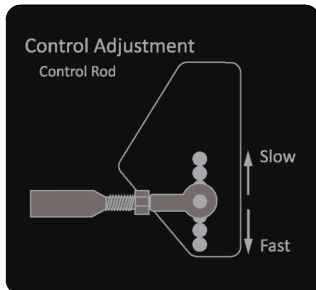

091-0506-00
61" Deck Decal

091-4038-00
Control Adj. Control Rod Decal