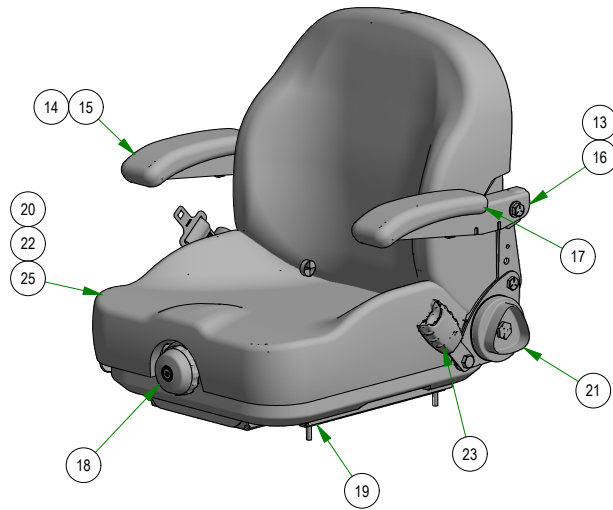

071-6065-22
2022 Suspension Seat
w/ Seatbelt