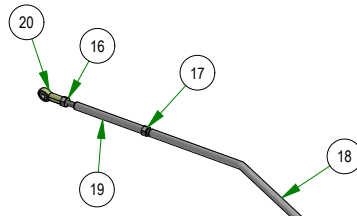

BAD BOY MOWERS

PARTS SECTION:DRIVE ARM SUB ASSEMBLIES

Parts List				Parts List			
ITEM	QTY	PART NUMBER	DESCRIPTION	ITEM	QTY	PART NUMBER	DESCRIPTION
1	1	013-0017-00	3/8-16 Half Jam Nut	12	1	031-9022-00	R Series Square Drive Arm RH Weldment
2	1	013-8050-00	1/2-13 NYLON INSERT FLANGE LOCKNUT ZINC	13	1	069-4014-00	R-Series Square Drive Grip
3	1	018-0063-00	3/8-16 X 1 SOCKET SET SCREW (CUP POINT) PLAIN	14	1	031-9021-00	R Series Square Drive Arm LH Weldment
4	1	018-7016-00	1/2-13 X 3 HEX CAP SCREW (GR.5) ZINC	15	2	013-6049-00	5/16" RH Fine Threaded Jam Nut
5	2	019-8054-00	.505 ID X 1.000 OD X .125 THICK FLAT WASHER NYLON	16	2	013-6050-00	5/16" LH Fine Threaded Jam Nut
7	1	024-6034-00	1/4" Press in Grease Fitting	17	2	013-6051-00	3/8" Fine Threaded Jam Nut
6	1	031-0030-10	2019 Drive Arm Actuator right - Weldment	18	2	035-0005-01	2019 Renegade Push Rod
8	2	031-0032-00	2019 Drive Arm Bushing	19	2	035-0006-00	2019 Renegade Push Rod Adjuster
9	1	031-0070-00	R Series Square Drive Arm Pivot	20	2	048-3002-00	Spherical Rod End - Outlaw
10	1	031-0031-10	2019 Drive Arm Actuator left - Weldment	21	2	048-3003-00	Spherical Rod End - Outlaw
11	1	014-9004-00	9565K52_Polyethylene Square Plug