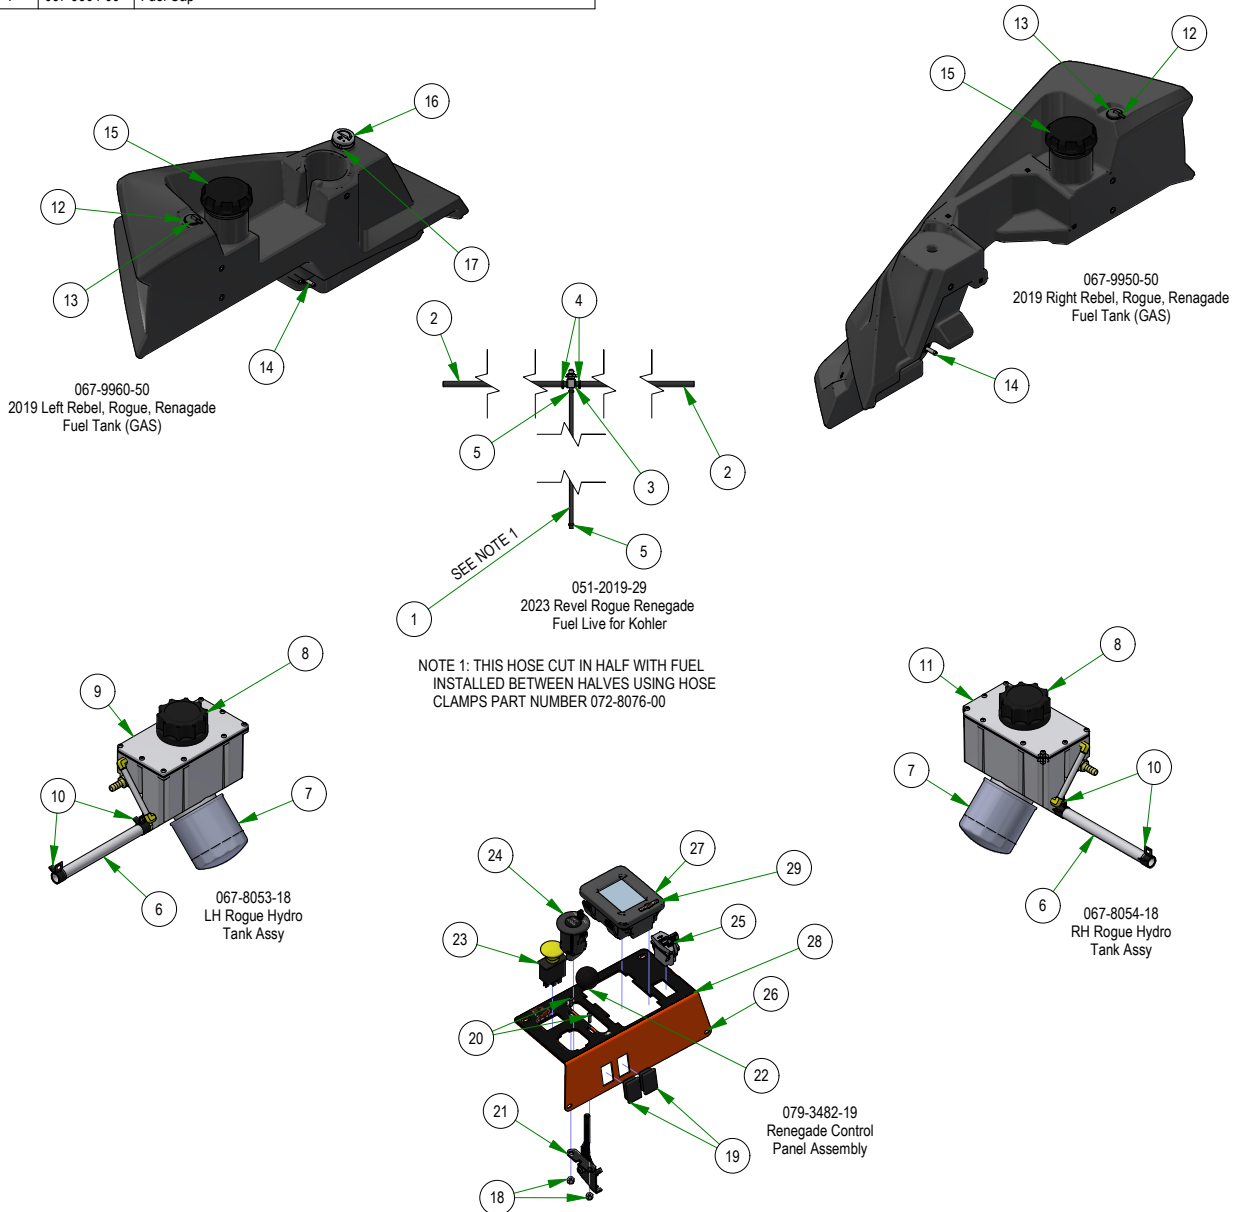

PARTS SECTION: TANK SUBASSEMBLIES

Parts List				Parts List			
ITEM	QTY	PART NUMBER	DESCRIPTION	ITEM	QTY	PART NUMBER	DESCRIPTION
1	1	051-8067-22	1/4" Fuel Line Hose	16	1	067-4080-00	Fuel Gauge with Grommet
2	2	051-8075-26	5/16" fuel line hose	17	1	067-6056-00	Fuel Gauge Grommet
3	1	067-6058-00	3 Way Fuel Shut-Off Valve 5/16 x 5/16 x 1/4	18	2	013-5019-00	10-24 Nylon Insert Locknut
4	2	072-8068-00	5/16 Fuel Line Clamp	19	2	018-1040-00	Light Plug
5	2	072-8069-00	1/4 Fuel Hose Clamp	20	2	018-5200-00	10-24 X 5/8 BS Button Head Bolt
6	1	051-8064-21	1/2 Clear Braided Hose Priced/Foot	21	1	055-2012-00	Universal Throttle Head - 2012
7	1	063-8014-00	Hydraulic Filter	22	1	055-2013-00	Throttle Knob
8	1	066-8050-00	Hydraulic Tank Cap W/Dipstick	23	1	056-8058-00	PTO Switch
9	1	067-8053-00	2019 Left Outlaw Gen2 Hydro Tank Suspension Only	24	1	077-0004-00	2019 Push to Start Switch w/fob
10	2	072-8066-00	1/2 Hose Clamp	25	1	077-2076-00	USB Port
11	1	067-8054-00	2019 Right Outlaw Gen2 Hydro Tank Suspension Only	26	1	079-3482-00	2019 Outlaw Digital Control Panel
12	1	067-6054-00	Roll Over Valve Grommet	27	1	086-0013-00	2019 LED Display
13	1	067-6070-00	Rollover Valve	28	1	091-4029-22	2022 Renegade (Gas) Control Panel Decal
14	1	067-9901-00	Fuel Pick-up	29	1	091-4030-22	2022 Digital Display Decal
15	1	067-9904-00	Fuel Cap