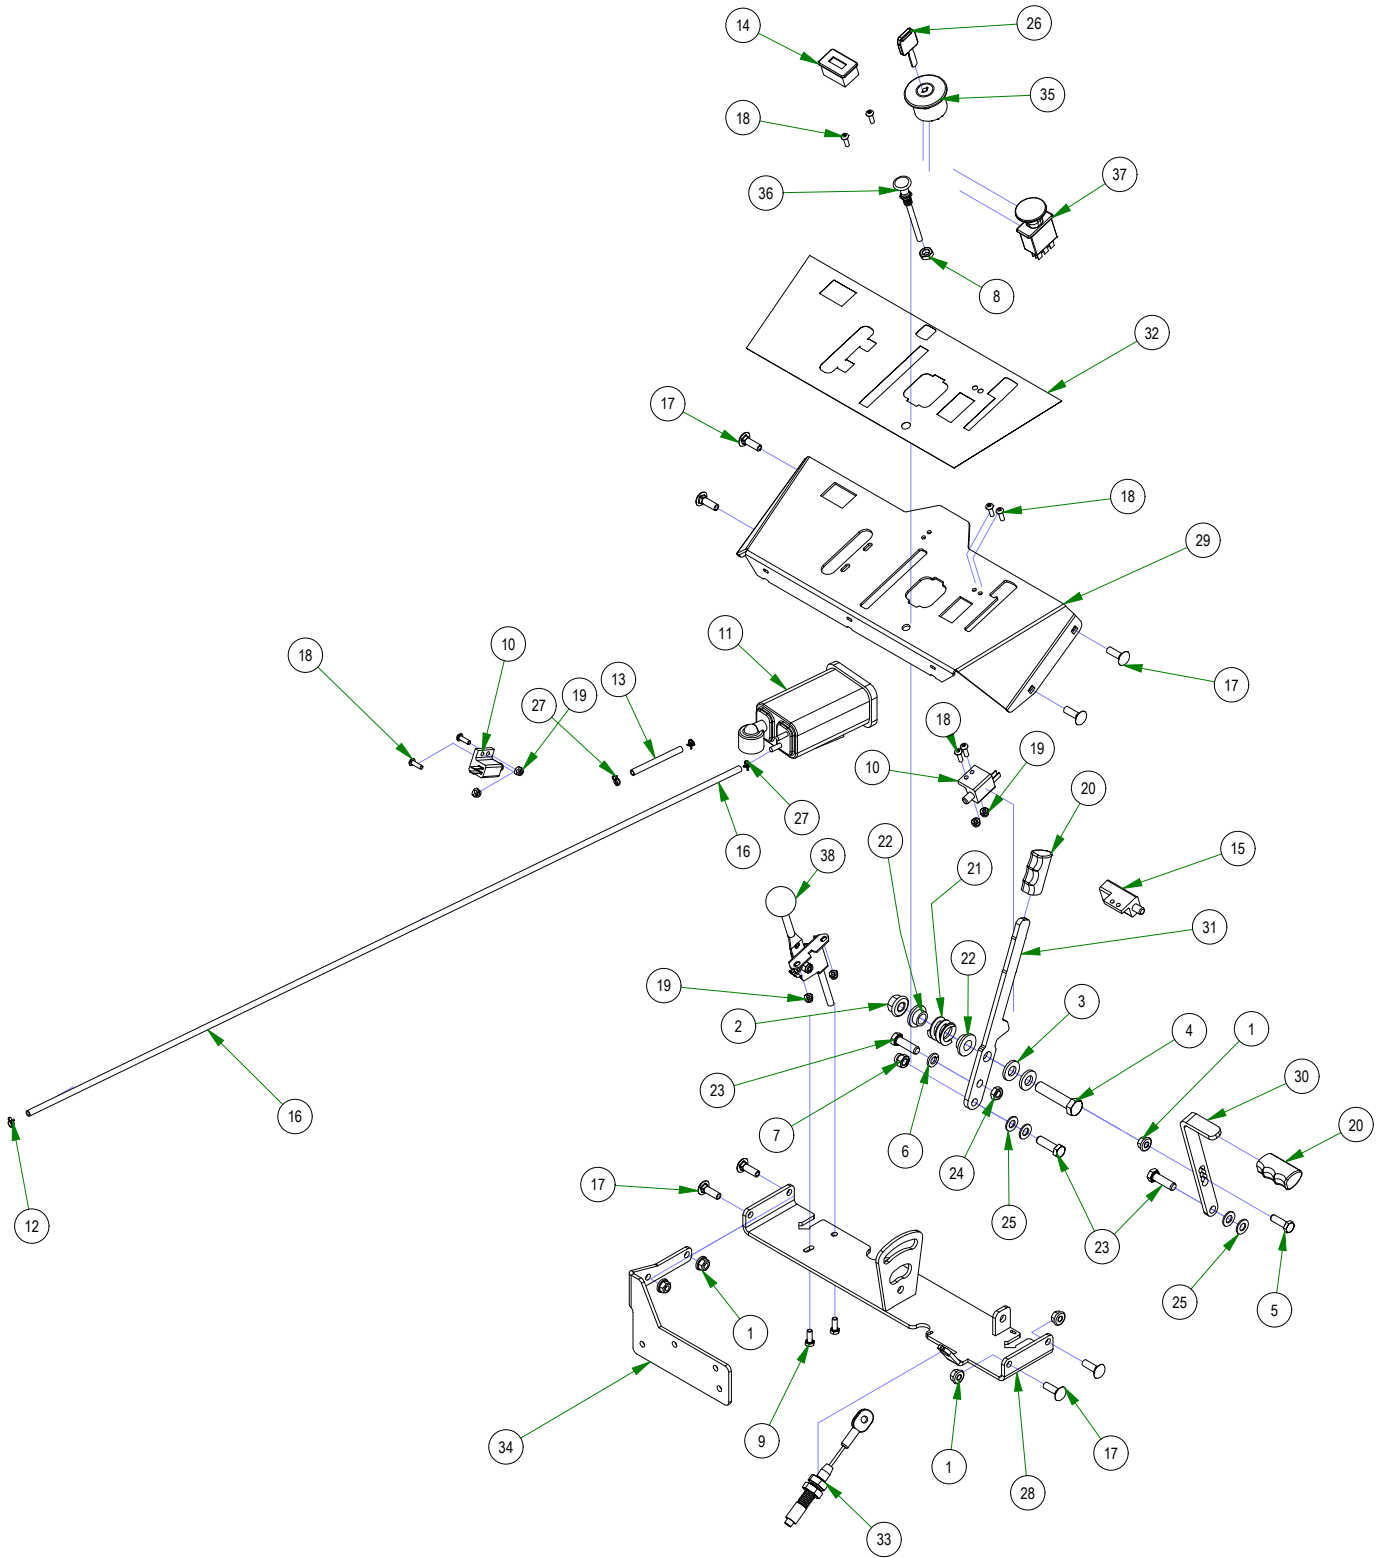

BAD BOY MOWERS

PARTS SECTION: PODIUM CONTROL PANEL