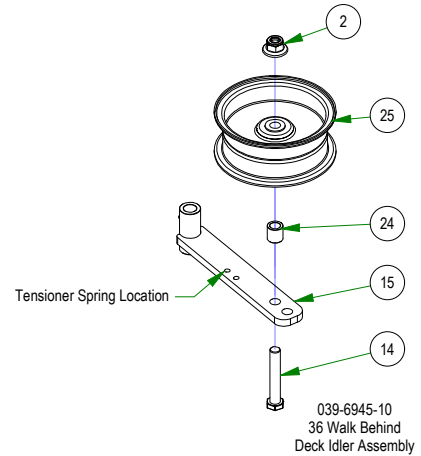

BAD BOY MOWERS

PARTS SECTION:

Parts List				Parts List			
ITEM	QTY	PART NUMBER	DESCRIPTION	ITEM	QTY	PART NUMBER	DESCRIPTION
1	14	013-8049-00	5/16-18 NYLON INSERT FLANGE LOCKNUT ZINC	15	2	039-6945-00	Deck Idler
2	2	013-8050-00	1/2-13 NYLON INSERT FLANGE LOCKNUT ZINC	16	1	039-4870-00	Discharge Upper Chute Bracket
3	4	018-2007-00	5/16-18 X 1 HEX CAP SCREW (GR.5) ZINC	17	1	039-4871-00	Discharge Lower Chute Bracket
4	4	019-6042-00	.360 ID X .983 OD X .120 THICK FLAT WASHER NYLON	18	1	033-8050-00	5" Idler Pulley
5	2	210-6005-00	Rubber Discharge Chute	19	1	025-5337-00	SPACER
6	10	018-4703-00	5/16-18 X 1-1/4 CARRIAGE BOLT ZINC	20	2	024-0001-00	1/4-28 Grease Fitting
7	2	206-6017-00	Discharge Chute Hanger (deck mounted)	21	2	048-6004-00	2018 Maverick Bushing Sleeve
8	1	037-4000-01	4000 Series Spindle Housing	22	4	048-6005-00	2018 Maverick Bushing
9	1	037-4002-00	4000 Series Spindle Spacer	23	1	028-0004-03	2022 Isolator Turnbuckle Body
10	1	037-9050-00	Locking Collar w/ 1/4"-20 Set Screw	24	1	025-5203-00	Spacer 3/4 OD x 1/2 ID x 3/4 Length
11	2	037-8002-00	Spindle Dust Cap	25	1	033-5000-00	5 3/4" Deck Idler Pulley
12	1	037-6026-00	Spindle Shaft	26	1	039-4864-00	60" Discharge Chute Upper Hanger
13	4	037-6023-00	Bearing - 6206	27	1	039-4863-00	60" Discharge Lower Bracket
14	2	018-7016-00	1/2-13 x 3 GR5 Hex Bolt Zinc