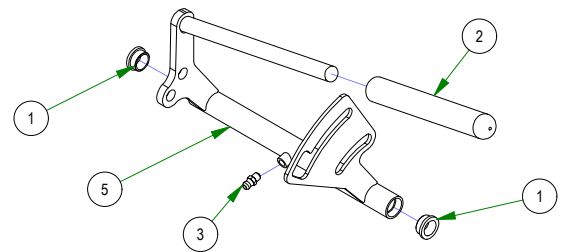

# PARTS SECTION: PODIUM SUB ASSEMBLIES

Parts List				Parts List			
ITEM	QTY	PART NUMBER	DESCRIPTION	ITEM	QTY	PART NUMBER	DESCRIPTION
1	4	031-0032-00	2019 Drive Arm Bushing	7	2	013-0016-00	3/8" Left-Handed Fine Threaded Jam Nut
2	2	069-2014-00	2019 Stand On Control Grip	8	2	048-3000-00	Spherical Rod End - Outlaw
3	2	024-6034-00	1/4 DRIVE-TYPE STRAIGHT GREASE FITTING ZINC YELLOW)	9	2	013-6051-00	3/8-24 Hex Nut Zinc
4	1	031-0042-01	2020 Walk-Behind Control Lever Weldment - Left	10	1	035-0002-00	Walk Speed Control Rod
5	1	031-0043-01	2020 Walk-Behind Control Lever Weldment - Right	11	1	035-0007-00	2020 Walk Behind Push Rod (Rod Only)
6	1	046-0001-00	Yoke Left Hand Thread	12	1	048-3001-00	Swivel Heim left handed thread

035-0002-98  
Walk Speed Control Linkage

031-0042-00  
2020 Walk-Behind Control Lever Assembly - Left

035-0007-98  
2020 Walk Behind Push Rod Assembly

031-0043-00  
2020 Walk-Behind Control Lever Assembly - Right