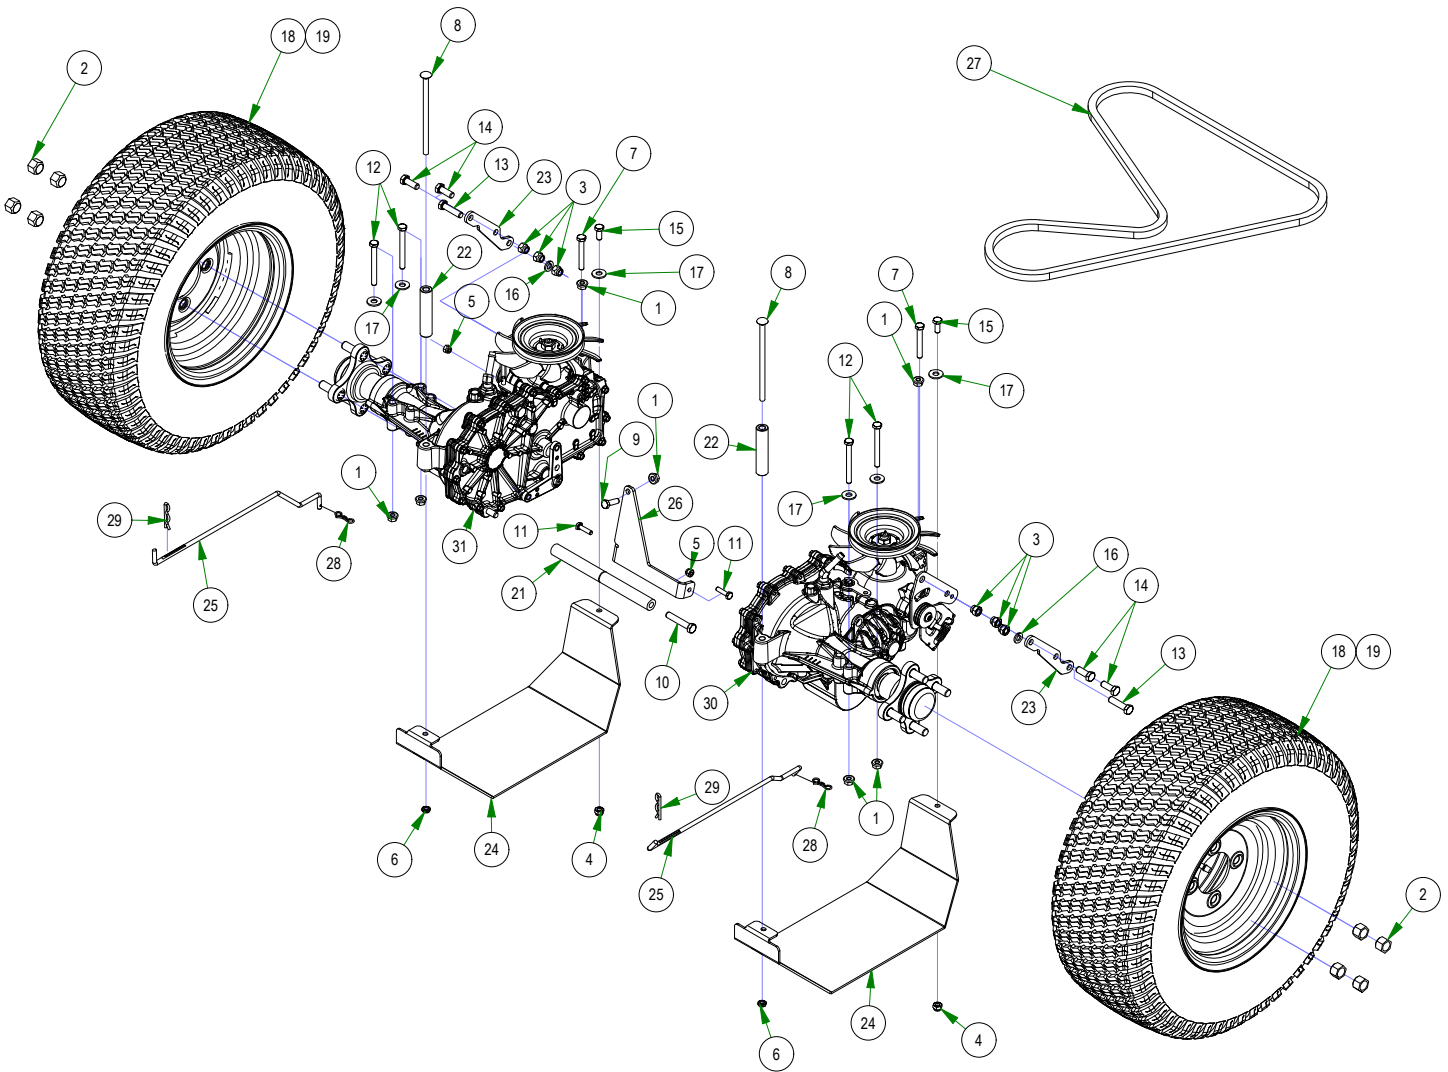

050-0003-01
Walk Behind Transaxle Left 3100

Parts List				Parts List			
ITEM	QTY	PART NUMBER	DESCRIPTION	ITEM	QTY	PART NUMBER	DESCRIPTION
1	9	013-8049-00	5/16-18 NYLON INSERT FLANGE LOCKNUT ZINC	16	2	019-5037-00	3/8 SPLIT LOCKWASHER ZINC
2	8	013-3000-00	Acorn Lug Nut	17	6	019-8044-00	5/16 USS FLAT WASHER (7/8 OD) ZINC
3	6	013-5041-00	3/8-16 NYLON INSERT LOCKNUT ZINC	18	2	022-2500-22	21 x 8.5 - 10 turf assembly Black Wheel
4	2	013-8047-00	5/16-18 NYL INS L/N ZC	19	2	022-8019-22	21x7-10 Assy-36" Walk Behind Black Wheel
5	2	013-8073-00	1/4-20 NYLON INSERT LOCKNUT ZINC	21	1	025-0018-00	2017 Transaxle Spacer-Walker
6	2	013-9005-00	5/16-18 NYLON INSERT JAM LOCKNUT ZINC	22	2	025-0070-00	2017 Transaxle Spacer
7	2	018-0023-00	5/16-18 X 2-1/4 HEX CAP SCREW (GR.5) ZINC	23	2	026-0173-00	2020 Walk-Behind Hydro Plate Extension
8	2	018-0056-00	5/16-18 X 6 CARRIAGE BOLT (GR.5) ZINC	24	2	026-3441-00	2020 Walk Trans Skid Plate
9	1	018-2007-00	5/16-18 X 1 HEX CAP SCREW (GR.5) ZINC	25	2	028-0075-00	2023 Walk Neutral Rod 5.9
10	2	018-3000-00	3/8-16 X 2 HEX CAP SCREW (GR.5) ZINC	26	1	039-1917-00	Walk Brake Pull Bracket-Painted
11	2	018-4007-00	1/4-20 X 1 HEX CAP SCREW (GR.5) ZINC	27	1	041-8053-00	2020 Walk-Behind Pump Belt
12	4	018-4701-00	5/16-18 X 3 HEX CAP SCREW (GR.5) ZINC	28	2	044-2004-00	Bow Pin
13	2	018-6012-00	3/8-16 X 1-1/2 HEX CAP SCREW (GR.5) ZINC	29	2	044-2008-00	Neutral Rod Clip
14	4	018-6049-00	3/8-16 X 1 GR 5 Hex Bolts Zinc	30	1	050-0003-01	Walk Behind Transaxle Left 3100
15	2	018-8063-00	5/16-18 X 3/4 HEX CAP SCREW (GR.5) ZINC	31	1	050-0004-01	Walk Behind Transaxle Right 3100