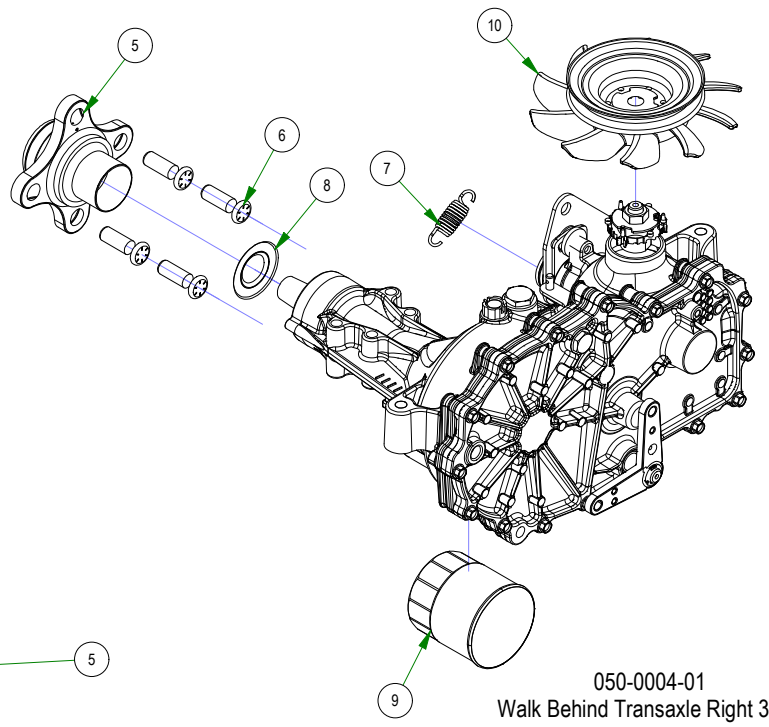

050-0004-01
Walk Behind Transaxle Right 3100