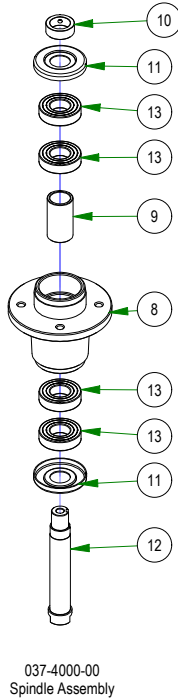

BAD BOY MOWERS

PARTS SECTION:

Parts List				Parts List			
ITEM	QTY	PART NUMBER	DESCRIPTION	ITEM	QTY	PART NUMBER	DESCRIPTION
1	14	013-8049-00	5/16-18 NYLON INSERT FLANGE LOCKNUT ZINC	15	2	039-6945-00	Deck Idler
2	2	013-8050-00	1/2-13 NYLON INSERT FLANGE LOCKNUT ZINC	16	1	039-4870-00	Discharge Upper Chute Bracket
3	4	018-2007-00	5/16-18 X 1 HEX CAP SCREW (GR.5) ZINC	17	1	039-4871-00	Discharge Lower Chute Bracket
4	4	019-6042-00	.360 ID X .983 OD X .120 THICK FLAT WASHER NYLON	18	1	033-8050-00	5" Idler Pulley
5	2	210-6005-00	Rubber Discharge Chute	19	1	025-5337-00	SPACER
6	10	018-4703-00	5/16-18 X 1-1/4 CARRIAGE BOLT ZINC	20	2	024-0001-00	1/4-28 Grease Fitting
7	2	206-6017-00	Discharge Chute Hanger (deck mounted)	21	2	048-6004-00	2018 Maverick Bushing Sleeve
8	1	037-4000-01	4000 Series Spindle Housing	22	4	048-6005-00	2018 Maverick Bushing
9	1	037-4002-00	4000 Series Spindle Spacer	23	1	028-0004-03	2022 Isolator Turnbuckle Body
10	1	037-9050-00	Locking Collar w/ 1/4"-20 Set Screw	24	1	025-5203-00	Spacer 3/4 OD x 1/2 ID x 3/4 Length
11	2	037-8002-00	Spindle Dust Cap	25	1	033-5000-00	5 3/4" Deck Idler Pulley
12	1	037-6026-00	Spindle Shaft	26	1	039-4864-00	60" Discharge Chute Upper Hanger
13	4	037-6023-00	Bearing - 6206	27	1	039-4863-00	60" Discharge Lower Bracket
14	2	018-7016-00	1/2-13 x 3 GR5 Hex Bolt Zinc