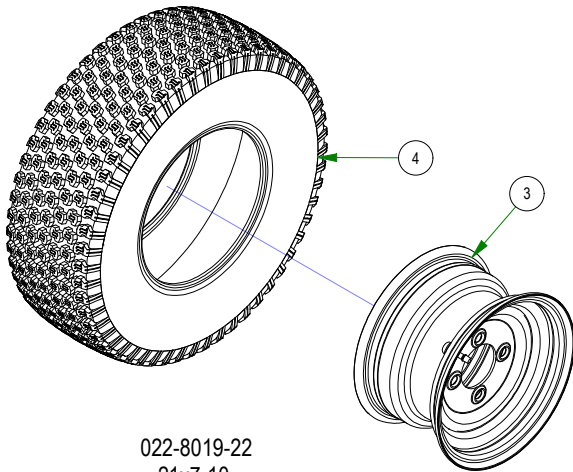

BAD BOY MOWERS

PARTS SECTION: TRANSAXLE SUB ASSEMBLIES

Parts List				Parts List			
ITEM	QTY	PART NUMBER	DESCRIPTION	ITEM	QTY	PART NUMBER	DESCRIPTION
1	1	022-2501-22	Rim for 022-2500-22	6	4	050-2012-00	Transaxle Wheel Studs/ Drum Brake Studs
2	1	022-2502-22	Tire for 022-2500-22	7	1	034-9080-00	Gold Transaxle Spring
3	1	022-8022-22	Black 10" Wheel Only-36" Stand On	8	1	050-8010-00	2021 ZT/Maverick Transaxle Seal Kit (ZT-2800)
4	1	022-8023-00	Walk Behind 36" Tire Only 21 X 7 - 10	9	1	063-1050-00	ZT Hydraulic Filter
5	1	050-2076-00	ZT Transaxle Wheel Hub	10	1	050-2070-00	2021 ZT/Maverick Transaxle Fan/Pulley Kit

022-8019-22
21x7-10
Tire /Black Wheel
36" Deck