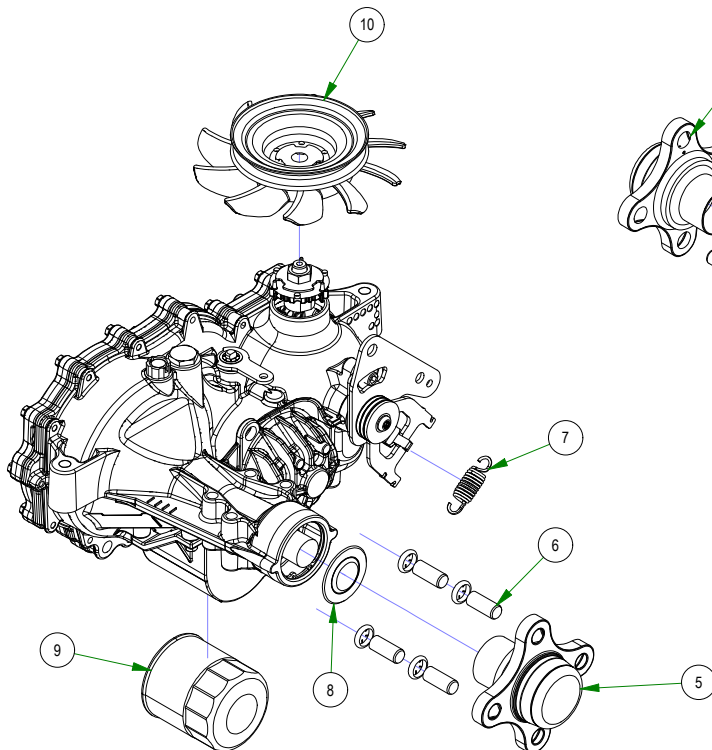

022-8019-22
21x7-10
Tire /Black Wheel
36" Deck

050-0003-01
Walk Behind Transaxle Left 3100