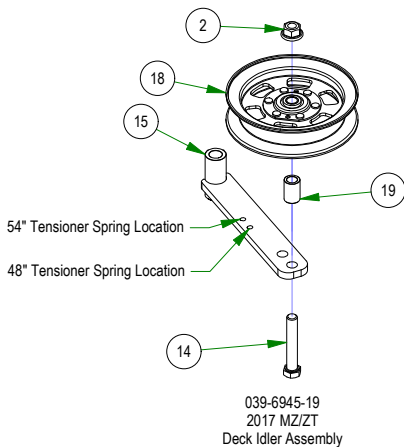

BAD BOY MOWERS

PARTS SECTION:

Parts List				Parts List			
ITEM	QTY	PART NUMBER	DESCRIPTION	ITEM	QTY	PART NUMBER	DESCRIPTION
1	14	013-8049-00	5/16-18 NYLON INSERT FLANGE LOCKNUT ZINC	15	2	039-6945-00	Deck Idler
2	2	013-8050-00	1/2-13 NYLON INSERT FLANGE LOCKNUT ZINC	16	1	039-4870-00	Discharge Upper Chute Bracket
3	4	018-2007-00	5/16-18 X 1 HEX CAP SCREW (GR.5) ZINC	17	1	039-4871-00	Discharge Lower Chute Bracket
4	4	019-6042-00	.360 ID X .983 OD X .120 THICK FLAT WASHER NYLON	18	1	033-8050-00	5" Idler Pulley
5	2	210-6005-00	Rubber Discharge Chute	19	1	025-5337-00	SPACER
6	10	018-4703-00	5/16-18 X 1-1/4 CARRIAGE BOLT ZINC	20	2	024-0001-00	1/4-28 Grease Fitting
7	2	206-6017-00	Discharge Chute Hanger (deck mounted)	21	2	048-6004-00	2018 Maverick Bushing Sleeve
8	1	037-4000-01	4000 Series Spindle Housing	22	4	048-6005-00	2018 Maverick Bushing
9	1	037-4002-00	4000 Series Spindle Spacer	23	1	028-0004-03	2022 Isolator Turnbuckle Body
10	1	037-9050-00	Locking Collar w/ 1/4"-20 Set Screw	24	1	025-5203-00	Spacer 3/4 OD x 1/2 ID x 3/4 Length
11	2	037-8002-00	Spindle Dust Cap	25	1	033-5000-00	5 3/4" Deck Idler Pulley
12	1	037-6026-00	Spindle Shaft	26	1	039-4864-00	60" Discharge Chute Upper Hanger
13	4	037-6023-00	Bearing - 6206	27	1	039-4863-00	60" Discharge Lower Bracket
14	2	018-7016-00	1/2-13 x 3 GR5 Hex Bolt Zinc