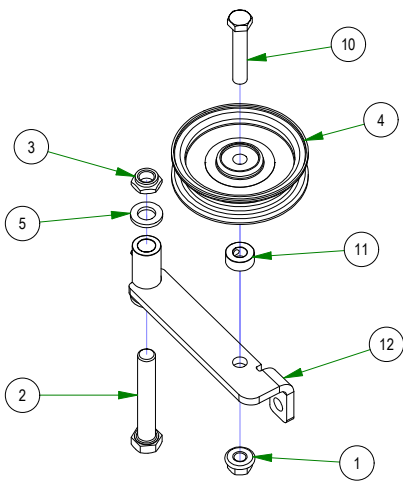

# PARTS SECTION: PODIUM SUB ASSEMBLIES

Parts List				Parts List			
ITEM	QTY	PART NUMBER	DESCRIPTION	ITEM	QTY	PART NUMBER	DESCRIPTION
1	4	031-0032-00	2019 Drive Arm Bushing	7	2	013-0016-00	3/8" Left-Handed Fine Threaded Jam Nut
2	2	069-2014-00	2019 Stand On Control Grip	8	2	048-3000-00	Spherical Rod End - Outlaw
3	2	024-6034-00	1/4 DRIVE-TYPE STRAIGHT GREASE FITTING ZINC YELLOW)	9	2	013-6051-00	3/8-24 Hex Nut Zinc
4	1	031-0042-01	2020 Walk-Behind Control Lever Weldment - Left	10	1	035-0002-00	Walk Speed Control Rod
5	1	031-0043-01	2020 Walk-Behind Control Lever Weldment - Right	11	1	035-0007-00	2020 Walk Behind Push Rod (Rod Only)
6	1	046-0001-00	Yoke Left Hand Thread	12	1	048-3001-00	Swivel Heim left handed thread

035-0002-98  
Walk Speed Control Linkage

031-0042-00  
2020 Walk-Behind Control Lever Assembly - Left

035-0007-98  
2020 Walk Behind Push Rod Assembly

031-0043-00  
2020 Walk-Behind Control Lever Assembly - Right

# PARTS SECTION: FRAME SUB ASSEMBLIES

Parts List				Parts List			
ITEM	QTY	PART NUMBER	DESCRIPTION	ITEM	QTY	PART NUMBER	DESCRIPTION
1	1	013-8050-00	1/2-13 NYLON INSERT FLANGE LOCKNUT ZINC	10	1	018-6036-00	1/2-13 X 2-3/4 HEX CAP SCREW (GR.5) ZINC
2	1	018-5311-00	5/8-11 X 4 HEX CAP SCREW (GR.8) ZINC YELLOW	11	1	025-7036-00	1/2 SOLID SHAFT COLLAR (W/1 SET SCREW) ZINC
3	1	013-5301-00	5/8-11 NYLON INSERT JAM LOCKNUT ZINC	12	1	039-5944-00	Pump Idler Bracket
4	1	033-6001-00	4 3/4" Idler Pulley	13	1	067-8090-00	350ml Expansion Tank
5	2	019-6017-00	.635 ID X 1.120 OD X .140 THICK FLAT WASHER NYLON	14	1	066-5050-00	Hydraulic Tank Cap
6	8	086-1202-19	Relay	15	1	072-8065-00	3/8" Hose Clamp
7	2	013-0054-00	1/4-20 Cage Nut	16	1	072-8066-00	1/2" Hose Clamp
8	1.250 ft	051-8067-00	1/4" Fuel Line Hose	17	0.830 ft	051-8063-00	3/8" Clear Hose
9	2	072-8069-00	1/4" Fuel Hose Clamp	18	1	086-0008-20	2020 Electric Start Walk Behind Harness