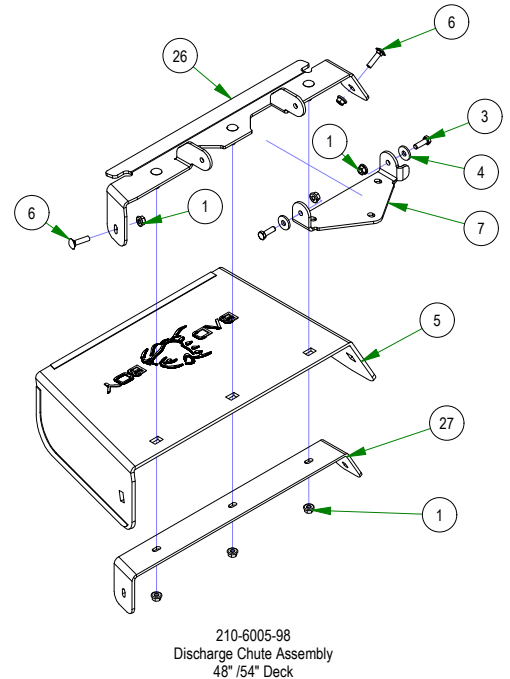

BAD BOY MOWERS

PARTS SECTION:

Parts List				Parts List			
ITEM	QTY	PART NUMBER	DESCRIPTION	ITEM	QTY	PART NUMBER	DESCRIPTION
1	14	013-8049-00	5/16-18 NYLON INSERT FLANGE LOCKNUT ZINC	15	2	039-6945-00	Deck Idler
2	2	013-8050-00	1/2-13 NYLON INSERT FLANGE LOCKNUT ZINC	16	1	039-4870-00	Discharge Upper Chute Bracket
3	4	018-2007-00	5/16-18 X 1 HEX CAP SCREW (GR.5) ZINC	17	1	039-4871-00	Discharge Lower Chute Bracket
4	4	019-6042-00	.360 ID X .983 OD X .120 THICK FLAT WASHER NYLON	18	1	033-8050-00	5" Idler Pulley
5	2	210-6005-00	Rubber Discharge Chute	19	1	025-5337-00	SPACER
6	10	018-4703-00	5/16-18 X 1-1/4 CARRIAGE BOLT ZINC	20	2	024-0001-00	1/4-28 Grease Fitting
7	2	206-6017-00	Discharge Chute Hanger (deck mounted)	21	2	048-6004-00	2018 Maverick Bushing Sleeve
8	1	037-4000-01	4000 Series Spindle Housing	22	4	048-6005-00	2018 Maverick Bushing
9	1	037-4002-00	4000 Series Spindle Spacer	23	1	028-0004-03	2022 Isolator Turnbuckle Body
10	1	037-9050-00	Locking Collar w/ 1/4"-20 Set Screw	24	1	025-5203-00	Spacer 3/4 OD x 1/2 ID x 3/4 Length
11	2	037-8002-00	Spindle Dust Cap	25	1	033-5000-00	5 3/4" Deck Idler Pulley
12	1	037-6026-00	Spindle Shaft	26	1	039-4864-00	60" Discharge Chute Upper Hanger
13	4	037-6023-00	Bearing - 6206	27	1	039-4863-00	60" Discharge Lower Bracket
14	2	018-7016-00	1/2-13 x 3 GR5 Hex Bolt Zinc