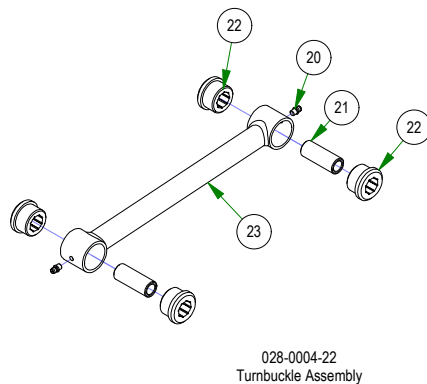

BAD BOY MOWERS

PARTS SECTION:

Parts List				Parts List			
ITEM	QTY	PART NUMBER	DESCRIPTION	ITEM	QTY	PART NUMBER	DESCRIPTION
1	14	013-8049-00	5/16-18 NYLON INSERT FLANGE LOCKNUT ZINC	15	2	039-6945-00	Deck Idler
2	2	013-8050-00	1/2-13 NYLON INSERT FLANGE LOCKNUT ZINC	16	1	039-4870-00	Discharge Upper Chute Bracket
3	4	018-2007-00	5/16-18 X 1 HEX CAP SCREW (GR.5) ZINC	17	1	039-4871-00	Discharge Lower Chute Bracket
4	4	019-6042-00	.360 ID X .983 OD X .120 THICK FLAT WASHER NYLON	18	1	033-8050-00	5" Idler Pulley
5	2	210-6005-00	Rubber Discharge Chute	19	1	025-5337-00	SPACER
6	10	018-4703-00	5/16-18 X 1-1/4 CARRIAGE BOLT ZINC	20	2	024-0001-00	1/4-28 Grease Fitting
7	2	206-6017-00	Discharge Chute Hanger (deck mounted)	21	2	048-6004-00	2018 Maverick Bushing Sleeve
8	1	037-4000-01	4000 Series Spindle Housing	22	4	048-6005-00	2018 Maverick Bushing
9	1	037-4002-00	4000 Series Spindle Spacer	23	1	028-0004-03	2022 Isolator Turnbuckle Body
10	1	037-9050-00	Locking Collar w/ 1/4"-20 Set Screw	24	1	025-5203-00	Spacer 3/4 OD x 1/2 ID x 3/4 Length
11	2	037-8002-00	Spindle Dust Cap	25	1	033-5000-00	5 3/4" Deck Idler Pulley
12	1	037-6026-00	Spindle Shaft	26	1	039-4864-00	60" Discharge Chute Upper Hanger
13	4	037-6023-00	Bearing - 6206	27	1	039-4863-00	60" Discharge Lower Bracket
14	2	018-7016-00	1/2-13 x 3 GR5 Hex Bolt Zinc