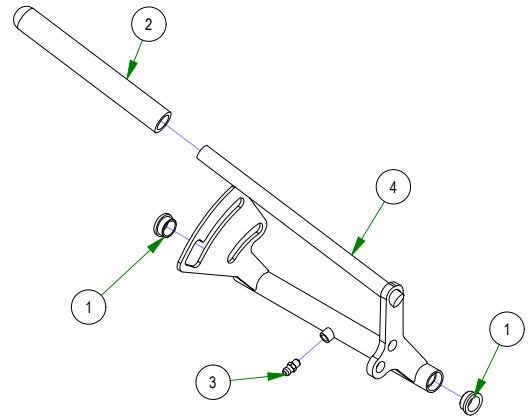

031-0042-00
2020 Walk-Behind Control Lever Assembly - Left