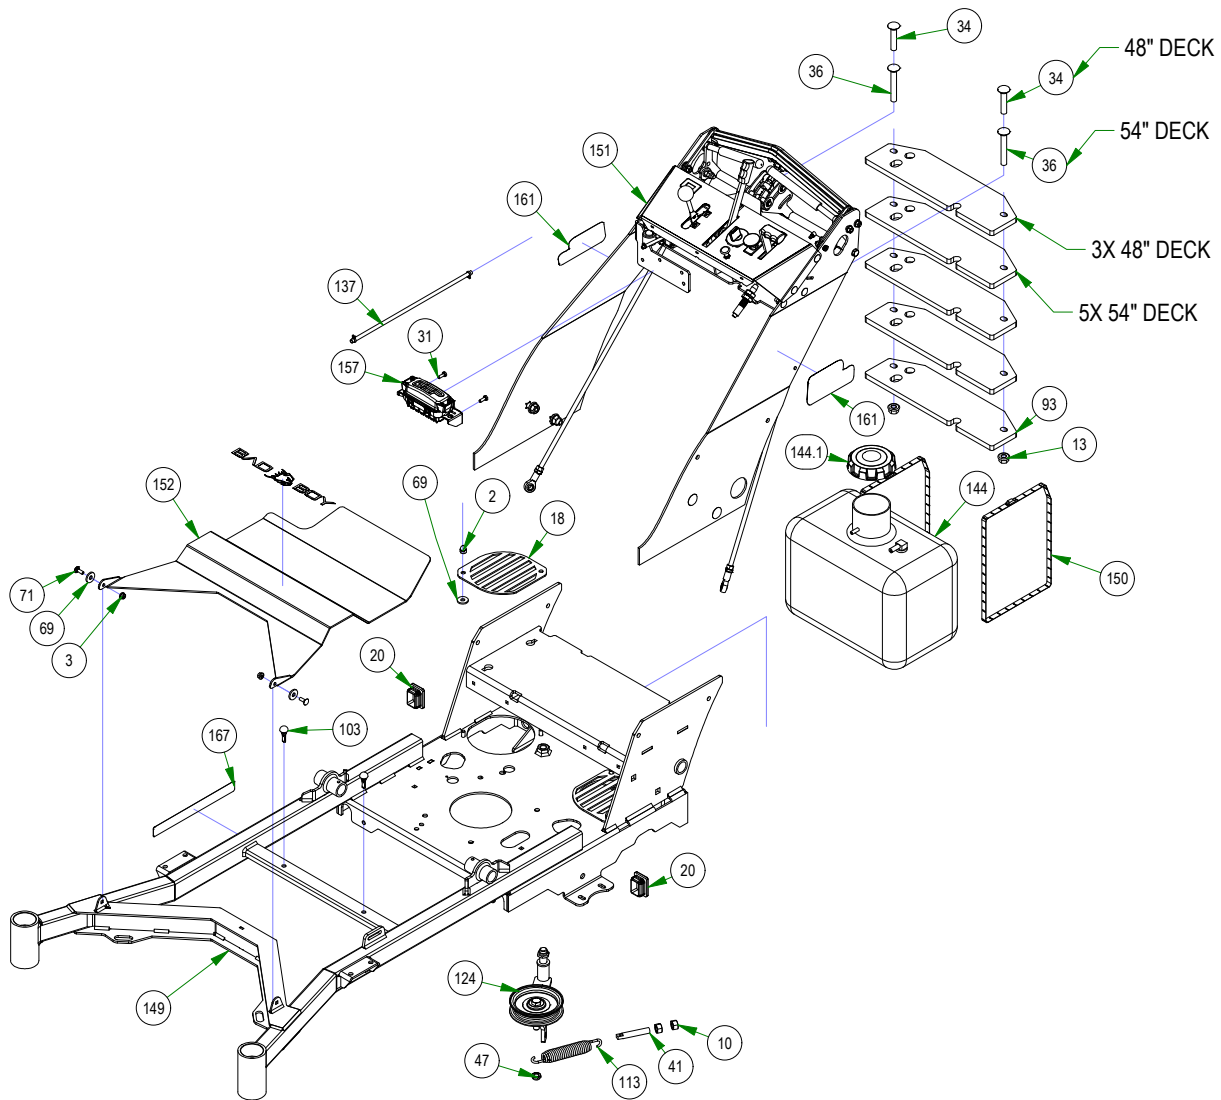

086-0008-20
2020 Electric Start Walk Behind Harness

051-8067-15
15" Revolt Fuel Line Assembly

Parts List				Parts List			
ITEM	QTY	PART NUMBER	DESCRIPTION	ITEM	QTY	PART NUMBER	DESCRIPTION
2	2	013-0004-00	5/16-18 ACORN NUT HIGH-CROWN ZC	93	8	026-0172-00	2020 Walk Weight Plate
3	3	013-2050-00	1/4-20 NYL INSERT FLANGE LOCKNUT ZINC	103	2	029-4011-00	2023 Floor Board Rubber Bumper
10	2	013-7018-00	1/2-13 HEX NUT ZINC	113	1	034-2009-00	2009 Deck/Pump Idler Spring
13	2	013-8050-00	1/2-13 NYLON INSERT FLANGE LOCKNUT ZINC	124	1	039-5944-01	ZT Pump Idler
16	1	013-9005-00	5/16-18 NYLON INSERT JAM LOCKNUT ZINC	137	1	051-8067-15	15" Revolt Fuel Line Assembly
18	2	014-3580-00	Walk Behind Bolt on Fan Cover	144	1	067-0003-00	5 Gal Black Gas Tank w/gauge
20	2	014-9002-00	1 1/2 X 2 Plug For .120 Tubing	144.1	1	066-8083-00	Fuel Cap
31	2	018-0024-00	M6-1.0 X 16MM DIN 933 HEX TAP BOLT (CL 8.8) ZINC	149	1	070-5102-00	2023 Walk Frame
34	2	018-0043-00	2 1/2 x 1/2 Carriage Bolt	150	2	072-0051-00	Tank Strap
36	2	018-0052-00	1/2-13 X 3-1/2 CARRIAGE BOLT (GR.5) ZINC	151	1	079-0036-23	23WB Podium Assembly
41	1	018-2004-50	All Thread	152	1	079-0040-00	2023 WB V2 Floorboard
47	1	018-4010-00	1/2-13 NYLON INSERT JAM LOCKNUT ZINC	157	1	086-0008-20	2020 Electric Start Walk Behind Harness
60	1	018-8052-00	1/4-20 X 3/4 HEX CAP SCREW (GR.5) ZINC	161	1	091-0412-18	2018 Walk Behind 603cc Back Plate Cluster
69	4	019-6050-00	.360 ID X .983 OD X .120 THICK FLAT WASHER NYLON BLACK	167	1	091-3150-00	Outlaw Warning Decal
71	2	019-8040-00	1/4-20 X 3/4 CARRIAGE BOLT (GR.5) ZINC	169	1	091-6068-LE	Flying Bulldog Front Bumper Decal
72	1	019-8044-00	5/16 USS FLAT WASHER (7/8 OD) ZINC