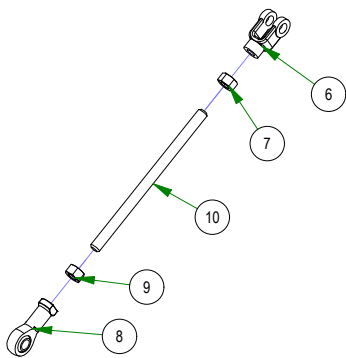

BAD BOY MOWERS

PARTS SECTION: PODIUM SUB ASSEMBLIES

Parts List				Parts List			
ITEM	QTY	PART NUMBER	DESCRIPTION	ITEM	QTY	PART NUMBER	DESCRIPTION
1	4	031-0032-00	2019 Drive Arm Bushing	7	2	013-0016-00	3/8" Left-Handed Fine Threaded Jam Nut
2	2	069-2014-00	2019 Stand On Control Grip	8	2	048-3000-00	Spherical Rod End - Outlaw
3	2	024-6034-00	1/4 DRIVE-TYPE STRAIGHT GREASE FITTING ZINC YELLOW)	9	2	013-6051-00	3/8-24 Hex Nut Zinc
4	1	031-0042-01	2020 Walk-Behind Control Lever Weldment - Left	10	1	035-0002-00	Walk Speed Control Rod
5	1	031-0043-01	2020 Walk-Behind Control Lever Weldment - Right	11	1	035-0007-00	2020 Walk Behind Push Rod (Rod Only)
6	1	046-0001-00	Yoke Left Hand Thread	12	1	048-3001-00	Swivel Heim left handed thread

035-0002-98
Walk Speed Control Linkage