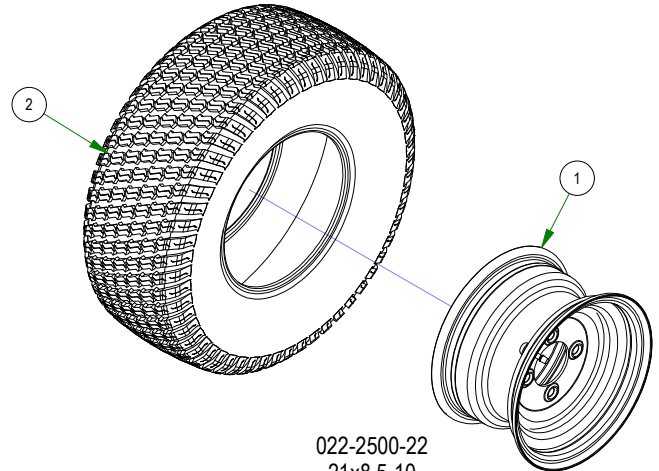

022-2500-22
21x8.5-10
Turf Tire/Black Wheel
48" / 54" Deck