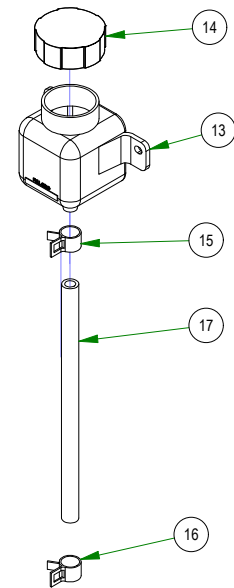

031-0043-00
2020 Walk-Behind Control Lever Assembly - Right

067-8090-04
Walk Behind Hydro Tank Assembly