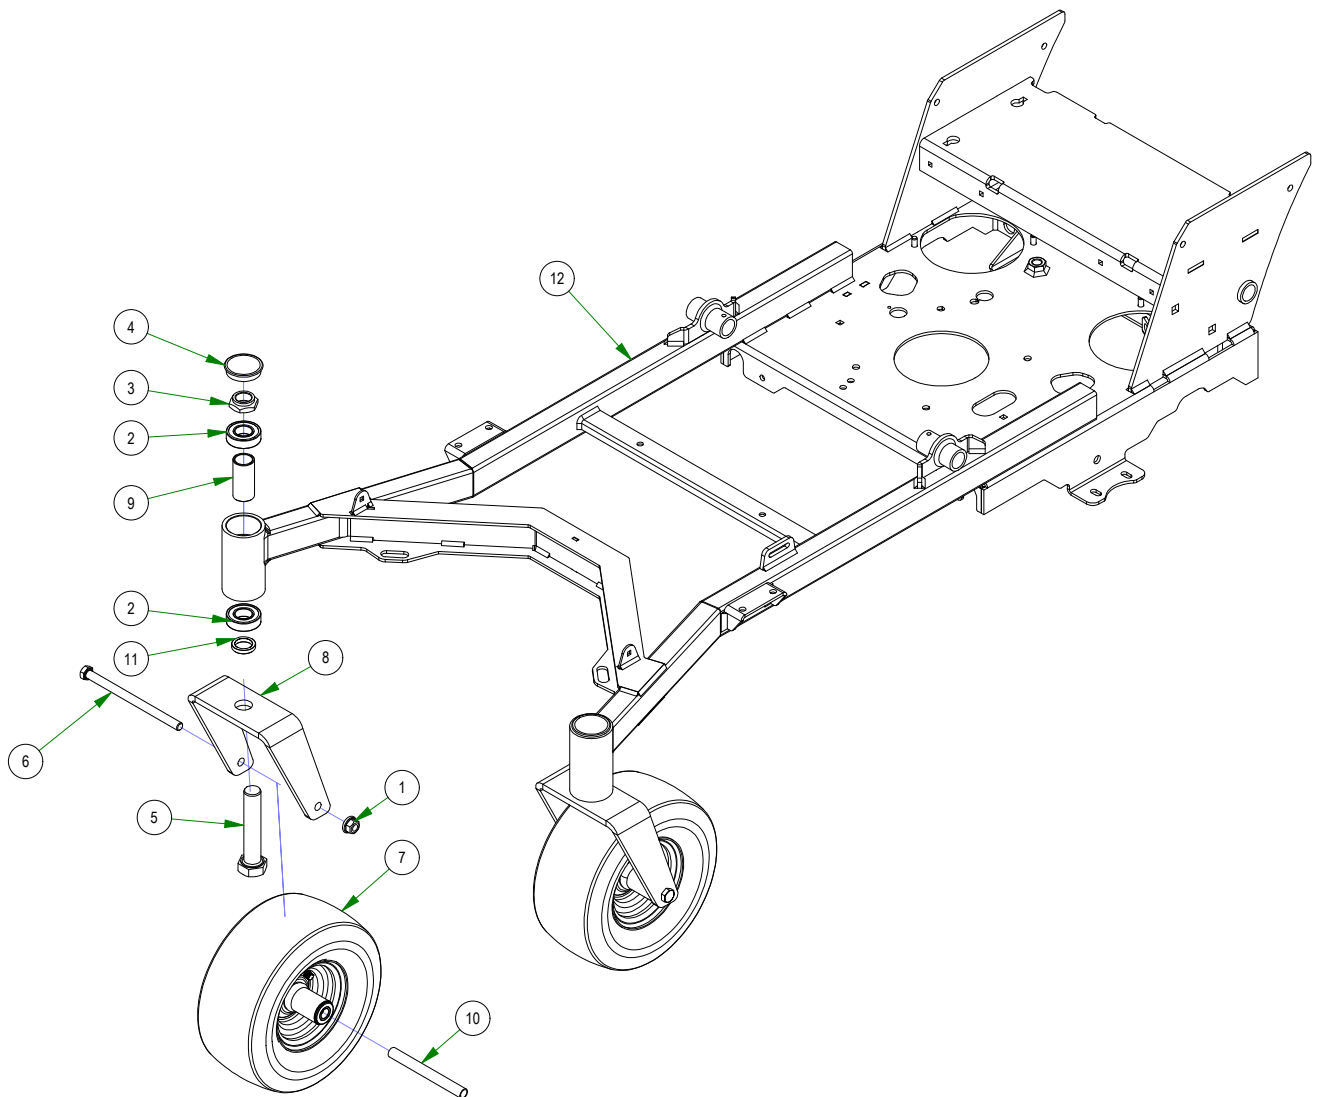

PARTS SECTION: FRONT END

Parts List				Parts List			
ITEM	QTY	PART NUMBER	DESCRIPTION	ITEM	QTY	PART NUMBER	DESCRIPTION
1	2	013-8050-00	1/2-13 NYLON INSERT FLANGE LOCKNUT ZINC	7	2	022-8049-22	11x6.00-5 Front Assembly - Black Wheel
2	4	010-1050-00	1641 BEARING W/2 CONTACT RUBBER SEALS	8	2	023-0002-00	2017 MZ Front fork
3	2	013-9004-00	1"-14 NYLON INSERT JAM LOCKNUT ZINC	9	2	025-0003-00	2016 Front Bearing Spacer
4	2	014-2025-00	2017 Bearing Cover	10	2	025-0008-00	Front Wheel Spanner
5	2	018-0005-00	1"-14 X 5 HEX CAP SCREW (GR.8) ZINC YELLOW	11	2	058-1000-00	1.02 ID X 1.38 OD X .250 THK SPACER ZINC
6	2	018-0035-00	1/2-13 X 7-1/2 HEX CAP SCREW (GR.5) ZINC	12	1	070-5102-00	2023 Walk Frame