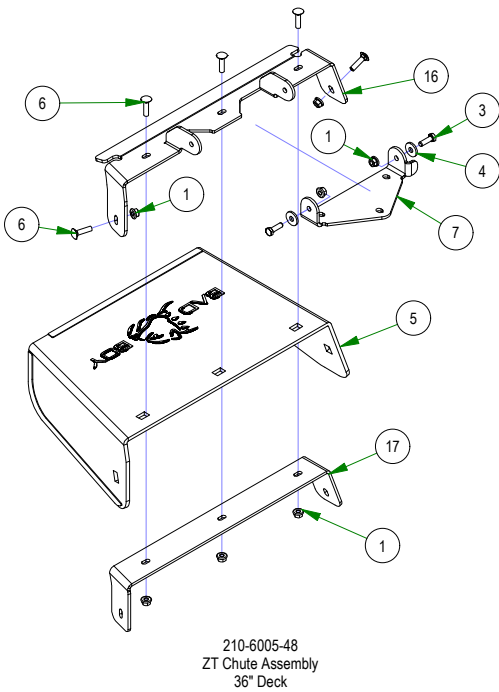

BAD BOY MOWERS

PARTS SECTION:

Parts List				Parts List			
ITEM	QTY	PART NUMBER	DESCRIPTION	ITEM	QTY	PART NUMBER	DESCRIPTION
1	14	013-8049-00	5/16-18 NYLON INSERT FLANGE LOCKNUT ZINC	15	2	039-6945-00	Deck Idler
2	2	013-8050-00	1/2-13 NYLON INSERT FLANGE LOCKNUT ZINC	16	1	039-4870-00	Discharge Upper Chute Bracket
3	4	018-2007-00	5/16-18 X 1 HEX CAP SCREW (GR.5) ZINC	17	1	039-4871-00	Discharge Lower Chute Bracket
4	4	019-6042-00	.360 ID X .983 OD X .120 THICK FLAT WASHER NYLON	18	1	033-8050-00	5" Idler Pulley
5	2	210-6005-00	Rubber Discharge Chute	19	1	025-5337-00	SPACER
6	10	018-4703-00	5/16-18 X 1-1/4 CARRIAGE BOLT ZINC	20	2	024-0001-00	1/4-28 Grease Fitting
7	2	206-6017-00	Discharge Chute Hanger (deck mounted)	21	2	048-6004-00	2018 Maverick Bushing Sleeve
8	1	037-4000-01	4000 Series Spindle Housing	22	4	048-6005-00	2018 Maverick Bushing
9	1	037-4002-00	4000 Series Spindle Spacer	23	1	028-0004-03	2022 Isolator Turnbuckle Body
10	1	037-9050-00	Locking Collar w/ 1/4"-20 Set Screw	24	1	025-5203-00	Spacer 3/4 OD x 1/2 ID x 3/4 Length
11	2	037-8002-00	Spindle Dust Cap	25	1	033-5000-00	5 3/4" Deck Idler Pulley
12	1	037-6026-00	Spindle Shaft	26	1	039-4864-00	60" Discharge Chute Upper Hanger
13	4	037-6023-00	Bearing - 6206	27	1	039-4863-00	60" Discharge Lower Bracket
14	2	018-7016-00	1/2-13 x 3 GR5 Hex Bolt Zinc