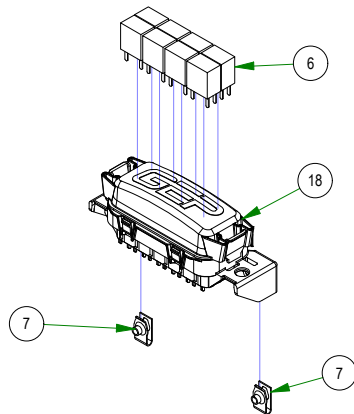

039-5944-01
ZT Pump Idler

086-0008-20
2020 Electric Start Walk Behind Harness