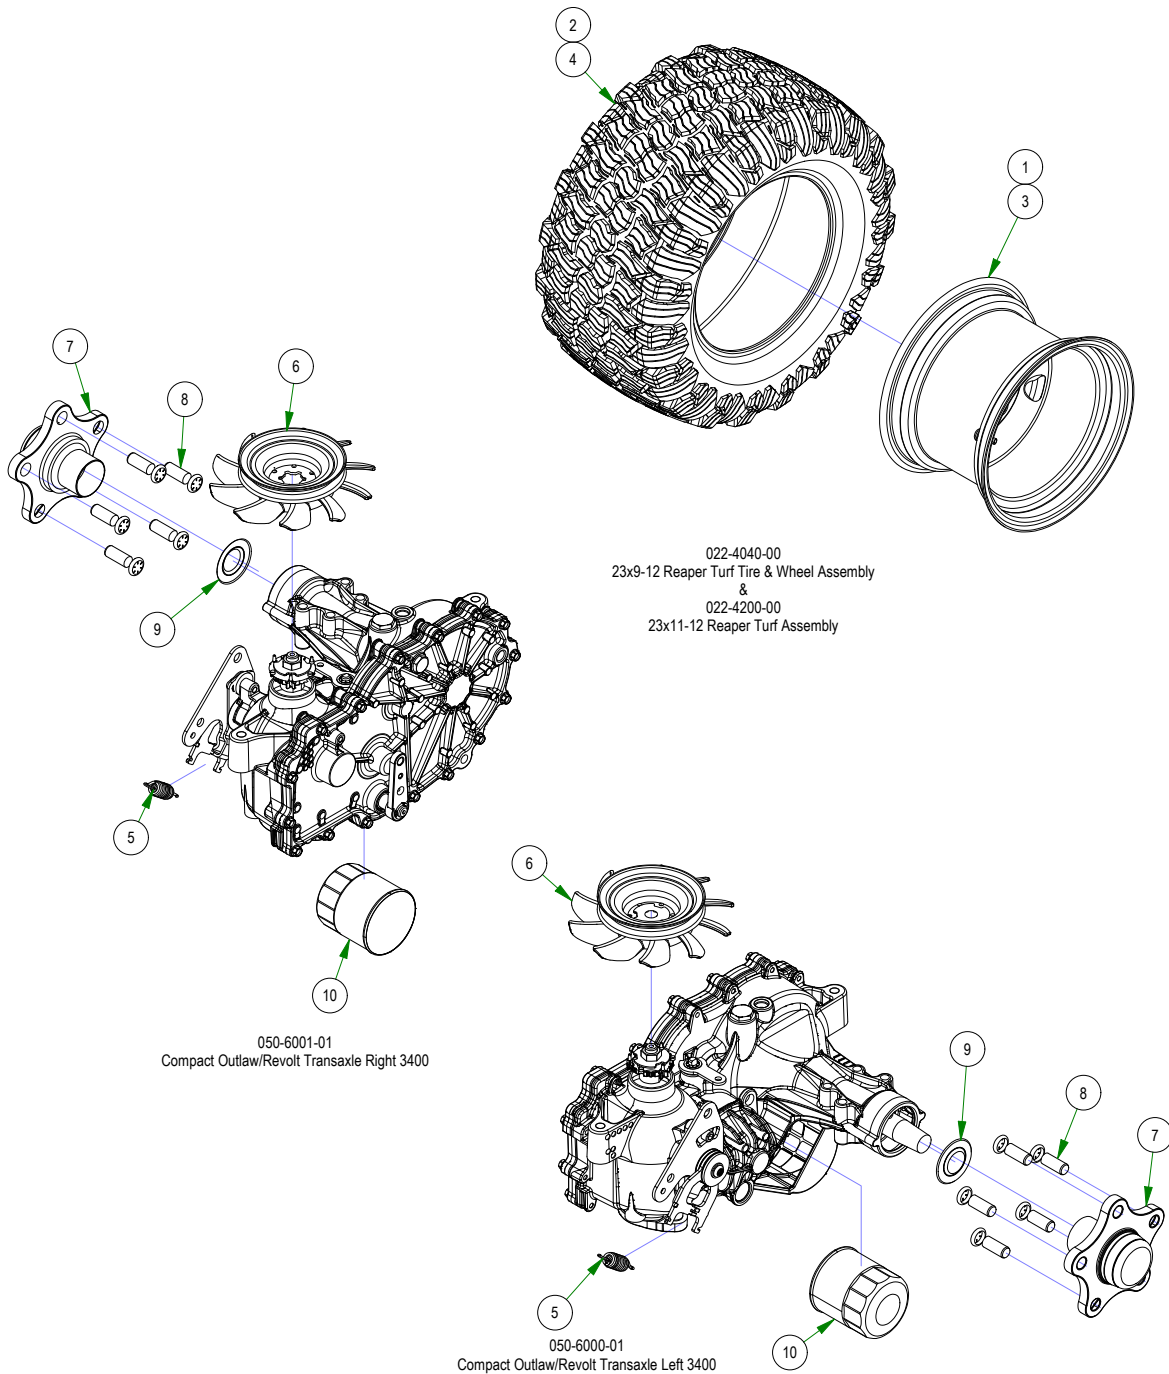

# PARTS SECTION: DECK SUB ASSEMBLIES

Parts List				Parts List			
ITEM	QTY	PART NUMBER	DESCRIPTION	ITEM	QTY	PART NUMBER	DESCRIPTION
1	7	013-8049-00	5/16-18 NYLON INSERT FLANGE LOCKNUT ZINC	6	1	039-4871-00	Discharge Lower Chute Bracket
2	2	018-2007-00	5/16-18 X 1 HEX CAP SCREW (GR.5) ZINC	7	1	206-6017-00	Discharge Chute Hanger (deck mounted)
3	5	018-4703-00	5/16-18 X 1-1/4 CARRIAGE BOLT ZINC	8	1	210-6005-00	Rubber Discharge Chute
4	2	019-6042-00	.360 ID X .983 OD X .120 THICK FLAT WASHER NYLON	9	1	039-4863-00	60" Discharge Lower Bracket
5	1	039-4870-00	Discharge Upper Chute Bracket	10	1	039-4864-00	60" Discharge Chute Upper Hanger

# PARTS SECTION: FRONT FORK

Parts List				Parts List			
ITEM	QTY	PART NUMBER	DESCRIPTION	ITEM	QTY	PART NUMBER	DESCRIPTION
1	1	013-8050-00	1/2-13 NYLON INSERT FLANGE LOCKNUT ZINC	6	1	022-3088-00	13x6.50-6 Black No Flat Assembly
2	1	013-9004-00	1"-14 NYLON INSERT JAM LOCKNUT ZINC	7	1	023-1010-00	2019 Stand-on Front Fork Weldment
3	1	014-2025-00	2017 Bearing Cover	8	1	025-5202-00	Front Wheel Spanner
4	1	018-0005-00	1"-14 X 5 HEX CAP SCREW (GR.8) ZINC YELLOW	9	1	058-1000-00	Spacer, 1x1.375x.25
5	1	018-0040-00	1/2-13 X 8-1/2 HEX CAP SCREW (GR.5) ZINC				

# PARTS SECTION: WHEEL SUBASSEMBLIES

Parts List				Parts List			
ITEM	QTY	PART NUMBER	DESCRIPTION	ITEM	QTY	PART NUMBER	DESCRIPTION
1	1	022-3011-00	12x7" Black Wheel	6	1	050-2072-00	Fan/Pulley Kit for CZT Also for the 050-0075-01
2	1	022-4035-00	23x9-12 Reaper Turf Tire Only	7	1	050-2077-00	5 Bolt Hub Kit
3	1	022-4070-00	12x8.5 Black Wheel	8	5	050-2012-00	Transaxle Wheel Studs/ Drum Brake Studs
4	1	022-4195-00	Tire, 23/11x12 Reaper Turf	9	1	050-8011-00	Seal Kit for 3400 Transaxle fits the 050-6000-01 / 050-6001-01
5	1	034-9080-00	Gold Transaxle Spring	10	1	063-1050-00	ZT Hydraulic Filter