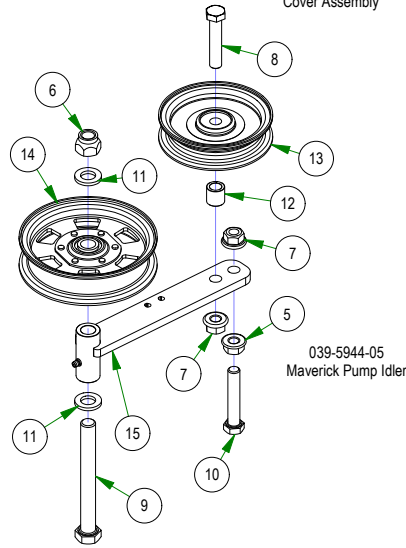

BAD BOY MOWERS

PARTS SECTION: FRAME SUB ASSEMBLIES

BAD BOY MOWERS

PARTS SECTION: FRAME SUB ASSEMBLIES

Parts List				Parts List			
ITEM	QTY	PART NUMBER	DESCRIPTION	ITEM	QTY	PART NUMBER	DESCRIPTION
1	6	013-8049-00	5/16-18 NYLON INSERT FLANGE LOCKNUT ZINC	16	1	051-0016-00	ZT/Maverick Hydro Tank Hose
2	1	014-5300-00	2021 Maverick Rear Cover Assembly	17	1	066-5050-00	Hydraulic Tank Cap
3	6	018-5044-00	3/8-16 X 1 CARRIAGE BOLT (GR.5) ZINC	18	1	067-8090-00	350ml Expansion Tank
4	2	026-0226-00	2022 Maverick Rear Cover Side Plate - Painted	19	1	072-8065-00	3/8" Hose Clamp
5	1	013-5300-00	1/2-13 HEX SERRATED FLANGE NUT HARD/ZINC	20	1	072-8066-00	1/2 Hose Clamp
6	1	013-7021-00	5/8-11 NYLON INSERT LOCKNUT ZINC	21	12	040-6080-00	Ratchet Fastener
7	2	013-8050-00	1/2-13 NYLON INSERT FLANGE LOCKNUT ZINC	22	1	079-3470-18	2018 Maverick Floorboard
8	1	018-0015-00	1/2-13 X 2-1/2 HEX CAP SCREW GR 5 ZINC	23	1	081-4001-00	2021 Maverick Floor Mat W/ Reaper Tread
9	1	018-6016-00	5/8-11 X 5-1/2 HEX CAP SCREW (GR.5) ZINC	24	4	010-1050-00	1641 BEARING W/2 CONTACT RUBBER SEALS
10	1	018-6036-00	1/2-13 X 2-3/4 HEX CAP SCREW (GR.5) ZINC	25	2	025-0003-00	2016 Front Bearing Spacer
11	2	019-6017-00	.635 ID X 1.120 OD X .140 THICK FLAT WASHER NYLON	26	1	250-2751-00	2021 Maverick I-Beam Front Arm RH Short Weldment - Painted
12	1	025-5203-00	.51 ID X .75 OD X .75 LGTH SOLID SPACER ZINC	27	1	250-2801-00	2021 Maverick I-Beam Front Arm LH Weldment - Painted
13	1	033-6001-00	4 3/4" Idler Pulley	28	1	250-2851-00	2021 Maverick I-Beam Front Arm RH Long Weldment - Painted
14	1	033-8000-00	5 3/4 Idler Pulley, 5/8 Bore	29	1	250-2752-00	2022 42" Maverick I-Beam Front Arm - RH - Painted
15	1	039-6945-00	Deck Idler	30	1	250-2802-00	2022 42" Maverick I-Beam Front Arm - LH - Painted