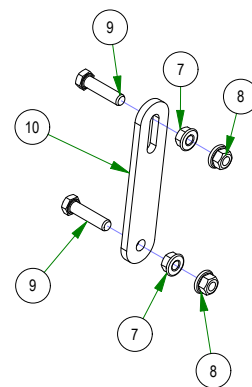

039-2127-17
Deck Hanger Assembly