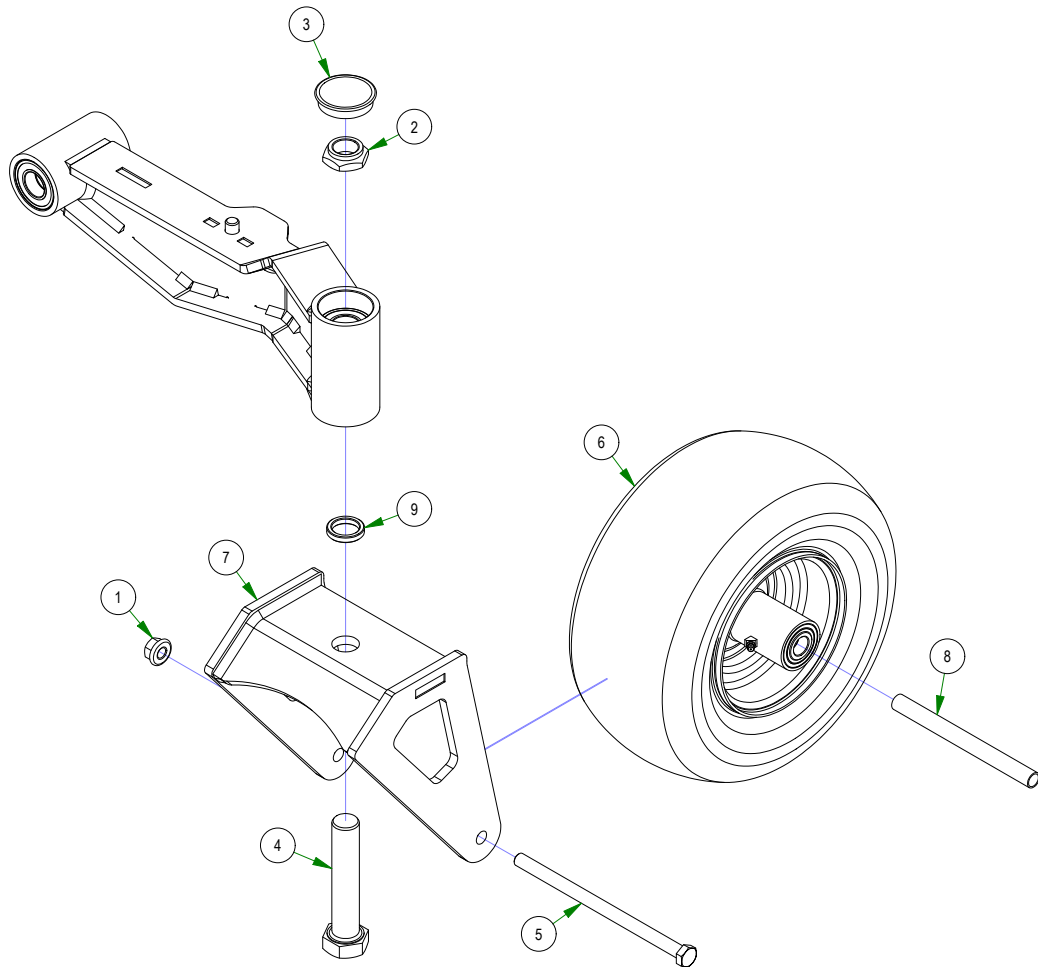

# PARTS SECTION: DECK SUB ASSEMBLIES

Parts List				Parts List			
ITEM	QTY	PART NUMBER	DESCRIPTION	ITEM	QTY	PART NUMBER	DESCRIPTION
1	7	013-8049-00	5/16-18 NYLON INSERT FLANGE LOCKNUT ZINC	6	1	039-4871-00	Discharge Lower Chute Bracket
2	2	018-2007-00	5/16-18 X 1 HEX CAP SCREW (GR.5) ZINC	7	1	206-6017-00	Discharge Chute Hanger (deck mounted)
3	5	018-4703-00	5/16-18 X 1-1/4 CARRIAGE BOLT ZINC	8	1	210-6005-00	Rubber Discharge Chute
4	2	019-6042-00	.360 ID X .983 OD X .120 THICK FLAT WASHER NYLON	9	1	039-4863-00	60" Discharge Lower Bracket
5	1	039-4870-00	Discharge Upper Chute Bracket	10	1	039-4864-00	60" Discharge Chute Upper Hanger

210-6005-48  
ZT Chute Assembly  
42" & 48" Deck

210-6005-98  
Discharge Chute Assembly  
54" & 60" Deck

BAD BOY MOWERS

# PARTS SECTION: FRONT FORK

Parts List				Parts List			
ITEM	QTY	PART NUMBER	DESCRIPTION	ITEM	QTY	PART NUMBER	DESCRIPTION
1	1	013-8050-00	1/2-13 NYLON INSERT FLANGE LOCKNUT ZINC	6	1	022-3088-00	13x6.50-6 Black No Flat Assembly
2	1	013-9004-00	1"-14 NYLON INSERT JAM LOCKNUT ZINC	7	1	023-1010-00	2019 Stand-on Front Fork Weldment
3	1	014-2025-00	2017 Bearing Cover	8	1	025-5202-00	Front Wheel Spanner
4	1	018-0005-00	1"-14 X 5 HEX CAP SCREW (GR.8) ZINC YELLOW	9	1	058-1000-00	Spacer, 1x1.375x.25
5	1	018-0040-00	1/2-13 X 8-1/2 HEX CAP SCREW (GR.5) ZINC				