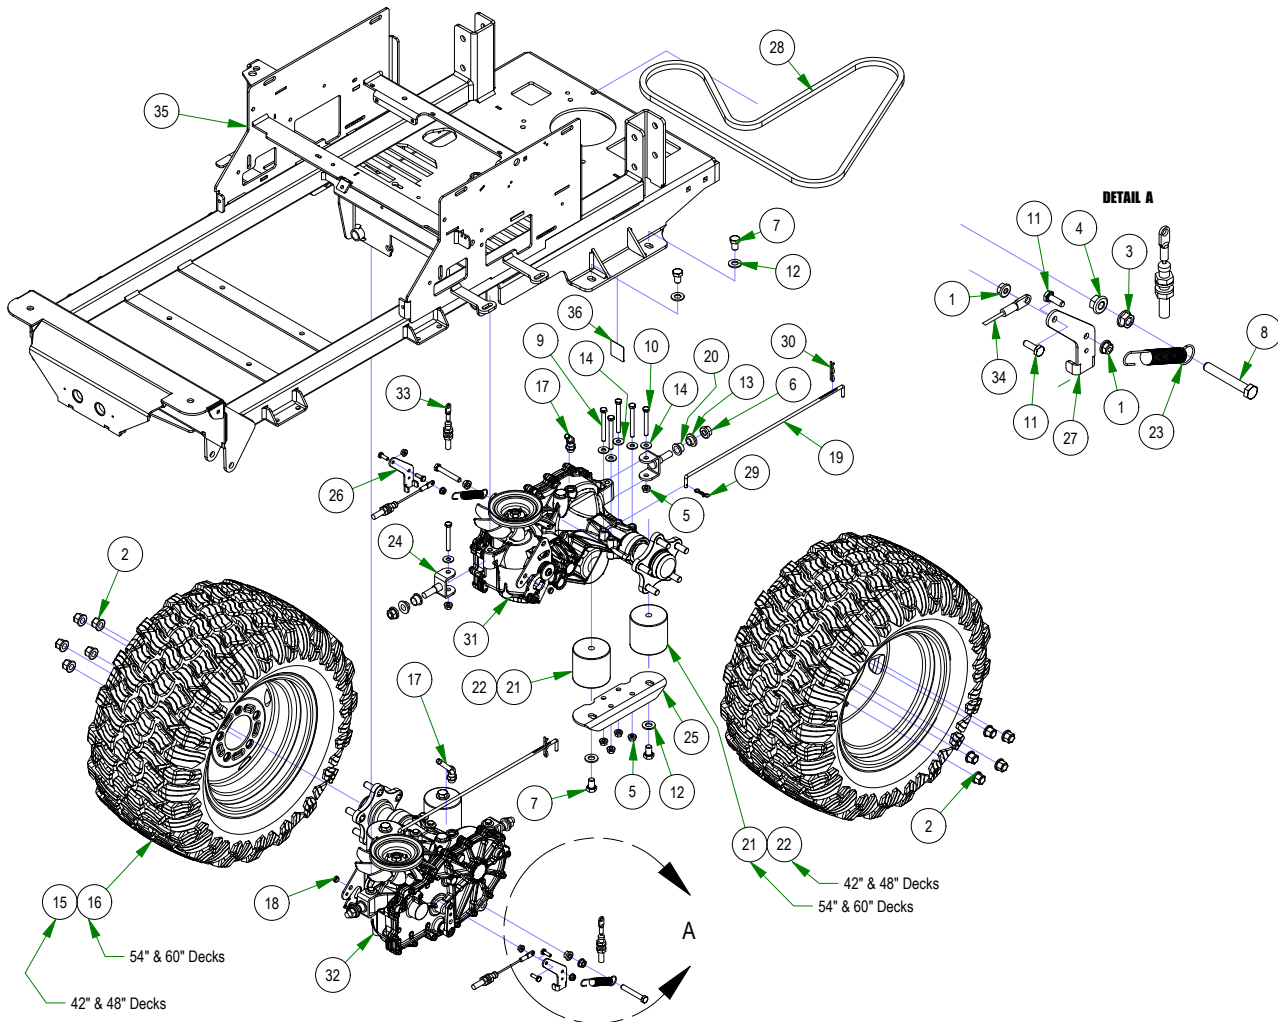

Parts List				Parts List			
ITEM	QTY	PART NUMBER	DESCRIPTION	ITEM	QTY	PART NUMBER	DESCRIPTION
1	4	013-2050-00	1/4-20 NYL INSERT FLANGE LOCKNUT ZINC	19	2	028-0070-00	Neutral Rod
2	10	013-3000-00	Acorn Lug Nut	20	4	032-5052-00	.627 ID X .753 OD X .500 LGTH X 1.000 FLG OD X .094 FLG THICK FLANGED BEARING OIL-IMPREG BRNZ
3	2	013-5201-00	3/8-16 HEX SERRATED FLANGE NUT HARD/ZINC	21	4	032-9000-00	Vibration Mount-Green Dot
4	2	013-5202-00	3/8-16 NYLON INSERT FLANGE LOCKNUT (GR.F) ZINC	22	4	032-9002-00	Vibration Mount- Red Dot
5	12	013-8049-00	5/16-18 NYLON INSERT FLANGE LOCKNUT ZINC	23	2	034-1026-00	Brake Return Spring
6	4	013-8050-00	1/2-13 NYLON INSERT FLANGE LOCKNUT ZINC	24	4	039-0001-00	Maverick Rear Transaxle Pivot Bracket
7	8	018-1055-00	1/2-13 X 3/4 HEX CAP SCREW (GR.5) ZINC	25	2	039-1306-00	Rear Suspension Transaxle Mount
8	2	018-2071-00	3/8-16 X 2-1/2 HEX TAP BOLT (GR.5) ZINC Fully Threaded	26	1	039-1320-00	Brake Arm Ext (Left)
9	8	018-4701-00	5/16-18 X 3 HEX CAP SCREW (GR.5) ZINC	27	1	039-1321-00	Brake Arm Ext (Right)
10	4	018-5344-00	5/16-18 X 2-1/2 HEX CAP SCREW (GR.5) ZINC	28	1	041-7400-00	75.8" Pump Belt
11	4	018-8052-00	1/4-20 X 3/4 HEX CAP SCREW (GR.5) ZINC	29	2	044-2004-00	Bow Pin
12	8	019-5702-00	1/2 SAE FLAT WASHER (1-1/16" OD) GR.8 ZINC YELLOW	30	2	044-2008-00	Neutral Rod Clip
13	4	019-8027-00	.525 ID SHOULDER WASHER NYLON	31	1	050-6000-01	Compact Outlaw/Revolt Transaxle Left 3400
14	12	019-8044-00	5/16 USS FLAT WASHER (7/8 OD) ZINC	32	1	050-6001-01	Compact Outlaw/Revolt Transaxle Right 3400
15	2	022-4040-00	23x9-12 Reaper Turf Tire & Wheel Assembly	33	1	064-3050-21	2021 Load Balanced Brake Cable 1
16	2	022-4200-00	23x11-12 Reaper Turf Assembly	34	1	064-3051-21	2021 Load Balanced Brake Cable 2
17	2	024-1200-00	ZT Fitting, 3/8 x 3/8 45 Degree, 4603-6-6	35	1	070-2303-00	2023 Maverick Frame - Painted
18	2	025-0036-00	Drive Arm Transaxle Spacer	36	1	091-0019-00	Patent Decal