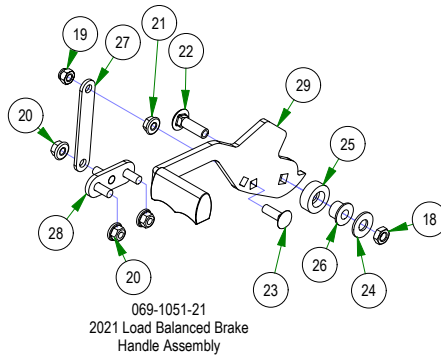

BAD BOY MOWERS

PARTS SECTION: FRAME SUB ASSEMBLIES

BAD BOY MOWERS

PARTS SECTION: FRAME SUB ASSEMBLIES

Parts List				Parts List			
ITEM	QTY	PART NUMBER	DESCRIPTION	ITEM	QTY	PART NUMBER	DESCRIPTION
1	8	017-9077-00	Pillow Block MZ	26	1	032-5053-00	.377 ID X .625 OD X .500 HGT X .880 FLNG DIA X .060 FLNG THK
2	4	017-9079-00	Pillow Block Strap				BUSHING BRONZE
3	2	013-8049-00	5/16-18 NYLON INSERT FLANGE LOCKNUT ZINC	27	1	039-0170-00	Brake Cable Extension Plate
4	2	018-8065-00	5/16-18 X 1 CARRIAGE BOLT (GR.8) ZINC	28	1	039-0171-00	Brake Load Balancer Lower Weldment
5	1	026-0019-00	2017 MZ/ZT Shallow Foot Pedal	29	1	069-1051-00	Load Balanced Brake Handle with Grip
6	1	031-0500-00	2017 MZ/ZT Deck Pedal Lever	30	1	071-6065-04	Set of Armrests-SS Front Adj
7	1	013-6051-00	3/8-24 HEX NUT ZINC YELLOW	31	1	071-6065-05	Weight Adjust Indicator Knob Assy
8	1	019-5029-00	3/8 FLAT WASHER USS (1" OD) ZINC	32	1	071-6065-06	4" Single Locking Track Kit
9	1	019-5037-00	3/8 SPLIT LOCKWASHER ZINC	33	1	071-6065-07	Delta Plunger Switch - N.O.
10	1	026-1100-00	2017 MZ/ZT Cam Plate	34	1	071-6065-10	Recliner Adjustment Knob-New
11	1	028-0014-00	2017 Deck Height Dial Rod ZT	35	1	071-6065-13	Bellows w/Hardware
12	1	013-0017-00	3/8-16 Half Jam Nut	36	1	071-6065-14	2" Retractable Belt Kit w/Spacers
13	1	013-5201-00	3/8-16 HEX SERRATED FLANGE NUT HARD/ZINC	37	1	071-6065-15	Back Cover for I3M - Recl - Logos
14	1	018-3000-00	3/8-16 X 2 HEX CAP SCREW (GR.5) ZINC	38	1	071-6065-16	Cushion Cover Kit for I3M-Logo
15	1	019-5029-00	3/8 FLAT WASHER USS (1" OD) ZINC	39	1	083-4050-00	Tachometer
16	1	034-8045-00	Seat Spring	40	2	013-5019-00	10-24 Nylon Insert Locknut Zinc Orange Nylon
17	1	064-8083-00	Seat Strap with Buckles	41	1	018-1040-00	Light Plug
18	1	013-0012-00	3/8-16 HEX JAM 2-WAY REVERSIBLE CENTER LOCKNUT ZINC	42	2	018-5200-00	10-24 X 5/8 BS Button Head Bolt
19	1	013-8042-00	5/16-18 NYLON INSERT CAP LOCKNUT ZINC (BLK CAP)	43	1	055-8020-00	Throttle Lever Assembly
20	3	013-8049-00	5/16-18 NYLON INSERT FLANGE LOCKNUT ZINC	44	1	056-8058-00	PTO Engager
21	1	013-9002-00	5/16-18 HEX SERRATED FLANGE NUT HARD/ZINC	45	1	077-8076-00	Ignition Switch
22	1	018-5043-00	3/8-16 X 1-1/4 CARRIAGE BOLT ZINC	46	1	079-3461-00	2022 Maverick HD control panel
23	1	018-8065-00	5/16-18 X 1 CARRIAGE BOLT (GR.8) ZINC	47	1	083-4013-00	Tachometer
24	1	019-5029-00	3/8 FLAT WASHER USS (1" OD) ZINC	48	1	091-4072-00	2023 MZ/Magnum/ZT/Maverick Control Panel Decal
25	1	025-0001-00	2015 Brake Lever Spacer	49	1	086-1202-01	Relay Block Cover Replacement Kit
				50	4	086-1202-19	Relay