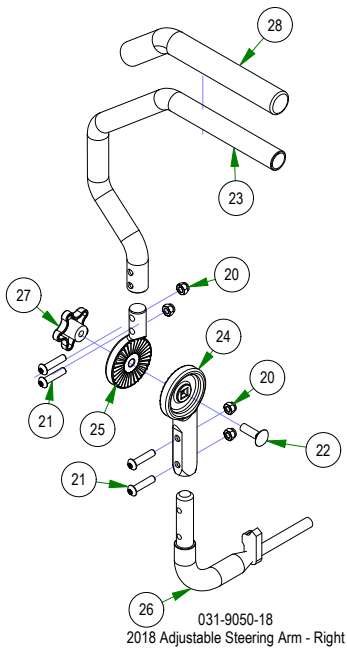

Parts List				Parts List			
ITEM	QTY	PART NUMBER	DESCRIPTION	ITEM	QTY	PART NUMBER	DESCRIPTION
1	1	013-8043-00	5/16-18 HEX NUT ZINC	19	1	069-4010-00	Rubber Grip
2	1	018-8063-00	5/16-18 X 3/4 HEX CAP SCREW (GR.5) ZINC	20	4	013-8047-00	5/16-18 NYL INS L/N ZC
3	1	024-6034-00	1/4" Press in Grease Fitting	21	4	018-2020-18	5/16-18 UNC X 1-3/8" BHCS, TORX DRIVE, GR 5
4	2	031-0032-00	2019 Drive Arm Bushing	22	1	018-5043-00	3/8-16 X 1-1/4 CARRIAGE BOLT ZINC
5	1	031-0053-00	2021 Drive Actuator RH Weldment	23	1	031-9010-18	Upper Tube-Adjustable Steering
6	1	013-8043-00	5/16-18 HEX NUT ZINC	24	1	031-9015-18	2018 Lower Adjuster - Steering Arm- Right
7	1	018-8063-00	5/16-18 X 3/4 HEX CAP SCREW (GR.5) ZINC	25	1	031-9016-18	2018 Upper Adjuster - Steering Arm- Right
8	1	024-6034-00	1/4" Press in Grease Fitting	26	1	031-9025-18	Steering Arm Elbow (Right)
9	2	031-0032-00	2019 Drive Arm Bushing	27	1	045-5000-00	Black Knob for Adjustable Steering Arm
10	1	031-0054-00	2021 Drive Actuator LH Weldment	28	1	069-4010-00	Rubber Grip
11	4	013-8047-00	5/16-18 NYL INS L/N ZC	29	2	013-6051-00	3/8" Fine Threaded Jam Nut
12	4	018-2020-18	5/16-18 UNC X 1-3/8" BHCS, TORX DRIVE, GR 5	30	1	035-5450-01	Push Rod - Right (Rod Only)
13	1	018-5043-00	3/8-16 X 1-1/4 CARRIAGE BOLT ZINC	31	1	048-3000-00	Spherical Rod End - Outlaw
14	1	031-9010-18	Upper Tube-Adjustable Steering	32	1	099-2009-00	Quick Release Ball Joint
15	1	031-9014-18	2018 Lower Adjuster - Steering Arm- Left	33	2	013-6051-00	3/8" Fine Threaded Jam Nut
16	1	031-9017-18	2018 Upper Adjuster - Steering Arm- Left	34	1	035-5451-01	Push Rod LH (Rod Only)
17	1	031-9020-18	Steering Arm Elbow (Left)	35	1	048-3000-00	Spherical Rod End - Outlaw
18	1	045-5000-00	Black Knob for Adjustable Steering Arm	36	1	099-2009-00	Quick Release Ball Joint