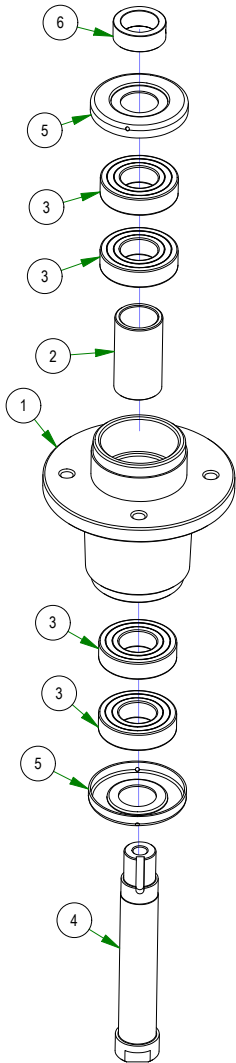

BAD BOY MOWERS

PARTS SECTION: DECK SUB ASSEMBLIES

Parts List				Parts List			
ITEM	QTY	PART NUMBER	DESCRIPTION	ITEM	QTY	PART NUMBER	DESCRIPTION
1	1	037-4000-01	4000 Series Spindle Housing	13	1	025-5203-00	Spacer 3/4 OD x 1/2 ID x 3/4 Length
2	1	037-4002-00	4000 Series Spindle Spacer	14	1	033-8050-00	5" Idler Pulley
3	4	037-6023-00	Bearing - 6206	15	1	039-6945-00	Deck Idler
4	1	037-6026-00	Spindle Shaft	16	1	013-0019-00	NUT, 5/8-18
5	2	037-8002-00	Spindle Dust Cap	17	1	013-0020-00	NUT, 5/8-18LH
6	1	037-9050-00	Locking Collar w/ 1/4"-20 Set Screw	18	2	024-0001-00	1/4-28 Grease Fitting
7	2	013-5201-00	3/8-16 HEX SERRATED FLANGE NUT HARD/ZINC	19	1	048-6001-00	2018 Maverick Toplink Body
8	2	013-5202-00	3/8-16 NYLON INSERT FLANGE LOCKNUT (GR.F) ZINC	20	1	048-6002-00	2018 Maverick Bushing Retainer Left-Handed
9	2	018-6012-00	3/8-16 X 1-1/2 HEX CAP SCREW (GR.5) ZINC	21	1	048-6003-00	2018 Maverick Bushing Retainer Right-Handed
10	1	039-2127-00	2017 MZ/IT Deck Hanger	22	2	048-6004-00	2018 Maverick Bushing Sleeve
11	1	013-8050-00	1/2-13 NYLON INSERT FLANGE LOCKNUT ZINC	23	4	048-6005-00	2018 Maverick Bushing
12	1	018-6036-00	1/2-13 X 2-3/4 HEX CAP SCREW (GR.5) ZINC				

037-4000-00
OUTLAW SPINDLE ASSEMBLY