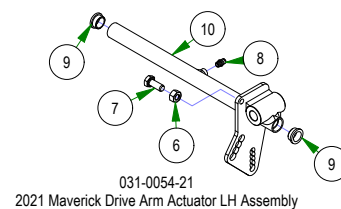

# PARTS SECTION: DRIVE ARM SUBASSEMBLIES

Parts List				Parts List			
ITEM	QTY	PART NUMBER	DESCRIPTION	ITEM	QTY	PART NUMBER	DESCRIPTION
1	1	013-8043-00	5/16-18 HEX NUT ZINC	19	1	069-4010-00	Rubber Grip
2	1	018-8063-00	5/16-18 X 3/4 HEX CAP SCREW (GR.5) ZINC	20	4	013-8047-00	5/16-18 NYL INS L/N ZC
3	1	024-6034-00	1/4" Press in Grease Fitting	21	4	018-2020-18	5/16-18 UNC X 1-3/8" BHCS, TORX DRIVE, GR 5
4	2	031-0032-00	2019 Drive Arm Bushing	22	1	018-5043-00	3/8-16 X 1-1/4 CARRIAGE BOLT ZINC
5	1	031-0053-00	2021 Drive Actuator RH Weldment	23	1	031-9010-18	Upper Tube-Adjustable Steering
6	1	013-8043-00	5/16-18 HEX NUT ZINC	24	1	031-9015-18	2018 Lower Adjuster - Steering Arm- Right
7	1	018-8063-00	5/16-18 X 3/4 HEX CAP SCREW (GR.5) ZINC	25	1	031-9016-18	2018 Upper Adjuster - Steering Arm- Right
8	1	024-6034-00	1/4" Press in Grease Fitting	26	1	031-9025-18	Steering Arm Elbow (Right)
9	2	031-0032-00	2019 Drive Arm Bushing	27	1	045-5000-00	Black Knob for Adjustable Steering Arm
10	1	031-0054-00	2021 Drive Actuator LH Weldment	28	1	069-4010-00	Rubber Grip
11	4	013-8047-00	5/16-18 NYL INS L/N ZC	29	2	013-6051-00	3/8" Fine Threaded Jam Nut
12	4	018-2020-18	5/16-18 UNC X 1-3/8" BHCS, TORX DRIVE, GR 5	30	1	035-5450-01	Push Rod - Right (Rod Only)
13	1	018-5043-00	3/8-16 X 1-1/4 CARRIAGE BOLT ZINC	31	1	048-3000-00	Spherical Rod End - Outlaw
14	1	031-9010-18	Upper Tube-Adjustable Steering	32	1	099-2009-00	Quick Release Ball Joint
15	1	031-9014-18	2018 Lower Adjuster - Steering Arm- Left	33	2	013-6051-00	3/8" Fine Threaded Jam Nut
16	1	031-9017-18	2018 Upper Adjuster - Steering Arm- Left	34	1	035-5451-01	Push Rod LH (Rod Only)
17	1	031-9020-18	Steering Arm Elbow (Left)	35	1	048-3000-00	Spherical Rod End - Outlaw
18	1	045-5000-00	Black Knob for Adjustable Steering Arm	36	1	099-2009-00	Quick Release Ball Joint