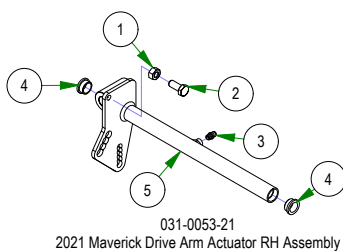

# PARTS SECTION: DRIVE ARM SUBASSEMBLIES

Parts List				Parts List			
ITEM	QTY	PART NUMBER	DESCRIPTION	ITEM	QTY	PART NUMBER	DESCRIPTION
1	1	013-8043-00	5/16-18 HEX NUT ZINC	19	1	069-4010-00	Rubber Grip
2	1	018-8063-00	5/16-18 X 3/4 HEX CAP SCREW (GR.5) ZINC	20	4	013-8047-00	5/16-18 NYL INS L/N ZC
3	1	024-6034-00	1/4" Press in Grease Fitting	21	4	018-2020-18	5/16-18 UNC X 1-3/8" BHCS, TORX DRIVE, GR 5
4	2	031-0032-00	2019 Drive Arm Bushing	22	1	018-5043-00	3/8-16 X 1-1/4 CARRIAGE BOLT ZINC
5	1	031-0053-00	2021 Drive Actuator RH Weldment	23	1	031-9010-18	Upper Tube-Adjustable Steering
6	1	013-8043-00	5/16-18 HEX NUT ZINC	24	1	031-9015-18	2018 Lower Adjuster - Steering Arm- Right
7	1	018-8063-00	5/16-18 X 3/4 HEX CAP SCREW (GR.5) ZINC	25	1	031-9016-18	2018 Upper Adjuster - Steering Arm- Right
8	1	024-6034-00	1/4" Press in Grease Fitting	26	1	031-9025-18	Steering Arm Elbow (Right)
9	2	031-0032-00	2019 Drive Arm Bushing	27	1	045-5000-00	Black Knob for Adjustable Steering Arm
10	1	031-0054-00	2021 Drive Actuator LH Weldment	28	1	069-4010-00	Rubber Grip
11	4	013-8047-00	5/16-18 NYL INS L/N ZC	29	2	013-6051-00	3/8" Fine Threaded Jam Nut
12	4	018-2020-18	5/16-18 UNC X 1-3/8" BHCS, TORX DRIVE, GR 5	30	1	035-5450-01	Push Rod - Right (Rod Only)
13	1	018-5043-00	3/8-16 X 1-1/4 CARRIAGE BOLT ZINC	31	1	048-3000-00	Spherical Rod End - Outlaw
14	1	031-9010-18	Upper Tube-Adjustable Steering	32	1	099-2009-00	Quick Release Ball Joint
15	1	031-9014-18	2018 Lower Adjuster - Steering Arm- Left	33	2	013-6051-00	3/8" Fine Threaded Jam Nut
16	1	031-9017-18	2018 Upper Adjuster - Steering Arm- Left	34	1	035-5451-01	Push Rod LH (Rod Only)
17	1	031-9020-18	Steering Arm Elbow (Left)	35	1	048-3000-00	Spherical Rod End - Outlaw
18	1	045-5000-00	Black Knob for Adjustable Steering Arm	36	1	099-2009-00	Quick Release Ball Joint