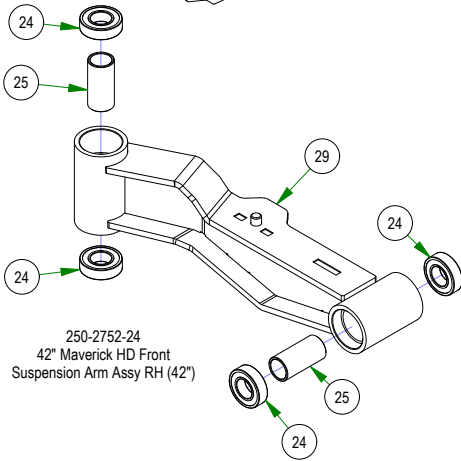

BAD BOY MOWERS

PARTS SECTION: FRAME SUB ASSEMBLIES

BAD BOY MOWERS

PARTS SECTION: FRAME SUB ASSEMBLIES

Parts List				Parts List			
ITEM	QTY	PART NUMBER	DESCRIPTION	ITEM	QTY	PART NUMBER	DESCRIPTION
1	6	013-8049-00	5/16-18 NYLON INSERT FLANGE LOCKNUT ZINC	16	1	051-0016-00	ZT/Maverick Hydro Tank Hose
2	1	014-5300-00	2021 Maverick Rear Cover Assembly	17	1	066-5050-00	Hydraulic Tank Cap
3	6	018-5044-00	3/8-16 X 1 CARRIAGE BOLT (GR.5) ZINC	18	1	067-8090-00	350ml Expansion Tank
4	2	026-0226-00	2022 Maverick Rear Cover Side Plate - Painted	19	1	072-8065-00	3/8" Hose Clamp
5	1	013-5300-00	1/2-13 HEX SERRATED FLANGE NUT HARD/ZINC	20	1	072-8066-00	1/2 Hose Clamp
6	1	013-7021-00	5/8-11 NYLON INSERT LOCKNUT ZINC	21	12	040-6080-00	Ratchet Fastener
7	2	013-8050-00	1/2-13 NYLON INSERT FLANGE LOCKNUT ZINC	22	1	079-3470-18	2018 Maverick Floorboard
8	1	018-0015-00	1/2-13 X 2-1/2 HEX CAP SCREW GR 5 ZINC	23	1	081-4001-00	2021 Maverick Floor Mat W/ Reaper Tread
9	1	018-6016-00	5/8-11 X 5-1/2 HEX CAP SCREW (GR.5) ZINC	24	4	010-1050-00	1641 BEARING W/2 CONTACT RUBBER SEALS
10	1	018-6036-00	1/2-13 X 2-3/4 HEX CAP SCREW (GR.5) ZINC	25	2	025-0003-00	2016 Front Bearing Spacer
11	2	019-6017-00	.635 ID X 1.120 OD X .140 THICK FLAT WASHER NYLON	26	1	250-2751-00	2021 Maverick I-Beam Front Arm RH Short Weldment - Painted
12	1	025-5203-00	.51 ID X .75 OD X .75 LGTH SOLID SPACER ZINC	27	1	250-2801-00	2021 Maverick I-Beam Front Arm LH Weldment - Painted
13	1	033-6001-00	4 3/4" Idler Pulley	28	1	250-2851-00	2021 Maverick I-Beam Front Arm RH Long Weldment - Painted
14	1	033-8000-00	5 3/4 Idler Pulley, 5/8 Bore	29	1	250-2752-00	2022 42" Maverick I-Beam Front Arm - RH - Painted
15	1	039-6945-00	Deck Idler	30	1	250-2802-00	2022 42" Maverick I-Beam Front Arm - LH - Painted