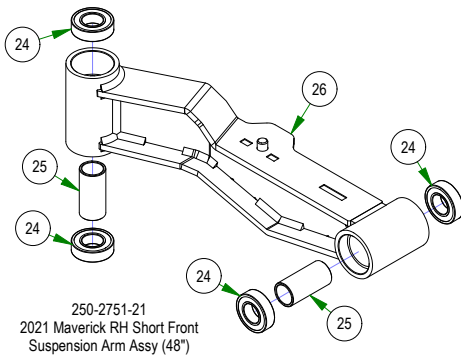

BAD BOY MOWERS

PARTS SECTION: FRAME SUB ASSEMBLIES

BAD BOY MOWERS

PARTS SECTION: FRAME SUB ASSEMBLIES

Parts List				Parts List			
ITEM	QTY	PART NUMBER	DESCRIPTION	ITEM	QTY	PART NUMBER	DESCRIPTION
1	6	013-8049-00	5/16-18 NYLON INSERT FLANGE LOCKNUT ZINC	16	1	051-0016-00	ZT/Maverick Hydro Tank Hose
2	1	014-5300-00	2021 Maverick Rear Cover Assembly	17	1	066-5050-00	Hydraulic Tank Cap
3	6	018-5044-00	3/8-16 X 1 CARRIAGE BOLT (GR.5) ZINC	18	1	067-8090-00	350ml Expansion Tank
4	2	026-0226-00	2022 Maverick Rear Cover Side Plate - Painted	19	1	072-8065-00	3/8" Hose Clamp
5	1	013-5300-00	1/2-13 HEX SERRATED FLANGE NUT HARD/ZINC	20	1	072-8066-00	1/2 Hose Clamp
6	1	013-7021-00	5/8-11 NYLON INSERT LOCKNUT ZINC	21	12	040-6080-00	Ratchet Fastener
7	2	013-8050-00	1/2-13 NYLON INSERT FLANGE LOCKNUT ZINC	22	1	079-3470-18	2018 Maverick Floorboard
8	1	018-0015-00	1/2-13 X 2-1/2 HEX CAP SCREW GR 5 ZINC	23	1	081-4001-00	2021 Maverick Floor Mat W/ Reaper Tread
9	1	018-6016-00	5/8-11 X 5-1/2 HEX CAP SCREW (GR.5) ZINC	24	4	010-1050-00	1641 BEARING W/2 CONTACT RUBBER SEALS
10	1	018-6036-00	1/2-13 X 2-3/4 HEX CAP SCREW (GR.5) ZINC	25	2	025-0003-00	2016 Front Bearing Spacer
11	2	019-6017-00	.635 ID X 1.120 OD X .140 THICK FLAT WASHER NYLON	26	1	250-2751-00	2021 Maverick I-Beam Front Arm RH Short Weldment - Painted
12	1	025-5203-00	.51 ID X .75 OD X .75 LGTH SOLID SPACER ZINC	27	1	250-2801-00	2021 Maverick I-Beam Front Arm LH Weldment - Painted
13	1	033-6001-00	4 3/4" Idler Pulley	28	1	250-2851-00	2021 Maverick I-Beam Front Arm RH Long Weldment - Painted
14	1	033-8000-00	5 3/4 Idler Pulley, 5/8 Bore	29	1	250-2752-00	2022 42" Maverick I-Beam Front Arm - RH - Painted
15	1	039-6945-00	Deck Idler	30	1	250-2802-00	2022 42" Maverick I-Beam Front Arm - LH - Painted