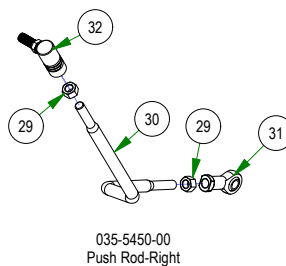

Parts List				Parts List			
ITEM	QTY	PART NUMBER	DESCRIPTION	ITEM	QTY	PART NUMBER	DESCRIPTION
1	1	013-8043-00	5/16-18 HEX NUT ZINC	19	1	069-4010-00	Rubber Grip
2	1	018-8063-00	5/16-18 X 3/4 HEX CAP SCREW (GR.5) ZINC	20	4	013-8047-00	5/16-18 NYL INS L/N ZC
3	1	024-6034-00	1/4" Press in Grease Fitting	21	4	018-2020-18	5/16-18 UNC X 1-3/8" BHCS, TORX DRIVE, GR 5
4	2	031-0032-00	2019 Drive Arm Bushing	22	1	018-5043-00	3/8-16 X 1-1/4 CARRIAGE BOLT ZINC
5	1	031-0053-00	2021 Drive Actuator RH Weldment	23	1	031-9010-18	Upper Tube-Adjustable Steering
6	1	013-8043-00	5/16-18 HEX NUT ZINC	24	1	031-9015-18	2018 Lower Adjuster - Steering Arm- Right
7	1	018-8063-00	5/16-18 X 3/4 HEX CAP SCREW (GR.5) ZINC	25	1	031-9016-18	2018 Upper Adjuster - Steering Arm- Right
8	1	024-6034-00	1/4" Press in Grease Fitting	26	1	031-9025-18	Steering Arm Elbow (Right)
9	2	031-0032-00	2019 Drive Arm Bushing	27	1	045-5000-00	Black Knob for Adjustable Steering Arm
10	1	031-0054-00	2021 Drive Actuator LH Weldment	28	1	069-4010-00	Rubber Grip
11	4	013-8047-00	5/16-18 NYL INS L/N ZC	29	2	013-6051-00	3/8" Fine Threaded Jam Nut
12	4	018-2020-18	5/16-18 UNC X 1-3/8" BHCS, TORX DRIVE, GR 5	30	1	035-5450-01	Push Rod - Right (Rod Only)
13	1	018-5043-00	3/8-16 X 1-1/4 CARRIAGE BOLT ZINC	31	1	048-3000-00	Spherical Rod End - Outlaw
14	1	031-9010-18	Upper Tube-Adjustable Steering	32	1	099-2009-00	Quick Release Ball Joint
15	1	031-9014-18	2018 Lower Adjuster - Steering Arm- Left	33	2	013-6051-00	3/8" Fine Threaded Jam Nut
16	1	031-9017-18	2018 Upper Adjuster - Steering Arm- Left	34	1	035-5451-01	Push Rod LH (Rod Only)
17	1	031-9020-18	Steering Arm Elbow (Left)	35	1	048-3000-00	Spherical Rod End - Outlaw
18	1	045-5000-00	Black Knob for Adjustable Steering Arm	36	1	099-2009-00	Quick Release Ball Joint