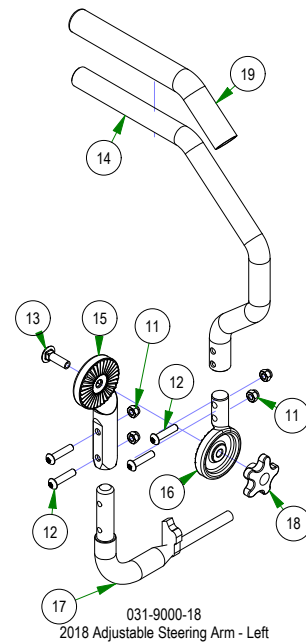

Parts List				Parts List			
ITEM	QTY	PART NUMBER	DESCRIPTION	ITEM	QTY	PART NUMBER	DESCRIPTION
1	1	013-8043-00	5/16-18 HEX NUT ZINC	19	1	069-4010-00	Rubber Grip
2	1	018-8063-00	5/16-18 X 3/4 HEX CAP SCREW (GR.5) ZINC	20	4	013-8047-00	5/16-18 NYL INS L/N ZC
3	1	024-6034-00	1/4" Press in Grease Fitting	21	4	018-2020-18	5/16-18 UNC X 1-3/8" BHCS, TORX DRIVE, GR 5
4	2	031-0032-00	2019 Drive Arm Bushing	22	1	018-5043-00	3/8-16 X 1-1/4 CARRIAGE BOLT ZINC
5	1	031-0053-00	2021 Drive Actuator RH Weldment	23	1	031-9010-18	Upper Tube-Adjustable Steering
6	1	013-8043-00	5/16-18 HEX NUT ZINC	24	1	031-9015-18	2018 Lower Adjuster - Steering Arm- Right
7	1	018-8063-00	5/16-18 X 3/4 HEX CAP SCREW (GR.5) ZINC	25	1	031-9016-18	2018 Upper Adjuster - Steering Arm- Right
8	1	024-6034-00	1/4" Press in Grease Fitting	26	1	031-9025-18	Steering Arm Elbow (Right)
9	2	031-0032-00	2019 Drive Arm Bushing	27	1	045-5000-00	Black Knob for Adjustable Steering Arm
10	1	031-0054-00	2021 Drive Actuator LH Weldment	28	1	069-4010-00	Rubber Grip
11	4	013-8047-00	5/16-18 NYL INS L/N ZC	29	2	013-6051-00	3/8" Fine Threaded Jam Nut
12	4	018-2020-18	5/16-18 UNC X 1-3/8" BHCS, TORX DRIVE, GR 5	30	1	035-5450-01	Push Rod - Right (Rod Only)
13	1	018-5043-00	3/8-16 X 1-1/4 CARRIAGE BOLT ZINC	31	1	048-3000-00	Spherical Rod End - Outlaw
14	1	031-9010-18	Upper Tube-Adjustable Steering	32	1	099-2009-00	Quick Release Ball Joint
15	1	031-9014-18	2018 Lower Adjuster - Steering Arm- Left	33	2	013-6051-00	3/8" Fine Threaded Jam Nut
16	1	031-9017-18	2018 Upper Adjuster - Steering Arm- Left	34	1	035-5451-01	Push Rod LH (Rod Only)
17	1	031-9020-18	Steering Arm Elbow (Left)	35	1	048-3000-00	Spherical Rod End - Outlaw
18	1	045-5000-00	Black Knob for Adjustable Steering Arm	36	1	099-2009-00	Quick Release Ball Joint