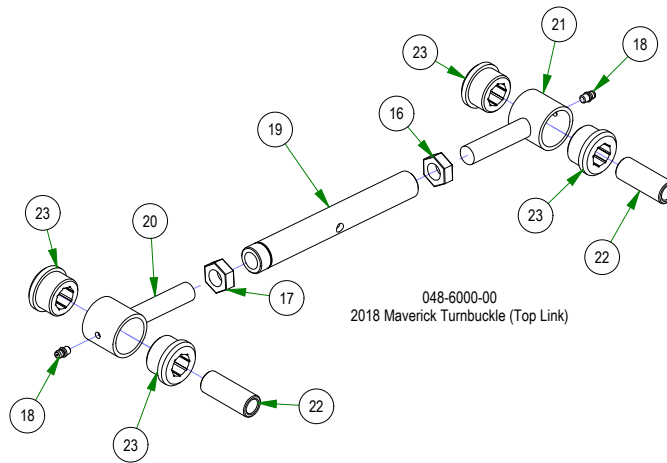

048-6000-00
2018 Maverick Turbuckle (Top Link)