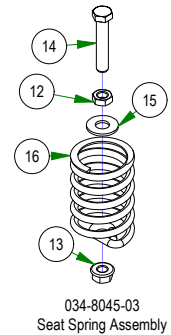

BAD BOY MOWERS

PARTS SECTION: FRAME SUB ASSEMBLIES