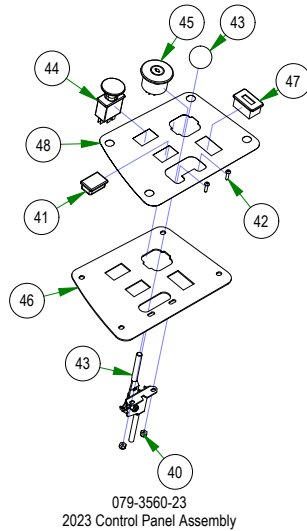

BAD BOY MOWERS

PARTS SECTION: FRAME SUB ASSEMBLIES

BAD BOY MOWERS

PARTS SECTION: FRAME SUB ASSEMBLIES

Parts List				Parts List			
ITEM	QTY	PART NUMBER	DESCRIPTION	ITEM	QTY	PART NUMBER	DESCRIPTION
1	8	017-9077-00	Pillow Block MZ	26	1	032-5053-00	.377 ID X .625 OD X .500 HGT X .880 FLNG DIA X .060 FLNG THK
2	4	017-9079-00	Pillow Block Strap				BUSHING BRONZE
3	2	013-8049-00	5/16-18 NYLON INSERT FLANGE LOCKNUT ZINC	27	1	039-0170-00	Brake Cable Extension Plate
4	2	018-8065-00	5/16-18 X 1 CARRIAGE BOLT (GR.8) ZINC	28	1	039-0171-00	Brake Load Balancer Lower Weldment
5	1	026-0019-00	2017 MZ/ZT Shallow Foot Pedal	29	1	069-1051-00	Load Balanced Brake Handle with Grip
6	1	031-0500-00	2017 MZ/ZT Deck Pedal Lever	30	1	071-6065-04	Set of Armrests-SS Front Adj
7	1	013-6051-00	3/8-24 HEX NUT ZINC YELLOW	31	1	071-6065-05	Weight Adjust Indicator Knob Assy
8	1	019-5029-00	3/8 FLAT WASHER USS (1" OD) ZINC	32	1	071-6065-06	4" Single Locking Track Kit
9	1	019-5037-00	3/8 SPLIT LOCKWASHER ZINC	33	1	071-6065-07	Delta Plunger Switch - N.O.
10	1	026-1100-00	2017 MZ/ZT Cam Plate	34	1	071-6065-10	Recliner Adjustment Knob-New
11	1	028-0014-00	2017 Deck Height Dial Rod ZT	35	1	071-6065-13	Bellows w/Hardware
12	1	013-0017-00	3/8-16 Half Jam Nut	36	1	071-6065-14	2" Retractable Belt Kit w/Spacers
13	1	013-5201-00	3/8-16 HEX SERRATED FLANGE NUT HARD/ZINC	37	1	071-6065-15	Back Cover for I3M - Recl - Logos
14	1	018-3000-00	3/8-16 X 2 HEX CAP SCREW (GR.5) ZINC	38	1	071-6065-16	Cushion Cover Kit for I3M-Logo
15	1	019-5029-00	3/8 FLAT WASHER USS (1" OD) ZINC	39	1	083-4050-00	Tachometer
16	1	034-8045-00	Seat Spring	40	2	013-5019-00	10-24 Nylon Insert Locknut Zinc Orange Nylon
17	1	064-8083-00	Seat Strap with Buckles	41	1	018-1040-00	Light Plug
18	1	013-0012-00	3/8-16 HEX JAM 2-WAY REVERSIBLE CENTER LOCKNUT ZINC	42	2	018-5200-00	10-24 X 5/8 BS Button Head Bolt
19	1	013-8042-00	5/16-18 NYLON INSERT CAP LOCKNUT ZINC (BLK CAP)	43	1	055-8020-00	Throttle Lever Assembly
20	3	013-8049-00	5/16-18 NYLON INSERT FLANGE LOCKNUT ZINC	44	1	056-8058-00	PTO Engager
21	1	013-9002-00	5/16-18 HEX SERRATED FLANGE NUT HARD/ZINC	45	1	077-8076-00	Ignition Switch
22	1	018-5043-00	3/8-16 X 1-1/4 CARRIAGE BOLT ZINC	46	1	079-3461-00	2022 Maverick HD control panel
23	1	018-8065-00	5/16-18 X 1 CARRIAGE BOLT (GR.8) ZINC	47	1	083-4013-00	Tachometer
24	1	019-5029-00	3/8 FLAT WASHER USS (1" OD) ZINC	48	1	091-4072-00	2023 MZ/Magnum/ZT/Maverick Control Panel Decal
25	1	025-0001-00	2015 Brake Lever Spacer	49	1	086-1202-01	Relay Block Cover Replacement Kit
				50	4	086-1202-19	Relay