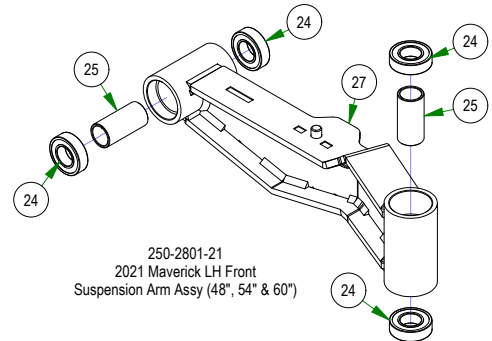

BAD BOY MOWERS

PARTS SECTION: FRAME SUB ASSEMBLIES

BAD BOY MOWERS

PARTS SECTION: FRAME SUB ASSEMBLIES

Parts List				Parts List			
ITEM	QTY	PART NUMBER	DESCRIPTION	ITEM	QTY	PART NUMBER	DESCRIPTION
1	6	013-8049-00	5/16-18 NYLON INSERT FLANGE LOCKNUT ZINC	16	1	051-0016-00	ZT/Maverick Hydro Tank Hose
2	1	014-5300-00	2021 Maverick Rear Cover Assembly	17	1	066-5050-00	Hydraulic Tank Cap
3	6	018-5044-00	3/8-16 X 1 CARRIAGE BOLT (GR.5) ZINC	18	1	067-8090-00	350ml Expansion Tank
4	2	026-0226-00	2022 Maverick Rear Cover Side Plate - Painted	19	1	072-8065-00	3/8" Hose Clamp
5	1	013-5300-00	1/2-13 HEX SERRATED FLANGE NUT HARD/ZINC	20	1	072-8066-00	1/2 Hose Clamp
6	1	013-7021-00	5/8-11 NYLON INSERT LOCKNUT ZINC	21	12	040-6080-00	Ratchet Fastener
7	2	013-8050-00	1/2-13 NYLON INSERT FLANGE LOCKNUT ZINC	22	1	079-3470-18	2018 Maverick Floorboard
8	1	018-0015-00	1/2-13 X 2-1/2 HEX CAP SCREW GR 5 ZINC	23	1	081-4001-00	2021 Maverick Floor Mat W/ Reaper Tread
9	1	018-6016-00	5/8-11 X 5-1/2 HEX CAP SCREW (GR.5) ZINC	24	4	010-1050-00	1641 BEARING W/2 CONTACT RUBBER SEALS
10	1	018-6036-00	1/2-13 X 2-3/4 HEX CAP SCREW (GR.5) ZINC	25	2	025-0003-00	2016 Front Bearing Spacer
11	2	019-6017-00	.635 ID X 1.120 OD X .140 THICK FLAT WASHER NYLON	26	1	250-2751-00	2021 Maverick I-Beam Front Arm RH Short Weldment - Painted
12	1	025-5203-00	.51 ID X .75 OD X .75 LGTH SOLID SPACER ZINC	27	1	250-2801-00	2021 Maverick I-Beam Front Arm LH Weldment - Painted
13	1	033-6001-00	4 3/4" Idler Pulley	28	1	250-2851-00	2021 Maverick I-Beam Front Arm RH Long Weldment - Painted
14	1	033-8000-00	5 3/4 Idler Pulley, 5/8 Bore	29	1	250-2752-00	2022 42" Maverick I-Beam Front Arm - RH - Painted
15	1	039-6945-00	Deck Idler	30	1	250-2802-00	2022 42" Maverick I-Beam Front Arm - LH - Painted