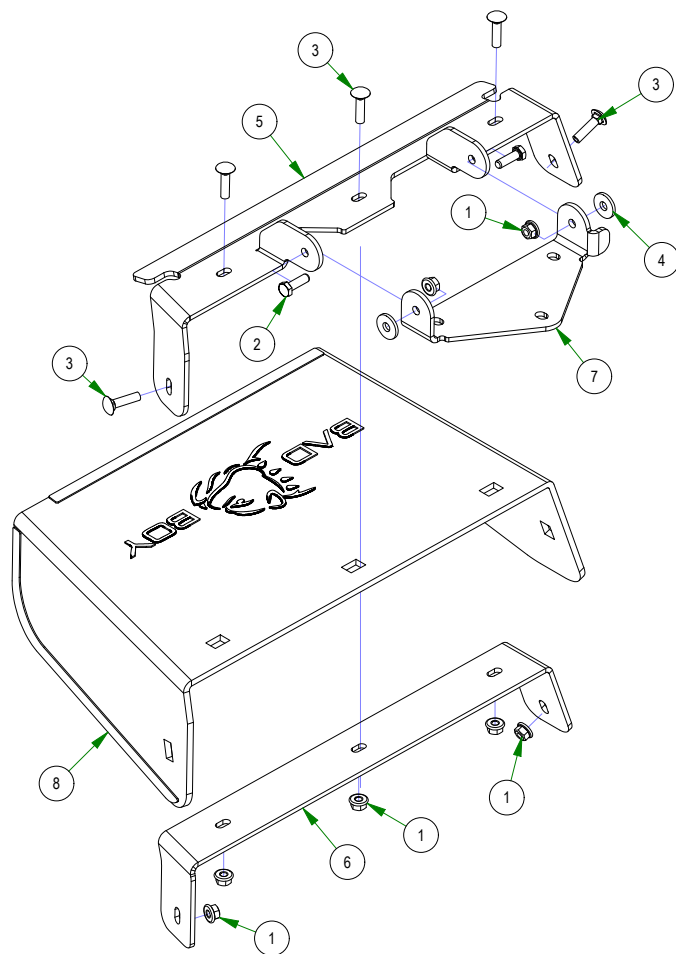

# PARTS SECTION: DECK SUB ASSEMBLIES

Parts List				Parts List			
ITEM	QTY	PART NUMBER	DESCRIPTION	ITEM	QTY	PART NUMBER	DESCRIPTION
1	1	037-4000-01	4000 Series Spindle Housing	13	1	025-5203-00	Spacer 3/4 OD x 1/2 ID x 3/4 Length
2	1	037-4002-00	4000 Series Spindle Spacer	14	1	033-8050-00	5" Idler Pulley
3	4	037-6023-00	Bearing - 6206	15	1	039-6945-00	Deck Idler
4	1	037-6026-00	Spindle Shaft	16	1	013-0019-00	NUT, 5/8-18
5	2	037-8002-00	Spindle Dust Cap	17	1	013-0020-00	NUT, 5/8-18LH
6	1	037-9050-00	Locking Collar w/ 1/4"-20 Set Screw	18	2	024-0001-00	1/4-28 Grease Fitting
7	2	013-5201-00	3/8-16 HEX SERRATED FLANGE NUT HARD/ZINC	19	1	048-6001-00	2018 Maverick Toplink Body
8	2	013-5202-00	3/8-16 NYLON INSERT FLANGE LOCKNUT (GR.F) ZINC	20	1	048-6002-00	2018 Maverick Bushing Retainer Left-Handed
9	2	018-6012-00	3/8-16 X 1-1/2 HEX CAP SCREW (GR.5) ZINC	21	1	048-6003-00	2018 Maverick Bushing Retainer Right-Handed
10	1	039-2127-00	2017 MZ/IT Deck Hanger	22	2	048-6004-00	2018 Maverick Bushing Sleeve
11	1	013-8050-00	1/2-13 NYLON INSERT FLANGE LOCKNUT ZINC	23	4	048-6005-00	2018 Maverick Bushing
12	1	018-6036-00	1/2-13 X 2-3/4 HEX CAP SCREW (GR.5) ZINC				

037-4000-00  
OUTLAW SPINDLE ASSEMBLY

048-6000-00  
2018 Maverick Turbuckle (Top Link)

039-6945-17  
2017 MZ/IT Deck Idler Assembly

039-2127-17  
Deck Hanger Assembly

BAD BOY MOWERS

# PARTS SECTION: DECK SUB ASSEMBLIES

Parts List				Parts List			
ITEM	QTY	PART NUMBER	DESCRIPTION	ITEM	QTY	PART NUMBER	DESCRIPTION
1	7	013-8049-00	5/16-18 NYLON INSERT FLANGE LOCKNUT ZINC	6	1	039-4871-00	Discharge Lower Chute Bracket
2	2	018-2007-00	5/16-18 X 1 HEX CAP SCREW (GR.5) ZINC	7	1	206-6017-00	Discharge Chute Hanger (deck mounted)
3	5	018-4703-00	5/16-18 X 1-1/4 CARRIAGE BOLT ZINC	8	1	210-6005-00	Rubber Discharge Chute
4	2	019-6042-00	.360 ID X .983 OD X .120 THICK FLAT WASHER NYLON	9	1	039-4863-00	60" Discharge Lower Bracket
5	1	039-4870-00	Discharge Upper Chute Bracket	10	1	039-4864-00	60" Discharge Chute Upper Hanger