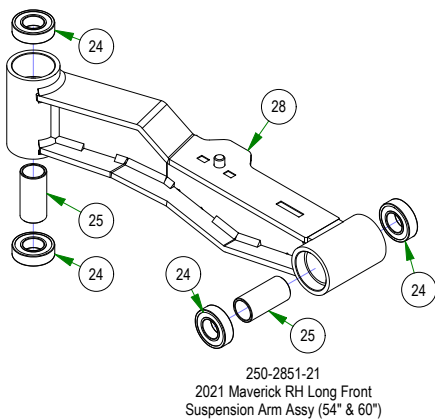

BAD BOY MOWERS

PARTS SECTION: FRAME SUB ASSEMBLIES

BAD BOY MOWERS

PARTS SECTION: FRAME SUB ASSEMBLIES

Parts List				Parts List			
ITEM	QTY	PART NUMBER	DESCRIPTION	ITEM	QTY	PART NUMBER	DESCRIPTION
1	6	013-8049-00	5/16-18 NYLON INSERT FLANGE LOCKNUT ZINC	16	1	051-0016-00	ZT/Maverick Hydro Tank Hose
2	1	014-5300-00	2021 Maverick Rear Cover Assembly	17	1	066-5050-00	Hydraulic Tank Cap
3	6	018-5044-00	3/8-16 X 1 CARRIAGE BOLT (GR.5) ZINC	18	1	067-8090-00	350ml Expansion Tank
4	2	026-0226-00	2022 Maverick Rear Cover Side Plate - Painted	19	1	072-8065-00	3/8" Hose Clamp
5	1	013-5300-00	1/2-13 HEX SERRATED FLANGE NUT HARD/ZINC	20	1	072-8066-00	1/2 Hose Clamp
6	1	013-7021-00	5/8-11 NYLON INSERT LOCKNUT ZINC	21	12	040-6080-00	Ratchet Fastener
7	2	013-8050-00	1/2-13 NYLON INSERT FLANGE LOCKNUT ZINC	22	1	079-3470-18	2018 Maverick Floorboard
8	1	018-0015-00	1/2-13 X 2-1/2 HEX CAP SCREW GR 5 ZINC	23	1	081-4001-00	2021 Maverick Floor Mat W/ Reaper Tread
9	1	018-6016-00	5/8-11 X 5-1/2 HEX CAP SCREW (GR.5) ZINC	24	4	010-1050-00	1641 BEARING W/2 CONTACT RUBBER SEALS
10	1	018-6036-00	1/2-13 X 2-3/4 HEX CAP SCREW (GR.5) ZINC	25	2	025-0003-00	2016 Front Bearing Spacer
11	2	019-6017-00	.635 ID X 1.120 OD X .140 THICK FLAT WASHER NYLON	26	1	250-2751-00	2021 Maverick I-Beam Front Arm RH Short Weldment - Painted
12	1	025-5203-00	.51 ID X .75 OD X .75 LGTH SOLID SPACER ZINC	27	1	250-2801-00	2021 Maverick I-Beam Front Arm LH Weldment - Painted
13	1	033-6001-00	4 3/4" Idler Pulley	28	1	250-2851-00	2021 Maverick I-Beam Front Arm RH Long Weldment - Painted
14	1	033-8000-00	5 3/4 Idler Pulley, 5/8 Bore	29	1	250-2752-00	2022 42" Maverick I-Beam Front Arm - RH - Painted
15	1	039-6945-00	Deck Idler	30	1	250-2802-00	2022 42" Maverick I-Beam Front Arm - LH - Painted