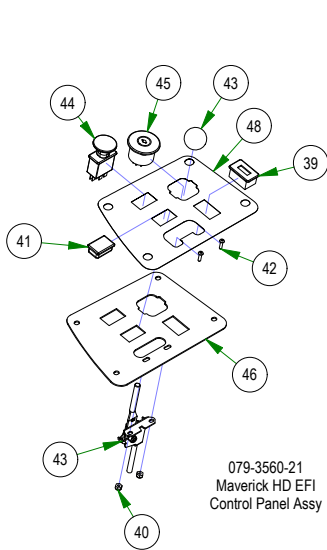

BAD BOY MOWERS

PARTS SECTION: FRAME SUB ASSEMBLIES

BAD BOY MOWERS

PARTS SECTION: FRAME SUB ASSEMBLIES

Parts List				Parts List			
ITEM	QTY	PART NUMBER	DESCRIPTION	ITEM	QTY	PART NUMBER	DESCRIPTION
1	8	017-9077-00	Pillow Block MZ	26	1	032-5053-00	.377 ID X .625 OD X .500 HGT X .880 FLNG DIA X .060 FLNG THK
2	4	017-9079-00	Pillow Block Strap				BUSHING BRONZE
3	2	013-8049-00	5/16-18 NYLON INSERT FLANGE LOCKNUT ZINC	27	1	039-0170-00	Brake Cable Extension Plate
4	2	018-8065-00	5/16-18 X 1 CARRIAGE BOLT (GR.8) ZINC	28	1	039-0171-00	Brake Load Balancer Lower Weldment
5	1	026-0019-00	2017 MZ/ZT Shallow Foot Pedal	29	1	069-1051-00	Load Balanced Brake Handle with Grip
6	1	031-0500-00	2017 MZ/ZT Deck Pedal Lever	30	1	071-6065-04	Set of Armrests-SS Front Adj
7	1	013-6051-00	3/8-24 HEX NUT ZINC YELLOW	31	1	071-6065-05	Weight Adjust Indicator Knob Assy
8	1	019-5029-00	3/8 FLAT WASHER USS (1" OD) ZINC	32	1	071-6065-06	4" Single Locking Track Kit
9	1	019-5037-00	3/8 SPLIT LOCKWASHER ZINC	33	1	071-6065-07	Delta Plunger Switch - N.O.
10	1	026-1100-00	2017 MZ/ZT Cam Plate	34	1	071-6065-10	Recliner Adjustment Knob-New
11	1	028-0014-00	2017 Deck Height Dial Rod ZT	35	1	071-6065-13	Bellows w/Hardware
12	1	013-0017-00	3/8-16 Half Jam Nut	36	1	071-6065-14	2" Retractable Belt Kit w/Spacers
13	1	013-5201-00	3/8-16 HEX SERRATED FLANGE NUT HARD/ZINC	37	1	071-6065-15	Back Cover for I3M - Recl - Logos
14	1	018-3000-00	3/8-16 X 2 HEX CAP SCREW (GR.5) ZINC	38	1	071-6065-16	Cushion Cover Kit for I3M-Logo
15	1	019-5029-00	3/8 FLAT WASHER USS (1" OD) ZINC	39	1	083-4050-00	Tachometer
16	1	034-8045-00	Seat Spring	40	2	013-5019-00	10-24 Nylon Insert Locknut Zinc Orange Nylon
17	1	064-8083-00	Seat Strap with Buckles	41	1	018-1040-00	Light Plug
18	1	013-0012-00	3/8-16 HEX JAM 2-WAY REVERSIBLE CENTER LOCKNUT ZINC	42	2	018-5200-00	10-24 X 5/8 BS Button Head Bolt
19	1	013-8042-00	5/16-18 NYLON INSERT CAP LOCKNUT ZINC (BLK CAP)	43	1	055-8020-00	Throttle Lever Assembly
20	3	013-8049-00	5/16-18 NYLON INSERT FLANGE LOCKNUT ZINC	44	1	056-8058-00	PTO Engager
21	1	013-9002-00	5/16-18 HEX SERRATED FLANGE NUT HARD/ZINC	45	1	077-8076-00	Ignition Switch
22	1	018-5043-00	3/8-16 X 1-1/4 CARRIAGE BOLT ZINC	46	1	079-3461-00	2022 Maverick HD control panel
23	1	018-8065-00	5/16-18 X 1 CARRIAGE BOLT (GR.8) ZINC	47	1	083-4013-00	Tachometer
24	1	019-5029-00	3/8 FLAT WASHER USS (1" OD) ZINC	48	1	091-4072-00	2023 MZ/Magnum/ZT/Maverick Control Panel Decal
25	1	025-0001-00	2015 Brake Lever Spacer	49	1	086-1202-01	Relay Block Cover Replacement Kit
				50	4	086-1202-19	Relay