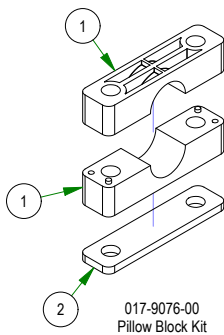

BAD BOY MOWERS

PARTS SECTION: FRAME SUB ASSEMBLIES

BAD BOY MOWERS

PARTS SECTION: FRAME SUB ASSEMBLIES

Parts List				Parts List			
ITEM	QTY	PART NUMBER	DESCRIPTION	ITEM	QTY	PART NUMBER	DESCRIPTION
1	8	017-9077-00	Pillow Block MZ	26	1	032-5053-00	.377 ID X .625 OD X .500 HGT X .880 FLNG DIA X .060 FLNG THK
2	4	017-9079-00	Pillow Block Strap				BUSHING BRONZE
3	2	013-8049-00	5/16-18 NYLON INSERT FLANGE LOCKNUT ZINC	27	1	039-0170-00	Brake Cable Extension Plate
4	2	018-8065-00	5/16-18 X 1 CARRIAGE BOLT (GR.8) ZINC	28	1	039-0171-00	Brake Load Balancer Lower Weldment
5	1	026-0019-00	2017 MZ/ZT Shallow Foot Pedal	29	1	069-1051-00	Load Balanced Brake Handle with Grip
6	1	031-0500-00	2017 MZ/ZT Deck Pedal Lever	30	1	071-6065-04	Set of Armrests-SS Front Adj
7	1	013-6051-00	3/8-24 HEX NUT ZINC YELLOW	31	1	071-6065-05	Weight Adjust Indicator Knob Assy
8	1	019-5029-00	3/8 FLAT WASHER USS (1" OD) ZINC	32	1	071-6065-06	4" Single Locking Track Kit
9	1	019-5037-00	3/8 SPLIT LOCKWASHER ZINC	33	1	071-6065-07	Delta Plunger Switch - N.O.
10	1	026-1100-00	2017 MZ/ZT Cam Plate	34	1	071-6065-10	Recliner Adjustment Knob-New
11	1	028-0014-00	2017 Deck Height Dial Rod ZT	35	1	071-6065-13	Bellows w/Hardware
12	1	013-0017-00	3/8-16 Half Jam Nut	36	1	071-6065-14	2" Retractable Belt Kit w/Spacers
13	1	013-5201-00	3/8-16 HEX SERRATED FLANGE NUT HARD/ZINC	37	1	071-6065-15	Back Cover for I3M - Recl - Logos
14	1	018-3000-00	3/8-16 X 2 HEX CAP SCREW (GR.5) ZINC	38	1	071-6065-16	Cushion Cover Kit for I3M-Logo
15	1	019-5029-00	3/8 FLAT WASHER USS (1" OD) ZINC	39	1	083-4050-00	Tachometer
16	1	034-8045-00	Seat Spring	40	2	013-5019-00	10-24 Nylon Insert Locknut Zinc Orange Nylon
17	1	064-8083-00	Seat Strap with Buckles	41	1	018-1040-00	Light Plug
18	1	013-0012-00	3/8-16 HEX JAM 2-WAY REVERSIBLE CENTER LOCKNUT ZINC	42	2	018-5200-00	10-24 X 5/8 BS Button Head Bolt
19	1	013-8042-00	5/16-18 NYLON INSERT CAP LOCKNUT ZINC (BLK CAP)	43	1	055-8020-00	Throttle Lever Assembly
20	3	013-8049-00	5/16-18 NYLON INSERT FLANGE LOCKNUT ZINC	44	1	056-8058-00	PTO Engager
21	1	013-9002-00	5/16-18 HEX SERRATED FLANGE NUT HARD/ZINC	45	1	077-8076-00	Ignition Switch
22	1	018-5043-00	3/8-16 X 1-1/4 CARRIAGE BOLT ZINC	46	1	079-3461-00	2022 Maverick HD control panel
23	1	018-8065-00	5/16-18 X 1 CARRIAGE BOLT (GR.8) ZINC	47	1	083-4013-00	Tachometer
24	1	019-5029-00	3/8 FLAT WASHER USS (1" OD) ZINC	48	1	091-4072-00	2023 MZ/Magnum/ZT/Maverick Control Panel Decal
25	1	025-0001-00	2015 Brake Lever Spacer	49	1	086-1202-01	Relay Block Cover Replacement Kit
				50	4	086-1202-19	Relay