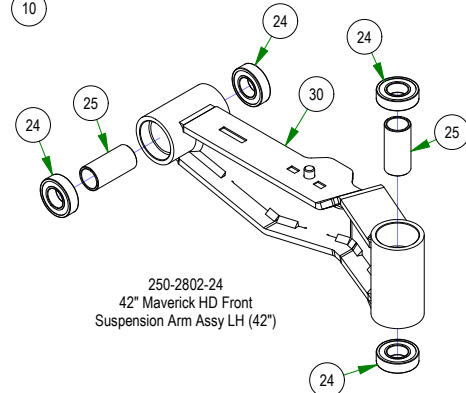

BAD BOY MOWERS

PARTS SECTION: FRAME SUB ASSEMBLIES

BAD BOY MOWERS

PARTS SECTION: FRAME SUB ASSEMBLIES

Parts List				Parts List			
ITEM	QTY	PART NUMBER	DESCRIPTION	ITEM	QTY	PART NUMBER	DESCRIPTION
1	6	013-8049-00	5/16-18 NYLON INSERT FLANGE LOCKNUT ZINC	16	1	051-0016-00	ZT/Maverick Hydro Tank Hose
2	1	014-5300-00	2021 Maverick Rear Cover Assembly	17	1	066-5050-00	Hydraulic Tank Cap
3	6	018-5044-00	3/8-16 X 1 CARRIAGE BOLT (GR.5) ZINC	18	1	067-8090-00	350ml Expansion Tank
4	2	026-0226-00	2022 Maverick Rear Cover Side Plate - Painted	19	1	072-8065-00	3/8" Hose Clamp
5	1	013-5300-00	1/2-13 HEX SERRATED FLANGE NUT HARD/ZINC	20	1	072-8066-00	1/2 Hose Clamp
6	1	013-7021-00	5/8-11 NYLON INSERT LOCKNUT ZINC	21	12	040-6080-00	Ratchet Fastener
7	2	013-8050-00	1/2-13 NYLON INSERT FLANGE LOCKNUT ZINC	22	1	079-3470-18	2018 Maverick Floorboard
8	1	018-0015-00	1/2-13 X 2-1/2 HEX CAP SCREW GR 5 ZINC	23	1	081-4001-00	2021 Maverick Floor Mat W/ Reaper Tread
9	1	018-6016-00	5/8-11 X 5-1/2 HEX CAP SCREW (GR.5) ZINC	24	4	010-1050-00	1641 BEARING W/2 CONTACT RUBBER SEALS
10	1	018-6036-00	1/2-13 X 2-3/4 HEX CAP SCREW (GR.5) ZINC	25	2	025-0003-00	2016 Front Bearing Spacer
11	2	019-6017-00	.635 ID X 1.120 OD X .140 THICK FLAT WASHER NYLON	26	1	250-2751-00	2021 Maverick I-Beam Front Arm RH Short Weldment - Painted
12	1	025-5203-00	.51 ID X .75 OD X .75 LGTH SOLID SPACER ZINC	27	1	250-2801-00	2021 Maverick I-Beam Front Arm LH Weldment - Painted
13	1	033-6001-00	4 3/4" Idler Pulley	28	1	250-2851-00	2021 Maverick I-Beam Front Arm RH Long Weldment - Painted
14	1	033-8000-00	5 3/4 Idler Pulley, 5/8 Bore	29	1	250-2752-00	2022 42" Maverick I-Beam Front Arm - RH - Painted
15	1	039-6945-00	Deck Idler	30	1	250-2802-00	2022 42" Maverick I-Beam Front Arm - LH - Painted