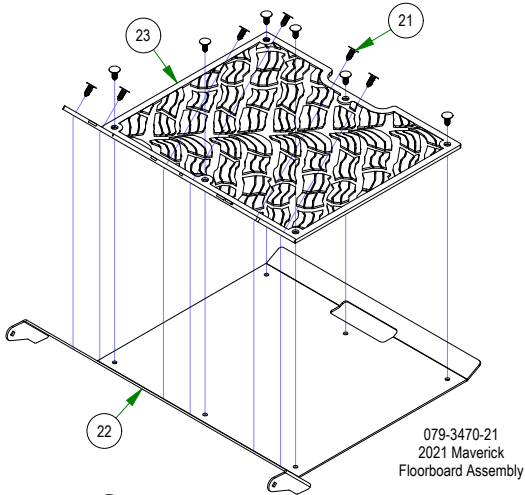

BAD BOY MOWERS

PARTS SECTION: FRAME SUB ASSEMBLIES

BAD BOY MOWERS

PARTS SECTION: FRAME SUB ASSEMBLIES

Parts List				Parts List			
ITEM	QTY	PART NUMBER	DESCRIPTION	ITEM	QTY	PART NUMBER	DESCRIPTION
1	6	013-8049-00	5/16-18 NYLON INSERT FLANGE LOCKNUT ZINC	16	1	051-0016-00	ZT/Maverick Hydro Tank Hose
2	1	014-5300-00	2021 Maverick Rear Cover Assembly	17	1	066-5050-00	Hydraulic Tank Cap
3	6	018-5044-00	3/8-16 X 1 CARRIAGE BOLT (GR.5) ZINC	18	1	067-8090-00	350ml Expansion Tank
4	2	026-0226-00	2022 Maverick Rear Cover Side Plate - Painted	19	1	072-8065-00	3/8" Hose Clamp
5	1	013-5300-00	1/2-13 HEX SERRATED FLANGE NUT HARD/ZINC	20	1	072-8066-00	1/2 Hose Clamp
6	1	013-7021-00	5/8-11 NYLON INSERT LOCKNUT ZINC	21	12	040-6080-00	Ratchet Fastener
7	2	013-8050-00	1/2-13 NYLON INSERT FLANGE LOCKNUT ZINC	22	1	079-3470-18	2018 Maverick Floorboard
8	1	018-0015-00	1/2-13 X 2-1/2 HEX CAP SCREW GR 5 ZINC	23	1	081-4001-00	2021 Maverick Floor Mat W/ Reaper Tread
9	1	018-6016-00	5/8-11 X 5-1/2 HEX CAP SCREW (GR.5) ZINC	24	4	010-1050-00	1641 BEARING W/2 CONTACT RUBBER SEALS
10	1	018-6036-00	1/2-13 X 2-3/4 HEX CAP SCREW (GR.5) ZINC	25	2	025-0003-00	2016 Front Bearing Spacer
11	2	019-6017-00	.635 ID X 1.120 OD X .140 THICK FLAT WASHER NYLON	26	1	250-2751-00	2021 Maverick I-Beam Front Arm RH Short Weldment - Painted
12	1	025-5203-00	.51 ID X .75 OD X .75 LGTH SOLID SPACER ZINC	27	1	250-2801-00	2021 Maverick I-Beam Front Arm LH Weldment - Painted
13	1	033-6001-00	4 3/4" Idler Pulley	28	1	250-2851-00	2021 Maverick I-Beam Front Arm RH Long Weldment - Painted
14	1	033-8000-00	5 3/4 Idler Pulley, 5/8 Bore	29	1	250-2752-00	2022 42" Maverick I-Beam Front Arm - RH - Painted
15	1	039-6945-00	Deck Idler	30	1	250-2802-00	2022 42" Maverick I-Beam Front Arm - LH - Painted