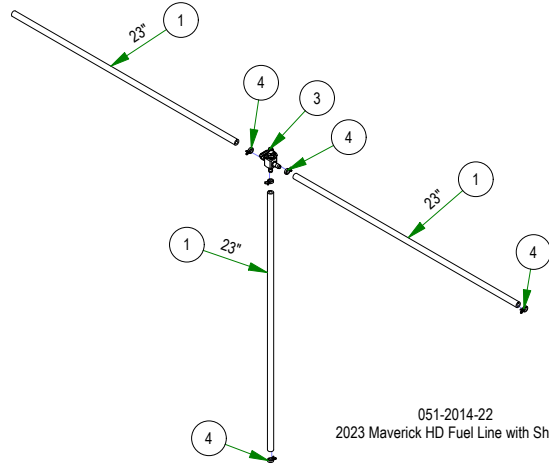

051-2014-22
2023 Maverick HD Fuel Line with Shutoff