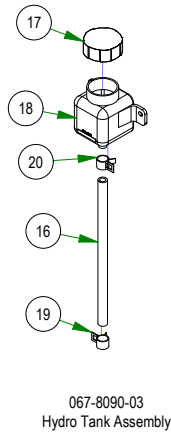

BAD BOY MOWERS

PARTS SECTION: FRAME SUB ASSEMBLIES

BAD BOY MOWERS

PARTS SECTION: FRAME SUB ASSEMBLIES

Parts List				Parts List			
ITEM	QTY	PART NUMBER	DESCRIPTION	ITEM	QTY	PART NUMBER	DESCRIPTION
1	6	013-8049-00	5/16-18 NYLON INSERT FLANGE LOCKNUT ZINC	16	1	051-0016-00	ZT/Maverick Hydro Tank Hose
2	1	014-5300-00	2021 Maverick Rear Cover Assembly	17	1	066-5050-00	Hydraulic Tank Cap
3	6	018-5044-00	3/8-16 X 1 CARRIAGE BOLT (GR.5) ZINC	18	1	067-8090-00	350ml Expansion Tank
4	2	026-0226-00	2022 Maverick Rear Cover Side Plate - Painted	19	1	072-8065-00	3/8" Hose Clamp
5	1	013-5300-00	1/2-13 HEX SERRATED FLANGE NUT HARD/ZINC	20	1	072-8066-00	1/2 Hose Clamp
6	1	013-7021-00	5/8-11 NYLON INSERT LOCKNUT ZINC	21	12	040-6080-00	Ratchet Fastener
7	2	013-8050-00	1/2-13 NYLON INSERT FLANGE LOCKNUT ZINC	22	1	079-3470-18	2018 Maverick Floorboard
8	1	018-0015-00	1/2-13 X 2-1/2 HEX CAP SCREW GR 5 ZINC	23	1	081-4001-00	2021 Maverick Floor Mat W/ Reaper Tread
9	1	018-6016-00	5/8-11 X 5-1/2 HEX CAP SCREW (GR.5) ZINC	24	4	010-1050-00	1641 BEARING W/2 CONTACT RUBBER SEALS
10	1	018-6036-00	1/2-13 X 2-3/4 HEX CAP SCREW (GR.5) ZINC	25	2	025-0003-00	2016 Front Bearing Spacer
11	2	019-6017-00	.635 ID X 1.120 OD X .140 THICK FLAT WASHER NYLON	26	1	250-2751-00	2021 Maverick I-Beam Front Arm RH Short Weldment - Painted
12	1	025-5203-00	.51 ID X .75 OD X .75 LGTH SOLID SPACER ZINC	27	1	250-2801-00	2021 Maverick I-Beam Front Arm LH Weldment - Painted
13	1	033-6001-00	4 3/4" Idler Pulley	28	1	250-2851-00	2021 Maverick I-Beam Front Arm RH Long Weldment - Painted
14	1	033-8000-00	5 3/4 Idler Pulley, 5/8 Bore	29	1	250-2752-00	2022 42" Maverick I-Beam Front Arm - RH - Painted
15	1	039-6945-00	Deck Idler	30	1	250-2802-00	2022 42" Maverick I-Beam Front Arm - LH - Painted