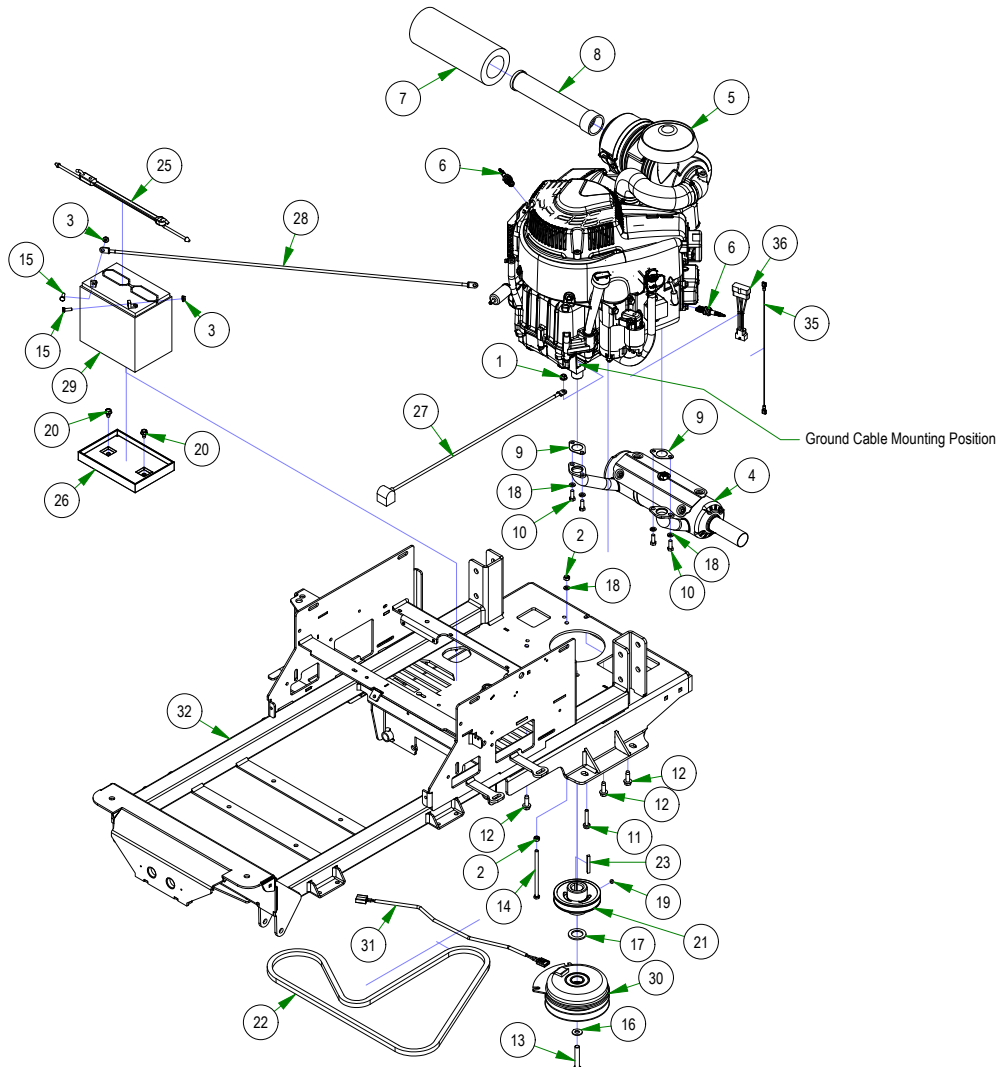

Parts List				Parts List			
ITEM	QTY	PART NUMBER	DESCRIPTION	ITEM	QTY	PART NUMBER	DESCRIPTION
1	1	013-0101-00	5/16-18 Gr5 Distorted-Thread Flange Locknut	20	2	030-7044-00	5/16-18 X 1/2 HWH unslot (F) tcs zinc
2	2	013-8043-00	5/16-18 HEX NUT ZINC	21	1	033-5035-00	4 3/4 Motor Pulley
3	2	013-9001-00	1/4-20 HEX SERRATED FLANGE NUT HARD/ZINC	22	1	041-7400-00	75.8" Pump Belt
4	1	015-0074-00	Maverick HD 28 EFI Muffler	23	1	042-5020-00	1/4 X 2 SQ MACHINERY KEY 1018 STL PLAIN
5	1	015-0092-00	28HP Briggs Vanguard 810cc	24	1	043-8930-98	2023 Battery Hold Down Assembly
6	2	015-8000-00	Spark Plug	25	1	043-8930-00	2023 Rubber Battery Hold Down Strap
7	1	063-8019-00	Canister Air Filter- Outer	26	1	043-8931-00	Battery Tray
8	1	063-8020-00	Canister Air Filter- Inner	27	1	064-0030-00	24 inch Black Cable - MZ/ZT
9	2	015-2709-00	Exhaust Gasket	28	1	064-8060-00	36" Red Battery Cable
10	4	018-0017-00	Torx Bolt-Exhaust	29	1	068-8049-00	SP-35 Battery
11	1	018-0114-00	5/16-18x1-3/4 Gr5 Hex Flange Screw Zinc Clear	30	1	070-1000-00	Clutch Assembly
12	3	018-1075-00	3/8-16 X 1-1/8 HEX WASHER UNSLOT SERRATED (TRI-LOB) TRS ZINC YELLOW	31	1	070-2000-00	Clutch Pigtail
13	1	018-5300-21	7/16-20 X 2-1/2 HEX Bolt GR 8 W/ Patch	32	1	070-2303-00	2023 Maverick Frame - Painted
14	1	018-5350-00	5/16-18 X 5-1/2 HEX CAP SCREW (GR.5) ZINC	33	2	085-4020-00	1 Quart of 10W30 Oil
15	2	018-8052-00	1/4-20 X 3/4 HEX CAP SCREW (GR.5) ZINC	34	1	085-5050-00	Unleaded Gasoline
16	1	019-5029-00	3/8 FLAT WASHER USS (1" OD) ZINC	35	1	086-9005-00	Compact Outlaw/Honda Starter Jumper Wire
17	1	019-6029-00	1.140 ID X 1.750 OD X .132 THICK FLAT WASHER PLAIN	36	1	086-9015-21	2021 28 Briggs EFI Pigtail
18	5	019-8051-00	5/16 SPLIT LOCKWASHER ZINC	37	1	214-1004-00	12 Black Plastic Tie
19	1	030-0050-00	5/16-24 X 1/4 SOCKET SET SCREW (CUP PT) PLAIN