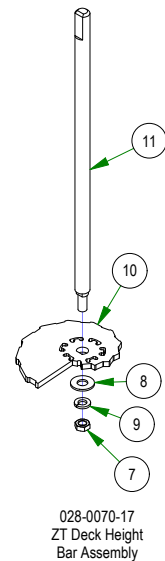

BAD BOY MOWERS

PARTS SECTION: FRAME SUB ASSEMBLIES

BAD BOY MOWERS

PARTS SECTION: FRAME SUB ASSEMBLIES

Parts List				Parts List			
ITEM	QTY	PART NUMBER	DESCRIPTION	ITEM	QTY	PART NUMBER	DESCRIPTION
1	8	017-9077-00	Pillow Block MZ	26	1	032-5053-00	.377 ID X .625 OD X .500 HGT X .880 FLNG DIA X .060 FLNG THK
2	4	017-9079-00	Pillow Block Strap				BUSHING BRONZE
3	2	013-8049-00	5/16-18 NYLON INSERT FLANGE LOCKNUT ZINC	27	1	039-0170-00	Brake Cable Extension Plate
4	2	018-8065-00	5/16-18 X 1 CARRIAGE BOLT (GR.8) ZINC	28	1	039-0171-00	Brake Load Balancer Lower Weldment
5	1	026-0019-00	2017 MZ/ZT Shallow Foot Pedal	29	1	069-1051-00	Load Balanced Brake Handle with Grip
6	1	031-0500-00	2017 MZ/ZT Deck Pedal Lever	30	1	071-6065-04	Set of Armrests-SS Front Adj
7	1	013-6051-00	3/8-24 HEX NUT ZINC YELLOW	31	1	071-6065-05	Weight Adjust Indicator Knob Assy
8	1	019-5029-00	3/8 FLAT WASHER USS (1" OD) ZINC	32	1	071-6065-06	4" Single Locking Track Kit
9	1	019-5037-00	3/8 SPLIT LOCKWASHER ZINC	33	1	071-6065-07	Delta Plunger Switch - N.O.
10	1	026-1100-00	2017 MZ/ZT Cam Plate	34	1	071-6065-10	Recliner Adjustment Knob-New
11	1	028-0014-00	2017 Deck Height Dial Rod ZT	35	1	071-6065-13	Bellows w/Hardware
12	1	013-0017-00	3/8-16 Half Jam Nut	36	1	071-6065-14	2" Retractable Belt Kit w/Spacers
13	1	013-5201-00	3/8-16 HEX SERRATED FLANGE NUT HARD/ZINC	37	1	071-6065-15	Back Cover for I3M - Recl - Logos
14	1	018-3000-00	3/8-16 X 2 HEX CAP SCREW (GR.5) ZINC	38	1	071-6065-16	Cushion Cover Kit for I3M-Logo
15	1	019-5029-00	3/8 FLAT WASHER USS (1" OD) ZINC	39	1	083-4050-00	Tachometer
16	1	034-8045-00	Seat Spring	40	2	013-5019-00	10-24 Nylon Insert Locknut Zinc Orange Nylon
17	1	064-8083-00	Seat Strap with Buckles	41	1	018-1040-00	Light Plug
18	1	013-0012-00	3/8-16 HEX JAM 2-WAY REVERSIBLE CENTER LOCKNUT ZINC	42	2	018-5200-00	10-24 X 5/8 BS Button Head Bolt
19	1	013-8042-00	5/16-18 NYLON INSERT CAP LOCKNUT ZINC (BLK CAP)	43	1	055-8020-00	Throttle Lever Assembly
20	3	013-8049-00	5/16-18 NYLON INSERT FLANGE LOCKNUT ZINC	44	1	056-8058-00	PTO Engager
21	1	013-9002-00	5/16-18 HEX SERRATED FLANGE NUT HARD/ZINC	45	1	077-8076-00	Ignition Switch
22	1	018-5043-00	3/8-16 X 1-1/4 CARRIAGE BOLT ZINC	46	1	079-3461-00	2022 Maverick HD control panel
23	1	018-8065-00	5/16-18 X 1 CARRIAGE BOLT (GR.8) ZINC	47	1	083-4013-00	Tachometer
24	1	019-5029-00	3/8 FLAT WASHER USS (1" OD) ZINC	48	1	091-4072-00	2023 MZ/Magnum/ZT/Maverick Control Panel Decal
25	1	025-0001-00	2015 Brake Lever Spacer	49	1	086-1202-01	Relay Block Cover Replacement Kit
				50	4	086-1202-19	Relay