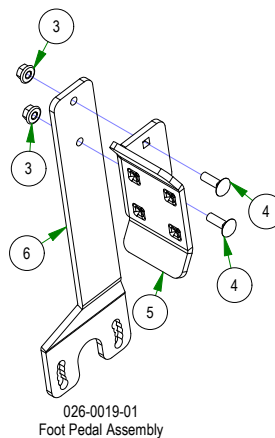

BAD BOY MOWERS

PARTS SECTION: FRAME SUB ASSEMBLIES

BAD BOY MOWERS

PARTS SECTION: FRAME SUB ASSEMBLIES

Parts List				Parts List			
ITEM	QTY	PART NUMBER	DESCRIPTION	ITEM	QTY	PART NUMBER	DESCRIPTION
1	8	017-9077-00	Pillow Block MZ	26	1	032-5053-00	.377 ID X .625 OD X .500 HGT X .880 FLNG DIA X .060 FLNG THK
2	4	017-9079-00	Pillow Block Strap				BUSHING BRONZE
3	2	013-8049-00	5/16-18 NYLON INSERT FLANGE LOCKNUT ZINC	27	1	039-0170-00	Brake Cable Extension Plate
4	2	018-8065-00	5/16-18 X 1 CARRIAGE BOLT (GR.8) ZINC	28	1	039-0171-00	Brake Load Balancer Lower Weldment
5	1	026-0019-00	2017 MZ/ZT Shallow Foot Pedal	29	1	069-1051-00	Load Balanced Brake Handle with Grip
6	1	031-0500-00	2017 MZ/ZT Deck Pedal Lever	30	1	071-6065-04	Set of Armrests-SS Front Adj
7	1	013-6051-00	3/8-24 HEX NUT ZINC YELLOW	31	1	071-6065-05	Weight Adjust Indicator Knob Assy
8	1	019-5029-00	3/8 FLAT WASHER USS (1" OD) ZINC	32	1	071-6065-06	4" Single Locking Track Kit
9	1	019-5037-00	3/8 SPLIT LOCKWASHER ZINC	33	1	071-6065-07	Delta Plunger Switch - N.O.
10	1	026-1100-00	2017 MZ/ZT Cam Plate	34	1	071-6065-10	Recliner Adjustment Knob-New
11	1	028-0014-00	2017 Deck Height Dial Rod ZT	35	1	071-6065-13	Bellows w/Hardware
12	1	013-0017-00	3/8-16 Half Jam Nut	36	1	071-6065-14	2" Retractable Belt Kit w/Spacers
13	1	013-5201-00	3/8-16 HEX SERRATED FLANGE NUT HARD/ZINC	37	1	071-6065-15	Back Cover for I3M - Recl - Logos
14	1	018-3000-00	3/8-16 X 2 HEX CAP SCREW (GR.5) ZINC	38	1	071-6065-16	Cushion Cover Kit for I3M-Logo
15	1	019-5029-00	3/8 FLAT WASHER USS (1" OD) ZINC	39	1	083-4050-00	Tachometer
16	1	034-8045-00	Seat Spring	40	2	013-5019-00	10-24 Nylon Insert Locknut Zinc Orange Nylon
17	1	064-8083-00	Seat Strap with Buckles	41	1	018-1040-00	Light Plug
18	1	013-0012-00	3/8-16 HEX JAM 2-WAY REVERSIBLE CENTER LOCKNUT ZINC	42	2	018-5200-00	10-24 X 5/8 BS Button Head Bolt
19	1	013-8042-00	5/16-18 NYLON INSERT CAP LOCKNUT ZINC (BLK CAP)	43	1	055-8020-00	Throttle Lever Assembly
20	3	013-8049-00	5/16-18 NYLON INSERT FLANGE LOCKNUT ZINC	44	1	056-8058-00	PTO Engager
21	1	013-9002-00	5/16-18 HEX SERRATED FLANGE NUT HARD/ZINC	45	1	077-8076-00	Ignition Switch
22	1	018-5043-00	3/8-16 X 1-1/4 CARRIAGE BOLT ZINC	46	1	079-3461-00	2022 Maverick HD control panel
23	1	018-8065-00	5/16-18 X 1 CARRIAGE BOLT (GR.8) ZINC	47	1	083-4013-00	Tachometer
24	1	019-5029-00	3/8 FLAT WASHER USS (1" OD) ZINC	48	1	091-4072-00	2023 MZ/Magnum/ZT/Maverick Control Panel Decal
25	1	025-0001-00	2015 Brake Lever Spacer	49	1	086-1202-01	Relay Block Cover Replacement Kit
				50	4	086-1202-19	Relay