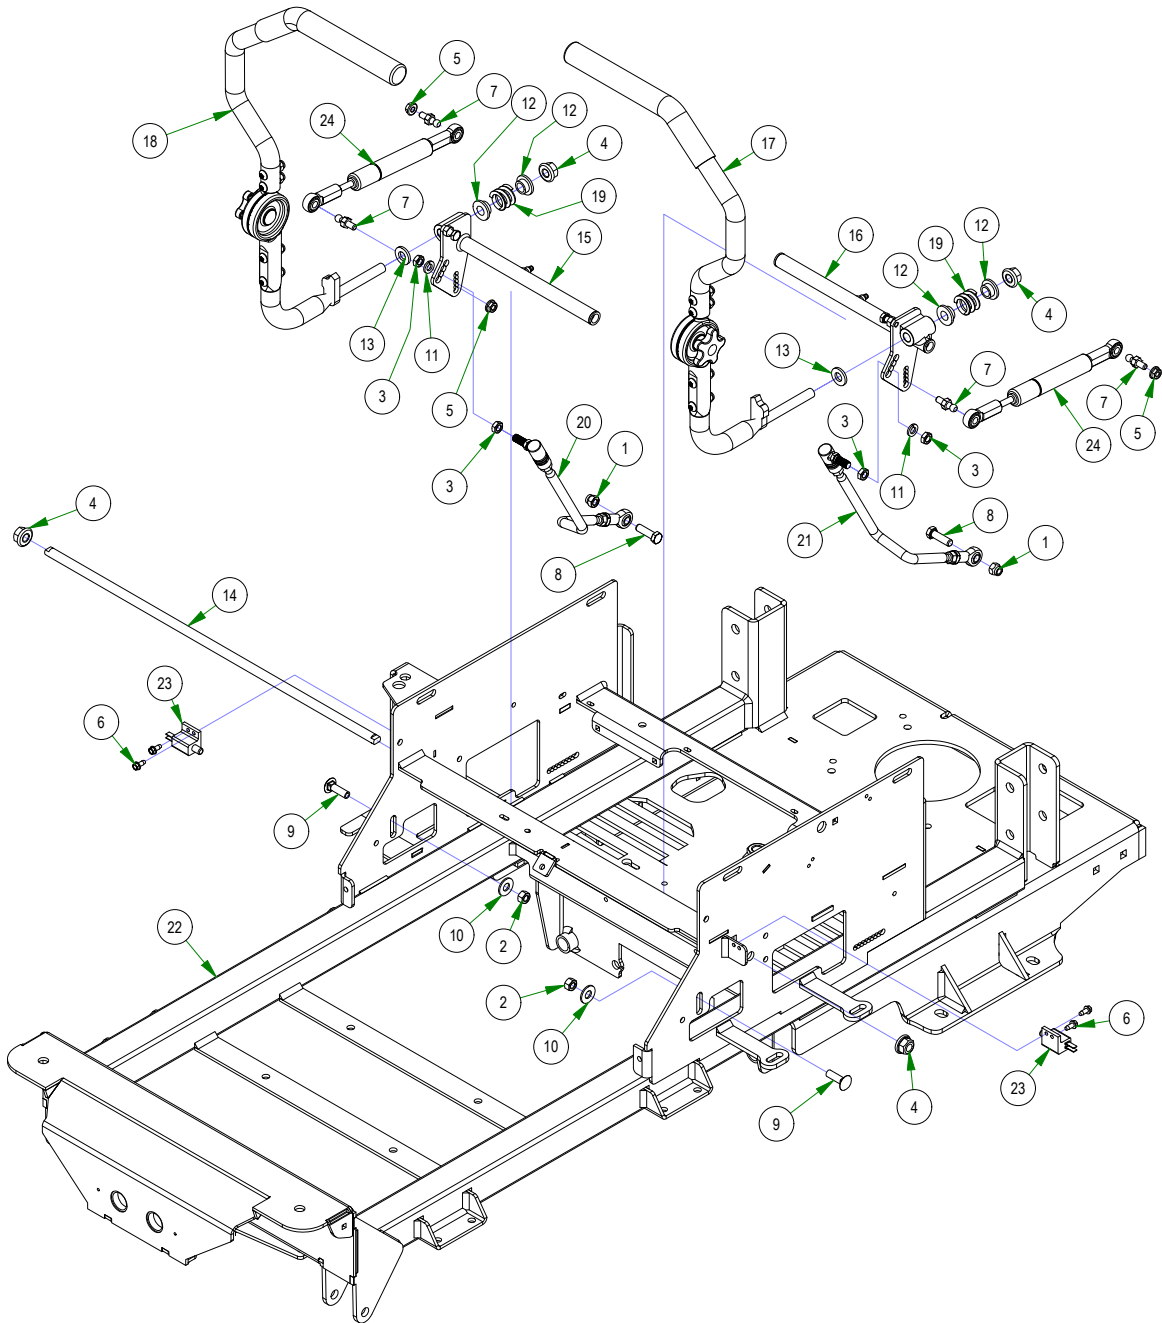

BAD BOY MOWERS

PARTS SECTION: DRIVE ARMS

BAD BOY MOWERS

PARTS SECTION: DRIVE ARMS

Parts List				Parts List			
ITEM	QTY	PART NUMBER	DESCRIPTION	ITEM	QTY	PART NUMBER	DESCRIPTION
1	2	013-5041-00	3/8-16 NYLON INSERT LOCKNUT ZINC	13	2	019-8054-00	.505 ID X 1.000 OD X .125 THICK FLAT WASHER NYLON
2	2	013-6014-00	3/8-16 HEX NUT ZINC	14	1	028-0049-00	2021 Maverick Steering Actuator Rod
3	4	013-6051-00	3/8-24 HEX NUT ZINC YELLOW	15	1	031-0053-21	2021 Maverick Drive Arm Actuator RH Assembly
4	4	013-8050-00	1/2-13 NYLON INSERT FLANGE LOCKNUT ZINC	16	1	031-0054-21	2021 Maverick Drive Arm Actuator LH Assembly
5	4	013-9002-00	5/16-18 HEX SERRATED FLANGE NUT HARD/ZINC	17	1	031-9000-18	2018 Adjustable Steering Arm - Left
6	4	018-1080-00	12-24 X 1/2 HEX WASHER UNLSOT F TCS ZINC	18	1	031-9050-18	2018 Adjustable Steering Arm - Right
7	4	018-2050-00	10mm Damper Ball Stud-Steering	19	2	034-8025-00	Drive Lever Spring
8	2	018-5040-00	3/8-16 X 1-1/4 HEX CAP SCREW (GR.5) ZINC	20	1	035-5450-00	Push Rod-Right
9	2	018-5043-00	3/8-16 X 1-1/4 CARRIAGE BOLT ZINC	21	1	035-5451-00	Push Rod-Left
10	2	019-5029-00	3/8 FLAT WASHER USS (1" OD) ZINC	22	1	070-2303-00	2023 Maverick Frame - Painted
11	2	019-5037-00	3/8 SPLIT LOCKWASHER ZINC	23	2	077-8073-00	Safety Switch
12	4	019-8027-00	.525 ID SHOULDER WASHER NYLON	24	2	087-0001-00	Steering Damper