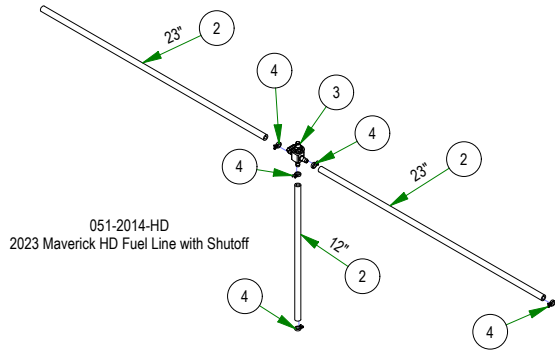

BAD BOY MOWERS

PARTS SECTION: FRAME SUB ASSEMBLIES

051-2014-HD
2023 Maverick HD Fuel Line with Shutoff