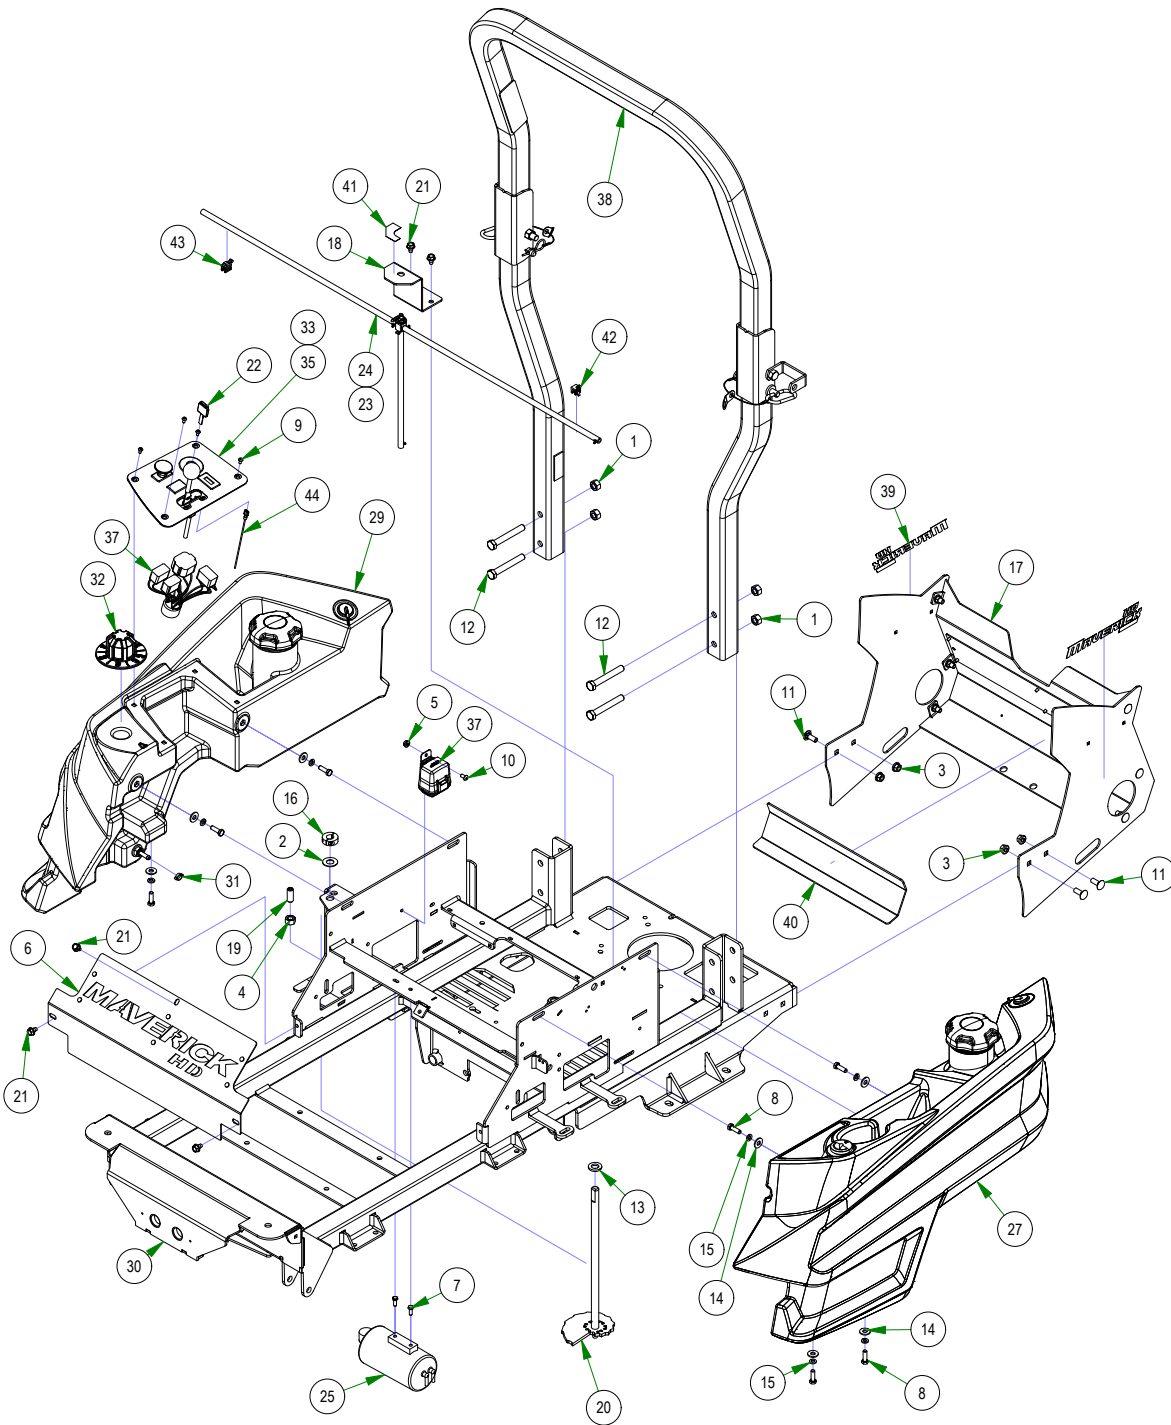

BAD BOY MOWERS

PARTS SECTION: FUEL TANK & REAR COVER

PARTS SECTION: FUEL TANK & REAR COVER

Parts List				Parts List			
ITEM	QTY	PART NUMBER	DESCRIPTION	ITEM	QTY	PART NUMBER	DESCRIPTION
1	4	013-0005-00	1/2-13 HEX 2-WAY REVERSIBLE CENTER LOCKNUT Grade B ZINC	23	1	051-2014-22	2023 Maverick HD Fuel Line with Shutoff
2	1	013-0080-00	.625 ID x 1.250 OD x .062 THK F/W Nylon	24	1	051-2014-HD	2023 Maverick HD Fuel Line with Shutoff
3	4	013-5202-00	3/8-16 NYLON INSERT FLANGE LOCKNUT (GR.F) ZINC	25	1	067-0020-23	2023 HD Kohler/Kawasaki EPA Canister Assembly
4	1	013-7018-00	1/2-13 HEX NUT ZINC	26	1	067-0020-64	2023 Maverick HD Honda EPA Canister Assembly
5	1	013-9001-00	1/4-20 HEX SERRATED FLANGE NUT HARD/ZINC	27	1	067-2021-00	2021 Maverick Left Side Tank
6	1	014-1001-00	Maverick HD Cooler Cover	28	1	067-9903-00	Fuel Pick-up for 067-2021-00
7	2	018-0024-00	M6-1.0 X 16MM DIN 933 HEX TAP BOLT (CL 8.8) ZINC	29	1	067-2022-00	2022 Maverick HD RH Fuel Tank
8	7	018-2007-00	5/16-18 X 1 HEX CAP SCREW (GR.5) ZINC	30	1	070-2303-00	2023 Maverick Frame - Painted
9	4	018-2010-00	10-32 X 3/8 BUTTON SOCKET CAP SCREW 18-8 STAINLESS STEEL	31	1	072-8076-00	2 EAR CLAMP 12.5mm-15mm
				32	1	077-9000-00	MZ/ZT Deck Height Dial
10	1	018-2012-00	1/4-20 X 1/2 BUTTON SOCKET CAP SCREW 18-8 STAINLESS STEEL	33	1	079-3560-21	Maverick HD EFI Control Panel Assy
				34	1	079-3560-22	2022 Maverick HD Honda Control Panel Assembly
11	4	018-5044-00	3/8-16 X 1 CARRIAGE BOLT (GR.5) ZINC	35	1	079-3560-23	2023 Control Panel Assembly
12	4	018-6054-00	1/2-13 X 3-1/2 HEX CAP SCREW (GR.5) ZINC	36	1	086-3002-00	Honda E-Throttle Adapter
13	1	019-6017-00	.635 ID X 1.120 OD X .140 THICK FLAT WASHER NYLON	37	1	086-3600-00	2024 Wiring Harness with Clips
14	7	019-8044-00	5/16 USS FLAT WASHER (7/8 OD) ZINC	38	1	089-0005-00	2016 2x2 ROPS
15	7	019-8051-00	5/16 SPLIT LOCKWASHER ZINC	39	2	091-0513-00	Maverick HD Back Plate Decal
16	1	025-0002-00	5/8" Split Collar	40	1	091-4050-00	Heat Shield (Fiberglass Adhesive)
17	1	026-0205-22	2022 Maverick Rear Cover Assembly	41	1	091-6021-00	Maverick HD Shut Off Valve Decal
18	1	026-0309-00	Fuel Shut Off Mounting Plate	42	2	214-1007-00	Edge Clip With Ziptie
19	1	028-0008-00	Dial Rod Plunger	43	1	214-1008-00	Edge Clip With Ziptie
20	1	028-0070-17	ZT Deck Height Bar Assembly	44	1	216-1000-17	2017 MZ/ZT/MAV Tach Wire Assy
21	5	030-7044-00	5/16-18 X 1/2 HWH unslot (F) tcs zinc				
22	1	042-9000-00	Ignition Key