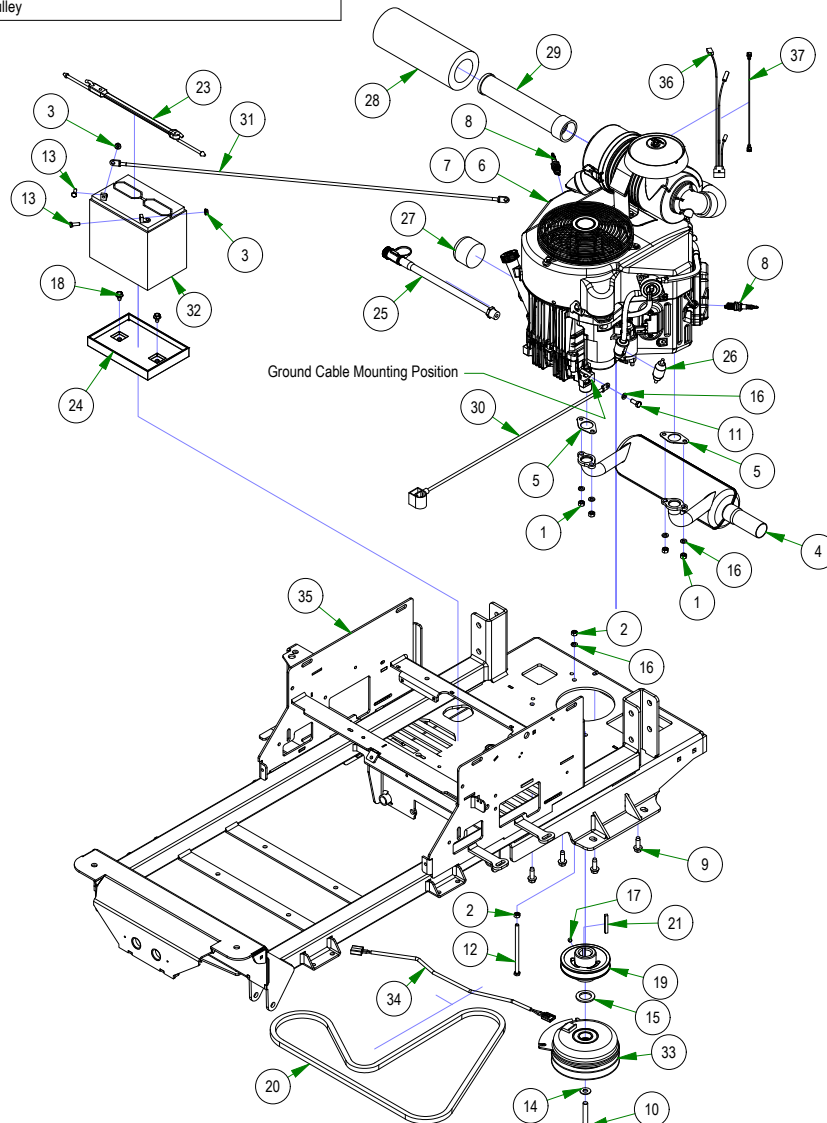

Parts List				Parts List			
ITEM	QTY	PART NUMBER	DESCRIPTION	ITEM	QTY	PART NUMBER	DESCRIPTION
1	4	013-0075-00	M8-1.25 DIN 934 HEX NUT (CL.8) ZINC	20	1	041-7400-00	75.8" Pump Belt
2	2	013-8043-00	5/16-18 HEX NUT ZINC	21	1	042-5020-00	1/4 X 2 SQ MACHINERY KEY 1018 STL PLAIN
3	2	013-9001-00	1/4-20 HEX SERRATED FLANGE NUT HARD/ZINC	22	1	043-8930-98	2023 Battery Hold Down Assembly
4	1	015-0052-00	Kawasaki Muffler 1251	23	1	043-8930-00	2023 Rubber Battery Hold Down Strap
5	4	015-0077-01	Exhaust Gasket	24	1	043-8931-00	Battery Tray
6	1	015-0691-00	FX691 Kawasaki-2016 Compact Outlaw	25	1	051-5404-00	Kawasaki Oil Drain
7	1	015-0730-00	FX-730V	26	2	063-6000-00	Universal Inline Fuel Filter
8	4	015-8001-00	Spark Plug - Kawasaki	27	2	063-8017-00	Oil Filter
9	4	018-1075-00	3/8-16 X 1-1/8 HEX WASHER UNSLOT SERRATED (TRI-LOB) TRS ZINC YELLOW	28	2	063-8019-00	Canister Air Filter- Outer
				29	2	063-8020-00	Canister Air Filter- Inner
10	1	018-5300-21	7/16-20 X 2-1/2 HEX Bolt GR 8 W/ Patch	30	1	064-0030-00	24 inch Black Cable - MZ/ZT
11	1	018-5321-00	M8-1.25 X 20MM DIN 933 HEX TAP BOLT (CL 8.8) ZINC	31	1	064-8060-00	36" Red Battery Cable
12	1	018-5350-00	5/16-18 X 5-1/2 HEX CAP SCREW (GR.5) ZINC	32	1	068-8049-00	SP-35 Battery
13	2	018-8052-00	1/4-20 X 3/4 HEX CAP SCREW (GR.5) ZINC	33	1	070-1000-00	Clutch Assembly
14	1	019-5029-00	3/8 FLAT WASHER USS (1" OD) ZINC	34	1	070-2000-00	Clutch Pigtail
15	1	019-6029-00	1.140 ID X 1.750 OD X .132 THICK FLAT WASHER PLAIN	35	1	070-2303-00	2023 Maverick Frame - Painted
16	6	019-8051-00	5/16 SPLIT LOCKWASHER ZINC	36	1	086-9002-00	Harness Adaptor
17	1	030-0050-00	5/16-24 X 1/4 SOCKET SET SCREW (CUP PT) PLAIN	37	1	086-9005-00	Compact Outlaw/Honda Starter Jumper Wire
18	2	030-7044-00	5/16-18 X 1/2 HWH unslot (F) tcs zinc				
19	1	033-5035-00	4 3/4 Motor Pulley