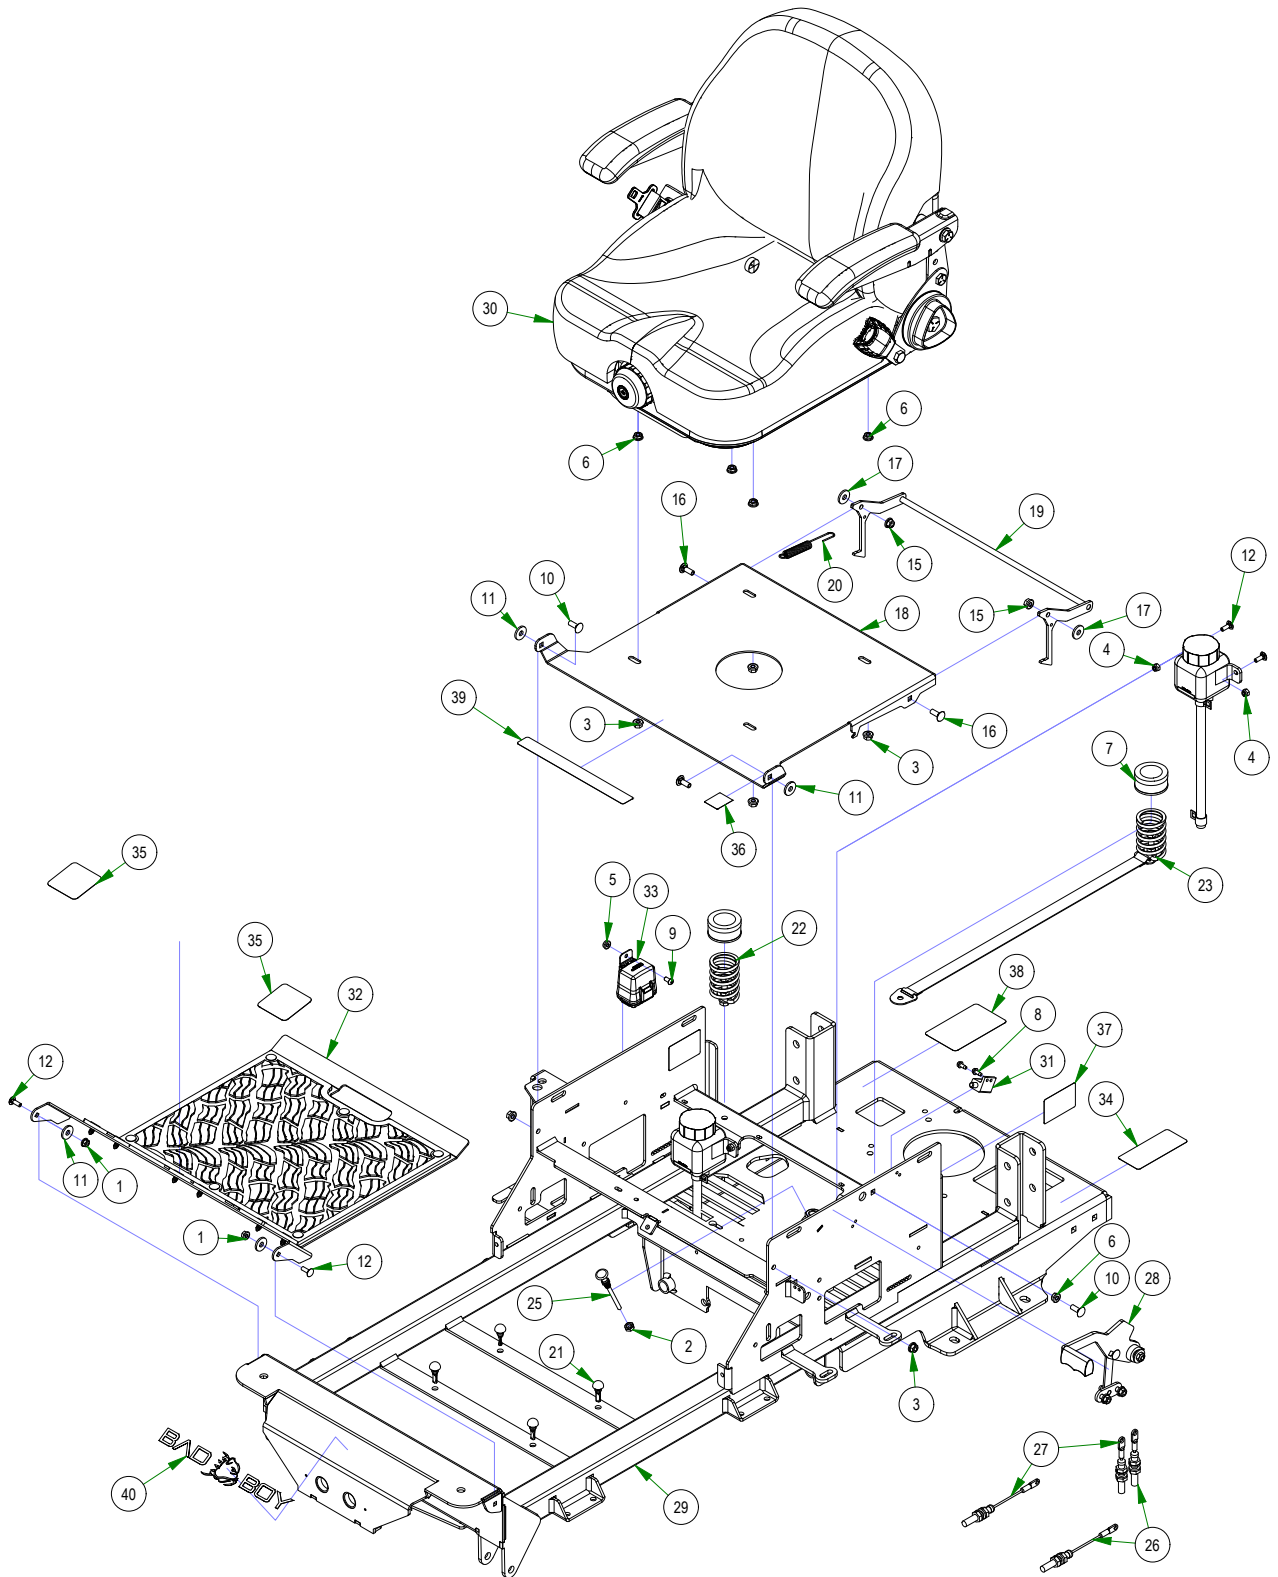

PARTS SECTION: UPPER FRAME

BAD BOY MOWERS

PARTS SECTION: UPPER FRAME

Parts List				Parts List			
ITEM	QTY	PART NUMBER	DESCRIPTION	ITEM	QTY	PART NUMBER	DESCRIPTION
1	2	013-2050-00	1/4-20 NYL INSERT FLANGE LOCKNUT ZINC	21	4	029-4011-00	2023 Floor Board Rubber Bumper
2	1	013-6051-00	3/8-24 HEX NUT ZINC YELLOW	22	1	034-8045-03	Seat Spring Assembly
3	6	013-8049-00	5/16-18 NYLON INSERT FLANGE LOCKNUT ZINC	23	1	034-8045-22	2022 Mav/HD seat spring assembly with strap
4	4	013-8073-00	1/4-20 NYLON INSERT LOCKNUT ZINC	24	2	051-0016-00	ZT/Maverick Hydro Tank Hose
5	1	013-9001-00	1/4-20 HEX SERRATED FLANGE NUT HARD/ZINC	25	1	054-8017-00	Choke
6	5	013-9002-00	5/16-18 HEX SERRATED FLANGE NUT HARD/ZINC	26	1	064-3050-21	2021 Load Balanced Brake Cable 1
7	2	014-8047-00	Seat Spring Cap Cover	27	1	064-3051-21	2021 Load Balanced Brake Cable 2
8	2	018-1080-00	12-24 X 1/2 HEX WASHER UNLSOT F TCS ZINC	28	1	069-1051-21	2021 Load Balanced Brake Handle Assembly
9	1	018-2012-00	1/4-20 X 1/2 BUTTON SOCKET CAP SCREW 18-8 STAINLESS STEEL	29	1	070-2303-00	2023 Maverick Frame - Painted
				30	1	071-6065-22	2022 Suspension Seat w/Seatbelt
10	3	018-8066-00	5/16-18 X 7/8 CARRIAGE BOLT ZINC	31	1	077-8073-00	Safety Switch
11	4	019-6042-00	.360 ID X .983 OD X .120 THICK FLAT WASHER NYLON	32	1	079-3470-21	2021 Maverick Floorboard Assembly
12	6	019-8040-00	1/4-20 X 3/4 CARRIAGE BOLT (GR.5) ZINC	33	1	086-3600-00	2024 Wiring Harness with Clips
13	1	026-0205-22	2022 Maverick Rear Cover Assembly	34	1	091-0015-24	2024 EPA Build Date Punch Decal
14	1	026-1016-21	MAVERICK/COMPACT OUTLAW SEAT PLATE ASSEMBLY	35	1	091-0021-00	2018 Maverick/2021 ZT Anti-Skid Steering Control Decals
15	2	013-8049-00	5/16-18 NYLON INSERT FLANGE LOCKNUT ZINC	36	1	091-0339-18	2018 MZ/Magnum/ZT/MAV/Comp Out Brake Decal
16	2	018-8066-00	5/16-18 X 7/8 CARRIAGE BOLT ZINC	37	2	091-1020-00	Hydraulic Decal
17	2	019-6042-00	.360 ID X .983 OD X .120 THICK FLAT WASHER NYLON	38	1	091-3017-50	Maverick Pump Belt Decal
18	1	026-1016-00	Seat Plate 2016	39	1	091-3150-00	Outlaw Warning Decal
19	1	028-0090-00	Seat Latch Rod Assembly	40	1	091-4063-00	Flying Bulldog Front Bumper Decal
20	1	034-1025-00	Brake Spring