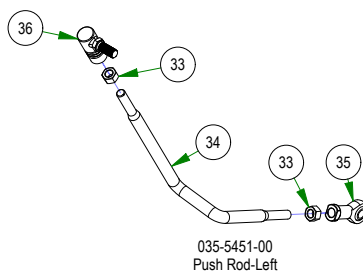

Parts List				Parts List			
ITEM	QTY	PART NUMBER	DESCRIPTION	ITEM	QTY	PART NUMBER	DESCRIPTION
1	1	013-8043-00	5/16-18 HEX NUT ZINC	19	1	069-4010-00	Rubber Grip
2	1	018-8063-00	5/16-18 X 3/4 HEX CAP SCREW (GR.5) ZINC	20	4	013-8047-00	5/16-18 NYL INS L/N ZC
3	1	024-6034-00	1/4" Press in Grease Fitting	21	4	018-2020-18	5/16-18 UNC X 1-3/8" BHCS, TORX DRIVE, GR 5
4	2	031-0032-00	2019 Drive Arm Bushing	22	1	018-5043-00	3/8-16 X 1-1/4 CARRIAGE BOLT ZINC
5	1	031-0053-00	2021 Drive Actuator RH Weldment	23	1	031-9010-18	Upper Tube-Adjustable Steering
6	1	013-8043-00	5/16-18 HEX NUT ZINC	24	1	031-9015-18	2018 Lower Adjuster - Steering Arm- Right
7	1	018-8063-00	5/16-18 X 3/4 HEX CAP SCREW (GR.5) ZINC	25	1	031-9016-18	2018 Upper Adjuster - Steering Arm- Right
8	1	024-6034-00	1/4" Press in Grease Fitting	26	1	031-9025-18	Steering Arm Elbow (Right)
9	2	031-0032-00	2019 Drive Arm Bushing	27	1	045-5000-00	Black Knob for Adjustable Steering Arm
10	1	031-0054-00	2021 Drive Actuator LH Weldment	28	1	069-4010-00	Rubber Grip
11	4	013-8047-00	5/16-18 NYL INS L/N ZC	29	2	013-6051-00	3/8" Fine Threaded Jam Nut
12	4	018-2020-18	5/16-18 UNC X 1-3/8" BHCS, TORX DRIVE, GR 5	30	1	035-5450-01	Push Rod - Right (Rod Only)
13	1	018-5043-00	3/8-16 X 1-1/4 CARRIAGE BOLT ZINC	31	1	048-3000-00	Spherical Rod End - Outlaw
14	1	031-9010-18	Upper Tube-Adjustable Steering	32	1	099-2009-00	Quick Release Ball Joint
15	1	031-9014-18	2018 Lower Adjuster - Steering Arm- Left	33	2	013-6051-00	3/8" Fine Threaded Jam Nut
16	1	031-9017-18	2018 Upper Adjuster - Steering Arm- Left	34	1	035-5451-01	Push Rod LH (Rod Only)
17	1	031-9020-18	Steering Arm Elbow (Left)	35	1	048-3000-00	Spherical Rod End - Outlaw
18	1	045-5000-00	Black Knob for Adjustable Steering Arm	36	1	099-2009-00	Quick Release Ball Joint