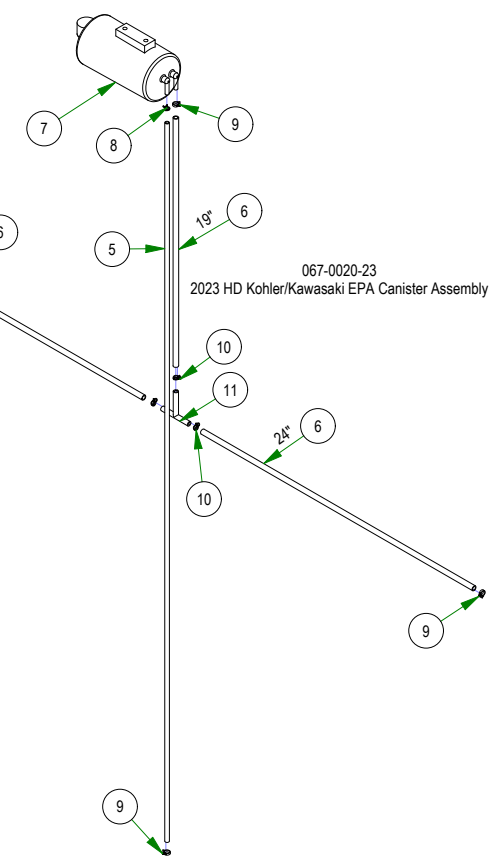

# PARTS SECTION: FRAME SUB ASSEMBLIES

051-2014-HD  
2023 Maverick HD Fuel Line with Shutoff

051-2014-22  
2023 Maverick HD Fuel Line with Shutoff

067-2022-00  
2022 Maverick HD RH Fuel Tank

067-2021-00  
2021 Maverick Left Side Tank