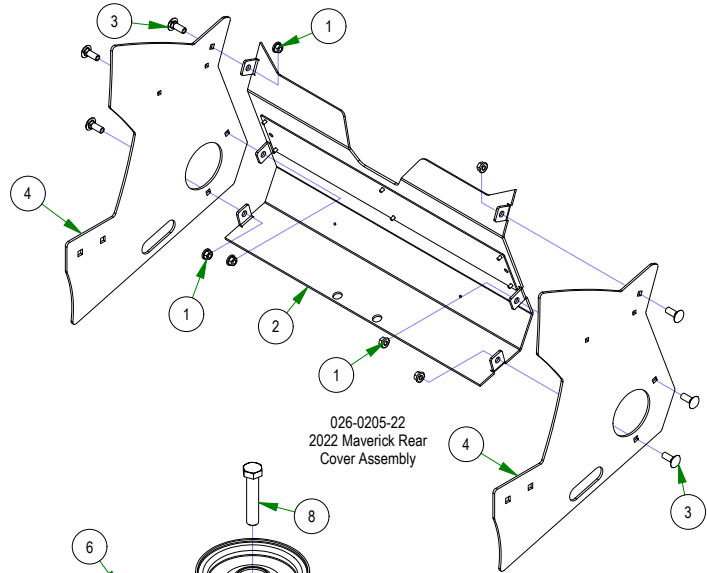

BAD BOY MOWERS

PARTS SECTION: FRAME SUB ASSEMBLIES

BAD BOY MOWERS

PARTS SECTION: FRAME SUB ASSEMBLIES

Parts List				Parts List			
ITEM	QTY	PART NUMBER	DESCRIPTION	ITEM	QTY	PART NUMBER	DESCRIPTION
1	6	013-8049-00	5/16-18 NYLON INSERT FLANGE LOCKNUT ZINC	16	1	051-0016-00	ZT/Maverick Hydro Tank Hose
2	1	014-5300-00	2021 Maverick Rear Cover Assembly	17	1	066-5050-00	Hydraulic Tank Cap
3	6	018-5044-00	3/8-16 X 1 CARRIAGE BOLT (GR.5) ZINC	18	1	067-8090-00	350ml Expansion Tank
4	2	026-0226-00	2022 Maverick Rear Cover Side Plate - Painted	19	1	072-8065-00	3/8" Hose Clamp
5	1	013-5300-00	1/2-13 HEX SERRATED FLANGE NUT HARD/ZINC	20	1	072-8066-00	1/2 Hose Clamp
6	1	013-7021-00	5/8-11 NYLON INSERT LOCKNUT ZINC	21	12	040-6080-00	Ratchet Fastener
7	2	013-8050-00	1/2-13 NYLON INSERT FLANGE LOCKNUT ZINC	22	1	079-3470-18	2018 Maverick Floorboard
8	1	018-0015-00	1/2-13 X 2-1/2 HEX CAP SCREW GR 5 ZINC	23	1	081-4001-00	2021 Maverick Floor Mat W/ Reaper Tread
9	1	018-6016-00	5/8-11 X 5-1/2 HEX CAP SCREW (GR.5) ZINC	24	4	010-1050-00	1641 BEARING W/2 CONTACT RUBBER SEALS
10	1	018-6036-00	1/2-13 X 2-3/4 HEX CAP SCREW (GR.5) ZINC	25	2	025-0003-00	2016 Front Bearing Spacer
11	2	019-6017-00	.635 ID X 1.120 OD X .140 THICK FLAT WASHER NYLON	26	1	250-2751-00	2021 Maverick I-Beam Front Arm RH Short Weldment - Painted
12	1	025-5203-00	.51 ID X .75 OD X .75 LGTH SOLID SPACER ZINC	27	1	250-2801-00	2021 Maverick I-Beam Front Arm LH Weldment - Painted
13	1	033-6001-00	4 3/4" Idler Pulley	28	1	250-2851-00	2021 Maverick I-Beam Front Arm RH Long Weldment - Painted
14	1	033-8000-00	5 3/4 Idler Pulley, 5/8 Bore	29	1	250-2752-00	2022 42" Maverick I-Beam Front Arm - RH - Painted
15	1	039-6945-00	Deck Idler	30	1	250-2802-00	2022 42" Maverick I-Beam Front Arm - LH - Painted