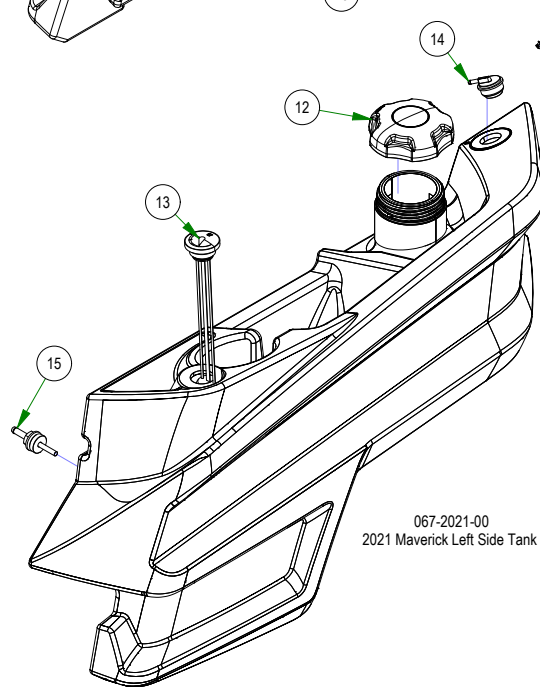

# PARTS SECTION: FRAME SUB ASSEMBLIES

051-2014-HD  
2023 Maverick HD Fuel Line with Shutoff

051-2014-22  
2023 Maverick HD Fuel Line with Shutoff

067-2022-00  
2022 Maverick HD RH Fuel Tank

067-2021-00  
2021 Maverick Left Side Tank