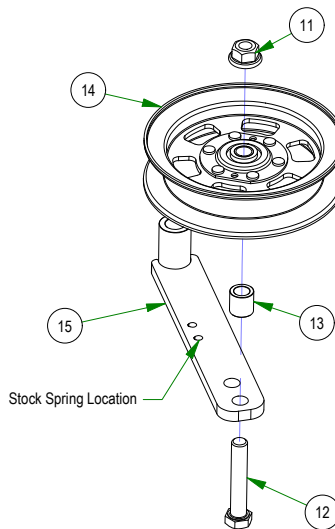

039-6945-17
2017 MZ/IT Deck Idler Assembly