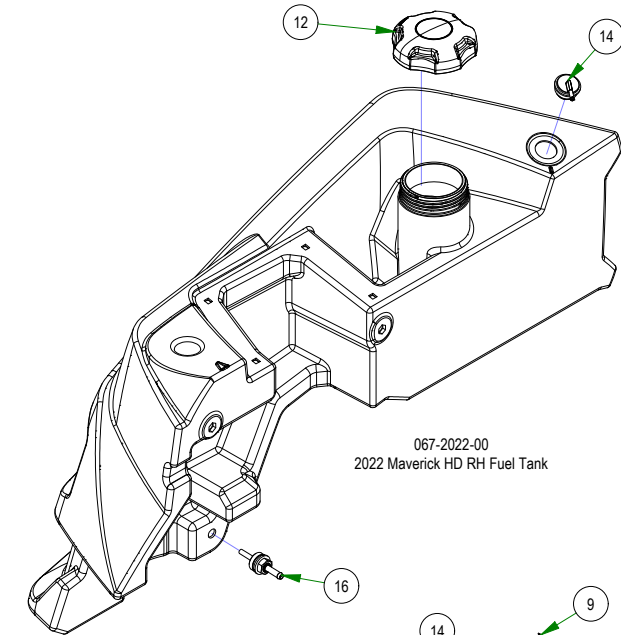

067-2022-00
2022 Maverick HD RH Fuel Tank