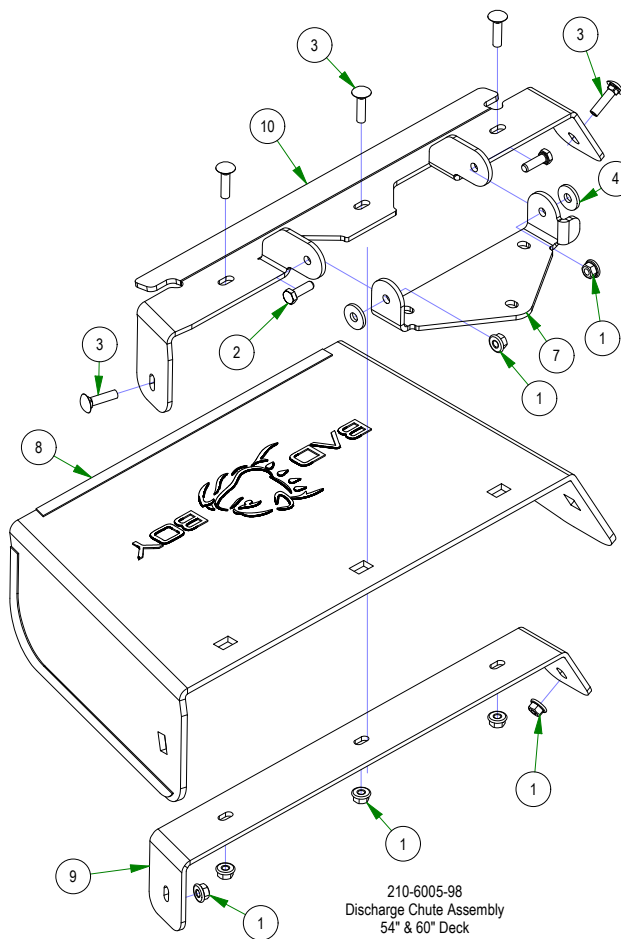

039-2127-17
Deck Hanger Assembly

210-6005-98
Discharge Chute Assembly
54" & 60" Deck