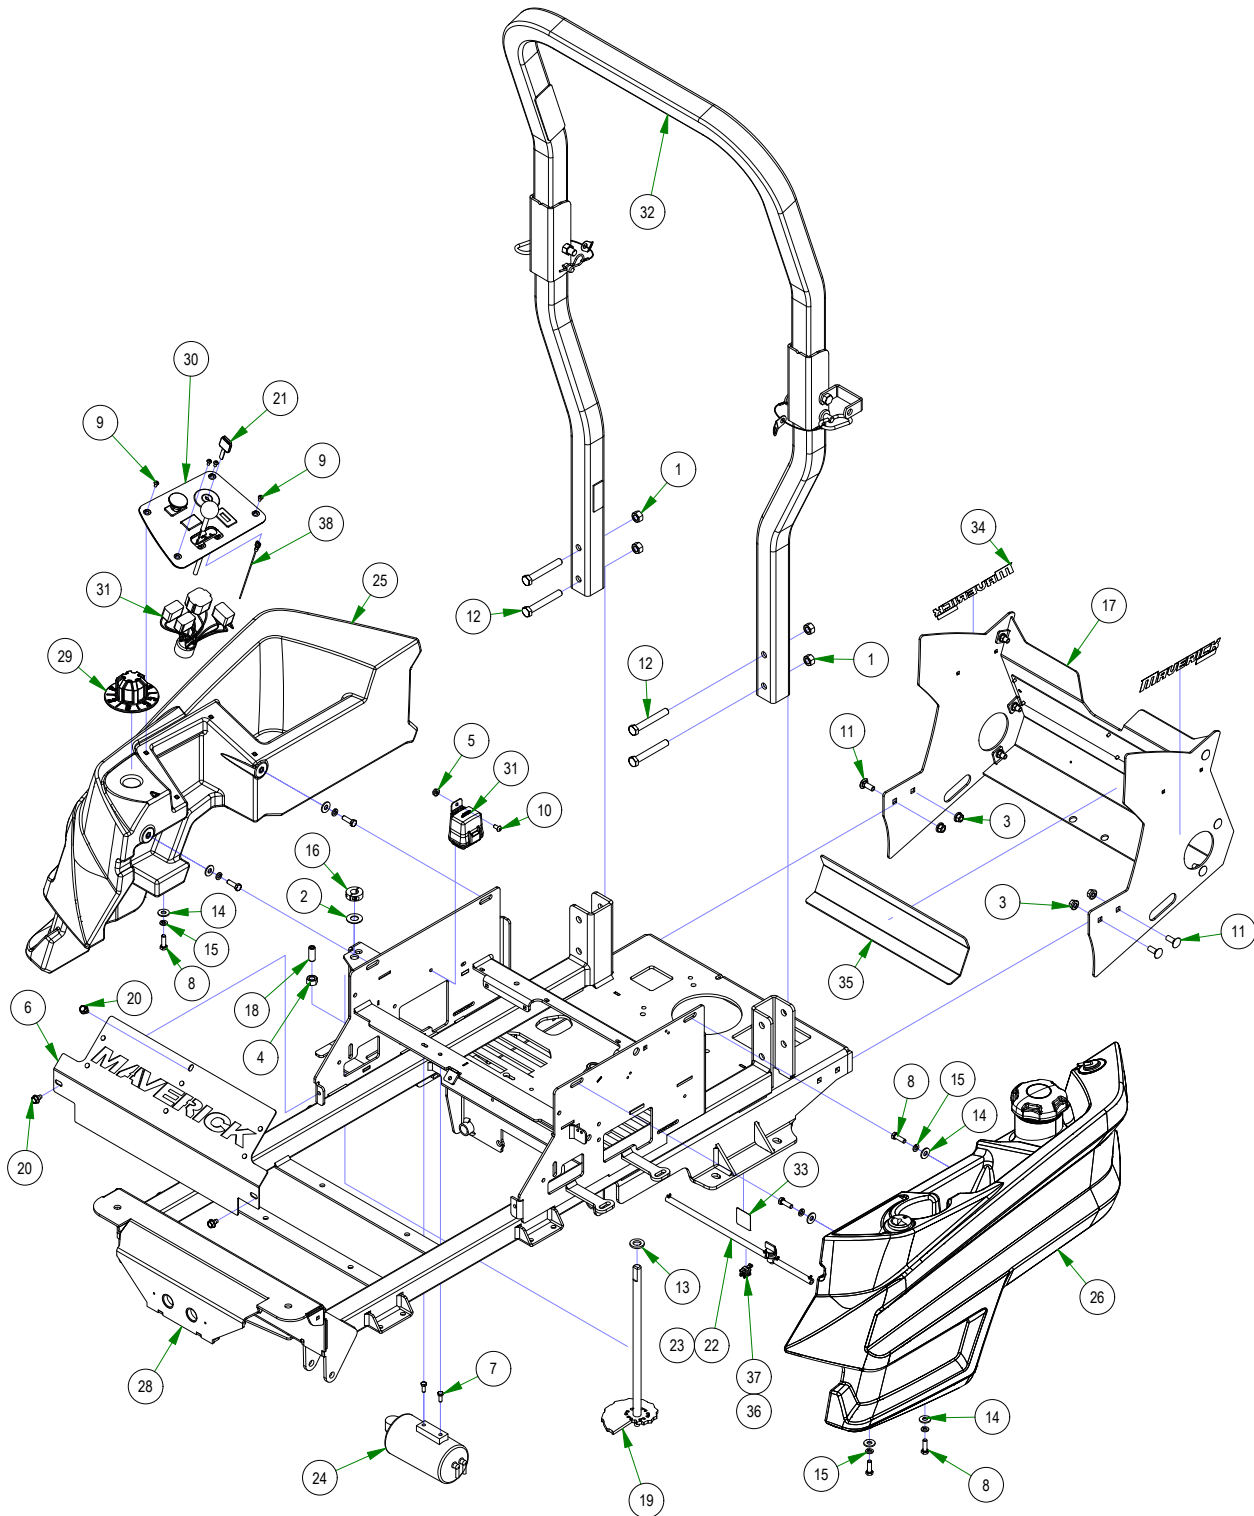

BAD BOY MOWERS

PARTS SECTION: FUEL TANK & REAR COVER

PARTS SECTION: FUEL TANK & REAR COVER

Parts List				Parts List			
ITEM	QTY	PART NUMBER	DESCRIPTION	ITEM	QTY	PART NUMBER	DESCRIPTION
1	4	013-0005-00	1/2-13 HEX 2-WAY REVERSIBLE CENTER LOCKNUT Grade B ZINC	20	3	030-7044-00	5/16-18 X 1/2 HWH unslot (F) tcs zinc
2	1	013-0080-00	.625 ID x 1.250 OD x .062 THK F/W Nylon	21	1	042-9000-00	Ignition Key
3	4	013-5202-00	3/8-16 NYLON INSERT FLANGE LOCKNUT (GR.F) ZINC	22	1	051-0001-23	15" Fuel Line Assembly
4	1	013-7018-00	1/2-13 HEX NUT ZINC	23	1	051-2014-23	37" Fuel Line Assembly
5	1	013-9001-00	1/4-20 HEX SERRATED FLANGE NUT HARD/ZINC	24	1	067-0020-01	ZT/Mav EPA Cannister Assy
6	1	014-1000-00	2021 Maverick Cooler Cover Assembly	25	1	067-2020-00	2021 Maverick Right Side Tank
7	2	018-0024-00	M6-1.0 X 16MM DIN 933 HEX TAP BOLT (CL 8.8) ZINC	26	1	067-2021-00	2021 Maverick Left Side Tank
8	7	018-2007-00	5/16-18 X 1 HEX CAP SCREW (GR.5) ZINC	27	1	067-9903-00	Fuel Pick-up for 067-2021-00
9	4	018-2010-00	10-32 X 3/8 BUTTON SOCKET CAP SCREW 18-8 STAINLESS STEEL	28	1	070-2303-00	2023 Maverick Frame - Painted
				29	1	077-9000-00	MZ/ZT Deck Height Dial
10	1	018-2012-00	1/4-20 X 1/2 BUTTON SOCKET CAP SCREW 18-8 STAINLESS STEEL	30	1	079-3560-23	2023 Control Panel Assembly
				31	1	086-3600-00	2024 Wiring Harness with Clips
				32	1	089-0005-00	2016 2x2 ROPS
11	4	018-5044-00	3/8-16 X 1 CARRIAGE BOLT (GR.5) ZINC	33	1	091-0019-00	Patent Decal
12	4	018-6054-00	1/2-13 X 3-1/2 HEX CAP SCREW (GR.5) ZINC	34	2	091-0512-00	Maverick Back Plate Decal
13	1	019-6017-00	.635 ID X 1.120 OD X .140 THICK FLAT WASHER NYLON	35	1	091-4050-00	Heat Shield (Fiberglass Adhesive)
14	7	019-8044-00	5/16 USS FLAT WASHER (7/8 OD) ZINC	36	1	214-1007-00	Edge Clip With Ziptie
15	7	019-8051-00	5/16 SPLIT LOCKWASHER ZINC	37	1	214-1008-00	Edge Clip With Ziptie
16	1	025-0002-00	5/8" Split Collar	38	1	216-1000-17	2017 MZ/ZT/MAV Tach Wire Assy
17	1	026-0205-22	2022 Maverick Rear Cover Assembly				
18	1	028-0008-00	Dial Rod Plunger				
19	1	028-0070-17	ZT Deck Height Bar Assembly