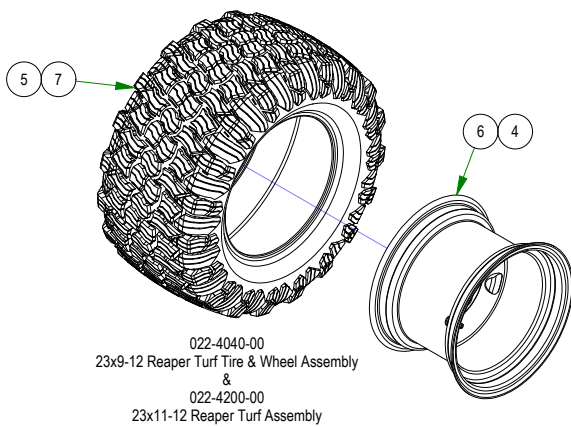

BAD BOY MOWERS

PARTS SECTION: FRONT FORK

Parts List				Parts List			
ITEM	QTY	PART NUMBER	DESCRIPTION	ITEM	QTY	PART NUMBER	DESCRIPTION
1	1	013-8050-00	1/2-13 NYLON INSERT FLANGE LOCKNUT ZINC	7	1	023-1010-00	2019 Stand-on Front Fork Weldment
2	1	013-9004-00	1"-14 NYLON INSERT JAM LOCKNUT ZINC	8	1	025-5202-00	Front Wheel Spanner
3	1	014-2025-00	2017 Bearing Cover	9	1	058-1000-00	Spacer, 1x1.375x.25
4	1	018-0005-00	1"-14 X 5 HEX CAP SCREW (GR.8) ZINC YELLOW	10	2	010-1050-00	1641 BEARING W/2 CONTACT RUBBER SEALS
5	1	018-0040-00	1/2-13 X 8-1/2 HEX CAP SCREW (GR.5) ZINC	11	1	025-0003-00	2016 Front Bearing Spacer
6	1	022-2017-00	13x6.5-6 Black Tire and Wheel Assembly				

PARTS SECTION: WHEEL SUBASSEMBLIES

Parts List				Parts List			
ITEM	QTY	PART NUMBER	DESCRIPTION	ITEM	QTY	PART NUMBER	DESCRIPTION
1	3	022-5347-00	13 x 6.50 - 6 Tire	8	1	034-9080-00	Gold Transaxle Spring
2	3	022-7007-00	Front Tire Rim	9	1	050-2070-00	2021 ZT/Maverick Transaxle Fan/Pulley Kit
3	6	022-7009-00	Ball Bearing w/Retainer, 99502H-NR, .625 Bore x 1.375 OD x .4375 Width	10	1	050-2077-00	5 Bolt Hub Kit
4	2	022-3011-00	12x7" Black Wheel	11	5	050-2012-00	Transaxle Wheel Studs/ Drum Brake Studs
5	2	022-4035-00	23x9-12 Reaper Turf Tire Only	12	1	050-8010-00	2021 ZT/Maverick Transaxle Seat Kit (ZT-2800)
6	2	022-4070-00	12x8.5 Black Wheel	13	1	063-1050-00	ZT Hydraulic Filter
7	2	022-4195-00	Tire, 23/11x12 Reaper Turf				