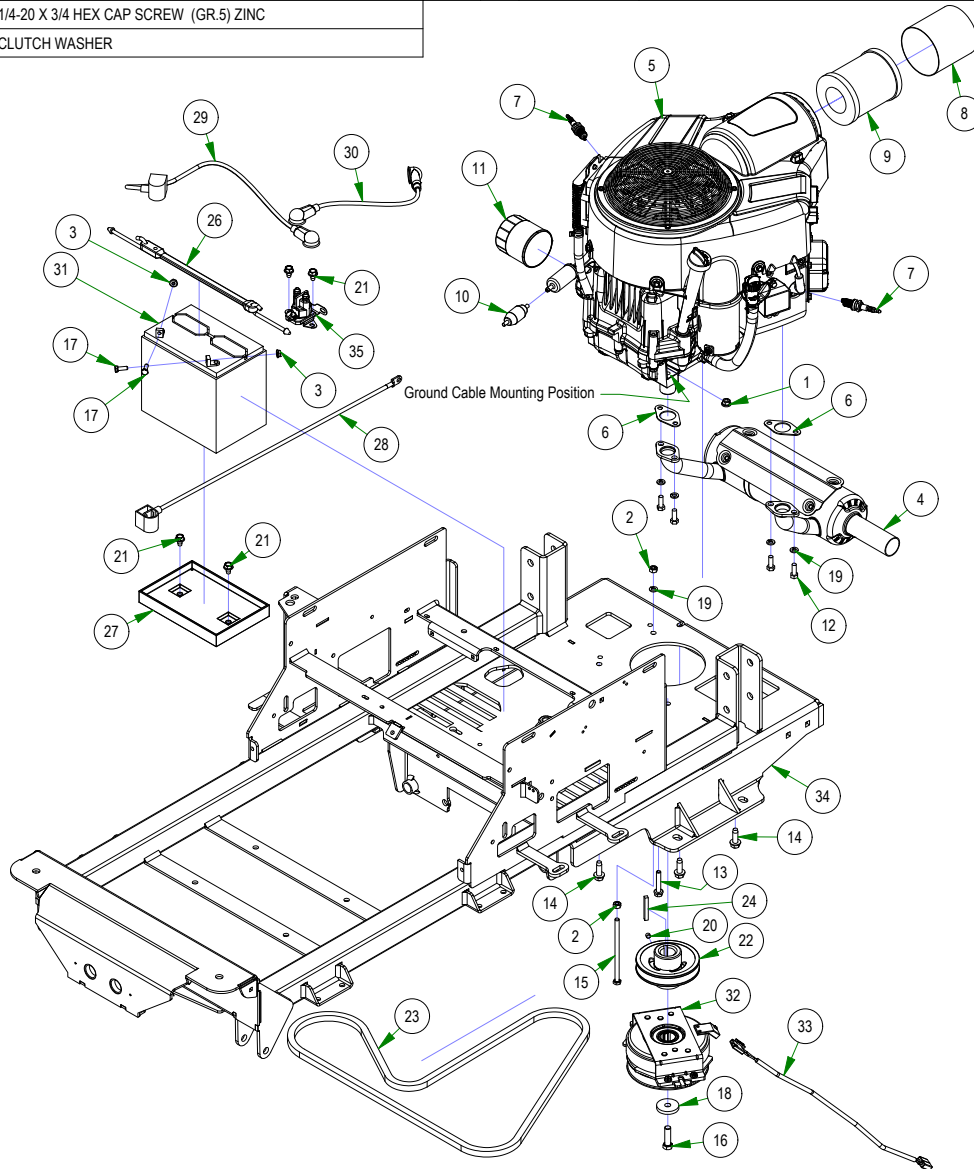

Parts List				Parts List			
ITEM	QTY	PART NUMBER	DESCRIPTION	ITEM	QTY	PART NUMBER	DESCRIPTION
1	1	013-0101-00	5/16-18 Gr5 Distorted-Thread Flange Locknut	19	5	019-8051-00	5/16 SPLIT LOCKWASHER ZINC
2	2	013-8043-00	5/16-18 HEX NUT ZINC	20	1	030-0050-00	5/16-24 X 1/4 SOCKET SET SCREW (CUP PT) PLAIN
3	2	013-9001-00	1/4-20 HEX SERRATED FLANGE NUT HARD/ZINC	21	4	030-7044-00	5/16-18 X 1/2 HWH UNSLOT (F) tcs zinc
4	1	015-0057-00	2017 Compact Outlaw Exhaust 810 Vanguard	22	1	033-5035-00	4 3/4 Motor Pulley
5	1	015-0511-00	Vanguard 27hp CXI with Out Oil Filter Maverick	23	1	041-7400-00	75.8" Pump Belt
6	2	015-0077-01	Exhaust Gasket	24	1	042-5020-00	1/4 X 2 SQ MACHINERY KEY 1018 STL PLAIN
7	2	015-8000-00	Spark Plug	25	1	043-8930-98	2023 Battery Hold Down Assembly
8	1	063-1000-00	pre-Cleaner for Vanguard CXI Engine	26	1	043-8930-00	2023 Rubber Battery Hold Down Strap
9	1	063-1005-00	Air Filter for Vanguard CXI Engine	27	1	043-8931-00	Battery Tray
10	1	063-6000-00	Universal Inline Fuel Filter	28	1	064-0030-00	24 inch Black Cable - MZ/ZT
11	1	063-8018-00	Oil Filter	29	1	064-5300-00	24" Red Battery Cable
12	4	018-0017-00	Torx Bolt-Exhaust	30	1	064-5301-00	12" Red Battery Cable
13	1	018-0114-00	5/16-18x1-3/4 Gr5 Hex Flange Screw Zinc Clear	31	1	068-8049-00	SP-35 Battery
14	3	018-1075-00	3/8-16 X 1-1/8 HEX WASHER UNSLOT SERRATED (TRI-LOB) TRS ZINC YELLOW	32	1	070-0056-00	Clutch
15	1	018-5350-00	5/16-18 X 5-1/2 HEX CAP SCREW (GR.5) ZINC	33	1	070-2000-00	Clutch Pigtail
16	1	018-5450-21	7/16-20 X 1-1/2 HEX CAP SCREW (GR.8) w/ Patch	34	1	070-2303-00	2023 Maverick Frame - Painted
17	2	018-8052-00	1/4-20 X 3/4 HEX CAP SCREW (GR.5) ZINC	35	1	108-0001-00	Solenoid
18	1	019-0010-00	CLUTCH WASHER