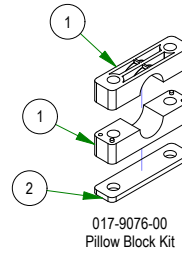

034-8045-22
2022 Mav/HD Seat Spring
Assembly with Strap