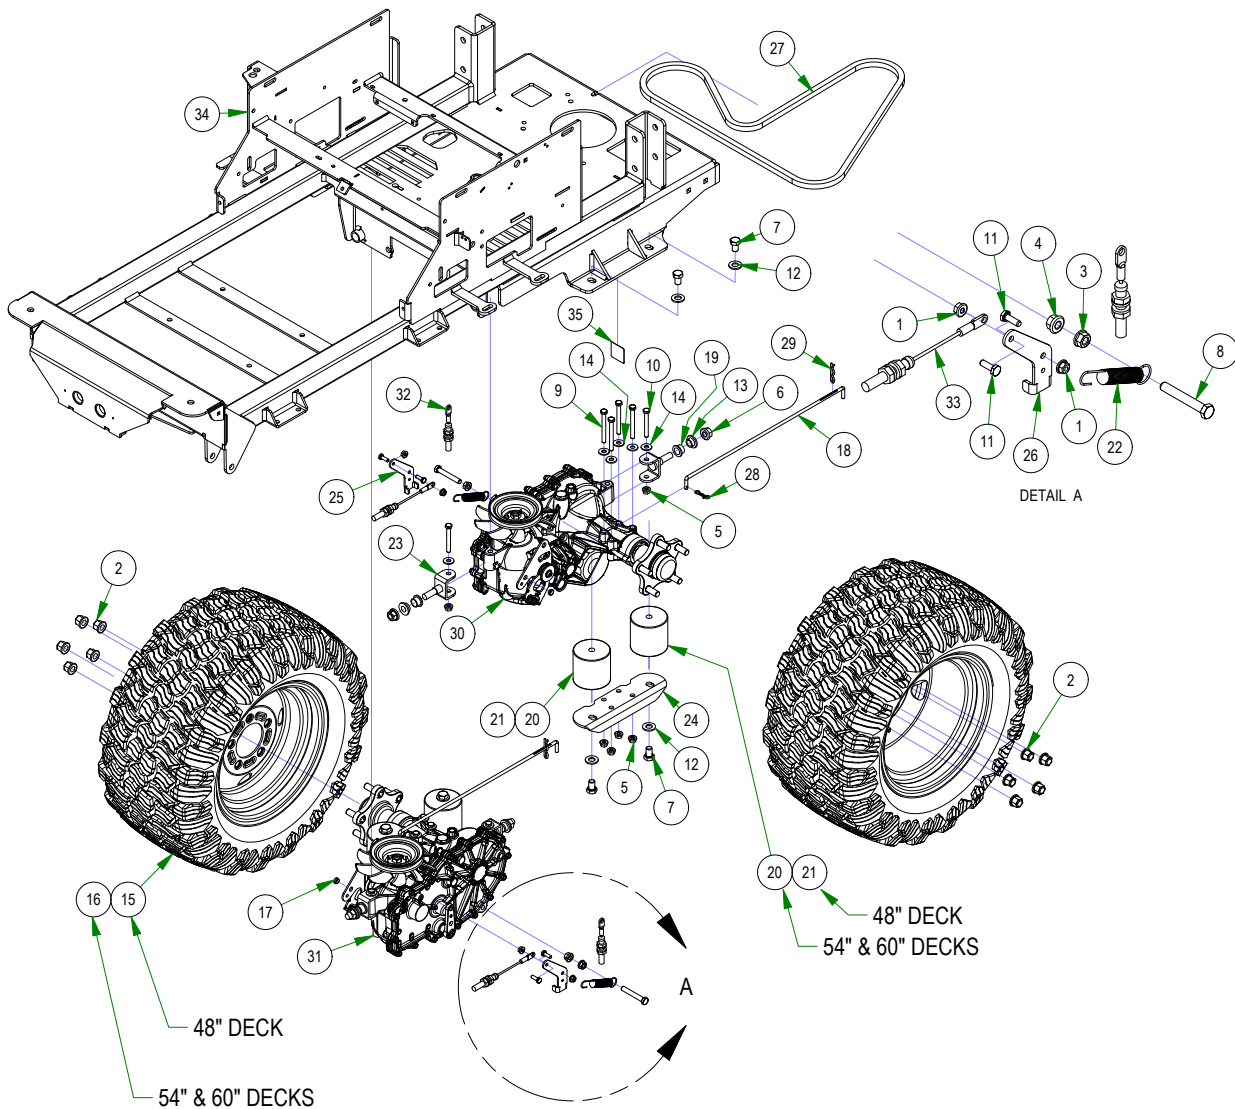

Parts List				Parts List			
ITEM	QTY	PART NUMBER	DESCRIPTION	ITEM	QTY	PART NUMBER	DESCRIPTION
1	4	013-2050-00	1/4-20 NYL INSERT FLANGE LOCKNUT ZINC	19	4	032-5052-00	.627 ID X .753 OD X .500 LGTH X 1.000 FLG OD X .094 FLG THICK FLANGED BEARING OIL-IMPREG BRNZ
2	10	013-3000-00	Acorn Lug Nut	20	4	032-9000-00	Vibration Mount-Green Dot
3	2	013-5201-00	3/8-16 HEX SERRATED FLANGE NUT HARD/ZINC	21	4	032-9002-00	Vibration Mount- Red Dot
4	2	013-5202-00	3/8-16 NYLON INSERT FLANGE LOCKNUT (GR.F) ZINC	22	2	034-1026-00	Brake Return Spring
5	12	013-8049-00	5/16-18 NYLON INSERT FLANGE LOCKNUT ZINC	23	4	039-0001-00	Maverick Rear Transaxle Pivot Bracket
6	4	013-8050-00	1/2-13 NYLON INSERT FLANGE LOCKNUT ZINC	24	2	039-1306-00	Rear Suspension Transaxle Mount
7	8	018-1055-00	1/2-13 X 3/4 HEX CAP SCREW (GR.5) ZINC	25	1	039-1320-00	Brake Arm Ext (Left)
8	2	018-2071-00	3/8-16 X 2-1/2 HEX TAP BOLT (GR.5) ZINC Fully Threaded	26	1	039-1321-00	Brake Arm Ext (Right)
9	8	018-4701-00	5/16-18 X 3 HEX CAP SCREW (GR.5) ZINC	27	1	041-7400-00	75.8" Pump Belt
10	4	018-5344-00	5/16-18 X 2-1/2 HEX CAP SCREW (GR.5) ZINC	28	2	044-2004-00	Bow Pin
11	4	018-8052-00	1/4-20 X 3/4 HEX CAP SCREW (GR.5) ZINC	29	2	044-2008-00	Neutral Rod Clip
12	8	019-5702-00	1/2 SAE FLAT WASHER (1-1/16" OD) GR.8 ZINC YELLOW	30	1	050-0075-02	2021 LH 3200 Transaxle
13	4	019-8027-00	.525 ID SHOULDER WASHER NYLON	31	1	050-0080-02	2021 RH 3200 Transaxle
14	12	019-8044-00	5/16 USS FLAT WASHER (7/8 OD) ZINC	32	1	064-3050-21	2021 Load Balanced Brake Cable 1
15	2	022-4040-00	23x9-12 Reaper Turf Tire & Wheel Assembly	33	1	064-3051-21	2021 Load Balanced Brake Cable 2
16	2	022-4200-00	23x11-12 Reaper Turf Assembly	34	1	070-2303-00	2023 Maverick Frame - Painted
17	2	025-0036-00	Drive Arm Transaxle Spacer	35	1	091-0019-00	Patent Decal
18	2	028-0070-00	Neutral Rod