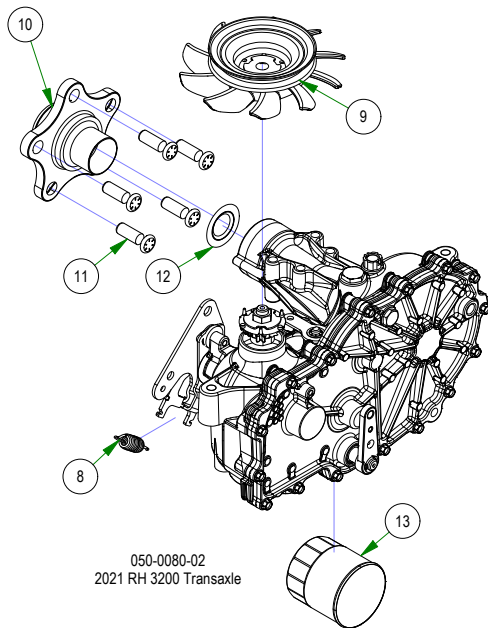

BAD BOY MOWERS

PARTS SECTION: FRONT FORK

Parts List				Parts List			
ITEM	QTY	PART NUMBER	DESCRIPTION	ITEM	QTY	PART NUMBER	DESCRIPTION
1	1	013-8050-00	1/2-13 NYLON INSERT FLANGE LOCKNUT ZINC	7	1	023-1010-00	2019 Stand-on Front Fork Weldment
2	1	013-9004-00	1"-14 NYLON INSERT JAM LOCKNUT ZINC	8	1	025-5202-00	Front Wheel Spanner
3	1	014-2025-00	2017 Bearing Cover	9	1	058-1000-00	Spacer, 1x1.375x.25
4	1	018-0005-00	1"-14 X 5 HEX CAP SCREW (GR.8) ZINC YELLOW	10	2	010-1050-00	1641 BEARING W/2 CONTACT RUBBER SEALS
5	1	018-0040-00	1/2-13 X 8-1/2 HEX CAP SCREW (GR.5) ZINC	11	1	025-0003-00	2016 Front Bearing Spacer
6	1	022-2017-00	13x6.5-6 Black Tire and Wheel Assembly				

PARTS SECTION: WHEEL SUBASSEMBLIES

Parts List				Parts List			
ITEM	QTY	PART NUMBER	DESCRIPTION	ITEM	QTY	PART NUMBER	DESCRIPTION
1	3	022-5347-00	13 x 6.50 - 6 Tire	8	1	034-9080-00	Gold Transaxle Spring
2	3	022-7007-00	Front Tire Rim	9	1	050-2070-00	2021 ZT/Maverick Transaxle Fan/Pulley Kit
3	6	022-7009-00	Ball Bearing w/Retainer, 99502H-NR, .625 Bore x 1.375 OD x .4375 Width	10	1	050-2077-00	5 Bolt Hub Kit
4	2	022-3011-00	12x7" Black Wheel	11	5	050-2012-00	Transaxle Wheel Studs/ Drum Brake Studs
5	2	022-4035-00	23x9-12 Reaper Turf Tire Only	12	1	050-8010-00	2021 ZT/Maverick Transaxle Seat Kit (ZT-2800)
6	2	022-4070-00	12x8.5 Black Wheel	13	1	063-1050-00	ZT Hydraulic Filter
7	2	022-4195-00	Tire, 23/11x12 Reaper Turf				