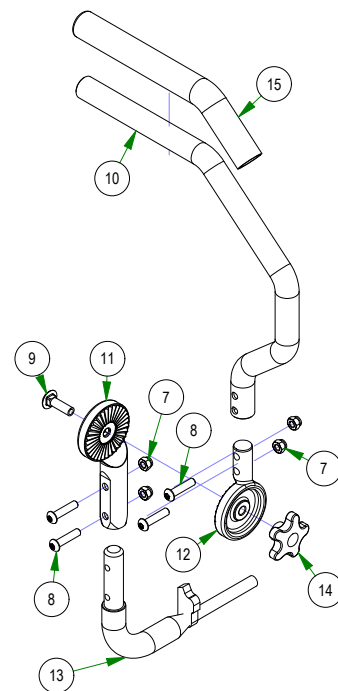

031-9000-18
2018 Adjustable Steering Arm - Left