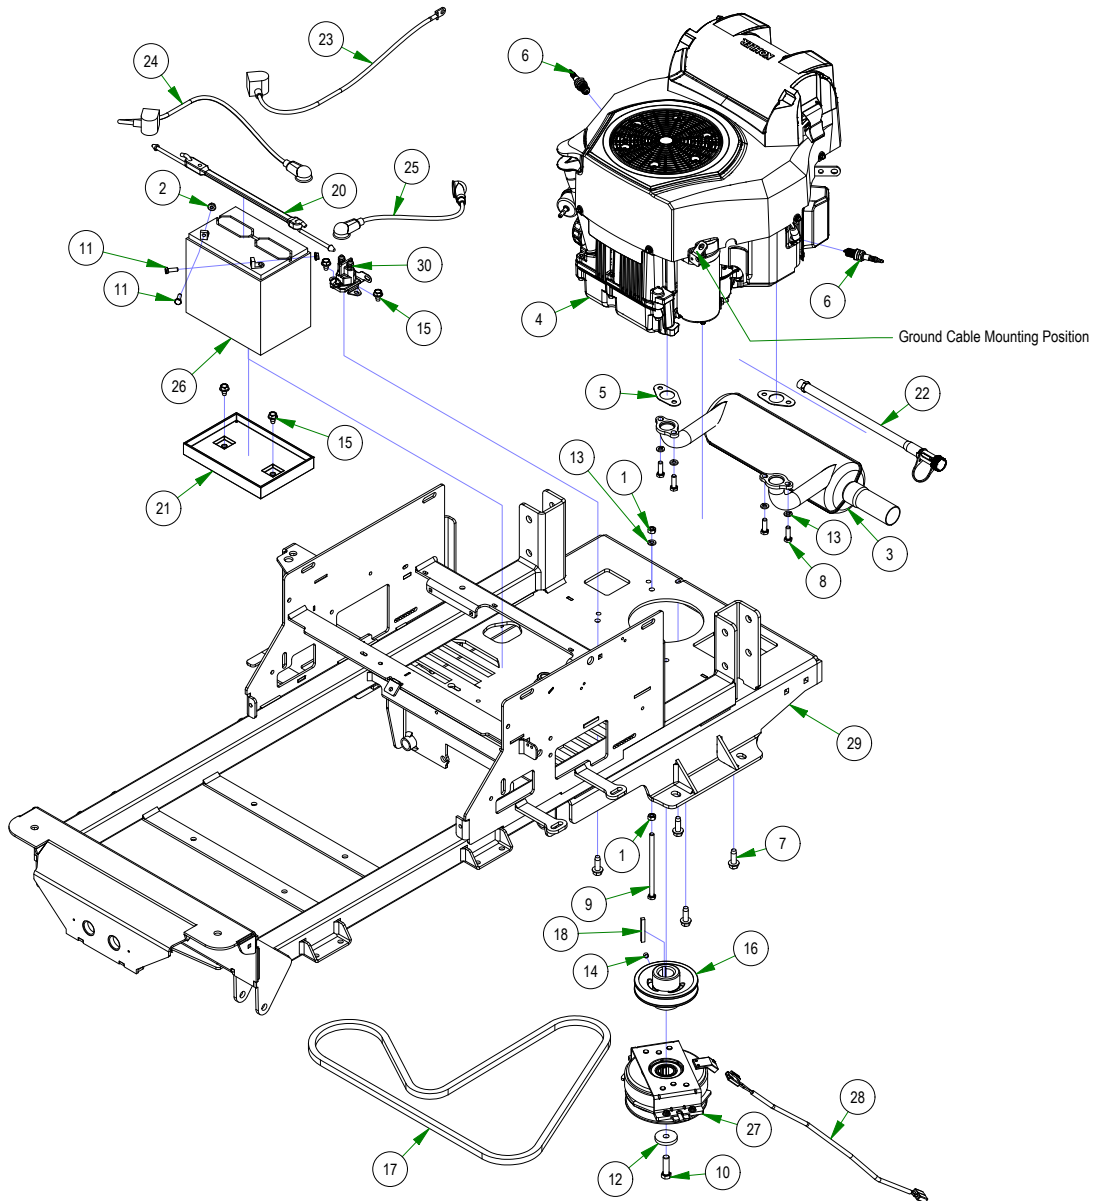

PARTS SECTION: KOHLER

Parts List				Parts List			
ITEM	QTY	PART NUMBER	DESCRIPTION	ITEM	QTY	PART NUMBER	DESCRIPTION
1	2	013-8043-00	5/16-18 HEX NUT ZINC	16	1	033-5035-00	4 3/4 Motor Pulley
2	2	013-9001-00	1/4-20 HEX SERRATED FLANGE NUT HARD/ZINC	17	1	041-7400-00	75.8" Pump Belt
3	1	015-0051-00	Kohler Muffler	18	1	042-5020-00	1/4 X 2 SQ MACHINERY KEY 1018 STL PLAIN
4	1	015-2030-00	Kohler-2014 CZT/Outlaw 747cc	19	1	043-8930-98	2023 Battery Hold Down Assembly
5	2	015-2751-00	Exhaust Gasket	20	1	043-8930-00	2023 Rubber Battery Hold Down Strap
6	2	015-8000-00	Spark Plug	21	1	043-8931-00	Battery Tray
7	4	018-1075-00	3/8-16 X 1-1/8 HEX WASHER UNSLOT SERRATED (TRI-LOB) TRS ZINC YELLOW	22	1	051-5401-00	Kohler Oil Drain
8	4	018-2007-00	5/16-18 X 1 HEX CAP SCREW (GR.5) ZINC	23	1	064-0030-00	24 inch Black Cable - MZ/ZT
9	1	018-5350-00	5/16-18 X 5-1/2 HEX CAP SCREW (GR.5) ZINC	24	1	064-5300-00	24" Red Battery Cable
10	1	018-5450-21	7/16-20 X 1-1/2 HEX CAP SCREW (GR.8) w/ Patch	25	1	064-5301-00	12" Red Battery Cable
11	2	018-8052-00	1/4-20 X 3/4 HEX CAP SCREW (GR.5) ZINC	26	1	068-8049-00	SP-35 Battery
12	1	019-0010-00	CLUTCH WASHER	27	1	070-0056-00	Clutch
13	5	019-8051-00	5/16 SPLIT LOCKWASHER ZINC	28	1	070-2000-00	Clutch Pigtail
14	1	030-0050-00	5/16-24 X 1/4 SOCKET SET SCREW (CUP PT) PLAIN	29	1	070-2303-00	2023 Maverick Frame - Painted
15	4	030-7044-00	5/16-18 X 1/2 HWH unslot (F) tcs zinc	30	1	108-0001-00	Solenoid