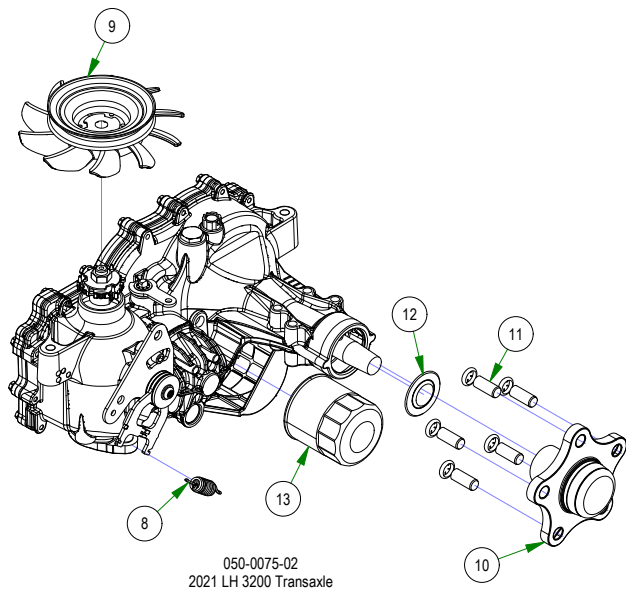

BAD BOY MOWERS

PARTS SECTION: FRONT FORK

Parts List				Parts List			
ITEM	QTY	PART NUMBER	DESCRIPTION	ITEM	QTY	PART NUMBER	DESCRIPTION
1	1	013-8050-00	1/2-13 NYLON INSERT FLANGE LOCKNUT ZINC	7	1	023-1010-00	2019 Stand-on Front Fork Weldment
2	1	013-9004-00	1"-14 NYLON INSERT JAM LOCKNUT ZINC	8	1	025-5202-00	Front Wheel Spanner
3	1	014-2025-00	2017 Bearing Cover	9	1	058-1000-00	Spacer, 1x1.375x.25
4	1	018-0005-00	1"-14 X 5 HEX CAP SCREW (GR.8) ZINC YELLOW	10	2	010-1050-00	1641 BEARING W/2 CONTACT RUBBER SEALS
5	1	018-0040-00	1/2-13 X 8-1/2 HEX CAP SCREW (GR.5) ZINC	11	1	025-0003-00	2016 Front Bearing Spacer
6	1	022-2017-00	13x6.5-6 Black Tire and Wheel Assembly				

PARTS SECTION: WHEEL SUBASSEMBLIES

Parts List				Parts List			
ITEM	QTY	PART NUMBER	DESCRIPTION	ITEM	QTY	PART NUMBER	DESCRIPTION
1	3	022-5347-00	13 x 6.50 - 6 Tire	8	1	034-9080-00	Gold Transaxle Spring
2	3	022-7007-00	Front Tire Rim	9	1	050-2070-00	2021 ZT/Maverick Transaxle Fan/Pulley Kit
3	6	022-7009-00	Ball Bearing w/Retainer, 99502H-NR, .625 Bore x 1.375 OD x .4375 Width	10	1	050-2077-00	5 Bolt Hub Kit
4	2	022-3011-00	12x7" Black Wheel	11	5	050-2012-00	Transaxle Wheel Studs/ Drum Brake Studs
5	2	022-4035-00	23x9-12 Reaper Turf Tire Only	12	1	050-8010-00	2021 ZT/Maverick Transaxle Seat Kit (ZT-2800)
6	2	022-4070-00	12x8.5 Black Wheel	13	1	063-1050-00	ZT Hydraulic Filter
7	2	022-4195-00	Tire, 23/11x12 Reaper Turf				