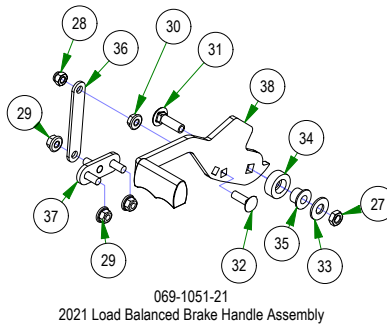

BAD BOY MOWERS

PARTS SECTION: FRAME SUB ASSEMBLIES