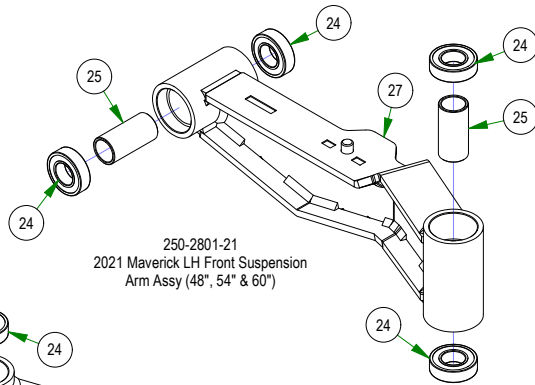

BAD BOY MOWERS

PARTS SECTION: FRAME SUB ASSEMBLIES

079-3470-21
2021 Maverick Floorboard Assembly

026-0205-22
2022 Maverick Rear Cover Assembly

250-2801-21
2021 Maverick LH Front Suspension
Arm Assy (48", 54" & 60")