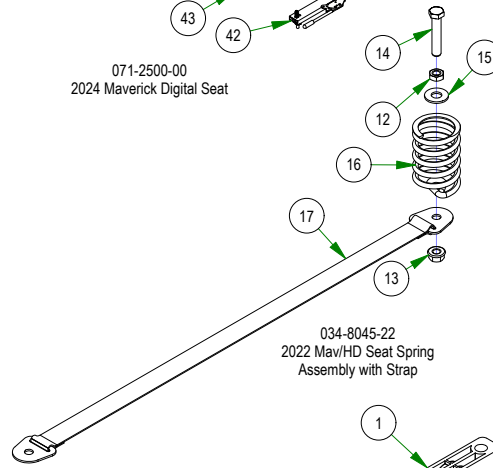

034-8045-03
Seat Spring Assembly