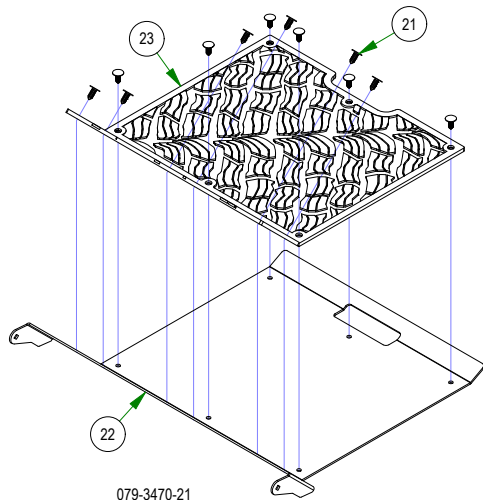

BAD BOY MOWERS

PARTS SECTION: FRAME SUB ASSEMBLIES

079-3470-21
2021 Maverick Floorboard Assembly