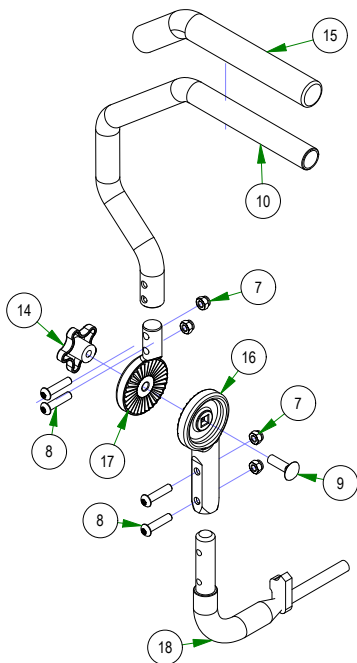

PARTS SECTION: DRIVE ARM SUBASSEMBLIES

Parts List				Parts List			
ITEM	QTY	PART NUMBER	DESCRIPTION	ITEM	QTY	PART NUMBER	DESCRIPTION
1	1	013-8043-00	5/16-18 HEX NUT ZINC	13	1	031-9020-18	Steering Arm Elbow (Left)
2	1	018-8063-00	5/16-18 X 3/4 HEX CAP SCREW (GR.5) ZINC	14	1	045-5000-00	Black Knob for Adjustable Steering Arm
3	1	024-6034-00	1/4" Press in Grease Fitting	15	1	069-4010-00	Rubber Grip
4	2	031-0032-00	2019 Drive Arm Bushing	16	1	031-9015-18	2018 Lower Adjuster - Steering Arm- Right
5	1	031-0053-00	2021 Drive Actuator RH Weldment	17	1	031-9016-18	2018 Upper Adjuster - Steering Arm- Right
6	1	031-0054-00	2021 Drive Actuator LH Weldment	18	1	031-9025-18	Steering Arm Elbow (Right)
7	4	013-8047-00	5/16-18 NYL INS L/N ZC	19	2	013-6051-00	3/8" Fine Threaded Jam Nut
8	4	018-2020-18	5/16-18 UNC X 1-3/8" BHCS, TORX DRIVE, GR 5	20	1	035-5450-01	Push Rod - Right (Rod Only)
9	1	018-5043-00	3/8-16 X 1-1/4 CARRIAGE BOLT ZINC	21	1	048-3000-00	Spherical Rod End - Outlaw
10	1	031-9010-18	Upper Tube-Adjustable Steering	22	1	099-2009-00	Quick Release Ball Joint
11	1	031-9014-18	2018 Lower Adjuster - Steering Arm- Left	23	1	035-5451-01	Push Rod LH (Rod Only)
12	1	031-9017-18	2018 Upper Adjuster - Steering Arm- Left				

031-9050-18
2018 Adjustable Steering Arm - Right