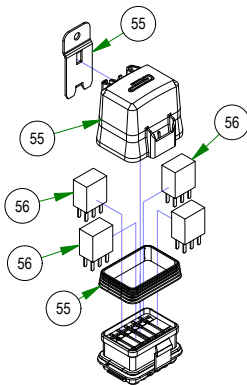

BAD BOY MOWERS

PARTS SECTION: FRAME SUB ASSEMBLIES

Parts List				Parts List			
ITEM	QTY	PART NUMBER	DESCRIPTION	ITEM	QTY	PART NUMBER	DESCRIPTION
1	6	013-8049-00	5/16-18 NYLON INSERT FLANGE LOCKNUT ZINC	15	1	039-6945-00	Deck Idler
2	1	014-5300-00	2021 Maverick Rear Cover Assembly	16	1	051-2020-01	1/4" Vinyl Tubing, 46" Long
3	6	018-5044-00	3/8-16 X 1 CARRIAGE BOLT (GR.5) ZINC	17	1	051-2025-02	3/16" Vinyl Tubing, 55" Long
4	2	026-0226-00	2022 Maverick Rear Cover Side Plate - Painted	18	1	067-0020-00	Carbon Canister
5	1	013-5300-00	1/2-13 HEX SERRATED FLANGE NUT HARD/ZINC	19	2	072-8070-00	3/16 Vinyl Clamp
6	1	013-7021-00	5/8-11 NYLON INSERT LOCKNUT ZINC	20	2	072-8073-00	3/16" Vinyl Hose Clamp
7	2	013-8050-00	1/2-13 NYLON INSERT FLANGE LOCKNUT ZINC	21	12	040-6080-00	Ratchet Fastener
8	1	018-0015-00	1/2-13 X 2-1/2 HEX CAP SCREW GR 5 ZINC	22	1	079-3470-18	2018 Maverick Floorboard
9	1	018-6016-00	5/8-11 X 5-1/2 HEX CAP SCREW (GR.5) ZINC	23	1	081-4001-00	2021 Maverick Floor Mat W/ Reaper Tread
10	1	018-6036-00	1/2-13 X 2-3/4 HEX CAP SCREW (GR.5) ZINC	24	4	010-1050-00	1641 BEARING W/2 CONTACT RUBBER SEALS
11	2	019-6017-00	.635 ID X 1.120 OD X .140 THICK FLAT WASHER NYLON	25	2	025-0003-00	2016 Front Bearing Spacer
12	1	025-5203-00	.51 ID X .75 OD X .75 LGTH SOLID SPACER ZINC	26	1	250-2751-00	2021 Maverick I-Beam Front Arm RH Short Weldment - Painted
13	1	033-6001-00	4 3/4" Idler Pulley	27	1	250-2801-00	2021 Maverick I-Beam Front Arm LH Weldment - Painted
14	1	033-8000-00	5 3/4 Idler Pulley, 5/8 Bore	28	1	250-2851-00	2021 Maverick I-Beam Front Arm RH Long Weldment - Painted

BAD BOY MOWERS

PARTS SECTION: FRAME SUB ASSEMBLIES

079-3560-23
2023 Control Panel Assembly

034-8045-03
Seat Spring Assembly

071-2500-00
2024 Maverick Digital Seat

086-3600-00
2024 Wiring Harness with Clips