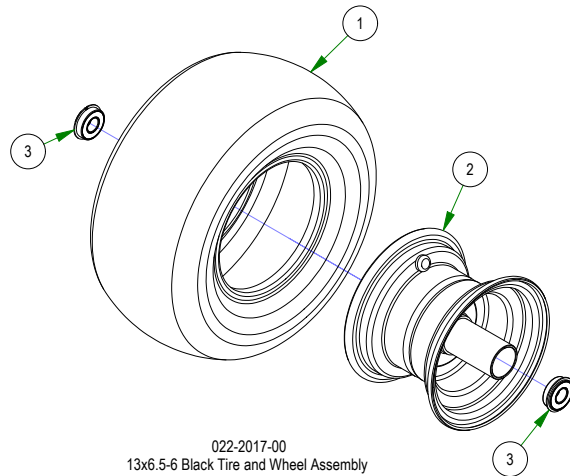

BAD BOY MOWERS

PARTS SECTION: FRONT FORK

Parts List				Parts List			
ITEM	QTY	PART NUMBER	DESCRIPTION	ITEM	QTY	PART NUMBER	DESCRIPTION
1	1	013-8050-00	1/2-13 NYLON INSERT FLANGE LOCKNUT ZINC	7	1	023-1010-00	2019 Stand-on Front Fork Weldment
2	1	013-9004-00	1"-14 NYLON INSERT JAM LOCKNUT ZINC	8	1	025-5202-00	Front Wheel Spanner
3	1	014-2025-00	2017 Bearing Cover	9	1	058-1000-00	Spacer, 1x1.375x.25
4	1	018-0005-00	1"-14 X 5 HEX CAP SCREW (GR.8) ZINC YELLOW	10	2	010-1050-00	1641 BEARING W/2 CONTACT RUBBER SEALS
5	1	018-0040-00	1/2-13 X 8-1/2 HEX CAP SCREW (GR.5) ZINC	11	1	025-0003-00	2016 Front Bearing Spacer
6	1	022-2017-00	13x6.5-6 Black Tire and Wheel Assembly				

PARTS SECTION: WHEEL SUBASSEMBLIES

Parts List				Parts List			
ITEM	QTY	PART NUMBER	DESCRIPTION	ITEM	QTY	PART NUMBER	DESCRIPTION
1	3	022-5347-00	13 x 6.50 - 6 Tire	8	1	034-9080-00	Gold Transaxle Spring
2	3	022-7007-00	Front Tire Rim	9	1	050-2070-00	2021 ZT/Maverick Transaxle Fan/Pulley Kit
3	6	022-7009-00	Ball Bearing w/Retainer, 99502H-NR, .625 Bore x 1.375 OD x .4375 Width	10	1	050-2077-00	5 Bolt Hub Kit
4	2	022-3011-00	12x7" Black Wheel	11	5	050-2012-00	Transaxle Wheel Studs/ Drum Brake Studs
5	2	022-4035-00	23x9-12 Reaper Turf Tire Only	12	1	050-8010-00	2021 ZT/Maverick Transaxle Seat Kit (ZT-2800)
6	2	022-4070-00	12x8.5 Black Wheel	13	1	063-1050-00	ZT Hydraulic Filter
7	2	022-4195-00	Tire, 23/11x12 Reaper Turf				