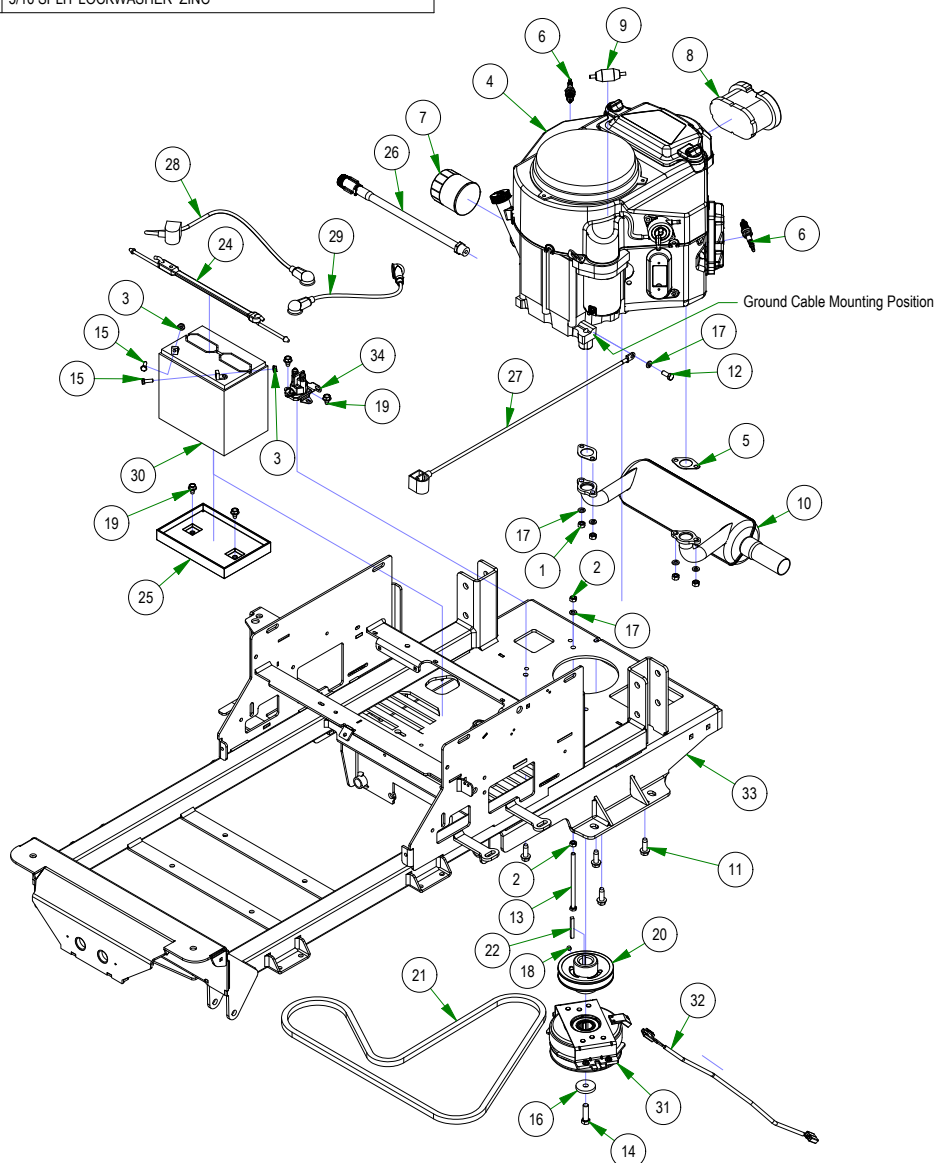

Parts List				Parts List			
ITEM	QTY	PART NUMBER	DESCRIPTION	ITEM	QTY	PART NUMBER	DESCRIPTION
1	4	013-0075-00	M8-1.25 DIN 934 HEX NUT (CL.8) ZINC	18	1	030-0050-00	5/16-24 X 1/4 SOCKET SET SCREW (CUP PT) PLAIN
2	2	013-8043-00	5/16-18 HEX NUT ZINC	19	4	030-7044-00	5/16-18 X 1/2 HWH unslot (F) tcs zinc
3	2	013-9001-00	1/4-20 HEX SERRATED FLANGE NUT HARD/ZINC	20	1	033-5035-00	4 3/4 Motor Pulley
4	1	015-0045-00	FS730V Engine	21	1	041-7400-00	75.8" Pump Belt
5	2	015-2709-00	Exhaust Gasket	22	1	042-5020-00	1/4 X 2 SQ MACHINERY KEY 1018 STL PLAIN
6	2	015-8001-00	Spark Plug - Kawasaki	23	1	043-8930-98	2023 Battery Hold Down Assembly
7	1	063-2096-00	22-26 Kaw Oil Filter FR Engine	24	1	043-8930-00	2023 Rubber Battery Hold Down Strap
8	1	063-2097-00	Kawasaki Air Filter	25	1	043-8931-00	Battery Tray
9	1	063-6000-00	Universal Inline Fuel Filter	26	1	051-5404-00	Kawasaki Oil Drain
10	1	015-0052-00	Kawasaki Muffler 1251	27	1	064-0030-00	24 inch Black Cable - MZ/ZT
11	4	018-1075-00	3/8-16 X 1-1/8 HEX WASHER UNSLOT SERRATED (TRI-LOB) TRS ZINC YELLOW	28	1	064-5300-00	24" Red Battery Cable
12	1	018-5321-00	M8-1.25 X 20MM DIN 933 HEX TAP BOLT (CL 8.8) ZINC	29	1	064-5301-00	12" Red Battery Cable
13	1	018-5350-00	5/16-18 X 5-1/2 HEX CAP SCREW (GR.5) ZINC	30	1	068-8049-00	SP-35 Battery
14	1	018-5450-21	7/16-20 X 1-1/2 HEX CAP SCREW (GR.8) w/ Patch	31	1	070-0056-00	Clutch
15	2	018-8052-00	1/4-20 X 3/4 HEX CAP SCREW (GR.5) ZINC	32	1	070-2000-00	Clutch Pigtail
16	1	019-0010-00	CLUTCH WASHER	33	1	070-2303-00	2023 Maverick Frame - Painted
17	6	019-8051-00	5/16 SPLIT LOCKWASHER ZINC	34	1	108-0001-00	Solenoid