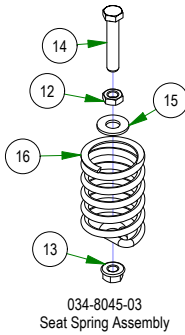

034-8045-03
Seat Spring Assembly