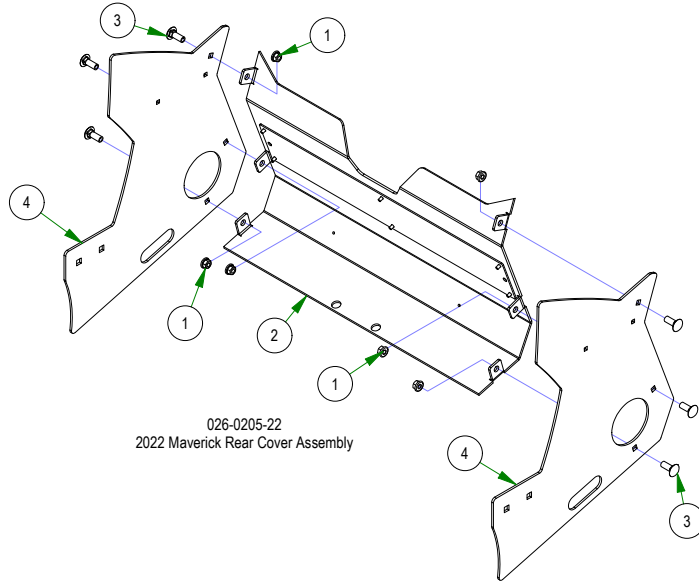

026-0205-22
2022 Maverick Rear Cover Assembly