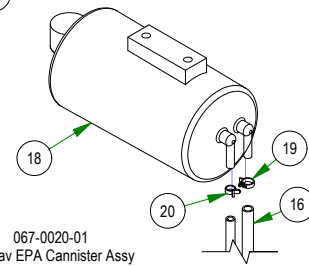

BAD BOY MOWERS

PARTS SECTION: FRAME SUB ASSEMBLIES