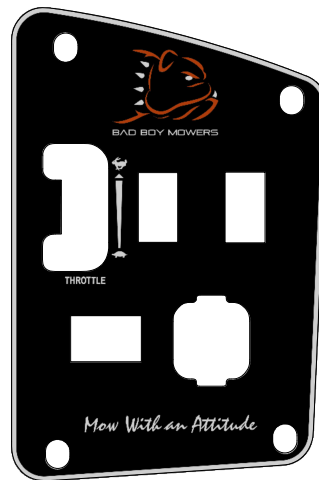

PARTS SECTION: KOHLER

Parts List				Parts List			
ITEM	QTY	PART NUMBER	DESCRIPTION	ITEM	QTY	PART NUMBER	DESCRIPTION
1	2	013-8043-00	5/16-18 HEX NUT ZINC	16	1	033-5035-00	4 3/4 Motor Pulley
2	2	013-9001-00	1/4-20 HEX SERRATED FLANGE NUT HARD/ZINC	17	1	041-7400-00	75.8" Pump Belt
3	1	015-0051-00	Kohler Muffler	18	1	042-5020-00	1/4 X 2 SQ MACHINERY KEY 1018 STL PLAIN
4	1	015-2030-00	Kohler-2014 CZT/Outlaw 747cc	19	1	043-8930-98	2023 Battery Hold Down Assembly
5	2	015-2751-00	Exhaust Gasket	20	1	043-8930-00	2023 Rubber Battery Hold Down Strap
6	2	015-8000-00	Spark Plug	21	1	043-8931-00	Battery Tray
7	4	018-1075-00	3/8-16 X 1-1/8 HEX WASHER UNSLOT SERRATED (TRI-LOB) TRS ZINC YELLOW	22	1	051-5401-00	Kohler Oil Drain
8	4	018-2007-00	5/16-18 X 1 HEX CAP SCREW (GR.5) ZINC	23	1	064-0030-00	24 inch Black Cable - MZ/ZT
9	1	018-5350-00	5/16-18 X 5-1/2 HEX CAP SCREW (GR.5) ZINC	24	1	064-5300-00	24" Red Battery Cable
10	1	018-5450-21	7/16-20 X 1-1/2 HEX CAP SCREW (GR.8) w/ Patch	25	1	064-5301-00	12" Red Battery Cable
11	2	018-8052-00	1/4-20 X 3/4 HEX CAP SCREW (GR.5) ZINC	26	1	068-8049-00	SP-35 Battery
12	1	019-0010-00	CLUTCH WASHER	27	1	070-0056-00	Clutch
13	5	019-8051-00	5/16 SPLIT LOCKWASHER ZINC	28	1	070-2000-00	Clutch Pigtail
14	1	030-0050-00	5/16-24 X 1/4 SOCKET SET SCREW (CUP PT) PLAIN	29	1	070-2303-00	2023 Maverick Frame - Painted
15	4	030-7044-00	5/16-18 X 1/2 HWH unslot (F) tcs zinc	30	1	108-0001-00	Solenoid

BAD BOY MOWERS

PARTS SECTION: DECALS

091-4063-00
Flying Bulldog Front Bumper Decal

091-3012-00
Danger Decal-Spindle/Discharge

091-3150-00
Outlaw Warning Decal

091-8001-00
Deck Impact Patent Decal 9591803

091-0019-00
Patent Decal

091-4072-00
2023 MZ/Magnum/ZT/Maverick Control Panel Decal

091-8002-00
Independently Articulating Front Suspension Arms Patent Decal

091-0021-00
2018 Maverick/2021 ZT Anti-Skid Steering Control Decals

091-0015-24
2024 EPA Build Date Punch Decal