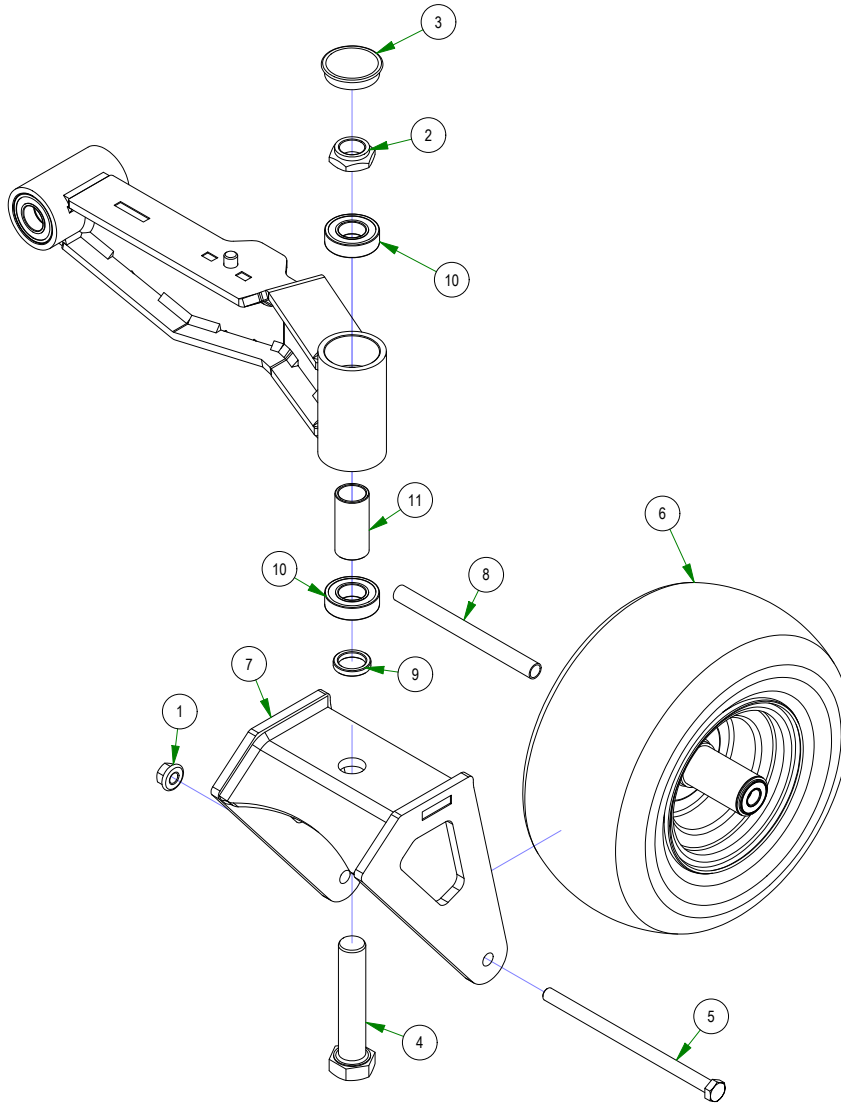

BAD BOY MOWERS

PARTS SECTION: DECK SUB ASSEMBLIES

Parts List				Parts List			
ITEM	QTY	PART NUMBER	DESCRIPTION	ITEM	QTY	PART NUMBER	DESCRIPTION
1	7	013-8049-00	5/16-18 NYLON INSERT FLANGE LOCKNUT ZINC	6	1	039-4871-00	Discharge Lower Chute Bracket
2	2	018-2007-00	5/16-18 X 1 HEX CAP SCREW (GR.5) ZINC	7	1	206-6017-00	Discharge Chute Hanger (deck mounted)
3	5	018-4703-00	5/16-18 X 1-1/4 CARRIAGE BOLT ZINC	8	1	210-6005-00	Rubber Discharge Chute
4	2	019-6042-00	.360 ID X .983 OD X .120 THICK FLAT WASHER NYLON	9	1	039-4863-00	60" Discharge Lower Bracket
5	1	039-4870-00	Discharge Upper Chute Bracket	10	1	039-4864-00	60" Discharge Chute Upper Hanger

BAD BOY MOWERS

PARTS SECTION: FRONT FORK

Parts List				Parts List			
ITEM	QTY	PART NUMBER	DESCRIPTION	ITEM	QTY	PART NUMBER	DESCRIPTION
1	1	013-8050-00	1/2-13 NYLON INSERT FLANGE LOCKNUT ZINC	7	1	023-1010-00	2019 Stand-on Front Fork Weldment
2	1	013-9004-00	1"-14 NYLON INSERT JAM LOCKNUT ZINC	8	1	025-5202-00	Front Wheel Spanner
3	1	014-2025-00	2017 Bearing Cover	9	1	058-1000-00	Spacer, 1x1.375x.25
4	1	018-0005-00	1"-14 X 5 HEX CAP SCREW (GR.8) ZINC YELLOW	10	2	010-1050-00	1641 BEARING W/2 CONTACT RUBBER SEALS
5	1	018-0040-00	1/2-13 X 8-1/2 HEX CAP SCREW (GR.5) ZINC	11	1	025-0003-00	2016 Front Bearing Spacer
6	1	022-2017-00	13x6.5-6 Black Tire and Wheel Assembly				