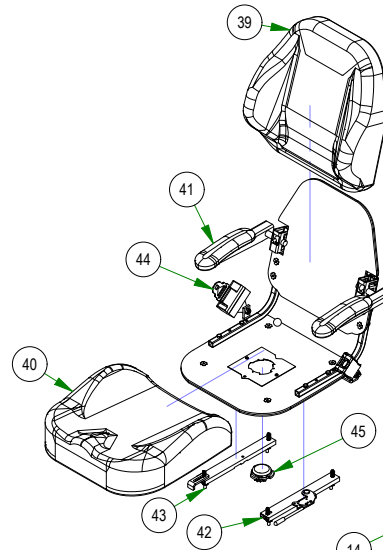

BAD BOY MOWERS

PARTS SECTION: FRAME SUB ASSEMBLIES

Parts List				Parts List			
ITEM	QTY	PART NUMBER	DESCRIPTION	ITEM	QTY	PART NUMBER	DESCRIPTION
1	6	013-8049-00	5/16-18 NYLON INSERT FLANGE LOCKNUT ZINC	15	1	039-6945-00	Deck Idler
2	1	014-5300-00	2021 Maverick Rear Cover Assembly	16	1	051-2020-01	1/4" Vinyl Tubing, 46" Long
3	6	018-5044-00	3/8-16 X 1 CARRIAGE BOLT (GR.5) ZINC	17	1	051-2025-02	3/16" Vinyl Tubing, 55" Long
4	2	026-0226-00	2022 Maverick Rear Cover Side Plate - Painted	18	1	067-0020-00	Carbon Canister
5	1	013-5300-00	1/2-13 HEX SERRATED FLANGE NUT HARD/ZINC	19	2	072-8070-00	3/16 Vinyl Clamp
6	1	013-7021-00	5/8-11 NYLON INSERT LOCKNUT ZINC	20	2	072-8073-00	3/16" Vinyl Hose Clamp
7	2	013-8050-00	1/2-13 NYLON INSERT FLANGE LOCKNUT ZINC	21	12	040-6080-00	Ratchet Fastener
8	1	018-0015-00	1/2-13 X 2-1/2 HEX CAP SCREW GR 5 ZINC	22	1	079-3470-18	2018 Maverick Floorboard
9	1	018-6016-00	5/8-11 X 5-1/2 HEX CAP SCREW (GR.5) ZINC	23	1	081-4001-00	2021 Maverick Floor Mat W/ Reaper Tread
10	1	018-6036-00	1/2-13 X 2-3/4 HEX CAP SCREW (GR.5) ZINC	24	4	010-1050-00	1641 BEARING W/2 CONTACT RUBBER SEALS
11	2	019-6017-00	.635 ID X 1.120 OD X .140 THICK FLAT WASHER NYLON	25	2	025-0003-00	2016 Front Bearing Spacer
12	1	025-5203-00	.51 ID X .75 OD X .75 LGTH SOLID SPACER ZINC	26	1	250-2751-00	2021 Maverick I-Beam Front Arm RH Short Weldment - Painted
13	1	033-6001-00	4 3/4" Idler Pulley	27	1	250-2801-00	2021 Maverick I-Beam Front Arm LH Weldment - Painted
14	1	033-8000-00	5 3/4 Idler Pulley, 5/8 Bore	28	1	250-2851-00	2021 Maverick I-Beam Front Arm RH Long Weldment - Painted

BAD BOY MOWERS

PARTS SECTION: FRAME SUB ASSEMBLIES

079-3560-23
2023 Control Panel Assembly

034-8045-03
Seat Spring Assembly

071-2500-00
2024 Maverick Digital Seat

086-3600-00
2024 Wiring Harness with Clips