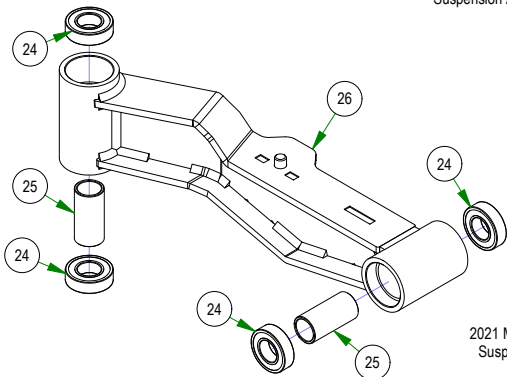

250-2751-21
2021 Maverick RH Short Front
Suspension Arm Assy (48")