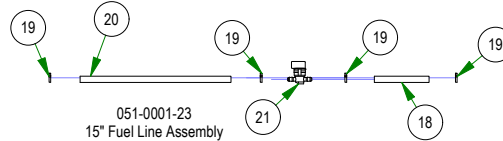

026-0019-01
Foot Pedal Assembly

034-8045-22
2022 Mav/HD Seat Spring
Assembly with Strap

017-9076-00
Pillow Block Kit

069-1051-21
2021 Load Balanced Brake Handle Assembly

067-2021-00
2021 Maverick Left Side Tank