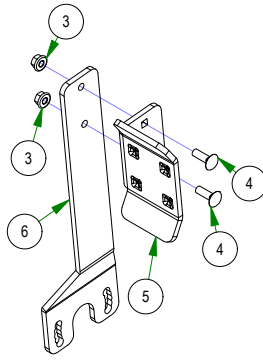

BAD BOY MOWERS

PARTS SECTION: FRAME SUB ASSEMBLIES

Parts List				Parts List			
ITEM	QTY	PART NUMBER	DESCRIPTION	ITEM	QTY	PART NUMBER	DESCRIPTION
1	6	013-8049-00	5/16-18 NYLON INSERT FLANGE LOCKNUT ZINC	15	1	039-6945-00	Deck Idler
2	1	014-5300-00	2021 Maverick Rear Cover Assembly	16	1	051-2020-01	1/4" Vinyl Tubing, 46" Long
3	6	018-5044-00	3/8-16 X 1 CARRIAGE BOLT (GR.5) ZINC	17	1	051-2025-02	3/16" Vinyl Tubing, 55" Long
4	2	026-0226-00	2022 Maverick Rear Cover Side Plate - Painted	18	1	067-0020-00	Carbon Canister
5	1	013-5300-00	1/2-13 HEX SERRATED FLANGE NUT HARD/ZINC	19	2	072-8070-00	3/16 Vinyl Clamp
6	1	013-7021-00	5/8-11 NYLON INSERT LOCKNUT ZINC	20	2	072-8073-00	3/16" Vinyl Hose Clamp
7	2	013-8050-00	1/2-13 NYLON INSERT FLANGE LOCKNUT ZINC	21	12	040-6080-00	Ratchet Fastener
8	1	018-0015-00	1/2-13 X 2-1/2 HEX CAP SCREW GR 5 ZINC	22	1	079-3470-18	2018 Maverick Floorboard
9	1	018-6016-00	5/8-11 X 5-1/2 HEX CAP SCREW (GR.5) ZINC	23	1	081-4001-00	2021 Maverick Floor Mat W/ Reaper Tread
10	1	018-6036-00	1/2-13 X 2-3/4 HEX CAP SCREW (GR.5) ZINC	24	4	010-1050-00	1641 BEARING W/2 CONTACT RUBBER SEALS
11	2	019-6017-00	.635 ID X 1.120 OD X .140 THICK FLAT WASHER NYLON	25	2	025-0003-00	2016 Front Bearing Spacer
12	1	025-5203-00	.51 ID X .75 OD X .75 LGTH SOLID SPACER ZINC	26	1	250-2751-00	2021 Maverick I-Beam Front Arm RH Short Weldment - Painted
13	1	033-6001-00	4 3/4" Idler Pulley	27	1	250-2801-00	2021 Maverick I-Beam Front Arm LH Weldment - Painted
14	1	033-8000-00	5 3/4 Idler Pulley, 5/8 Bore	28	1	250-2851-00	2021 Maverick I-Beam Front Arm RH Long Weldment - Painted

BAD BOY MOWERS

PARTS SECTION: FRAME SUB ASSEMBLIES

079-3560-23
2023 Control Panel Assembly

034-8045-03
Seat Spring Assembly

071-2500-00
2024 Maverick Digital Seat

086-3600-00
2024 Wiring Harness with Clips