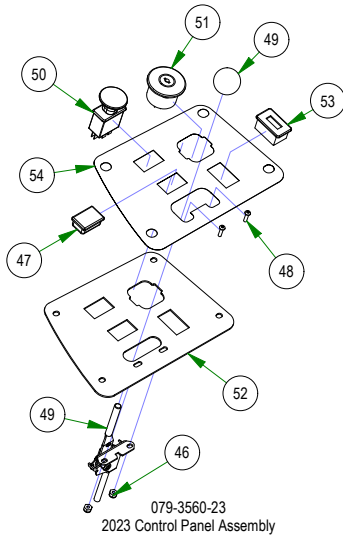

BAD BOY MOWERS

PARTS SECTION: FRAME SUB ASSEMBLIES

Parts List				Parts List			
ITEM	QTY	PART NUMBER	DESCRIPTION	ITEM	QTY	PART NUMBER	DESCRIPTION
1	6	013-8049-00	5/16-18 NYLON INSERT FLANGE LOCKNUT ZINC	15	1	039-6945-00	Deck Idler
2	1	014-5300-00	2021 Maverick Rear Cover Assembly	16	1	051-2020-01	1/4" Vinyl Tubing, 46" Long
3	6	018-5044-00	3/8-16 X 1 CARRIAGE BOLT (GR.5) ZINC	17	1	051-2025-02	3/16" Vinyl Tubing, 55" Long
4	2	026-0226-00	2022 Maverick Rear Cover Side Plate - Painted	18	1	067-0020-00	Carbon Canister
5	1	013-5300-00	1/2-13 HEX SERRATED FLANGE NUT HARD/ZINC	19	2	072-8070-00	3/16 Vinyl Clamp
6	1	013-7021-00	5/8-11 NYLON INSERT LOCKNUT ZINC	20	2	072-8073-00	3/16" Vinyl Hose Clamp
7	2	013-8050-00	1/2-13 NYLON INSERT FLANGE LOCKNUT ZINC	21	12	040-6080-00	Ratchet Fastener
8	1	018-0015-00	1/2-13 X 2-1/2 HEX CAP SCREW GR 5 ZINC	22	1	079-3470-18	2018 Maverick Floorboard
9	1	018-6016-00	5/8-11 X 5-1/2 HEX CAP SCREW (GR.5) ZINC	23	1	081-4001-00	2021 Maverick Floor Mat W/ Reaper Tread
10	1	018-6036-00	1/2-13 X 2-3/4 HEX CAP SCREW (GR.5) ZINC	24	4	010-1050-00	1641 BEARING W/2 CONTACT RUBBER SEALS
11	2	019-6017-00	.635 ID X 1.120 OD X .140 THICK FLAT WASHER NYLON	25	2	025-0003-00	2016 Front Bearing Spacer
12	1	025-5203-00	.51 ID X .75 OD X .75 LGTH SOLID SPACER ZINC	26	1	250-2751-00	2021 Maverick I-Beam Front Arm RH Short Weldment - Painted
13	1	033-6001-00	4 3/4" Idler Pulley	27	1	250-2801-00	2021 Maverick I-Beam Front Arm LH Weldment - Painted
14	1	033-8000-00	5 3/4 Idler Pulley, 5/8 Bore	28	1	250-2851-00	2021 Maverick I-Beam Front Arm RH Long Weldment - Painted

BAD BOY MOWERS

PARTS SECTION: FRAME SUB ASSEMBLIES

079-3560-23
2023 Control Panel Assembly

034-8045-03
Seat Spring Assembly

071-2500-00
2024 Maverick Digital Seat

086-3600-00
2024 Wiring Harness with Clips