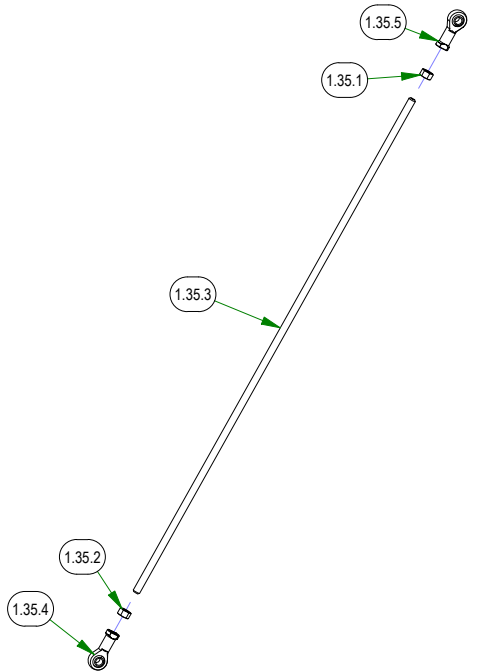

031-0043-00

2020 Walk-Behind Control Lever Assembly - Right