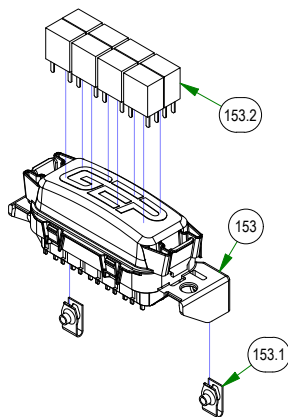

Parts List				Parts List			
ITEM	QTY	PART NUMBER	DESCRIPTION	ITEM	QTY	PART NUMBER	DESCRIPTION
121	1	039-5944-01	ZT Pump Idler	142	2	067-8090-04	Walk Behind Hydro Tank Assembly
121.1	1	013-5301-00	5/8-11 NYLON INSERT JAM LOCKNUT ZINC	142.1	1	051-8063-00	3/8" Clear Hose
121.2	1	013-8050-00	1/2-13 NYLON INSERT FLANGE LOCKNUT ZINC	142.2	1	066-5050-00	Hydraulic Tank Cap
121.3	1	018-5311-00	5/8-11 X 4 HEX CAP SCREW (GR.8) ZINC YELLOW	142.3	1	067-8090-00	350ml Expansion Tank
121.4	1	018-6036-00	1/2-13 X 2-3/4 HEX CAP SCREW (GR.5) ZINC	142.4	1	072-8065-00	3/8" Hose Clamp
121.5	2	019-6017-00	.635 ID X 1.120 OD X .140 THICK FLAT WASHER NYLON	142.5	1	072-8066-00	1/2 Hose Clamp
121.6	1	025-7036-00	1/2 SOLID SHAFT COLLAR (W/1 SET SCREW) ZINC	153	1	086-0008-20	2020 Electric Start Walk Behind Harness
121.7	1	033-6001-00	4 3/4" Idler Pulley	153.1	2	013-0054-00	1/4-20 Cage Nut
121.8	1	039-5944-00	Pump Idler Bracket	153.2	8	086-1202-19	Relay
122.2	1	033-8050-00	5" Idler Pulley	182	1	018-2050-00	10mm Damper Ball Stud-Steering
122.4	1	018-6036-00	1/2-13 X 2-3/4 HEX CAP SCREW (GR.5) ZINC	183	2	018-7055-00	3/8-16 X 4 HEX CAP SCREW (GR.5) ZINC
122.5	1	025-5337-00	SPACER	184	2	019-5029-00	3/8 FLAT WASHER USS (1" OD) ZINC
135	1	051-8067-15	15" Revolt Fuel Line Assembly	185	3	026-0307-00	Striping Kit Plate
135.1	1	051-8067-00	1/4" Fuel Line Hose	186	2	019-7040-00	1/4 USS FLAT WASHER (3/4 OD) ZINC
135.2	2	072-8069-00	1/4 Fuel Hose Clamp	187	1	064-0030-00	24 inch Black Cable - MZ/ZT