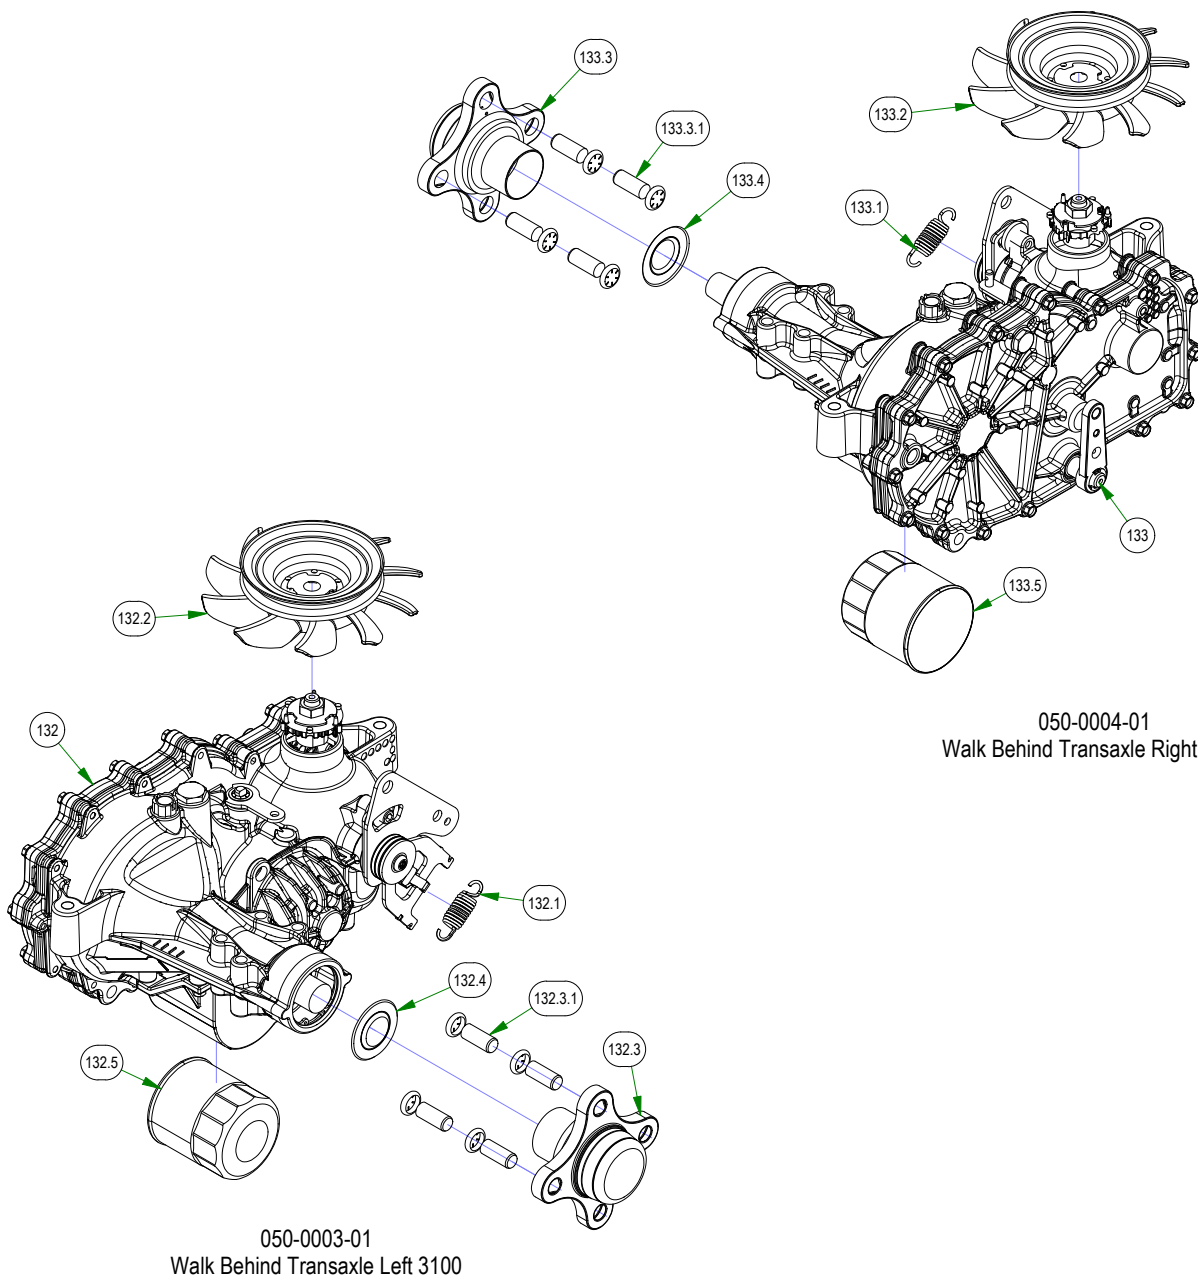

BAD BOY MOWERS

PARTS SECTION: TRANSAXLE SUB ASSEMBLIES

Parts List				Parts List			
ITEM	QTY	PART NUMBER	DESCRIPTION	ITEM	QTY	PART NUMBER	DESCRIPTION
122.2	1	033-8050-00	5" Idler Pulley	133.2	1	050-2070-00	2021 ZT/Maverick Transaxle Fan/Pulley Kit
122.4	1	018-6036-00	1/2-13 X 2-3/4 HEX CAP SCREW (GR.5) ZINC	133.3	1	050-2076-00	ZT Transaxle Wheel Hub
122.5	1	025-5337-00	SPACER	133.3.1	4	050-2012-00	Transaxle Wheel Studs/ Drum Brake Studs
132	1	050-0003-01	Walk Behind Transaxle Left 3100	133.4	1	050-8010-00	2021 ZT/Maverick Transaxle Seal Kit (ZT-2800)
132.1	1	034-9080-00	Gold Transaxle Spring	133.5	1	063-1050-00	ZT Hydraulic Filter
132.2	1	050-2070-00	2021 ZT/Maverick Transaxle Fan/Pulley Kit	182	1	018-2050-00	10mm Damper Ball Stud-Steering
132.3	1	050-2076-00	ZT Transaxle Wheel Hub	183	2	018-7055-00	3/8-16 X 4 HEX CAP SCREW (GR.5) ZINC
132.3.1	4	050-2012-00	Transaxle Wheel Studs/ Drum Brake Studs	184	2	019-5029-00	3/8 FLAT WASHER USS (1" OD) ZINC
132.4	1	050-8010-00	2021 ZT/Maverick Transaxle Seal Kit (ZT-2800)	185	3	026-0307-00	Striping Kit Plate
132.5	1	063-1050-00	ZT Hydraulic Filter	186	2	019-7040-00	1/4 USS FLAT WASHER (3/4 OD) ZINC
133	1	050-0004-01	Walk Behind Transaxle Right 3100	187	1	064-0030-00	24 inch Black Cable - MZ/ZT
133.1	1	034-9080-00	Gold Transaxle Spring