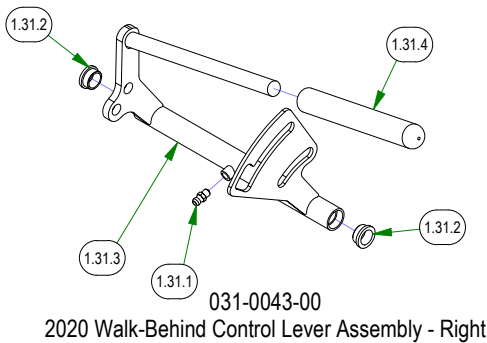

Parts List				Parts List			
ITEM	QTY	PART NUMBER	DESCRIPTION	ITEM	QTY	PART NUMBER	DESCRIPTION
1.30	1	031-0042-00	2020 Walk-Behind Control Lever Assembly - Left	1.35	2	035-0007-98	2020 Walk Behind Push Rod Assembly
1.30.1	1	024-6034-00	1/4 DRIVE-TYPE STRAIGHT GREASE FITTING ZINC YELLOW)	1.35.1	1	013-0016-00	3/8" Left-Handed Fine Threaded Jam Nut
1.30.2	2	031-0032-00	2019 Drive Arm Bushing	1.35.2	1	013-6051-00	3/8" Fine Threaded Jam Nut
1.30.3	1	031-0042-01	2020 Walk-Behind Control Lever Weldment - Left	1.35.3	1	035-0007-00	2020 Walk Behind Push Rod (Rod Only)
1.30.4	1	069-2014-00	2019 Stand On Control Grip	1.35.4	1	048-3000-00	Spherical Rod End - Outlaw
1.31	1	031-0043-00	2020 Walk-Behind Control Lever Assembly - Right	1.35.5	1	048-3001-00	Swivel Heim left handed thread
1.31.1	1	024-6034-00	1/4 DRIVE-TYPE STRAIGHT GREASE FITTING ZINC YELLOW)	122.2	1	033-8050-00	5" Idler Pulley
1.31.2	2	031-0032-00	2019 Drive Arm Bushing	122.4	1	018-6036-00	1/2-13 X 2-3/4 HEX CAP SCREW (GR.5) ZINC
1.31.3	1	031-0043-01	2020 Walk-Behind Control Lever Weldment - Right	122.5	1	025-5337-00	SPACER
1.31.4	1	069-2014-00	2019 Stand On Control Grip	182	1	018-2050-00	10mm Damper Ball Stud-Steering
1.34	1	035-0002-98	Walk Speed Control Linkage	183	2	018-7055-00	3/8-16 X 4 HEX CAP SCREW (GR.5) ZINC
1.34.1	1	013-0016-00	3/8" Left-Handed Fine Threaded Jam Nut	184	2	019-5029-00	3/8 FLAT WASHER USS (1" OD) ZINC
1.34.2	1	013-6051-00	3/8" Fine Threaded Jam Nut	185	3	026-0307-00	Striping Kit Plate
1.34.3	1	035-0002-00	Walk Speed Control Rod	186	2	019-7040-00	1/4 USS FLAT WASHER (3/4 OD) ZINC
1.34.4	1	046-0001-00	Yoke Left Hand Thread	187	1	064-0030-00	24 inch Black Cable - MZ/ZT
1.34.5	1	048-3000-00	Spherical Rod End - Outlaw