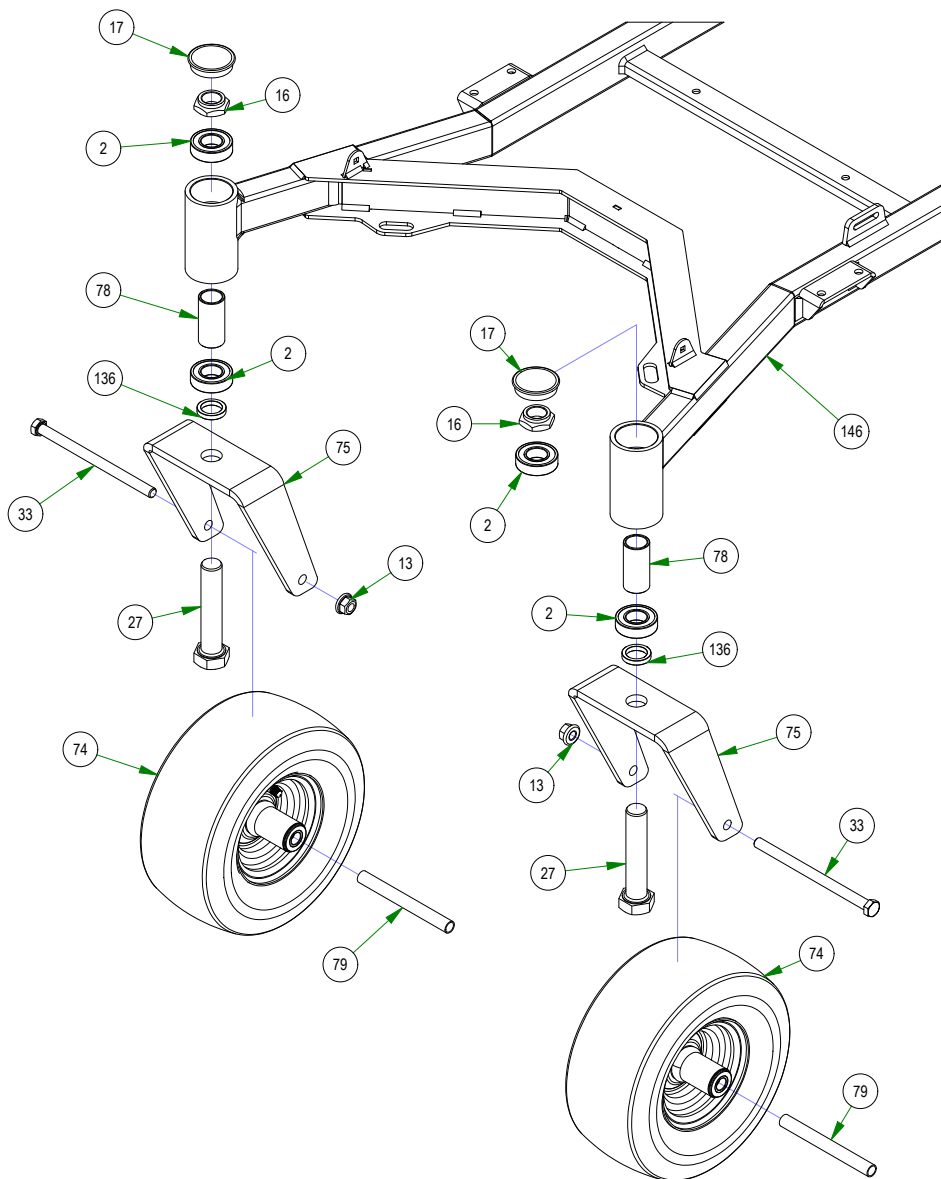

BAD BOY MOWERS

PARTS SECTION: FRONT END

Parts List				Parts List			
ITEM	QTY	PART NUMBER	DESCRIPTION	ITEM	QTY	PART NUMBER	DESCRIPTION
2	4	010-1050-00	1641 BEARING W/2 CONTACT RUBBER SEALS	74	2	022-8049-22	11x6.00-5 Front Assembly - Black Wheel
13	2	013-8050-00	1/2-13 NYLON INSERT FLANGE LOCKNUT ZINC	75	2	023-0002-00	2017 MZ Front fork
16	2	013-9004-00	1"-14 NYLON INSERT JAM LOCKNUT ZINC	78	2	025-0003-00	2016 Front Bearing Spacer
17	2	014-2025-00	2017 Bearing Cover	79	2	025-0008-00	Front Wheel Spanner
27	2	018-0005-00	1"-14 X 5 HEX CAP SCREW (GR.8) ZINC YELLOW	136	2	058-1000-00	1.02 ID X 1.38 OD X .250 THK SPACER ZINC
33	2	018-0035-00	1/2-13 X 7-1/2 HEX CAP SCREW (GR.5) ZINC	146	1	070-5102-00	2023 Walk Frame