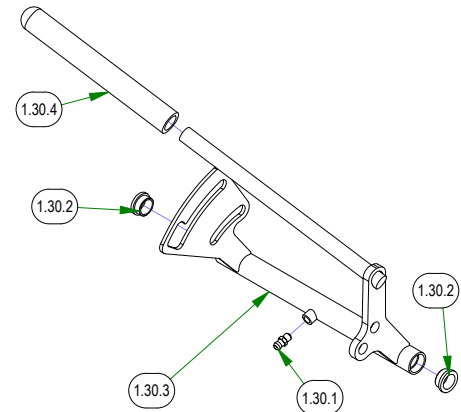

031-0042-00

2020 Walk-Behind Control Lever Assembly - Left