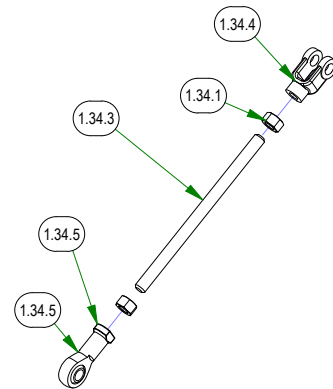

031-0043-00

2020 Walk-Behind Control Lever Assembly - Right

031-0042-00

2020 Walk-Behind Control Lever Assembly - Left

035-0007-98

2020 Walk Behind Push Rod Assembly

035-0002-98

Walk Speed Control Linkage

BAD BOY MOWERS

PARTS SECTION: FRAME SUB ASSEMBLIES

Parts List				Parts List			
ITEM	QTY	PART NUMBER	DESCRIPTION	ITEM	QTY	PART NUMBER	DESCRIPTION
121	1	039-5944-01	ZT Pump Idler	142	2	067-8090-04	Walk Behind Hydro Tank Assembly
121.1	1	013-5301-00	5/8-11 NYLON INSERT JAM LOCKNUT ZINC	142.1	1	051-8063-00	3/8" Clear Hose
121.2	1	013-8050-00	1/2-13 NYLON INSERT FLANGE LOCKNUT ZINC	142.2	1	066-5050-00	Hydraulic Tank Cap
121.3	1	018-5311-00	5/8-11 X 4 HEX CAP SCREW (GR.8) ZINC YELLOW	142.3	1	067-8090-00	350ml Expansion Tank
121.4	1	018-6036-00	1/2-13 X 2-3/4 HEX CAP SCREW (GR.5) ZINC	142.4	1	072-8065-00	3/8" Hose Clamp
121.5	2	019-6017-00	.635 ID X 1.120 OD X .140 THICK FLAT WASHER NYLON	142.5	1	072-8066-00	1/2 Hose Clamp
121.6	1	025-7036-00	1/2 SOLID SHAFT COLLAR (W/1 SET SCREW) ZINC	153	1	086-0008-20	2020 Electric Start Walk Behind Harness
121.7	1	033-6001-00	4 3/4" Idler Pulley	153.1	2	013-0054-00	1/4-20 Cage Nut
121.8	1	039-5944-00	Pump Idler Bracket	153.2	8	086-1202-19	Relay
122.2	1	033-8050-00	5" Idler Pulley	182	1	018-2050-00	10mm Damper Ball Stud-Steering
122.4	1	018-6036-00	1/2-13 X 2-3/4 HEX CAP SCREW (GR.5) ZINC	183	2	018-7055-00	3/8-16 X 4 HEX CAP SCREW (GR.5) ZINC
122.5	1	025-5337-00	SPACER	184	2	019-5029-00	3/8 FLAT WASHER USS (1" OD) ZINC
135	1	051-8067-15	15" Revolt Fuel Line Assembly	185	3	026-0307-00	Striping Kit Plate
135.1	1	051-8067-00	1/4" Fuel Line Hose	186	2	019-7040-00	1/4 USS FLAT WASHER (3/4 OD) ZINC
135.2	2	072-8069-00	1/4 Fuel Hose Clamp	187	1	064-0030-00	24 inch Black Cable - MZ/ZT