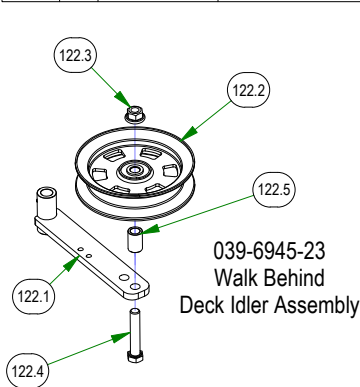

Parts List				Parts List			
ITEM	QTY	PART NUMBER	DESCRIPTION	ITEM	QTY	PART NUMBER	DESCRIPTION
109	8	037-4000-00	OUTLAW SPINDLE ASSEMBLY	169.8	1	210-6005-00	Rubber Discharge Chute
109.1	1	037-4000-01	4000 Series Spindle Housing	176	2	028-0004-22	Hybrid Turnbuckle/Deck Locator
109.2	1	037-4002-00	4000 Series Spindle Spacer	176.1	2	048-6004-00	2018 Maverick Bushing Sleeve
109.3	1	037-9050-00	Locking Collar w/ 1/4"-20 Set Screw	176.2	2	024-0001-00	1/4-28 Grease Fitting
109.4	2	037-8002-00	Spindle Dust Cap	176.3	4	048-6005-00	2018 Maverick Bushing
109.5	1	037-6026-00	Spindle Shaft	176.4	1	028-0004-03	2022 Isolator Turnbuckle Body
109.6	4	037-6023-00	Bearing - 6206	181	1	210-6005-98	Discharge Chute Assembly
122	3	039-6945-23	2017 MZ/ZT Deck Idler Assembly	181.1	1	210-6005-00	Rubber Discharge Chute
122.1	1	039-6945-00	Deck Idler	181.2	1	039-4864-00	60" Discharge Chute Upper Hanger
122.2	1	033-8050-00	5" Idler Pulley	181.3	1	039-4863-00	60" Discharge Lower Bracket
122.3	1	013-8050-00	1/2-13 NYLON INSERT FLANGE LOCKNUT ZINC	181.4	7	013-8049-00	5/16-18 NYLON INSERT FLANGE LOCKNUT ZINC
122.4	1	018-6036-00	1/2-13 X 2-3/4 HEX CAP SCREW (GR.5) ZINC	181.5	5	018-4703-00	5/16-18 X 1-1/4 CARRIAGE BOLT ZINC
122.5	1	025-5337-00	SPACER	181.6	1	206-6017-00	Discharge Chute Hanger (deck mounted)
169	2	210-6005-48	ZT Chute Assembly	181.7	2	018-2007-00	5/16-18 X 1 HEX CAP SCREW (GR.5) ZINC
169.1	7	013-8049-00	5/16-18 NYLON INSERT FLANGE LOCKNUT ZINC	181.8	2	019-6042-00	.360 ID X .983 OD X .120 THICK FLAT WASHER NYLON
169.2	2	018-2007-00	5/16-18 X 1 HEX CAP SCREW (GR.5) ZINC	182	1	018-2050-00	10mm Damper Ball Stud-Steering
169.3	5	018-4703-00	5/16-18 X 1-1/4 CARRIAGE BOLT ZINC	183	2	018-7055-00	3/8-16 X 4 HEX CAP SCREW (GR.5) ZINC
169.4	2	019-6042-00	.360 ID X .983 OD X .120 THICK FLAT WASHER NYLON	184	2	019-5029-00	3/8 FLAT WASHER USS (1" OD) ZINC
169.5	1	039-4870-00	Discharge Upper Chute Bracket	185	3	026-0307-00	Striping Kit Plate
169.6	1	039-4871-00	Discharge Lower Chute Bracket	186	2	019-7040-00	1/4 USS FLAT WASHER (3/4 OD) ZINC
169.7	1	206-6017-00	Discharge Chute Hanger (deck mounted)	187	1	064-0030-00	24 inch Black Cable - MZ/ZT