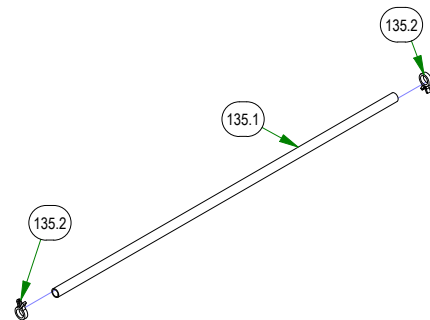

Parts List				Parts List			
ITEM	QTY	PART NUMBER	DESCRIPTION	ITEM	QTY	PART NUMBER	DESCRIPTION
121	1	039-5944-01	ZT Pump Idler	142	2	067-8090-04	Walk Behind Hydro Tank Assembly
121.1	1	013-5301-00	5/8-11 NYLON INSERT JAM LOCKNUT ZINC	142.1	1	051-8063-00	3/8" Clear Hose
121.2	1	013-8050-00	1/2-13 NYLON INSERT FLANGE LOCKNUT ZINC	142.2	1	066-5050-00	Hydraulic Tank Cap
121.3	1	018-5311-00	5/8-11 X 4 HEX CAP SCREW (GR.8) ZINC YELLOW	142.3	1	067-8090-00	350ml Expansion Tank
121.4	1	018-6036-00	1/2-13 X 2-3/4 HEX CAP SCREW (GR.5) ZINC	142.4	1	072-8065-00	3/8" Hose Clamp
121.5	2	019-6017-00	.635 ID X 1.120 OD X .140 THICK FLAT WASHER NYLON	142.5	1	072-8066-00	1/2 Hose Clamp
121.6	1	025-7036-00	1/2 SOLID SHAFT COLLAR (W/1 SET SCREW) ZINC	153	1	086-0008-20	2020 Electric Start Walk Behind Harness
121.7	1	033-6001-00	4 3/4" Idler Pulley	153.1	2	013-0054-00	1/4-20 Cage Nut
121.8	1	039-5944-00	Pump Idler Bracket	153.2	8	086-1202-19	Relay
122.2	1	033-8050-00	5" Idler Pulley	182	1	018-2050-00	10mm Damper Ball Stud-Steering
122.4	1	018-6036-00	1/2-13 X 2-3/4 HEX CAP SCREW (GR.5) ZINC	183	2	018-7055-00	3/8-16 X 4 HEX CAP SCREW (GR.5) ZINC
122.5	1	025-5337-00	SPACER	184	2	019-5029-00	3/8 FLAT WASHER USS (1" OD) ZINC
135	1	051-8067-15	15" Revolt Fuel Line Assembly	185	3	026-0307-00	Striping Kit Plate
135.1	1	051-8067-00	1/4" Fuel Line Hose	186	2	019-7040-00	1/4 USS FLAT WASHER (3/4 OD) ZINC
135.2	2	072-8069-00	1/4 Fuel Hose Clamp	187	1	064-0030-00	24 inch Black Cable - MZ/ZT