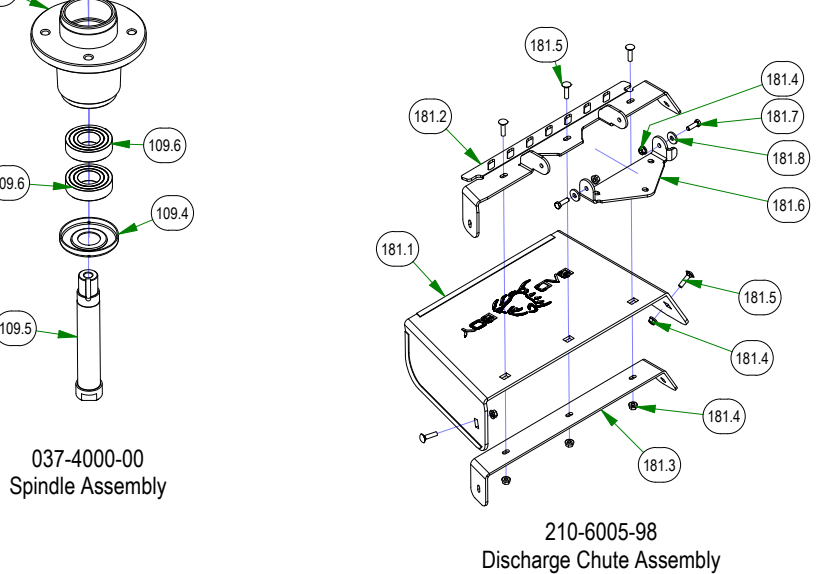

Parts List				Parts List			
ITEM	QTY	PART NUMBER	DESCRIPTION	ITEM	QTY	PART NUMBER	DESCRIPTION
109	8	037-4000-00	OUTLAW SPINDLE ASSEMBLY	169.8	1	210-6005-00	Rubber Discharge Chute
109.1	1	037-4000-01	4000 Series Spindle Housing	176	2	028-0004-22	Hybrid Turnbuckle/Deck Locator
109.2	1	037-4002-00	4000 Series Spindle Spacer	176.1	2	048-6004-00	2018 Maverick Bushing Sleeve
109.3	1	037-9050-00	Locking Collar w/ 1/4"-20 Set Screw	176.2	2	024-0001-00	1/4-28 Grease Fitting
109.4	2	037-8002-00	Spindle Dust Cap	176.3	4	048-6005-00	2018 Maverick Bushing
109.5	1	037-6026-00	Spindle Shaft	176.4	1	028-0004-03	2022 Isolator Turnbuckle Body
109.6	4	037-6023-00	Bearing - 6206	181	1	210-6005-98	Discharge Chute Assembly
122	3	039-6945-23	2017 MZ/ZT Deck Idler Assembly	181.1	1	210-6005-00	Rubber Discharge Chute
122.1	1	039-6945-00	Deck Idler	181.2	1	039-4864-00	60" Discharge Chute Upper Hanger
122.2	1	033-8050-00	5" Idler Pulley	181.3	1	039-4863-00	60" Discharge Lower Bracket
122.3	1	013-8050-00	1/2-13 NYLON INSERT FLANGE LOCKNUT ZINC	181.4	7	013-8049-00	5/16-18 NYLON INSERT FLANGE LOCKNUT ZINC
122.4	1	018-6036-00	1/2-13 X 2-3/4 HEX CAP SCREW (GR.5) ZINC	181.5	5	018-4703-00	5/16-18 X 1-1/4 CARRIAGE BOLT ZINC
122.5	1	025-5337-00	SPACER	181.6	1	206-6017-00	Discharge Chute Hanger (deck mounted)
169	2	210-6005-48	ZT Chute Assembly	181.7	2	018-2007-00	5/16-18 X 1 HEX CAP SCREW (GR.5) ZINC
169.1	7	013-8049-00	5/16-18 NYLON INSERT FLANGE LOCKNUT ZINC	181.8	2	019-6042-00	.360 ID X .983 OD X .120 THICK FLAT WASHER NYLON
169.2	2	018-2007-00	5/16-18 X 1 HEX CAP SCREW (GR.5) ZINC	182	1	018-2050-00	10mm Damper Ball Stud-Steering
169.3	5	018-4703-00	5/16-18 X 1-1/4 CARRIAGE BOLT ZINC	183	2	018-7055-00	3/8-16 X 4 HEX CAP SCREW (GR.5) ZINC
169.4	2	019-6042-00	.360 ID X .983 OD X .120 THICK FLAT WASHER NYLON	184	2	019-5029-00	3/8 FLAT WASHER USS (1" OD) ZINC
169.5	1	039-4870-00	Discharge Upper Chute Bracket	185	3	026-0307-00	Striping Kit Plate
169.6	1	039-4871-00	Discharge Lower Chute Bracket	186	2	019-7040-00	1/4 USS FLAT WASHER (3/4 OD) ZINC
169.7	1	206-6017-00	Discharge Chute Hanger (deck mounted)	187	1	064-0030-00	24 inch Black Cable - MZ/ZT