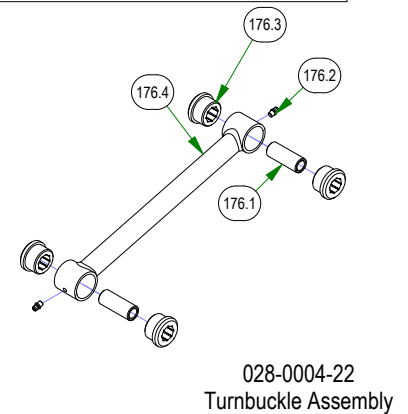

Parts List				Parts List			
ITEM	QTY	PART NUMBER	DESCRIPTION	ITEM	QTY	PART NUMBER	DESCRIPTION
109	8	037-4000-00	OUTLAW SPINDLE ASSEMBLY	169.8	1	210-6005-00	Rubber Discharge Chute
109.1	1	037-4000-01	4000 Series Spindle Housing	176	2	028-0004-22	Hybrid Turnbuckle/Deck Locator
109.2	1	037-4002-00	4000 Series Spindle Spacer	176.1	2	048-6004-00	2018 Maverick Bushing Sleeve
109.3	1	037-9050-00	Locking Collar w/ 1/4"-20 Set Screw	176.2	2	024-0001-00	1/4-28 Grease Fitting
109.4	2	037-8002-00	Spindle Dust Cap	176.3	4	048-6005-00	2018 Maverick Bushing
109.5	1	037-6026-00	Spindle Shaft	176.4	1	028-0004-03	2022 Isolator Turnbuckle Body
109.6	4	037-6023-00	Bearing - 6206	181	1	210-6005-98	Discharge Chute Assembly
122	3	039-6945-23	2017 MZ/ZT Deck Idler Assembly	181.1	1	210-6005-00	Rubber Discharge Chute
122.1	1	039-6945-00	Deck Idler	181.2	1	039-4864-00	60" Discharge Chute Upper Hanger
122.2	1	033-8050-00	5" Idler Pulley	181.3	1	039-4863-00	60" Discharge Lower Bracket
122.3	1	013-8050-00	1/2-13 NYLON INSERT FLANGE LOCKNUT ZINC	181.4	7	013-8049-00	5/16-18 NYLON INSERT FLANGE LOCKNUT ZINC
122.4	1	018-6036-00	1/2-13 X 2-3/4 HEX CAP SCREW (GR.5) ZINC	181.5	5	018-4703-00	5/16-18 X 1-1/4 CARRIAGE BOLT ZINC
122.5	1	025-5337-00	SPACER	181.6	1	206-6017-00	Discharge Chute Hanger (deck mounted)
169	2	210-6005-48	ZT Chute Assembly	181.7	2	018-2007-00	5/16-18 X 1 HEX CAP SCREW (GR.5) ZINC
169.1	7	013-8049-00	5/16-18 NYLON INSERT FLANGE LOCKNUT ZINC	181.8	2	019-6042-00	.360 ID X .983 OD X .120 THICK FLAT WASHER NYLON
169.2	2	018-2007-00	5/16-18 X 1 HEX CAP SCREW (GR.5) ZINC	182	1	018-2050-00	10mm Damper Ball Stud-Steering
169.3	5	018-4703-00	5/16-18 X 1-1/4 CARRIAGE BOLT ZINC	183	2	018-7055-00	3/8-16 X 4 HEX CAP SCREW (GR.5) ZINC
169.4	2	019-6042-00	.360 ID X .983 OD X .120 THICK FLAT WASHER NYLON	184	2	019-5029-00	3/8 FLAT WASHER USS (1" OD) ZINC
169.5	1	039-4870-00	Discharge Upper Chute Bracket	185	3	026-0307-00	Striping Kit Plate
169.6	1	039-4871-00	Discharge Lower Chute Bracket	186	2	019-7040-00	1/4 USS FLAT WASHER (3/4 OD) ZINC
169.7	1	206-6017-00	Discharge Chute Hanger (deck mounted)	187	1	064-0030-00	24 inch Black Cable - MZ/ZT