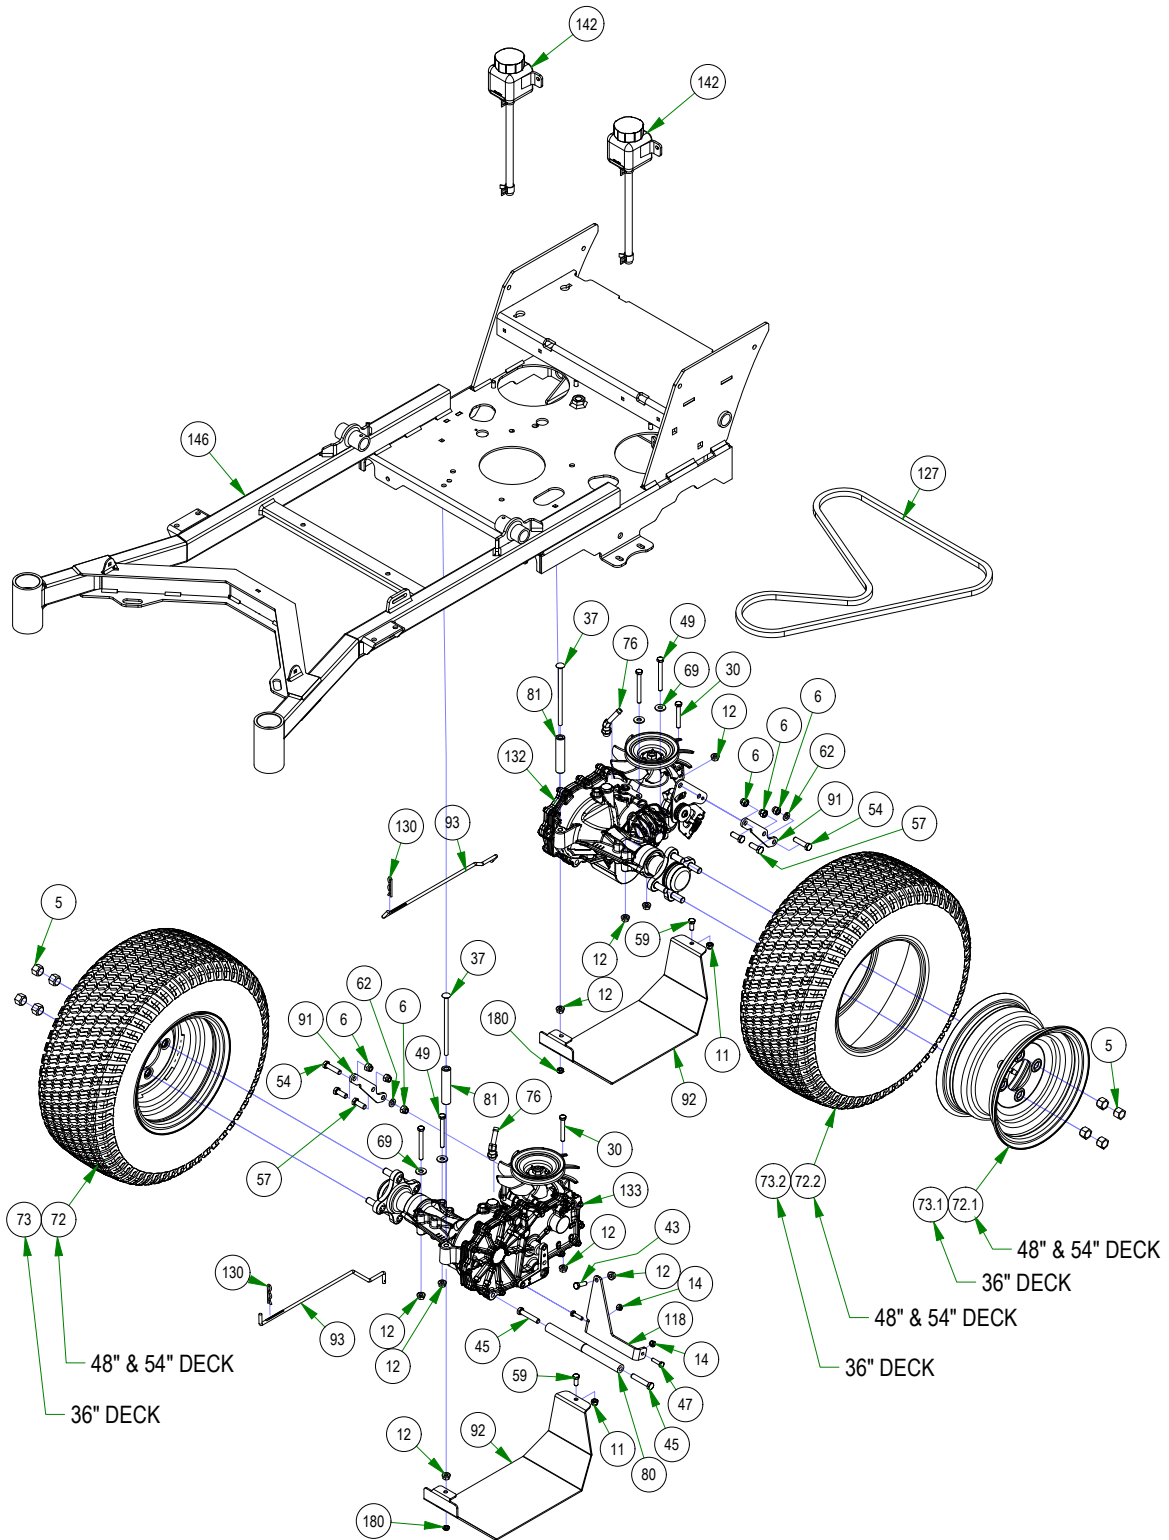

BAD BOY MOWERS

PARTS SECTION: TRANSAXLE

BAD BOY MOWERS

PARTS SECTION: TRANSAXLE

Parts List				Parts List			
ITEM	QTY	PART NUMBER	DESCRIPTION	ITEM	QTY	PART NUMBER	DESCRIPTION
5	8	013-3000-00	Acom Lug Nut	72.2	1	022-2502-22	Tire for 022-2500-22
6	6	013-5041-00	3/8-16 NYLON INSERT LOCKNUT ZINC	73	2	022-8019-22	21x7-10 Assy-36" Walk Behind Black Wheel
11	2	013-8047-00	5/16-18 NYL INS L/N ZC	73.1	1	022-8022-22	Black 10" Wheel Only-36" Stand On
12	9	013-8049-00	5/16-18 NYLON INSERT FLANGE LOCKNUT ZINC	73.2	1	022-8023-00	Walk Behind 36" Tire Only 21 X 7 - 10
14	6	013-8073-00	1/4-20 NYLON INSERT LOCKNUT ZINC	76	2	024-1200-00	ZT Fitting, 3/8 x 3/8 45 Degree, 4603-6-6
30	2	018-0023-00	5/16-18 X 2-1/4 HEX CAP SCREW (GR.5) ZINC	77	1	024-3050-00	1/4 DRIVE-TYPE STRAIGHT GREASE FITTING (NO BALL) ZINC YELLOW
37	2	018-0056-00	5/16-18 X 6 CARRIAGE BOLT (GR.5) ZINC				
43	1	018-2007-00	5/16-18 X 1 HEX CAP SCREW (GR.5) ZINC	80	1	025-0018-00	2017 Transaxle Spacer-Walker
45	2	018-3000-00	3/8-16 X 2 HEX CAP SCREW (GR.5) ZINC	81	2	025-0070-00	2017 Transaxle Spacer
47	2	018-4007-00	1/4-20 X 1 HEX CAP SCREW (GR.5) ZINC	91	2	026-0173-00	2020 Walk-Behind Hydro Plate Extension
49	4	018-4701-00	5/16-18 X 3 HEX CAP SCREW (GR.5) ZINC	92	2	026-3441-00	2020 Walk Trans Skid Plate
54	2	018-6012-00	3/8-16 X 1-1/2 HEX CAP SCREW (GR.5) ZINC	93	2	028-0075-00	2023 Walk Neutral Rod 5.9
57	4	018-6049-00	3/8-16 X 1 GR 5 Hex Bolts Zinc	118	1	039-1917-00	Walk Brake Pull Bracket-Painted
59	2	018-8063-00	5/16-18 X 3/4 HEX CAP SCREW (GR.5) ZINC	127	1	041-8053-00	2020 Walk-Behind Pump Belt
62	2	019-5037-00	3/8 SPLIT LOCKWASHER ZINC	130	2	044-2008-00	Neutral Rod Clip
68	4	019-8040-00	1/4-20 X 3/4 CARRIAGE BOLT (GR.5) ZINC	132	1	050-0003-01	Walk Behind Transaxle Left 3100
69	4	019-8044-00	5/16 USS FLAT WASHER (7/8 OD) ZINC	133	1	050-0004-01	Walk Behind Transaxle Right 3100
72	2	022-2500-22	21 x 8.5 - 10 turf assembly Black Wheel	142	2	067-8090-04	Walk Behind Hydro Tank Assembly
72.1	1	022-2501-22	Rim for 022-2500-22	146	1	070-5102-00	2023 Walk Frame
				180	2	013-9005-00	*Varies*