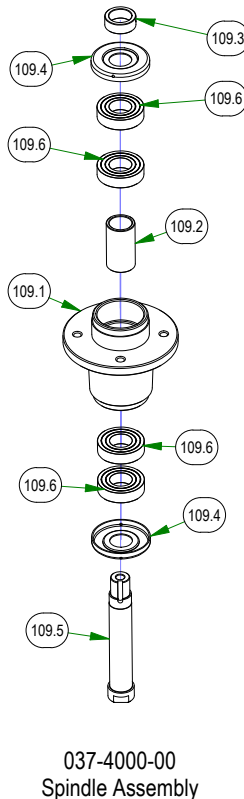

Parts List				Parts List			
ITEM	QTY	PART NUMBER	DESCRIPTION	ITEM	QTY	PART NUMBER	DESCRIPTION
109	8	037-4000-00	OUTLAW SPINDLE ASSEMBLY	169.8	1	210-6005-00	Rubber Discharge Chute
109.1	1	037-4000-01	4000 Series Spindle Housing	176	2	028-0004-22	Hybrid Turnbuckle/Deck Locator
109.2	1	037-4002-00	4000 Series Spindle Spacer	176.1	2	048-6004-00	2018 Maverick Bushing Sleeve
109.3	1	037-9050-00	Locking Collar w/ 1/4"-20 Set Screw	176.2	2	024-0001-00	1/4-28 Grease Fitting
109.4	2	037-8002-00	Spindle Dust Cap	176.3	4	048-6005-00	2018 Maverick Bushing
109.5	1	037-6026-00	Spindle Shaft	176.4	1	028-0004-03	2022 Isolator Turnbuckle Body
109.6	4	037-6023-00	Bearing - 6206	181	1	210-6005-98	Discharge Chute Assembly
122	3	039-6945-23	2017 MZ/ZT Deck Idler Assembly	181.1	1	210-6005-00	Rubber Discharge Chute
122.1	1	039-6945-00	Deck Idler	181.2	1	039-4864-00	60" Discharge Chute Upper Hanger
122.2	1	033-8050-00	5" Idler Pulley	181.3	1	039-4863-00	60" Discharge Lower Bracket
122.3	1	013-8050-00	1/2-13 NYLON INSERT FLANGE LOCKNUT ZINC	181.4	7	013-8049-00	5/16-18 NYLON INSERT FLANGE LOCKNUT ZINC
122.4	1	018-6036-00	1/2-13 X 2-3/4 HEX CAP SCREW (GR.5) ZINC	181.5	5	018-4703-00	5/16-18 X 1-1/4 CARRIAGE BOLT ZINC
122.5	1	025-5337-00	SPACER	181.6	1	206-6017-00	Discharge Chute Hanger (deck mounted)
169	2	210-6005-48	ZT Chute Assembly	181.7	2	018-2007-00	5/16-18 X 1 HEX CAP SCREW (GR.5) ZINC
169.1	7	013-8049-00	5/16-18 NYLON INSERT FLANGE LOCKNUT ZINC	181.8	2	019-6042-00	.360 ID X .983 OD X .120 THICK FLAT WASHER NYLON
169.2	2	018-2007-00	5/16-18 X 1 HEX CAP SCREW (GR.5) ZINC	182	1	018-2050-00	10mm Damper Ball Stud-Steering
169.3	5	018-4703-00	5/16-18 X 1-1/4 CARRIAGE BOLT ZINC	183	2	018-7055-00	3/8-16 X 4 HEX CAP SCREW (GR.5) ZINC
169.4	2	019-6042-00	.360 ID X .983 OD X .120 THICK FLAT WASHER NYLON	184	2	019-5029-00	3/8 FLAT WASHER USS (1" OD) ZINC
169.5	1	039-4870-00	Discharge Upper Chute Bracket	185	3	026-0307-00	Striping Kit Plate
169.6	1	039-4871-00	Discharge Lower Chute Bracket	186	2	019-7040-00	1/4 USS FLAT WASHER (3/4 OD) ZINC
169.7	1	206-6017-00	Discharge Chute Hanger (deck mounted)	187	1	064-0030-00	24 inch Black Cable - MZ/ZT