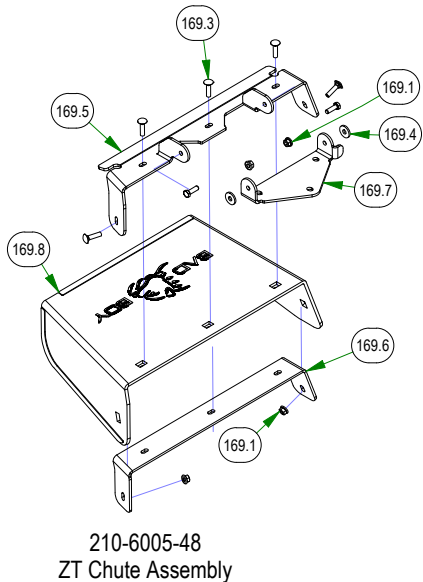

Parts List				Parts List			
ITEM	QTY	PART NUMBER	DESCRIPTION	ITEM	QTY	PART NUMBER	DESCRIPTION
109	8	037-4000-00	OUTLAW SPINDLE ASSEMBLY	169.8	1	210-6005-00	Rubber Discharge Chute
109.1	1	037-4000-01	4000 Series Spindle Housing	176	2	028-0004-22	Hybrid Turnbuckle/Deck Locator
109.2	1	037-4002-00	4000 Series Spindle Spacer	176.1	2	048-6004-00	2018 Maverick Bushing Sleeve
109.3	1	037-9050-00	Locking Collar w/ 1/4"-20 Set Screw	176.2	2	024-0001-00	1/4-28 Grease Fitting
109.4	2	037-8002-00	Spindle Dust Cap	176.3	4	048-6005-00	2018 Maverick Bushing
109.5	1	037-6026-00	Spindle Shaft	176.4	1	028-0004-03	2022 Isolator Turnbuckle Body
109.6	4	037-6023-00	Bearing - 6206	181	1	210-6005-98	Discharge Chute Assembly
122	3	039-6945-23	2017 MZ/ZT Deck Idler Assembly	181.1	1	210-6005-00	Rubber Discharge Chute
122.1	1	039-6945-00	Deck Idler	181.2	1	039-4864-00	60" Discharge Chute Upper Hanger
122.2	1	033-8050-00	5" Idler Pulley	181.3	1	039-4863-00	60" Discharge Lower Bracket
122.3	1	013-8050-00	1/2-13 NYLON INSERT FLANGE LOCKNUT ZINC	181.4	7	013-8049-00	5/16-18 NYLON INSERT FLANGE LOCKNUT ZINC
122.4	1	018-6036-00	1/2-13 X 2-3/4 HEX CAP SCREW (GR.5) ZINC	181.5	5	018-4703-00	5/16-18 X 1-1/4 CARRIAGE BOLT ZINC
122.5	1	025-5337-00	SPACER	181.6	1	206-6017-00	Discharge Chute Hanger (deck mounted)
169	2	210-6005-48	ZT Chute Assembly	181.7	2	018-2007-00	5/16-18 X 1 HEX CAP SCREW (GR.5) ZINC
169.1	7	013-8049-00	5/16-18 NYLON INSERT FLANGE LOCKNUT ZINC	181.8	2	019-6042-00	.360 ID X .983 OD X .120 THICK FLAT WASHER NYLON
169.2	2	018-2007-00	5/16-18 X 1 HEX CAP SCREW (GR.5) ZINC	182	1	018-2050-00	10mm Damper Ball Stud-Steering
169.3	5	018-4703-00	5/16-18 X 1-1/4 CARRIAGE BOLT ZINC	183	2	018-7055-00	3/8-16 X 4 HEX CAP SCREW (GR.5) ZINC
169.4	2	019-6042-00	.360 ID X .983 OD X .120 THICK FLAT WASHER NYLON	184	2	019-5029-00	3/8 FLAT WASHER USS (1" OD) ZINC
169.5	1	039-4870-00	Discharge Upper Chute Bracket	185	3	026-0307-00	Striping Kit Plate
169.6	1	039-4871-00	Discharge Lower Chute Bracket	186	2	019-7040-00	1/4 USS FLAT WASHER (3/4 OD) ZINC
169.7	1	206-6017-00	Discharge Chute Hanger (deck mounted)	187	1	064-0030-00	24 inch Black Cable - MZ/ZT