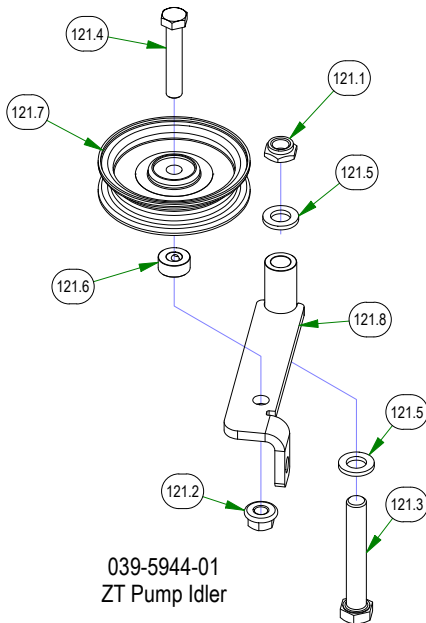

031-0043-00

2020 Walk-Behind Control Lever Assembly - Right

031-0042-00

2020 Walk-Behind Control Lever Assembly - Left

035-0007-98

2020 Walk Behind Push Rod Assembly

035-0002-98

Walk Speed Control Linkage

BAD BOY MOWERS

PARTS SECTION: FRAME SUB ASSEMBLIES

Parts List				Parts List			
ITEM	QTY	PART NUMBER	DESCRIPTION	ITEM	QTY	PART NUMBER	DESCRIPTION
121	1	039-5944-01	ZT Pump Idler	142	2	067-8090-04	Walk Behind Hydro Tank Assembly
121.1	1	013-5301-00	5/8-11 NYLON INSERT JAM LOCKNUT ZINC	142.1	1	051-8063-00	3/8" Clear Hose
121.2	1	013-8050-00	1/2-13 NYLON INSERT FLANGE LOCKNUT ZINC	142.2	1	066-5050-00	Hydraulic Tank Cap
121.3	1	018-5311-00	5/8-11 X 4 HEX CAP SCREW (GR.8) ZINC YELLOW	142.3	1	067-8090-00	350ml Expansion Tank
121.4	1	018-6036-00	1/2-13 X 2-3/4 HEX CAP SCREW (GR.5) ZINC	142.4	1	072-8065-00	3/8" Hose Clamp
121.5	2	019-6017-00	.635 ID X 1.120 OD X .140 THICK FLAT WASHER NYLON	142.5	1	072-8066-00	1/2 Hose Clamp
121.6	1	025-7036-00	1/2 SOLID SHAFT COLLAR (W/1 SET SCREW) ZINC	153	1	086-0008-20	2020 Electric Start Walk Behind Harness
121.7	1	033-6001-00	4 3/4" Idler Pulley	153.1	2	013-0054-00	1/4-20 Cage Nut
121.8	1	039-5944-00	Pump Idler Bracket	153.2	8	086-1202-19	Relay
122.2	1	033-8050-00	5" Idler Pulley	182	1	018-2050-00	10mm Damper Ball Stud-Steering
122.4	1	018-6036-00	1/2-13 X 2-3/4 HEX CAP SCREW (GR.5) ZINC	183	2	018-7055-00	3/8-16 X 4 HEX CAP SCREW (GR.5) ZINC
122.5	1	025-5337-00	SPACER	184	2	019-5029-00	3/8 FLAT WASHER USS (1" OD) ZINC
135	1	051-8067-15	15" Revolt Fuel Line Assembly	185	3	026-0307-00	Striping Kit Plate
135.1	1	051-8067-00	1/4" Fuel Line Hose	186	2	019-7040-00	1/4 USS FLAT WASHER (3/4 OD) ZINC
135.2	2	072-8069-00	1/4 Fuel Hose Clamp	187	1	064-0030-00	24 inch Black Cable - MZ/ZT