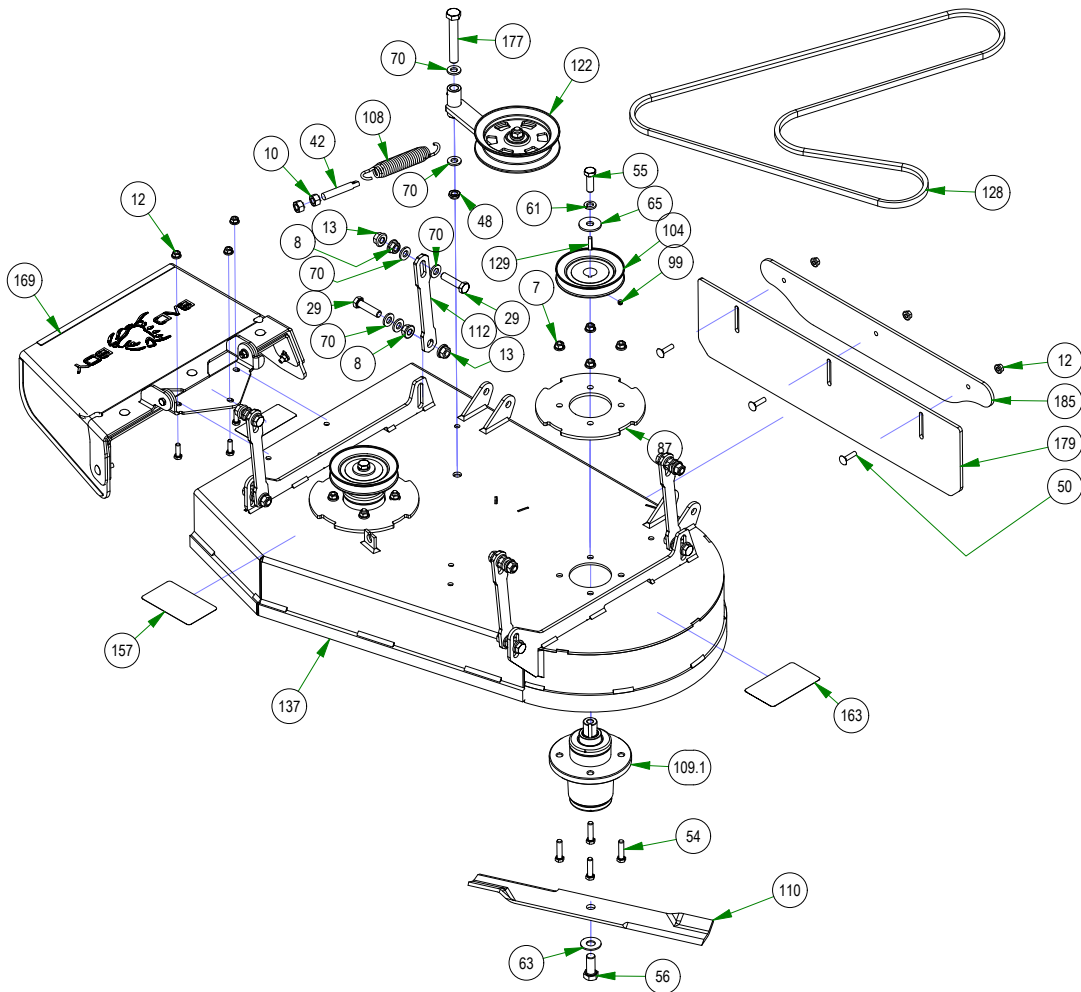

Parts List				Parts List			
ITEM	QTY	PART NUMBER	DESCRIPTION	ITEM	QTY	PART NUMBER	DESCRIPTION
7	12	013-5202-00	3/8-16 NYLON INSERT FLANGE LOCKNUT (GR.F) ZINC	109	2	037-4000-00	OUTLAW SPINDLE ASSEMBLY
8	8	013-5300-00	1/2-13 HEX SERRATED FLANGE NUT HARD/ZINC	109.1	1	037-4000-01	4000 Series Spindle Housing
10	2	013-7018-00	1/2-13 HEX NUT ZINC	109.2	1	037-4002-00	4000 Series Spindle Spacer
12	6	013-8049-00	5/16-18 NYLON INSERT FLANGE LOCKNUT ZINC	109.3	1	037-9050-00	Locking Collar w/ 1/4"-20 Set Screw
13	8	013-8050-00	1/2-13 NYLON INSERT FLANGE LOCKNUT ZINC	109.4	2	037-8002-00	Spindle Dust Cap
29	8	018-0022-00	1/2-13 X 2 HEX CAP SCREW (GR.8) ZINC YELLOW	109.5	1	037-6026-00	Spindle Shaft
42	1	018-2004-50	All Thread	109.6	4	037-6023-00	Bearing - 6206
43	3	018-2007-00	5/16-18 X 1 HEX CAP SCREW (GR.5) ZINC	110	2	038-0001-00	54" Fusion Blade for ZT/Mav/Outlaw/Revolt
48	1	018-4010-00	1/2-13 NYLON INSERT JAM LOCKNUT ZINC	112	4	039-0226-00	23WB Deck Hanger
50	3	018-4703-00	5/16-18 X 1-1/4 CARRIAGE BOLT ZINC	122	1	039-6945-23	2017 MZ/ZT Deck Idler Assembly
54	8	018-6012-00	3/8-16 X 1-1/2 HEX CAP SCREW (GR.5) ZINC	128	1	041-8054-00	2020 Walk-Behind 36 Deck Belt
55	3	018-6019-00	1/2"-20 x 1 1/2 - Grade 5 Fine Thread Bolt	129	2	042-6030-00	1/4 X 1 SQ MACHINERY KEY 1018 STL PLN
56	2	018-6020-00	5/8-18 X 1-1/2 HEX CAP SCREW (GR.8) ZINC YELLOW	137	1	060-2317-00	Walkv3 36 Deck-2023
61	3	019-5007-00	1/2 SPLIT LOCKWASHER (GR.8) ZINC/YELLOW	157	1	091-0418-00	2017 Walk Behind 36" Deck Belt Route
63	2	019-5038-00	5/8 USS FLAT WASHER (1-3/4" OD) GR.8 ZINC YELLOW	161	1	091-3012-00	Danger Decal-Spindle/Discharge
65	3	019-6020-00	1/2 BELLEVILLE WASHER (1-5/8 OD X .140 THK) ZINC	163	1	091-3601-18	2018 36" Deck Decal
70	18	019-8054-00	.505 ID X 1.000 OD X .125 THICK FLAT WASHER NYLON	169	1	210-6005-48	ZT Chute Assembly
87	2	026-0025-00	Deck Spindle Support Plate	177	1	018-5311-00	5/8-11 X 4 HEX CAP SCREW (GR.8) ZINC YELLOW
99	2	030-0050-00	5/16-24 X 1/4 SOCKET SET SCREW (CUP PT) PLAIN	179	1	084-5006-00	2023 ZT Stripping Kit Rubber
104	2	033-6003-00	5" Spindle Deck Pulley	185	1	026-0307-00	Stripping Kit Plate
108	1	034-2020-00	Deck Idler Spring