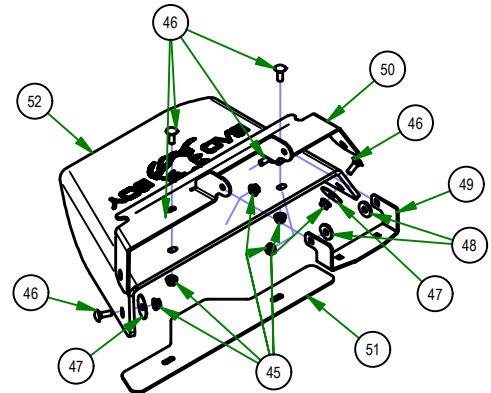

210-6016-98
2020 36 Stand On Discharge Assembly