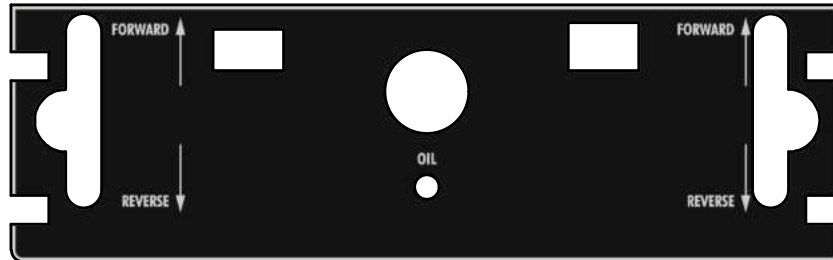

BAD BOY MOWERS

PARTS SECTION: DECALS CONT.

091-4056-00

36" Control Panel (upper) - Revolt