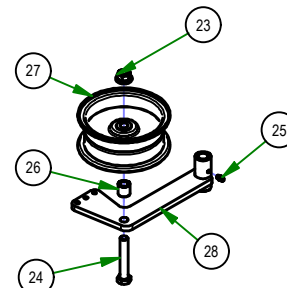

039-6952-98
2020 36" Revolt Deck Idler Assembly