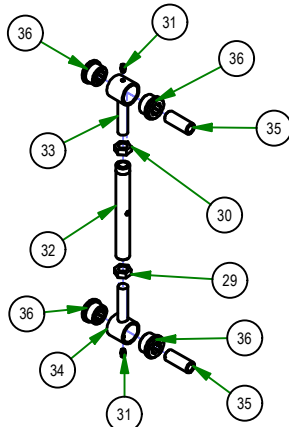

048-6000-00
2018 Maverick Turnbuckle (Top Link)