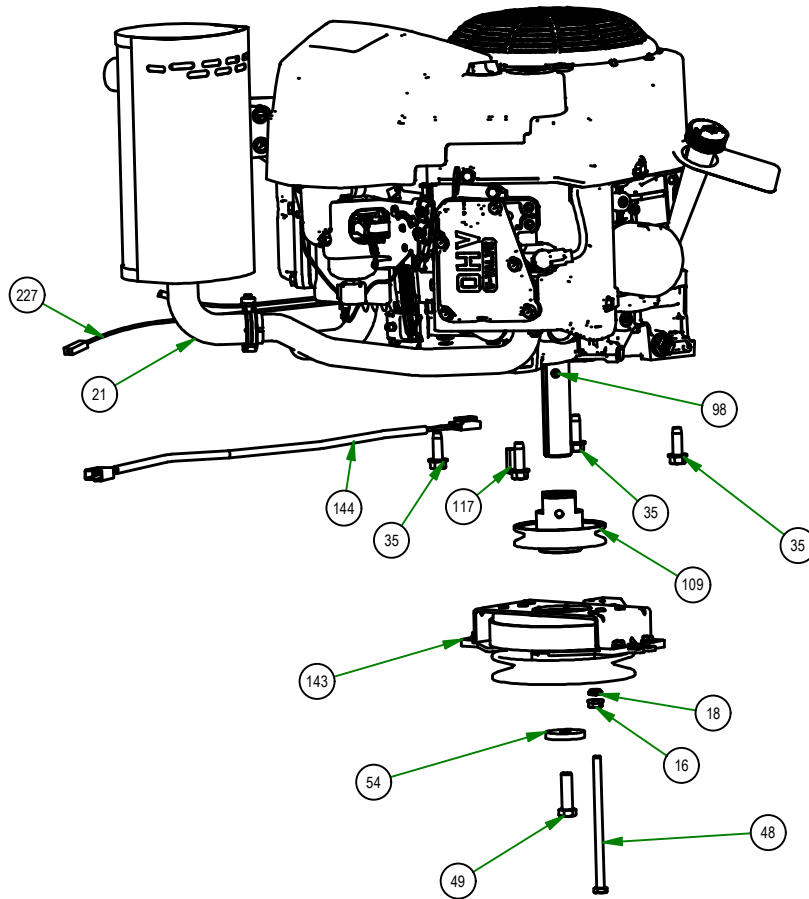

# PARTS SECTION: ENGINE

Parts List				Parts List			
ITEM	QTY	PART NUMBER	DESCRIPTION	ITEM	QTY	PART NUMBER	DESCRIPTION
98	1	030-0050-00	5/16 Set Screw	16	1	013-9002-00	5/16-18 HEX SERRATED FLANGE NUT HARD/ZINC
109	1	033-2011-00	3-3/4" Motor Pulley SD	18	2	013-9005-00	5/16-18 Nylock Insert Jam Locknut
117	1	042-6030-00	1/4" x 1" Key	21	1	015-0543-00	Exhaust Assembly
143	1	070-0056-00	Clutch	35	4	018-1075-00	3/8-16 X 1-1/8 HEX WASHER UNSLOT SERRATED (TRI-LOB) TRS ZINC YELLOW
144	1	070-2000-00	Clutch Pigtail	48	1	018-5350-00	5/16-18 X 5-1/2 HEX CAP SCREW (GR.5) ZINC
227	1	086-9002-00	Harness Adaptor	49	1	018-5450-21	7/16-20 X 1-1/2 HEX CAP SCREW (GR.8) w/ Patch
				54	1	019-0010-00	CLUTCH WASHER

# PARTS SECTION: TIRES AND FRONT SPINDLES

Parts List				Parts List			
ITEM	QTY	PART NUMBER	DESCRIPTION	ITEM	QTY	PART NUMBER	DESCRIPTION
68	2	022-2017-00	13x6.5-6 Black Tire and Wheel Assembly	3	4	010-1050-00	1641 BEARING W/2 CONTACT RUBBER SEALS
71	4	022-7009-00	1 3/8" Wheel Bearing	14	2	013-8050-00	1/2-13 Nylon Insert Flange Locknut
72	2	023-0003-00	2017 ZT Front Fork	17	2	013-9004-00	1" Fine Thread 1/2 Nylock Nut
74	1	024-3050-00	1/4" Press in Grease Fitting	18	2	013-9005-00	5/16-18 Nylock Insert Jam Locknut
75	2	025-0003-00	2016 Front Bearing Spacer	19	2	014-2025-00	2017 Bearing Cover
80	2	025-5202-00	Front Wheel Spanner	25	2	018-0005-00	1-14 x 5 Hex Bolt Grade 8 Zinc Yellow
132	2	058-1000-00	Spacer, 1x1.375x.25	29	2	018-0040-00	1/2" x 8 1/2 GR 5 Hex Bolt
145	1	070-5223-00	2023 Stand On Frame Weldment -SD	42	1	018-4010-00	1/2" Nylock Nut 1/2 Jam
180	8	013-3000-00	Acom Lug Nut	56	1	019-2040-00	1/2 FW USS 1- 3/8" OD
228	2	022-4041-00	217x10 Reaper Tire-36 Revolt	62	1	019-7040-00	1/4 USS FLAT WASHER (3/4 OD) ZINC