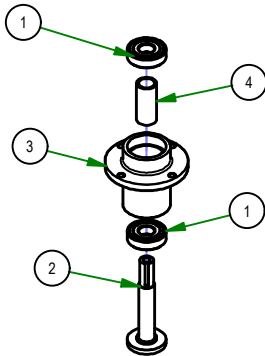

Parts List				Parts List			
ITEM	QTY	PART NUMBER	DESCRIPTION	ITEM	QTY	PART NUMBER	DESCRIPTION
52	1	210-6014-00	Rubber Discharge Chute MZ (Component)	49	1	039-0152-00	2020 36 Stand On Chute Hanger
46	6	018-8066-00	5/16-18 X 7/8 CARRIAGE BOLT ZINC	50	1	039-4891-00	Discharge Chute Bracket 48 MZ (Upper)
45	6	013-8049-00	5/16-18 NYLON INSERT FLANGE LOCKNUT ZINC	51	1	039-4892-00	2017 MZ Discharge Chute Bracket-Lower
47	2	019-0002-00	5/16 FENDER WASHER (1-1/2 OD) ZINC	48	2	019-6042-00	.360 ID X .983 OD X .120 THICK FLAT WASHER NYLON
Parts List				Parts List			
ITEM	QTY	PART NUMBER	DESCRIPTION	ITEM	QTY	PART NUMBER	DESCRIPTION
3	1	037-6027-00	Spindle Housing	1	2	037-6024-00	Spindle Bearing
4	1	037-6028-00	Spindle Spacer-Component	2	1	037-6025-01	36" Revolt Spindle
Parts List				Parts List			
ITEM	QTY	PART NUMBER	DESCRIPTION	ITEM	QTY	PART NUMBER	DESCRIPTION
33	1	048-6002-00	2018 Maverick Bushing Retainer Left-Handed	29	1	013-0019-00	NUT, 5/8-18
34	1	048-6003-00	2018 Maverick Bushing Retainer Right-Handed	30	1	013-0020-00	NUT, 5/8-18LH
35	2	048-6004-00	2018 Maverick Bushing Sleeve	31	2	024-0001-00	1/4-28 Grease Fitting
36	4	048-6005-00	2018 Maverick Bushing	32	1	048-6001-00	2018 Maverick Toplink Body
Parts List				Parts List			
ITEM	QTY	PART NUMBER	DESCRIPTION	ITEM	QTY	PART NUMBER	DESCRIPTION
27	1	033-5000-00	5 3/4" Deck Idler Pulley	23	1	013-8050-00	1/2-13 NYLON INSERT FLANGE LOCKNUT ZINC
25	1	024-0001-00	1/4-28 Grease Fitting	24	1	018-7016-00	1/2-13 X 3 HEX CAP SCREW (GR.5) ZINC
26	1	025-5203-00	.51 ID X .75 OD X .75 LGTH SOLID SPACER ZINC	28	1	039-6952-00	2020 36 Deck Idler Arm Weldment

037-2002-00
36" Revolt Spindle Assembly