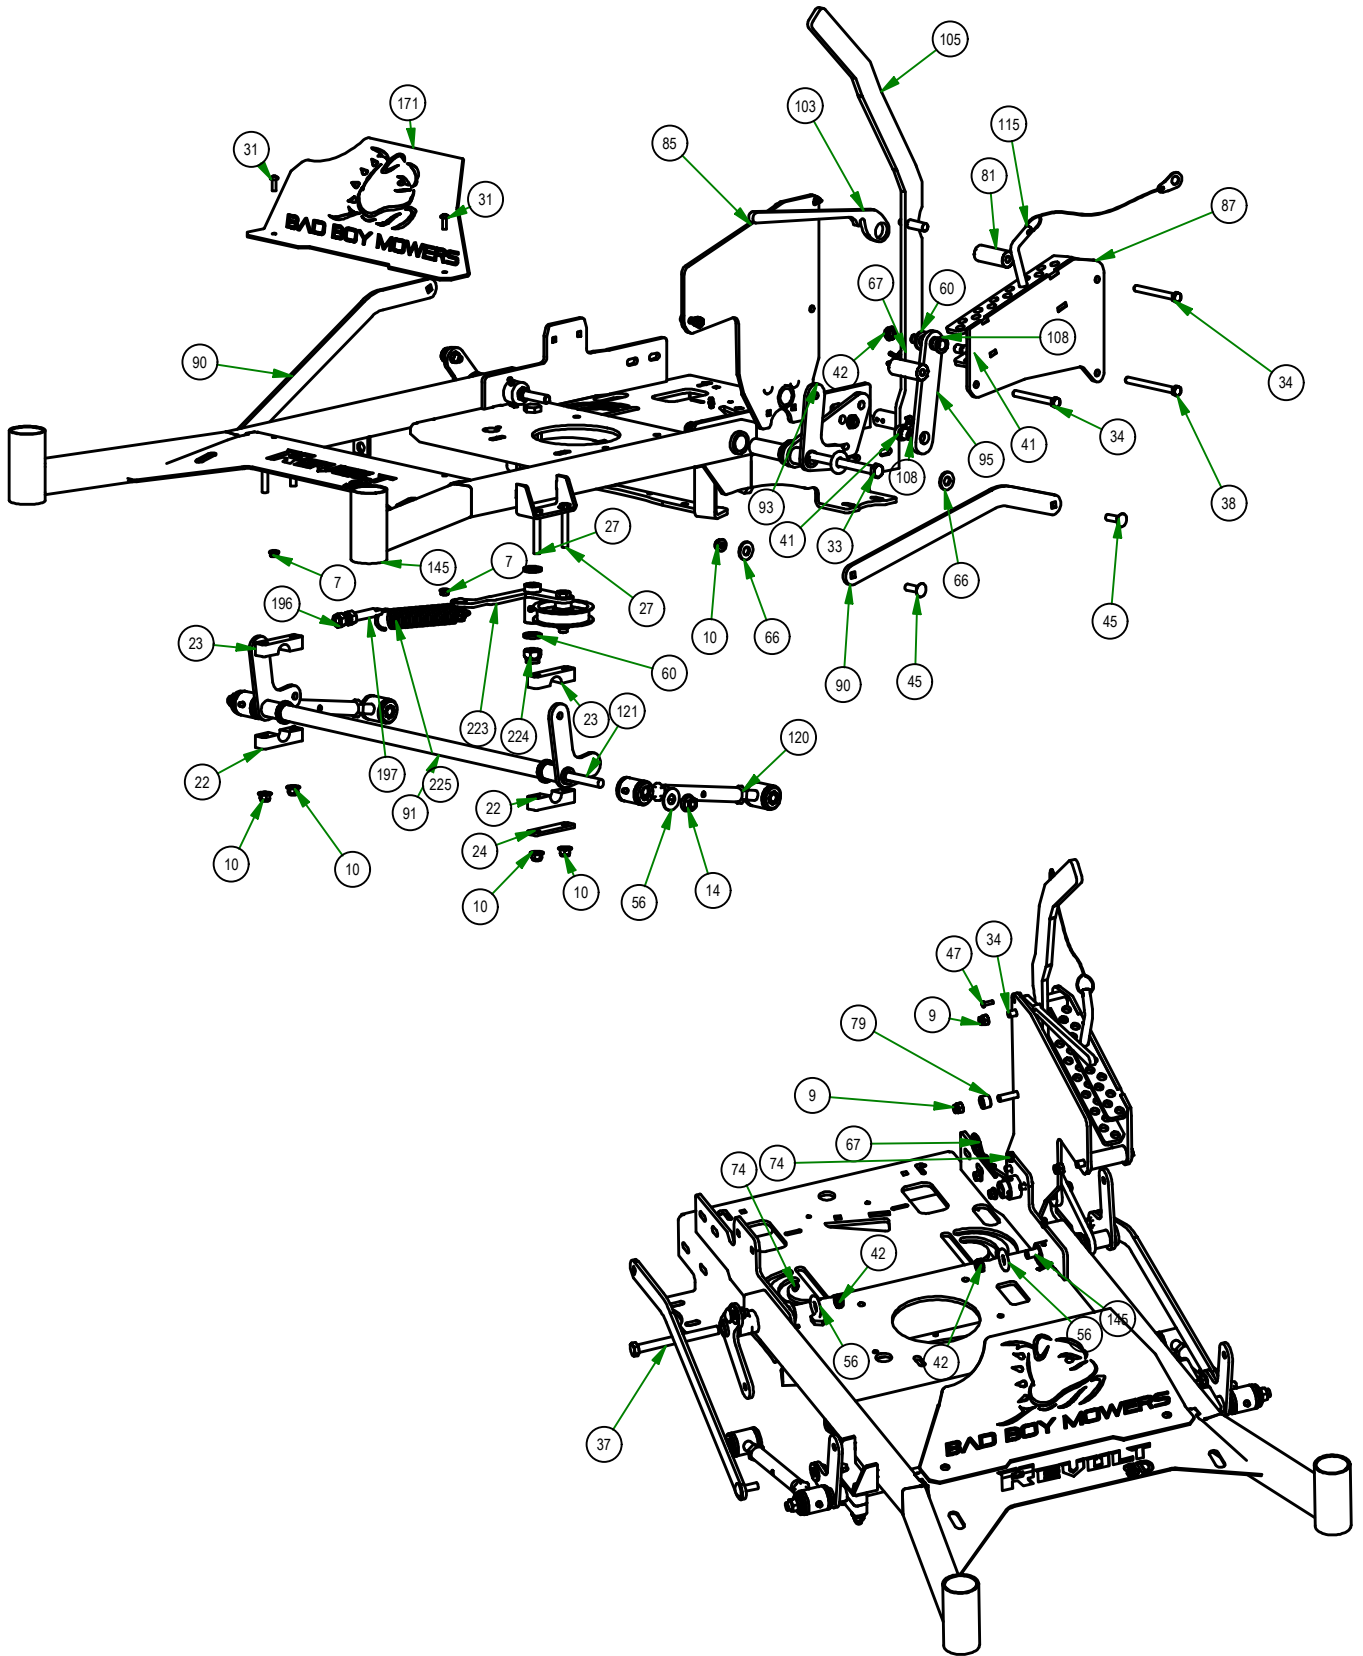

BAD BOY MOWERS

PARTS SECTION: SD FRAME

Parts List				Parts List			
ITEM	QTY	PART NUMBER	DESCRIPTION	ITEM	QTY	PART NUMBER	DESCRIPTION
79	1	025-2004-00	ACS Spacer 3/4x3/8x1/2	7	2	013-2050-00	1/4-20 NYL INSERT FLANGE LOCKNUT ZINC
81	3	025-5343-00	Stand On Spacer 2.5"	8	1	013-5019-00	10-24 NYLON INSERT LOCKNUT ZINC
85	1	026-0255-00	2023 SD Inner Adjustment Plate	9	5	013-5041-00	3/8-16 NYLON INSERT LOCKNUT ZINC
86	2	026-0257-00	2023 deck pin plate	10	8	013-5202-00	3/8-16 Nylon Insert Flange Locknut
87	1	026-0258-00	2023 Stand On Outer Adjustment Plate	13	2	013-8049-00	5/16-18 NYLON INSERT FLANGE LOCKNUT ZINC
90	2	026-0304-00	2023 SD-36 Stand-on Actuator Linkage	14	2	013-8050-00	1/2-13 Nylon Insert Flange Locknut
91	1	028-0036-00	Revolt Front Actuator Bar Weldment - Raw 2020 36" Black	22	2	017-9077-00	Pillow Block MZ
92	1	028-0037-00	Revolt Rear Actuator Bar Weldment RH 2020 36" Black	23	2	017-9078-00	Pillow Block MZ female
93	1	028-0046-00	2023 SD Actuator rear_LH	24	1	017-9079-00	Pillow Block Strap
95	1	028-5002-00	2023 lever secondary linkage	27	4	018-0028-00	3/8-16 x 2 1/2" Hex Bolt
103	1	031-0093-00	2019 Stand On Deck Lever Lock	31	2	018-0058-00	1/4"-20 x 3/4 Black Oxide 18-8 Stainless Pan Head
105	1	031-7147-00	2023 Revolt SD Lift Handle	33	1	018-0062-00	1/2-13 X 6 HEX CAP SCREW (GR.5) ZINC
106	1	031-7152-00	SD Stand on Lever Pivot Actuator Rod	34	2	018-1010-00	3/8-16 X 3-1/2 HEX CAP SCREW (GR.5) ZINC
108	2	032-5052-00	.627 ID X .753 OD X .500 LGTH X 1.000 FLG OD X .094 FLG THICK FLANGED	37	1	018-1090-00	1/2-13 X 5 1/2 HEX CAP SCREW (GR.5) ZINC
			BEARING OIL-IMPREG BRNZ	38	1	018-2005-00	3/8-16 X 4-1/4 HEX CAP SCREW (GR.5) ZINC
114	1	040-4003-00	Lift Handle Stop Tab	41	2	018-3001-00	5/8 X 5/8 SOCKET SHOULDER BOLT ZINC YELLOW
115	1	040-4004-00	2023 stand on Height Adj Pin	42	5	018-4010-00	1/2" Nylock Nut 1/2 Jam
120	2	048-6000-00	2018 Maverick Turnbuckle (Top Link)	45	4	018-5043-00	3/8" x 1 1/4" Carriage Bolt
121	1	048-6058-00	2020 36 Stand On Turnbuckle Rod	47	1	018-5200-00	10-24 X 5/8 BUTTON SOCKET CAP SCREW 18-8 STAINLESS STEEL
145	1	070-5223-00	2023 Stand On Frame Weldment -SD	53	2	018-8065-00	5/16-18 X 1 CARRIAGE BOLT (GR.8) ZINC
171	1	026-0311-00	Exhaust Shield SD	56	7	019-2040-00	1/2 F/W USS 1- 3/8" OD
196	2	013-7018-00	1/2-13 HEX NUT ZINC	60	4	019-6017-00	.635 ID X 1.120 OD X .140 THICK FLAT WASHER NYLON
197	1	018-2004-50	All Thread	66	4	019-8054-00	.505 Nylon Spacer
223	1	039-6947-20	2020 36" Stand-On Drive Belt Pulley Assembly	67	1	020-1001-00	Revolt Cotter Pin for 7/8" to 1" shank
224	1	013-7021-00	5/8-11 NYLON INSERT LOCKNUT ZINC	74	4	024-3050-00	1/4" Press in Grease Fitting
225	1	034-9050-00	Deck spring big diameter				

BAD BOY MOWERS

PARTS SECTION: SD FRAME