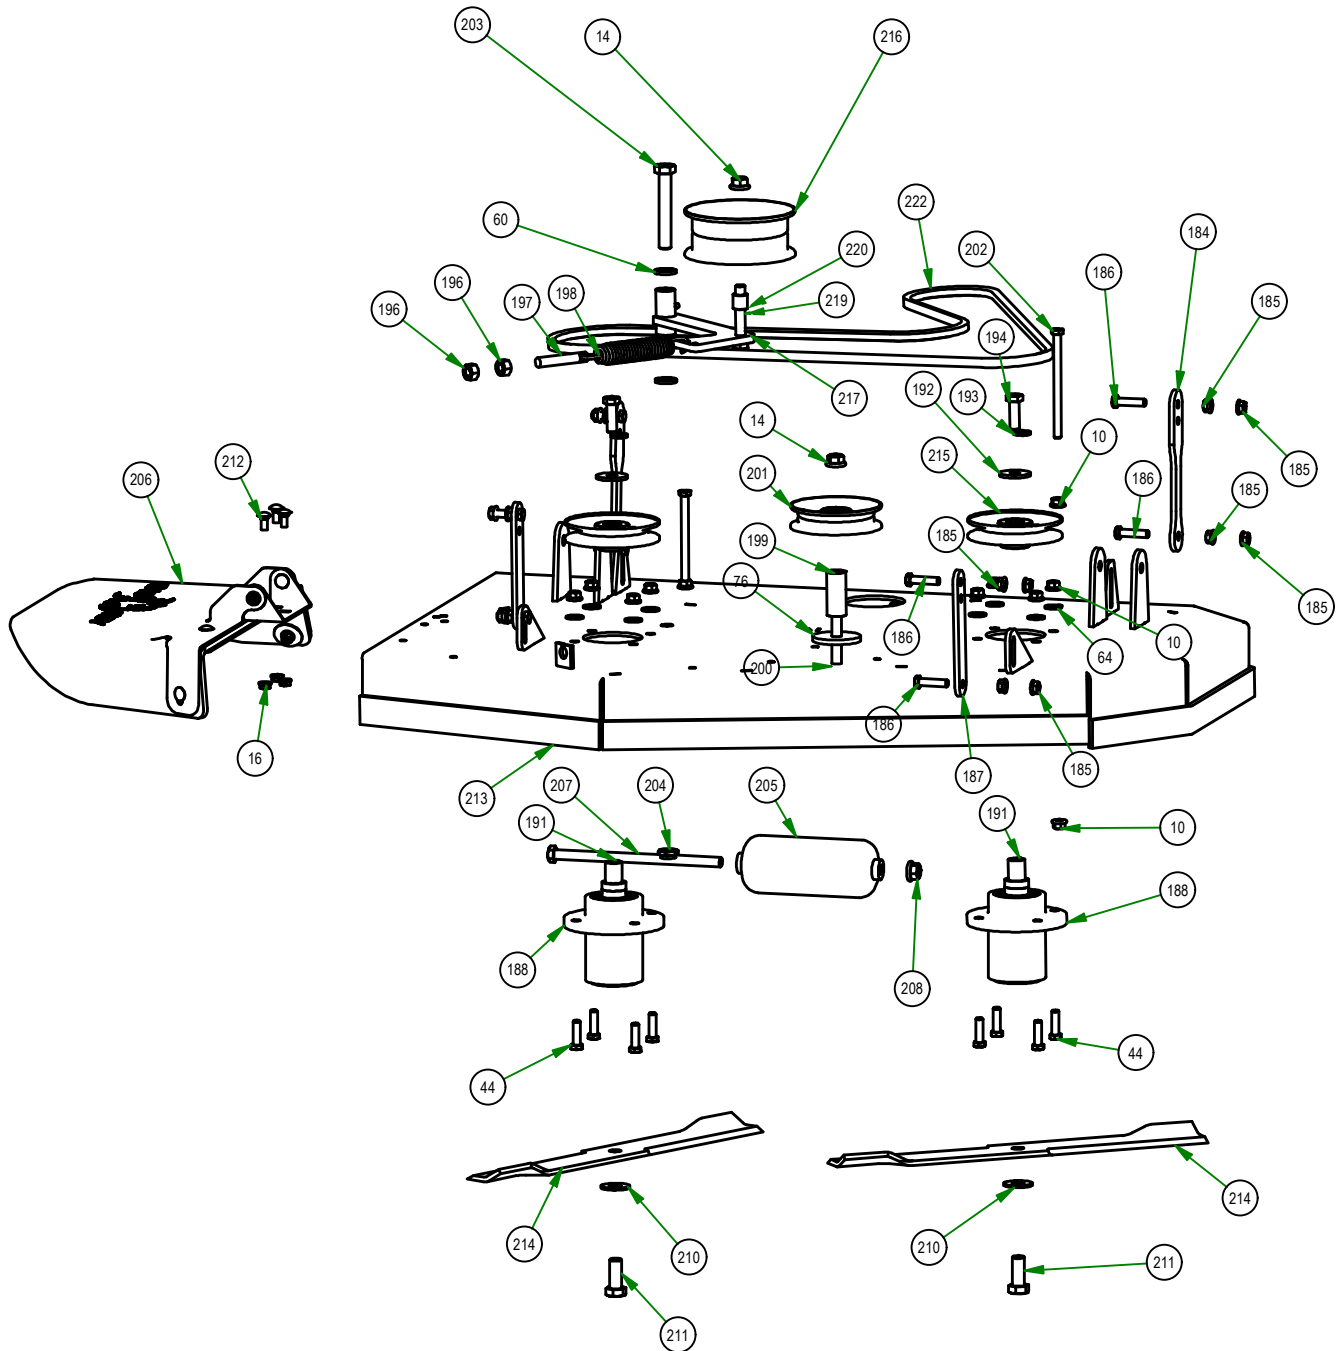

BAD BOY MOWERS

PARTS SECTION: 42" DECK

Parts List				Parts List			
ITEM	QTY	PART NUMBER	DESCRIPTION	ITEM	QTY	PART NUMBER	DESCRIPTION
200	1	018-7050-00	1/2-13 X 4-1/2 HEX CAP SCREW (GR.5) ZINC	10	12	013-5202-00	3/8-16 Nylon Insert Flange Locknut
201	1	033-7026-00	5 V Idler Pulley 1/2" Bore	14	2	013-8050-00	1/2-13 Nylon Insert Flange Locknut
202	2	018-7060-00	3/8-16 X 5-1/2 HEX CAP SCREW (GR.5) ZINC	16	3	013-9002-00	5/16-18 HEX SERRATED FLANGE NUT HARD/ZINC
203	1	018-5311-00	5/8-11 X 4 HEX CAP SCREW (GR.8) ZINC YELLOW	44	2	018-5040-00	3/8-16 X 1-1/4 HEX CAP SCREW (GR.5) ZINC
204	1	013-5301-00	5/8-11 NYLON INSERT JAM LOCKNUT ZINC	60	2	019-6017-00	.635 ID X 1.120 OD X .140 THICK FLAT WASHER NYLON
205	1	822-2055-00	3in deck roller	64	8	019-8044-00	5/16 USS FLAT WASHER (7/8 OD) ZINC
206	1	210-6015-98	MZ Discharge Chute Assembly	76	1	025-0025-00	MZ Deck Idler Spacer
207	1	018-7010-00	1/2-13 X 9 HEX CAP SCREW (GR.5) ZINC	184	2	039-2128-00	2019 Stand-On Rear Deck Hanger
208	1	013-0010-00	1/2-13 HEX FLANGE AUTO OVAL LOCKNUT (GR.F) ZINC/WAX	185	16	013-5201-00	3/8-16 HEX SERRATED FLANGE NUT HARD/ZINC
210	2	019-5038-00	5/8" Flat Washer	186	8	018-6012-00	3/8-16 X 1-1/2 HEX CAP SCREW (GR.5) ZINC
211	2	018-6020-00	5/8-18 X 1-1/2 HEX CAP SCREW (GR.8) ZINC YELLOW	187	2	039-2129-00	2019 Revolt Front Deck Hanger
212	3	018-8062-00	5/16-18 x 3/4 Carriage Bolt	188	2	037-2002-00	36" Revolt Spindle Assembly
213	1	060-1142-00	2023 42 SD Stand On Deck weldment	189	4	025-0060-00	36 Deck Spindle Spacer
214	2	038-6060-00	60" High Lift Fusion Blade	191	2	042-0010-00	3/16 X 1 SQ MACHINERY KEY 1018 STL ZINC
215	2	033-4301-00	60" MZ Deck Pulley (Representation Only)	192	2	019-6020-00	1/2 BELLEVILLE WASHER (1-5/8 OD X .140 THK) ZINC
216	1	033-5000-00	5 3/4" Deck Idler Pulley	193	2	019-5007-00	1/2 SPLIT LOCKWASHER (GR.8) ZINC/YELLOW
217	1	039-6952-00	2020 36 Deck Idler Arm Weldment	194	2	018-6019-00	1/2-20 X 1-1/2 HEX CAP SCREW (GR.5) ZINC
218	1	024-0001-00	1/4-28 Grease Fitting	196	2	013-7018-00	1/2-13 HEX NUT ZINC
219	1	018-7016-00	1/2-13 X 3 HEX CAP SCREW (GR.5) ZINC	197	1	018-2004-50	All Thread
220	1	025-5203-00	.51 ID X .75 OD X .75 LGTH SOLID SPACER ZINC	198	1	034-2009-00	2009 Deck/Pump Idler Spring
222	1	041-4023-00	42" deck belt	199	1	025-0032-00	2019 Revolt Stationary Idle Spacer

PARTS SECTION: 42" DECK