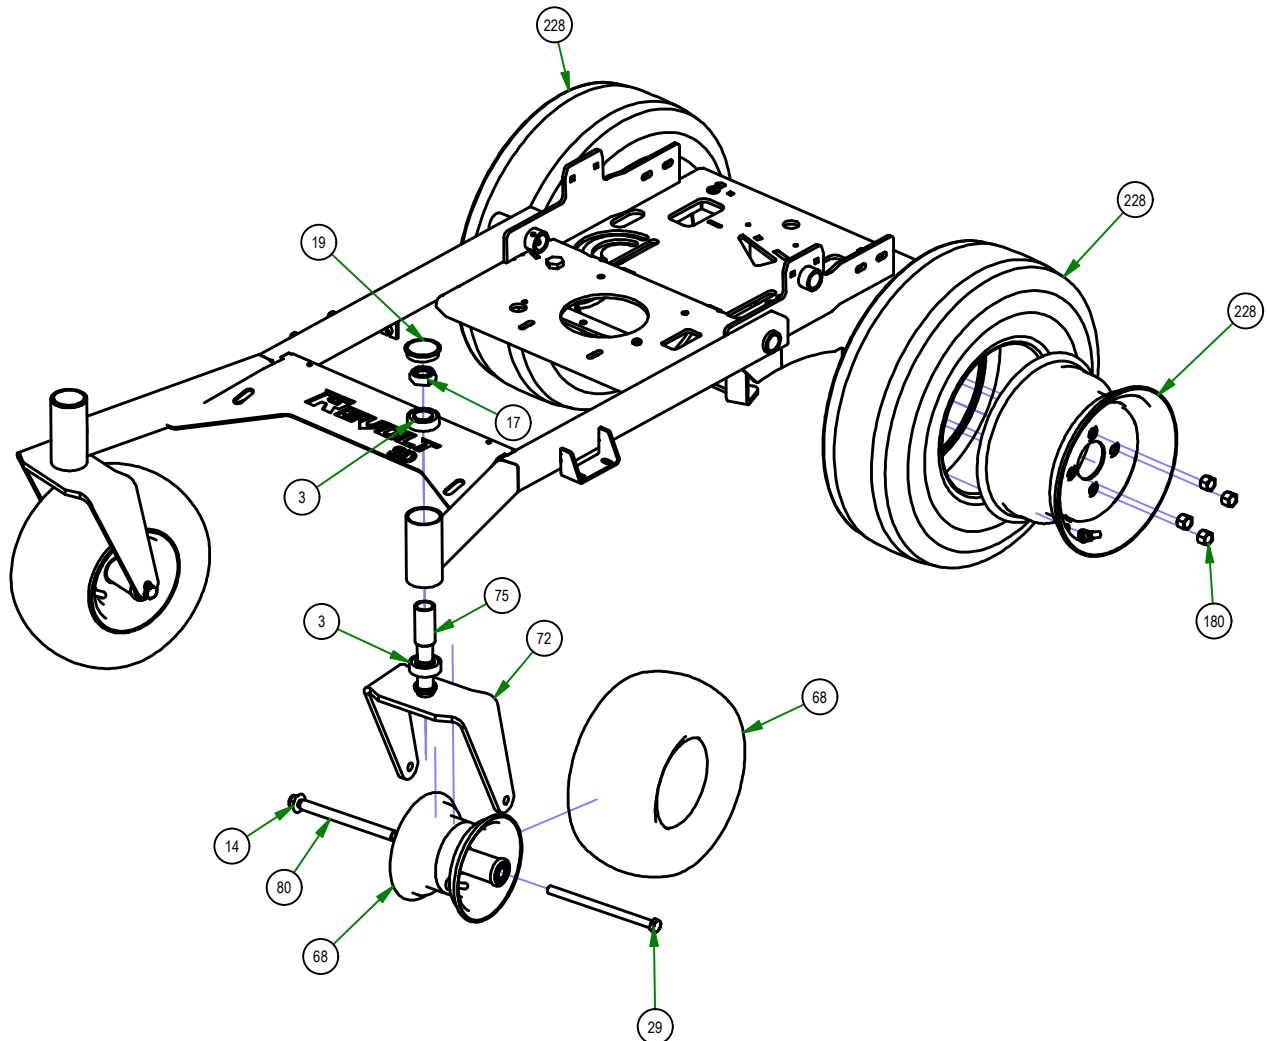

# PARTS SECTION: ENGINE

Parts List				Parts List			
ITEM	QTY	PART NUMBER	DESCRIPTION	ITEM	QTY	PART NUMBER	DESCRIPTION
98	1	030-0050-00	5/16 Set Screw	16	1	013-9002-00	5/16-18 HEX SERRATED FLANGE NUT HARD/ZINC
109	1	033-2011-00	3-3/4" Motor Pulley SD	18	2	013-9005-00	5/16-18 Nylock Insert Jam Locknut
117	1	042-6030-00	1/4" x 1" Key	21	1	015-0543-00	Exhaust Assembly
143	1	070-0056-00	Clutch	35	4	018-1075-00	3/8-16 X 1-1/8 HEX WASHER UNSLOT SERRATED (TRI-LOB) TRS ZINC YELLOW
144	1	070-2000-00	Clutch Pigtail	48	1	018-5350-00	5/16-18 X 5-1/2 HEX CAP SCREW (GR.5) ZINC
227	1	086-9002-00	Harness Adaptor	49	1	018-5450-21	7/16-20 X 1-1/2 HEX CAP SCREW (GR.8) w/ Patch
				54	1	019-0010-00	CLUTCH WASHER

# PARTS SECTION: TIRES AND FRONT SPINDLES

Parts List				Parts List			
ITEM	QTY	PART NUMBER	DESCRIPTION	ITEM	QTY	PART NUMBER	DESCRIPTION
68	2	022-2017-00	13x6.5-6 Black Tire and Wheel Assembly	3	4	010-1050-00	1641 BEARING W/2 CONTACT RUBBER SEALS
71	4	022-7009-00	1 3/8" Wheel Bearing	14	2	013-8050-00	1/2-13 Nylon Insert Flange Locknut
72	2	023-0003-00	2017 ZT Front Fork	17	2	013-9004-00	1" Fine Thread 1/2 Nylock Nut
74	1	024-3050-00	1/4" Press in Grease Fitting	18	2	013-9005-00	5/16-18 Nylock Insert Jam Locknut
75	2	025-0003-00	2016 Front Bearing Spacer	19	2	014-2025-00	2017 Bearing Cover
80	2	025-5202-00	Front Wheel Spanner	25	2	018-0005-00	1-14 x 5 Hex Bolt Grade 8 Zinc Yellow
132	2	058-1000-00	Spacer, 1x1.375x.25	29	2	018-0040-00	1/2" x 8 1/2 GR 5 Hex Bolt
145	1	070-5223-00	2023 Stand On Frame Weldment -SD	42	1	018-4010-00	1/2" Nylock Nut 1/2 Jam
180	8	013-3000-00	Acom Lug Nut	56	1	019-2040-00	1/2 FW USS 1- 3/8" OD
228	2	022-4041-00	217x10 Reaper Tire-36 Revolt	62	1	019-7040-00	1/4 USS FLAT WASHER (3/4 OD) ZINC