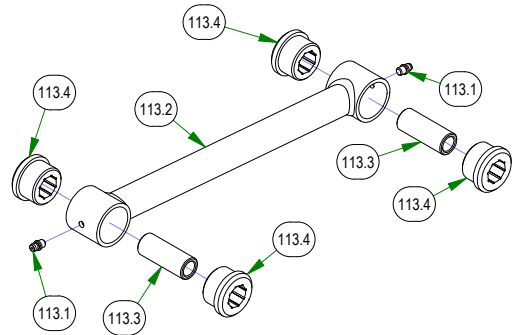

028-0004-22
Hybrid Turnbuckle/Deck Locator