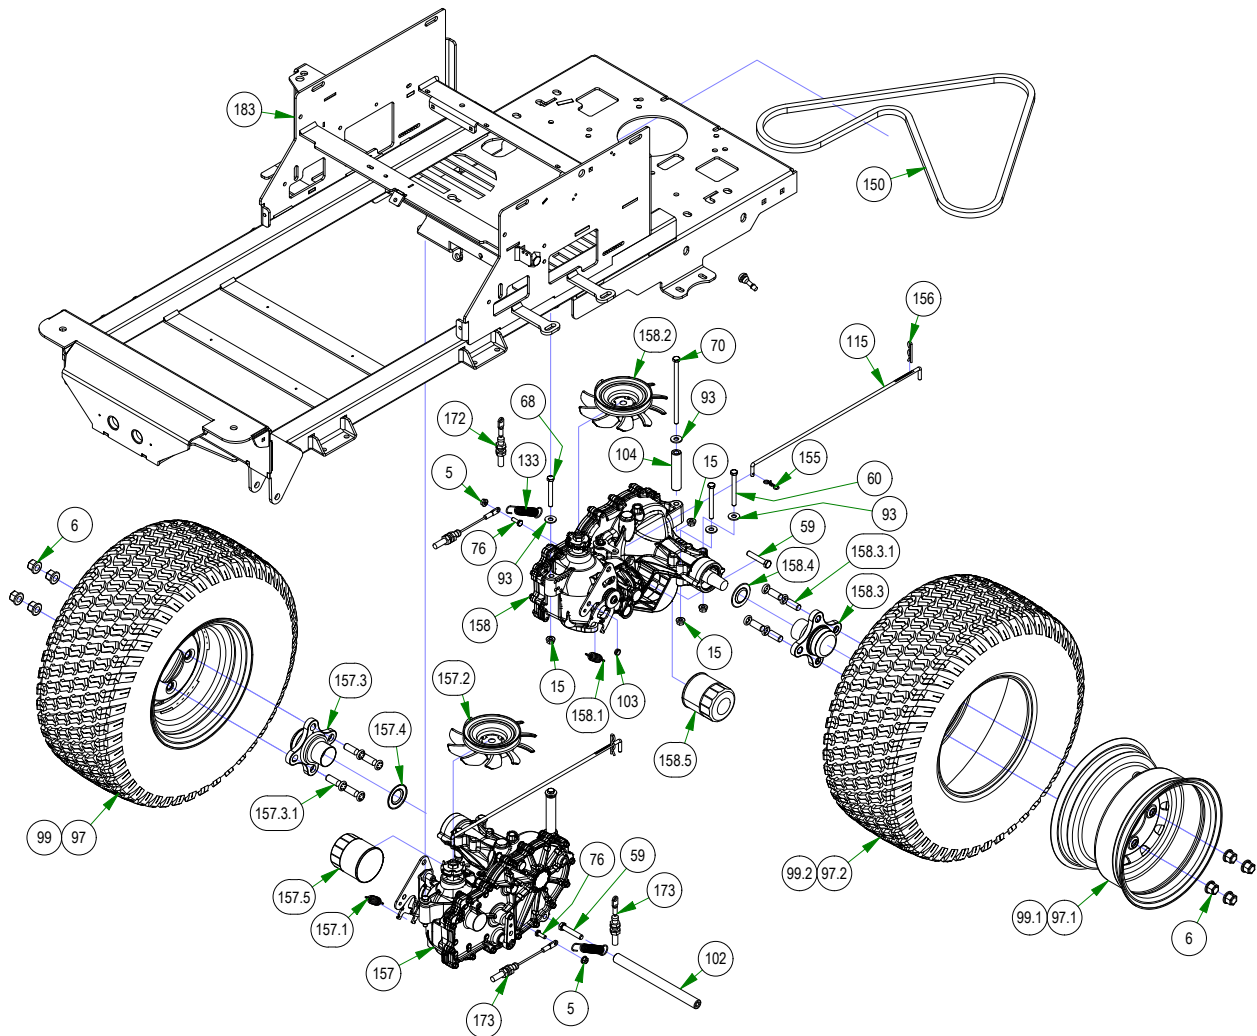

Parts List				Parts List			
ITEM	QTY	PART NUMBER	DESCRIPTION	ITEM	QTY	PART NUMBER	DESCRIPTION
5	2	013-2050-00	1/4-20 NYL INSERT FLANGE LOCKNUT ZINC	150	1	041-6400-00	Pump Belt
6	8	013-3000-00	Acorn Lug Nut	155	2	044-2004-00	Bow Pin
15	8	013-8049-00	5/16-18 NYLON INSERT FLANGE LOCKNUT ZINC	156	2	044-2008-00	Neutral Rod Clip
59	2	018-3000-00	3/8-16 X 2 HEX CAP SCREW (GR.5) ZINC	157	1	050-2095-02	2021 RH 3100 Transaxle
60	4	018-4701-00	5/16-18 X 3 HEX CAP SCREW (GR.5) ZINC	157.1	1	034-9080-00	Gold Transaxle Spring
68	2	018-5344-00	5/16-18 X 2-1/2 HEX CAP SCREW (GR.5) ZINC	157.2	1	050-2070-00	2021 ZT/Maverick Transaxle Fan/Pulley Kit
70	2	018-5355-00	5/16-18 X 6 HEX CAP SCREW (GR.5) ZINC	157.3	1	050-2076-00	ZT Transaxle Wheel Hub
76	2	018-8052-00	1/4-20 X 3/4 HEX CAP SCREW (GR.5) ZINC	157.3.1	4	050-2012-00	Transaxle Wheel Studs/ Drum Brake Studs
93	8	019-8044-00	5/16 USS FLAT WASHER (7/8 OD) ZINC	157.4	1	050-8010-00	2021 ZT/Maverick Transaxle Seal Kit (ZT-2800)
97	2	022-2015-00	ZT Tire and Rim Assembly 22 x 11 - 10	157.5	1	063-1050-00	ZT Hydraulic Filter
97.1	1	022-2015-50	ZT Wheel Only 22x11-10	158	1	050-2096-02	2021 LH 3100 Transaxle
97.2	1	022-2020-00	ZT Tire Only 22x11-10	158.1	1	034-9080-00	Gold Transaxle Spring
99	2	022-2018-00	2017 ZT Black Assy 22x10-10 48" Deck	158.2	1	050-2070-00	2021 ZT/Maverick Transaxle Fan/Pulley Kit
99.1	1	022-2019-17	WHEEL, 10", BLACK	158.3	1	050-2076-00	ZT Transaxle Wheel Hub
99.2	1	022-2024-17	TIRE, 22X10-10	158.3.1	4	050-2012-00	Transaxle Wheel Studs/ Drum Brake Studs
102	1	025-0017-00	2017 Transaxle Spacer-ZT	158.4	1	050-8010-00	2021 ZT/Maverick Transaxle Seal (ZT-2800)
103	2	025-0036-00	Drive Arm Transaxle Spacer	158.5	1	063-1050-00	ZT Hydraulic Filter
104	2	025-0070-00	2017 Transaxle Spacer	172	1	064-3050-21	2021 Load Balanced Brake Cable 1
115	2	028-0070-00	Neutral Rod	173	1	064-3051-21	2021 Load Balanced Brake Cable 2
133	2	034-1026-00	Brake Return Spring	183	1	070-5423-00	2022 Suspension ZT Frame - Painted