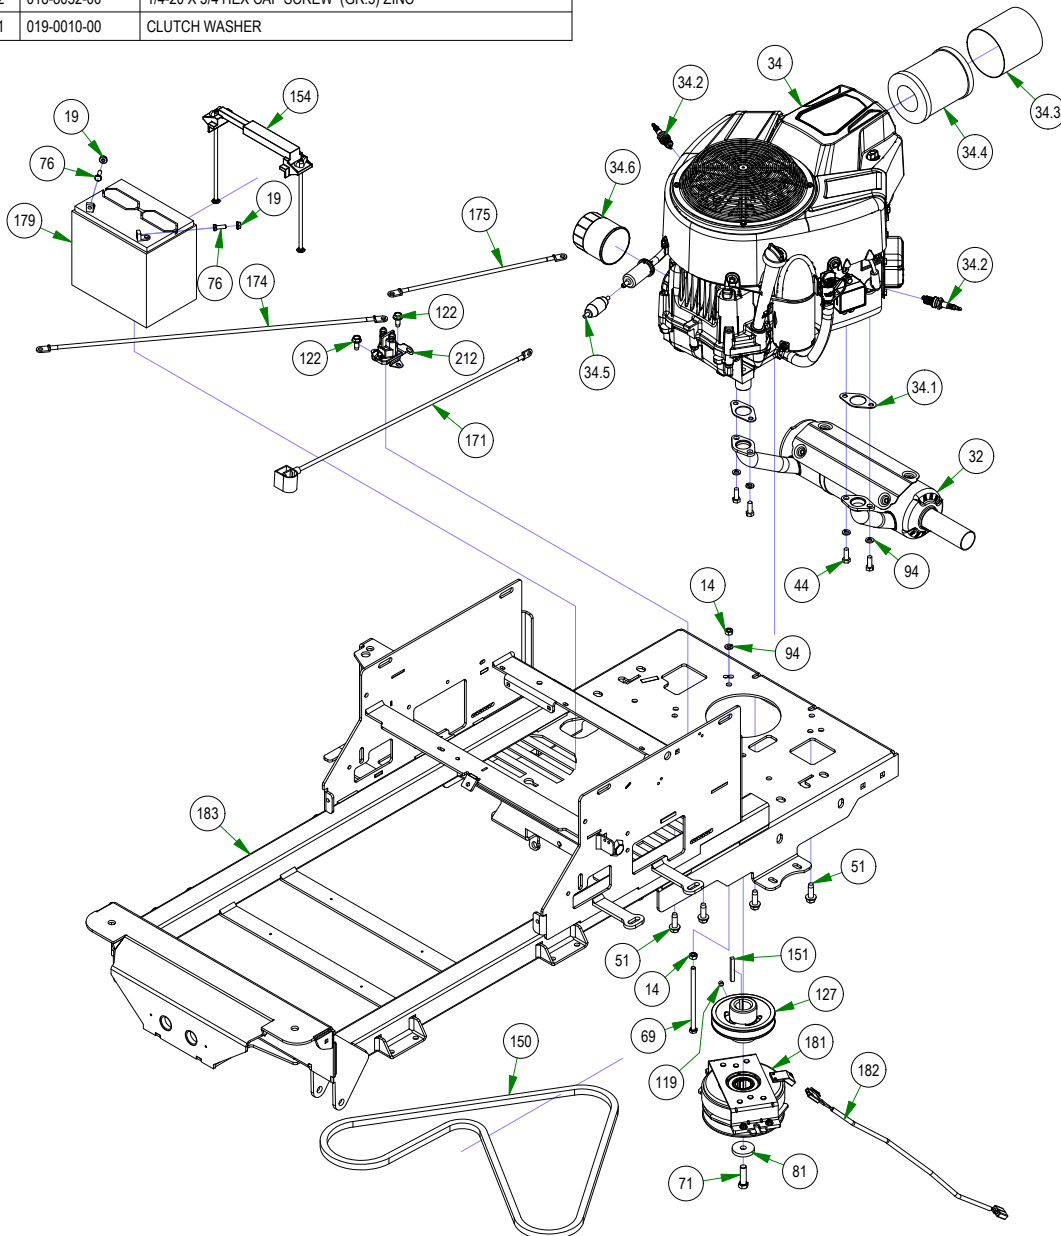

Parts List				Parts List			
ITEM	QTY	PART NUMBER	DESCRIPTION	ITEM	QTY	PART NUMBER	DESCRIPTION
14	2	013-8043-00	5/16-18 HEX NUT ZINC	94	5	019-8051-00	5/16 SPLIT LOCKWASHER ZINC
19	2	013-9001-00	1/4-20 HEX SERRATED FLANGE NUT HARD/ZINC	119	1	030-0050-00	5/16-24 X 1/4 SOCKET SET SCREW (CUP PT) PLAIN
32	1	015-0057-00	2017 Compact Outlaw Exhaust 810 Vanguard	122	2	030-7042-00	5/16-18 X 3/4 HEX WASHER SLOT (F) TCS ZINC
34	1	015-0510-00	Vanguard 25hp CXI with out Oil Filter ZT Elite	127	1	033-5035-00	4 3/4 Motor Pulley
34.1	2	015-0077-01	Exhaust Gasket	150	1	041-6400-00	Pump Belt
34.2	2	015-8000-00	Spark Plug	151	1	042-5020-00	1/4 X 2 SQ MACHINERY KEY 1018 STL PLAIN
34.3	1	063-1000-00	pre-Cleaner for Vanguard CXI Engine	154	1	043-8929-00	Hold Down Assembly
34.4	1	063-1005-00	Air Filter for Vanguard CXI Engine	171	1	064-0030-00	24 inch Black Cable - MZ/ZT
34.5	1	063-6000-00	Universal Inline Fuel Filter	174	1	064-5300-00	24" Red Battery Cable
34.6	1	063-8018-00	Oil Filter	175	1	064-5301-00	12 in red battery cable
44	4	018-0017-00	Torx Bolt-Exhaust	179	1	068-8049-00	SP-35 Battery
51	4	018-1075-00	3/8-16 X 1-1/8 HEX WASHER UNSLOT SERRATED (TRI-LOB) TRS ZINC YELLOW	181	1	070-0056-00	Clutch
69	1	018-5350-00	5/16-18 X 5-1/2 HEX CAP SCREW (GR.5) ZINC	182	1	070-2000-00	Clutch Pigtail
71	1	018-5450-21	7/16-20 X 1-1/2 HEX CAP SCREW (GR.8) w/ Patch	183	1	070-5423-00	2022 Suspension ZT Frame - Painted
76	2	018-8052-00	1/4-20 X 3/4 HEX CAP SCREW (GR.5) ZINC	212	1	108-0001-00	Solenoid
81	1	019-0010-00	CLUTCH WASHER