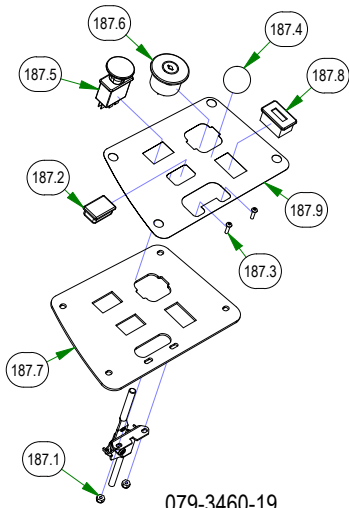

BAD BOY MOWERS

PARTS SECTION: FRAME SUB ASSEMBLIES

079-3460-19
2019 ZT/Maverick Control Panel Assembly

017-9076-00
Pillow Block Kit