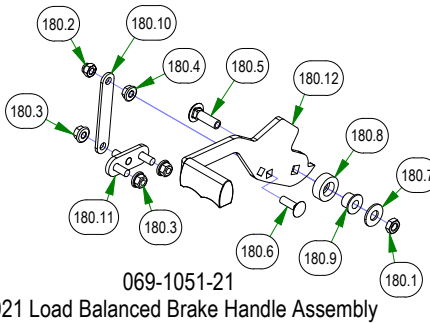

BAD BOY MOWERS

PARTS SECTION: FRAME SUB ASSEMBLIES