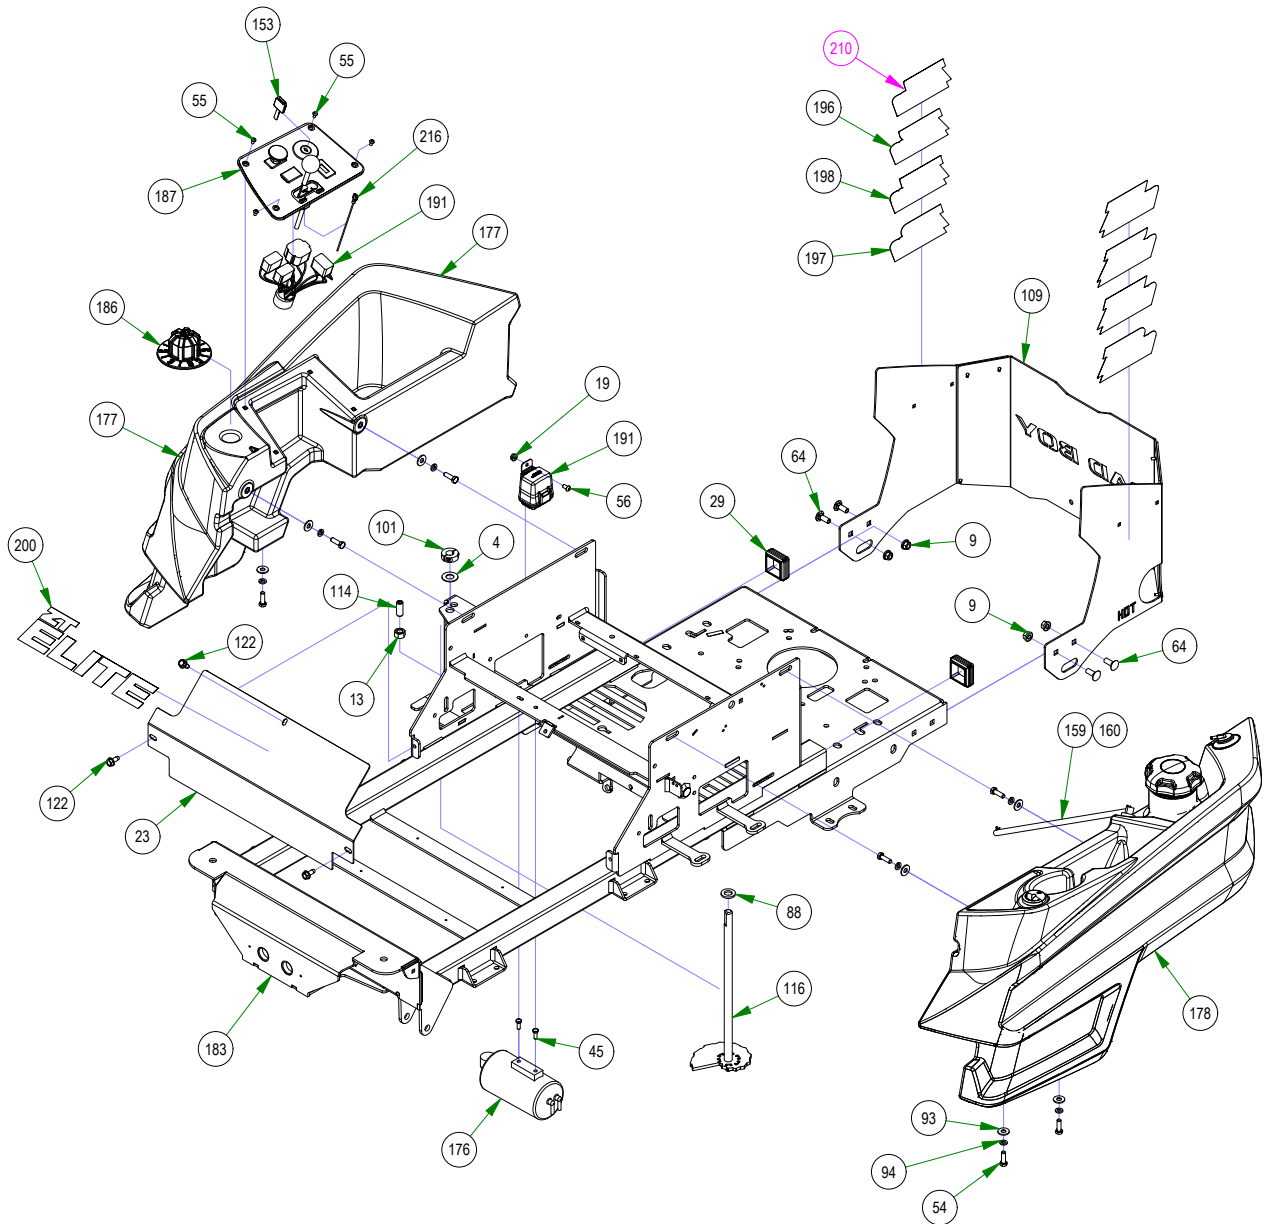

BAD BOY MOWERS

PARTS SECTION: FUEL TANK & REAR COVER

PARTS SECTION: FUEL TANK & REAR COVER

Parts List				Parts List			
ITEM	QTY	PART NUMBER	DESCRIPTION	ITEM	QTY	PART NUMBER	DESCRIPTION
4	1	013-0080-00	.625 ID x 1.250 OD x .062 THK FW Nylon	116	1	028-0070-17	ZT Deck Height Bar Assembly
9	4	013-5202-00	3/8-16 NYLON INSERT FLANGE LOCKNUT (GR.F) ZINC	122	3	030-7042-00	5/16-18 X 3/4 HEX WASHER SLOT (F) TCS ZINC
13	1	013-7018-00	1/2-13 HEX NUT ZINC	153	1	042-9000-00	Ignition Key
19	1	013-9001-00	1/4-20 HEX SERRATED FLANGE NUT HARD/ZINC	159	1	051-0001-00	15" Fuel Line Assembly
23	1	014-3417-21	2021 ZT Cooler Cover Painted	160	2	051-2014-00	37" Fuel Line Assembly
29	2	014-9000-00	2X2 Frame Plug	176	1	067-0020-01	ZT/Mav EPA Cannister Assy
45	2	018-0024-00	M6-1.0 X 16MM DIN 933 HEX TAP BOLT (CL 8.8) ZINC	177	1	067-2020-00	2021 Maverick Right Side Tank
54	7	018-2007-00	5/16-18 X 1 HEX CAP SCREW (GR.5) ZINC	178	1	067-2021-00	2021 Maverick Left Side Tank
55	4	018-2010-00	10-32 X 3/8 BUTTON SOCKET CAP SCREW 18-8 STAINLESS STEEL	183	1	070-5423-00	2022 Suspension ZT Frame - Painted
				186	1	077-9000-00	MZ/ZT Deck Height Dial
56	1	018-2012-00	1/4-20 X 1/2 BUTTON SOCKET CAP SCREW 18-8 STAINLESS STEEL	187	1	079-3460-19	2019 ZT/Maverick Control Panel Assembly
				191	1	086-3050-19	Wiring Harness
64	4	018-5044-00	3/8-16 X 1 CARRIAGE BOLT (GR.5) ZINC	196	1	091-0315-21	2021 ZT Elite 747cc Back Plate Cluster
88	1	019-6017-00	.635 ID X 1.120 OD X .140 THICK FLAT WASHER NYLON	197	1	091-0316-21	2021 ZT Elite 726cc Back Plate Cluster
93	7	019-8044-00	5/16 USS FLAT WASHER (7/8 OD) ZINC	198	1	091-0317-21	2021 ZT Elite 725cc Back Plate Cluster
94	7	019-8051-00	5/16 SPLIT LOCKWASHER ZINC	200	1	091-0389-00	2017 ZT Elite Cooler Cover Decal
101	1	025-0002-00	5/8" Split Collar	216	1	216-1000-17	2017 MZ/ZT/MAV Tach Wire Assy
109	1	026-0225-00	2022 ZT Elite Rear Cover Assembly				
114	1	028-0008-00	Dial Rod Plunger