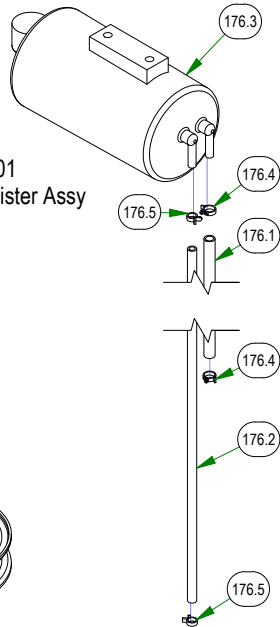

BAD BOY MOWERS

PARTS SECTION: FRAME SUB ASSEMBLIES

067-0020-01
ZT/Mav EPA Cannister Assy