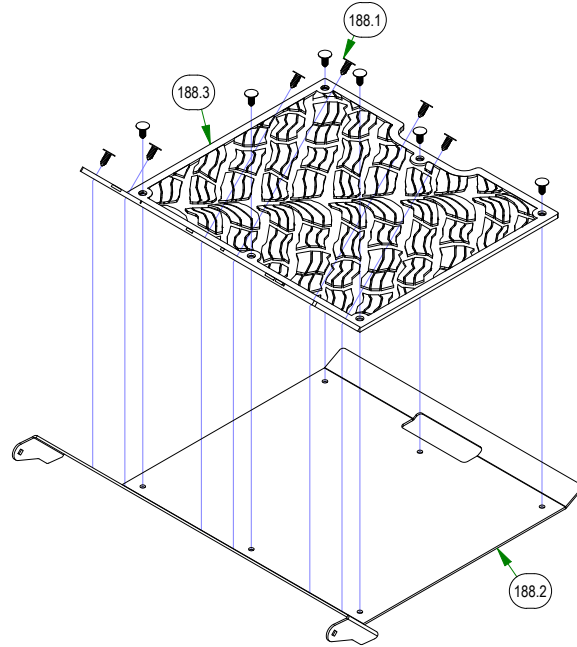

BAD BOY MOWERS

PARTS SECTION: FRAME SUB ASSEMBLIES