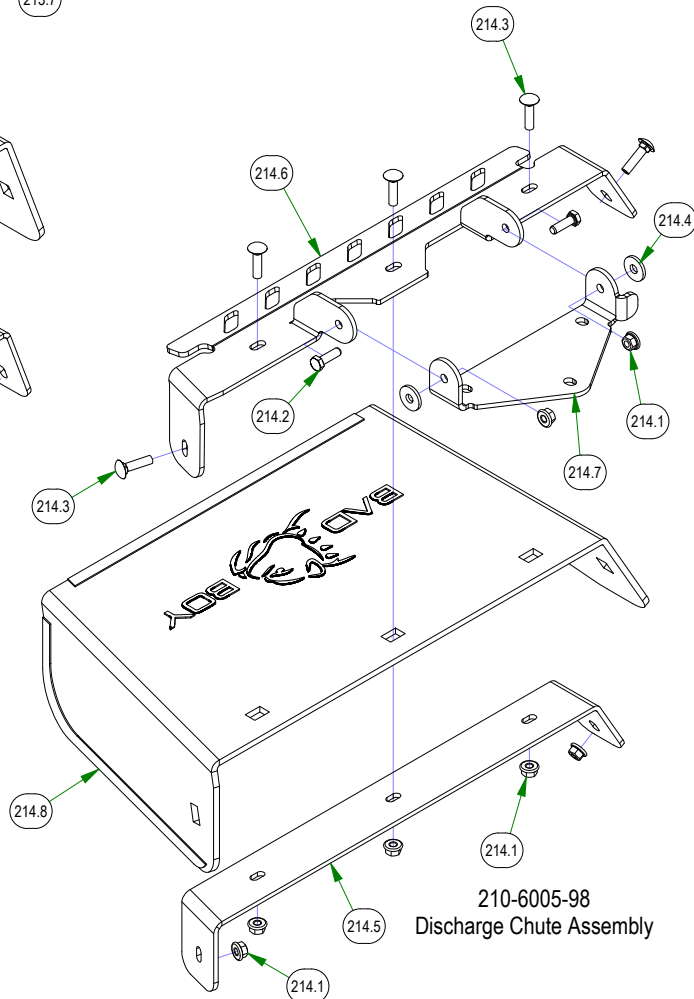

210-6005-98
Discharge Chute Assembly