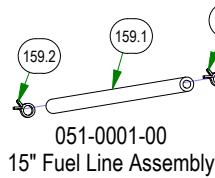

069-1051-21
2021 Load Balanced Brake Handle Assembly