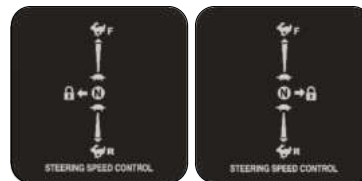

091-0021-00
2018 Maverick/2021 ZT Anti-Skid Steering Control Decals