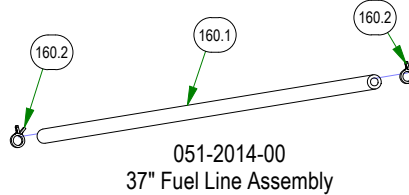

034-8045-03
Seat Spring Assembly

069-1051-21
2021 Load Balanced Brake Handle Assembly

067-2021-00
2021 Maverick Left Side Tank

051-0001-00
15" Fuel Line Assembly

051-2014-00
37" Fuel Line Assembly

028-0070-17
ZT Deck Height Bar Assembly