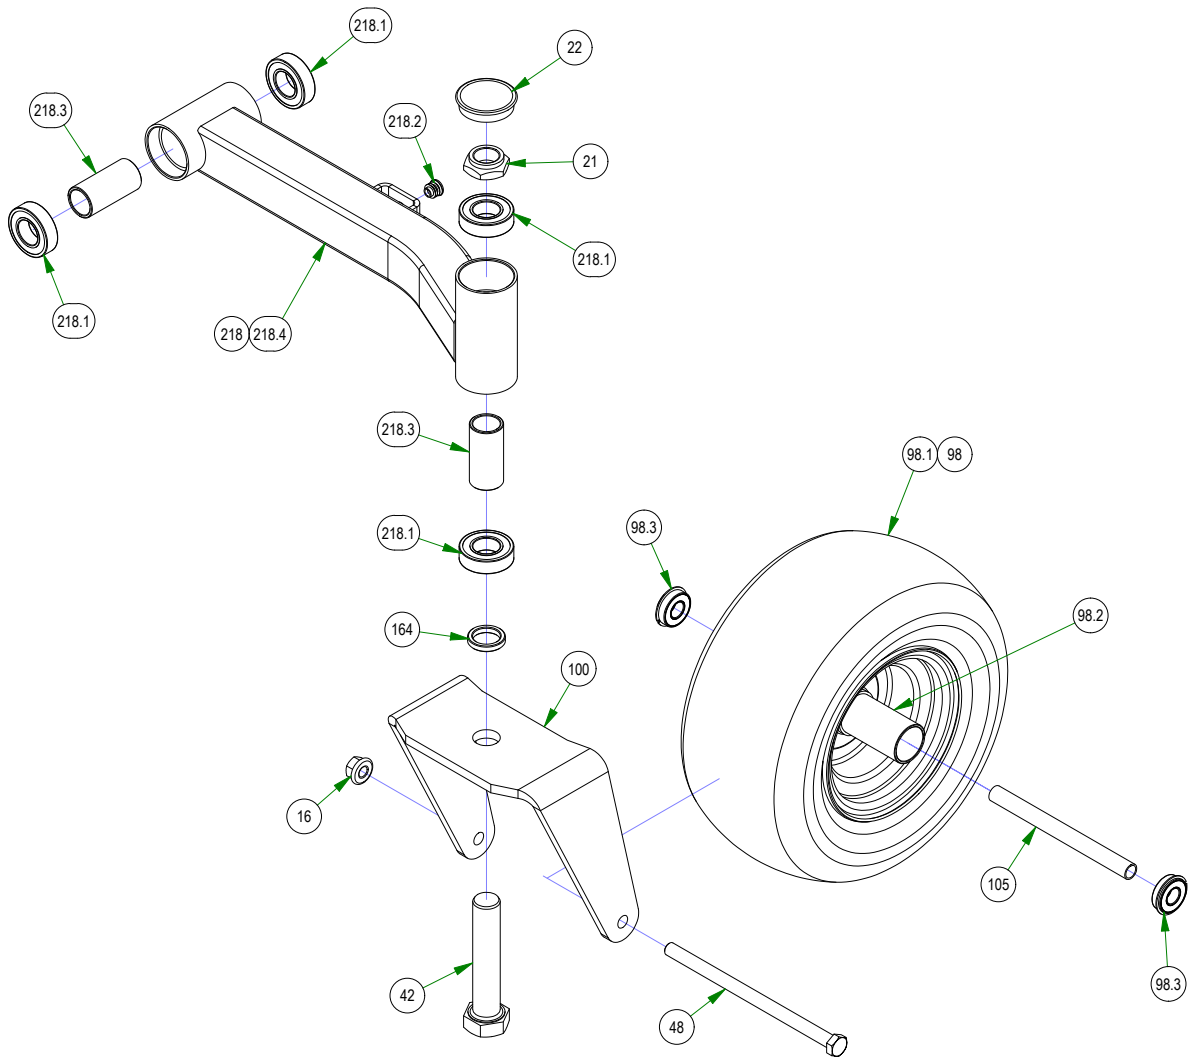

210-6005-48
ZT Chute Assembly

210-6005-98
Discharge Chute Assembly

BAD BOY MOWERS

PARTS SECTION: FRONT FORK

Parts List				Parts List			
ITEM	QTY	PART NUMBER	DESCRIPTION	ITEM	QTY	PART NUMBER	DESCRIPTION
16	1	013-8050-00	1/2-13 NYLON INSERT FLANGE LOCKNUT ZINC	100	1	023-0003-00	2017 ZT Front Fork
21	1	013-9004-00	1"-14 NYLON INSERT JAM LOCKNUT ZINC	105	1	025-5202-00	Front Wheel Spanner
22	1	014-2025-00	2017 Bearing Cover	164	1	058-1000-00	Spacer, 1x1.375x.25
42	1	018-0005-00	1"-14 X 5 HEX CAP SCREW (GR.8) ZINC YELLOW	218	1	250-1801-21	2021 ZT Suspension Arm Assembly Left (48", 54", & 60")
48	1	018-0040-00	1/2-13 X 8-1/2 HEX CAP SCREW (GR.5) ZINC	218.1	4	010-1050-00	1641 BEARING W/2 CONTACT RUBBER SEALS
98	1	022-2017-00	13x6.5-6 Black Tire and Wheel Assembly	218.2	1	014-3010-00	5/8 Round Insert
98.1	1	022-5347-00	13 x 6.50 - 6 Tire	218.3	2	025-0003-00	2016 Front Bearing Spacer
98.2	1	022-7007-00	Front Tire Rim	218.4	1	250-1801-00	2021 ZT LH Front Arm
98.3	2	022-7009-00	Ball Bearing w/Retainer, 99502H-NR, .625 Bore x 1.375 OD x .4375 Width				