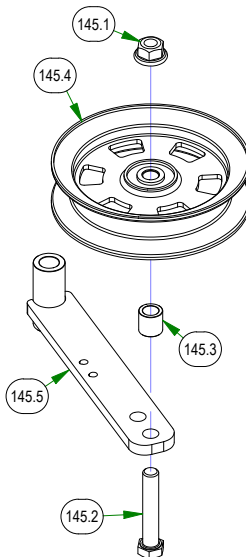

039-6945-17
2017 MZ/ZT Deck Idler Assembly