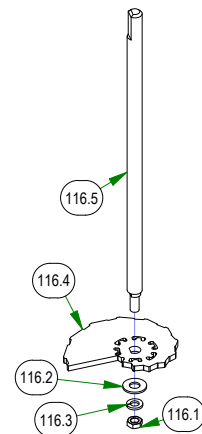

034-8045-03
Seat Spring Assembly

069-1051-21
2021 Load Balanced Brake Handle Assembly

067-2021-00
2021 Maverick Left Side Tank

051-0001-00
15" Fuel Line Assembly

051-2014-00
37" Fuel Line Assembly

028-0070-17
ZT Deck Height Bar Assembly