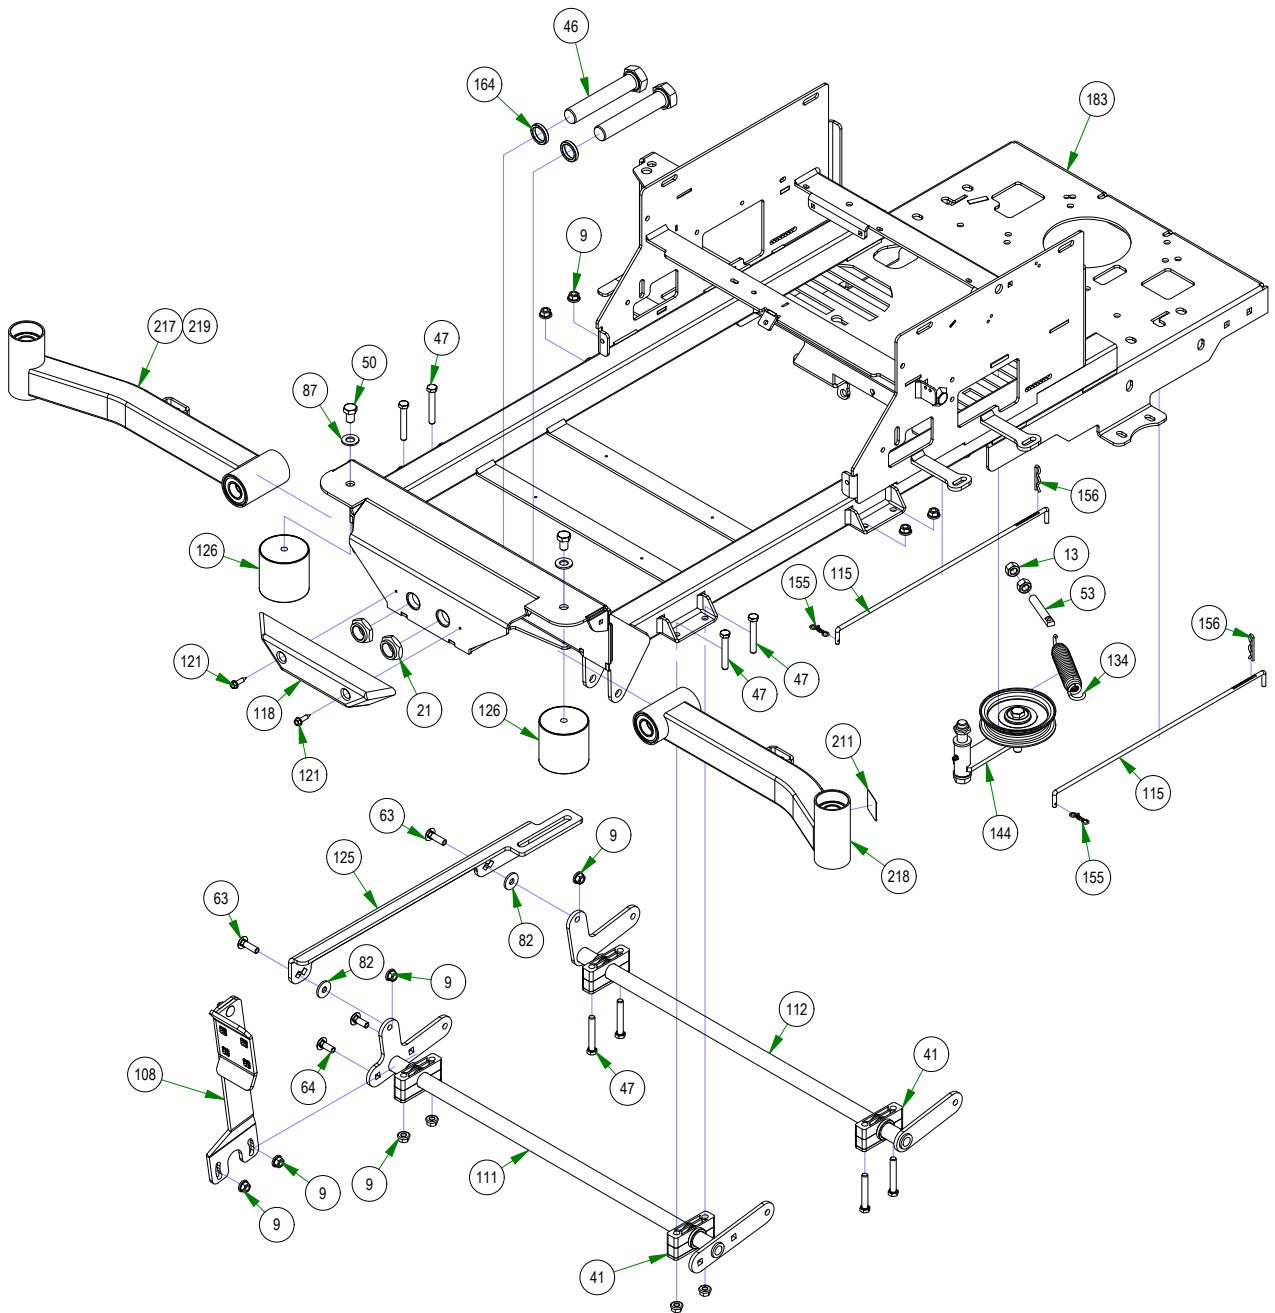

BAD BOY MOWERS

PARTS SECTION: LOWER FRAME

PARTS SECTION: LOWER FRAME

Parts List				Parts List			
ITEM	QTY	PART NUMBER	DESCRIPTION	ITEM	QTY	PART NUMBER	DESCRIPTION
9	12	013-5202-00	3/8-16 NYLON INSERT FLANGE LOCKNUT (GR.F) ZINC	118	1	029-7040-00	Bumper EZT
13	2	013-7018-00	1/2-13 HEX NUT ZINC	121	2	030-7040-00	1/4 x 1 Hex Head Tek Screw
21	2	013-9004-00	1"-14 NYLON INSERT JAM LOCKNUT ZINC	122	4	030-7042-00	5/16-18 X 3/4 HEX WASHER SLOT (F) TCS ZINC
41	4	017-9076-00	Pillow Block Kit	125	1	031-0510-00	2017 MZ/ZT Actuator Linkage
46	2	018-0026-00	1"-14 X 5-1/2 HEX CAP SCREW (GR.8) ZINC YELLOW	126	2	032-9002-00	Vibration Mount- Red Dot
47	8	018-0028-00	3/8-16 X 2-1/2 HEX CAP SCREW (GR.5) ZINC	134	1	034-2020-00	Deck Idler Spring
50	2	018-1055-00	1/2-13 X 3/4 HEX CAP SCREW (GR.5) ZINC	144	1	039-5944-01	ZT Pump Idler
53	1	018-2004-50	All Thread	155	2	044-2004-00	Bow Pin
63	2	018-5043-00	3/8-16 X 1-1/4 CARRIAGE BOLT ZINC	156	2	044-2008-00	Neutral Rod Clip
64	2	018-5044-00	3/8-16 X 1 CARRIAGE BOLT (GR.5) ZINC	164	2	058-1000-00	Spacer, 1x1.375x.25
82	2	019-2073-00	.390 ID X 1.12 OD X .125 THK FLAT WASHER NYLON	183	1	070-5423-00	2022 Suspension ZT Frame - Painted
87	2	019-5702-00	1/2 SAE FLAT WASHER (1-1/16" OD) GR.8 ZINC YELLOW	211	1	091-8002-00	Independently Articulating Front Suspension Arms Patent Decal
108	1	026-0019-01	Foot Pedal Assembly	217	1	250-1751-21	2021 ZT Suspension Arm Assembly Short Right (48")
111	1	028-0002-00	Actuator Bar Front- 2017 MZ/ZT	218	1	250-1801-21	2021 ZT Suspension Arm Assembly Left (48", 54", & 60")
112	1	028-0003-00	Actuator Bar Rear- 2017 MZ/ZT	219	1	250-1851-21	2021 ZT Suspension Arm Assembly Long Right (54" & 60")
115	2	028-0070-00	Neutral Rod