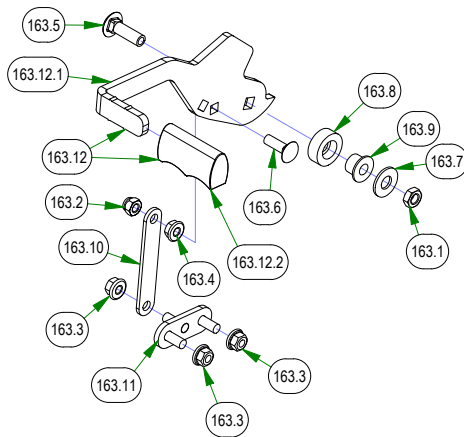

069-1051-21
2021 Load Balanced Brake Handle Assembly