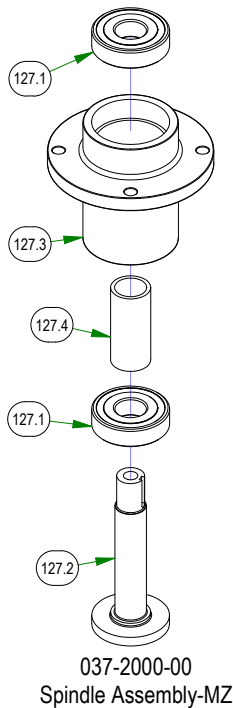

BAD BOY MOWERS

PARTS SECTION: DECK SUB ASSEMBLIES

Parts List				Parts List			
ITEM	QTY	PART NUMBER	DESCRIPTION	ITEM	QTY	PART NUMBER	DESCRIPTION
83	4	019-7040-00	1/4 USS FLAT WASHER (3/4 OD) ZINC	132	1	039-6945-17	2017 MZ/ZT Deck Idler Assembly
91	2	022-2015-00	ZT Tire and Rim Assembly 22 x 11 - 10	132.1	1	013-8050-00	1/2-13 NYLON INSERT FLANGE LOCKNUT ZINC
106	2	028-0004-22	Hybrid Turnbuckle/Deck Locator	132.2	1	018-6036-00	1/2-13 X 2-3/4 HEX CAP SCREW (GR.5) ZINC
106.1	2	024-0001-00	1/4-28 Grease Fitting	132.3	1	025-5203-00	.51 ID X .75 OD X .75 LGTH SOLID SPACER ZINC
106.2	1	028-0004-03	2022 Isolator Turnbuckle Body	132.4	1	033-8050-00	5" Idler Pulley
106.3	2	048-6004-00	2018 Maverick Bushing Sleeve	132.5	1	039-6945-00	Deck Idler
106.4	4	048-6005-00	2018 Maverick Bushing	133	1	039-6945-18	2017 54"/48" Deck Idler Assembly
127	3	037-2000-00	Spindle Assembly-MZ	133.1	1	013-8050-00	1/2-13 NYLON INSERT FLANGE LOCKNUT ZINC
127.1	2	037-6024-00	Spindle Bearing	133.2	1	018-6036-00	1/2-13 X 2-3/4 HEX CAP SCREW (GR.5) ZINC
127.2	1	037-6025-00	Spindle Shaft	133.3	1	025-5203-00	.51 ID X .75 OD X .75 LGTH SOLID SPACER ZINC
127.3	1	037-6027-00	Spindle Housing	133.4	1	033-8050-00	5" Idler Pulley
127.4	1	037-6028-00	Spindle Spacer-Component	133.5	1	039-6945-00	Deck Idler