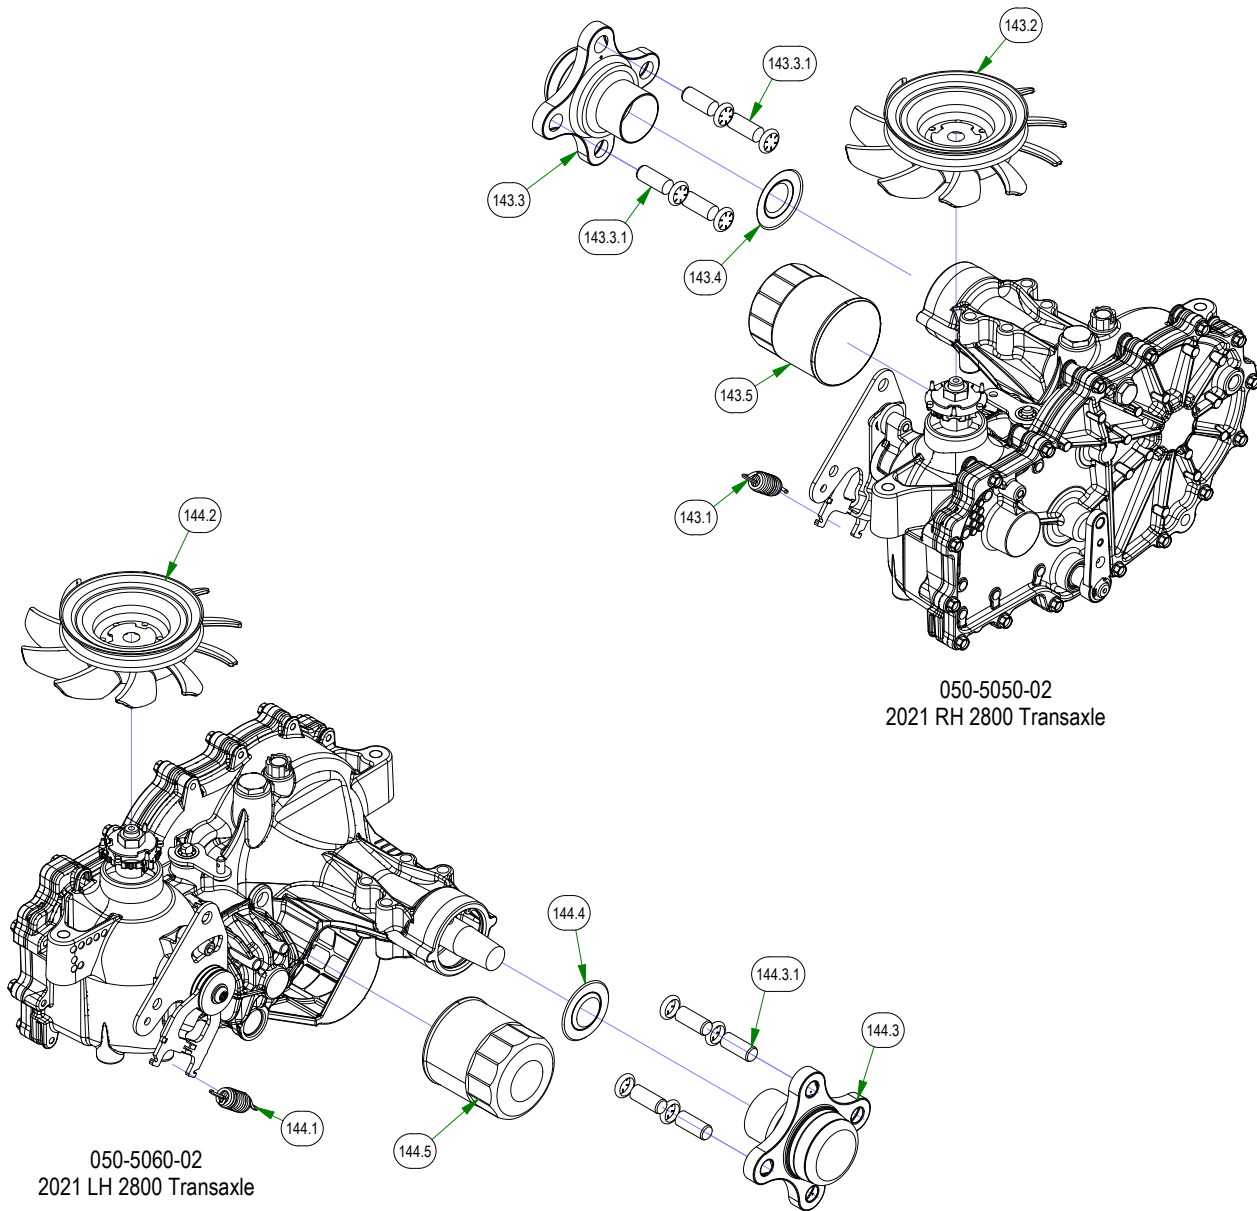

BAD BOY MOWERS

PARTS SECTION: DECK SUB ASSEMBLIES

Parts List				Parts List			
ITEM	QTY	PART NUMBER	DESCRIPTION	ITEM	QTY	PART NUMBER	DESCRIPTION
83	4	019-7040-00	1/4 USS FLAT WASHER (3/4 OD) ZINC	143.5	1	063-1050-00	ZT Hydraulic Filter
91	2	022-2015-00	ZT Tire and Rim Assembly 22 x 11 - 10	144	1	050-5060-02	2021 LH 2800 Transaxle
143	1	050-5050-02	2021 RH 2800 Transaxle	144.1	1	034-9080-00	Gold Transaxle Spring
143.1	1	034-9080-00	Gold Transaxle Spring	144.2	1	050-2070-00	2021 ZT/Maverick Transaxle Fan/Pulley Kit
143.2	1	050-2070-00	2021 ZT/Maverick Transaxle Fan/Pulley Kit	144.3	1	050-2076-00	ZT Transaxle Wheel Hub
143.3	1	050-2076-00	ZT Transaxle Wheel Hub	144.3.1	4	050-2012-00	Transaxle Wheel Studs/ Drum Brake Studs
143.3.1	4	050-2012-00	Transaxle Wheel Studs/ Drum Brake Studs	144.4	1	050-8010-00	2021 ZT/Maverick Transaxle Seal Kit (ZT-2800)
143.4	1	050-8010-00	2021 ZT/Maverick Transaxle Seal Kit (ZT-2800)	144.5	1	063-1050-00	ZT Hydraulic Filter