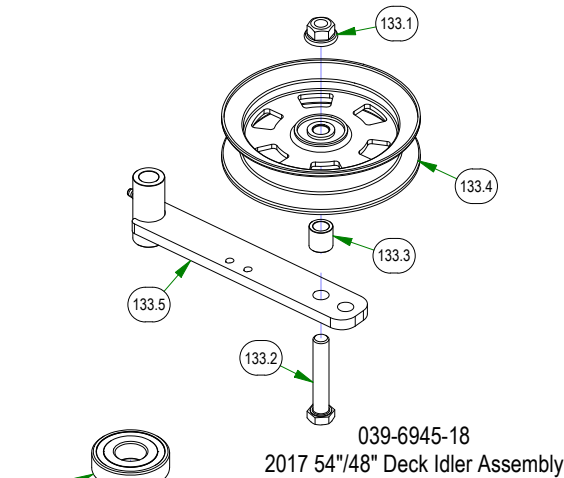

# PARTS SECTION: DECK SUB ASSEMBLIES

Parts List				Parts List			
ITEM	QTY	PART NUMBER	DESCRIPTION	ITEM	QTY	PART NUMBER	DESCRIPTION
83	4	019-7040-00	1/4 USS FLAT WASHER (3/4 OD) ZINC	132	1	039-6945-17	2017 MZ/ZT Deck Idler Assembly
91	2	022-2015-00	ZT Tire and Rim Assembly 22 x 11 - 10	132.1	1	013-8050-00	1/2-13 NYLON INSERT FLANGE LOCKNUT ZINC
106	2	028-0004-22	Hybrid Turnbuckle/Deck Locator	132.2	1	018-6036-00	1/2-13 X 2-3/4 HEX CAP SCREW (GR.5) ZINC
106.1	2	024-0001-00	1/4-28 Grease Fitting	132.3	1	025-5203-00	.51 ID X .75 OD X .75 LGTH SOLID SPACER ZINC
106.2	1	028-0004-03	2022 Isolator Turnbuckle Body	132.4	1	033-8050-00	5" Idler Pulley
106.3	2	048-6004-00	2018 Maverick Bushing Sleeve	132.5	1	039-6945-00	Deck Idler
106.4	4	048-6005-00	2018 Maverick Bushing	133	1	039-6945-18	2017 54"/48" Deck Idler Assembly
127	3	037-2000-00	Spindle Assembly-MZ	133.1	1	013-8050-00	1/2-13 NYLON INSERT FLANGE LOCKNUT ZINC
127.1	2	037-6024-00	Spindle Bearing	133.2	1	018-6036-00	1/2-13 X 2-3/4 HEX CAP SCREW (GR.5) ZINC
127.2	1	037-6025-00	Spindle Shaft	133.3	1	025-5203-00	.51 ID X .75 OD X .75 LGTH SOLID SPACER ZINC
127.3	1	037-6027-00	Spindle Housing	133.4	1	033-8050-00	5" Idler Pulley
127.4	1	037-6028-00	Spindle Spacer-Component	133.5	1	039-6945-00	Deck Idler