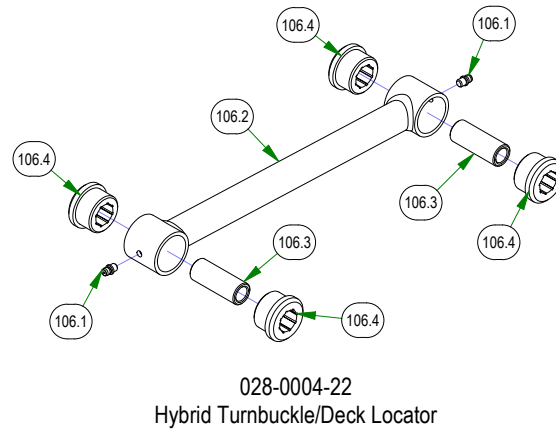

# PARTS SECTION: DECK SUB ASSEMBLIES

Parts List				Parts List			
ITEM	QTY	PART NUMBER	DESCRIPTION	ITEM	QTY	PART NUMBER	DESCRIPTION
83	4	019-7040-00	1/4 USS FLAT WASHER (3/4 OD) ZINC	132	1	039-6945-17	2017 MZ/ZT Deck Idler Assembly
91	2	022-2015-00	ZT Tire and Rim Assembly 22 x 11 - 10	132.1	1	013-8050-00	1/2-13 NYLON INSERT FLANGE LOCKNUT ZINC
106	2	028-0004-22	Hybrid Turnbuckle/Deck Locator	132.2	1	018-6036-00	1/2-13 X 2-3/4 HEX CAP SCREW (GR.5) ZINC
106.1	2	024-0001-00	1/4-28 Grease Fitting	132.3	1	025-5203-00	.51 ID X .75 OD X .75 LGTH SOLID SPACER ZINC
106.2	1	028-0004-03	2022 Isolator Turnbuckle Body	132.4	1	033-8050-00	5" Idler Pulley
106.3	2	048-6004-00	2018 Maverick Bushing Sleeve	132.5	1	039-6945-00	Deck Idler
106.4	4	048-6005-00	2018 Maverick Bushing	133	1	039-6945-18	2017 54"/48" Deck Idler Assembly
127	3	037-2000-00	Spindle Assembly-MZ	133.1	1	013-8050-00	1/2-13 NYLON INSERT FLANGE LOCKNUT ZINC
127.1	2	037-6024-00	Spindle Bearing	133.2	1	018-6036-00	1/2-13 X 2-3/4 HEX CAP SCREW (GR.5) ZINC
127.2	1	037-6025-00	Spindle Shaft	133.3	1	025-5203-00	.51 ID X .75 OD X .75 LGTH SOLID SPACER ZINC
127.3	1	037-6027-00	Spindle Housing	133.4	1	033-8050-00	5" Idler Pulley
127.4	1	037-6028-00	Spindle Spacer-Component	133.5	1	039-6945-00	Deck Idler