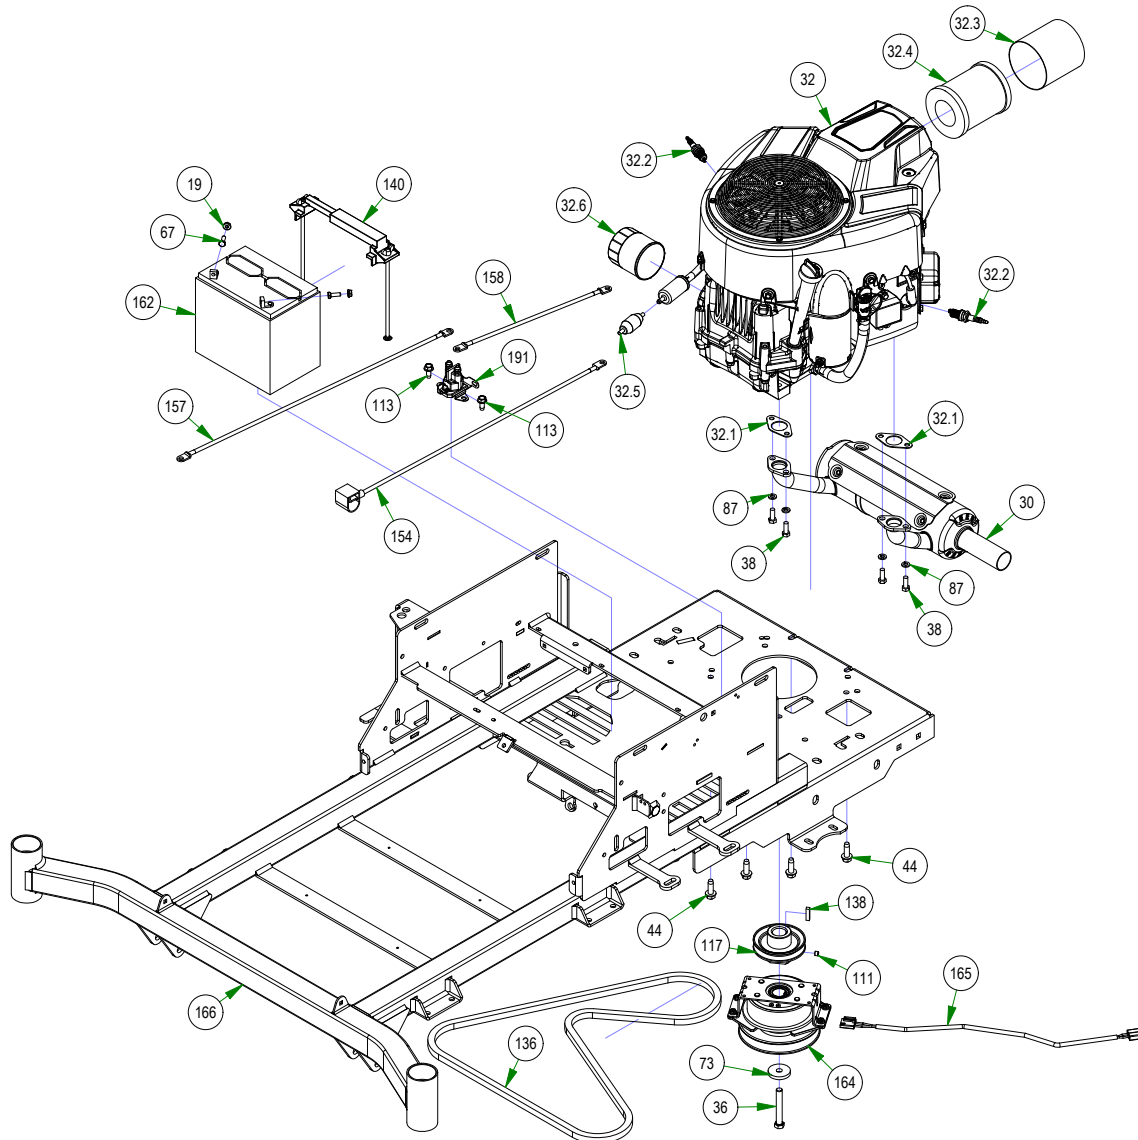

PARTS SECTION: ENGINE - BRIGGS 25hp Cxi

Parts List				Parts List			
ITEM	QTY	PART NUMBER	DESCRIPTION	ITEM	QTY	PART NUMBER	DESCRIPTION
19	2	013-9001-00	1/4-20 HEX SERRATED FLANGE NUT HARD/ZINC	111	1	030-0050-00	5/16-24 X 1/4 SOCKET SET SCREW (CUP PT) PLAIN
30	1	015-0057-00	2017 Compact Outlaw Exhaust 810 Vanguard	113	2	030-7042-00	5/16-18 X 3/4 HEX WASHER SLOT (F) TCS ZINC
32	1	015-0512-00	Vanguard 25hp CXi with out Oil Filter 1" Shaft ZT Avenger	117	1	033-2010-00	3-3/4" Motor Pulley
32.1	2	015-0077-01	Exhaust Gasket	136	1	041-6400-00	Pump Belt
32.2	2	015-8000-00	Spark Plug	138	1	042-6030-00	1/4 X 1 SQ MACHINERY KEY 1018 STL PLN
32.3	1	063-1000-00	pre-Cleaner for Vanguard CXi Engine	140	1	043-8929-00	Hold Down Assembly
32.4	1	063-1005-00	Air Filter for Vanguard CXi Engine	154	1	064-0030-00	24 inch Black Cable - MZ/ZT
32.5	1	063-6000-00	Universal Inline Fuel Filter	157	1	064-5300-00	24" Red Battery Cable
32.6	1	063-8018-00	Oil Filter	158	1	064-5301-00	12 in red battery cable
36	1	018-0007-21	7/16-20x3" Hex Bolt GR 8 W/ Patch	162	1	068-8049-00	SP-35 Battery
38	4	018-0017-00	Torx Bolt-Exhaust	164	1	070-0055-00	Clutch
44	4	018-1075-00	3/8-16 X 1-1/8 HEX WASHER UNSLOT SERRATED (TRI-LOB) TRS ZINC YELLOW	165	1	070-2000-00	Clutch Pigtail
67	2	018-8052-00	1/4-20 X 3/4 HEX CAP SCREW (GR.5) ZINC	166	1	070-5422-00	2022 MZ/ZT 54"-60" Frame
73	1	019-0010-00	CLUTCH WASHER	191	1	108-0001-00	Solenoid
87	4	019-8051-00	5/16 SPLIT LOCKWASHER ZINC