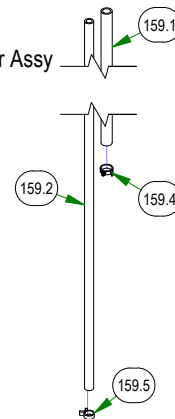

BAD BOY MOWERS

PARTS SECTION: FRAME SUB ASSEMBLIES