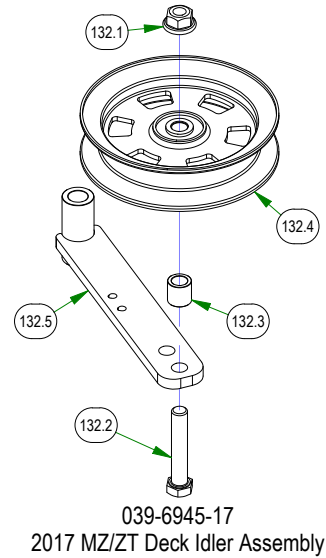

# PARTS SECTION: DECK SUB ASSEMBLIES

Parts List				Parts List			
ITEM	QTY	PART NUMBER	DESCRIPTION	ITEM	QTY	PART NUMBER	DESCRIPTION
83	4	019-7040-00	1/4 USS FLAT WASHER (3/4 OD) ZINC	132	1	039-6945-17	2017 MZ/ZT Deck Idler Assembly
91	2	022-2015-00	ZT Tire and Rim Assembly 22 x 11 - 10	132.1	1	013-8050-00	1/2-13 NYLON INSERT FLANGE LOCKNUT ZINC
106	2	028-0004-22	Hybrid Turnbuckle/Deck Locator	132.2	1	018-6036-00	1/2-13 X 2-3/4 HEX CAP SCREW (GR.5) ZINC
106.1	2	024-0001-00	1/4-28 Grease Fitting	132.3	1	025-5203-00	.51 ID X .75 OD X .75 LGTH SOLID SPACER ZINC
106.2	1	028-0004-03	2022 Isolator Turnbuckle Body	132.4	1	033-8050-00	5" Idler Pulley
106.3	2	048-6004-00	2018 Maverick Bushing Sleeve	132.5	1	039-6945-00	Deck Idler
106.4	4	048-6005-00	2018 Maverick Bushing	133	1	039-6945-18	2017 54"/48" Deck Idler Assembly
127	3	037-2000-00	Spindle Assembly-MZ	133.1	1	013-8050-00	1/2-13 NYLON INSERT FLANGE LOCKNUT ZINC
127.1	2	037-6024-00	Spindle Bearing	133.2	1	018-6036-00	1/2-13 X 2-3/4 HEX CAP SCREW (GR.5) ZINC
127.2	1	037-6025-00	Spindle Shaft	133.3	1	025-5203-00	.51 ID X .75 OD X .75 LGTH SOLID SPACER ZINC
127.3	1	037-6027-00	Spindle Housing	133.4	1	033-8050-00	5" Idler Pulley
127.4	1	037-6028-00	Spindle Spacer-Component	133.5	1	039-6945-00	Deck Idler