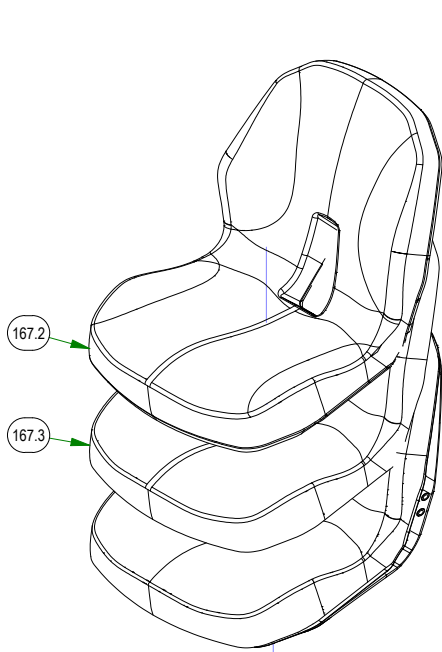

PARTS SECTION: FRAME SUB ASSEMBLIES

167.1
071-2100-22
2022 Avenger Seat