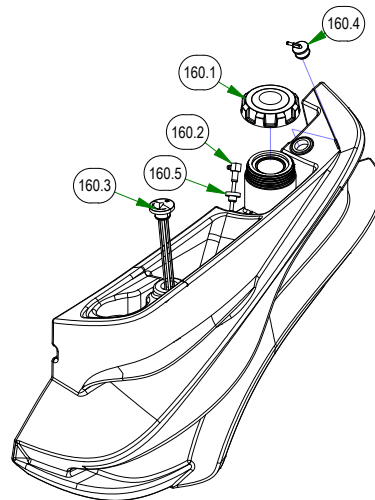

067-2060-50
Left Fuel Tank