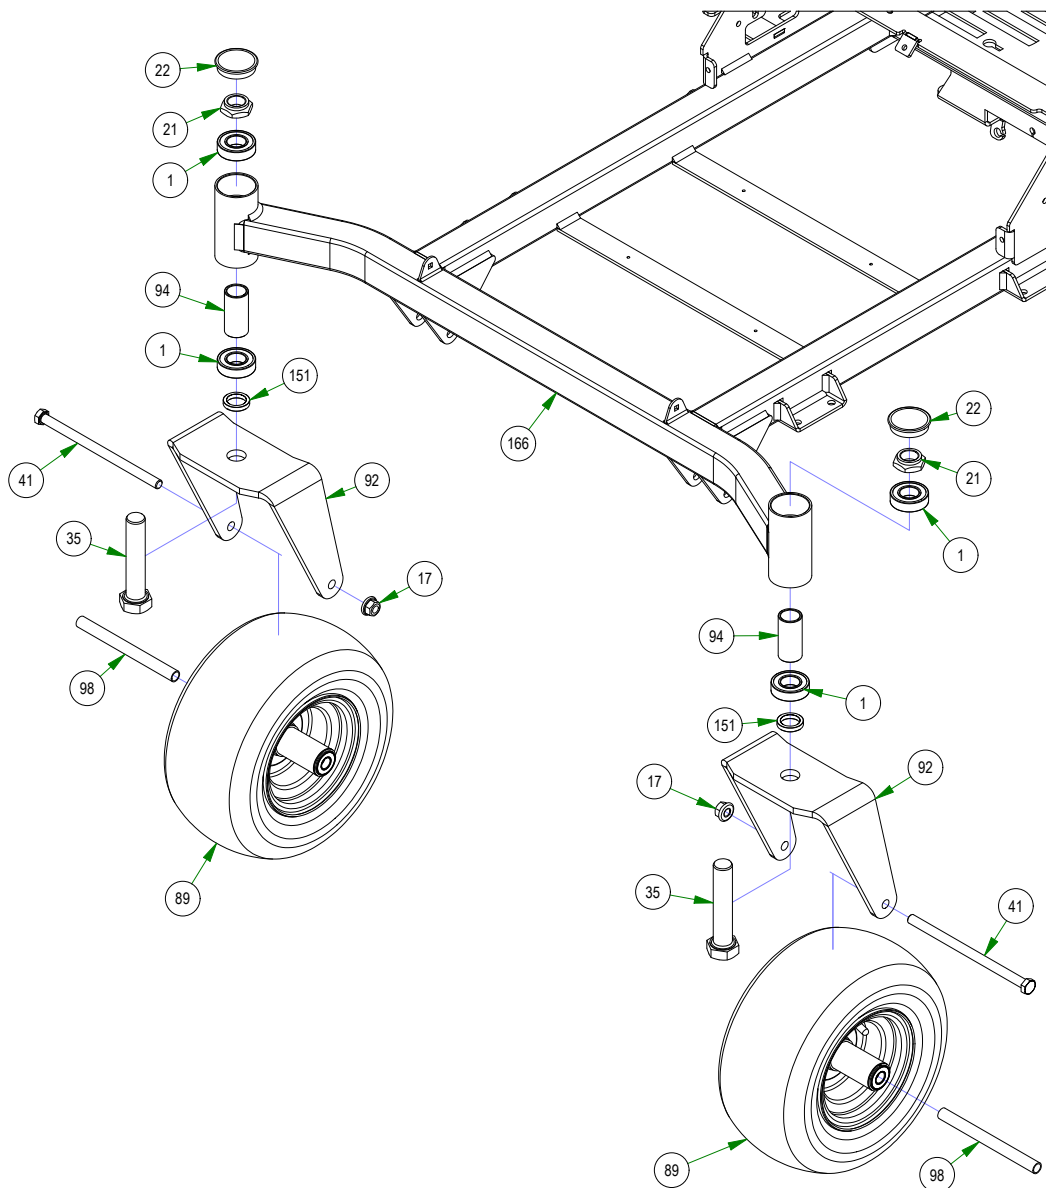

BAD BOY MOWERS

PARTS SECTION: FRONT FORK

Parts List				Parts List			
ITEM	QTY	PART NUMBER	DESCRIPTION	ITEM	QTY	PART NUMBER	DESCRIPTION
1	4	010-1050-00	1641 BEARING W/2 CONTACT RUBBER SEALS	89	2	022-0007-00	12x6x6 Front Tire & Black Wheel Assembly (Representation Only)
17	2	013-8050-00	1/2-13 NYLON INSERT FLANGE LOCKNUT ZINC	92	2	023-0003-00	2017 ZT Front Fork
21	2	013-9004-00	1"-14 NYLON INSERT JAM LOCKNUT ZINC	94	2	025-0003-00	2016 Front Bearing Spacer
22	2	014-2025-00	2017 Bearing Cover	98	2	025-5202-00	Front Wheel Spanner
35	2	018-0005-00	1"-14 X 5 HEX CAP SCREW (GR.8) ZINC YELLOW	151	2	058-1000-00	1.02 ID X 1.38 OD X .250 THK SPACER ZINC
41	2	018-0040-00	1/2-13 X 8-1/2 HEX CAP SCREW (GR.5) ZINC	166	1	070-5422-00	2022 MZ/ZT 54"-60" Frame