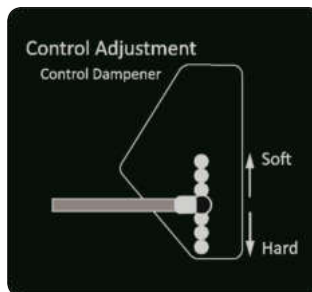

091-4032-00

2019 Renegade Pump Belt Route Decal

091-0917-18
2018 61" Deck Decal

091-0918-18
2018 72" Deck Decal

091-4038-00

Control Adj. Control Rod Decal

091-4039-00

Control Adj. Control Dampener Decal