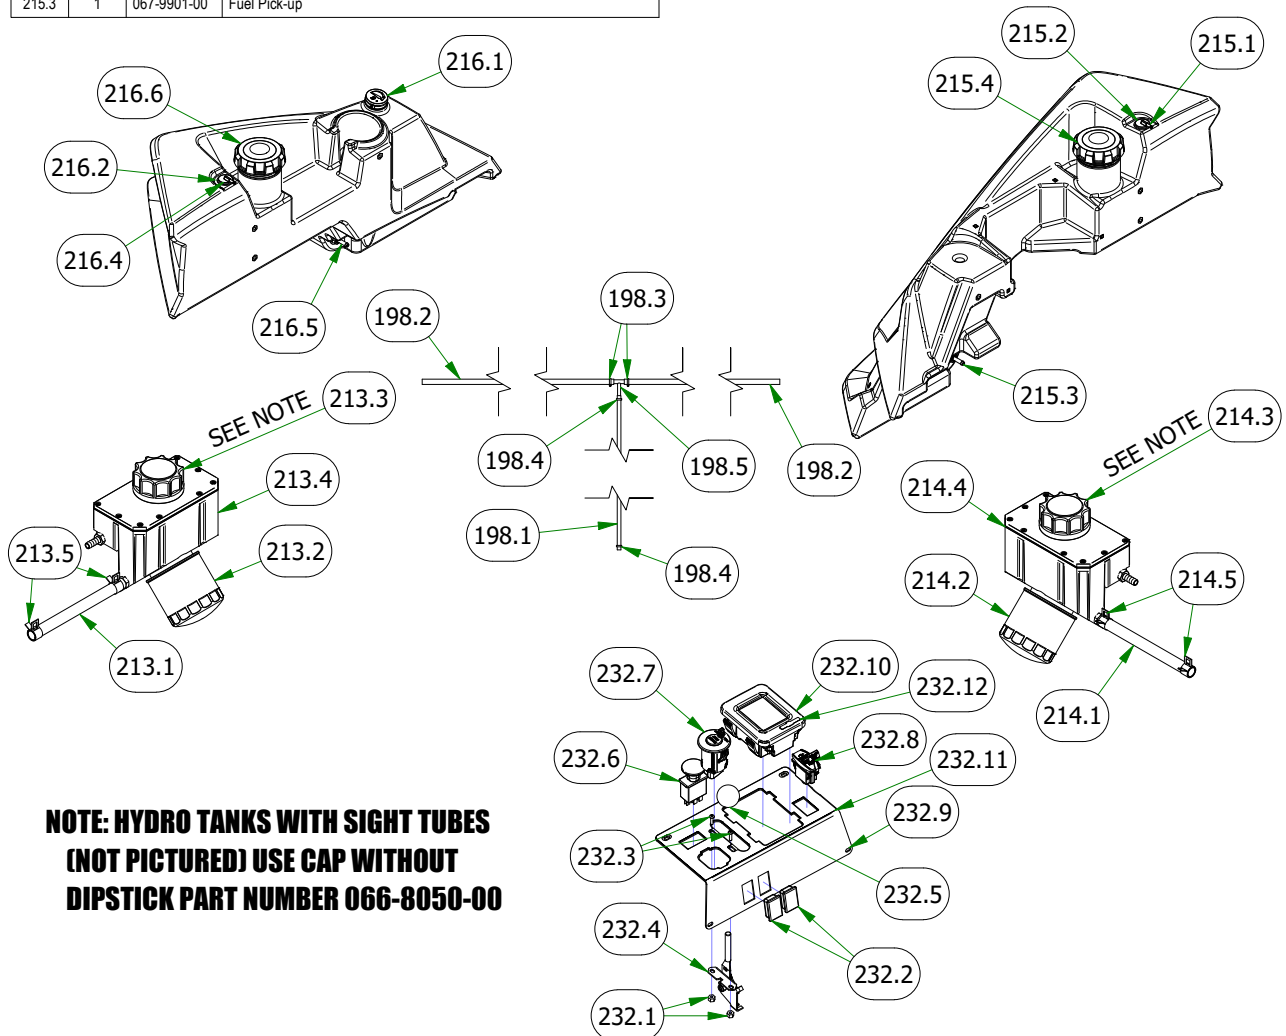

Parts List				Parts List			
ITEM	QTY	PART NUMBER	DESCRIPTION	ITEM	QTY	PART NUMBER	DESCRIPTION
198	1	051-2019-28	2019 Rebel Rogue Renegade Fuel Line for Kohler	215.4	1	067-9904-00	Fuel Cap
198.1	1	051-8067-28	1/4" Fuel Line Hose	216	1	067-9960-50	2019 Left Rebel, Rogue, Renegade Fuel Tank (GAS)
198.2	2	051-8075-26	5/16" fuel line hose	216.1	1	067-4080-00	Fuel Gauge with Grommet
198.3	2	072-8068-00	5/16 Fuel Line Clamp	216.2	1	067-6054-00	Roll Over Valve Grommet
198.4	2	072-8069-00	1/4 Fuel Hose Clamp	216.3	1	067-6056-00	Fuel Gauge Grommet
198.5	1	073-8069-00	5/16 x 5/16 x 1/4 Fuel Line T	216.4	1	067-6070-00	Rollover Valve
213	1	067-8053-18	LH Rogue Hydro Tank Assy	216.5	1	067-9901-00	Fuel Pick-up
213.1	1	051-8064-21	1/2 Clear Braded Hose Priced/Foot	216.6	1	067-9904-00	Fuel Cap
213.2	1	063-8014-00	Hydraulic Filter	232	1	079-3482-19	Renegade Control Panel Assembly
213.3	1	066-8050-22	Hydraulic Tank Cap W/Dipstick	232.1	2	013-5019-00	10-24 Nylon Insert Locknut
213.4	1	067-8053-00	2019 Left Outlaw Gen2 Hydro Tank Suspension Only	232.2	2	018-1040-00	Light Plug
213.5	2	072-8066-00	1/2 Hose Clamp	232.3	2	018-5200-00	10-24 X 5/8 BS Button Head Bolt
214	1	067-8054-18	RH Rogue Hydro Tank Assy	232.4	1	055-2012-00	Universal Throttle Head - 2012
214.1	1	051-8064-21	1/2 Clear Braded Hose Priced/Foot	232.5	1	055-2013-00	Throttle Knob
214.2	1	063-8014-00	Hydraulic Filter	232.6	1	056-8058-00	PTO Switch
214.3	1	066-8050-22	Hydraulic Tank Cap W/Dipstick	232.7	1	077-0004-00	2019 Push to Start Switch w/fob
214.4	1	067-8054-00	2019 Right Outlaw Gen2 Hydro Tank Suspension Only	232.8	1	077-2076-00	USB Port
214.5	2	072-8066-00	1/2 Hose Clamp	232.9	1	079-3482-00	2019 Outlaw Digital Control Panel
215	1	067-9950-50	2019 Right Rebel, Rogue, Renegade Fuel Tank (GAS)	232.10	1	086-0013-00	2019 LED Display
215.1	1	067-6054-00	Roll Over Valve Grommet	232.11	1	091-4029-22	2022 Renegade (Gas) Control Panel Decal
215.2	1	067-6070-00	Rollover Valve	232.12	1	091-4030-22	2022 Digital Display Decal
215.3	1	067-9901-00	Fuel Pick-up				

**NOTE: HYDRO TANKS WITH SIGHT TUBES
(NOT PICTURED) USE CAP WITHOUT
DIPSTICK PART NUMBER 066-8050-00**