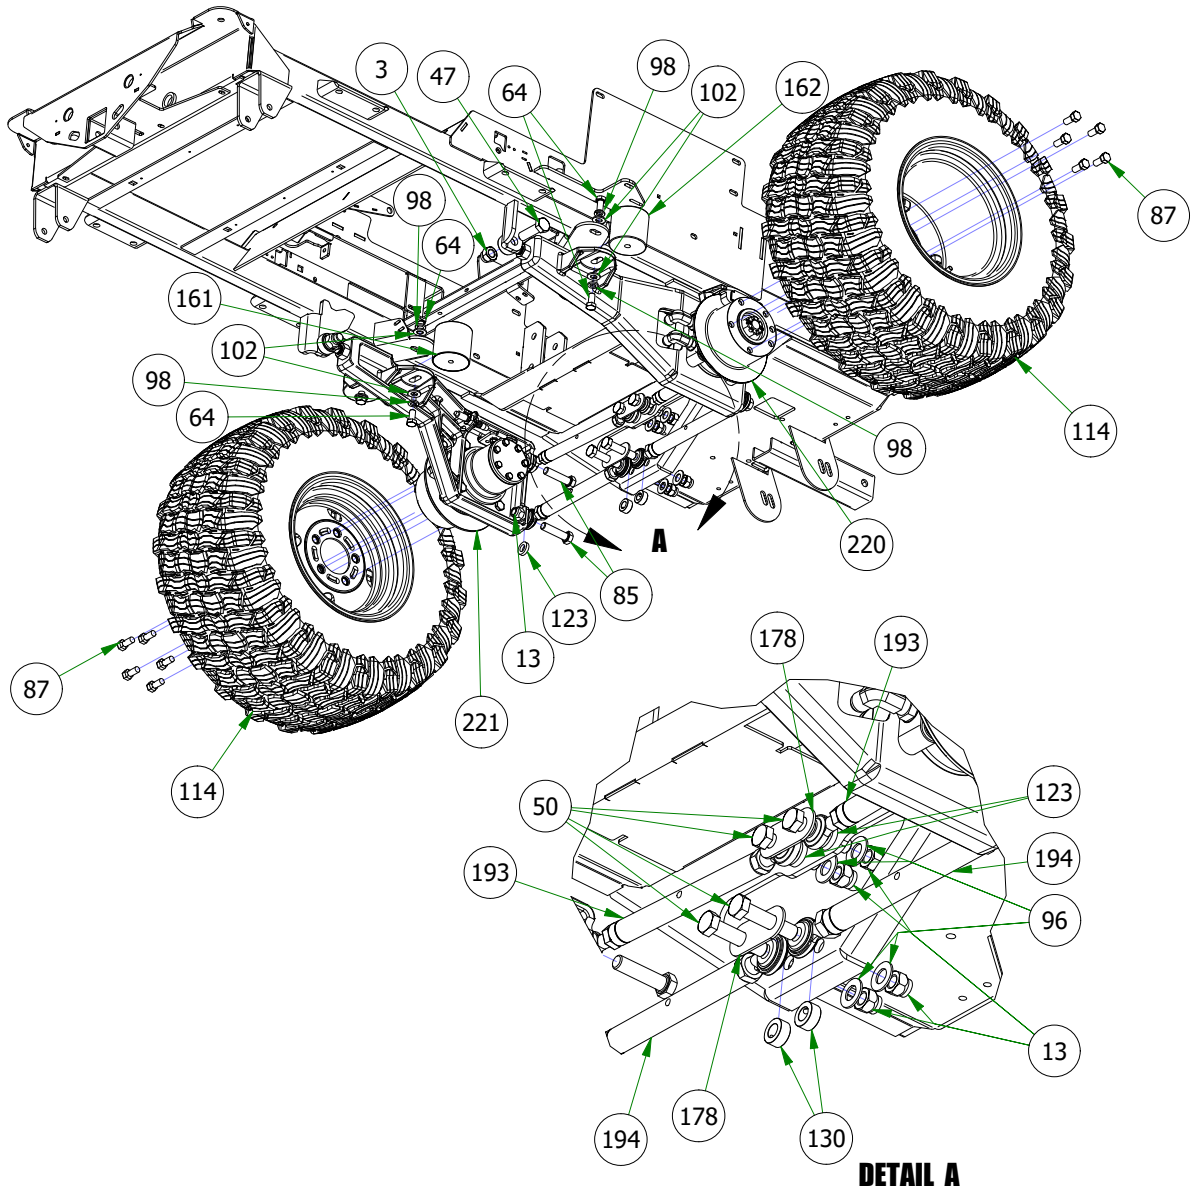

BAD BOY MOWERS

PARTS SECTION: REAR SUSPENSION

Parts List				Parts List			
ITEM	QTY	PART NUMBER	DESCRIPTION	ITEM	QTY	PART NUMBER	DESCRIPTION
3	2	013-0023-00	3/4-10 NYLON INSERT LOCKNUT ZINC	114	2	022-4090-00	2019 Assy-26x12-12 Reaper Turf -10.5" Rim
13	8	013-7021-00	5/8-11 NYLON INSERT LOCKNUT ZINC	123	4	025-0071-00	Spacer 1.125OD x .625 ID x .250 Length
23	2	014-2052-00	2019 2" x .25 Rubber Grommet	130	2	025-7020-00	5/8 SOLID SHAFT COLLAR (W/1 SET SCREW) ZINC
47	2	018-0045-00	3/4-10 X 2-1/2 HEX CAP SCREW (GR.5) ZINC	161	2	032-8999-00	Vibration Mount-Blue Dot
50	4	018-0049-00	5/8-11 X 2-3/4 HEX CAP SCREW (GR.5) ZINC	162	2	032-9000-00	Vibration Mount-Green Dot
64	8	018-2030-00	1/2-13 X 1 HEX CAP SCREW (GR.5) ZINC	178	2	039-2145-00	2019 Suspension Gusset Outlaw
85	4	018-6059-00	5/8-11 X 2-1/2 HEX CAP SCREW (GR.5) ZINC	193	2	048-6061-00	2019 Suspension Radius Rod Assembly
87	10	018-7033-00	1/2-20 x 1-1/2 Lug Bolts Zinc	194	2	048-6064-00	2019 Suspension Radius Rod Assembly
96	4	019-0009-00	5/8" Flat Washer SAE Spec Grade 8	220	1	070-0001-99	2019 Renegade Trailing LH Arm Assy
98	8	019-5007-00	1/2 SPLIT LOCKWASHER (GR.8) ZINC/YELLOW	221	1	070-0002-99	2019 Renegade Trailing RH Arm Assy
102	8	019-5702-00	1/2 SAE FLAT WASHER (1-1/16" OD) GR.8 ZINC YELLOW	224	1	070-5373-19	2019 Renegade Gas Frame - Powdercoated