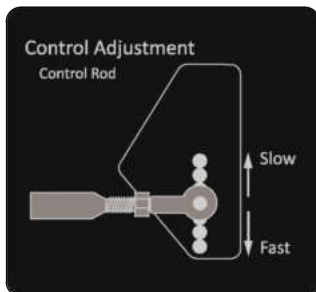

091-4032-00

2019 Renegade Pump Belt Route Decal

091-0917-18
2018 61" Deck Decal

091-0918-18
2018 72" Deck Decal

091-4038-00

Control Adj. Control Rod Decal

091-4039-00

Control Adj. Control Dampener Decal