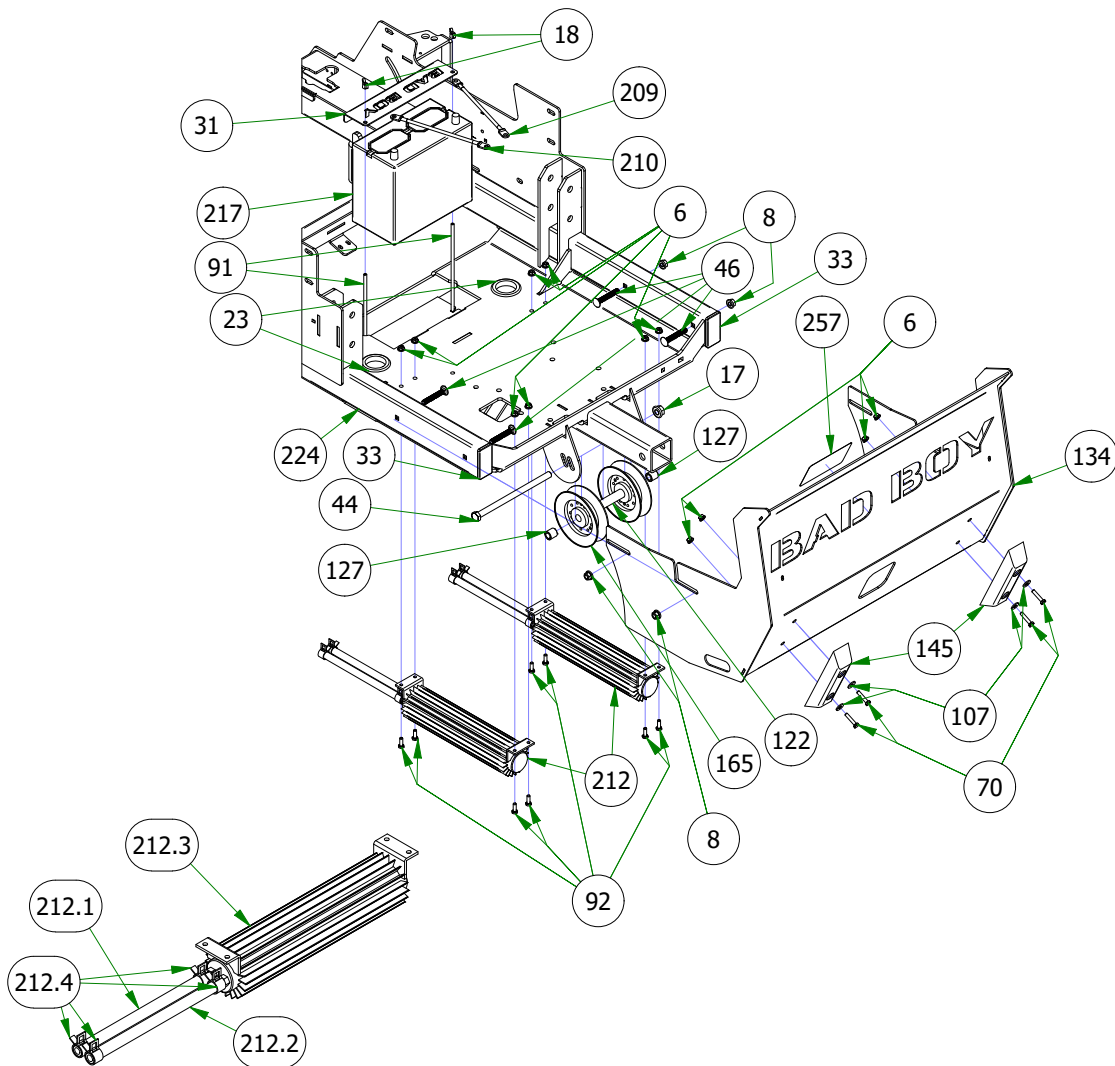

Parts List				Parts List			
ITEM	QTY	PART NUMBER	DESCRIPTION	ITEM	QTY	PART NUMBER	DESCRIPTION
6	12	013-2050-00	1/4-20 NYL INSERT FLANGE LOCKNUT ZINC	127	2	025-5203-00	.51 ID X .75 OD X .75 LGTH SOLID SPACER ZINC
8	4	013-5202-00	3/8-16 NYLON INSERT FLANGE LOCKNUT (GR.F) ZINC	134	1	026-2224-00	2019 Horizontal Suspension Rear Cover
17	1	013-8050-00	1/2-13 NYLON INSERT FLANGE LOCKNUT ZINC	145	2	029-7038-00	8" Rubber Bumper
18	2	013-8051-00	1/4-20 WING NUT FORGED (TYPE A) LIGHT SERIES ZINC	165	2	033-7027-00	2019 Outlaw Horizontal Rear V Pulley
23	2	014-2052-00	2019 2" x .25 Rubber Grommet	209	1	064-4000-00	Red Battery Cable - Diesel
31	1	014-5063-00	2019 Horizontal Battery Hold Down Cover	210	1	064-4001-00	Black Battery Cable - Diesel
33	2	014-9003-00	1 1/2 x 3 Frame Plug	212	2	067-8052-19	Renegade Oil Cooler Assembly
44	1	018-0040-00	1/2-13 X 8-1/2 HEX CAP SCREW (GR.5) ZINC	212.1	1	051-8063-14	3/8" Clear Hose
46	4	018-0044-00	3/8" x 2 1/2" Carriage Bolt	212.2	1	051-8063-24	3/8" Clear Hose
70	4	018-4702-00	1/4-20 X 1-1/4 HEX CAP SCREW (GR.5) ZINC	212.3	1	067-8052-00	2019 12" Oil Cooler With Fittings
91	2	018-8051-00	1/4-20 X 9 CARRIAGE BOLT ZINC	212.4	4	072-8065-00	3/8" Hose Clamp
92	8	018-8052-00	1/4-20 X 3/4 HEX CAP SCREW (GR.5) ZINC	217	1	068-8050-00	Battery - Diesel/Renegade Models PF-516
107	4	019-7040-00	1/4 USS FLAT WASHER (3/4 OD) ZINC	224	1	070-5373-19	2019 Renegade Gas Frame - Powdercoated
122	1	025-0028-00	2019 Pulley Spacer .75 x .5 x 4.375	257	1	091-4032-00	2019 Renegade Pump Belt Route Decal

Cooler Cover Assembly