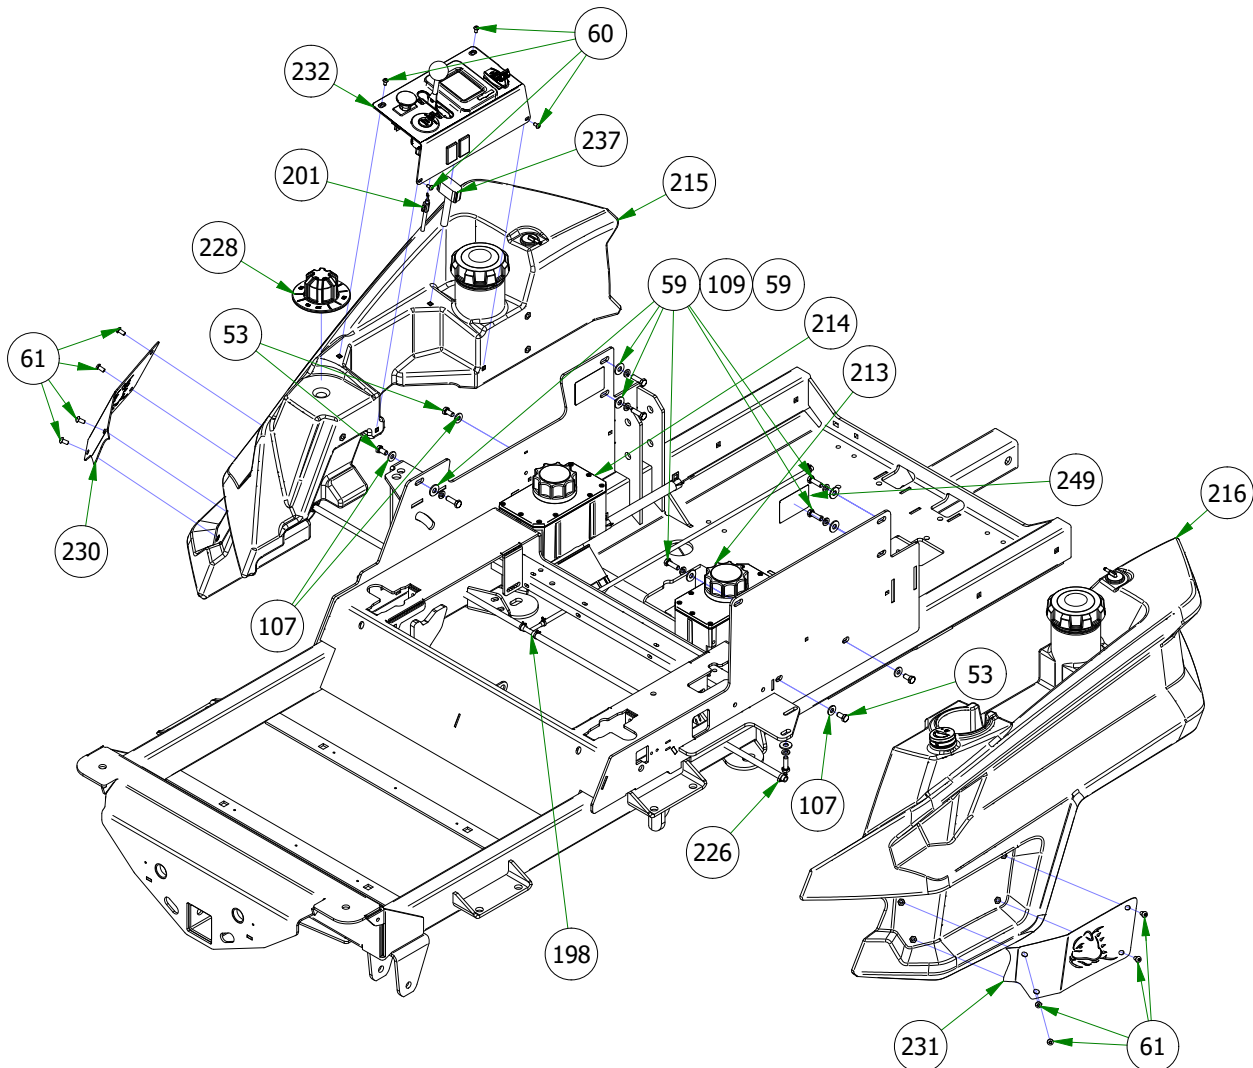

BAD BOY MOWERS

PARTS SECTION: TANKS

Parts List				Parts List			
ITEM	QTY	PART NUMBER	DESCRIPTION	ITEM	QTY	PART NUMBER	DESCRIPTION
5	1	013-0080-00	.625 ID x 1.250 OD x .062 THK F/W Nylon	214	1	067-8054-18	RH Rogue Hydro Tank Assy
53	4	018-0068-00	5/16-18 x 5/8 Hex Bolt	215	1	067-9950-50	2019 Right Rebel, Rogue, Renegade Fuel Tank (GAS)
59	8	018-2007-00	5/16-18 X 1 HEX CAP SCREW (GR.5) ZINC	216	1	067-9960-50	2019 Left Rebel, Rogue, Renegade Fuel Tank (GAS)
60	4	018-2010-00	10-32 X 3/8 BUTTON SOCKET CAP SCREW 18-8 STAINLESS STEEL	224	1	070-5373-19	2019 Renegade Gas Frame - Powdercoated
61	8	018-2012-00	1/4-20 X 1/2 BUTTON SOCKET CAP SCREW 18-8 STAINLESS STEEL	226	2	072-8076-00	2 EAR CLAMP 12.5mm-15mm
107	4	019-7040-00	1/4 USS FLAT WASHER (3/4 OD) ZINC	228	1	077-9001-00	2019 Deck Height Dial
108	8	019-8044-00	5/16 USS FLAT WASHER (7/8 OD) ZINC	230	1	079-3290-00	2019 Outlaw Fuel Tank Insert - Right
109	8	019-8051-00	5/16 SPLIT LOCKWASHER ZINC	231	1	079-3291-00	2019 Outlaw Fuel Tank Insert - Left
119	1	025-0002-00	5/8" Split Collar	232	1	079-3482-19	Renegade Control Panel Assembly
198	1	051-2019-28	2019 Rebel Rogue Renegade Fuel Line for Kohler	237	1	086-0012-00	2019 LCD Panel Harness-Renegade
201	1	055-8021-75	Outlaw Throttle Cable	249	2	091-1020-00	Hydraulic Decal
213	1	067-8053-18	LH Rogue Hydro Tank Assy