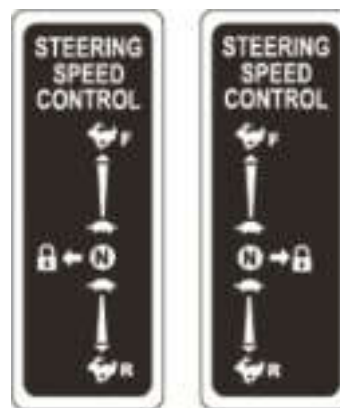

091-1114-00
STEERING CONTROL DECAL