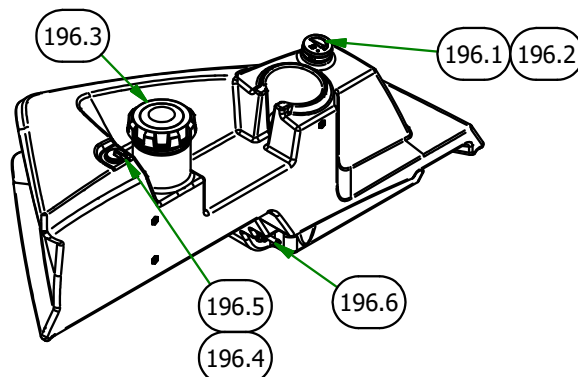

067-9960-50
2019 Left Rebel, Rogue, Renegade Fuel Tank (GAS)