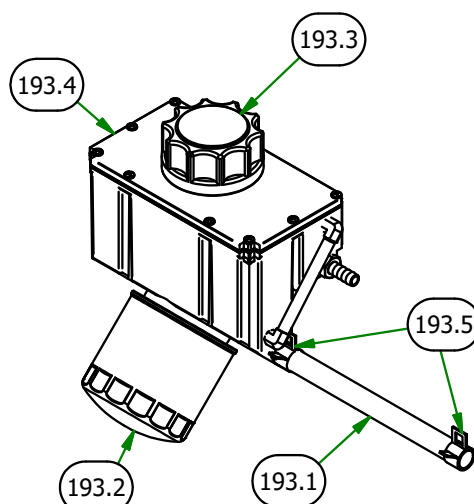

067-8054-18
RH Rogue Hydro Tank Assy