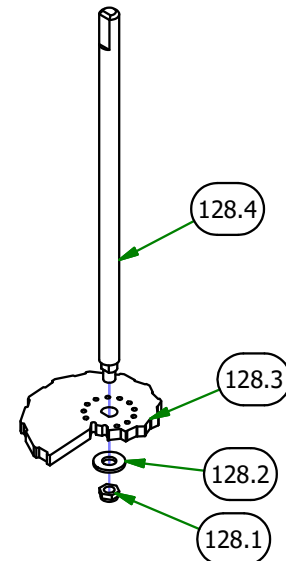

PARTS SECTION:DECK HEIGHT CONTINUED

017-9075-00 Parts List				028-0015-19 Parts List			
ITEM	QTY	PART NUMBER	DESCRIPTION	ITEM	QTY	PART NUMBER	DESCRIPTION
41.1	1	017-9000-00	Two Piece Pillow Block (Male)	128.1	1	018-4011-00	3/8-24 Nylon Insert jam locknut
41.2	1	017-9025-00	Two Piece Pillow Block Strap	128.2	1	019-5029-00	3/8" Flat Washer
41.3	1	017-9050-00	Two Piece Pillow Block (Female)	128.3	1	026-1101-00	2019 Deck Height Cam
				128.4	1	028-0015-00	2019 Outlaw Gen2 Dial Rod

028-0015-19
2019 Outlaw Gen2 Deck Height Dial Rod Assy