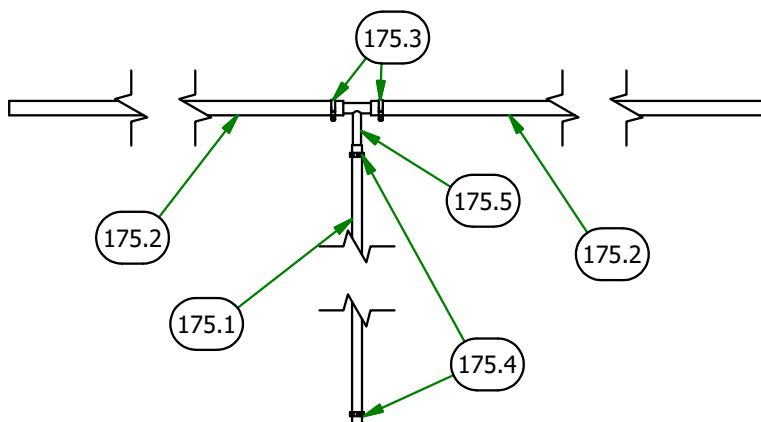

PARTS SECTION: TANK SUBASSEMBLIES

051-2019-22 Parts List				067-8054-18 Parts List			
ITEM	QTY	PART NUMBER	DESCRIPTION	ITEM	QTY	PART NUMBER	DESCRIPTION
175.1	1	051-8067-22	1/4" Fuel Line Hose	193.1	1	051-8064-21	1/2 Clear Braded Hose Priced/Foot
175.2	2	051-8075-26	5/16" fuel line hose	193.2	1	063-8014-00	Hydraulic Filter
175.3	2	072-8068-00	5/16 Fuel Line Clamp	193.3	1	066-8050-00	Hydraulic Tank Cap W/Dipstick
175.4	2	072-8069-00	1/4 Fuel Hose Clamp	193.4	1	067-8054-00	2019 Right Outlaw Gen2 Hydro Tank Suspension Only
175.5	1	073-8069-00	5/16 x 5/16 x 1/4 Fuel Line T	193.5	2	072-8066-00	1/2 Hose Clamp

067-8053-18 Parts List			
ITEM	QTY	PART NUMBER	DESCRIPTION
193.1	1	051-8064-21	1/2 Clear Braded Hose Priced/Foot
193.2	1	063-8014-00	Hydraulic Filter
193.3	1	066-8050-00	Hydraulic Tank Cap W/Dipstick
193.4	1	067-8053-00	2019 Left Outlaw Gen2 Hydro Tank Suspension Only
193.5	2	072-8066-00	1/2 Hose Clamp

051-2019-22
2019 Rebel Rogue Renegade Fuel Line for Vanguard & Yamaha