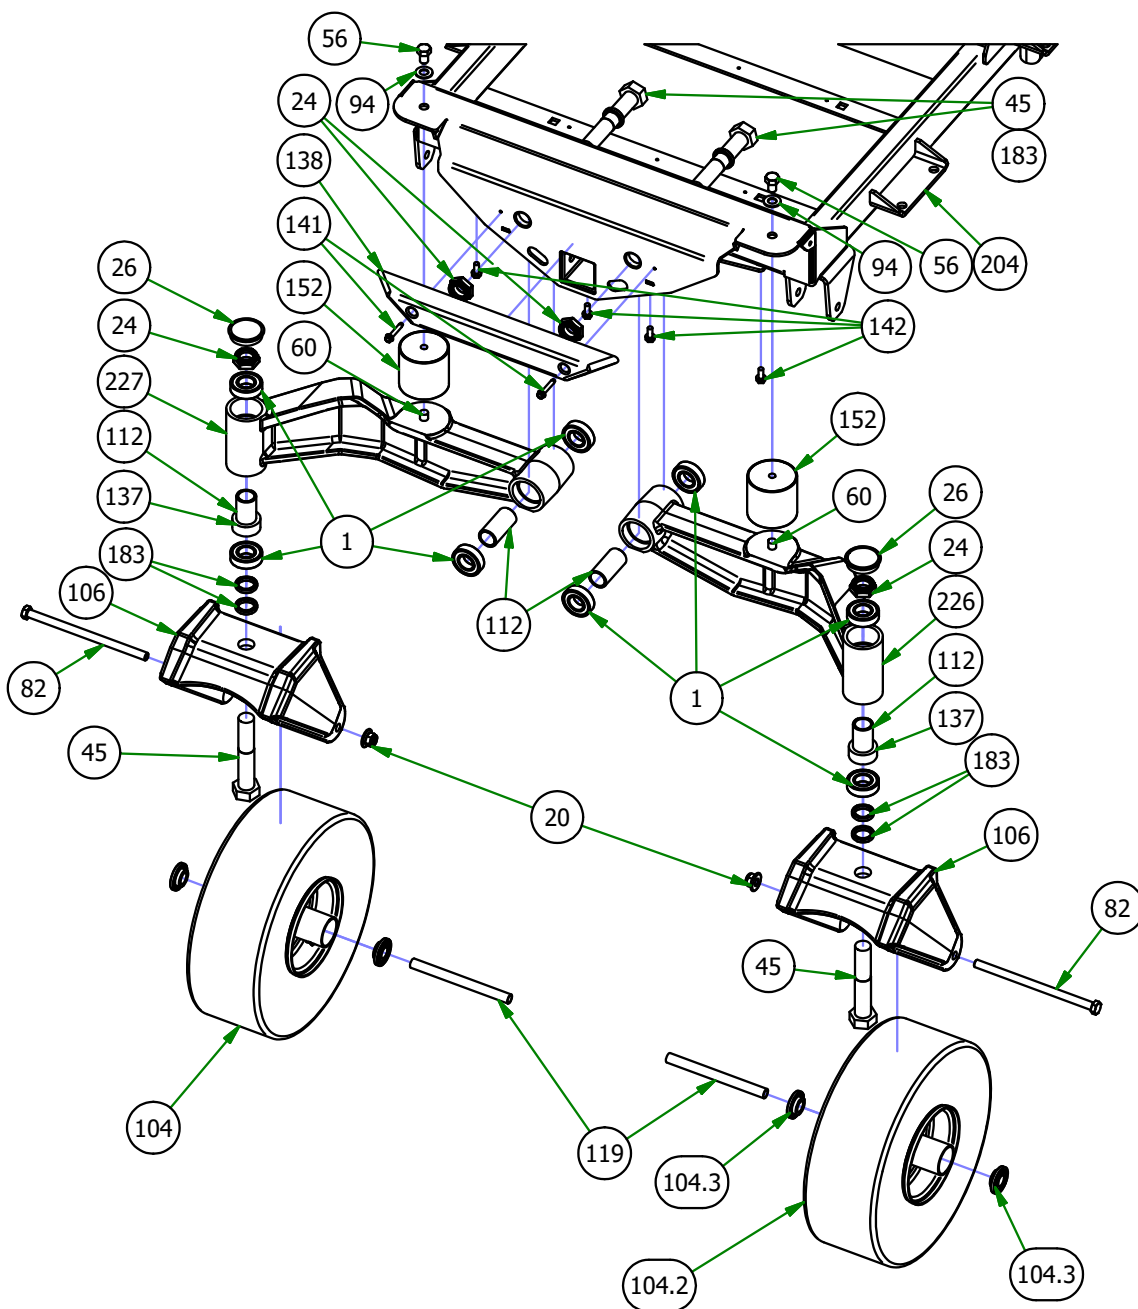

Parts List				Parts List			
ITEM	QTY	PART NUMBER	DESCRIPTION	ITEM	QTY	PART NUMBER	DESCRIPTION
1	8	010-1050-00	1641 BEARING W/2 CONTACT RUBBER SEALS	106	2	023-0004-20	2020 R Series Cast Front Fork
20	2	013-8050-00	1/2-13 NYLON INSERT FLANGE LOCKNUT ZINC	112	4	025-0003-00	2016 Front Bearing Spacer
24	4	013-9004-00	1" Fine Thread 1/2 Nylock Nut	119	2	025-5202-00	Front Wheel Spanner
26	2	014-2025-00	2017 Bearing Cover	137	2	029-7050-00	Rubber Stabilizer (Front Forks) [R series]
45	4	018-0026-00	1-14 x 5.5 Hex Bolt Grade 8 Zinc Yellow	138	1	029-8000-00	2017 XP Bumper
56	2	018-1055-00	1/2" x 3/4" Hex Bolt	141	2	030-7039-00	1/4" x 1 1/2" Self Tapping Screw
60	2	018-2009-00	1/2-13 x 1" Stud	142	4	030-7042-00	5/16 x 3/4 washer head type F screw
82	2	018-7010-00	1/2" x 9" GR 5 Hex Bolt	152	2	032-8999-00	Vibration Mount-Blue Dot
94	2	019-5702-00	1/2" Washer (Grade 8)	183	6	058-1000-00	Spacer, 1x1.375x.25
104	2	022-0003-00	2019 15x6.00-6 Non Pneumatic Black Front Assembly	204	1	070-5373-19	2019 Renegade Gas Frame - Powdercoated
104.2	1	022-0004-00	15x600-6 Tire Only	226	1	250-0032-00	2019 Front I-Beam Left
104.3	1	022-7010-00	1-3/4" Bearing-Large Bore Front Rim	227	1	250-0033-00	2019 Front I-Beam Right