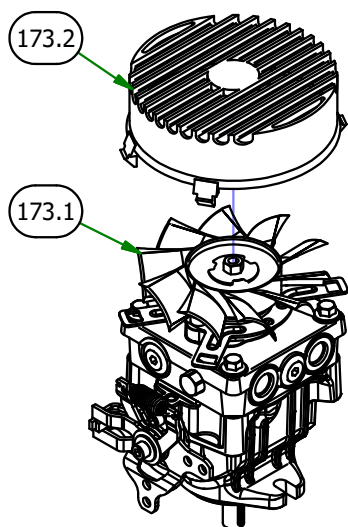

050-3001-00
2019 Rogue/Renegade Left Pump 16cc