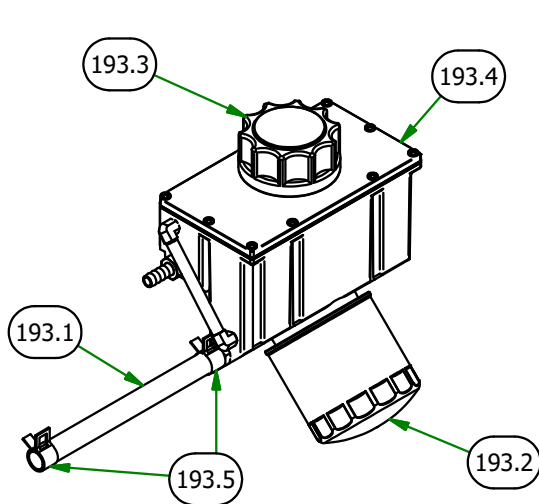

067-8053-18
LH Rogue Hydro Tank Assy