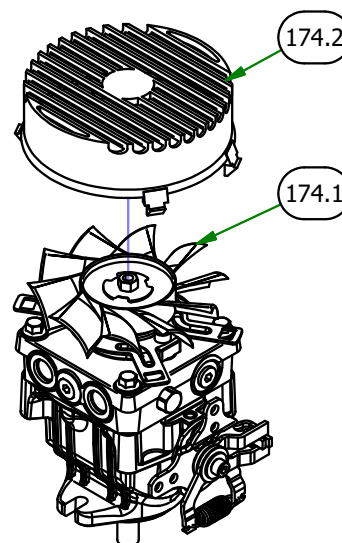

050-3003-00
2019 Outlaw Renegade Right Pump 16cc