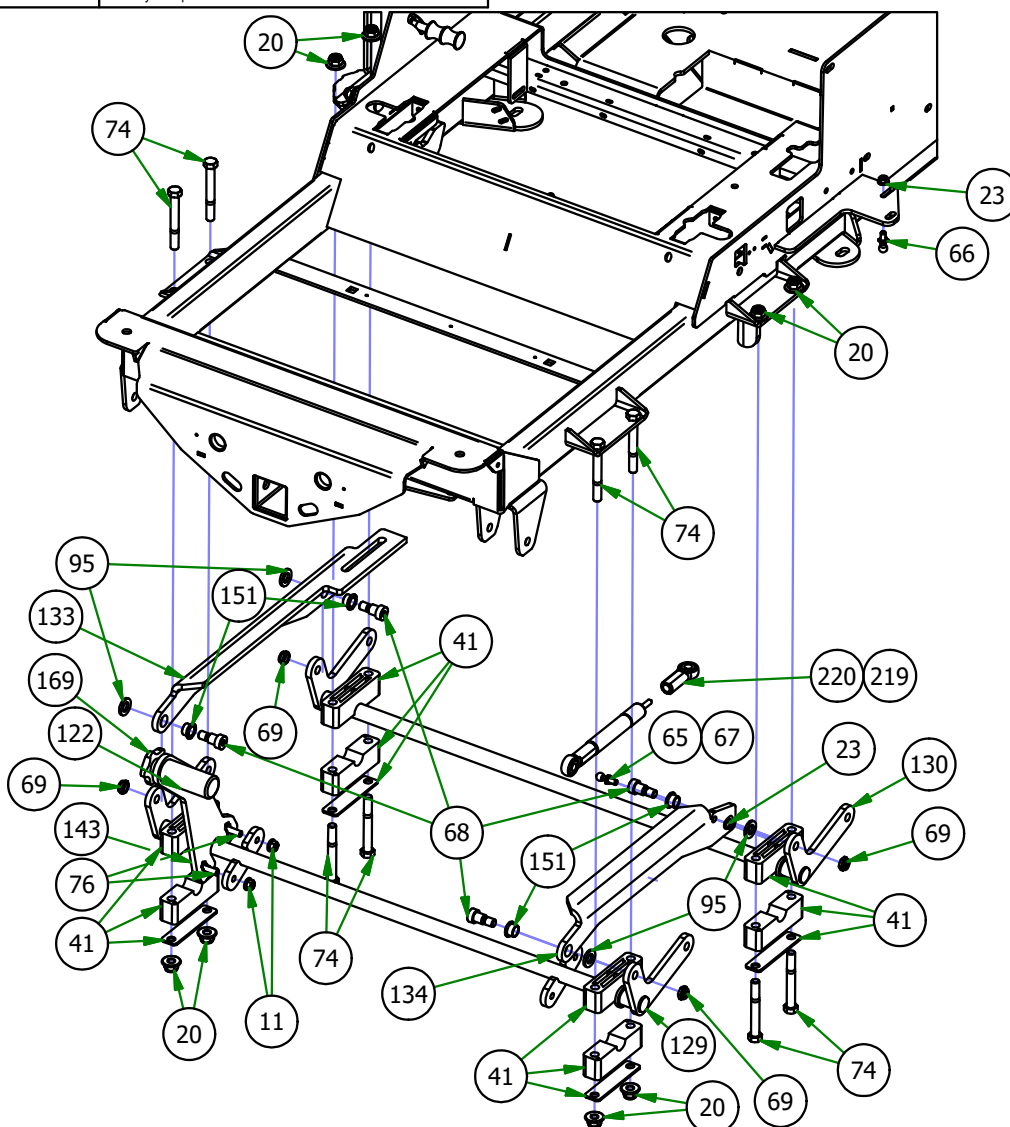

Parts List				Parts List			
ITEM	QTY	PART NUMBER	DESCRIPTION	ITEM	QTY	PART NUMBER	DESCRIPTION
8	1	013-0080-00	.625 ID x 1.250 OD x .062 THK F/W Nylon	111	1	025-0002-00	5/8" Split Collar
11	2	013-5202-00	3/8-16 NYLON INSERT FLANGE LOCKNUT (GR.F) ZINC	113	1	025-0025-00	MZ Deck Idler Spacer
12	3	013-5300-00	1/2" Flange Nut	122	1	026-0026-00	Knurled Pedal
15	1	013-7018-00	1/2" Hex Nut	127	1	028-0008-00	Dial Rod Plunger
20	9	013-8050-00	1/2-13 NYLON INSERT FLANGE LOCKNUT ZINC	128	1	028-0015-19	2019 Outlaw Gen2 Deck Height Dial Rod Assy
22	2	013-9001-00	1/4-20 Hex Flange Nuts Zinc w/Serrations	129	1	028-0026-00	2019 Outlaw Actuator - Front
23	2	013-9002-00	5/16" Flange Nut	130	1	028-0027-00	2019 Outlaw Actuator - Rear
41	4	017-9075-00	Pillow Block Assembly	133	1	028-6075-00	2019 Actuator Linkage - Right
47	1	018-0043-00	1/2 x 2-1/2 Carriage Bolt	134	1	028-6076-00	2019 Actuator Linkage - Left
65	2	018-2049-00	13mm Damper Ball Stud-Steering	143	1	031-0003-00	Foot Lift Upright Lever
66	1	018-2050-00	10mm Damper Ball Stud-Steering	146	1	031-0125-00	2019 Outlaw Deck Travel Lock
67	1	018-2055-00	10mm Damper Ball Stud-XP Linkage	151	4	032-5052-00	Bronze Bushing - SF - 2024-8
68	4	018-3001-00	5/8" x 5/8" Shoulder Bolt	157	1	034-1025-00	Brake Spring
69	4	018-4010-00	1/2" Nylon Nut (1/2 Jam)	168	1	044-4000-00	Seat Bracket Pin
70	1	018-4702-00	1/4-20 x 1-1/4 GR 5 Hex Bolt	169	1	045-6044-00	Foot Pedal Knob 1/2-13
74	8	018-5019-00	1/2" x 4" Bolt (Grade 8)	199	1	069-4011-00	Travel Lock Rubber Grip
76	2	018-5043-00	3/8" x 1 1/4" Carriage Bolt	204	1	070-5373-19	2019 Renegade Gas Frame - Powdercoated
89	1	019-0007-00	.517 Square Hole Round Washer	219	1	087-6100-00	250lb Gas Spring - 61" Deck
95	5	019-6017-00	.635 ID X 1.120 OD X .140 THICK FLAT WASHER NYLON	220	1	087-7200-00	300lb Gas Spring - 72" Deck
102	3	019-8054-00	.505 Nylon Spacer