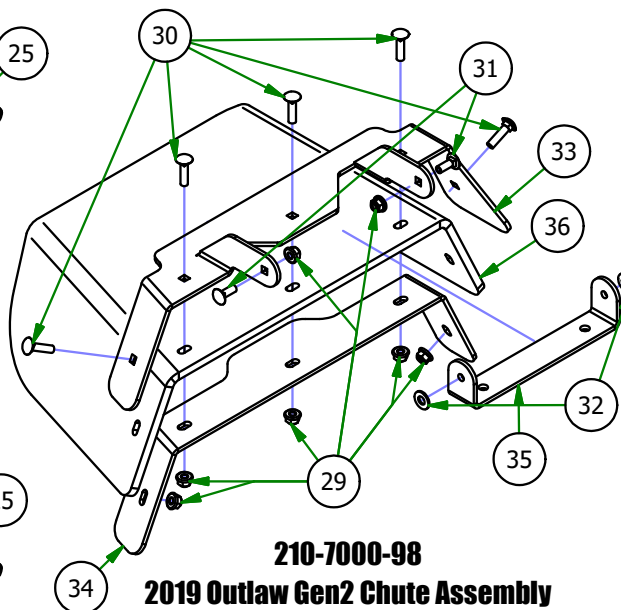

**210-7000-98
2019 Outlaw Gen2 Chute Assembly**