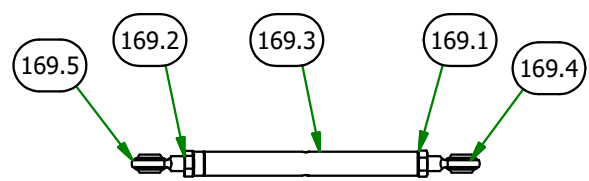

PARTS SECTION: REAR SUSPENSION CONT.