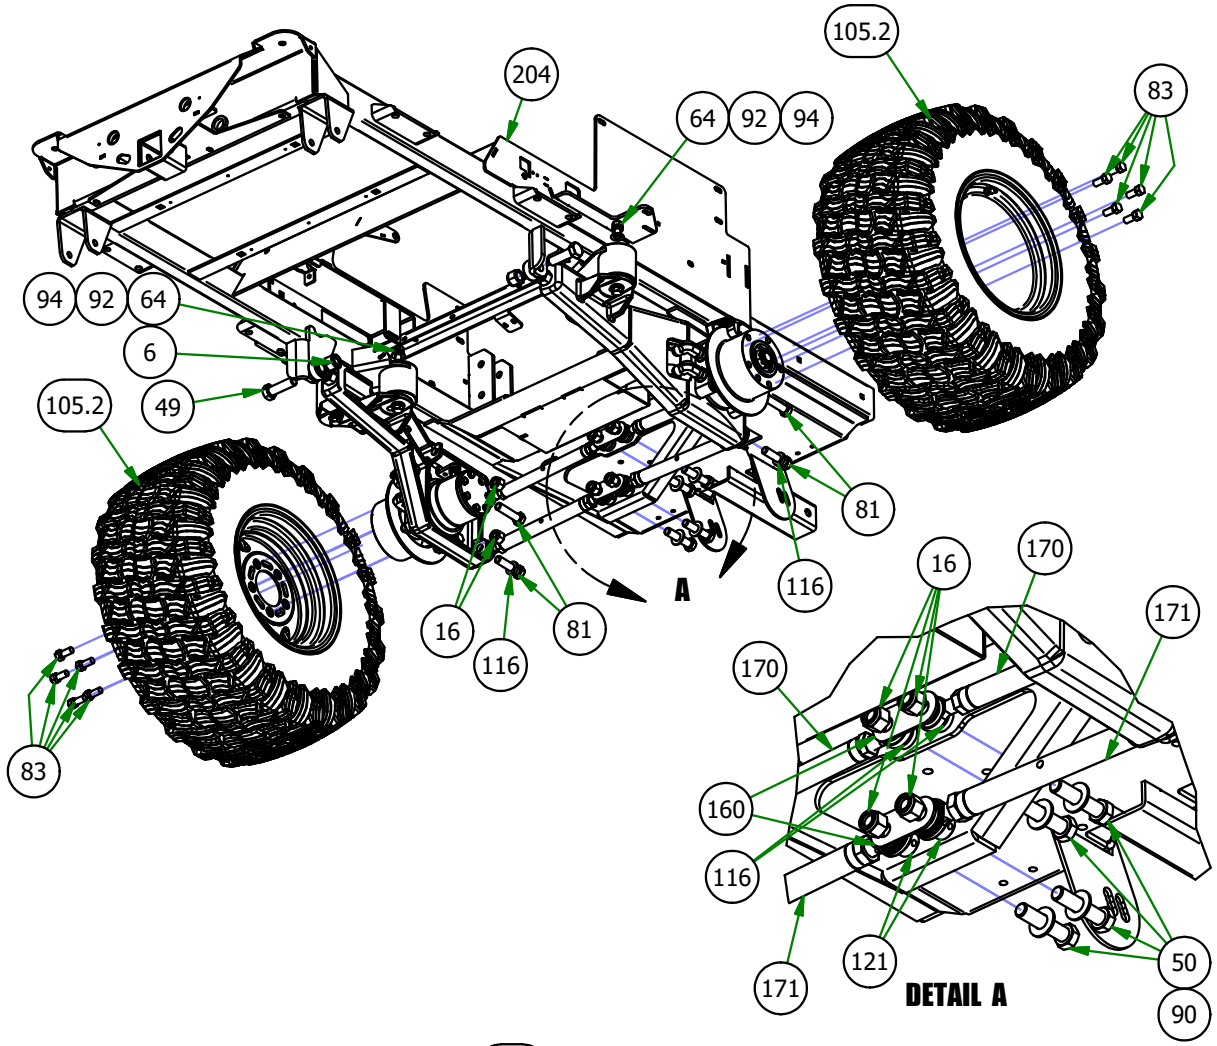

PARTS SECTION: REAR SUSPENSION CONT.

022-4090-00
2019 Assy-26x12-12 Reaper Turf -10.5" Rim