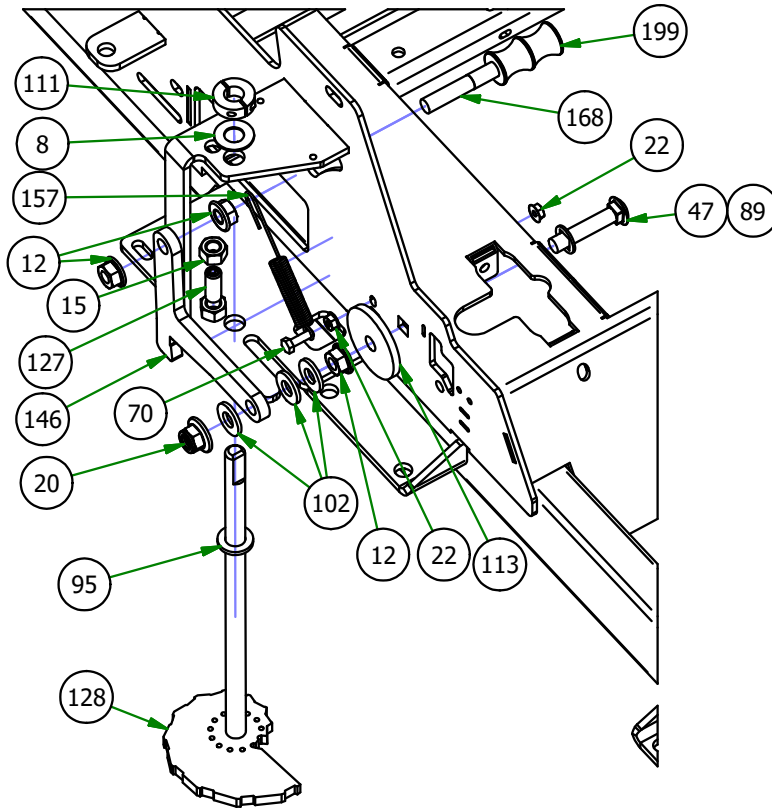

PARTS SECTION:DECK HEIGHT CONTINUED

017-9075-00 Parts List				028-0015-19 Parts List			
ITEM	QTY	PART NUMBER	DESCRIPTION	ITEM	QTY	PART NUMBER	DESCRIPTION
41.1	1	017-9000-00	Two Piece Pillow Block (Male)	128.1	1	018-4011-00	3/8-24 Nylon Insert jam locknut
41.2	1	017-9025-00	Two Piece Pillow Block Strap	128.2	1	019-5029-00	3/8" Flat Washer
41.3	1	017-9050-00	Two Piece Pillow Block (Female)	128.3	1	026-1101-00	2019 Deck Height Cam
				128.4	1	028-0015-00	2019 Outlaw Gen2 Dial Rod

028-0015-19
2019 Outlaw Gen2 Deck Height Dial Rod Assy