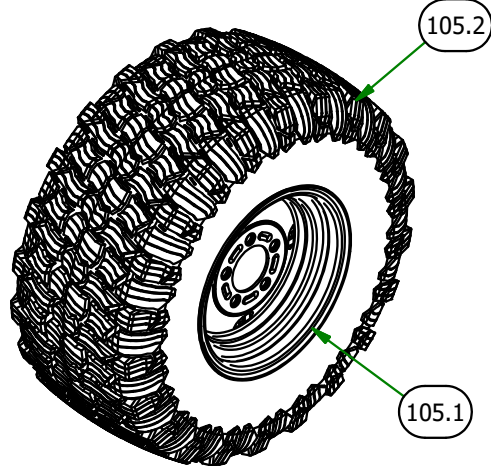

PARTS SECTION: REAR SUSPENSION CONT.

022-4090-00
2019 Assy-26x12-12 Reaper Turf -10.5" Rim