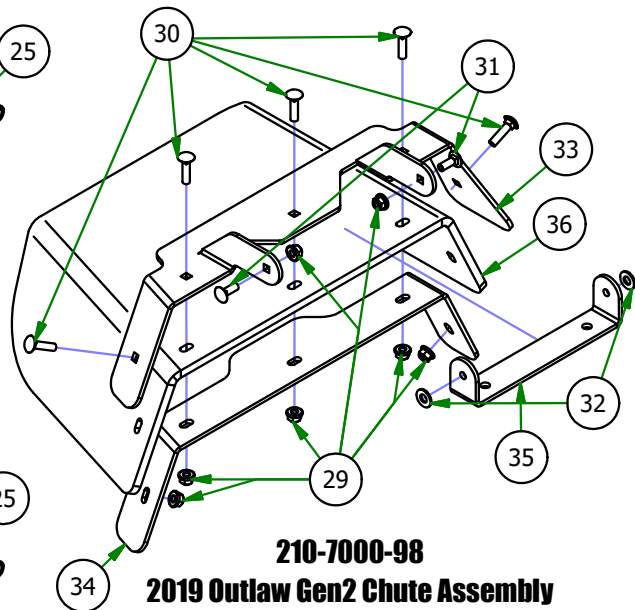

**210-7000-98
2019 Outlaw Gen2 Chute Assembly**