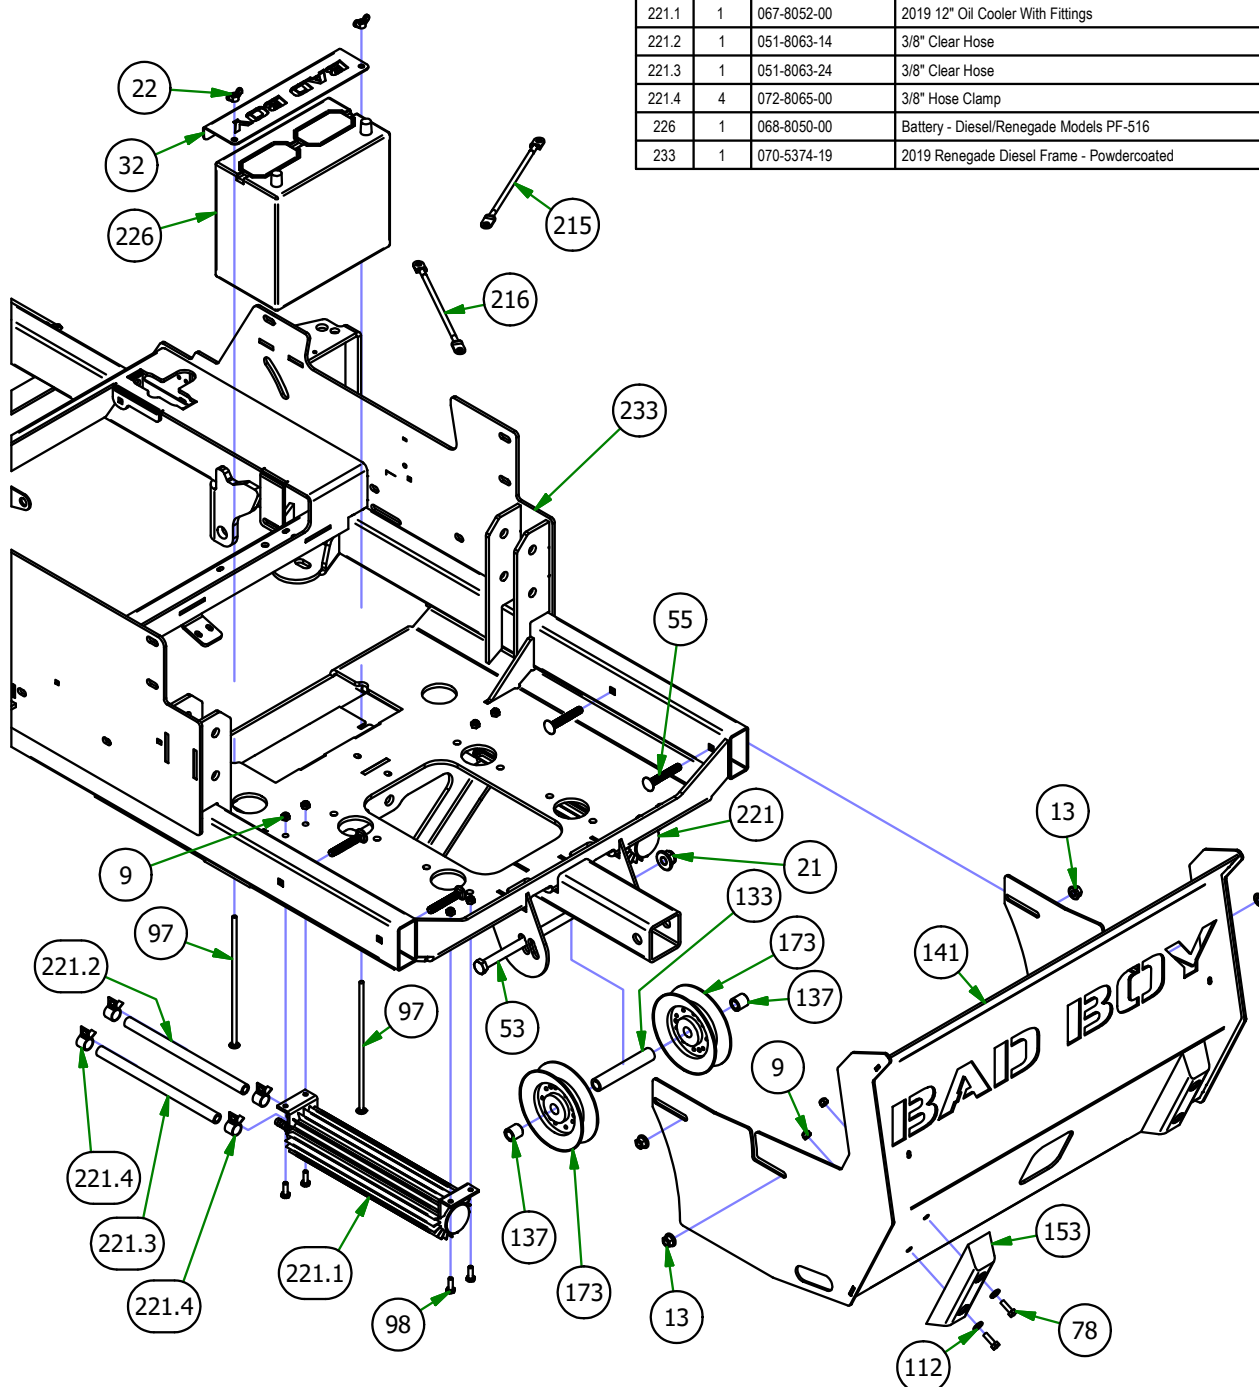

BAD BOY MOWERS

PARTS SECTION: REAR COVER & HYDRAULIC COOLERS

Parts List				Parts List			
ITEM	QTY	PART NUMBER	DESCRIPTION	ITEM	QTY	PART NUMBER	DESCRIPTION
9	12	013-2050-00	1/4-20 Hex flang lock nut	98	8	018-8052-00	1/4" x 3/4" Hex Bolt
13	4	013-5202-00	3/8-16 NYLON INSERT FLANGE LOCKNUT (GR.F) ZINC	112	4	019-7040-00	1/4" Flat Washer
21	1	013-8050-00	1/2-13 NYLON INSERT FLANGE LOCKNUT ZINC	133	1	025-0028-00	2019 Pulley Spacer .75 x .5 x 4.375
22	2	013-8051-00	1/4" Wing Nut	137	2	025-5203-00	Spacer 3/4 OD x 1/2 ID x 3/4 Length
32	1	014-5063-00	2019 Horizontal Battery Hold Down Cover	141	1	026-2224-00	2019 Horizontal Suspension Rear Cover
53	1	018-0040-00	1/2" x 8 1/2 GR 5 Hex Bolt	153	2	029-7038-00	8" Rubber Bumper
55	4	018-0044-00	3/8" x 2 1/2" Carriage Bolt	173	2	033-7027-00	2019 Outlaw Horizontal Rear V Pulley
78	4	018-4702-00	1/4-20 x 1-1/4 GR 5 Hex Bolt	215	1	064-4000-00	Red Battery Cable - Diesel
97	2	018-8051-00	1/4" x 1" Carriage Bolt	216	1	064-4001-00	Black Battery Cable - Diesel
				221	2	067-8052-19	Renegade Oil Cooler Assembly
				221.1	1	067-8052-00	2019 12" Oil Cooler With Fittings
				221.2	1	051-8063-14	3/8" Clear Hose
				221.3	1	051-8063-24	3/8" Clear Hose
				221.4	4	072-8065-00	3/8" Hose Clamp
				226	1	068-8050-00	Battery - Diesel/Renegade Models PF-516
				233	1	070-5374-19	2019 Renegade Diesel Frame - Powdercoated