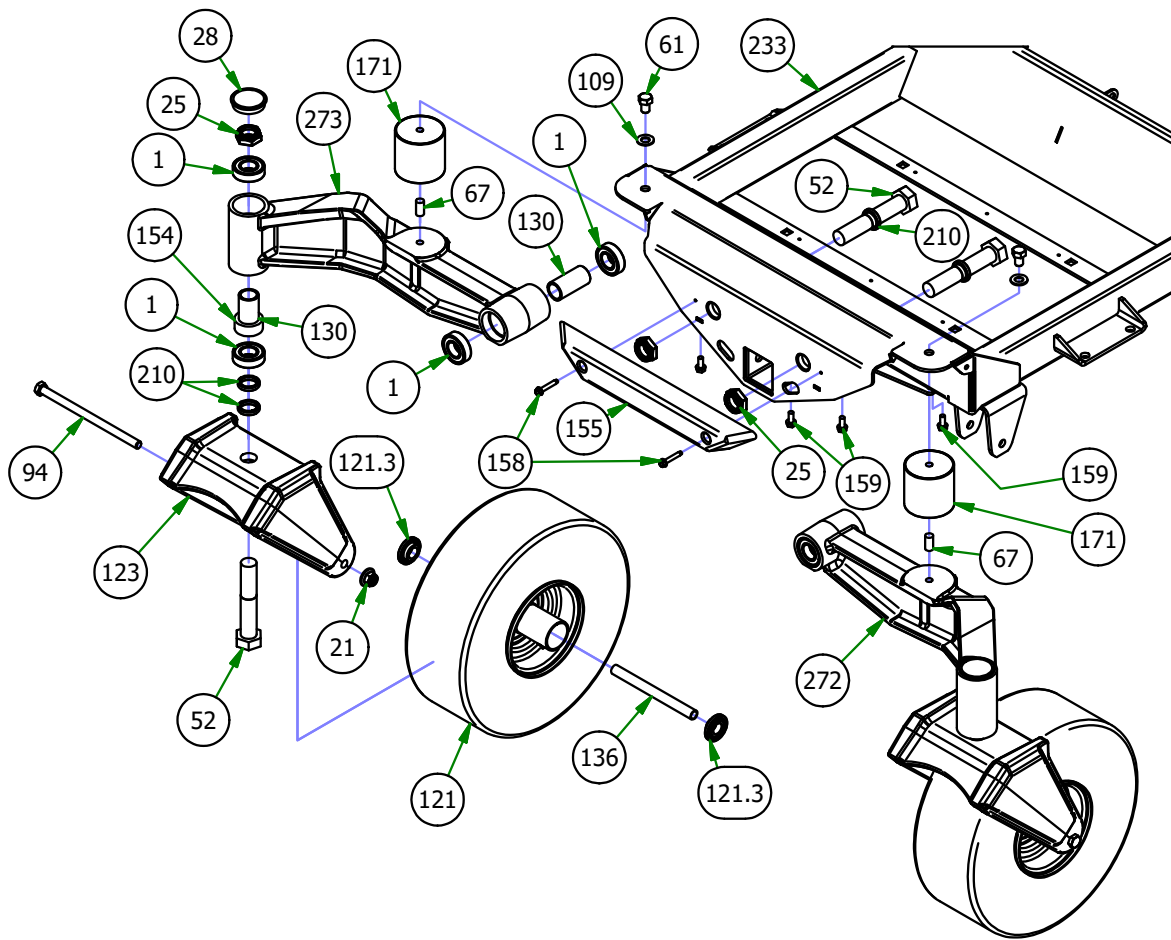

PARTS SECTION: FRONT END

Parts List				Parts List			
ITEM	QTY	PART NUMBER	DESCRIPTION	ITEM	QTY	PART NUMBER	DESCRIPTION
1	8	010-1050-00	1641 BEARING W/2 CONTACT RUBBER SEALS	130	4	025-0003-00	2016 Front Bearing Spacer
21	2	013-8050-00	1/2-13 NYLON INSERT FLANGE LOCKNUT ZINC	136	2	025-5202-00	Front Wheel Spanner
25	4	013-9004-00	1" Fine Thread 1/2 Nylock Nut	154	2	029-7050-00	Rubber Stabilizer (Front Forks) [R series]
28	2	014-2025-00	2017 Bearing Cover	155	1	029-8000-00	2017 XP Bumper
52	4	018-0026-00	1-14 x 5.5 Hex Bolt Grade 8 Zinc Yellow	158	2	030-7039-00	1/4" x 1 1/2" Self Tapping Screw
61	2	018-1055-00	1/2" x 3/4" Hex Bolt	159	4	030-7042-00	5/16 x 3/4 washer head type F screw
67	2	018-2009-00	1/2-13 x 1" Stud	171	2	032-8999-00	Vibration Mount-Blue Dot
94	2	018-7010-00	1/2" x 9" GR 5 Hex Bolt	210	6	058-1000-00	Spacer, 1x1.375x.25
109	2	019-5702-00	1/2" Washer (Grade 8)	233	1	070-5374-19	2019 Renegade Diesel Frame - Powdercoated
121	2	022-0003-00	2019 15x6.00-6 Non Pneumatic Black Front Assembly	272	1	250-0032-00	2019 Front I-Beam Left
121.3	1	022-7010-00	1-3/4" Bearing-Large Bore Front Rim	273	1	250-0033-00	2019 Front I-Beam Right
123	2	023-0004-20	2020 R Series Cast Front Fork