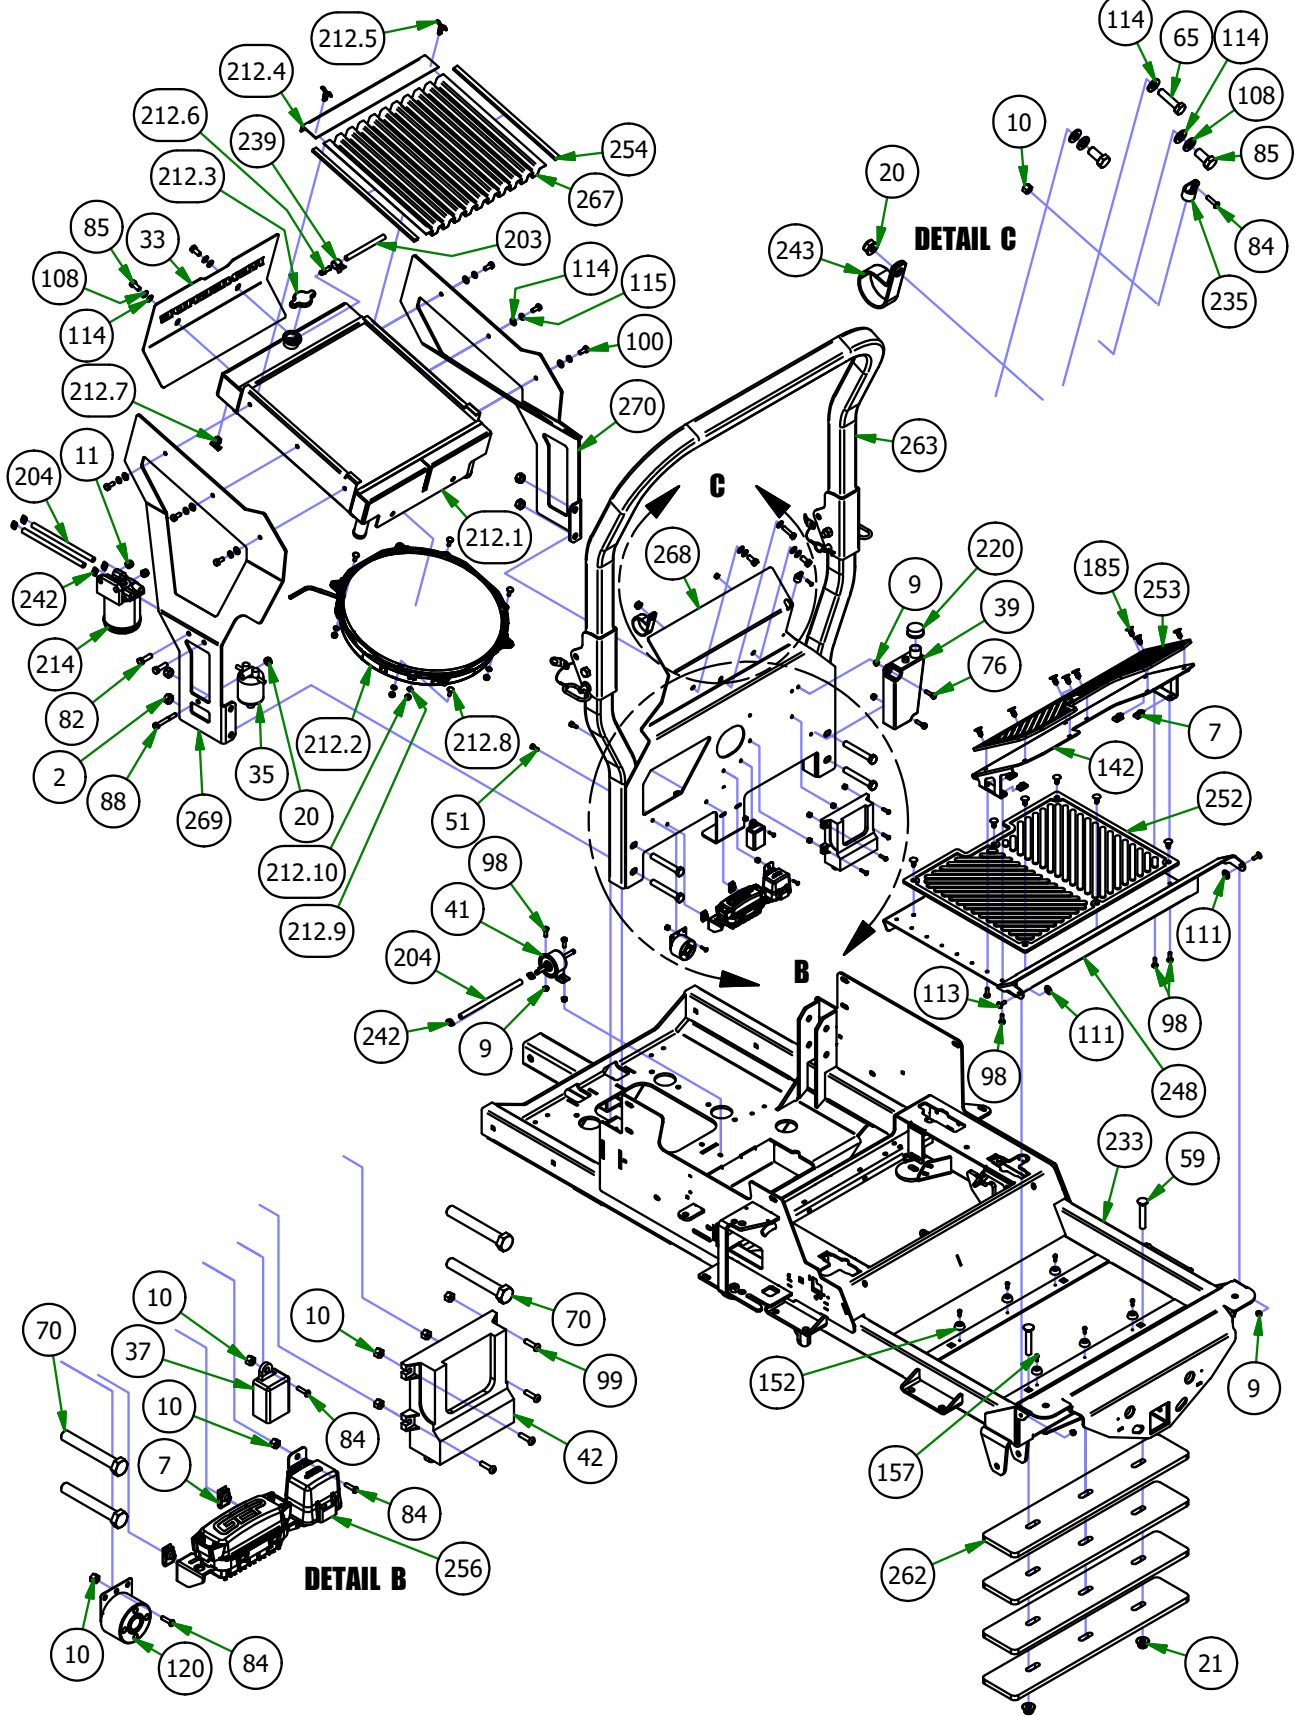

PARTS SECTION: FLOORBOARD, ROPS, & RADIATOR

PARTS SECTION: FLOORBOARD, ROPS, & RADIATOR

Parts List				Parts List			
ITEM	QTY	PART NUMBER	DESCRIPTION	ITEM	QTY	PART NUMBER	DESCRIPTION
2	4	013-0005-00	1/2" Center Lock Nut	157	6	030-3050-00	#10 x 1/2" Self Tapping Screw
7	6	013-0054-00	1/4-20 Cage Nut	185	14	040-6080-00	Ratchet Fastener
9	6	013-2050-00	1/4-20 Hex flang lock nut	203	1	051-8069-00	5/16 Clear Hose x 42"
10	8	013-5019-00	10-24 Nylon Insert Locknut	204	3	051-8075-00	5/16 Fuel Line Hose - Priced Per Foot
11	2	013-5041-00	3/8 Nylock Nut	212	1	061-5001-98	2019 Diesel Radiator Kit
20	2	013-8049-00	5/16-18 Nylon Flange Nut	212.1	1	061-5001-00	2019 Diesel Radiator
21	2	013-8050-00	1/2-13 NYLON INSERT FLANGE LOCKNUT ZINC	212.2	1	014-3005-00	Electric Fan for 2019 Diesel Radiator
33	1	014-5065-00	2019 Diesel Upper Rear Cover	212.3	1	015-0104-00	radiator cap
35	1	015-0007-00	Caterpillar Fuel Bowl Kit	212.4	1	026-2008-00	Screen Rentention Plate for 2019 Diesel Radiator
37	1	015-0015-00	Auto Shut Down for Cat Diesels	212.5	2	030-0090-00	1/4-20 x 3/4 Thumb Screw
39	1	015-0111-00	overflow Reservoir- 27Kaw & 28/35Hp Diesel	212.6	1	024-0015-00	1/4 Barb to 3/16 NPT Overflow Fitting
41	1	015-4000-00	Electric Fuel Pump	212.7	1	015-0098-00	1/4 NPT Drain Plug
42	1	015-4010-00	ECM for 1100cc Diesel	212.8	4	019-8040-00	1/4" x 3/4" Carriage Bolt
51	2	018-0024-00	M6-1.0 X 16MM Hex Bolt	212.9	4	019-4008-00	1/4" Lock Washer
59	2	018-0067-00	1/2-13 x 3 Carriage Bolt Grade 5	212.10	4	013-8039-00	1/4-20 Hex Nut
65	1	018-2006-00	5/16 x 1 1/4 Hex Bolt	214	1	063-2011-00	Fuel Filter
70	4	018-2018-00	1/2 x 3 1/2 Flange Bolt Grade 8	220	1	066-8075-00	Reservoir Tank Cap-Overflow
76	2	018-4007-00	1/4-20 x 1 GR 5 hex bolt zinc	233	1	070-5374-19	2019 Renegade Diesel Frame - Powdercoated
82	2	018-5040-00	3/8" x 1 1/4" Hex Bolt	235	1	072-0001-00	3/8 Cable Clamp-Black Nylon
84	4	018-5200-00	10-24 X 5/8 BS Button Head Bolt	239	1	072-8067-00	5/8 Hose Clamp
85	4	018-5250-00	3/8" x 3/4" Hex Bolt	242	6	072-8076-00	2 EAR CLAMP 12.5mm-15mm
88	1	018-5344-00	5/16" x 2 1/2" Bolt	243	1	072-8090-00	Diesel Clamp 1 3/4" Vinyl
98	6	018-8052-00	1/4" x 3/4" Hex Bolt	248	1	079-3155-00	2019 Outlaw Floorboard
99	4	018-8058-00	10-24 x 1 BS C/S 18-8 SS	252	1	081-0050-00	OUTLAW2019_FLOORMAT
100	6	018-8063-00	5/16" x 3/4" Hex Bolt	253	1	081-0051-00	FLOORMAT_OUTLAW_2019
108	4	019-5037-00	3/8" Lock Washer	254	2	084-4015-00	Rubber Trim
111	2	019-6042-00	.360 ID Plastic Washer	256	1	086-0247-19	2019 24.7 Diesel Harness
113	2	019-8040-00	1/4" x 3/4" Carriage Bolt	262	4	088-1999-00	2019 Outlaw Counter Weight
114	11	019-8044-00	5/16" Flat Washer	263	1	089-0006-00	2019 2X2 Folding ROPS
115	6	019-8051-00	5/16" Lock Washer	267	1	094-5088-00	Radiator Screen - Diesel
120	1	021-8059-00	Heat Warning Piezo Buzzer	268	1	201-8025-00	2019 Diesel Radiator Mount - Front
142	1	026-2230-00	2019 Outlaw Adjustable Foot Plate	269	1	201-8026-00	2019 Diesel Radiator Mount - Right
152	6	029-4010-00	Button Bumper	270	1	201-8027-00	2019 Diesel Radiator Mount - Left