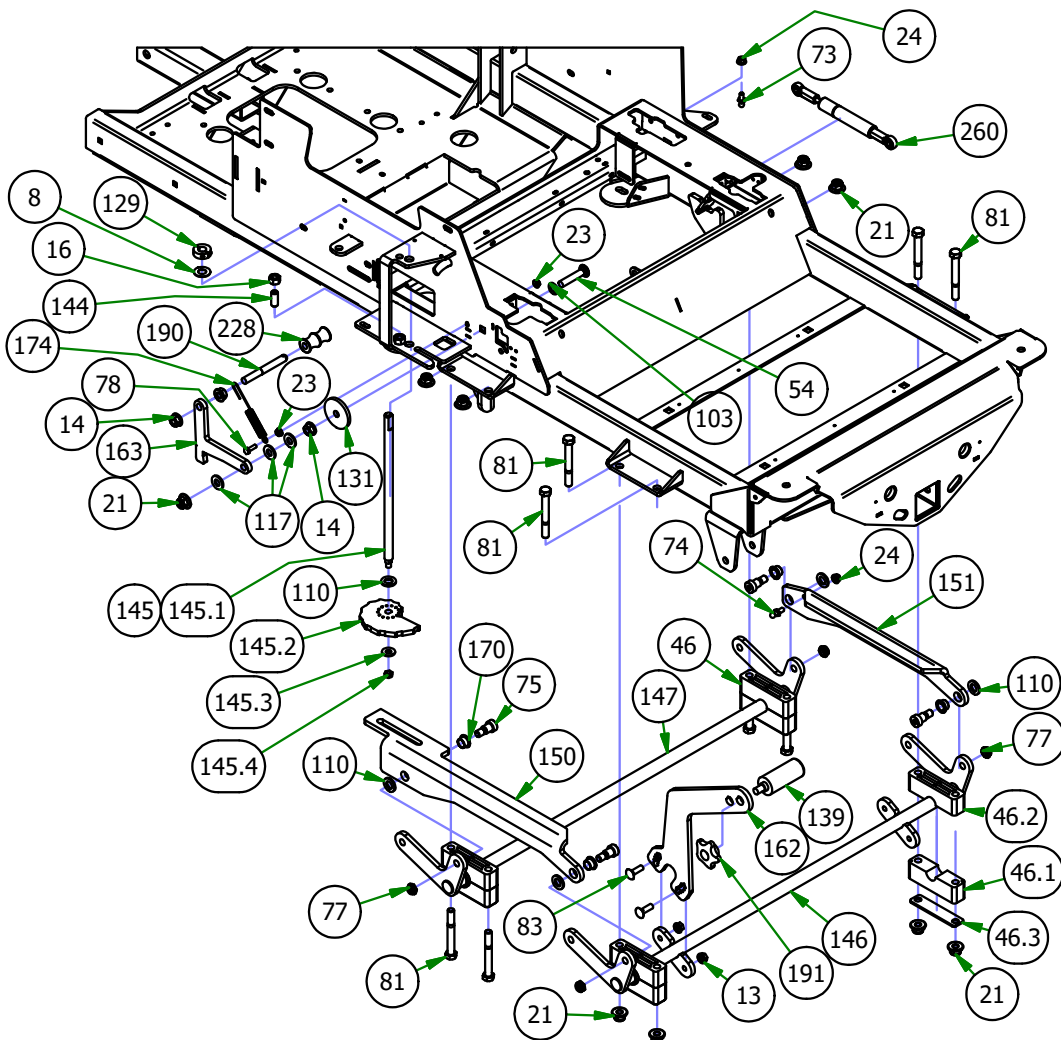

Parts List				Parts List			
ITEM	QTY	PART NUMBER	DESCRIPTION	ITEM	QTY	PART NUMBER	DESCRIPTION
8	1	013-0080-00	.625 ID x 1.250 OD x .062 THK F/W Nylon	129	1	025-0002-00	5/8" Split Collar
13	2	013-5202-00	3/8-16 NYLON INSERT FLANGE LOCKNUT (GR.F) ZINC	131	1	025-0025-00	MZ Deck Idler Spacer
14	3	013-5300-00	1/2" Flange Nut	139	1	026-0026-00	Knurled Pedal
16	1	013-7018-00	1/2" Hex Nut	144	1	028-0008-00	Dial Rod Plunger
21	9	013-8050-00	1/2-13 NYLON INSERT FLANGE LOCKNUT ZINC	145	1	028-0015-19	2019 Outlaw Gen2 Deck Height Dial Rod Assy
23	2	013-9001-00	1/4-20 Hex Flange Nuts Zinc w/Serrations	145.1	1	028-0015-00	2019 Outlaw Gen2 Dial Rod
24	2	013-9002-00	5/16" Flange Nut	145.2	1	026-1101-00	2019 Deck Height Cam
46	4	017-9075-00	Pillow Block Assembly	145.3	1	019-5029-00	3/8" Flat Washer
46.1	1	017-9000-00	Two Piece Pillow Block (Male)	145.4	1	018-4011-00	3/8-24 Nylon Insert jam locknut
46.2	1	017-9050-00	Two Piece Pillow Block (Female)	146	1	028-0026-00	2019 Outlaw Actuator - Front
46.3	1	017-9025-00	Two Piece Pillow Block Strap	147	1	028-0027-00	2019 Outlaw Actuator - Rear
54	1	018-0043-00	1/2 x 2-1/2 Carriage Bolt	150	1	028-6075-00	2019 Actuator Linkage - Right
73	1	018-2050-00	10mm Damper Ball Stud-Steering	151	1	028-6076-00	2019 Actuator Linkage - Left
74	1	018-2055-00	10mm Damper Ball Stud-XP Linkage	162	1	031-0120-00	Foot Lift Upright Lever
75	4	018-3001-00	5/8" x 5/8" Shoulder Bolt	163	1	031-0125-00	2019 Outlaw Deck Travel Lock
77	4	018-4010-00	1/2" Nylock Nut (1/2 Jam)	170	4	032-5052-00	Bronze Bushing - SF - 2024-8
78	1	018-4702-00	1/4-20 x 1-1/4 GR 5 Hex Bolt	174	1	034-1025-00	Brake Spring
81	8	018-5019-00	1/2" x 4" Bolt (Grade 8)	190	1	044-4000-00	Seat Bracket Pin
83	2	018-5043-00	3/8" x 1 1/4" Carriage Bolt	191	1	045-6044-00	Foot Pedal Knob 1/2-13
103	1	019-0007-00	.517 Square Hole Round Washer	228	1	069-4011-00	Travel Lock Rubber Grip
110	5	019-6017-00	.635 ID X 1.120 OD X .140 THICK FLAT WASHER NYLON	233	1	070-5374-19	2019 Renegade Diesel Frame - Powdercoated
117	3	019-8054-00	.505 Nylon Spacer	260	1	087-6100-00	250lb Gas Spring - 61" Deck