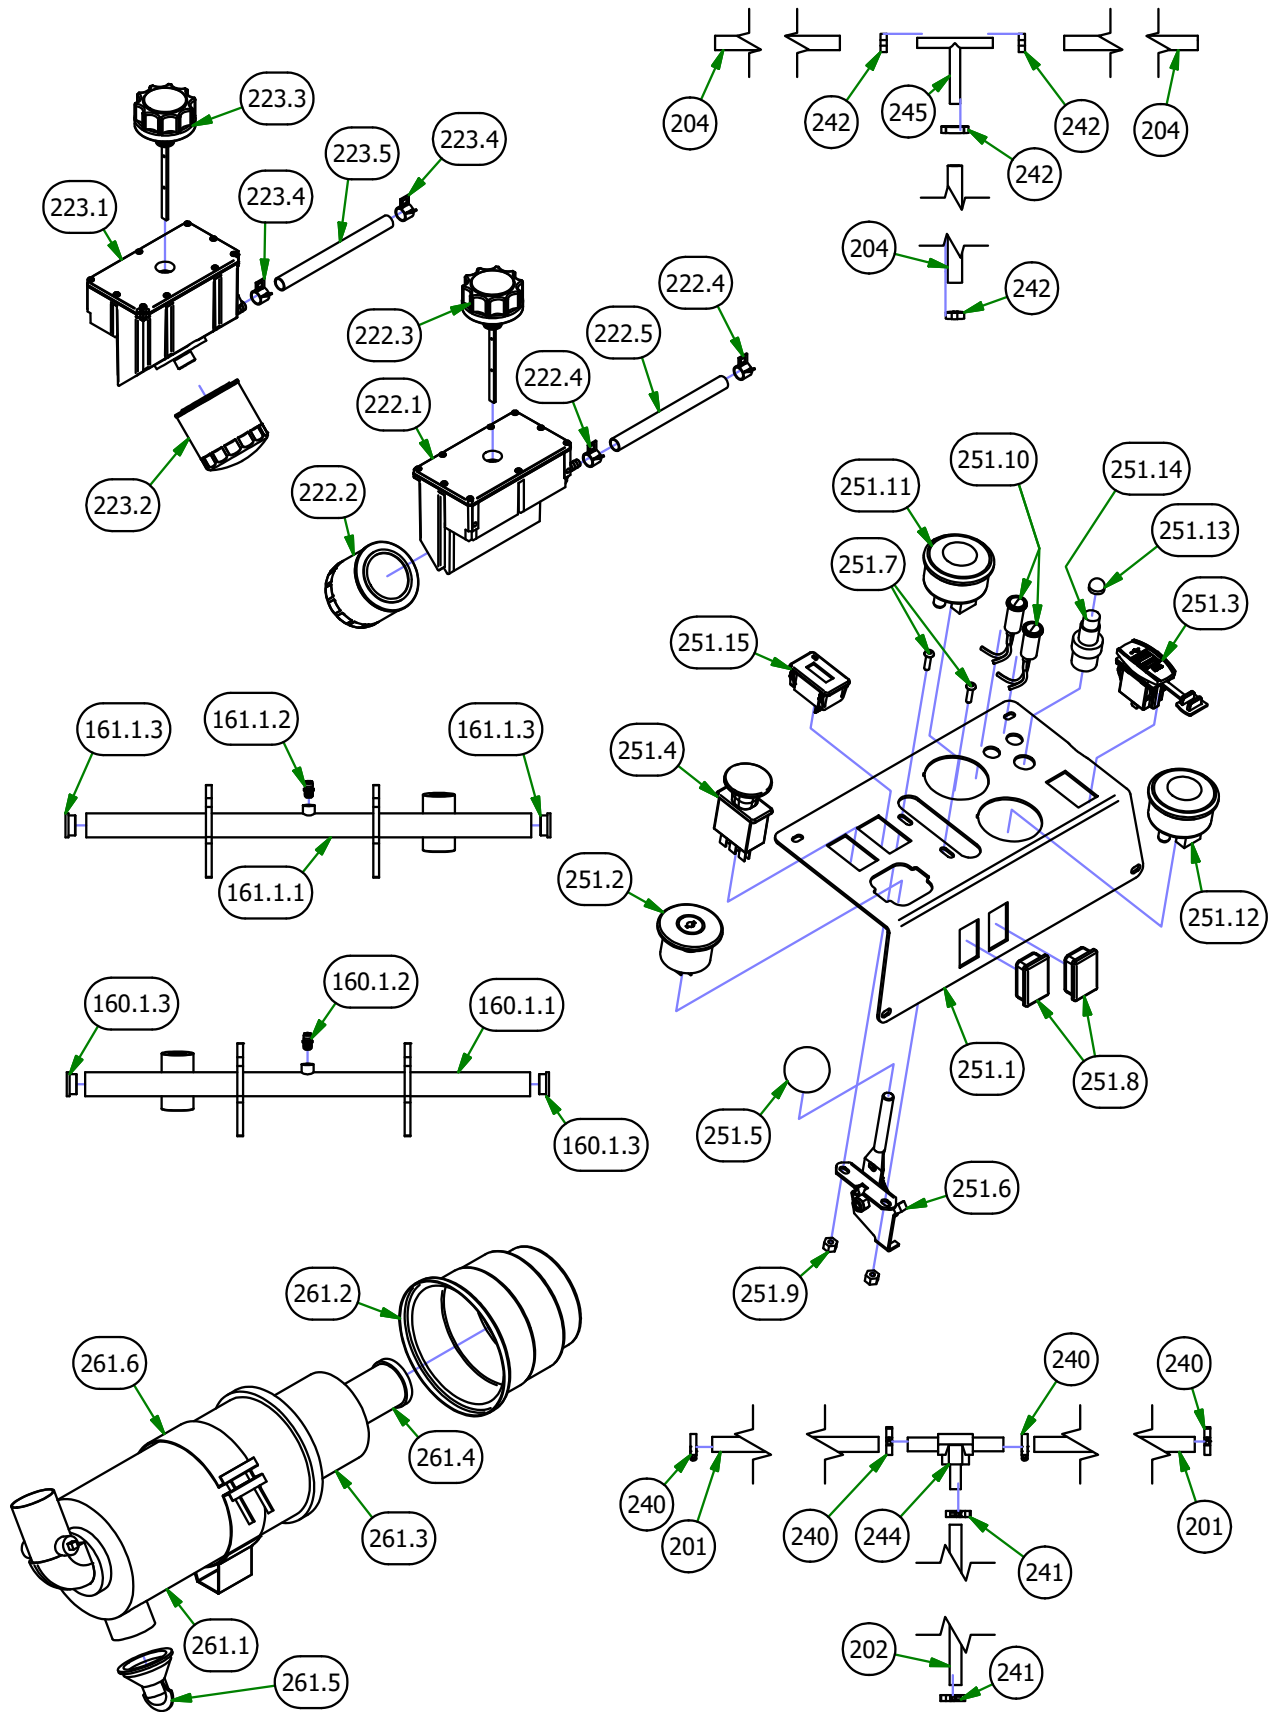

PARTS SECTION: SUBS

PARTS SECTION: SUBS

Hydro Tanks				Fuel Line			
ITEM	QTY	PART NUMBER	DESCRIPTION	ITEM	QTY	PART NUMBER	DESCRIPTION
222	1	067-8053-18	LH Rogue Hydro Tank Assy	204	3	051-8075-00	5/16 Fuel Line Hose - Priced Per Foot
222.1	1	067-8053-00	2019 Left Outlaw Gen2 Hydro Tank Suspension Only	245	1	073-8070-00	5/16 x 5/16 x 1/4 Fuel Line T
222.2	1	063-8014-00	Hydraulic Filter	242	4	072-8076-00	2 EAR CLAMP 12.5mm-15mm
222.3	1	066-8050-00	Hydraulic Tank Cap W/Dipstick	079-3480-19			
222.4	2	072-8066-00	1/2 Hose Clamp				
222.5	1	051-8064-21	1/2 Clear Braided Hose Priced/Foot				
223	1	067-8054-18	RH Rogue Hydro Tank Assy				
223.1	1	067-8054-00	2019 Right Outlaw Gen2 Hydro Tank Suspension Only				
223.2	1	063-8014-00	Hydraulic Filter	ITEM	QTY	PART NUMBER	DESCRIPTION
223.3	1	066-8050-00	Hydraulic Tank Cap W/Dipstick	251	1	079-3480-19	Renegade Control Panel Assembly
223.4	2	072-8066-00	1/2 Hose Clamp	251.1	1	079-3480-00	2019 Diesel Control Panel
223.5	1	051-8064-21	1/2 Clear Braided Hose Priced/Foot	251.2	1	077-8076-00	Ignition Switch
				251.3	1	077-2076-00	USB Port
				251.4	1	056-8058-00	PTO Switch
				251.5	1	055-2013-00	Throttle Knob
031-0031-00				251.6	1	055-2012-00	Universal Throttle
ITEM	QTY	PART NUMBER	DESCRIPTION	251.7	2	018-5200-00	10-24 X 5/8 BS Button Head Bolt
161.1	1	031-0031-00	2019 Drive Arm Actuator left	251.8	2	018-1040-00	Light Plug
161.1.1	1	031-0031-10	2019 Drive Arm Actuator left - Weldment	251.9	2	013-5019-00	10-24 Nylon Insert Locknut
161.1.2	1	024-6034-00	1/4" Press in Grease Fitting	251.10	2	089-1000-00	Oil Light
161.1.3	2	031-0032-00	2019 Drive Arm Bushing	251.11	1	086-7000-00	2" Oil Pressure Gauge
				251.12	1	086-7001-00	2" Water Temperature Gauge
				251.13	1	014-6000-00	Start Switch Boot - Diesel
031-0030-00				251.14	1	077-6000_00	Momentary Start Switch
ITEM	QTY	PART NUMBER	DESCRIPTION	251.15	1	083-4013-00	Hour Meter
160.1	1	031-0030-00	2019 Drive Arm Actuator right	Fuel Return Line			
160.1.1	1	031-0030-10	2019 Drive Arm Actuator right - Weldment				
160.1.2	1	024-6034-00	1/4" Press in Grease Fitting				
160.1.3	2	031-0032-00	2019 Drive Arm Bushing				
				ITEM	QTY	PART NUMBER	DESCRIPTION
				201	2	051-8067-00	1/4 Fuel Line Hose - Priced Per Foot
				202	1	051-8068-00	3/16 Fuel Line x 36"
088-1010-50				240	4	072-8069-00	1/4 Fuel Hose Clamp
ITEM	QTY	PART NUMBER	DESCRIPTION	241	2	072-8070-00	3/16 Vinyl Clamp
261	1	088-1010-50	Enginaire Canister VLR-Compleat	244	1	073-2000-00	Brass fuel line T
261.1	1	088-1018-00	Canister for All Diesel Models				
261.2	1	088-1017-00	Enginaire Air canister cap				
261.3	1	063-2050-00	Diesel Air Filter- Outer				
261.4	1	063-2060-00	Diesel Air Filter- Inner				
261.5	1	088-1020-00	Debris Plug-Enginaire Filter				
261.6	1	088-1019-00	Mounting Bracket For Diesel Air Filter