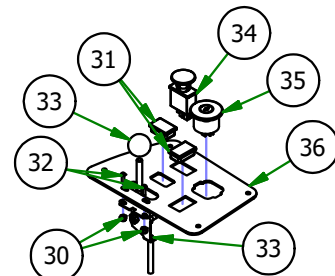

079-3460-02
2017 MZ Control Panel Assembly