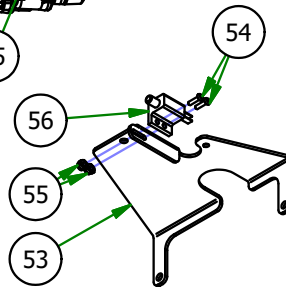

039-0035-01
2017 MZ/Magnum Brake Plate Assembly