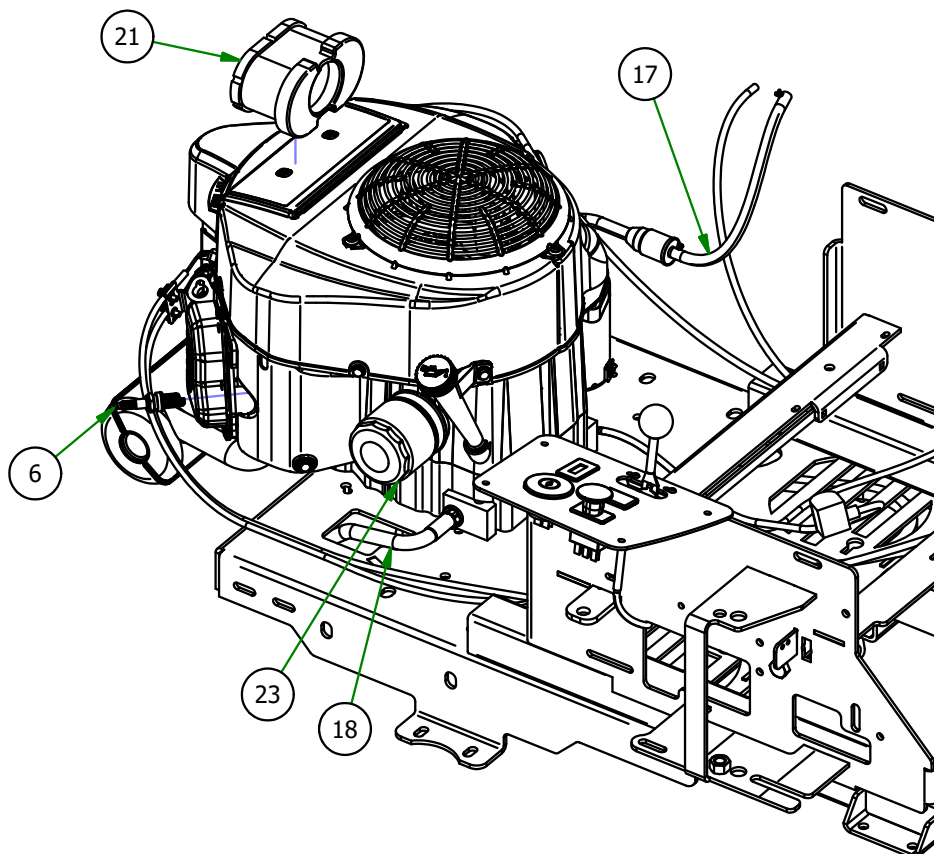

PARTS SECTION: ENGINE-KAWASAKI FR-651V (CONT.)