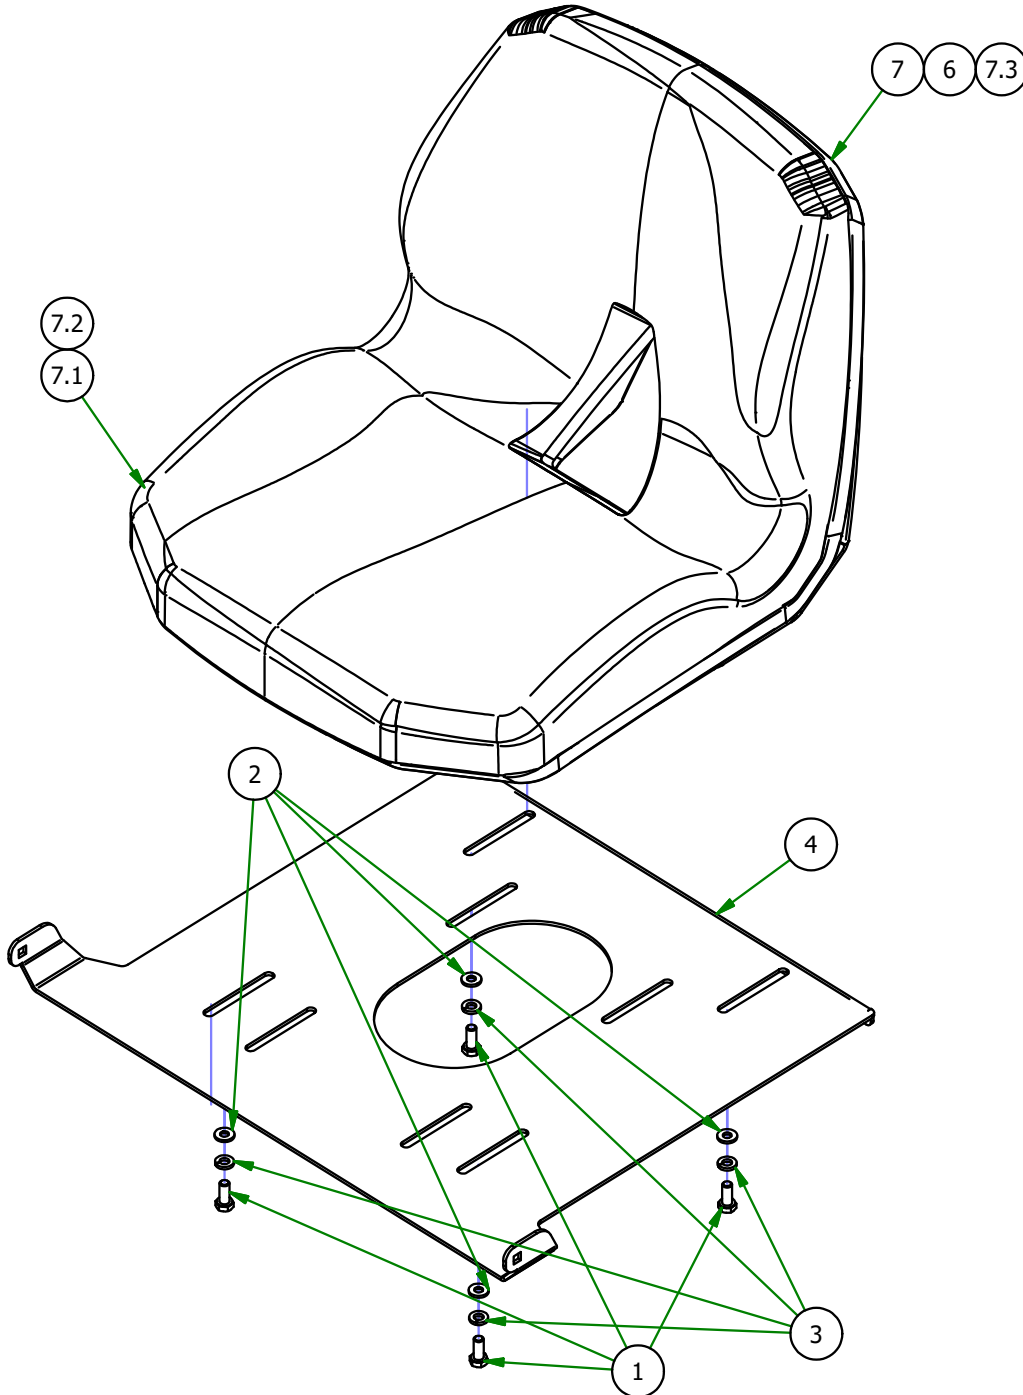

079-3460-01
2017 Magnum Control Panel Assembly

079-3460-02
2017 MZ Control Panel Assembly

PARTS SECTION: SEAT ASSEMBLY

Parts List				Parts List			
ITEM	QTY	PART NUMBER	DESCRIPTION	ITEM	QTY	PART NUMBER	DESCRIPTION
1	4	018-8063-00	5/16" x 3/4" Hex Bolt	7	1	071-1000-00	2019 Magnum Seat/Kohler
2	4	019-7040-00	1/4" Flat Washer	7.1	1	071-1001-00	Seat Cover for 071-1000-00
3	4	019-8051-00	5/16" Lock Washer	7.2	1	071-1002-00	Seat Foam for 071-1000-00
4	1	026-2017-00	2017 MZ Seat Plate	7.3	1	071-8062-00	2014 Magnum Seat Switch
6	1	071-9002-00	2019 42" MZ Seat				