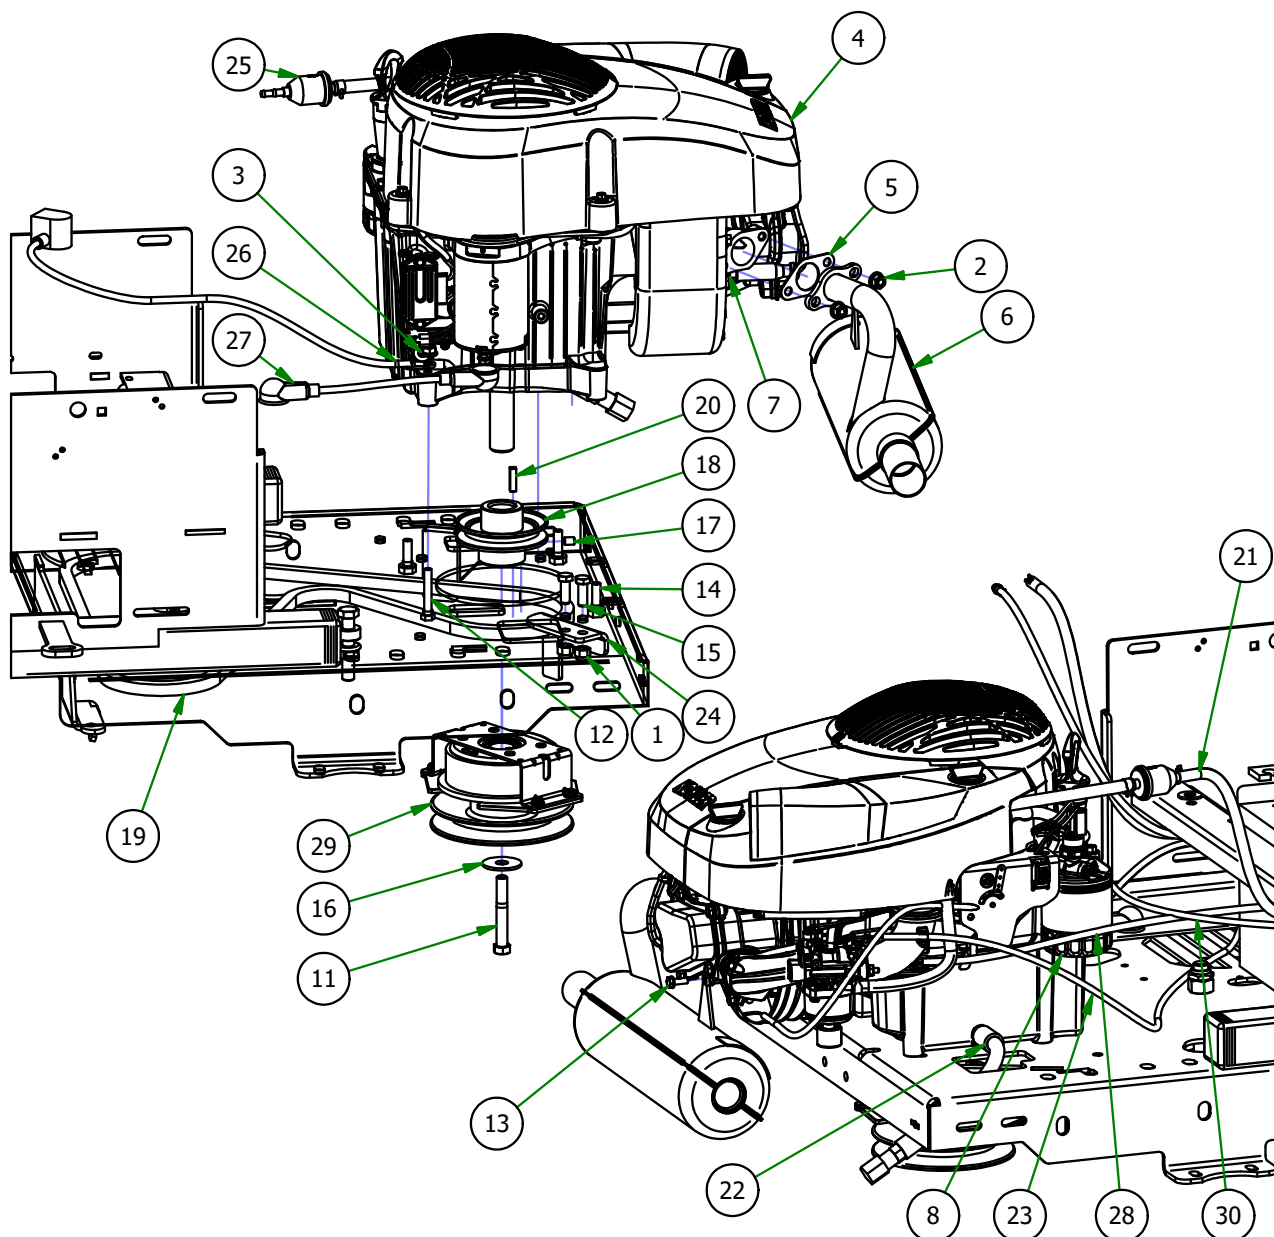

PARTS SECTION: ENGINE - KOHLER KS-590

Parts List				Parts List			
ITEM	QTY	PART NUMBER	DESCRIPTION	ITEM	QTY	PART NUMBER	DESCRIPTION
1	2	013-5041-00	3/8 Nylock Nut	16	1	019-0100-00	Clutch Washer
2	2	013-8240-00	M8 Nut Connects the 015-1012-00 and the 015-8240-00	17	1	030-6029-00	3/8" Set Screw
3	1	013-9002-00	5/16" Flange Nut	18	1	033-2010-00	3-3/4" Motor Pulley
4	1	015-0077-00	Kohler KS-590 541cc 19Hp	19	1	041-6400-00	Pump Belt
5	1	015-0077-01	Exhaust Gasket	20	1	042-6030-00	1/4" x 1" Key
6	1	015-0077-02	Kohler KS-590 Muffler	21	1	051-2014-00	37" Fuel Line Assembly
7	1	015-0077-03	Kohler KS-590 Spark Plug	22	1	051-5401-00	Oil drain Hose
8	1	015-0077-04	Kohler KS-590 Oil Filter	23	1	054-8017-00	Choke
9	1	015-0077-05	Kohler KS-590 Air Pre-Cleaner	24	1	057-5900-00	2017 MZ Clutch Stop
10	1	015-0077-06	Kohler KS-590 Air Filter	25	1	063-6000-00	Universal In-line Fuel Filter
11	1	018-0007-00	7/16"-20 x 3" Hex Bolt Gr. 8	26	1	064-0030-00	24 inch Black Cable - MZ/ZT
12	1	018-0012-00	5/16"-18 X 2 Hex C/S (GR.5) ZC	27	1	064-5301-00	12" Red Battery Cable
13	1	018-0101-00	M6-1.0x16mm Self-Tapping Bolt	28	1	067-0015-01	MZ Kohler EPA Canister Assembly
14	3	018-1075-00	3/8 x 1 1/8 bolt	29	1	070-0055-00	Clutch
15	2	018-6049-00	3/8" x 1" Hex Bolt	30	1	079-3460-02	2017 MZ Control Panel Assembly