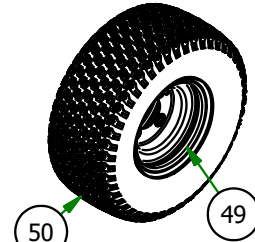

PARTS SECTION: TRANSAXLE & REAR WHEELS (CONT.)

022-2050-17
Wheel & Tire Assembly
18x8.50-8