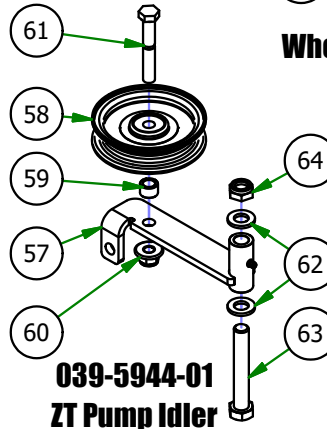

PARTS SECTION: TRANSAXLE & REAR WHEELS (CONT.)

022-2050-17
Wheel & Tire Assembly
18x8.50-8

035-5450-00
Push Rod-Right

039-0035-01
2017 MZ/Magnum Brake Plate Assembly

022-8050-00
Wheel & Tire Assembly
18x9.50-8

035-5451-00
Push Rod-Left

039-5944-01
ZT Pump Idler

035-5450-00 Parts List			
ITEM	QTY	PART NUMBER	DESCRIPTION
41	2	013-6051-00	3/8" Fine Threaded Jam Nut
42	1	035-5450-00	Push Rod - Right
43	1	048-3000-00	Spherical Rod End - Outlaw
44	1	099-2009-00	Quick Release Ball Joint
035-5451-00 Parts List			
ITEM	QTY	PART NUMBER	DESCRIPTION
45	2	013-6051-00	3/8" Fine Threaded Jam Nut
46	1	035-5451-00	Push Rod - Left
47	1	048-3000-00	Spherical Rod End - Outlaw
48	1	099-2009-00	Quick Release Ball Joint
022-2050-17 Parts List			
ITEM	QTY	PART NUMBER	DESCRIPTION
49	1	022-2055-17	Wheel, 8.50-8, 42" MZ
50	1	022-8027-00	Tire, 18x8.50-8, 42" MZ
022-8050-00 Parts List			
ITEM	QTY	PART NUMBER	DESCRIPTION
51	1	022-8026-00	rear rim for a 48in
52	1	022-8025-00	18 x 9.50 - 8 Tire Only MZ