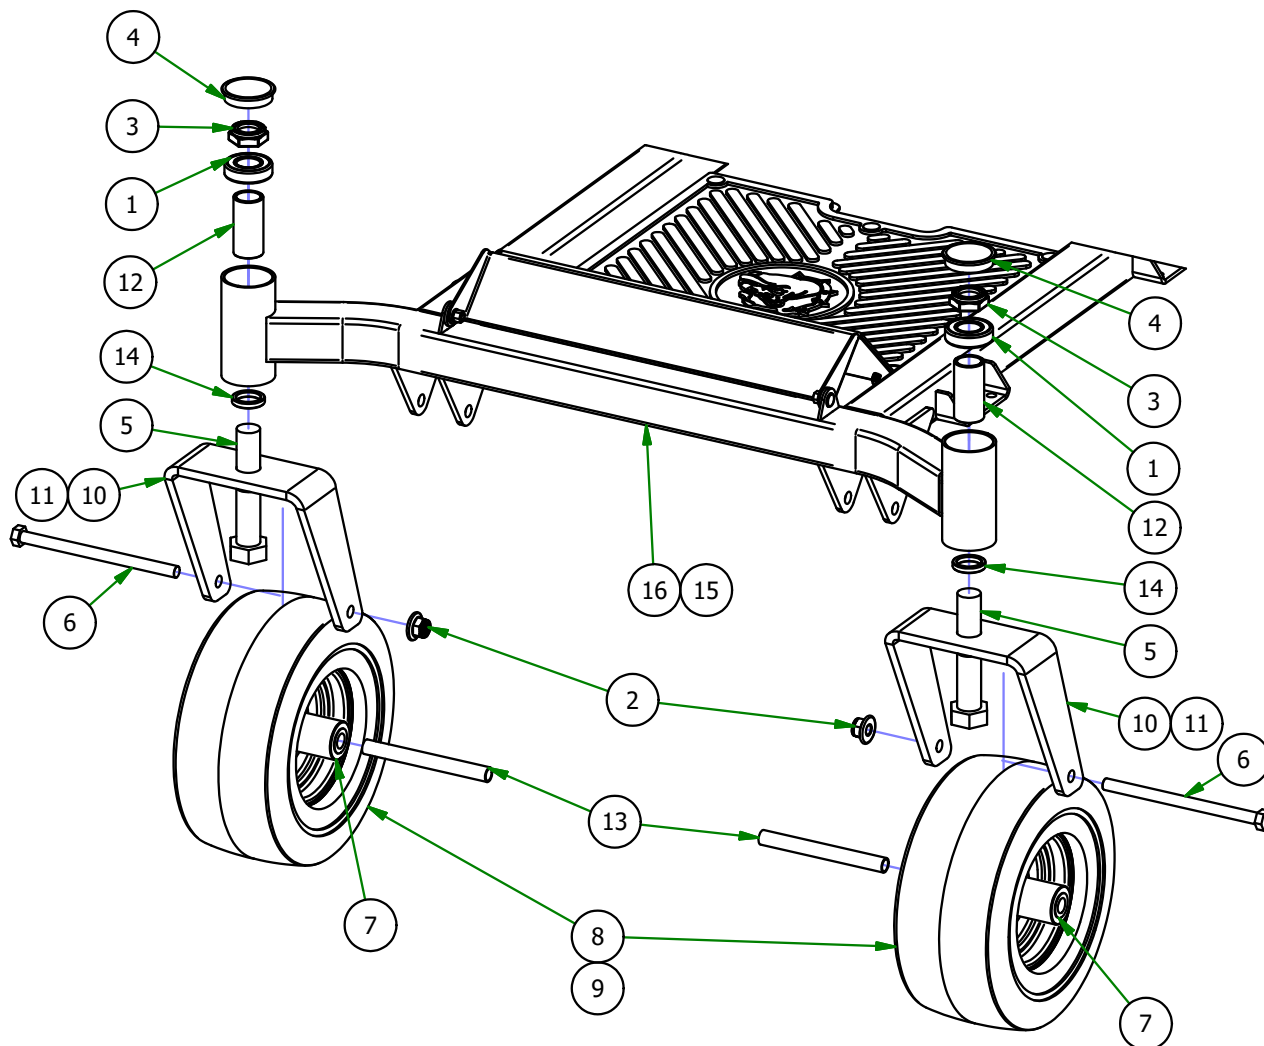

PARTS SECTION: FRONT FORK ASSEMBLY

Parts List				Parts List			
ITEM	QTY	PART NUMBER	DESCRIPTION	ITEM	QTY	PART NUMBER	DESCRIPTION
1	4	010-1050-00	Caster Bearing 2016 - 1641 Bearing	9	2	022-8051-00	11x4-5 MZ Front Tire Assembly (42" MZ Only)
2	2	013-8050-00	1/2-13 Nylon Flange Nut	10	2	023-0002-00	2017 MZ Front fork
3	2	013-9004-00	1" Fine Thread 1/2 Nylock Nut	11	2	023-0005-00	MZ 8mm Front Fork (42" MZ Only)
4	2	014-2025-00	2017 Bearing Cover	12	2	025-0003-00	2016 Front Bearing Spacer
5	2	018-0005-00	1-14 x 5 Hex Bolt Grade 8 Zinc Yellow	13	2	025-0008-00	Front Wheel Spanner
6	2	018-0035-00	1/2 -13 x 7.5 Hex Bolt Grade 5	14	2	058-1000-00	Spacer, 1x1.375x.25
7	4	022-7009-00	Front Wheel Bearing	15	1	070-5420-00	2017 MZ/ZT 54"-60" Frame
8	2	022-8049-19	11x6-5 front tire & wheel assembly (Kenda)	16	1	070-5810-00	2017 MZ/ZT 42"-48" Frame