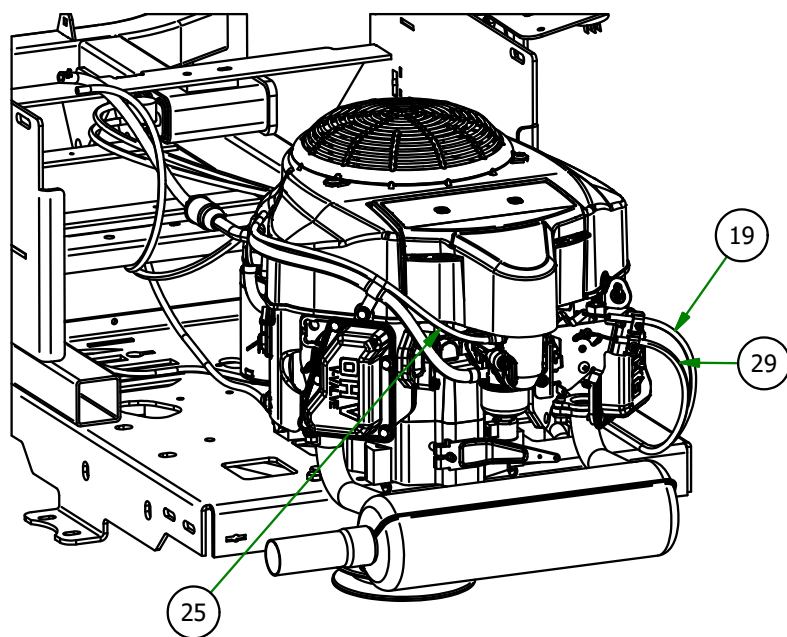

PARTS SECTION: ENGINE-KAWASAKI FR-651V (CONT.)