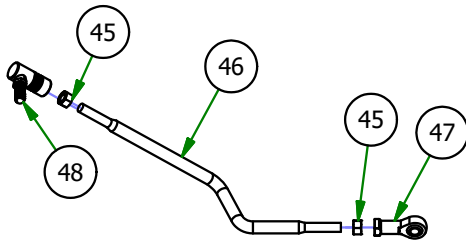

PARTS SECTION: TRANSAXLE & REAR WHEELS (CONT.)

022-2050-17
Wheel & Tire Assembly
18x8.50-8

035-5450-00
Push Rod-Right

039-0035-01
2017 MZ/Magnum Brake Plate Assembly

022-8050-00
Wheel & Tire Assembly
18x9.50-8

035-5451-00
Push Rod-Left

039-5944-01
ZT Pump Idler

035-5450-00 Parts List			
ITEM	QTY	PART NUMBER	DESCRIPTION
41	2	013-6051-00	3/8" Fine Threaded Jam Nut
42	1	035-5450-00	Push Rod - Right
43	1	048-3000-00	Spherical Rod End - Outlaw
44	1	099-2009-00	Quick Release Ball Joint
035-5451-00 Parts List			
ITEM	QTY	PART NUMBER	DESCRIPTION
45	2	013-6051-00	3/8" Fine Threaded Jam Nut
46	1	035-5451-00	Push Rod - Left
47	1	048-3000-00	Spherical Rod End - Outlaw
48	1	099-2009-00	Quick Release Ball Joint
022-2050-17 Parts List			
ITEM	QTY	PART NUMBER	DESCRIPTION
49	1	022-2055-17	Wheel, 8.50-8, 42" MZ
50	1	022-8027-00	Tire, 18x8.50-8, 42" MZ
022-8050-00 Parts List			
ITEM	QTY	PART NUMBER	DESCRIPTION
51	1	022-8026-00	rear rim for a 48in
52	1	022-8025-00	18 x 9.50 - 8 Tire Only MZ