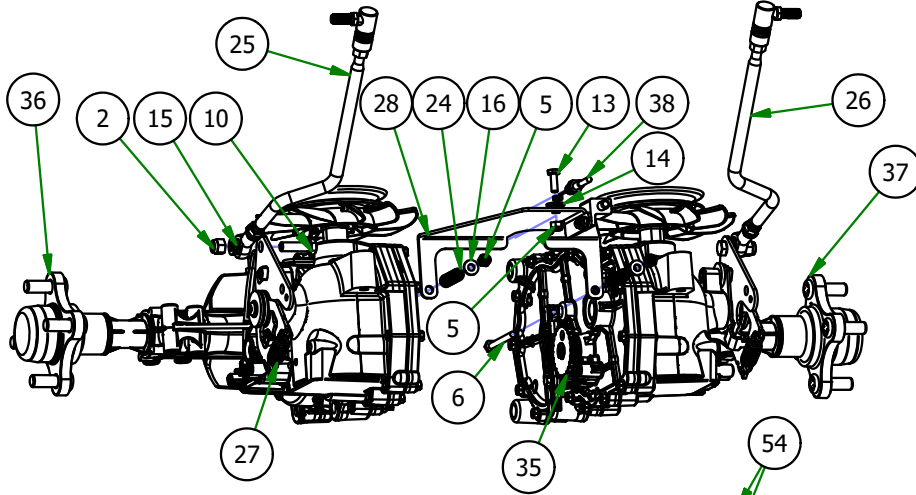

PARTS SECTION: TRANSAXLE & REAR WHEELS (CONT.)

022-2050-17
Wheel & Tire Assembly
18x8.50-8