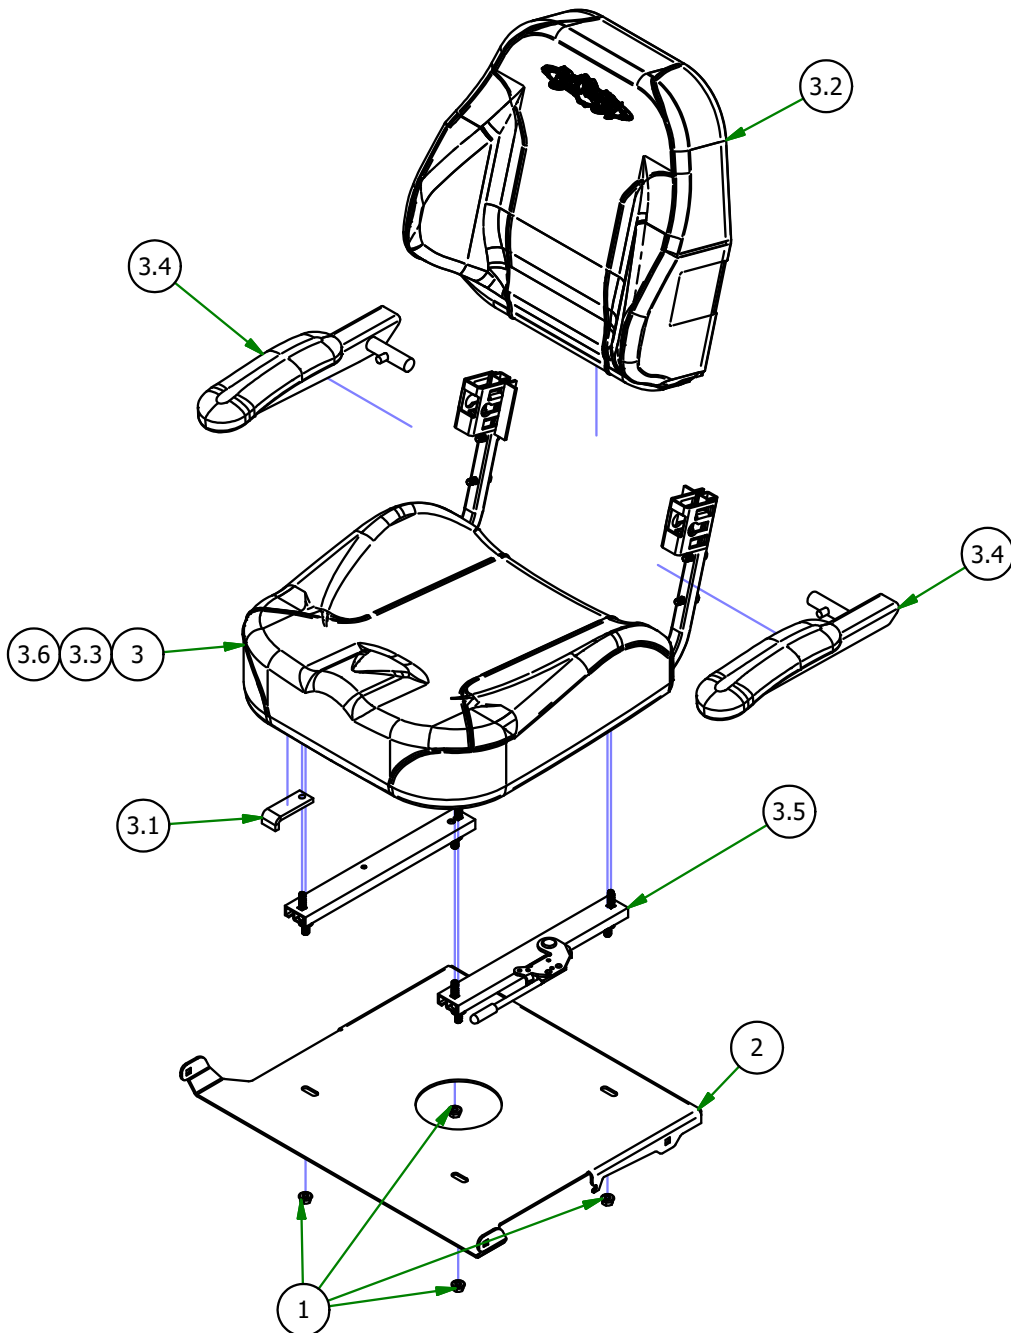

PARTS SECTION: SEAT ASSEMBLY (KAWASAKI MAGNUM ONLY)

Parts List				Parts List			
ITEM	QTY	PART NUMBER	DESCRIPTION	ITEM	QTY	PART NUMBER	DESCRIPTION
1	4	013-8049-00	5/16-18 NYLON INSERT FLANGE LOCKNUT ZINC	3.3	1	071-2051-00	2017 ZT Seat Cover For 071-2040-17
2	1	026-1016-00	Seat Plate 2016	3.4	1	071-2054-00	Arm Rest (Pair)
3	1	071-2040-17	2017 ZT Seat/ 2019 Magnum Kaw	3.5	1	071-5015-00	Seat Rails for Outlaw Seat/2020 ZT Elite/ZTAvenger
3.1	1	039-2157-00	Black Seat Stop from Seat King	3.6	1	071-8062-00	2014 Magnum Seat Switch
3.2	1	071-2050-00	2017 ZT Back Cover For 071-2040-17