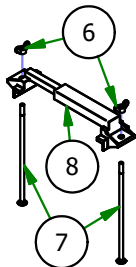

043-8929-00
Hold Down Assembly