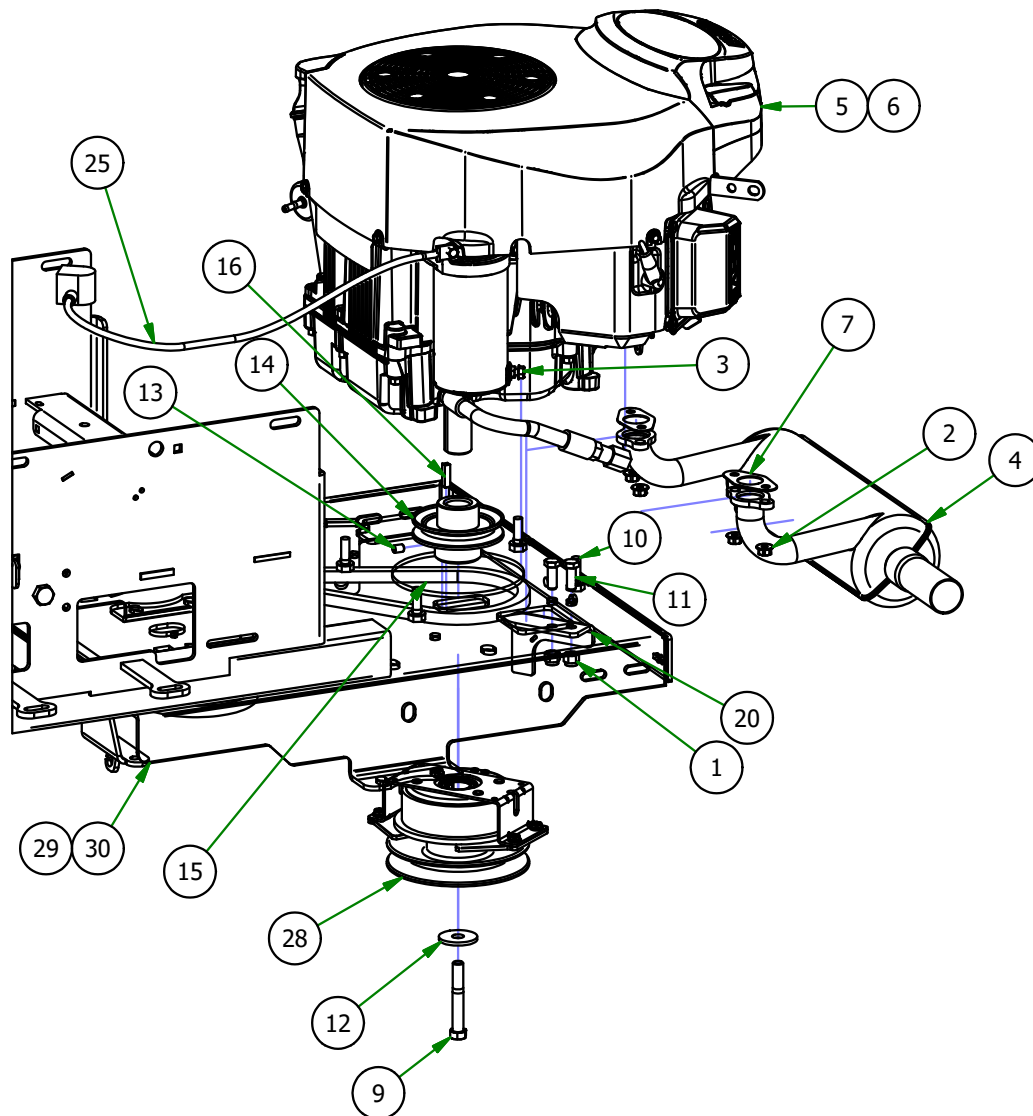

PARTS SECTION: ENGINE-KOHLER KT-725 & KT-740

Parts List				Parts List			
ITEM	QTY	PART NUMBER	DESCRIPTION	ITEM	QTY	PART NUMBER	DESCRIPTION
1	2	013-5041-00	3/8 Nylock Nut	17	1	051-2014-00	37" Fuel Line Assembly
2	4	013-8240-00	M8 Flange Nut for Kohler Exhaust	18	1	051-5401-00	Oil drain Hose
3	1	013-9001-00	1/4-20 Hex Flange Nuts Zinc w/Serrations	19	1	054-8017-00	Choke
4	1	015-0051-00	Kohler Muffler	20	1	057-5900-00	2017 MZ Clutch Stop
5	1	015-2014-00	Kohler MZ Magnum 740cc	21	1	063-5002-00	KT-725 & KT-740 Precleaner
6	1	015-2015-00	Kohler KT-725	22	1	063-5003-00	KT-725 & KT-740 Air Element
7	2	015-2751-00	Exhaust Gasket	23	1	063-5004-00	KT-725 & KT-740 Oil Filter
8	2	015-8000-00	Spark Plug	24	1	063-6000-00	Universal Fuel Filter
9	1	018-0007-00	7/16"-20 x 3" Hex Bolt Gr. 8	25	1	064-0030-00	Ground Cable
10	4	018-1075-00	3/8 x 1 1/8 bolt	26	1	064-5301-00	12" Red Battery Cable
11	2	018-6049-00	3/8" x 1" Hex Bolt	27	1	067-0015-02	MZ Kohler EPA Canister Assembly
12	1	019-0010-00	Clutch Washer	28	1	070-0055-00	Clutch
13	1	030-6029-00	3/8" Set Screw	29	1	070-5420-00	2017 MZ/ZT 54"-62" Frame
14	1	033-2010-00	3-3/4" Motor Pulley	30	1	070-5810-00	2017 MZ/ZT 42"-48" Frame
15	1	041-6400-00	Pump Belt	31	1	079-3460-01	2017 MZ Magnum Control Panel
16	1	042-6030-00	1/4" x 1" Key	32	1	079-3460-02	2017 MZ Control Panel Assembly