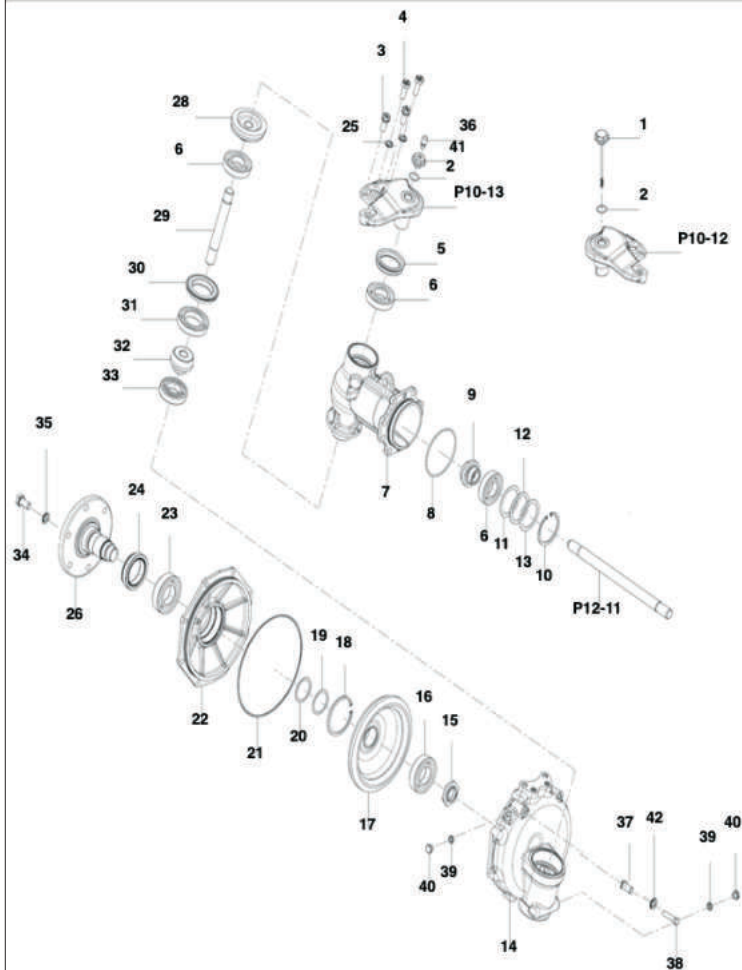

(CHASSIS)

(GEAR CASE, FRONT AXLE)-19

(GEAR CASE, FRONT AXLE)-19

Key	Part No	Part Name	QTY
1	TA00033805A	OIL LEVEL	1
1	TA00041646A	OIL LEVEL	1
2	24311-000220	O-RING	2
3	TA000334688	BOLT W/WASHER	4
4	TA00033475A	REAMER BLOT	4
5	FE78010000B	OIL SEAL	2
6	24101-062074	BALL BEARING	6
7	TA00033457C	HOUSING FRONT GEAR	2
7	TA00041533B	HOUSING FRONT GEAR	2
8	24321-001050	O-RING	2
9	TA00033461A	FRONT FIRST PINION	2
10	22252-000720	SNAP RING	2
11	TA00033489A	SHIM 0.2T	2
12	TA00033488A	SHIM 0.3T	2
13	TA00033487A	SHIM 0.5T	2
14	TA00033458B	HOUSING FRONT GEAR	2
15	TA00033481A	LOCK NUT	2
16	24101-062084	BALL BEARING	2
17	TA00033474A	GEAR BRVEL 49T	2
18	22252-000850	SNAP RING	2
19	TA00033486A	SHIM 0.2T	1
20	TA00033485A	SHIM 0.5T	1
21	TA00033939A	O-RING	2
22	TA00033459B	HOUSING FRONT BEARING	1
23	24101-062094	BALL BEARING	2
24	TA00041359A	OIL SEAL	2
25	22217-120000	WASHER	2
26	TA00033460B	FRONT SPINDLE	2
27	TA00033469A	BOLT W/WASHER	16
28	TA00033463A	GEAR, FRONT SECOND SHAFT	2
29	TA00033464A	FRONT SECOND SHAFT	2
30	TC60110000A3	BALL BEARING	2
31	24101-060104	BALL BEARING	2
32	TA00033473A	GEAR BRVEL 11T	2
33	TC60340000A4	BEARING	2
34	TD23120000A4	BOLT(M14x1.5P)	12
35	22217-140000	WASHER	12
36	TA00049842A	AIR BREATHER	1
37	TA00058614A	STOPPER BOSS	2
38	26112-100502	HEX NUT	2
39	22190-100000	WASHER,SEAL	4
40	23887-100002	PLUG,HEX	4
41	TA00049843A	PLUG	1
42	22217-100000	SPRING WASHER	2