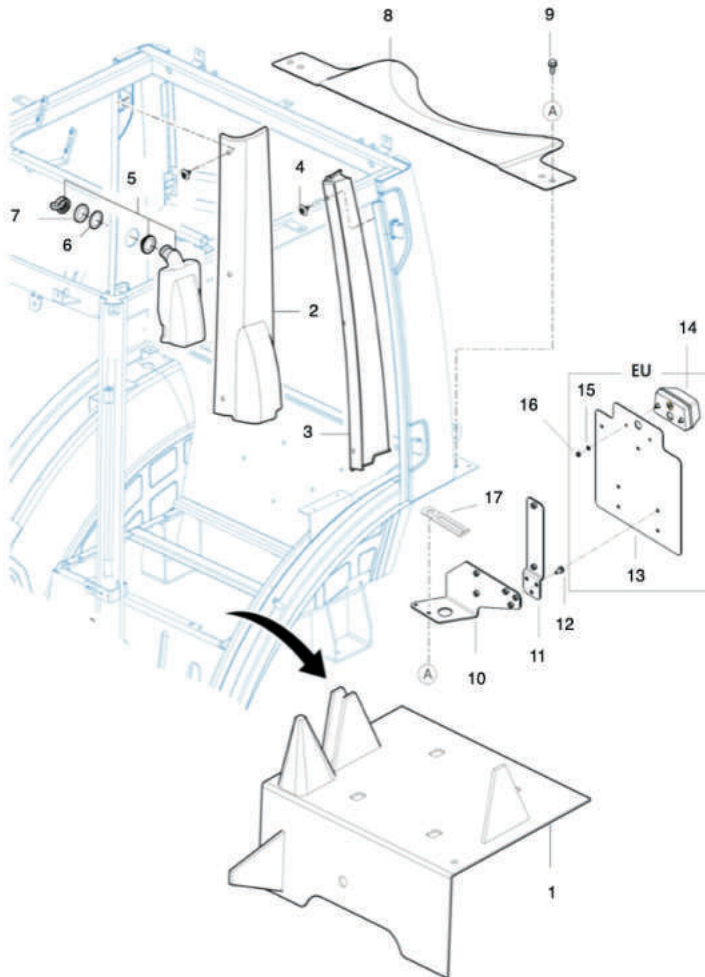

(CHASSIS)

(PILLAR COVER ASS'Y)-(195)

(PILLAR COVER ASS'Y)-(195)

Key	Part No	Part Name	QTY
1	TA00056018B	SEAL, SEAT	1
2	TA00055487A	COVER , B PILLAR/RH	1
3	TA00055488A	COVER , B PILLAR/LH	1
4	TA00055471A	RIVET SET, Ivory	6
5	TA00055521A	WASHER TANK ASSY , 2 MOTOR	1
6	TA00055523A	RUBBER , CAP FIX	1
7	TA00055522A	NUT , WASHER TANK	1
8	TA00063455A	COVER , FUEL TANK	1
9	26014-060202	WASHER ASS'Y HEX BOLT	4
10	TA00064108A	BRACKET, NUMBER PALTE	1
11	TA00064123A	BRACKET	1
12	26106-060142	HEX FLANGE BOLT	3
13	TA00018438B	BRACKET, NUMBER PALTE	1
14	FBK182000EA	LAMP, NUMBER PALTE	1
15	22217-050000	SPRING WASHER	1
16	26716-050002	HEX NUT	1
17	TA00057754A	CLAMP	1