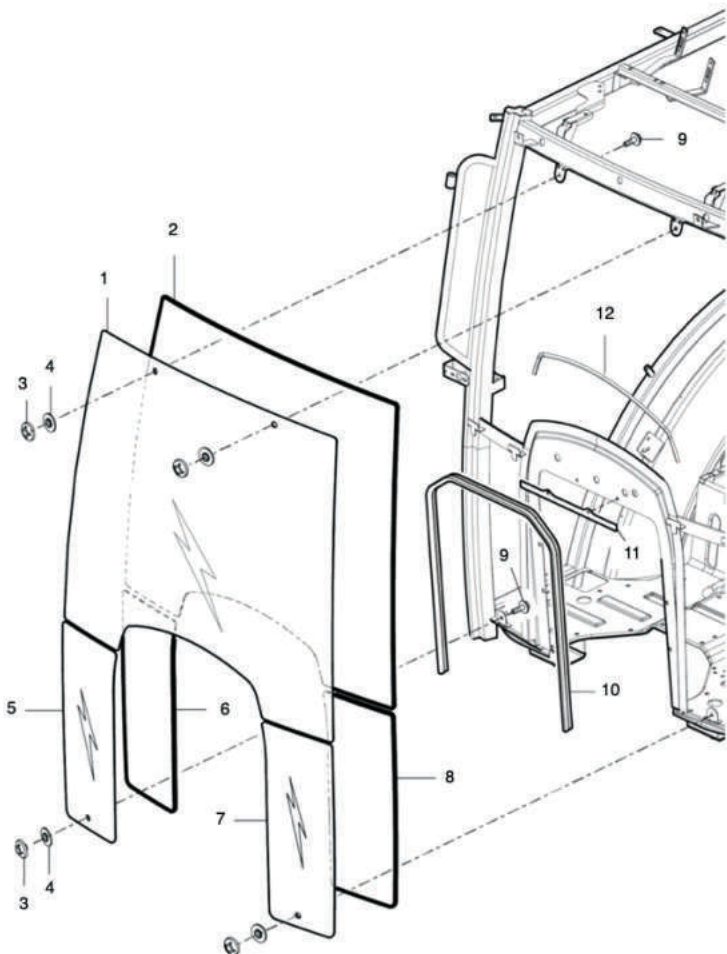

(CHASSIS)

(FRONT WINDOW ASS'Y)-(196)

(FRONT WINDOW ASS'Y)-(196)

Key	Part No	Part Name	QTY
1	TA00055383A	GRASS , FR/UPR	1
2	TA00055384A	INSULATOR , GRASS/UPR	1
3	TA00051656A	NUT COMP , GLASS	4
4	TA00051654A	GROMMET , 13X17X02	4
5	TA00055390A	GRASS , FR/LOW/RH	1
6	TA00055388A	INSULATOR , FR/LOW	1
7	TA00055387A	GRASS , FR/LOW/LH	1
8	TA00055388A	INSULATOR , FR/LOW	1
9	26014-060122	WASHER ASS'Y HEX BOLT	4
10	TA00055531B	INSULATOR , FRAME DASH	1
11	TA00064109A	PLATE , FIX INSULATOR	1
12	TA00055658A	INSULATOR , DASH FRAME	1