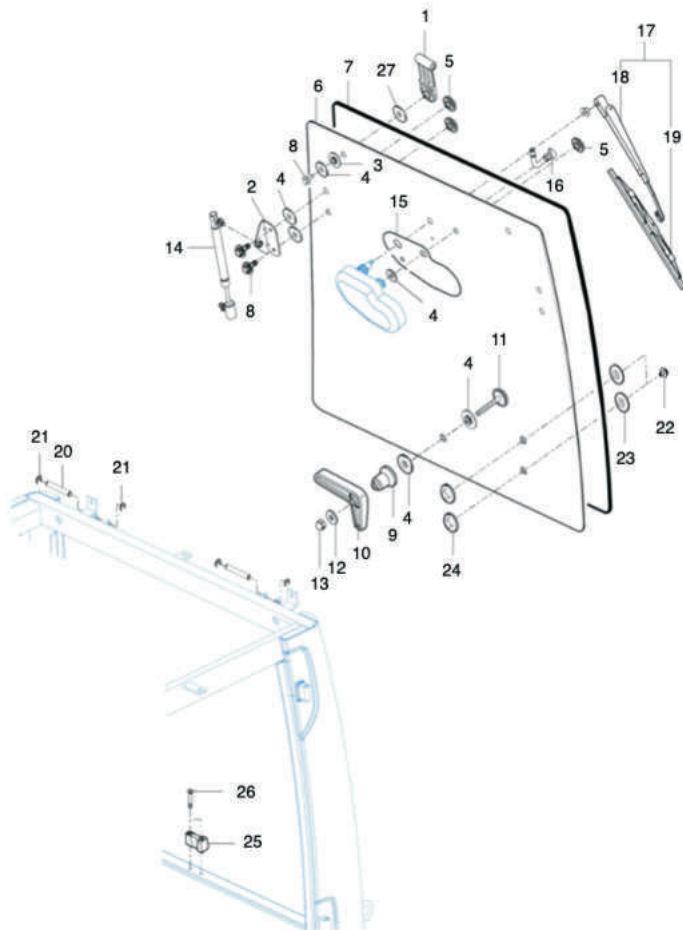

(CHASSIS)

(REAR WINDOWS ASS'Y)-(198)

(REAR WINDOWS ASS'Y)-(198)

Key	Part No	Part Name	QTY
1	TA0005393A	HINGE, REAR GLASS/M6	2
2	TA00064113A	BRACKET COMP, RR/DAMPER	2
3	TA00055431A	WASHER, 7X36X3	2
4	TA00051654A	GROMMET, 13X17X02	8
5	TA00051656A	NUT COMP, GLASS	4
6	TA0005394A	GLASS, REAR	1
7	TA0005395A	INSULATOR, RR / GLASS	1
8	26014-060122	BOLT, HEX/SPL	6
9	TA0005396A	SPACE, HANDLE/REAR	1
10	TA0005397A	HANDLE, GLASS/REAR	1
11	TA0005398A	BOLT COMP, GLASS /M8L	1
12	TA0005399A	WASHER(08X22X02)	1
13	26656-080002	NUT, CAP	1
14	TA00055400A	DAMPER ASSY, RR	2
15	TA00055401A	LABEL, COVER	1
16	TA00055403A	NOZZLE SET	1
17	TA00055404A	WIPER & BRADE ASSY, RR	1
18	TA00055673A	ARM	1
19	TA00055674A	BRADE,12	1
20	TA00055405A	PIN, RR / HINGE	2
21	22272-000070	SNAP RING(E TYPE)	4
22	26014-060122	BOLT, HEX/SPL	2
23	TA00051654A	GROMMET, 13X17X02	2
24	TA00051656A	NUT COMP, GLASS	2
25	TA00055406A	STOPPER, RR/LOCK	1
26	26022-060402	SCREW, C/R PAN	2
27	TA00057999A	SPACER	2