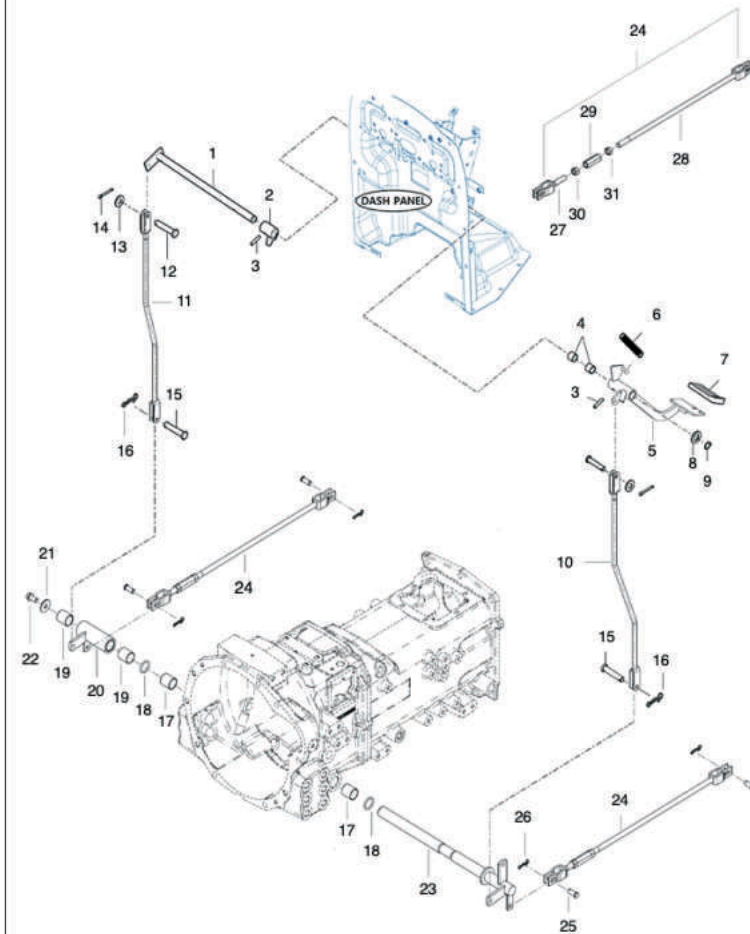

(CHASSIS)

(BRAKE PEDAL)-90

(BRAKE PEDAL)-90

Key	Part No	Part Name	QTY
1	TA00064082A	ARM COMP, BRAKE	1
2	TA00064083A	ARM COMP, PARKING	1
3	22351-080036	SPRING PIN	2
4	TA00051760A	BUSH, 20X23X20	2
5	TA00064084A	PEDAL COMP, BRAKE	1
6	TA00052470A	RETURN SPRING, CLUTCH	1
7	TA00055564A	PAD	1
8	22137-200000	WASHER, PLAIN	1
9	22242-000200	SNAP RING(C-TYPE)	1
10	TA00054019A	BRAKE ROD(L)	1
11	TA00054021A	BRAKE ROD(R)	1
12	TA00051397A	PIN	2
13	22137-080000	WASHER, PLAIN	2
14	22417-200200	COTTER PIN	2
15	22487-080160	PIN	2
16	22360-080000	SNAP PIN	2
17	24550-025300	DRY BUSH	2
18	24311-000250	O-RING	2
19	24550-025300	DRY BUSH	2
20	TA00064085A	LINK ASSY, BRAKE	1
21	22157-100000	PLAIN WASHER	1
22	26106-100202	HEX FLANGE BOLT	1
23	TA00054012C	SHAFT ASSY, BRAKE	1
24	TA00038925A	BRAKE ROD ASS'Y	2
25	22487-100200	PIN	4
26	RR51230000C	SNAP PIN	4
27	TA00036183A	ROD	2
28	TA00038927A	ROD	2
29	TT67010000A	TURN BUCKLE	2
30	TT67040000A	NUT	2
31	26716-120002	HEX NUT	2