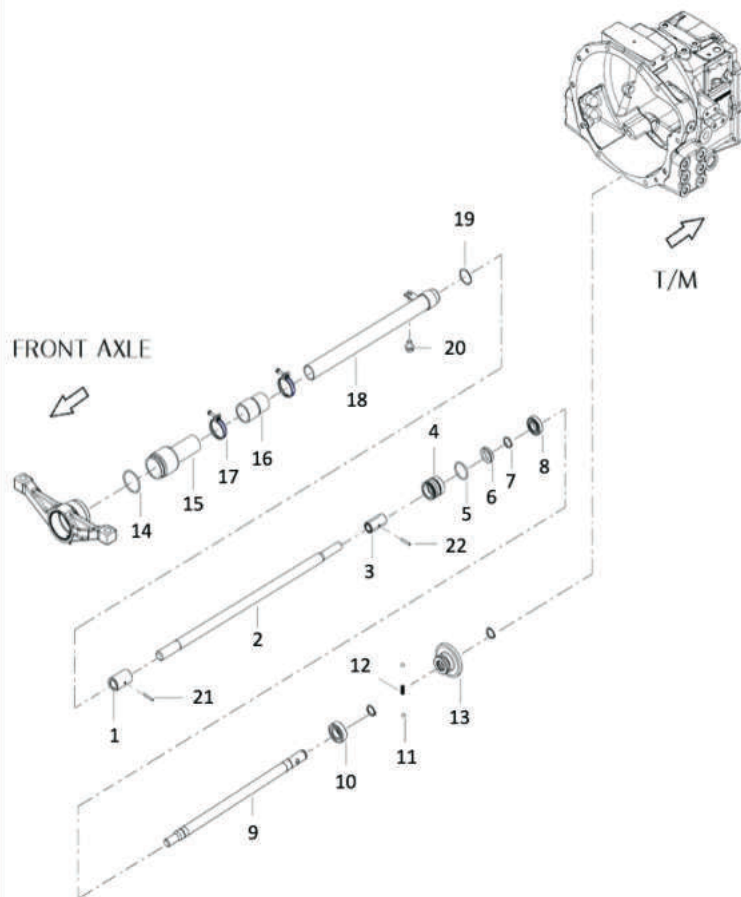

(CHASSIS)

(FRONT DRIVE SHAFT)-72

(FRONT DRIVE SHAFT)-72

Key	Part No	Part Name	QTY
1	NT150800008	COUPLE RING R	1
2	TA00038621C	PROPELLER SHAFT	1
3	TA00038620B	4WD DRIVE JOINT	1
4	TA00038089A	OIL SEAL HOUSING	1
5	24311-000410	O-RING	1
6	24421-254008	OIL SEAL	1
7	22242-000250	SNAP RING	3
8	24101-060050	BALL BEARING	1
9	TA00038094B	4DN DRIVE SHAFT	1
10	24101-062054	BALL BEARING	1
11	24190-110001	STEEL BALL	2
12	TA00038591A	SPRING	1
13	TA00038090D	4DN DRIVEN GEAR	1
13	TA00050634A	4DN DRIVEN GEAR	1
14	24321-000550	STOP O-RING	1
15	TA00040522A	SHAFT COVER(FRONT)	1
16	TA00040524C	SHAFT COVER BOOTS	1
17	23000-048000	HOSE CLAMP	2
18	TA00040523C	SHAFT COVER(BACK)	1
19	24341-000380	STOP O-RING	1
20	26106-120162	HEX FLANGE BOLT	1
21	22351-040036	SPRING PIN	1
22	22351-050030	SPRING PIN	1