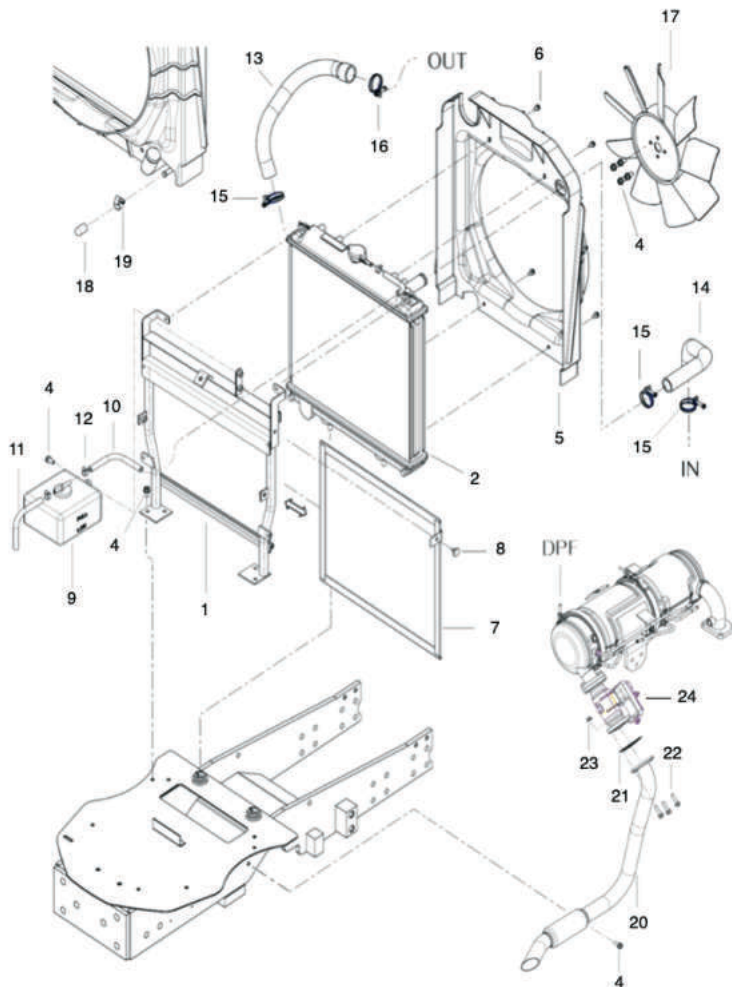

(CHASSIS)

(ENGINE SUB)-161

(ENGINE SUB)-161

Key	Part No	Part Name	QTY
1	TA00064106A	RADIATOR BRACKET ASSY	1
1	TA00054696B	RADIATOR BRACKET ASSY	1
2	HRA1203000B	RADIATOR	1
2	EA00003972A	RADIATOR	1
3	26014-060252	BOLT W/WASHER	2
4	26106-080162	HEX FLANGE BOLT	7
5	TA00040421B	SHROUD	1
5	TA00059144A	SHROUD	1
6	HRA1203200A	SCREW	4
7	TA00040713C	MESH, DUST	1
7	TA00059146A	MESH, DUST	1
8	CA00009493A	FIX BOLT	1
9	TA00041471A	SUB TANK, COOLING WATER	1
10	23980-730250	FLOT HOSE	1
11	23980-730800	FLOT HOSE	1
12	23080-013000	HOSE CLIP	2
13	TA00039707A	COOLING WATER HOSE B	1
13	TA00049957A	COOLING WATER HOSE B	1
14	TA00060737A	COOLING WATER HOSE A	1
14	TA00060727A	COOLING WATER HOSE A	1
15	23010-038000	HOSE BAND	3
16	23010-040000	HOSE BAND	1
17	TA00048457A	COOLING FAN	1
17	TA00036706A	COOLING FAN	1
18	HRC1201200A4	CAP	1
19	23000-016000	HOSE CLIPS	1
20	TA00060420A	EXHAUST PIPE ASS'Y	1
21	EA00006088A	GASKET	1
22	26106-080302	HEX FLANGE BOLT	3
23	26367-080002	HEX FLANGE NUT	3
24	EA00005795B	ELECTRONIC EXHAUST VALVE ASS'Y	1