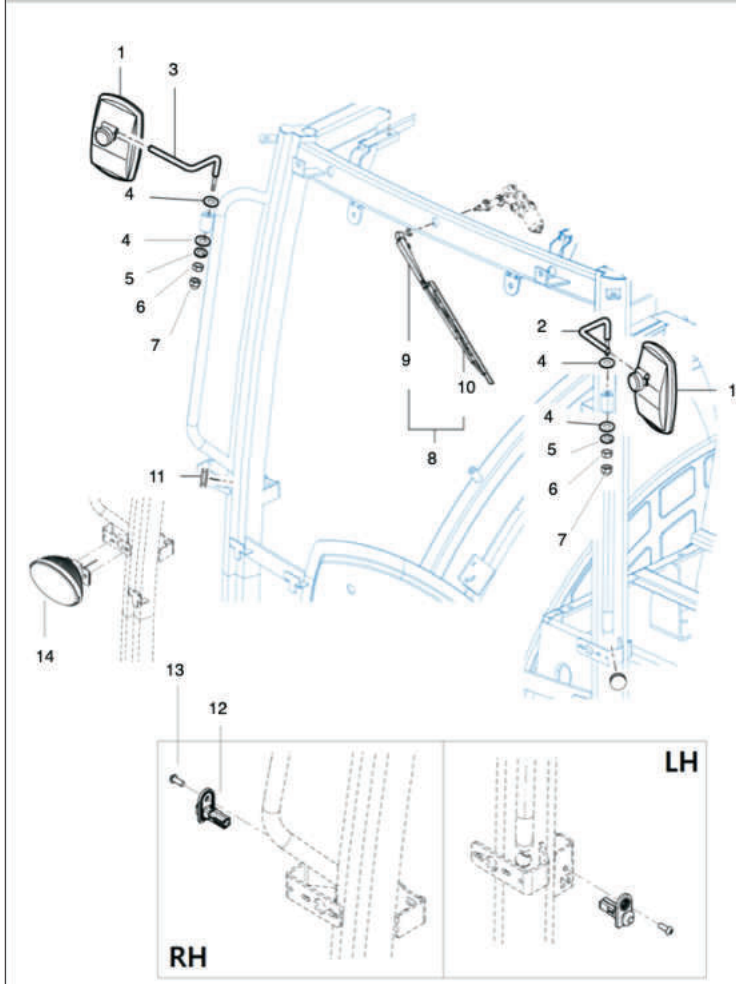

(CHASSIS)

(SIDE MIRROR ASS'Y)-(199)

(SIDE MIRROR ASS'Y)-(199)

Key	Part No	Part Name	QTY
1	TA00055422A	MIRROR ASSY	2
2	TA00064114A	STAY , LH MIRROR	1
3	TA00064115	STAY , RH MIRROR	1
4	22137-10000	PLAIN WASHER	4
5	22217-10000	SPRING WASHER	2
6	26716-100002	HEX NUT	2
7	26656-100002	HEX BOLT, CAP	2
8	TA00055424A	WIPER ARM&BLADE ASSY	1
9	TA00055453A	ARM , WIPER	1
10	TA00055454A	BLADE ASSY	1
11	TA00051635A	CAP , RUBBER 20	4
12	HA00001249A	SWITCH, DOOR	2
13	26557-060162	SCREW	2
14	HA00001750A	LAMP ASSY , COMBINATION	2