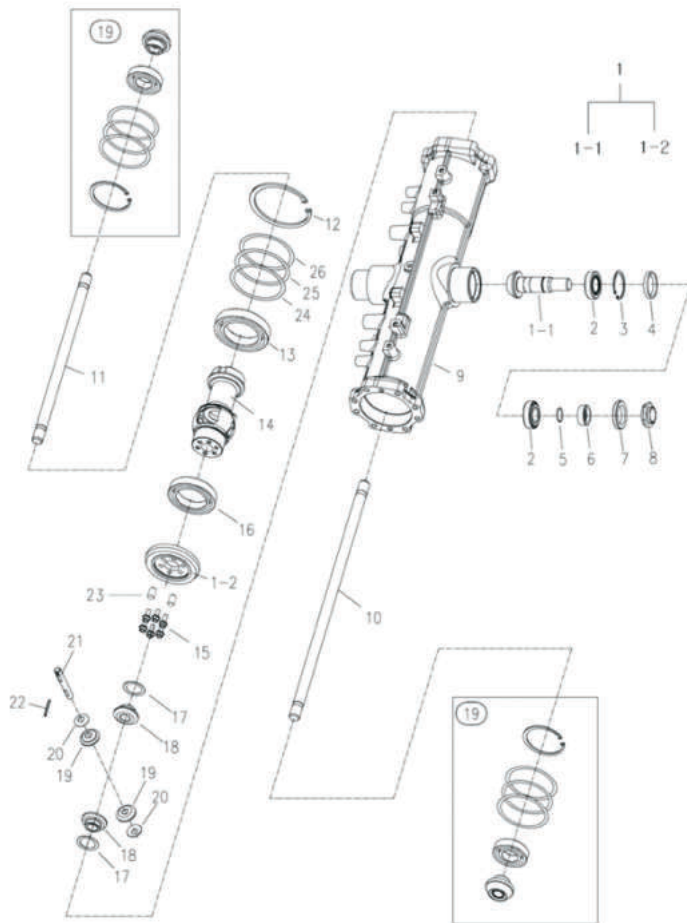

(CHASSIS)

(RING GEAR, DIFFERENTIAL GEAR)-12

(RING GEAR, DIFFERENTIAL GEAR)-12

Key	Part No	Part Name	QTY
1	TA00033454C	RING GEAR ASS'Y	1
1-1	TA00033455B	DRIVE PINION	1
1-2	TA00033456C	RING GEAR	1
2	24141-320060	ROLLER BEARING	2
3	22252-000550	SNAP RING	1
4	TA00033478A	COLLAR	1
5	24311-000300	O-RING	1
6	TA00033471A	BUSH	1
7	24421-405508	OIL SEAL	1
8	TA00033472A	NUT	1
9	TA00033449A	CASE	1
9	TA00041532A	CASE	1
10	TA00033466A	FRONT FIRST SHAFT	1
10	TA00041539A	FRONT FIRST SHAFT	1
11	TA00033462A	FRONT FIRST SHAFT	1
11	TA00041540A	FRONT FIRST SHAFT	1
12	22252-001100	SNAP RING	2
13	24101-060144	BALL BEARING	1
14	TA00033451B	DIFFERENTIAL CASE	1
15	22351-080040	PIN	2
16	TA00038928A	HEX FLANGE BOLT	6
17	24101-060134	BALL BEARING	2
18	TC57120000A4	LINER	2
19	TC57090000A4	DIFFERENTIAL GEAR 14	2
20	TC57100000A4	DIFFERENTIAL GEAR 10	2
21	TC57130000A4	LINER	2
22	TC57110000B4	SHAFT, DIFFERENTIAL PINION	1
23	22351-040040	SPRING PIN	1
24	TA00033482A	SHIM, 0.5T	1
25	TA00033483A	SHIM, 0.3T	1
26	TA00033484A	SHIM, 0.2T	1