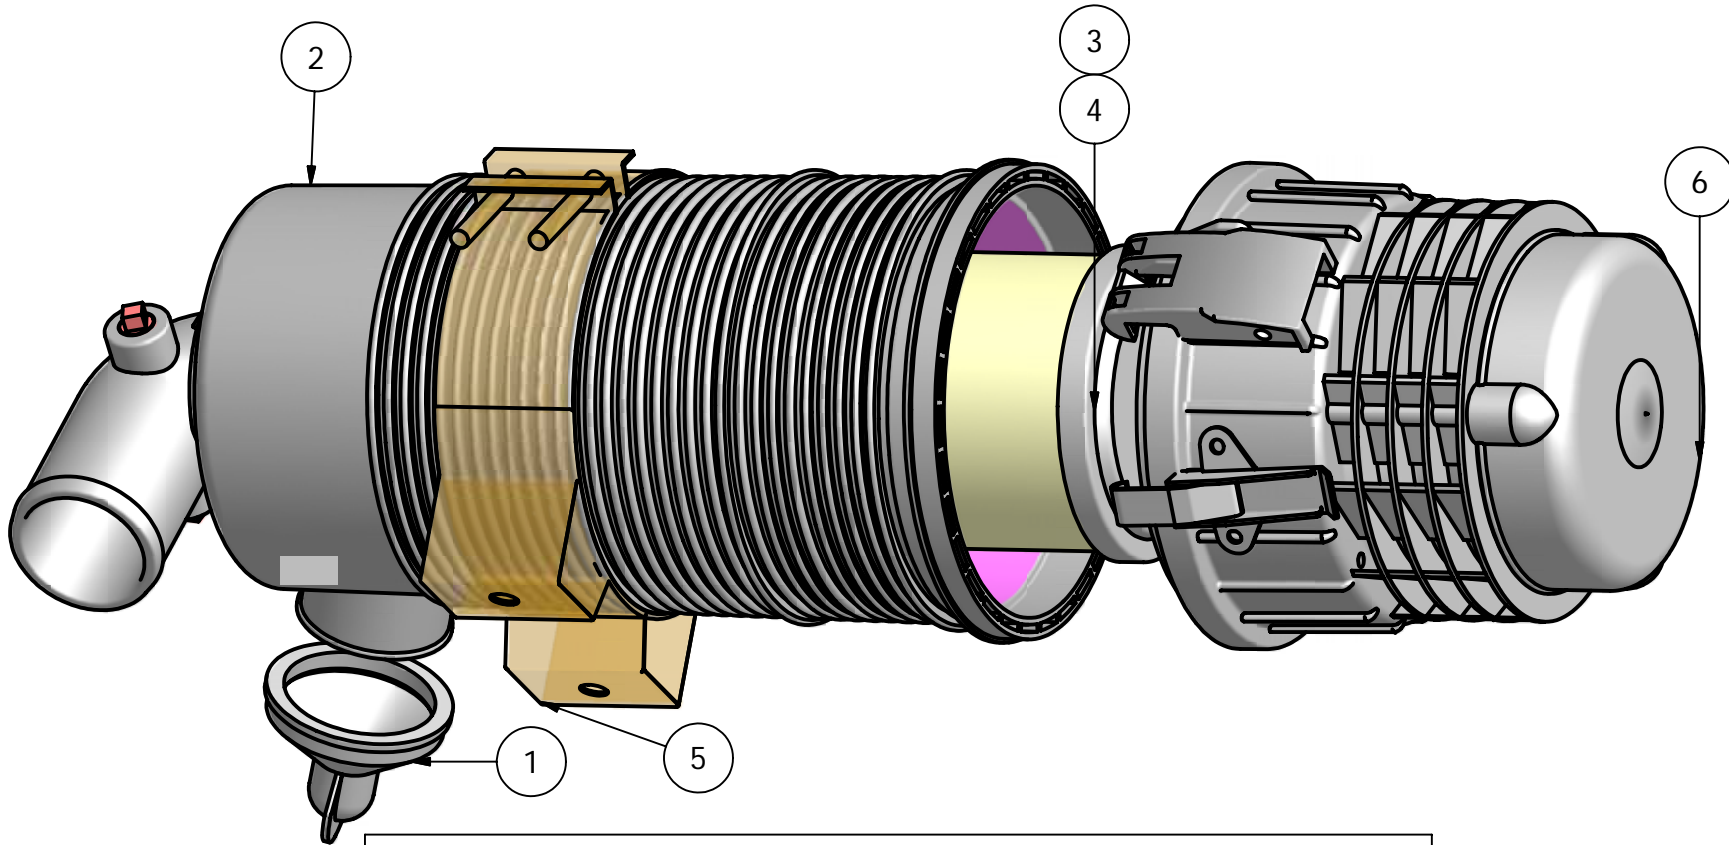

Parts List			
ITEM	QTY	PART NUMBER	DESCRIPTION
1	1	088-1020-00	Debris Plug
2	1	088-1018-00	Canister Body
3	1	063-2060-00	Inner Filter
4	1	063-2050-00	Outer Filter
5	1	088-1019-00	Mounting Bracket
6	1	088-1017-00	Diesel Air Filter