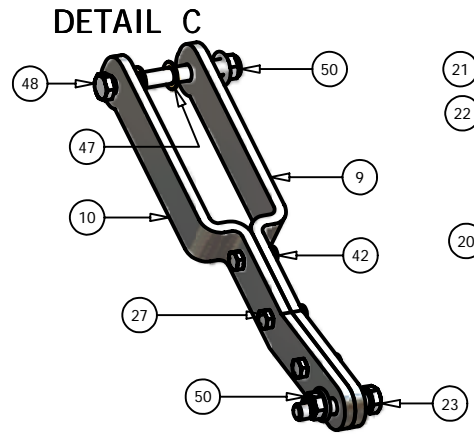

72" Deck

72" Deck			
ITEM	QTY	PART NUMBER	DESCRIPTION
1	1	041-0254-00	72" Deck Belt
2	1	060-7205-00	72" Deck
3	3	038-7230-00	72" Fusion Blade
4	3	037-6015-00	Spindle
5	2	014-7204-00	Pulley Guard
6	1	034-9035-00	Deck Idler Spring
7	3	033-7203-00	7" Deck Pulley
8	2	033-6001-00	4 3/4" Idler Pulley
9	2	031-6028-00	Deck Support Arm (Right)
10	2	031-6027-00	Deck Support Arm (Left)
11	2	033-5001-01	5 3/4" Flat Idler Pulley
12	1	039-6936-00	Deck Idler Arm
13	2	048-6056-00	Turnbuckle
14	2	046-6044-00	Female Yoke
15	2	046-6048-00	Male Yoke
16	2	047-6047-00	3" Chain
17	4	045-6043-00	5/16" Knob
18	6	022-5234-00	Anti-Scalp Rollers
19	1	018-5311-00	5/8" x 4" Hex Bolt
20	2	019-6017-00	.635 ID Plastic Washer
21	1	024-6034-00	Grease Fitting (Drive-In Type)
22	2	032-6033-00	5/8" ID x 1 1/8" Brass Bushing
23	2	018-6036-00	1/2" x 2 1/2" Hex Bolt
24	5	018-6012-00	3/8" x 1 1/4" Hex Bolt
25	13	019-5037-00	3/8" Lock Washer
26	17	013-6014-00	3/8" Hex Nut
27	18	018-5040-00	3/8" x 1 1/4" Hex Bolt
28	3	018-6019-00	1/2" x 1 1/2" Fine Thread Bolt
29	3	019-5007-00	1/2" Lock Washer
30	3	018-6021-00	5/8" x 1.5" Fine Threaded Bolt
31	3	019-4807-00	5/8" Lock Washer
32	2	025-5338-00	1 1/2" Pulley Spacer
33	1	025-5339-00	1 3/4" Pulley Spacer
34	1	018-6054-00	1/2" x 3 1/2" Bolt
35	6	013-5300-00	1/2" Flange Nut
36	6	018-5015-00	5/16" x 1" Hex Bolt
37	6	018-5019-00	1/2" x 4" Bolt (Grade 8)
38	2	013-6058-00	3/4" Left Handed Nut
39	4	018-6059-00	5/8" x 2 1/2" Hex Bolt
40	4	013-7021-00	5/8" Nylock Nut
41	2	013-6051-00	3/8" Fine Threaded Jam Nut
42	12	013-5041-00	3/8" Nylock Nut
43	2	019-5029-00	3/8" Flat Washer
44	3	018-5250-00	3/8" x 3/4" Hex Bolt
45	2	019-6042-00	.360 ID Plastic Washer
46	2	013-8047-00	5/16" Nylock Nut
47	4	019-5010-00	1/2" Brass Washer
48	2	018-7050-00	1/2" x 4 1/2" Bolt
49	3	019-6020-00	1/2" Cupped Washer
50	14	013-8050-00	1/2" Flange Lock Nut
51	1	025-5337-00	1 1/4" Pulley Spacer
52	3	030-6029-00	3/8" Set Screw
53	1	039-4880-00	2007 Hanger Plate
54	1	210-6005-00	Rubber Side Discharge
55	5	018-5020-00	5/16" x 1 1/2" Carriage Bolt
56	5	013-8049-00	5/16" Nylock Flange Nut
57	1	039-4881-00	2007 Lower Hanger Plate
58	1	018-7016-00	1/2" x 3" Bolt
59	1	206-6017-00	2007 Lower Hanger Plate