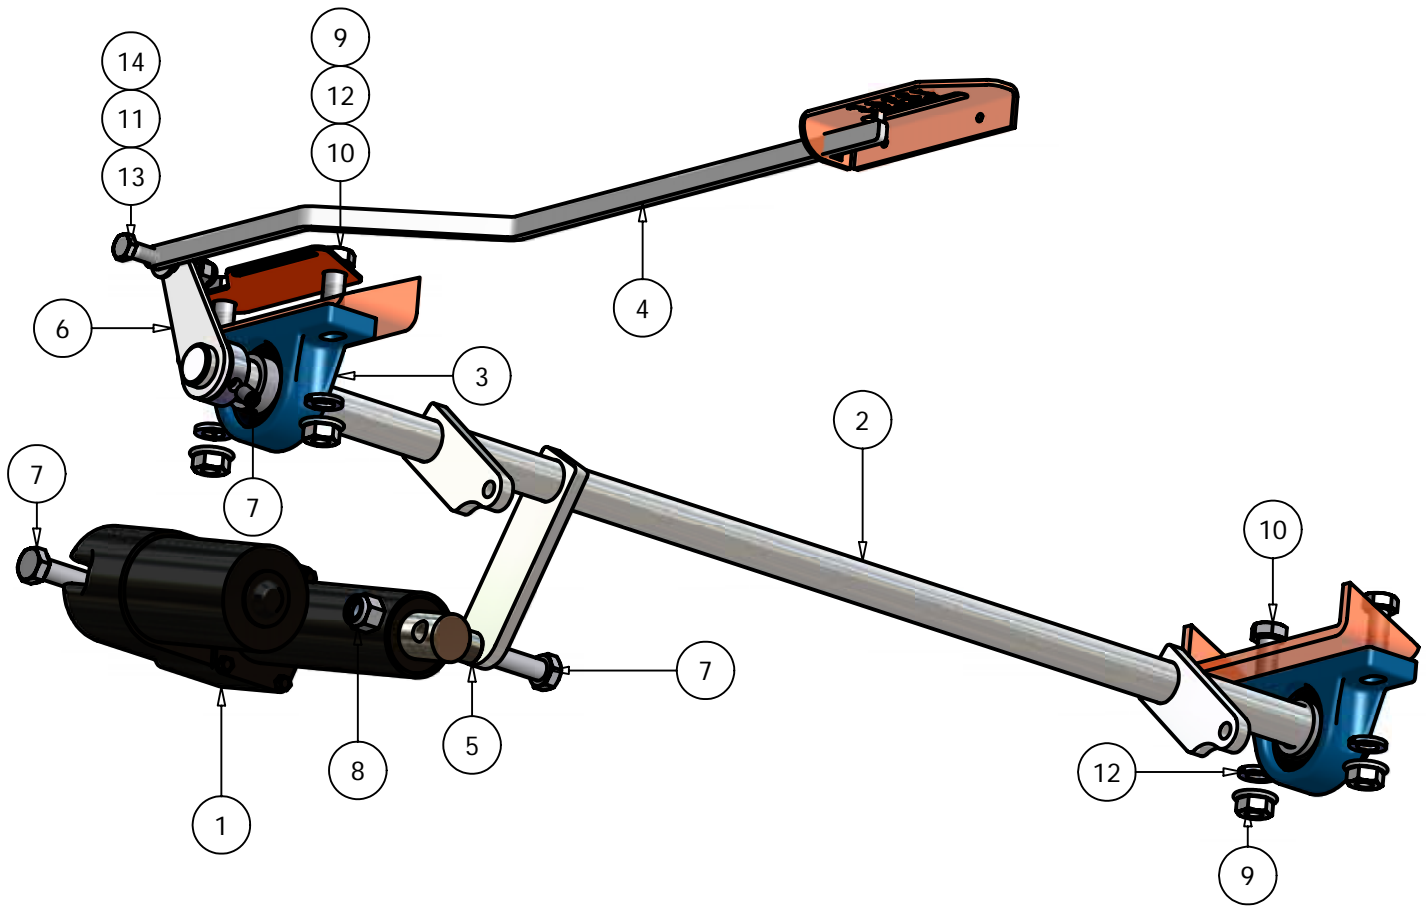

BAD BOY DIESEL PART MANUAL 2007

**35hp Caterpillar Diesel
28hp Caterpillar Diesel**

Click Page To View

Actuator Bar	3
Back Panel	4
Diesel Pump Plate	5
Wheel Motor	7
Floorboard	9
Seat Frame	10
Drive Arm	12
Suspension Front Wheel (Mfg. by Bad Boy, Inc)	14
Suspension Front Wheel	15
Rear Suspension	17
Diesel Tanks	18
Spindle	19
Hydraulic Cooler	20
Engine	21
Pulley Assembly	23
60" Deck	24
72" Deck	26
Air Filter	28
Wiring Schematic	29
Technical Support	30

Diesel Actuator Bar

Actuator Bar			
ITEM	QTY	PART NUMBER	DESCRIPTION
1	1	035-7033-00	Actuator
2	1	028-7930-00	Actuator Bar
3	2	017-7008-00	1" Pillow Block
4	1	028-5203-00	Height Indicator
5	2	019-5702-00	1/2" Washer
6	1	031-7000-00	2006 Height Indicator Lever
7	2	018-6036-00	1/2" x 2 1/2" Hex Bolt
8	2	013-6037-00	1/2" Nylock Nut
9	4	013-5300-00	1/2" Flange Nut
10	4	018-5600-00	1/2" x 1 1/2" Hex Bolt
11	1	019-6042-00	.360 ID Plastic Washer
12	4	019-5007-00	1/2" Lock Washer
13	1	018-6049-00	3/8" x 1" Hex Bolt
14	1	013-5041-00	3/8" Nylock Nut