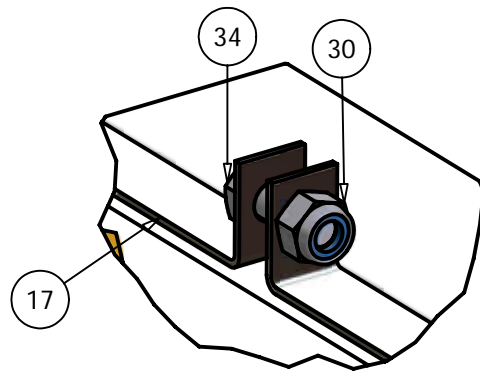

Diesel Seat Frame

DETAIL D

Seat Frame			
ITEM	QTY	PART NUMBER	DESCRIPTION
1	1	080-6010-00	Seat Frame
2	1	069-8054-00	Brake Lever
3	3	077-8073-00	Brake Handle Switch
4	4	018-8056-00	1024 x 1" Bolt
5	2	018-8051-00	9" Stove Bolt for Diesel (Aos gets 8")
6	2	013-8051-00	1/4" Wing Nut
7	1	068-8050-00	Diesel Battery
8	1	043-8929-00	Battery hold-down
9	2	062-8013-00	Filter Head
10	1	066-8048-00	Hydraulic Tank Cap
11	1	064-8055-00	Short Brake Cable
12	1	064-8056-00	Long Brake Cable
13	2	063-8014-00	Hydraulic Filter
14	4	024-5050-00	1/2" x 1/2" Filter Head Fitting
15	4	018-8052-00	1/4" x 3/4" Hex Bolt
16	1	067-9016-00	Hydraulic Tank
17	2	213-6001-00	Hydraulic Tank Strap
18	2	024-5205-00	3/8" X 3/8" Hose Barb
19	2	024-5203-00	1/2" x 1/2" Filter Head Fitting (90 Degree)
20	1	055-8018-00	Throttle
21	2	034-8045-00	Seat Spring
22	2	014-8047-00	1 1/2" Spring Cap Cover
23	2	019-5029-00	3/8" Flat Washer
24	2	018-6012-00	3/8" x 1 1/2" Hex Bolt
25	4	019-5037-00	3/8" Lock Washer
26	8	013-6014-00	3/8" Hex Nut
27	2	019-8051-00	5/16" Lock Washer
28	2	013-8043-00	5/16" Nut
29	1	054-8016-00	Choke
30	2	013-8047-00	5/16" Nylock Nut
31	2	018-5200-00	1024 X 5/8" Buttonhead Bolt
32	2	018-8059-00	5/16" x 1 3/4" Hex Bolt
33	4	019-4008-00	1/4" Lock Washer
34	2	018-8063-00	5/16" x 3/4" Hex Bolt
35	1	029-8059-00	Piezo Buzzer
36	1	077-6000-00	Momentary Start Switch- Diesel