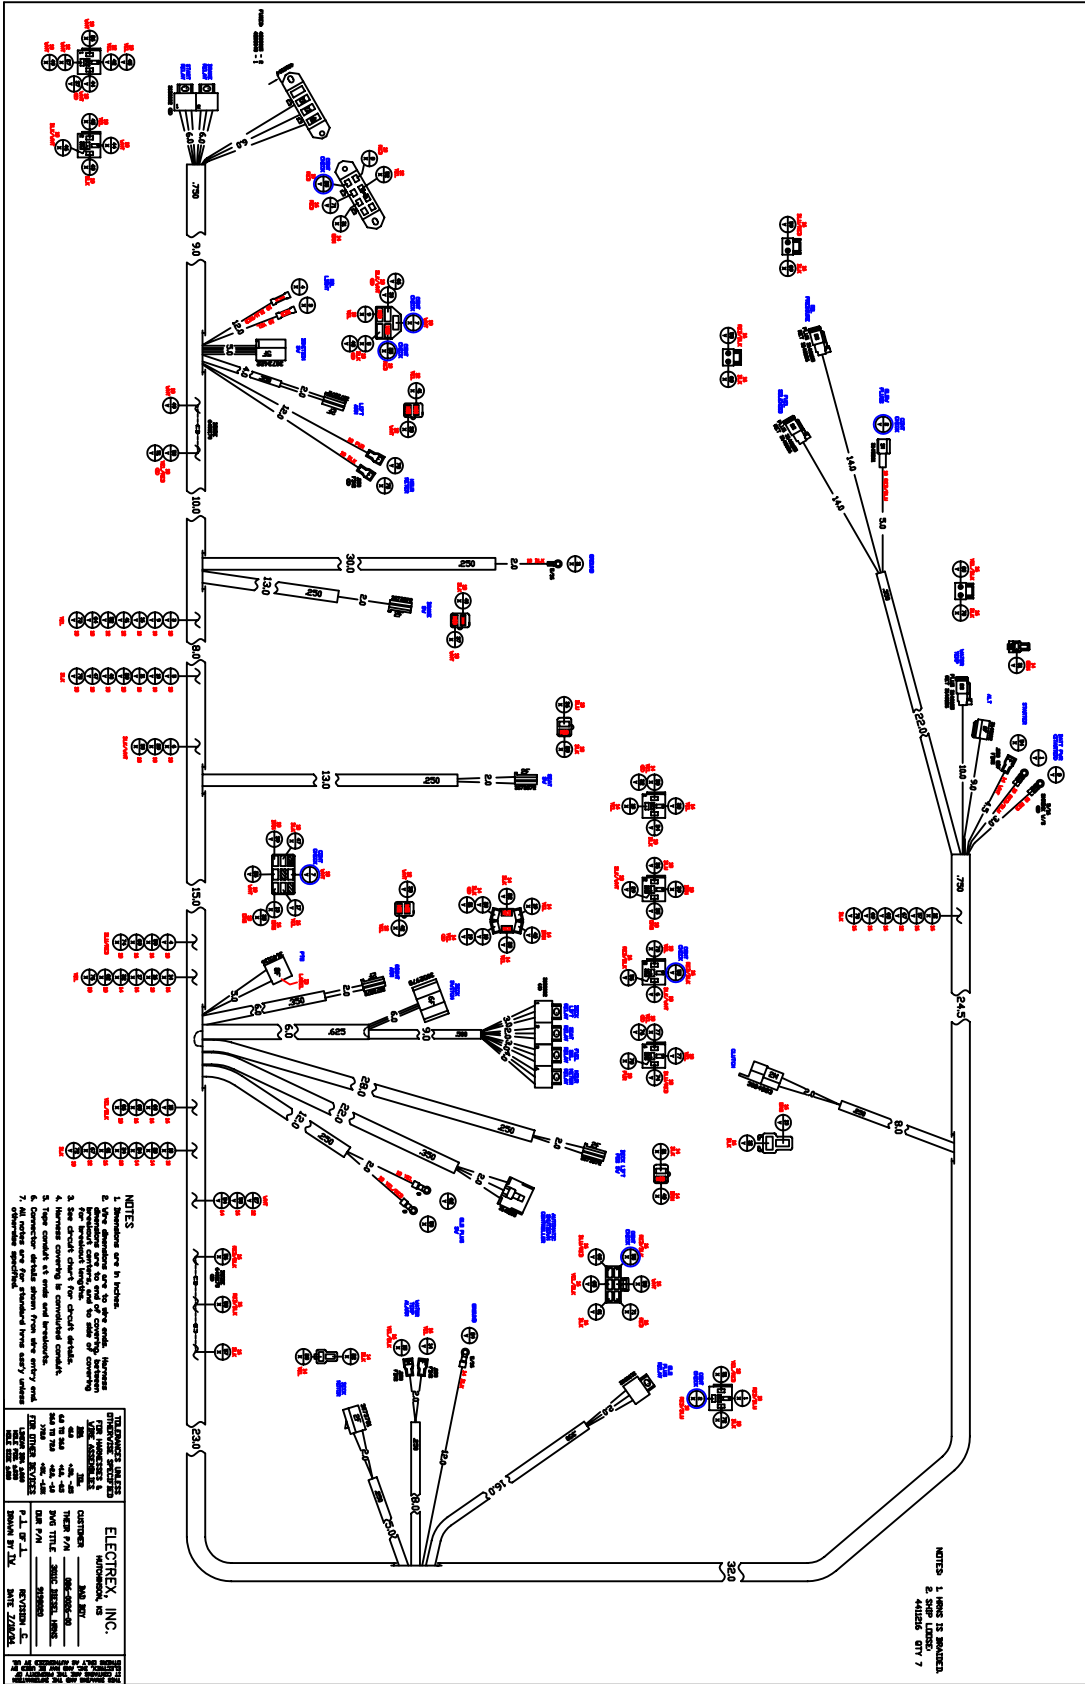

OWNER'S NAME ELECTREX, INC. 10000 W. 10th Ave. Denver, CO 80202	
PROJECT NAME ELECTRICAL SCHEMATIC	
DATE 10/15/2010	
SCALE AS SHOWN	
DESIGNED BY J. ZIMMERMAN	
CHECKED BY J. ZIMMERMAN	
APPROVED BY J. ZIMMERMAN