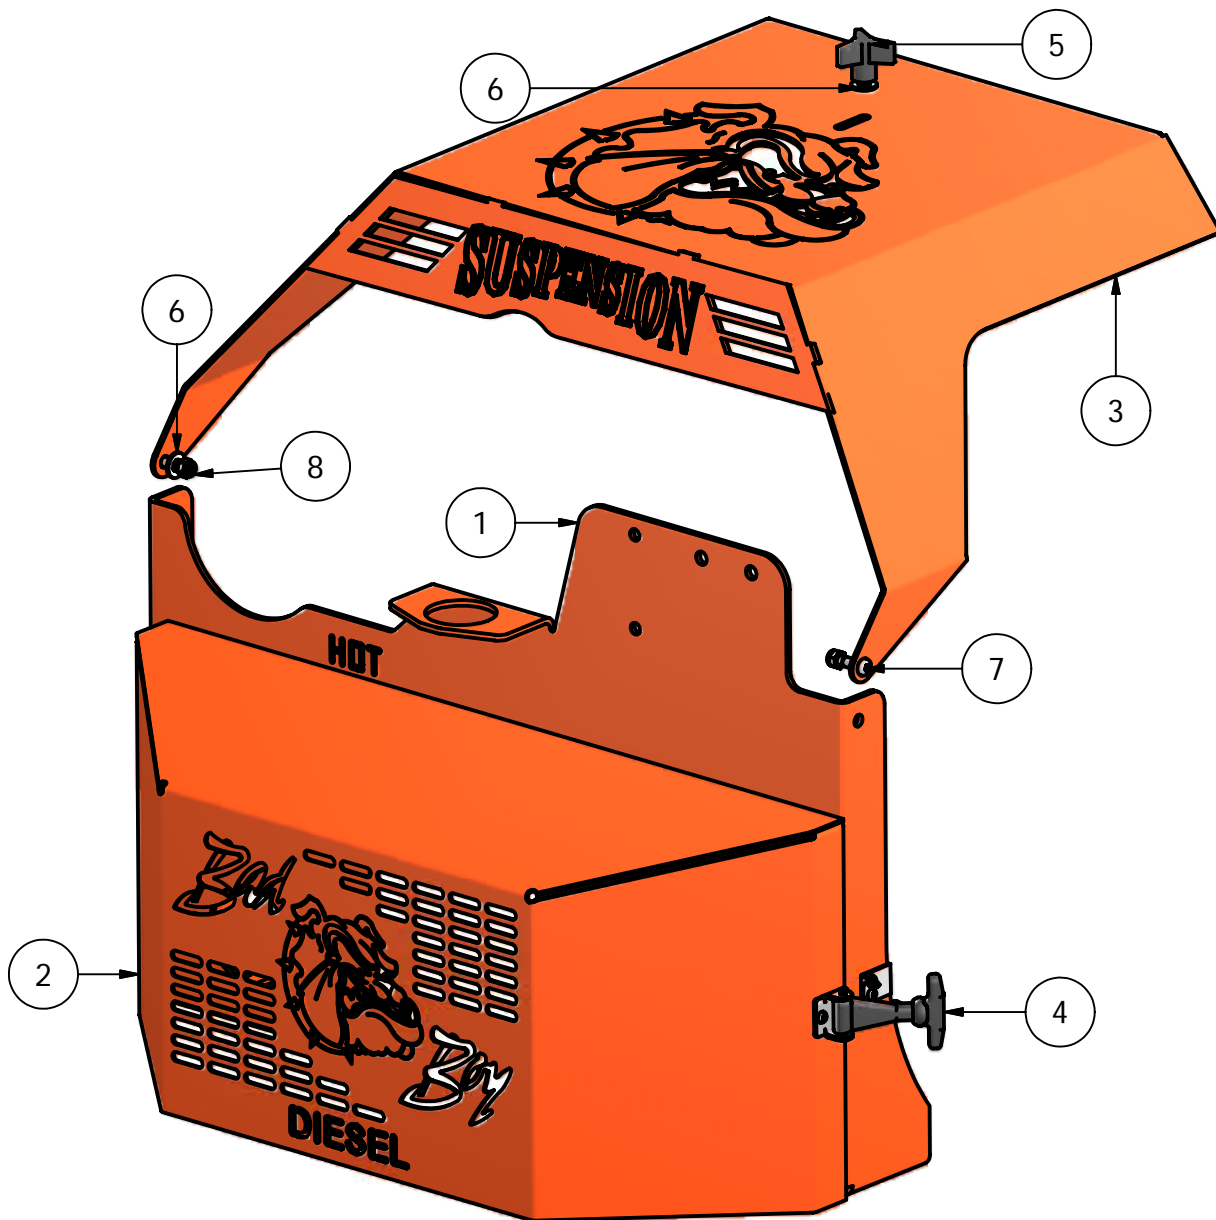

BAD BOY DIESEL PART MANUAL 2007

**35hp Caterpillar Diesel
28hp Caterpillar Diesel**

Click Page To View

Actuator Bar	3
Back Panel	4
Diesel Pump Plate	5
Wheel Motor	7
Floorboard	9
Seat Frame	10
Drive Arm	12
Suspension Front Wheel (Mfg. by Bad Boy, Inc)	14
Suspension Front Wheel	15
Rear Suspension	17
Diesel Tanks	18
Spindle	19
Hydraulic Cooler	20
Engine	21
Pulley Assembly	23
60" Deck	24
72" Deck	26
Air Filter	28
Wiring Schematic	29
Technical Support	30

Diesel Actuator Bar

Actuator Bar			
ITEM	QTY	PART NUMBER	DESCRIPTION
1	1	035-7033-00	Actuator
2	1	028-7930-00	Actuator Bar
3	2	017-7008-00	1" Pillow Block
4	1	028-5203-00	Height Indicator
5	2	019-5702-00	1/2" Washer
6	1	031-7000-00	2006 Height Indicator Lever
7	2	018-6036-00	1/2" x 2 1/2" Hex Bolt
8	2	013-6037-00	1/2" Nylock Nut
9	4	013-5300-00	1/2" Flange Nut
10	4	018-5600-00	1/2" x 1 1/2" Hex Bolt
11	1	019-6042-00	.360 ID Plastic Washer
12	4	019-5007-00	1/2" Lock Washer
13	1	018-6049-00	3/8" x 1" Hex Bolt
14	1	013-5041-00	3/8" Nylock Nut