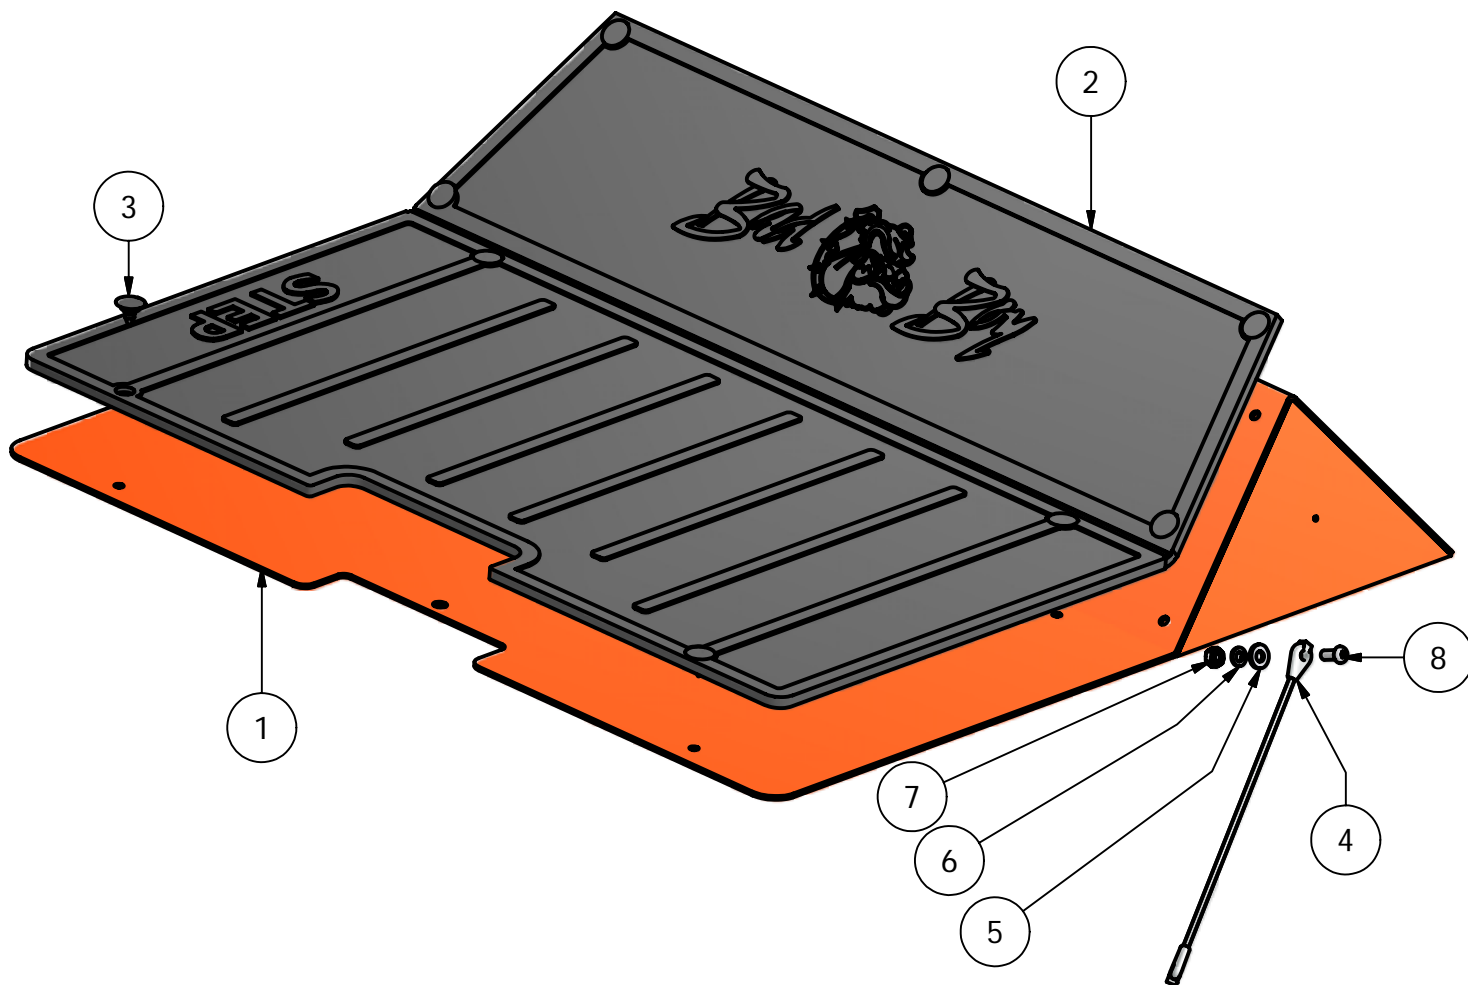

Parts List			
ITEM	QTY	PART NUMBER	DESCRIPTION
1	1	079-6000-00	2006 AOS Floor Panel
2	1	081-2007-00	AOS Floor Mat
3	9	018-1050-00	Ratchet Fastener
4	1	064-2005-00	Floor Board Cable
5	1	019-7040-00	1/4" Flat Washer
6	1	019-4008-00	1/4" Lock Washer
7	1	013-8039-00	1/4" Hex Nut
8	1	018-8064-00	1/4" x 5/8" Buttonhead Bolt