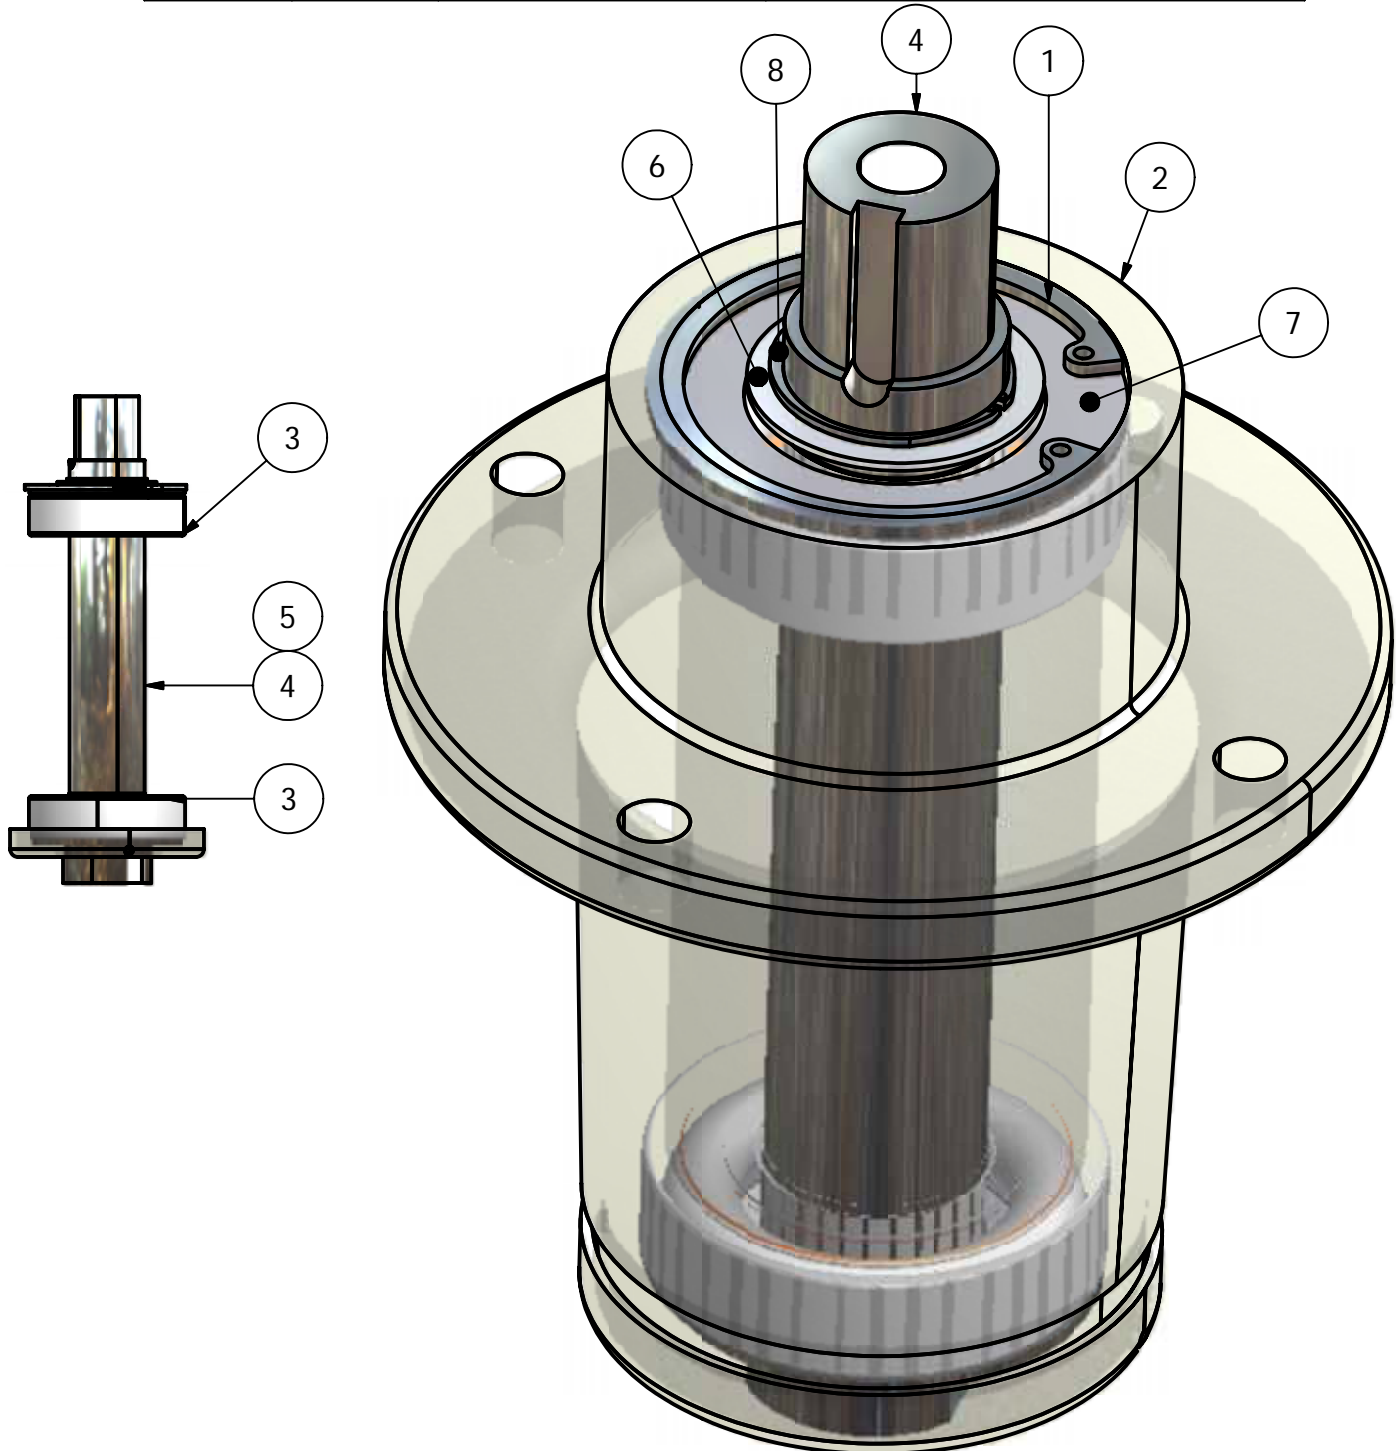

Parts List			
ITEM	QTY	PART NUMBER	DESCRIPTION
1	2	037-6009-00	Bearing Retainer Ring
2	1	037-6017-00	Spindle Housing
3	2	037-6023-00	Bearing
4	1	037-6019-00	Short Shaft
5	1	037-6018-00	Long Shaft
6	2	037-6021-00	Small Bearing Spacer
7	2	037-6020-00	Large Bearing Spacer
8	1	037-6022-00	Shaft Retainer Ring