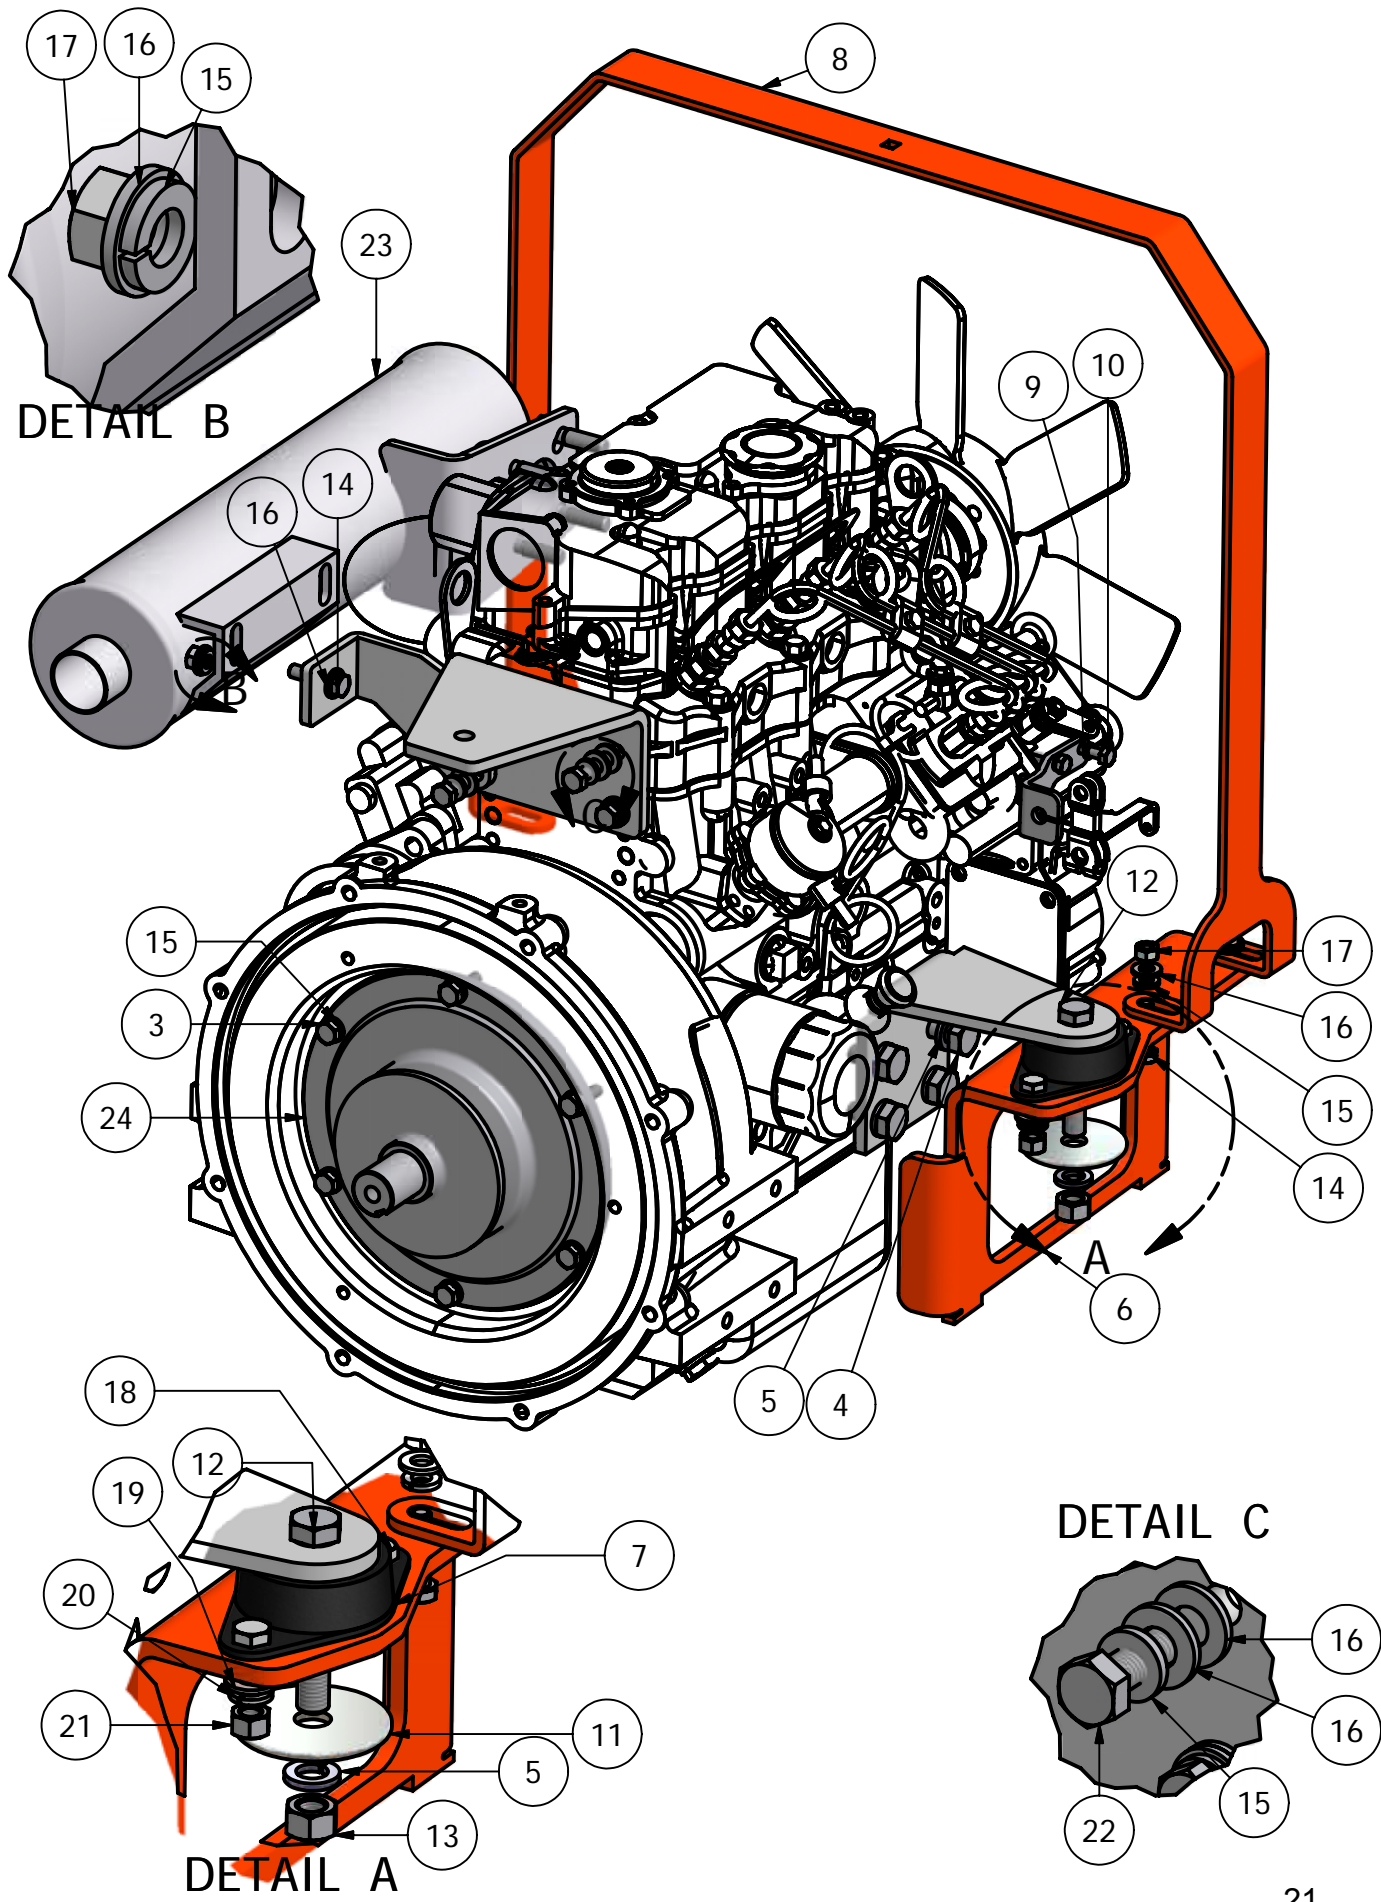

Parts List			
ITEM	QTY	PART NUMBER	DESCRIPTION
1	1	015-0004-00	28hp Caterpillar Engine
2	1	015-5600-00	35hp Caterpillar Engine
3	6	018-2007-00	5/16" x 1" Bolt
4	8	018-6022-00	12mm x 25mm Bolt
5	10	019-5007-00	1/2" Lock Washer
6	1	070-5510-00	28hp Diesel Frame
6	1	070-5520-00	35hp Diesel Frame
7	2	032-2000-00	Rubber Isolator
8	1	201-8001-00	Hood Holder
9	2	019-4008-00	1/4" Lock Washer
10	2	018-2000-00	6mm x 20mm Bolt
11	2	032-4051-00	Snubbing Washer
12	2	018-7016-00	1/2" x 3" Hex Bolt
13	2	013-7018-00	1/2" Hex Nut
14	5	018-5025-00	5/16" x 1 1/4" Hex Bolt
15	15	019-8051-00	5/16" Lock Washer
16	12	019-8044-00	5/16" Flat Washer
17	5	013-8043-00	5/16" Nut
18	4	018-6049-00	3/8" x 1" Hex Bolt
19	4	019-5029-00	3/8" Flat Washer
20	4	019-5037-00	3/8" Lock Washer
21	4	013-6014-00	3/8" Hex Nut
22	4	018-2001-00	8mm x 25 Bolt
23	1	015-0005-00	Diesel Muffler
24	1	017-3000-00	Stub Shaft