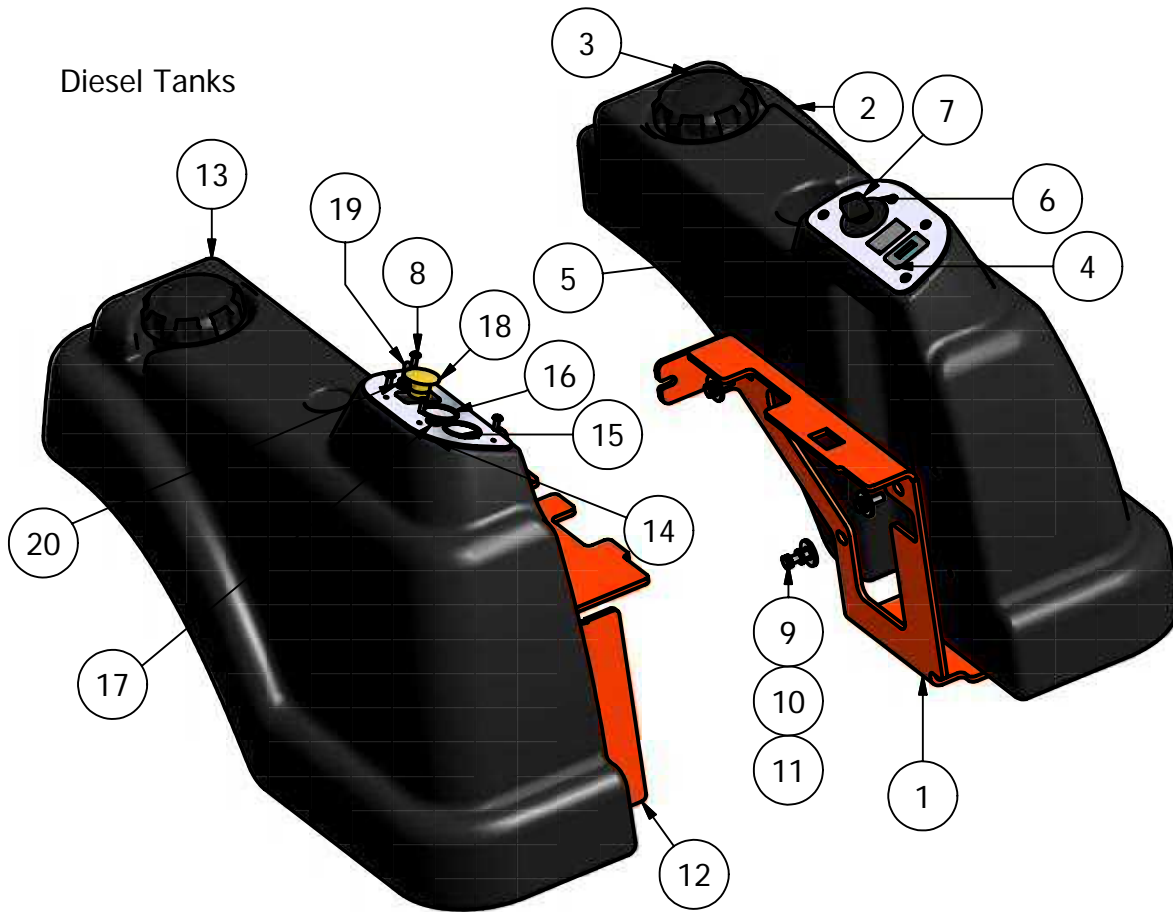

Diesel Tanks

Parts List

ITEM	QTY	PART NUMBER	DESCRIPTION
1	1	031-2006-00	Left Fuel Tank Swing Support
2	1	067-3000-00	Left Fuel Tank with Fender
3	2	066-8076-00	Diesel Fuel Cap
4	1	083-4014-00	Hourmeter-Diesel
5	1	079-3402-00	Diesel Control Panel (Left)
6	1	077-8076-00	Ignition Switch
7	1	042-9000-00	Ignition Key
8	8	018-5301-00	10mm x 32 x 1" Bolt
9	10	018-5015-00	5/16" x 1" Hex Bolt
10	10	019-8051-00	5/16" Lock Washer
11	10	019-8044-00	1 5/16" Flat Washer
12	1	031-2011-00	Right Fuel Tank Support
13	1	067-3001-00	Right Fuel Tank with Fender
14	1	079-3403-00	Diesel Control Panel (Right)
15	1	086-5001-00	Oil Gauge
16	1	086-5000-00	Temperature Gauge
17	1	089-1000-00	Oil Light
18	1	056-8058-00	PTO Engager
19	1	078-8077-00	Deck Lift Joystick
20	1	014-8077-00	Joystick Cover