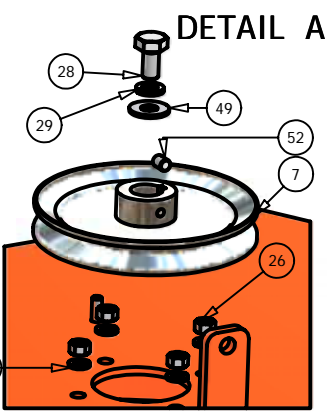

72" Deck

72" Deck			
ITEM	QTY	PART NUMBER	DESCRIPTION
1	1	041-0254-00	72" Deck Belt
2	1	060-7205-00	72" Deck
3	3	038-7230-00	72" Fusion Blade
4	3	037-6015-00	Spindle
5	2	014-7204-00	Pulley Guard
6	1	034-9035-00	Deck Idler Spring
7	3	033-7203-00	7" Deck Pulley
8	2	033-6001-00	4 3/4" Idler Pulley
9	2	031-6028-00	Deck Support Arm (Right)
10	2	031-6027-00	Deck Support Arm (Left)
11	2	033-5001-01	5 3/4" Flat Idler Pulley
12	1	039-6936-00	Deck Idler Arm
13	2	048-6056-00	Turnbuckle
14	2	046-6044-00	Female Yoke
15	2	046-6048-00	Male Yoke
16	2	047-6047-00	3" Chain
17	4	045-6043-00	5/16" Knob
18	6	022-5234-00	Anti-Scalp Rollers
19	1	018-5311-00	5/8" x 4" Hex Bolt
20	2	019-6017-00	.635 ID Plastic Washer
21	1	024-6034-00	Grease Fitting (Drive-In Type)
22	2	032-6033-00	5/8" ID x 1 1/8" Brass Bushing
23	2	018-6036-00	1/2" x 2 1/2" Hex Bolt
24	5	018-6012-00	3/8" x 1 1/4" Hex Bolt
25	13	019-5037-00	3/8" Lock Washer
26	17	013-6014-00	3/8" Hex Nut
27	18	018-5040-00	3/8" x 1 1/4" Hex Bolt
28	3	018-6019-00	1/2" x 1 1/2" Fine Thread Bolt
29	3	019-5007-00	1/2" Lock Washer
30	3	018-6021-00	5/8" x 1.5" Fine Threaded Bolt
31	3	019-4807-00	5/8" Lock Washer
32	2	025-5338-00	1 1/2" Pulley Spacer
33	1	025-5339-00	1 3/4" Pulley Spacer
34	1	018-6054-00	1/2" x 3 1/2" Bolt
35	6	013-5300-00	1/2" Flange Nut
36	6	018-5015-00	5/16" x 1" Hex Bolt
37	6	018-5019-00	1/2" x 4" Bolt (Grade 8)
38	2	013-6058-00	3/4" Left Handed Nut
39	4	018-6059-00	5/8" x 2 1/2" Hex Bolt
40	4	013-7021-00	5/8" Nylock Nut
41	2	013-6051-00	3/8" Fine Threaded Jam Nut
42	12	013-5041-00	3/8" Nylock Nut
43	2	019-5029-00	3/8" Flat Washer
44	3	018-5250-00	3/8" x 3/4" Hex Bolt
45	2	019-6042-00	.360 ID Plastic Washer
46	2	013-8047-00	5/16" Nylock Nut
47	4	019-5010-00	1/2" Brass Washer
48	2	018-7050-00	1/2" x 4 1/2" Bolt
49	3	019-6020-00	1/2" Cupped Washer
50	14	013-8050-00	1/2" Flange Lock Nut
51	1	025-5337-00	1 1/4" Pulley Spacer
52	3	030-6029-00	3/8" Set Screw
53	1	039-4880-00	2007 Hanger Plate
54	1	210-6005-00	Rubber Side Discharge
55	5	018-5020-00	5/16" x 1 1/2" Carriage Bolt
56	5	013-8049-00	5/16" Nylock Flange Nut
57	1	039-4881-00	2007 Lower Hanger Plate
58	1	018-7016-00	1/2" x 3" Bolt
59	1	206-6017-00	2007 Lower Hanger Plate