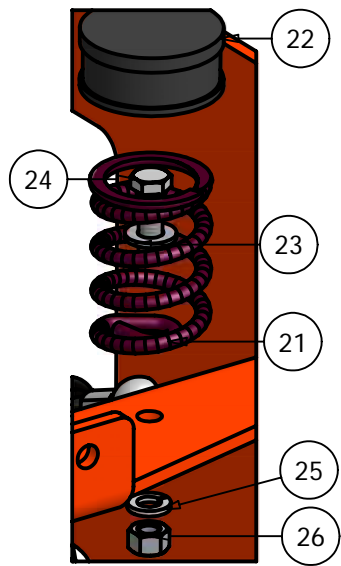

Diesel Seat Frame

DETAIL A

Seat Frame			
ITEM	QTY	PART NUMBER	DESCRIPTION
1	1	080-6010-00	Seat Frame
2	1	069-8054-00	Brake Lever
3	3	077-8073-00	Brake Handle Switch
4	4	018-8056-00	1024 x 1" Bolt
5	2	018-8051-00	9" Stove Bolt for Diesel (Aos gets 8")
6	2	013-8051-00	1/4" Wing Nut
7	1	068-8050-00	Diesel Battery
8	1	043-8929-00	Battery hold-down
9	2	062-8013-00	Filter Head
10	1	066-8048-00	Hydraulic Tank Cap
11	1	064-8055-00	Short Brake Cable
12	1	064-8056-00	Long Brake Cable
13	2	063-8014-00	Hydraulic Filter
14	4	024-5050-00	1/2" x 1/2" Filter Head Fitting
15	4	018-8052-00	1/4" x 3/4" Hex Bolt
16	1	067-9016-00	Hydraulic Tank
17	2	213-6001-00	Hydraulic Tank Strap
18	2	024-5205-00	3/8" X 3/8" Hose Barb
19	2	024-5203-00	1/2" x 1/2" Filter Head Fitting (90 Degree)
20	1	055-8018-00	Throttle
21	2	034-8045-00	Seat Spring
22	2	014-8047-00	1 1/2" Spring Cap Cover
23	2	019-5029-00	3/8" Flat Washer
24	2	018-6012-00	3/8" x 1 1/2" Hex Bolt
25	4	019-5037-00	3/8" Lock Washer
26	8	013-6014-00	3/8" Hex Nut
27	2	019-8051-00	5/16" Lock Washer
28	2	013-8043-00	5/16" Nut
29	1	054-8016-00	Choke
30	2	013-8047-00	5/16" Nylock Nut
31	2	018-5200-00	1024 X 5/8" Buttonhead Bolt
32	2	018-8059-00	5/16" x 1 3/4" Hex Bolt
33	4	019-4008-00	1/4" Lock Washer
34	2	018-8063-00	5/16" x 3/4" Hex Bolt
35	1	029-8059-00	Piezo Buzzer
36	1	077-6000-00	Momentary Start Switch- Diesel