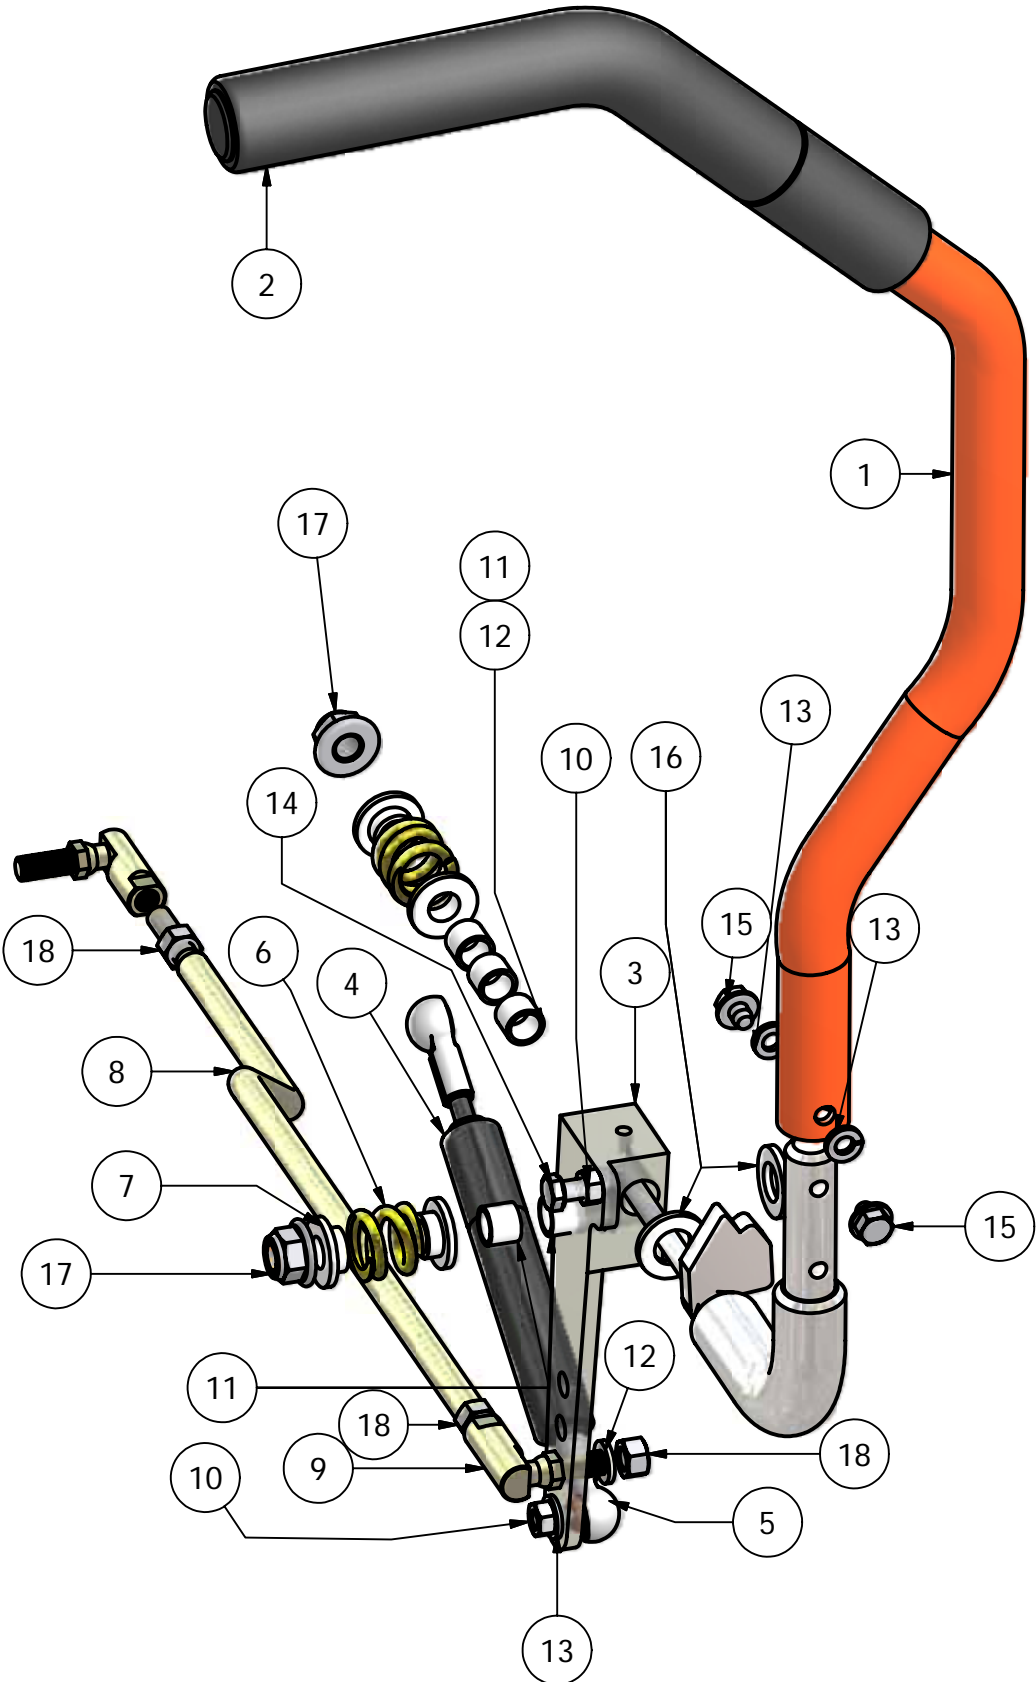

Drive Arms

Parts List			
ITEM	QTY	PART NUMBER	DESCRIPTION
1	1	031-8822-00/031-8821-00	Right Drive Arm/ Left
2	2	069-4010-00	Rubber Steering Handle
3	1	027-8819-00/027-8820-00	Left Drive Arm Lever Housing/Right
4	2	087-8080-00	Damper
5	2	018-2050-00	10MM Damper Ball Stud
6	4	034-8025-00	Drive Lever Spring
7	8	019-8027-00	.515 ID Nylon Shoulder Washer
8	2	035-5344-00	Push Rod
9	4	099-6046-00	3/8-24 Ball joint (female/male)
10	4	013-8043-00	5/16" Nut
11	10	032-8024-00	.507 ID Nylon Bushing
12	4	019-5037-00	3/8" Lock Washer
13	6	019-8051-00	5/16" Lock Washer
14	2	018-8063-00	5/16" x 3/4" Hex Bolt
15	4	018-2007-00	5/16" x 1/2" Flange Bolt
16	4	019-8054-00	.505 ID Plastic Washer
17	4	013-8050-00	1/2" Flange Lock Nut
18	8	013-6051-00	3/8" Fine Thread Nut