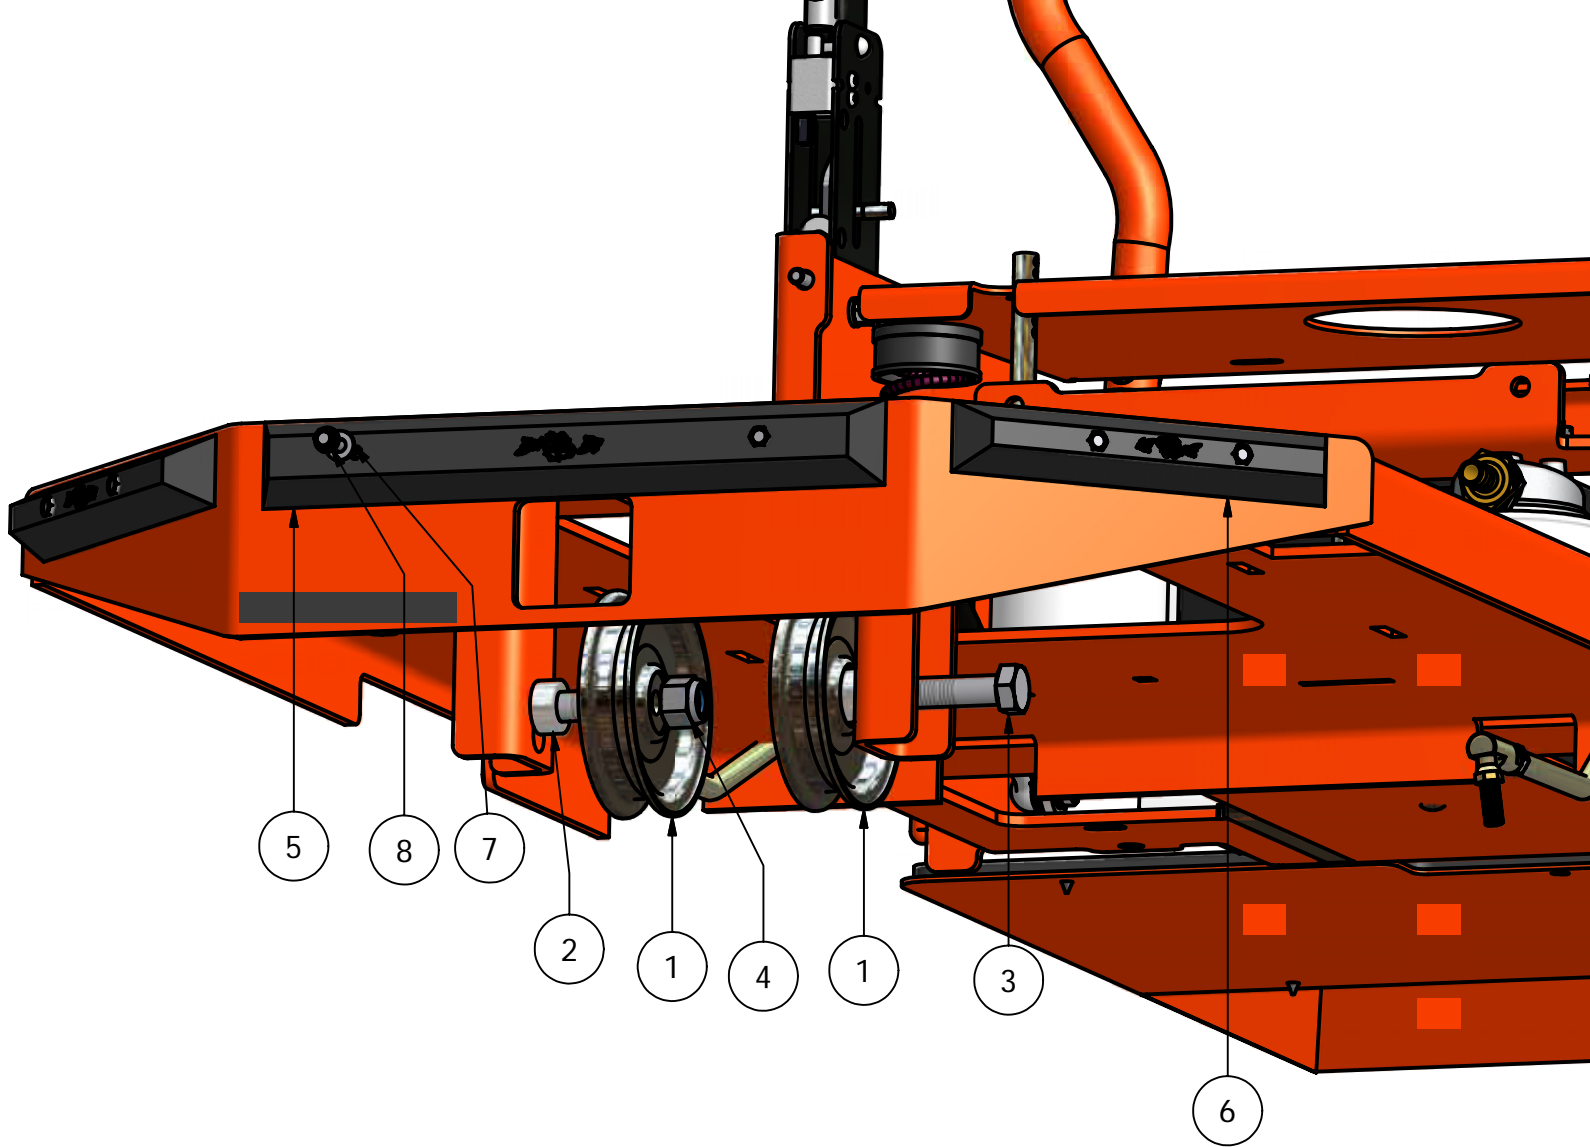

Parts List			
ITEM	QTY	PART NUMBER	DESCRIPTION
1	2	033-7025-00	5" V Idler Pulley
2	2	025-7020-00	5/8" x 1/2" Collar Spacer
3	2	018-6059-00	5/8" x 2 1/2" Bolt
4	2	013-7021-00	5/8" Nylock Nut
5	1	029-7037-00	14" Bumper
6	2	029-7038-00	8" Bumper
7	6	019-7040-00	1/4" Flat Washer
8	6	030-7039-00	1/4" x 1 1/2" Self Tapping Screw