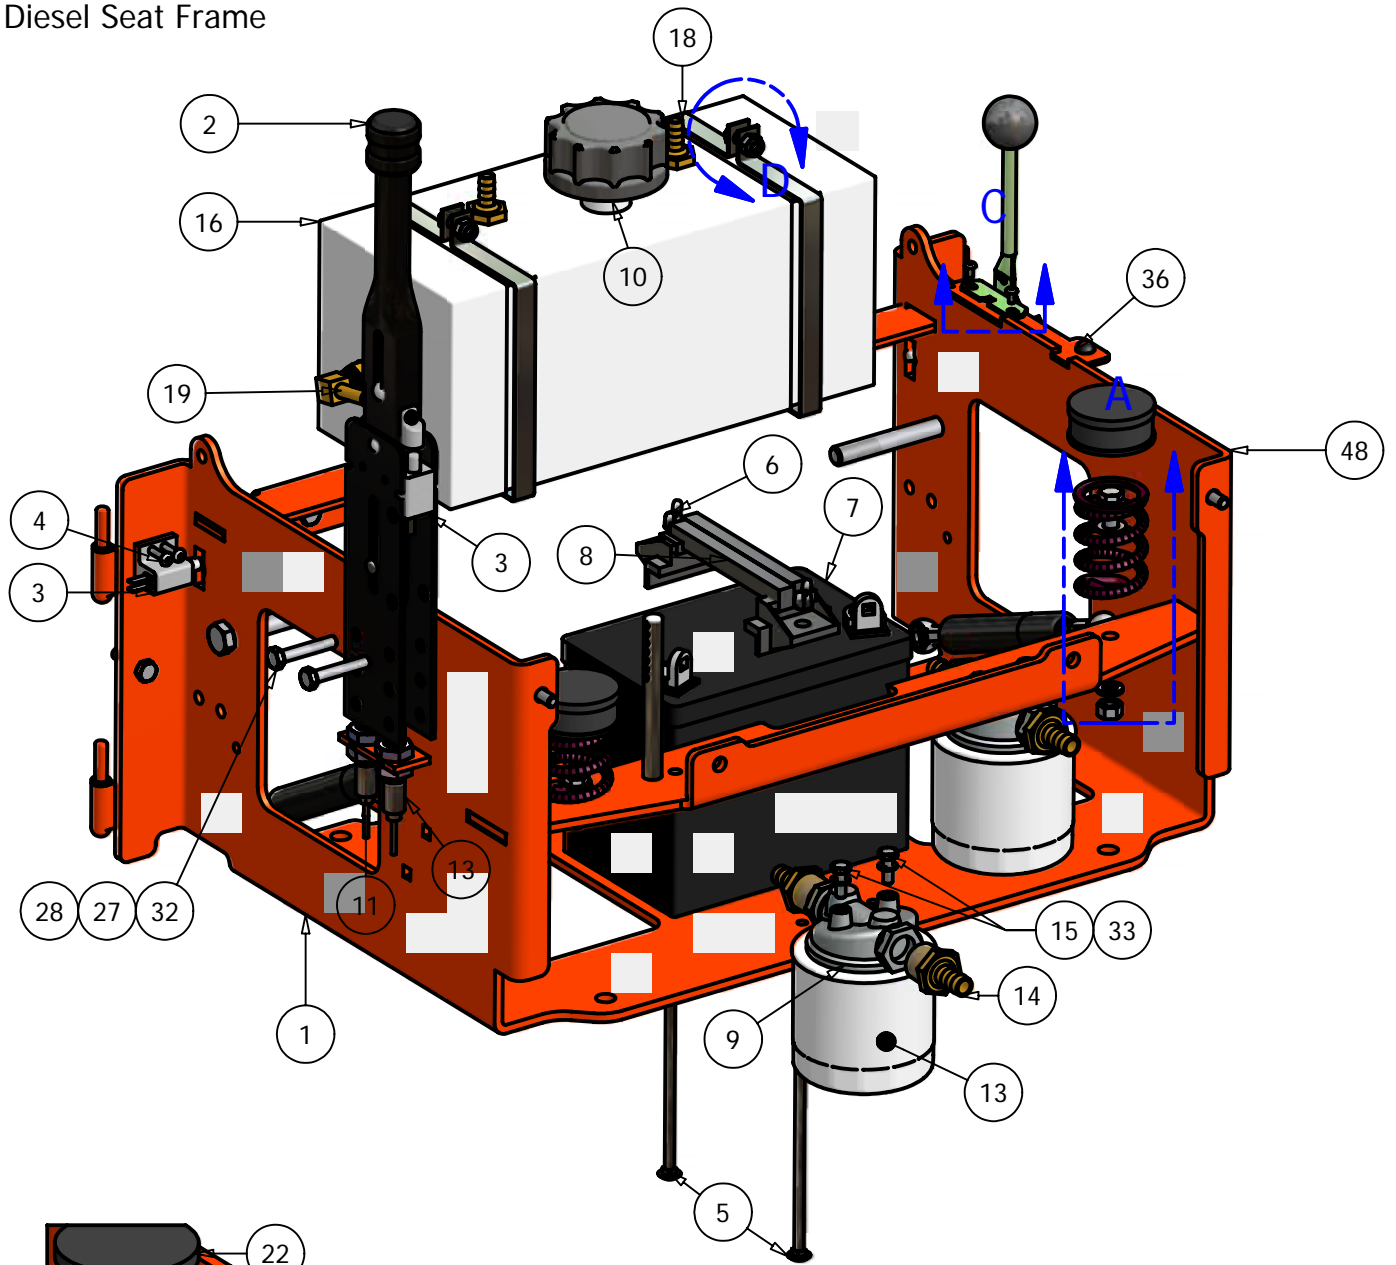

Diesel Seat Frame

DETAIL A

DETAIL D

DETAIL C

Seat Frame			
ITEM	QTY	PART NUMBER	DESCRIPTION
1	1	080-6010-00	Seat Frame
2	1	069-8054-00	Brake Lever
3	3	077-8073-00	Brake Handle Switch
4	4	018-8056-00	1024 x 1" Bolt
5	2	018-8051-00	9" Stove Bolt for Diesel (Aos gets 8")
6	2	013-8051-00	1/4" Wing Nut
7	1	068-8050-00	Diesel Battery
8	1	043-8929-00	Battery hold-down
9	2	062-8013-00	Filter Head
10	1	066-8048-00	Hydraulic Tank Cap
11	1	064-8055-00	Short Brake Cable
12	1	064-8056-00	Long Brake Cable
13	2	063-8014-00	Hydraulic Filter
14	4	024-5050-00	1/2" x 1/2" Filter Head Fitting
15	4	018-8052-00	1/4" x 3/4" Hex Bolt
16	1	067-9016-00	Hydraulic Tank
17	2	213-6001-00	Hydraulic Tank Strap
18	2	024-5205-00	3/8" X 3/8" Hose Barb
19	2	024-5203-00	1/2" x 1/2" Filter Head Fitting (90 Degree)
20	1	055-8018-00	Throttle
21	2	034-8045-00	Seat Spring
22	2	014-8047-00	1 1/2" Spring Cap Cover
23	2	019-5029-00	3/8" Flat Washer
24	2	018-6012-00	3/8" x 1 1/2" Hex Bolt
25	4	019-5037-00	3/8" Lock Washer
26	8	013-6014-00	3/8" Hex Nut
27	2	019-8051-00	5/16" Lock Washer
28	2	013-8043-00	5/16" Nut
29	1	054-8016-00	Choke
30	2	013-8047-00	5/16" Nylock Nut
31	2	018-5200-00	1024 X 5/8" Buttonhead Bolt
32	2	018-8059-00	5/16" x 1 3/4" Hex Bolt
33	4	019-4008-00	1/4" Lock Washer
34	2	018-8063-00	5/16" x 3/4" Hex Bolt
35	1	029-8059-00	Piezo Buzzer
36	1	077-6000-00	Momentary Start Switch- Diesel