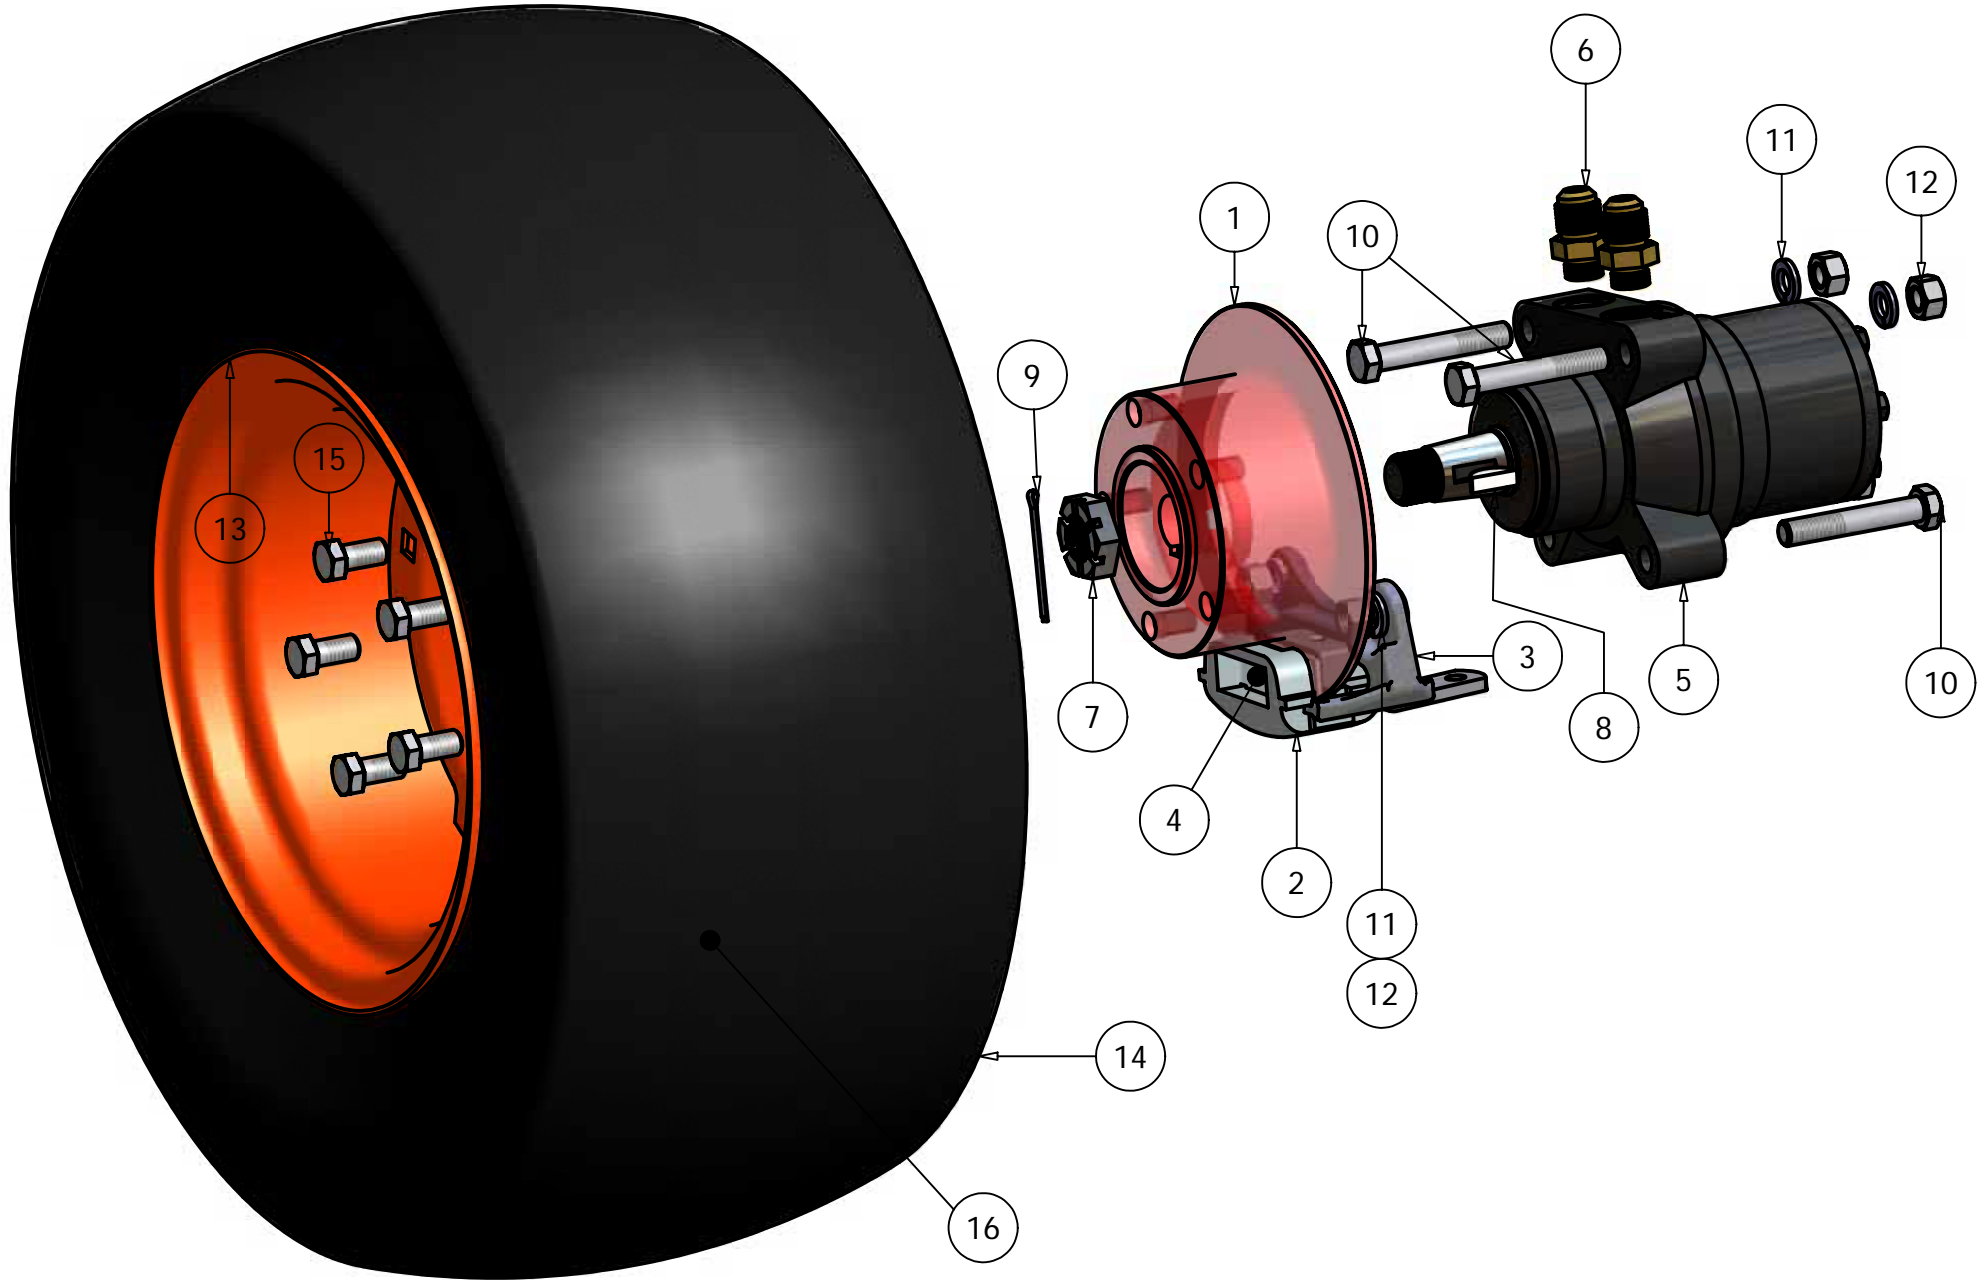

Wheel Motor/Tire and Wheel Assembly (Diesel)

Wheel Motor/ Tire and Wheel Assmebly			
ITEM	QTY	PART NUMBER	DESCRIPTION
1	1	092-5201-00	Brake Disc
2	1	016-1610-98/016-1609-98	Right Brake Assmebly/ Left
3	1	039-8936-00	Brake Casting
4	1	016-9998-00	Brake Pads
5	1	015-5302-00/ 015-5303-00	Right Wheel Motor/ Left
6	2	024-5204-00	3" Hydraulic Fitting
7	1	013-7050-00	Castle Nut
8	1	042-7041-00	Woodruff Key
9	1	020-7022-00	1/8" x 2 1/4" Cotter #8
10	4	018-7016-00	1/2" x 3" Hex Bolt
11	4	019-5007-00	1/2" Lock Washer
12	4	013-7018-00	1/2" Hex Nut
13	1	022-7033-00	12" Rim - AOS Models
14	1	022-7032-00	26x12-12 Tire - AOS Models
15	5	018-7033-00	1/2" x 1" Lug Bolt (Fine Thread)
16	1	022-7031-00	26 x 12-12 Tire and Wheel Assembly