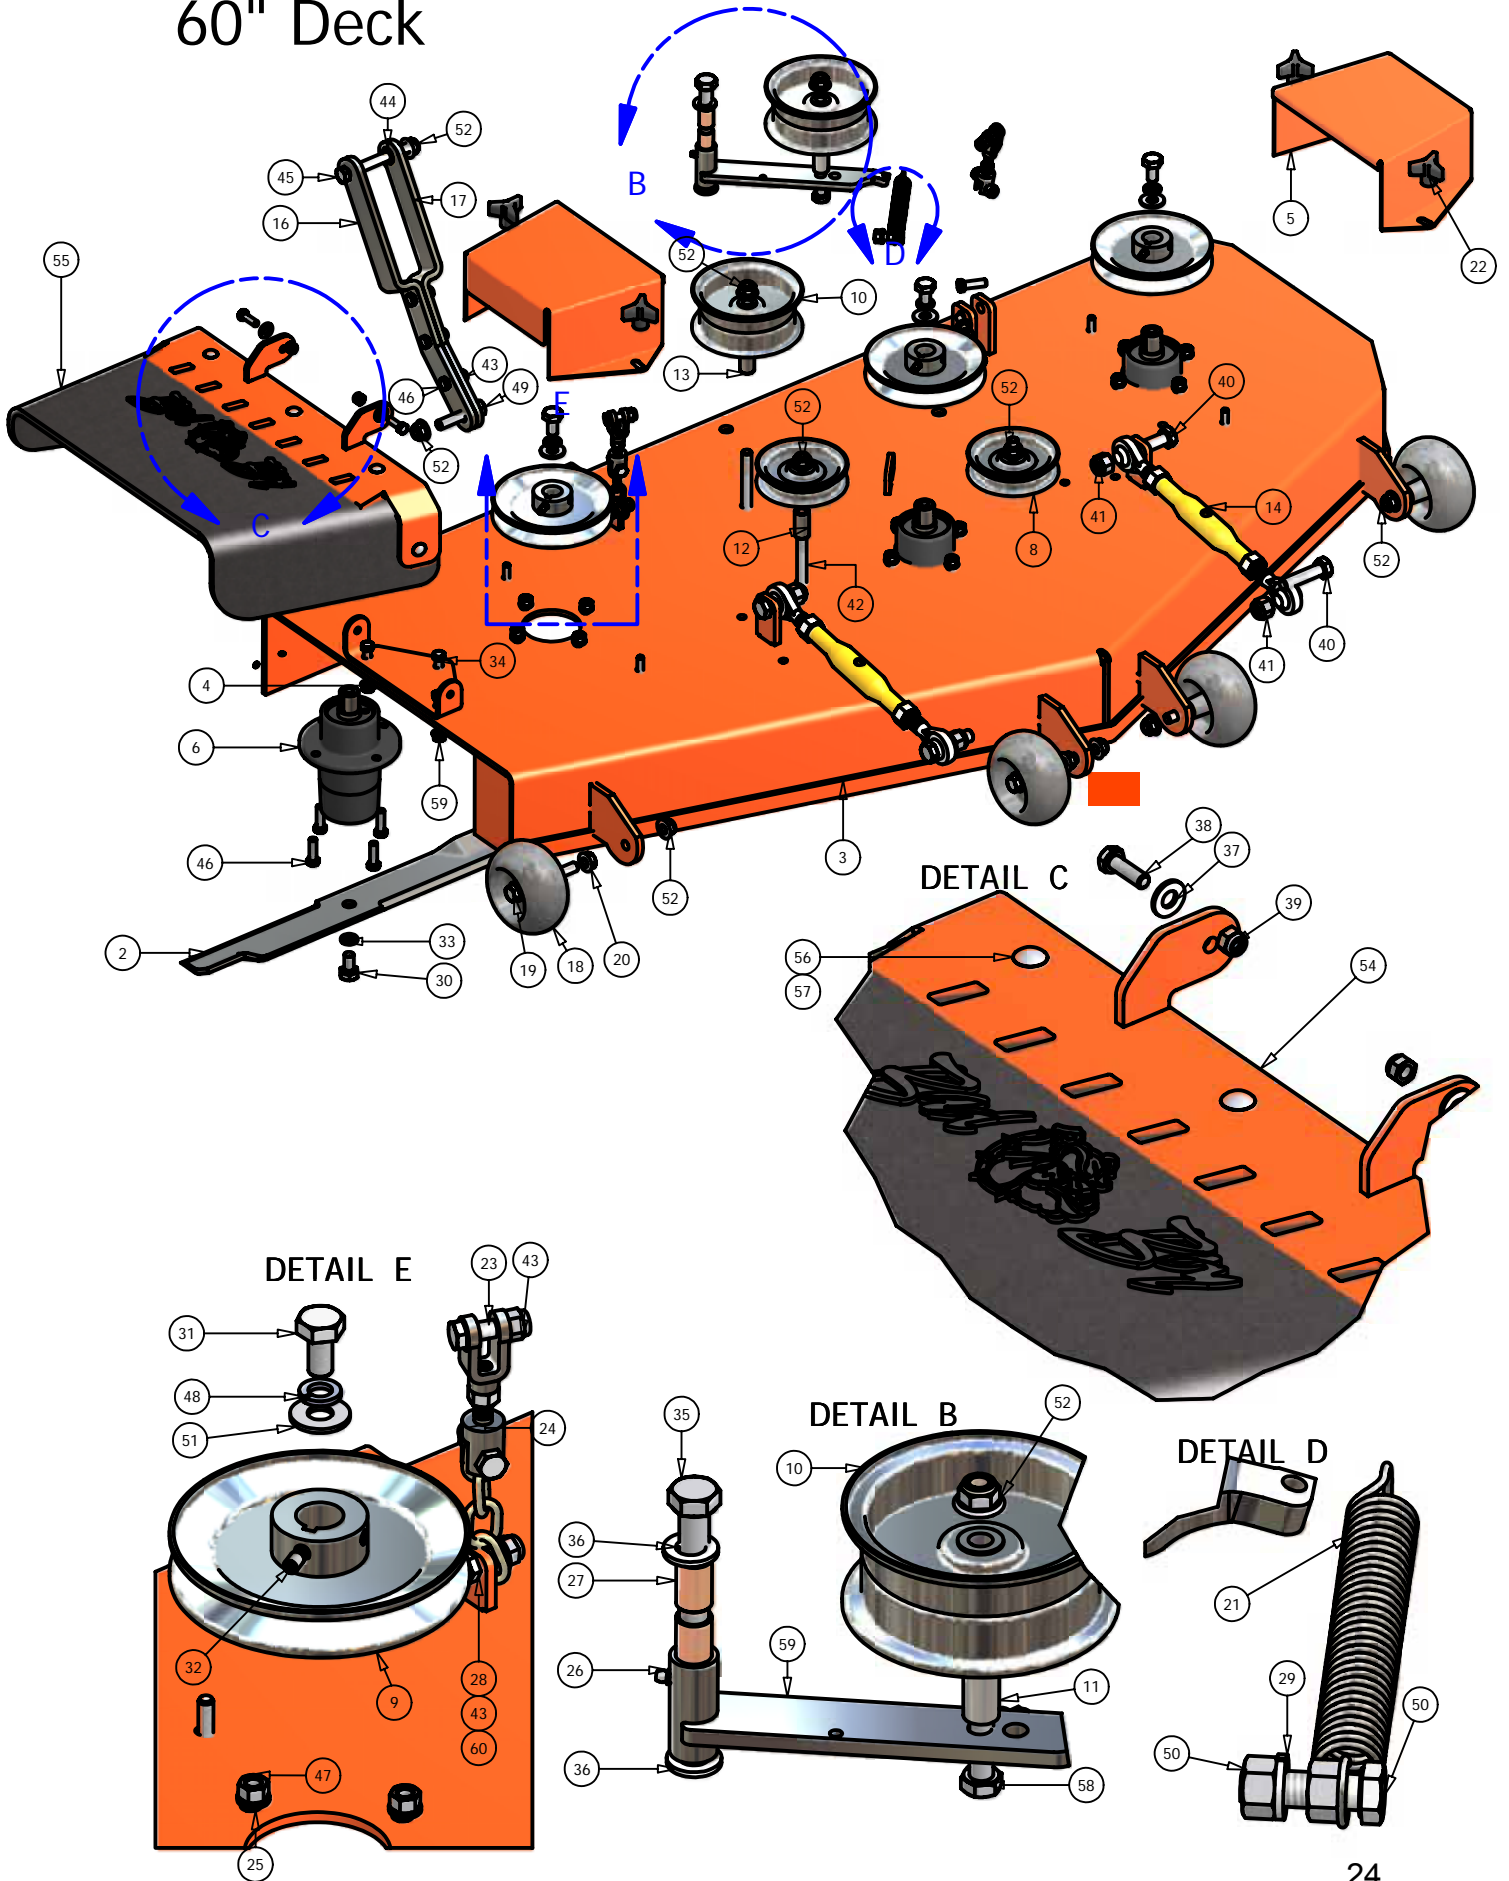

60" Deck

60 Inch Deck Parts List

ITEM	QTY	PART NUMBER	DESCRIPTION
1	1	041-0236-00	60" Deck Belt
2	3	038-6060-00	60" Fusion Blade
3	1	060-5403-00	60" Deck
4	1	206-6017-00	Discharge Chute Hanger
5	2	014-6004-00	Pulley Guard
6	3	037-6015-00	Spindle
7	1	039-6936-00	Deck Idler Arm
8	2	033-6001-00	4 3/4" Idler Pulley
9	3	033-6004-00	6 1/4" Drive Pulley
10	2	033-5001-01	5 3/4" Flat Idler Pulley
11	1	025-5337-00	1 1/4" Pulley Spacer
12	2	025-5338-00	1 1/2" Pulley Spacer
13	1	025-5339-00	1 3/4" Pulley Spacer
14	2	048-6056-00	Turnbuckle
15	2	013-6058-00	3/4" Left Handed Nut
16	2	031-6027-00	Deck Support Arm (left)
17	2	031-6028-00	Deck Support Arm (Right)
18	6	022-5234-00	Anti-Scalp Rollers
19	6	018-5019-00	1/2" x 4" Bolt (Grade 8)
20	6	013-5300-00	1/2" Flange Nut
21	1	034-9035-00	Deck Idler Spring
22	4	045-6043-00	5/16" Knob
23	2	046-6044-00	Female Yoke
24	2	046-6048-00	Male Yoke
25	2	047-6047-00	3" Chain
26	1	024-6034-00	Grease Fitting (Drive-In Type)
27	2	032-6033-00	5/8" ID x 1 1/8" Brass Bushing
28	2	018-6049-00	3/8" x 1" Hex Bolt
29	13	019-5037-00	3/8" Lock Washer
30	3	018-6021-00	5/8" x 1.5" Fine Threaded Bolt
31	3	018-5006-00	1/2" x 1 1/2" Bolt (Fine Threaded)
32	3	030-6029-00	3/8" Set Screw
33	3	019-4807-00	5/8" Lock Washer
34	3	018-5250-00	3/8" x 3/4" Hex Bolt
35	1	018-5311-00	5/8" x 4" Hex Bolt
36	2	019-6017-00	.635 ID Plastic Washer
37	2	019-6042-00	.360 ID Plastic Washer
38	2	018-5015-00	5/16" x 1" Hex Bolt
39	2	013-8047-00	5/16" Nylock Nut
40	4	018-6059-00	5/8" x 2 1/2" Hex Bolt
41	4	013-7021-00	5/8" Nylock Nut
42	3	018-6054-00	1/2" x 3 1/2" Bolt
43	13	013-5041-00	3/8" Nylock Nut
44	4	019-5010-00	1/2" Brass Washer
45	2	018-7050-00	1/2" x 4 1/2" Bolt
46	18	018-5040-00	3/8" x 1 1/4" Hex Bolt
47	14	013-6014-00	3/8" Hex Nut
48	3	019-5007-00	1/2" Lock Washer
49	2	018-6036-00	1/2" x 2 1/2" Hex Bolt
50	5	018-6012-00	3/8" x 1 1/2" Hex Bolt
51	3	019-6020-00	1/2" Cupped Washer
52	13	013-8050-00	1/2" Flange Lock Nut
53	1	039-4863-00	2007 Lower Hanger Plate
54	1	039-4864-00	2007 Hanger Plate
55	1	210-6005-00	Rubber Side Discharge
56	5	018-5020-00	5/16" x 1 1/2" Carriage Bolt
57	5	013-8049-00	5/16" Nylock Flange Nut
58	1	018-7016-00	1/2" x 3" Bolt
59	3	013-5201-00	3/8" Flange Nut
60	1	019-5029-00	3/8" Flat Washer