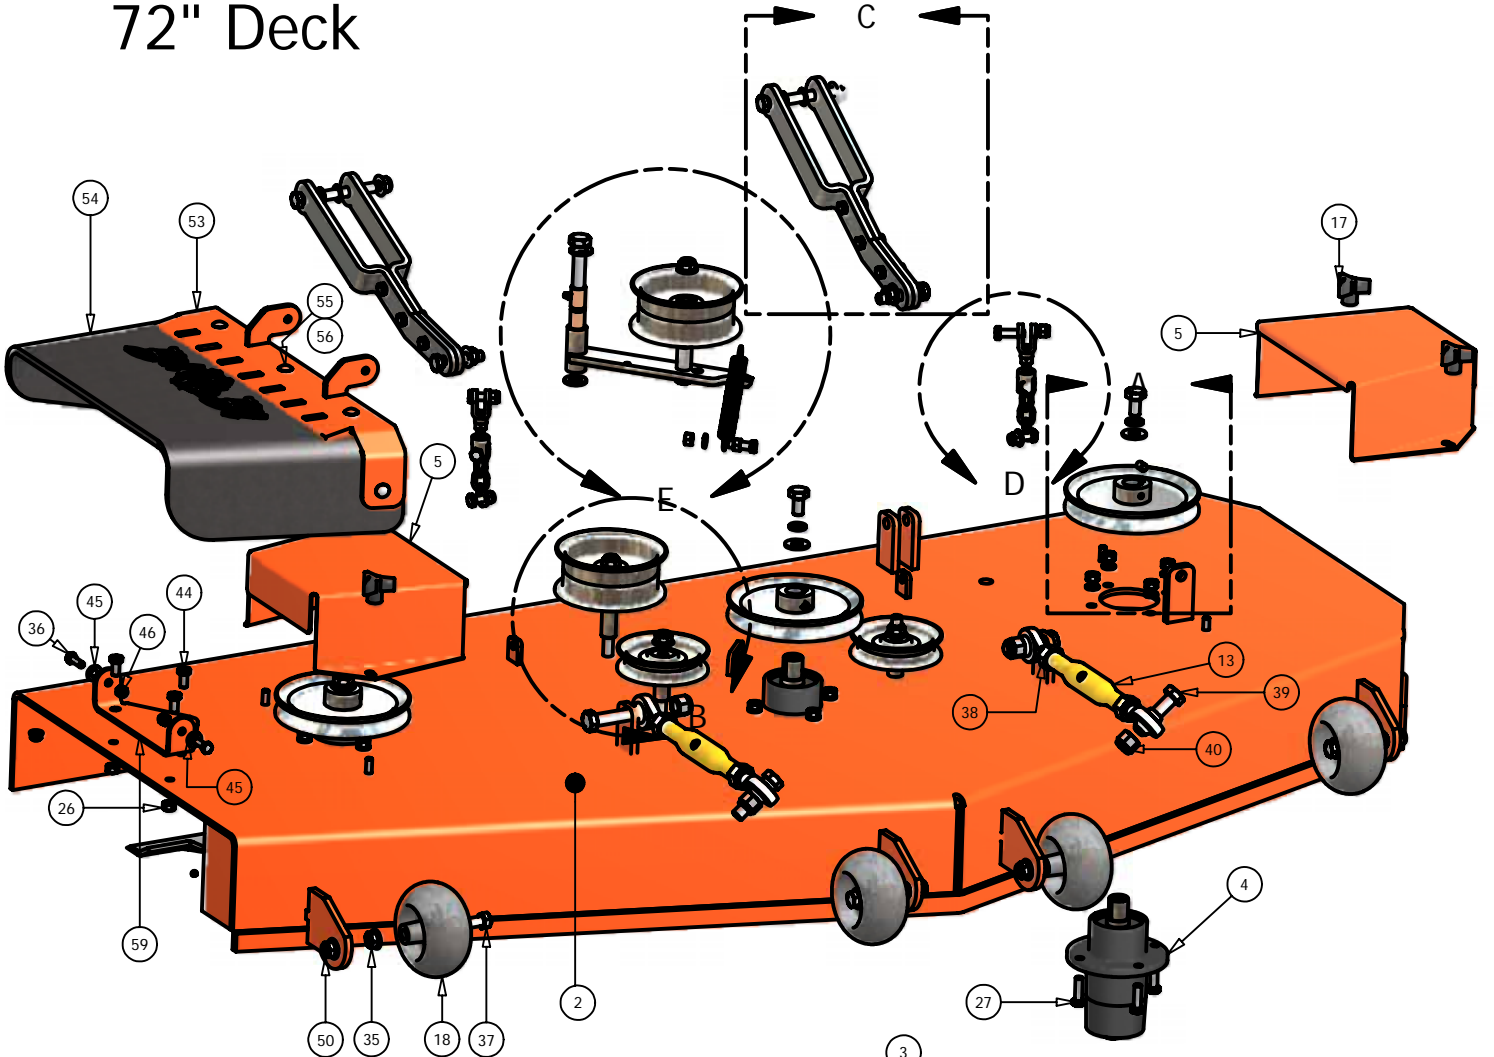

72" Deck

72" Deck			
ITEM	QTY	PART NUMBER	DESCRIPTION
1	1	041-0254-00	72" Deck Belt
2	1	060-7205-00	72" Deck
3	3	038-7230-00	72" Fusion Blade
4	3	037-6015-00	Spindle
5	2	014-7204-00	Pulley Guard
6	1	034-9035-00	Deck Idler Spring
7	3	033-7203-00	7" Deck Pulley
8	2	033-6001-00	4 3/4" Idler Pulley
9	2	031-6028-00	Deck Support Arm (Right)
10	2	031-6027-00	Deck Support Arm (Left)
11	2	033-5001-01	5 3/4" Flat Idler Pulley
12	1	039-6936-00	Deck Idler Arm
13	2	048-6056-00	Turnbuckle
14	2	046-6044-00	Female Yoke
15	2	046-6048-00	Male Yoke
16	2	047-6047-00	3" Chain
17	4	045-6043-00	5/16" Knob
18	6	022-5234-00	Anti-Scalp Rollers
19	1	018-5311-00	5/8" x 4" Hex Bolt
20	2	019-6017-00	.635 ID Plastic Washer
21	1	024-6034-00	Grease Fitting (Drive-In Type)
22	2	032-6033-00	5/8" ID x 1 1/8" Brass Bushing
23	2	018-6036-00	1/2" x 2 1/2" Hex Bolt
24	5	018-6012-00	3/8" x 1 1/4" Hex Bolt
25	13	019-5037-00	3/8" Lock Washer
26	17	013-6014-00	3/8" Hex Nut
27	18	018-5040-00	3/8" x 1 1/4" Hex Bolt
28	3	018-6019-00	1/2" x 1 1/2" Fine Thread Bolt
29	3	019-5007-00	1/2" Lock Washer
30	3	018-6021-00	5/8" x 1.5" Fine Threaded Bolt
31	3	019-4807-00	5/8" Lock Washer
32	2	025-5338-00	1 1/2" Pulley Spacer
33	1	025-5339-00	1 3/4" Pulley Spacer
34	1	018-6054-00	1/2" x 3 1/2" Bolt
35	6	013-5300-00	1/2" Flange Nut
36	6	018-5015-00	5/16" x 1" Hex Bolt
37	6	018-5019-00	1/2" x 4" Bolt (Grade 8)
38	2	013-6058-00	3/4" Left Handed Nut
39	4	018-6059-00	5/8" x 2 1/2" Hex Bolt
40	4	013-7021-00	5/8" Nylock Nut
41	2	013-6051-00	3/8" Fine Threaded Jam Nut
42	12	013-5041-00	3/8" Nylock Nut
43	2	019-5029-00	3/8" Flat Washer
44	3	018-5250-00	3/8" x 3/4" Hex Bolt
45	2	019-6042-00	.360 ID Plastic Washer
46	2	013-8047-00	5/16" Nylock Nut
47	4	019-5010-00	1/2" Brass Washer
48	2	018-7050-00	1/2" x 4 1/2" Bolt
49	3	019-6020-00	1/2" Cupped Washer
50	14	013-8050-00	1/2" Flange Lock Nut
51	1	025-5337-00	1 1/4" Pulley Spacer
52	3	030-6029-00	3/8" Set Screw
53	1	039-4880-00	2007 Hanger Plate
54	1	210-6005-00	Rubber Side Discharge
55	5	018-5020-00	5/16" x 1 1/2" Carriage Bolt
56	5	013-8049-00	5/16" Nylock Flange Nut
57	1	039-4881-00	2007 Lower Hanger Plate
58	1	018-7016-00	1/2" x 3" Bolt
59	1	206-6017-00	2007 Lower Hanger Plate