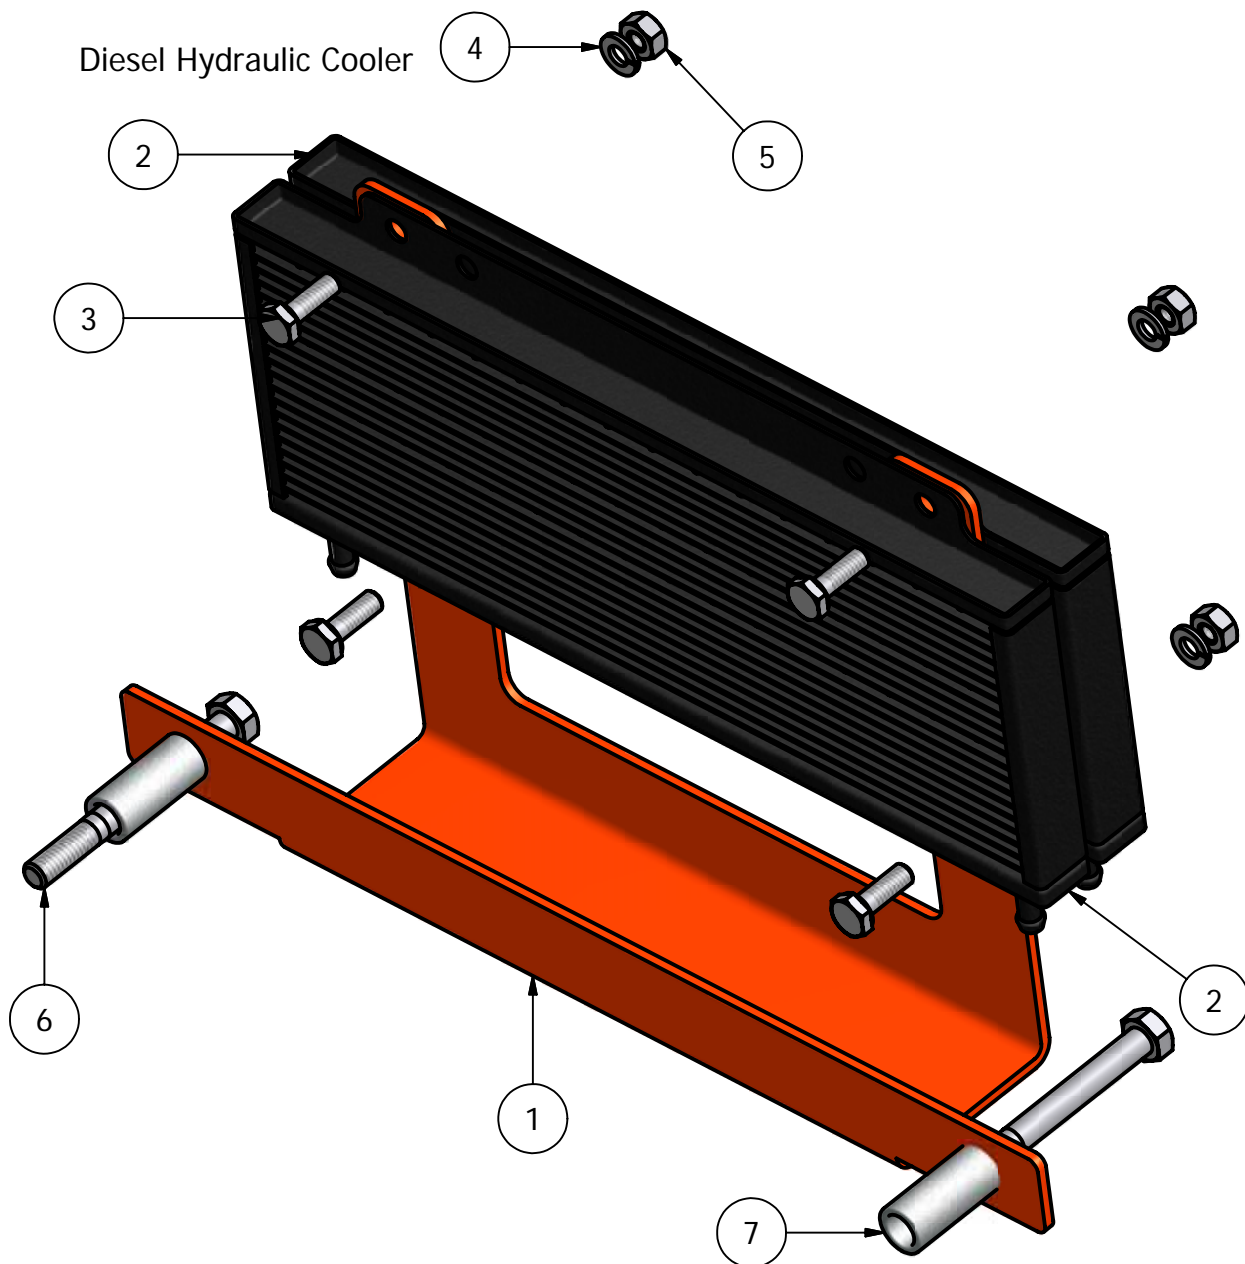

Parts List			
ITEM	QTY	PART NUMBER	DESCRIPTION
1	1	057-5950-00	Cooler Holder
2	2	061-8012-00	Hydraulic Cooler
3	4	018-8052-00	1/4" x 3/4" Hex Bolt
4	4	019-4008-00	1/4" Lock Washer
5	4	013-8039-00	1/4" Hex Nut
6	2	018-5355-00	5/16" x 6" Bolt (28hp)
6	2	018-4701-00	5/16" x 3" Bolt (35hp)
7	2	025-8000-00	Cooler Holder Spacer (35hp)
7	2	025-3100-00	Cooler Holder Spacer (28hp)