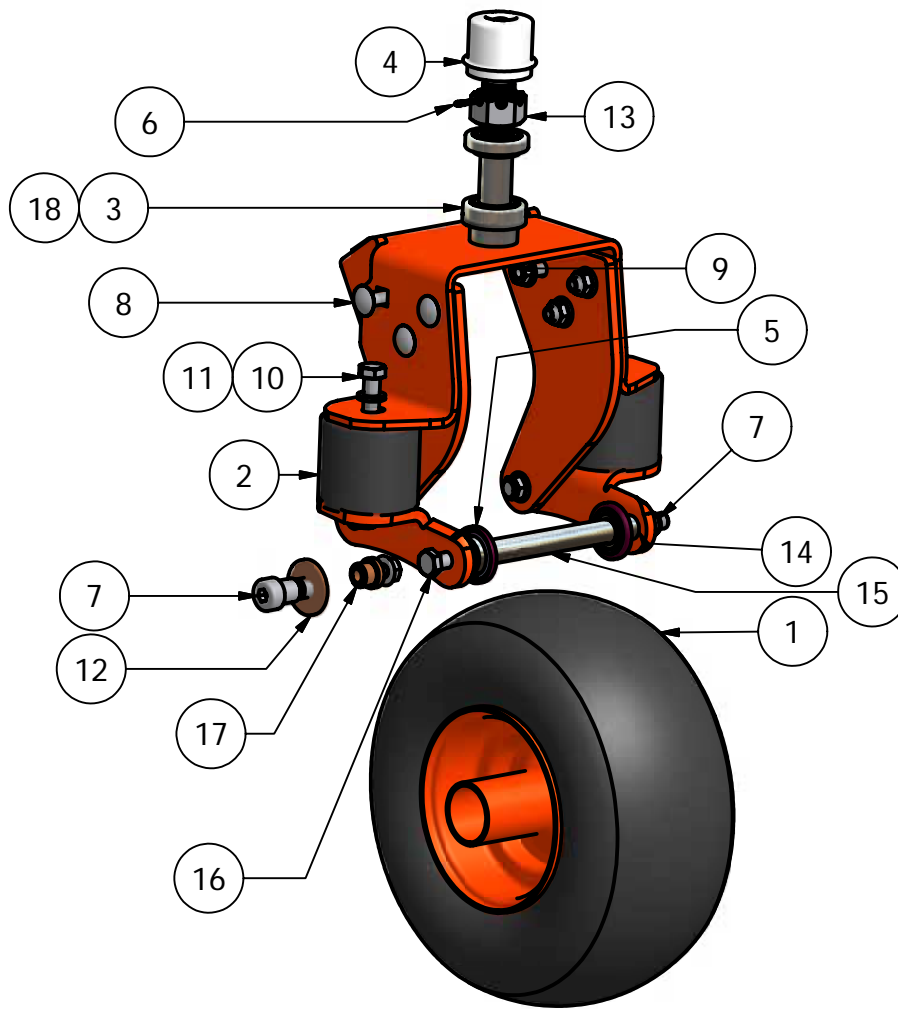

Parts List			
ITEM	QTY	PART NUMBER	DESCRIPTION
1	1	022-2006-00	13" x 6.50 - 6 Tire and Orange Wheel
2	2	032-9001-00	Rubber Isolator
3	2	010-7001-00	Bearing
4	1	014-7005-00	Dust Cover
5	2	022-7009-00	5/8" Bearing
6	1	020-7022-00	1/8" x 2 1/4" Cotter #8
7	2	018-3001-00	5/8" x 5/8" Shoulder Bolt
8	6	018-3003-00	1/2" x 1 1/4" Carriage Bolt
9	8	013-5300-00	1/2" Flange Nut
10	4	018-5006-00	1/2" x 1 1/2" Hex Bolt
11	4	019-5007-00	1/2" Lock Washer
12	2	019-5038-00	5/8" Flat Washer
13	1	013-7004-00	1" Fine Threaded Castle Nut
14	2	025-7036-00	1/2" x 1/2" Collar Spacer
15	1	025-5202-00	7" x 1/2" ID Tire Spacer
16	1	018-3002-00	1/2" x 10" Bolt
17	2	032-5052-00	5/8" Shoulder Bushing
18	2	011-7002-00	Race