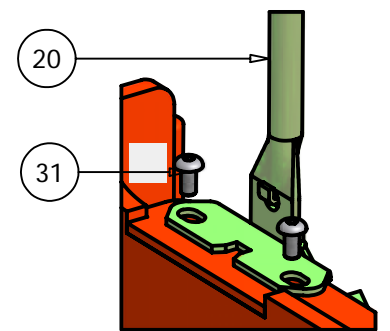

Diesel Seat Frame

DETAIL C

Seat Frame			
ITEM	QTY	PART NUMBER	DESCRIPTION
1	1	080-6010-00	Seat Frame
2	1	069-8054-00	Brake Lever
3	3	077-8073-00	Brake Handle Switch
4	4	018-8056-00	1024 x 1" Bolt
5	2	018-8051-00	9" Stove Bolt for Diesel (Aos gets 8")
6	2	013-8051-00	1/4" Wing Nut
7	1	068-8050-00	Diesel Battery
8	1	043-8929-00	Battery hold-down
9	2	062-8013-00	Filter Head
10	1	066-8048-00	Hydraulic Tank Cap
11	1	064-8055-00	Short Brake Cable
12	1	064-8056-00	Long Brake Cable
13	2	063-8014-00	Hydraulic Filter
14	4	024-5050-00	1/2" x 1/2" Filter Head Fitting
15	4	018-8052-00	1/4" x 3/4" Hex Bolt
16	1	067-9016-00	Hydraulic Tank
17	2	213-6001-00	Hydraulic Tank Strap
18	2	024-5205-00	3/8" X 3/8" Hose Barb
19	2	024-5203-00	1/2" x 1/2" Filter Head Fitting (90 Degree)
20	1	055-8018-00	Throttle
21	2	034-8045-00	Seat Spring
22	2	014-8047-00	1 1/2" Spring Cap Cover
23	2	019-5029-00	3/8" Flat Washer
24	2	018-6012-00	3/8" x 1 1/2" Hex Bolt
25	4	019-5037-00	3/8" Lock Washer
26	8	013-6014-00	3/8" Hex Nut
27	2	019-8051-00	5/16" Lock Washer
28	2	013-8043-00	5/16" Nut
29	1	054-8016-00	Choke
30	2	013-8047-00	5/16" Nylock Nut
31	2	018-5200-00	1024 X 5/8" Buttonhead Bolt
32	2	018-8059-00	5/16" x 1 3/4" Hex Bolt
33	4	019-4008-00	1/4" Lock Washer
34	2	018-8063-00	5/16" x 3/4" Hex Bolt
35	1	029-8059-00	Piezo Buzzer
36	1	077-6000-00	Momentary Start Switch- Diesel