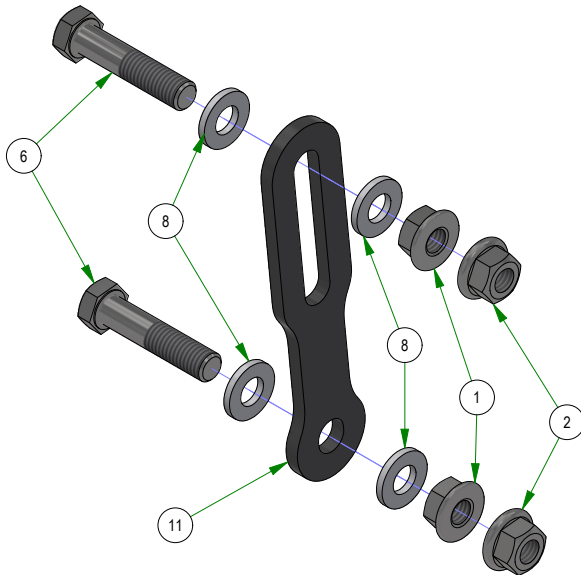

017-9075-00
PILLOW BLOCK ASSEMBLY

039-2125-17
DECK HANGER