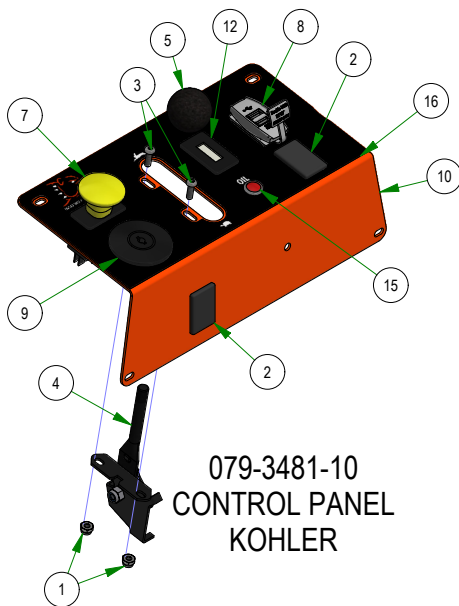

# PARTS SECTION: TANKS & BATTERY- FUEL TANKS

Parts List				Parts List			
ITEM	QTY	PART NUMBER	DESCRIPTION	ITEM	QTY	PART NUMBER	DESCRIPTION
1	1	051-8067-22	1/4" Fuel Line Hose	7	2	067-6058-00	3 Way Fuel Shut-Off Valve 5/16 x 5/16 x 1/4
2	1	051-8067-32	1/4" Fuel Line Hose	8	2	067-6070-00	Rollover Valve
3	4	051-8075-26	5/16" fuel line hose	9	2	067-9901-00	Fuel Pick-up
4	1	067-4080-00	Fuel Gauge with Grommet	10	2	067-9904-00	Fuel Cap
5	2	067-6054-00	Roll Over Valve Grommet	11	4	072-8068-00	5/16 Fuel Line Clamp
6	1	067-6056-00	Fuel Gauge Grommet	12	4	072-8069-00	1/4 Fuel Hose Clamp

# PARTS SECTION: CONTROL PANELS & WIRING HARNESS

Parts List				Parts List			
ITEM	QTY	PART NUMBER	DESCRIPTION	ITEM	QTY	PART NUMBER	DESCRIPTION
1	6	013-5019-00	10-24 NYLON INSERT LOCKNUT ZINC	9	3	077-8076-00	Ignition Switch
2	6	018-1040-00	Light Plug	10	3	079-3483-00	2022 Rebel Control Panel
3	6	018-5200-00	10-24 X 5/8 BUTTON SOCKET CAP SCREW 18-8 STAINLESS STEEL	11	1	083-4013-00	Tachometer
4	2	055-2012-00	Universal Throttle Head - 2012	12	2	083-4050-00	Tachometer
5	2	055-2013-00	Throttle Knob	13	1	086-1202-01	Relay Block Cover Replacement Kit
6	1	055-3001-00	Kawasaki \ Kohler Drive By Wire	14	4	086-1202-19	Relay
7	3	056-8058-00	PTO Switch	15	3	089-1000-00	Oil Light
8	3	077-2076-00	USB Port	16	3	091-4009-22	2022 Rebel/Rogue Control Panel Decal