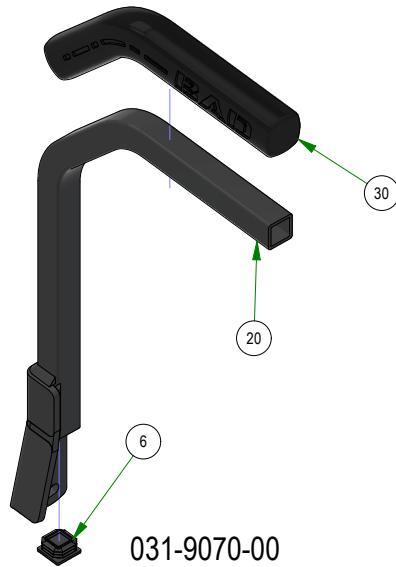

Parts List				Parts List			
ITEM	QTY	PART NUMBER	DESCRIPTION	ITEM	QTY	PART NUMBER	DESCRIPTION
1	2	013-0017-00	3/8-16 Half Jam Nut	17	4	031-0032-00	2019 Drive Arm Bushing
2	1	013-6049-00	5/16" RH Fine Threaded Jam Nut	18	2	031-0070-00	R Series Square Drive Arm Pivot
3	1	013-6050-00	5/16" LH Fine Threaded Jam Nut	19	1	031-9021-00	R Series Square Drive Arm LH Weldment
4	2	013-8050-00	1/2-13 NYLON INSERT FLANGE LOCKNUT ZINC	20	1	031-9022-00	R Series Square Drive Arm RH Weldment
5	2	014-5600-00	Fan Guard 6" - Fits Wheel	21	1	035-0004-01	2019 Outlaw Gen2 Xp Rod
6	2	014-9004-00	9565K52_Polyethylene Square Plug	22	1	048-3002-00	Spherical Rod End - Outlaw
7	2	015-9999-00	Hydro Fan - Light/Pup/Outlaw XP	23	1	048-3003-00	Spherical Rod End - Outlaw
8	2	018-0063-00	3/8-16 X 1 SOCKET SET SCREW (CUP POINT) PLAIN	24	2	051-8063-04	3/8" Clear Hose x 4 1/2"
9	2	018-7016-00	1/2-13 X 3 HEX CAP SCREW (GR.5) ZINC	25	2	051-8064-10	1/2 Clear Braided Hose Priced/Foot x 9.5"
10	4	019-8054-00	.505 ID X 1.000 OD X .125 THICK FLAT WASHER NYLON	26	2	063-8014-00	Hydraulic Filter
11	2	024-1200-00	ZT Fitting, 3/8 x 3/8 45 Degree, 4603-6-6	27	2	066-8050-22	Hydraulic Tank Cap W/Dipstick
12	4	024-2051-00	2019 Outlaw 45 Degree Pump Fitting #6802-10-08	28	1	067-8053-00	2019 Left Outlaw Gen2 Hydro Tank Suspension Only
13	2	024-5002-00	90 Degree Fitting, 1/2 x 3/4, 4601-8-8	29	1	067-8054-00	2019 Right Outlaw Gen2 Hydro Tank Suspension Only
14	2	024-6034-00	1/4" Press in Grease Fitting	30	2	069-4014-00	R-Series Square Drive Grip
15	1	031-0030-10	2019 Drive Arm Actuator right - Weldment	31	4	072-8065-00	3/8" Hose Clamp
16	1	031-0031-10	2019 Drive Arm Actuator left - Weldment	32	4	072-8066-00	1/2 Hose Clamp

031-9070-00
RH DRIVE ARM