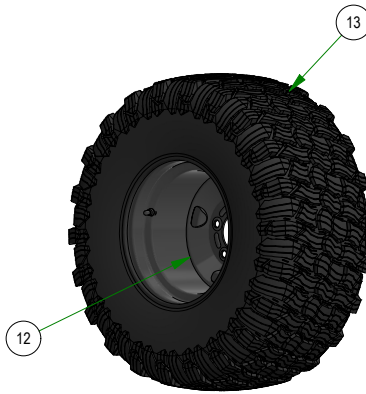

022-4091-00
REAR WHEEL ASSEMBLY
54" DECK