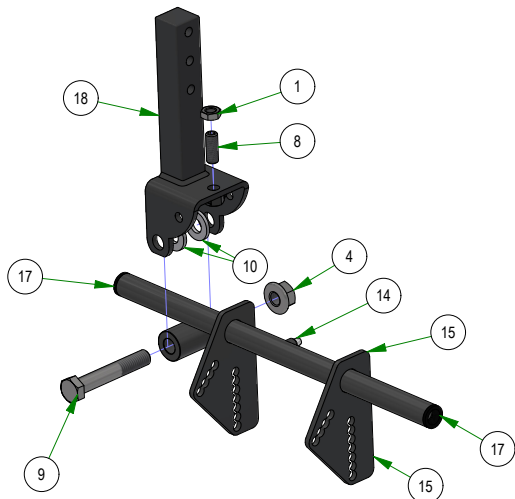

031-0030-24
RH PIVOT ASSEMBLY