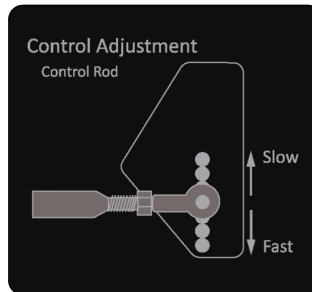

091-4038-00

Control Adj. Control Rod Decal