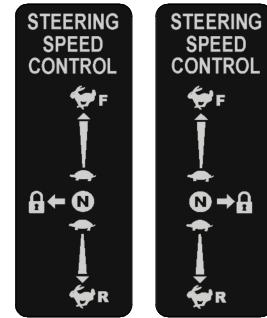

# PARTS SECTION: DECALS

091-4063-00

Flying Bulldog Front Bumper Decal

091-0504-00  
54" Deck Decal

091-0506-00  
61" Deck Decal

091-0507-00  
72" Deck Decal

091-1114-00

2018 LH/RH Steering Control Decal Roll