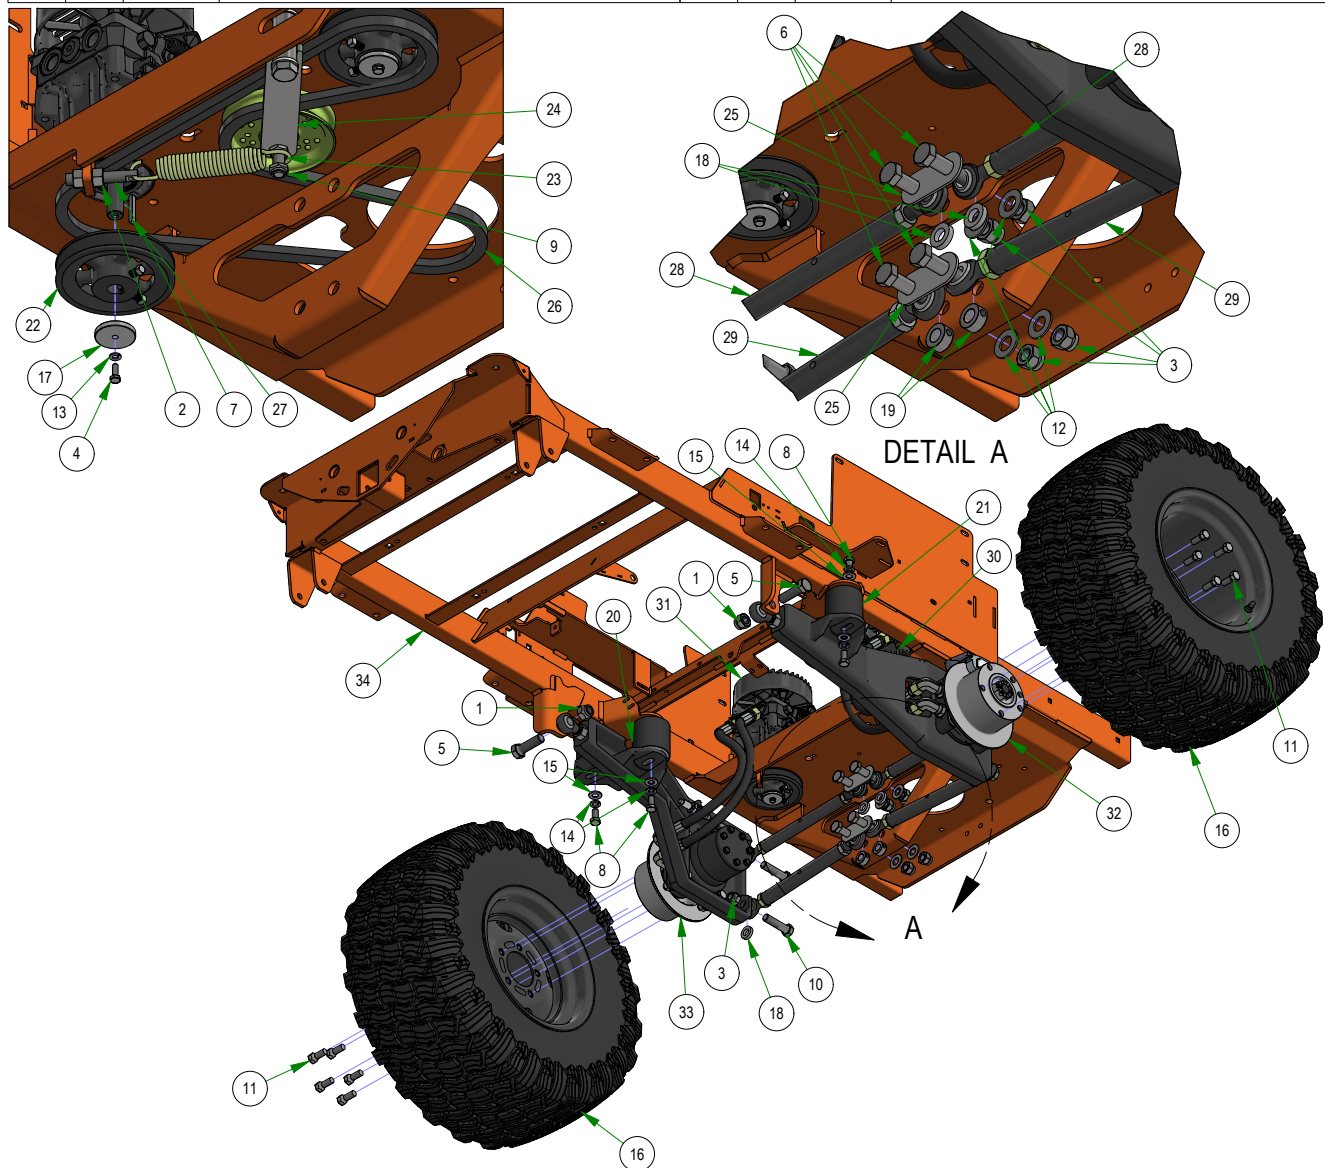

Parts List				Parts List			
ITEM	QTY	PART NUMBER	DESCRIPTION	ITEM	QTY	PART NUMBER	DESCRIPTION
1	2	013-0023-00	3/4-10 NYLON INSERT LOCKNUT ZINC	18	4	025-0071-00	Spacer 1.125OD x .625 ID x .250 Length
2	2	013-7018-00	1/2-13 HEX NUT ZINC	19	2	025-7020-00	5/8 SOLID SHAFT COLLAR (W/1 SET SCREW) ZINC
3	8	013-7021-00	5/8-11 NYLON INSERT LOCKNUT ZINC	20	2	032-8999-00	Vibration Mount-Blue Dot
4	2	018-0024-00	M6-1.0 X 16MM DIN 933 HEX TAP BOLT (CL 8.8) ZINC	21	2	032-9000-00	Vibration Mount-Green Dot
5	2	018-0045-00	3/4-10 X 2-1/2 HEX CAP SCREW (GR.5) ZINC	22	2	033-5011-00	5" PUMP PULLEY W/ SET SCREW
6	4	018-0049-00	5/8-11 X 2-3/4 HEX CAP SCREW (GR.5) ZINC	23	1	034-2020-00	Deck Idler Spring
7	1	018-2004-50	All Thread	24	1	039-0031-19	2019 Rogue Pump Idler Assy
8	8	018-2030-00	1/2-13 X 1 HEX CAP SCREW (GR.5) ZINC	25	2	039-2145-00	2019 Suspension Gusset Outlaw
9	1	018-4010-00	1/2-13 NYLON INSERT JAM LOCKNUT ZINC	26	1	041-8051-00	2019 Rogue Pump Belt 68"
10	4	018-6059-00	5/8-11 X 2-1/2 HEX CAP SCREW (GR.5) ZINC	27	2	042-5013-00	5MM X 36MM SQ MACHINERY KEY C1018 ROUNDED ENDS
11	10	018-7033-00	1/2-20 x 60° Lug Bolts Zinc Grade 8	28	2	048-6061-00	2019 Suspension Radius Rod Assembly
12	4	019-0009-00	5/8" Flat Washer SAE Spec Grade 8	29	2	048-6064-00	2019 Suspension Radius Rod Assembly
13	2	019-4008-00	1/4 SPLIT LOCKWASHER ZINC	30	1	067-8053-21	2021 LH ROGUE HYDRO TANK LINE ASSY
14	8	019-5007-00	1/2 SPLIT LOCKWASHER (GR.8) ZINC/YELLOW	31	1	067-8054-21	2021 RH ROGUE HYDRO TANK LINE ASSY
15	8	019-5702-00	1/2 SAE FLAT WASHER (1-1/16" OD) GR.8 ZINC YELLOW	32	1	070-0001-98	2019 Rouge Trailing Arm LH Assy
16	2	022-4090-00	2019 Assy-26x12-12 Reaper Turf -10.5" Rim	33	1	070-0002-98	2019 Rogue Trailing Arm RH Assy
17	2	025-0034-00	Rogue Pump washer	34	1	070-2305-00	2023 Rogue Frame - Painted