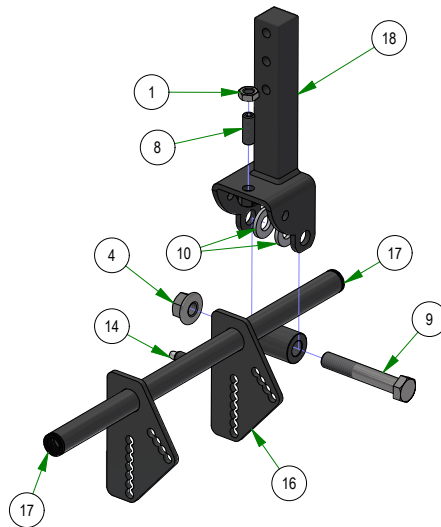

031-9071-00
LH DRIVE ARM

031-0031-24
LH PIVOT ASSEMBLY