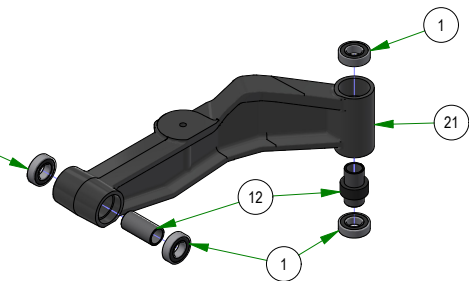

250-0032-54
LH FRONT SUSPENSION ARM
54" DECK