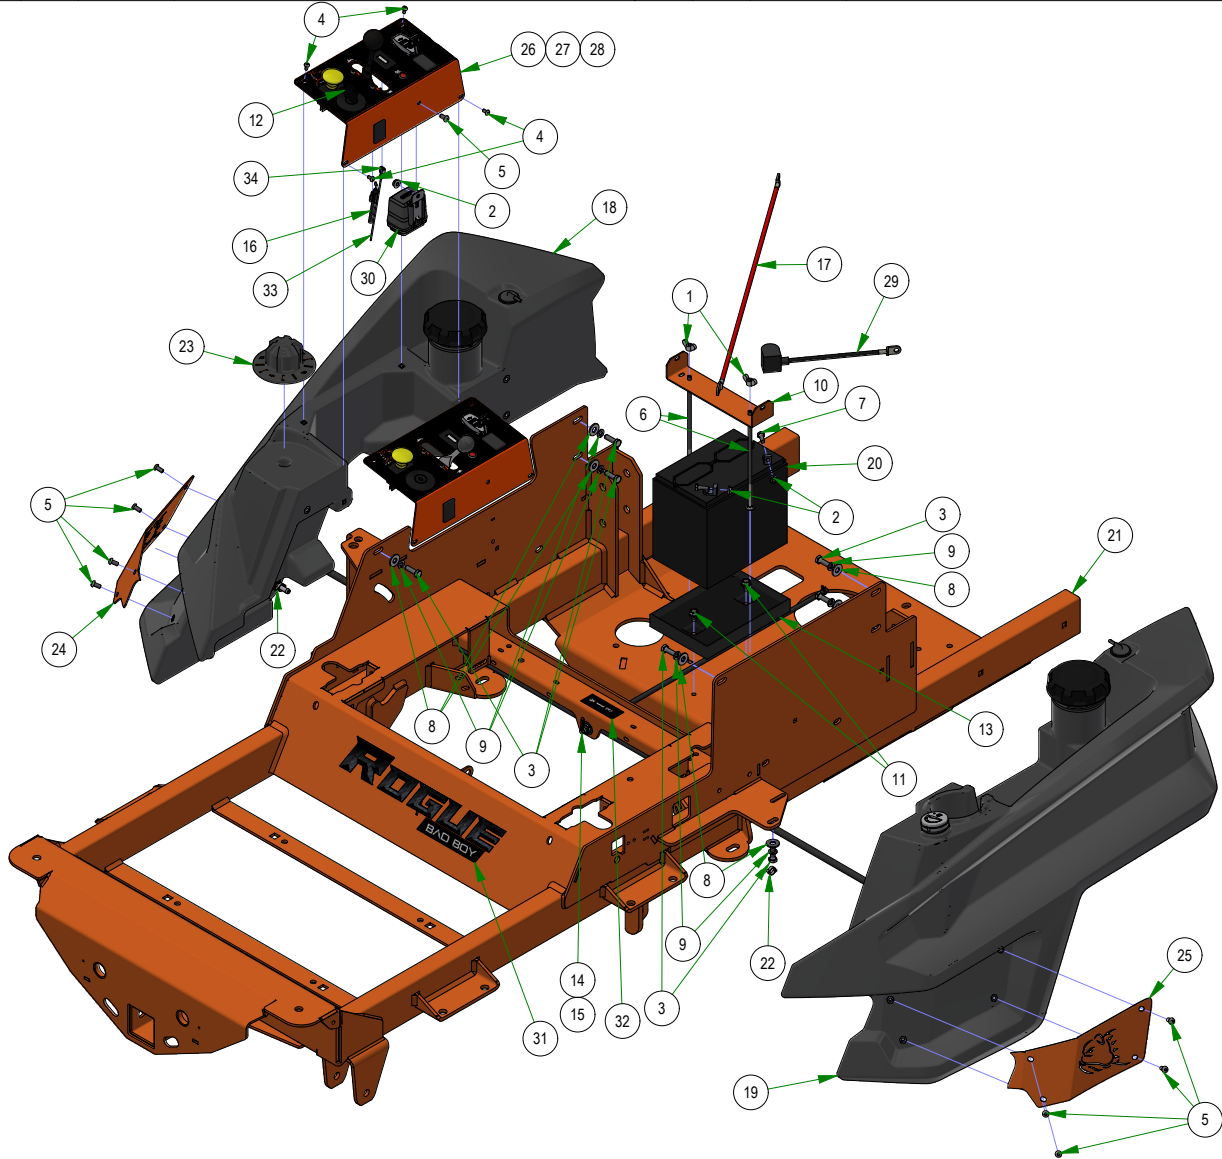

Parts List				Parts List			
ITEM	QTY	PART NUMBER	DESCRIPTION	ITEM	QTY	PART NUMBER	DESCRIPTION
1	2	013-8051-00	1/4-20 WING NUT FORGED (TYPE A) LIGHT SERIES ZINC	18	1	067-9950-50	2019 Right Rebel, Rogue, Renegade Fuel Tank (GAS)
2	3	013-9001-00	1/4-20 HEX SERRATED FLANGE NUT HARD/ZINC	19	1	067-9960-50	2019 Left Rebel, Rogue, Renegade Fuel Tank (GAS)
3	8	018-2007-00	5/16-18 X 1 HEX CAP SCREW (GR.5) ZINC	20	1	068-8049-00	SP-35 Battery
4	4	018-2010-00	10-32 X 3/8 BUTTON SOCKET CAP SCREW 18-8 STAINLESS STEEL	21	1	070-2305-00	2023 Rogue Frame - Painted
5	9	018-2012-00	1/4-20 X 1/2 BUTTON SOCKET CAP SCREW 18-8 STAINLESS STEEL	22	2	072-8076-00	2 EAR CLAMP 12.5mm-15mm
6	2	018-8050-00	1/4-20 X 8 CARRIAGE BOLT (MIN 6" THREAD) ZINC	23	1	077-9001-00	2019 Deck Height Dial
7	2	018-8052-00	1/4-20 X 3/4 HEX CAP SCREW (GR.5) ZINC	24	1	079-3290-00	2019 Outlaw Fuel Tank Insert - Right
8	8	019-8044-00	5/16 USS FLAT WASHER (7/8 OD) ZINC	25	1	079-3291-00	2019 Outlaw Fuel Tank Insert - Left
9	8	019-8051-00	5/16 SPLIT LOCKWASHER ZINC	26	1	079-3481-10	Rebel/Rogue EFI Control Panel Assy
10	1	026-0312-00	2023 Rogue Battery Hold Down Plate	27	1	079-3481-19	Rebel/Rogue Control Panel Assy
11	2	030-7044-00	5/16-18 X 1/2 HWH unslot (F) tcs zinc	28	1	079-3581-22	Rebel/Rogue Control Panel Assy-Drive by Wire
12	1	042-9000-00	Ignition Key	29	1	086-0005-00	Starter Cable
13	1	043-8931-00	Battery Tray	30	1	086-2050-19	2019 Wiring Harness-Rebel/Rogue
14	2	051-2019-29	2023 Rebel Rogue Renegade Fuel Line for Kohler	31	1	091-0516-00	Rogue back Plate & Front Decal
15	1	051-2019-33	2023 Rebel Rogue Renegade Fuel Line for Kawasaki	32	1	091-6022-00	R-Series Shut Off Valve Decal
16	1	055-8021-75	Outlaw Throttle Cable	33	1	216-1000-00	16 AWG Black Insulated Wire for Tachometer
17	1	064-5300-00	24" Red Battery Cable	34	1	216-1051-00	1/4" Female Quick Connect Terminal