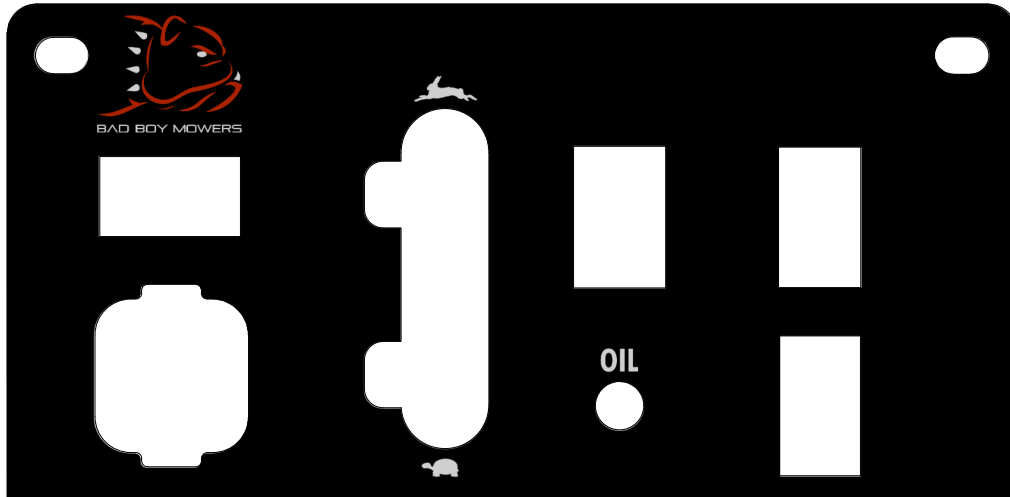

PARTS SECTION: DECALS

091-4009-22
2022 Rebel/Rogue Control Panel Decal