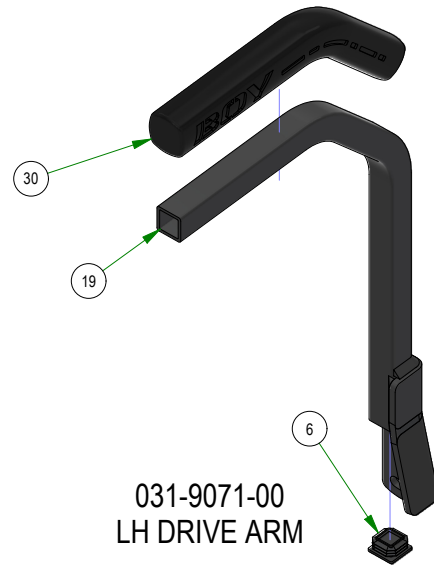

BAD BOY MOWERS

PARTS SECTION: DRIVE ARM SUBASSEMBLIES

Parts List				Parts List			
ITEM	QTY	PART NUMBER	DESCRIPTION	ITEM	QTY	PART NUMBER	DESCRIPTION
1	2	013-0017-00	3/8-16 Half Jam Nut	17	4	031-0032-00	2019 Drive Arm Bushing
2	1	013-6049-00	5/16" RH Fine Threaded Jam Nut	18	2	031-0070-00	R Series Square Drive Arm Pivot
3	1	013-6050-00	5/16" LH Fine Threaded Jam Nut	19	1	031-9021-00	R Series Square Drive Arm LH Weldment
4	2	013-8050-00	1/2-13 NYLON INSERT FLANGE LOCKNUT ZINC	20	1	031-9022-00	R Series Square Drive Arm RH Weldment
5	2	014-5600-00	Fan Guard 6" - Fits Wheel	21	1	035-0004-01	2019 Outlaw Gen2 Xp Rod
6	2	014-9004-00	9565K52_Polyethylene Square Plug	22	1	048-3002-00	Spherical Rod End - Outlaw
7	2	015-9999-00	Hydro Fan - Light/Pup/Outlaw XP	23	1	048-3003-00	Spherical Rod End - Outlaw
8	2	018-0063-00	3/8-16 X 1 SOCKET SET SCREW (CUP POINT) PLAIN	24	2	051-8063-04	3/8" Clear Hose x 4 1/2"
9	2	018-7016-00	1/2-13 X 3 HEX CAP SCREW (GR.5) ZINC	25	2	051-8064-10	1/2 Clear Braided Hose Priced/Foot x 9.5"
10	4	019-8054-00	.505 ID X 1.000 OD X .125 THICK FLAT WASHER NYLON	26	2	063-8014-00	Hydraulic Filter
11	2	024-1200-00	ZT Fitting, 3/8 x 3/8 45 Degree, 4603-6-6	27	2	066-8050-22	Hydraulic Tank Cap W/Dipstick
12	4	024-2051-00	2019 Outlaw 45 Degree Pump Fitting #6802-10-08	28	1	067-8053-00	2019 Left Outlaw Gen2 Hydro Tank Suspension Only
13	2	024-5002-00	90 Degree Fitting, 1/2 x 3/4, 4601-8-8	29	1	067-8054-00	2019 Right Outlaw Gen2 Hydro Tank Suspension Only
14	2	024-6034-00	1/4" Press in Grease Fitting	30	2	069-4014-00	R-Series Square Drive Grip
15	1	031-0030-10	2019 Drive Arm Actuator right - Weldment	31	4	072-8065-00	3/8" Hose Clamp
16	1	031-0031-10	2019 Drive Arm Actuator left - Weldment	32	4	072-8066-00	1/2 Hose Clamp