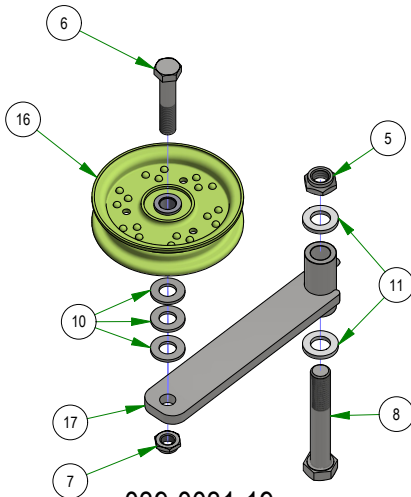

039-0031-19
REAR IDLER PULLEY ASSEMBLY