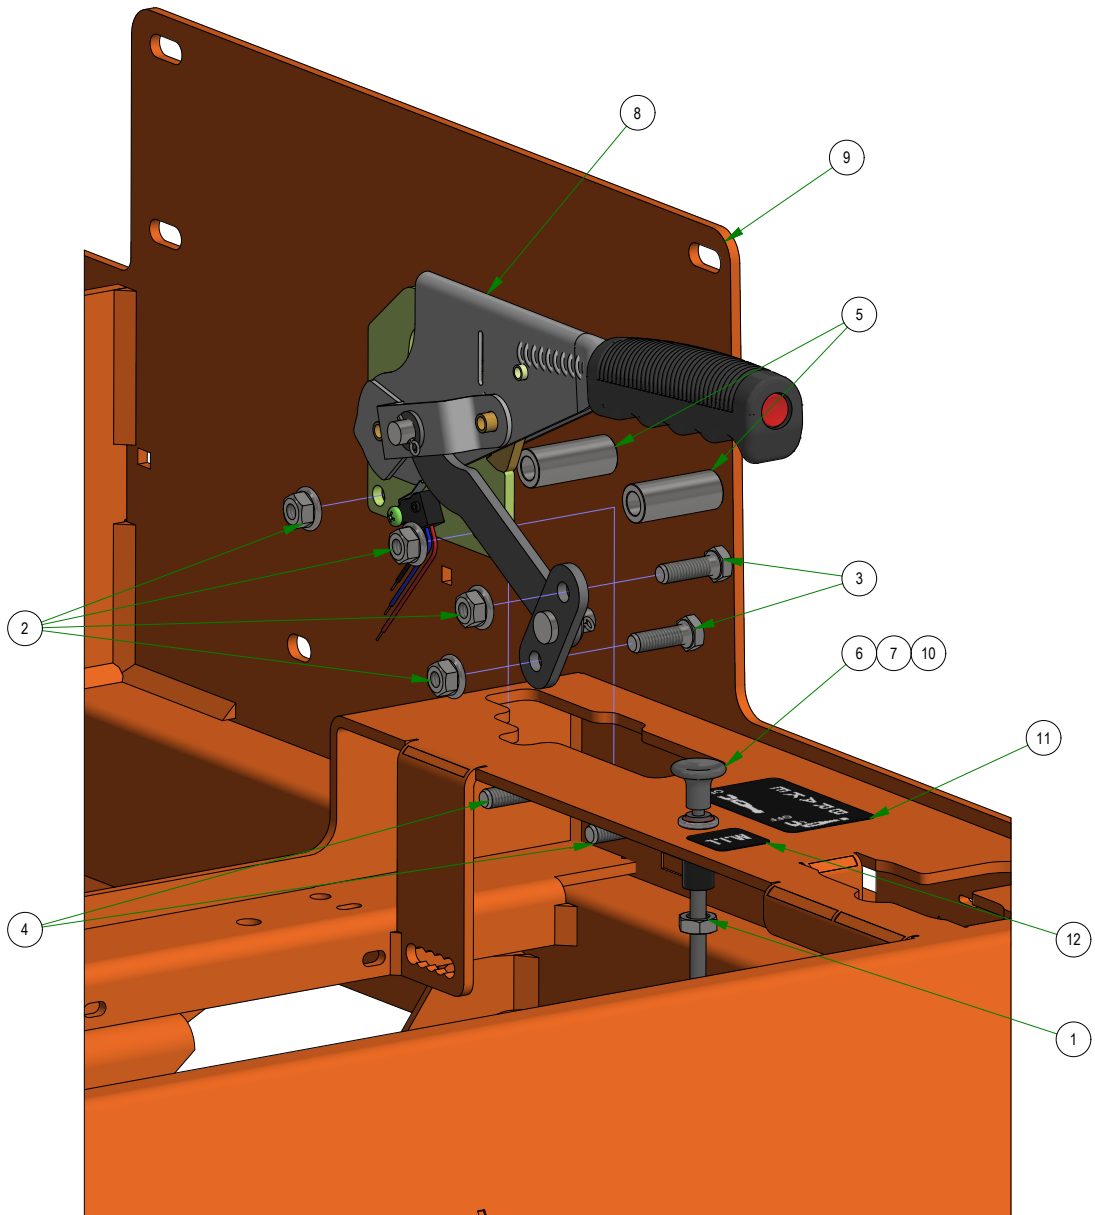

BAD BOY MOWERS

PARTS SECTION: BRAKE HANDLE MOUNTING

Parts List				Parts List			
ITEM	QTY	PART NUMBER	DESCRIPTION	ITEM	QTY	PART NUMBER	DESCRIPTION
1	1	013-6051-00	3/8-24 HEX NUT ZINC YELLOW	7	1	054-8019-00	Choke for 36Hp Vanguard & FX1000 Kawasaki
2	4	013-8049-00	5/16-18 NYLON INSERT FLANGE LOCKNUT ZINC	8	1	069-0001-00	2019 Brake Handle Assembly
3	2	018-2007-00	5/16-18 X 1 HEX CAP SCREW (GR.5) ZINC	9	1	070-2305-00	2023 Rogue Frame - Painted
4	2	018-5344-00	5/16-18 X 2-1/2 HEX CAP SCREW (GR.5) ZINC	10	1	089-2000-00	Code Indicator Light
5	2	025-0027-00	.380 ID X .625 OD X 1.500 LGTH 2019 OUTLAW BRAKE HANDLE SPACER ZINC	11	1	091-1101-18	2018 Out/XP/Diesel Brake Decal
6	1	054-8017-00	Choke	12	1	091-4040-00	2019 MIL Decal For Rogue EFI Models