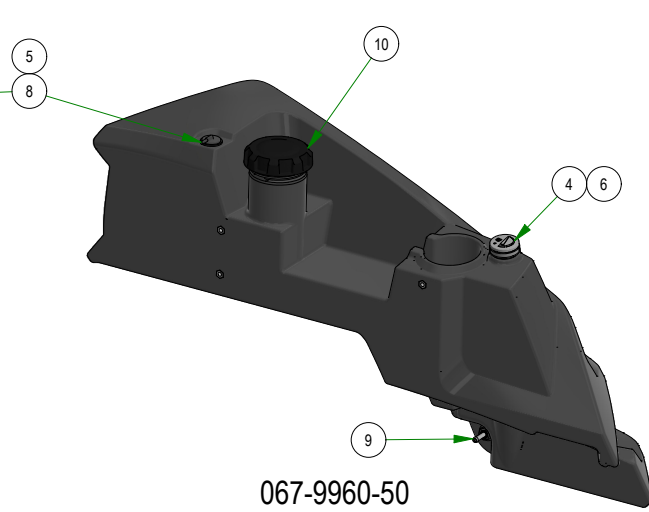

067-9960-50
LH FUEL TANK