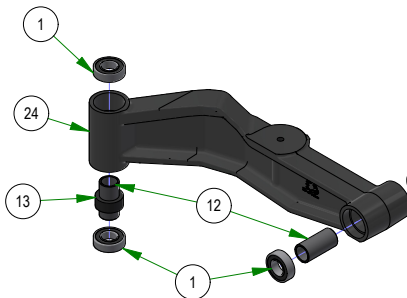

250-0033-54
RH FRONT SUSPENSION ARM
54" DECK