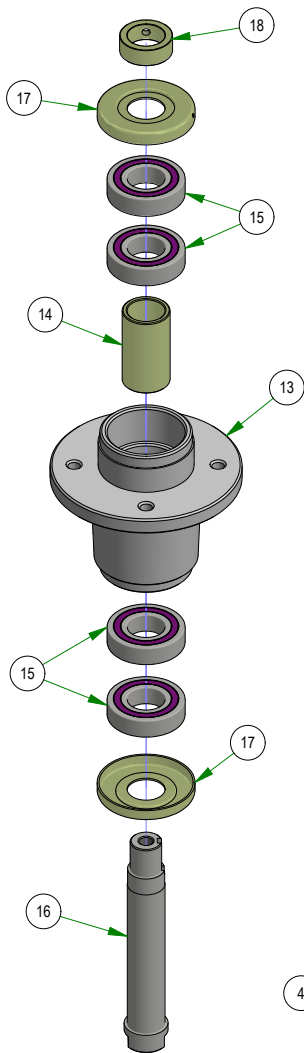

BAD BOY MOWERS

PARTS SECTION: DECK SUBASSEMBLIES

Parts List				Parts List			
ITEM	QTY	PART NUMBER	DESCRIPTION	ITEM	QTY	PART NUMBER	DESCRIPTION
1	2	013-5201-00	3/8-16 HEX SERRATED FLANGE NUT HARD/ZINC	13	1	037-4000-01	4000 Series Spindle Housing
2	7	013-8049-00	5/16-18 NYLON INSERT FLANGE LOCKNUT ZINC	14	1	037-4002-00	4000 Series Spindle Spacer
3	1	013-8050-00	1/2-13 NYLON INSERT FLANGE LOCKNUT ZINC	15	4	037-6023-00	Bearing - 6206
4	5	018-4703-00	5/16-18 X 1-1/4 CARRIAGE BOLT ZINC	16	1	037-6026-00	Spindle Shaft
5	1	018-6012-00	3/8-16 X 1-1/2 HEX CAP SCREW (GR.5) ZINC	17	2	037-8002-00	Spindle Dust Cap
6	1	018-6036-00	1/2-13 X 2-3/4 HEX CAP SCREW (GR.5) ZINC	18	1	037-9050-00	Locking Collar w/ 1/4"-20 Set Screw
7	2	018-8066-00	5/16-18 X 7/8 CARRIAGE BOLT ZINC	19	1	039-4893-00	2019 Upper Chute Bracket
8	2	019-6042-00	.360 ID X .983 OD X .120 THICK FLAT WASHER NYLON	20	1	039-4894-00	2019 Lower Chute Bracket
9	2	022-7009-00	Ball Bearing w/Retainer, 99502H-NR, .625 Bore x 1.375 OD x .4375 Width	21	1	039-6946-10	2019 Deck Belt Tensioner
10	1	025-5203-00	.51 ID X .75 OD X .75 LGTH SOLID SPACER ZINC	22	1	206-6018-00	2019 Chute Hanger
11	1	026-0167-00	Belt Tensioner Retainer Plate	23	1	210-6025-00	2019 Belted Chute with Logo
12	1	033-8050-00	5" Idler Pulley