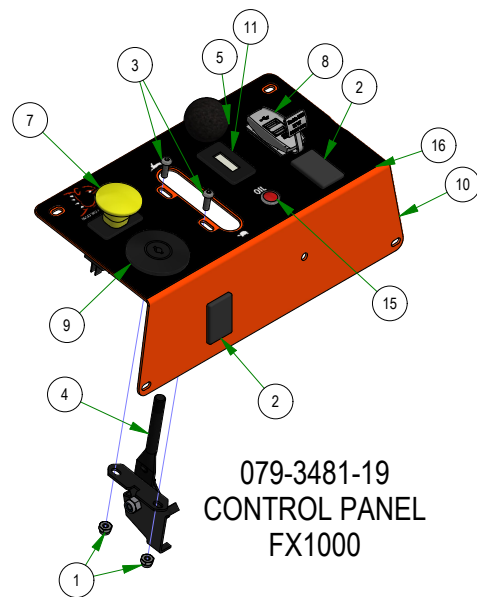

# PARTS SECTION: CONTROL PANELS & WIRING HARNESS

Parts List				Parts List			
ITEM	QTY	PART NUMBER	DESCRIPTION	ITEM	QTY	PART NUMBER	DESCRIPTION
1	6	013-5019-00	10-24 NYLON INSERT LOCKNUT ZINC	9	3	077-8076-00	Ignition Switch
2	6	018-1040-00	Light Plug	10	3	079-3483-00	2022 Rebel Control Panel
3	6	018-5200-00	10-24 X 5/8 BUTTON SOCKET CAP SCREW 18-8 STAINLESS STEEL	11	1	083-4013-00	Tachometer
4	2	055-2012-00	Universal Throttle Head - 2012	12	2	083-4050-00	Tachometer
5	2	055-2013-00	Throttle Knob	13	1	086-1202-01	Relay Block Cover Replacement Kit
6	1	055-3001-00	Kawasaki \ Kohler Drive By Wire	14	4	086-1202-19	Relay
7	3	056-8058-00	PTO Switch	15	3	089-1000-00	Oil Light
8	3	077-2076-00	USB Port	16	3	091-4009-22	2022 Rebel/Rogue Control Panel Decal