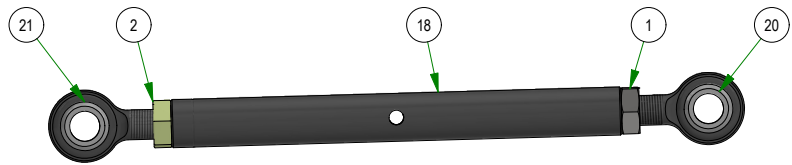

022-4090-00  
REAR WHEEL ASSEMBLY  
61" & 72" DECK

022-4091-00  
REAR WHEEL ASSEMBLY  
54" DECK

033-5011-00  
PUMP PULLEY ASSEMBLY

039-0031-19  
REAR IDLER PULLEY ASSEMBLY

048-6061-00  
UPPER RADIUS ROD

048-6064-00  
LOWER RADIUS ROD