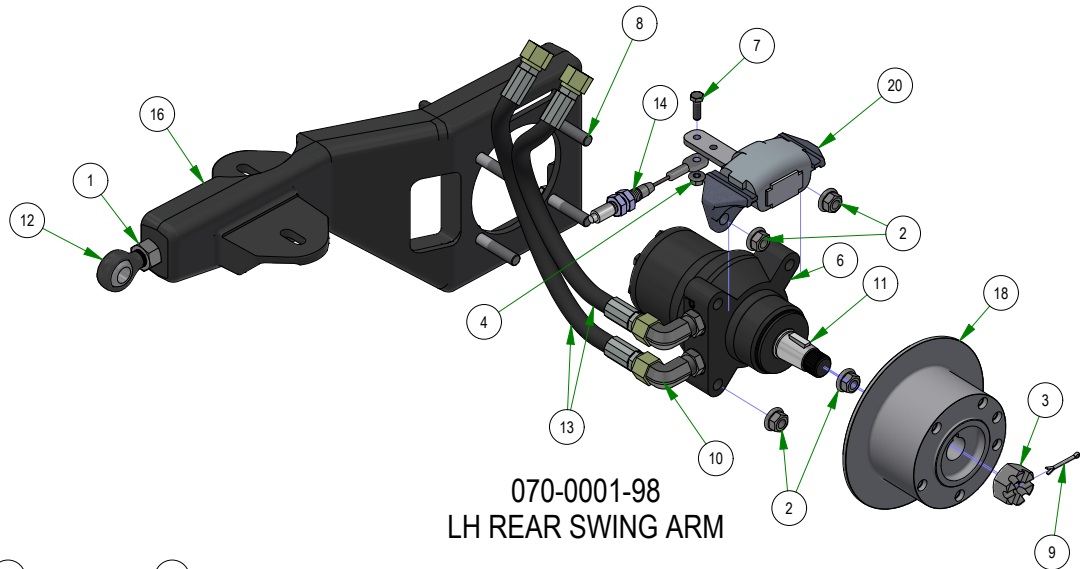

BAD BOY MOWERS

PARTS SECTION: REAR SWING ARMS

Parts List				Parts List			
ITEM	QTY	PART NUMBER	DESCRIPTION	ITEM	QTY	PART NUMBER	DESCRIPTION
1	2	013-0022-00	3/4"-16 Fine Full Nut	11	2	042-7041-00	Woodruff Key
2	8	013-6040-00	1/2-13 Gr 8 Centerlock Flange Nut	12	2	048-7001-00	3/4-16 RH Male Rod End
3	2	013-7050-00	1" Castle Nut for HydroGear Wheel Motor	13	4	051-6006-00	20" Hydraulic Hose
4	2	013-8049-00	5/16-18 NYLON INSERT FLANGE LOCKNUT ZINC	14	1	064-8054-00	2019 Short Brake Cable-Suspension Models
5	1	015-4600-00	18cc Parker Wheel Motor- Right	15	1	064-9002-00	2019 Long Brake Cable-Renegade, Rogue
6	1	015-4601-00	18cc Parker Wheel Motor- Left	16	1	070-0001-00	2019 Left Trailing Arm
7	2	018-2007-00	5/16-18 X 1 HEX CAP SCREW (GR.5) ZINC	17	1	070-0002-00	2019 Right Trailing Arm
8	8	018-6041-00	1/2-13 x 2.75 Gr. 8 Hex Head Bolt	18	2	092-5201-00	Brake Disk
9	2	020-7022-00	1/8 X 1-1/2 COTTER PIN ZINC	19	1	092-7000-00	XP/AOS Right Brake Caliper
10	4	024-2065-00	2019 Rouge/Renegade Wheel Motor 90° Fitting #6801-10L	20	1	092-7001-00	XP/AOS Left Brake Caliper