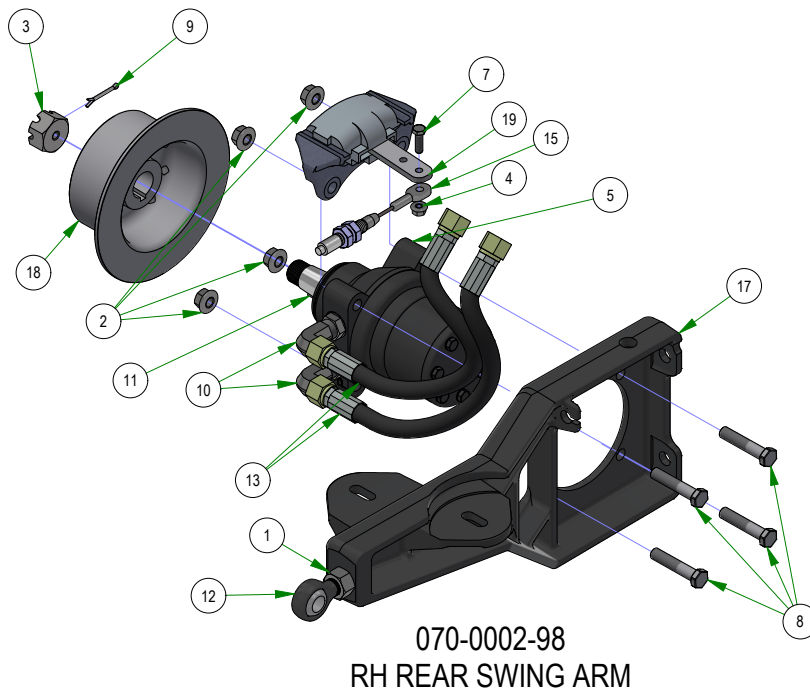

BAD BOY MOWERS

PARTS SECTION: REAR SWING ARMS

Parts List				Parts List			
ITEM	QTY	PART NUMBER	DESCRIPTION	ITEM	QTY	PART NUMBER	DESCRIPTION
1	2	013-0022-00	3/4"-16 Fine Full Nut	11	2	042-7041-00	Woodruff Key
2	8	013-6040-00	1/2-13 Gr 8 Centerlock Flange Nut	12	2	048-7001-00	3/4-16 RH Male Rod End
3	2	013-7050-00	1" Castle Nut for HydroGear Wheel Motor	13	4	051-6006-00	20" Hydraulic Hose
4	2	013-8049-00	5/16-18 NYLON INSERT FLANGE LOCKNUT ZINC	14	1	064-8054-00	2019 Short Brake Cable-Suspension Models
5	1	015-4600-00	18cc Parker Wheel Motor- Right	15	1	064-9002-00	2019 Long Brake Cable-Renegade, Rogue
6	1	015-4601-00	18cc Parker Wheel Motor- Left	16	1	070-0001-00	2019 Left Trailing Arm
7	2	018-2007-00	5/16-18 X 1 HEX CAP SCREW (GR.5) ZINC	17	1	070-0002-00	2019 Right Trailing Arm
8	8	018-6041-00	1/2-13 x 2.75 Gr. 8 Hex Head Bolt	18	2	092-5201-00	Brake Disk
9	2	020-7022-00	1/8 X 1-1/2 COTTER PIN ZINC	19	1	092-7000-00	XP/AOS Right Brake Caliper
10	4	024-2065-00	2019 Rouge/Renegade Wheel Motor 90° Fitting #6801-10L	20	1	092-7001-00	XP/AOS Left Brake Caliper