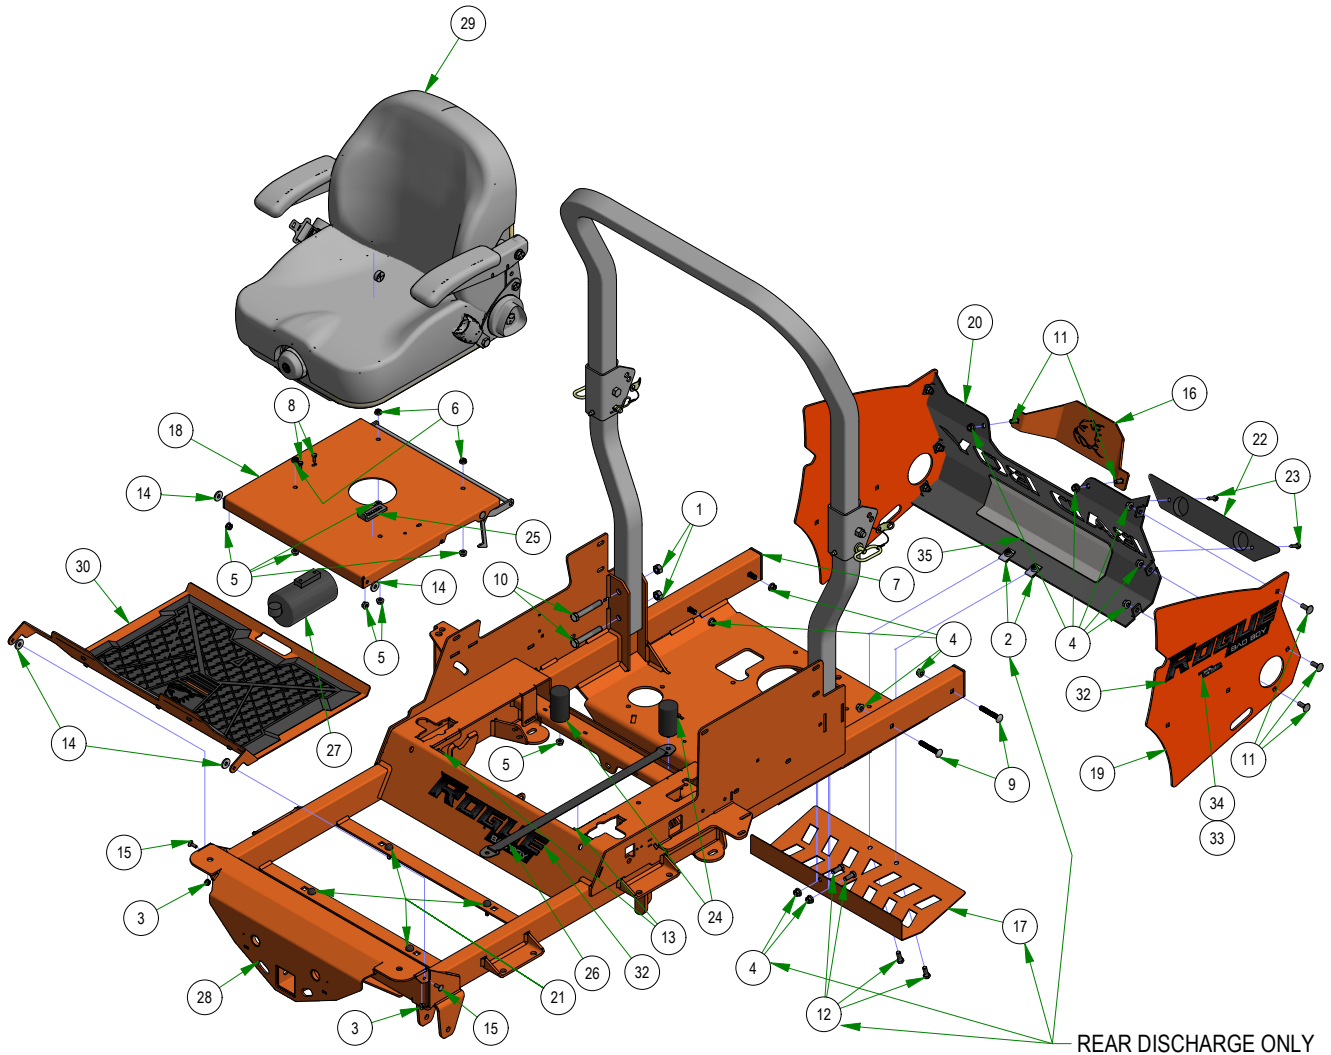

Parts List				Parts List			
ITEM	QTY	PART NUMBER	DESCRIPTION	ITEM	QTY	PART NUMBER	DESCRIPTION
1	4	013-0005-00	1/2-13 HEX 2-WAY REVERSIBLE CENTER LOCKNUT Grade B ZINC	19	2	026-2209-00	2019 Rouge Rear Cover Side Plate
2	2	013-0021-00	Extruded Nut 3/8"-16 3/4" Hole Center With Patch	20	1	026-2221-22	2019 Vertical Rear Cover Tailgate - Black
3	2	013-2050-00	1/4-20 NYL INSERT FLANGE LOCKNUT ZINC	21	4	029-4011-00	2023 Floor Board Rubber Bumper
4	14	013-5202-00	3/8-16 NYLON INSERT FLANGE LOCKNUT (GR.F) ZINC	22	1	029-8000-00	2017 XP Bumper
5	8	013-8049-00	5/16-18 NYLON INSERT FLANGE LOCKNUT ZINC	23	2	030-7047-00	1/4-14 X 1-1/4 HEX WASHER UNSLOT TEK/3 ZINC
6	3	013-9002-00	5/16-18 HEX SERRATED FLANGE NUT HARD/ZINC	24	2	032-0001-00	2019 Bad Boy X Cylindrical Seat Mount
7	2	014-9003-00	1 1/2 x 3 Frame Plug	25	1	039-2156-00	Seat Stop
8	2	018-0024-00	M6-1.0 X 16MM DIN 933 HEX TAP BOLT (CL 8.8) ZINC	26	1	064-8083-00	Seat Strap with Buckles
9	4	018-0044-00	3/8" x 2 1/2" Carriage Bolt	27	1	067-0020-19	2019 Outlaw EPA Cannister Assembly
10	4	018-0050-00	1/2-13 X 3-1/4 HEX CAP SCREW (GR.5) ZINC	28	1	070-2305-00	2023 Rogue Frame - Painted
11	8	018-5044-00	3/8-16 X 1 CARRIAGE BOLT (GR.5) ZINC	29	1	071-6065-22	2022 Suspension Seat w/Seatbelt
12	4	018-6049-00	3/8-16 X 1 GR 5 Hex Bolts Zinc	30	1	079-3155-24	2024 R-Series Floorboard Assembly
13	2	018-8065-00	5/16-18 X 1 CARRIAGE BOLT (GR.8) ZINC	31	1	089-0006-00	2019 2X2 Folding ROPS
14	4	019-6042-00	.360 ID X .983 OD X .120 THICK FLAT WASHER NYLON	32	3	091-0516-00	Rogue back Plate & Front Decal
15	2	019-8040-00	1/4-20 X 3/4 CARRIAGE BOLT (GR.5) ZINC	33	2	091-4003-22	2022 Powered By Kawasaki Decal
16	1	026-0308-00	Kohler 980 Engine Shield	34	2	091-4004-22	2022 Powered By Kohler Decal
17	1	026-0337-00	Muffler Shield - Rear Discharge	35	1	091-4050-00	Heat Shield (Fiberglass Adhesive)
18	1	026-2019-21	R-SERIES SEAT PLATE ASSEMBLY