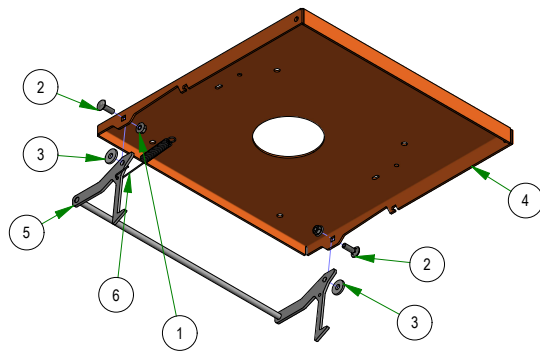

BAD BOY MOWERS

PARTS SECTION: COVERS & SEAT SUBASSEMBLIES

Parts List				Parts List			
ITEM	QTY	PART NUMBER	DESCRIPTION	ITEM	QTY	PART NUMBER	DESCRIPTION
1	2	013-8049-00	5/16-18 NYLON INSERT FLANGE LOCKNUT ZINC	14	1	071-6065-11	RH Armrest-Selfskin Front Adj
2	2	018-8065-00	5/16-18 X 1 CARRIAGE BOLT (GR.8) ZINC	15	1	071-6065-03	Black Selfskin-Arm Pad Only
3	2	019-6042-00	.360 ID X .983 OD X .120 THICK FLAT WASHER NYLON	16	1	071-6065-12	LH Armrest-Selfskin Front Adj
4	1	026-2019-00	R-SERIES SEAT PLATE	17	1	071-6065-05	Weight Adjust Indicator Knob Assy
5	1	028-0090-00	Seat Latch Rod Assembly	18	1	071-6065-06	4" Single Locking Track Kit
6	1	034-1025-00	Brake Spring	19	1	071-6065-07	Delta Plunger Switch - N.O.
7	1	051-2025-66	3/16" Vinyl Tubing, 66" Long	20	1	071-6065-10	Recliner Adjustment Knob-New
8	3	051-8072-38	1/4" Vinyl Tubing 38" Long	21	1	071-6065-13	Bellows w/Hardware
9	1	067-0020-00	Carbon Canister	22	1	071-6065-14	2" Retractable Belt Kit w/Spacers
10	6	072-8070-00	3/16 Vinyl Clamp	23	1	071-6065-15	Back Cover for I3M - Recl - Logos
11	2	072-8073-00	3/16" Vinyl Hose Clamp	24	1	071-6065-16	Cushion Cover Kit for I3M-Logo
12	1	073-8068-00	fuel line T	25	1	079-3156-00	2024 R-Series Floorboard
13	1	071-6065-04	Set of Armrests-SS Front Adj	26	1	081-2024-00	2024 R-Series Floor Mat

026-2019-21
SEAT PLATE ASSEMBLY