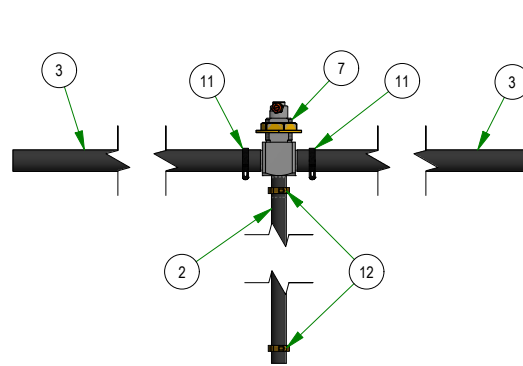

051-2019-33
FUEL LINE ASSEMBLY
KOHLER
VANGUARD
FX1000 EFI