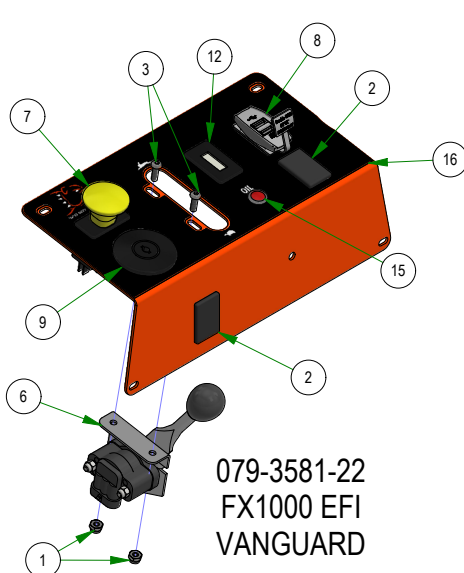

# PARTS SECTION: TANKS & BATTERY- FUEL TANKS

Parts List				Parts List			
ITEM	QTY	PART NUMBER	DESCRIPTION	ITEM	QTY	PART NUMBER	DESCRIPTION
1	1	051-8067-22	1/4" Fuel Line Hose	7	2	067-6058-00	3 Way Fuel Shut-Off Valve 5/16 x 5/16 x 1/4
2	1	051-8067-32	1/4" Fuel Line Hose	8	2	067-6070-00	Rollover Valve
3	4	051-8075-26	5/16" fuel line hose	9	2	067-9901-00	Fuel Pick-up
4	1	067-4080-00	Fuel Gauge with Grommet	10	2	067-9904-00	Fuel Cap
5	2	067-6054-00	Roll Over Valve Grommet	11	4	072-8068-00	5/16 Fuel Line Clamp
6	1	067-6056-00	Fuel Gauge Grommet	12	4	072-8069-00	1/4 Fuel Hose Clamp

# PARTS SECTION: CONTROL PANELS & WIRING HARNESS

Parts List				Parts List			
ITEM	QTY	PART NUMBER	DESCRIPTION	ITEM	QTY	PART NUMBER	DESCRIPTION
1	6	013-5019-00	10-24 NYLON INSERT LOCKNUT ZINC	9	3	077-8076-00	Ignition Switch
2	6	018-1040-00	Light Plug	10	3	079-3483-00	2022 Rebel Control Panel
3	6	018-5200-00	10-24 X 5/8 BUTTON SOCKET CAP SCREW 18-8 STAINLESS STEEL	11	1	083-4013-00	Tachometer
4	2	055-2012-00	Universal Throttle Head - 2012	12	2	083-4050-00	Tachometer
5	2	055-2013-00	Throttle Knob	13	1	086-1202-01	Relay Block Cover Replacement Kit
6	1	055-3001-00	Kawasaki \ Kohler Drive By Wire	14	4	086-1202-19	Relay
7	3	056-8058-00	PTO Switch	15	3	089-1000-00	Oil Light
8	3	077-2076-00	USB Port	16	3	091-4009-22	2022 Rebel/Rogue Control Panel Decal