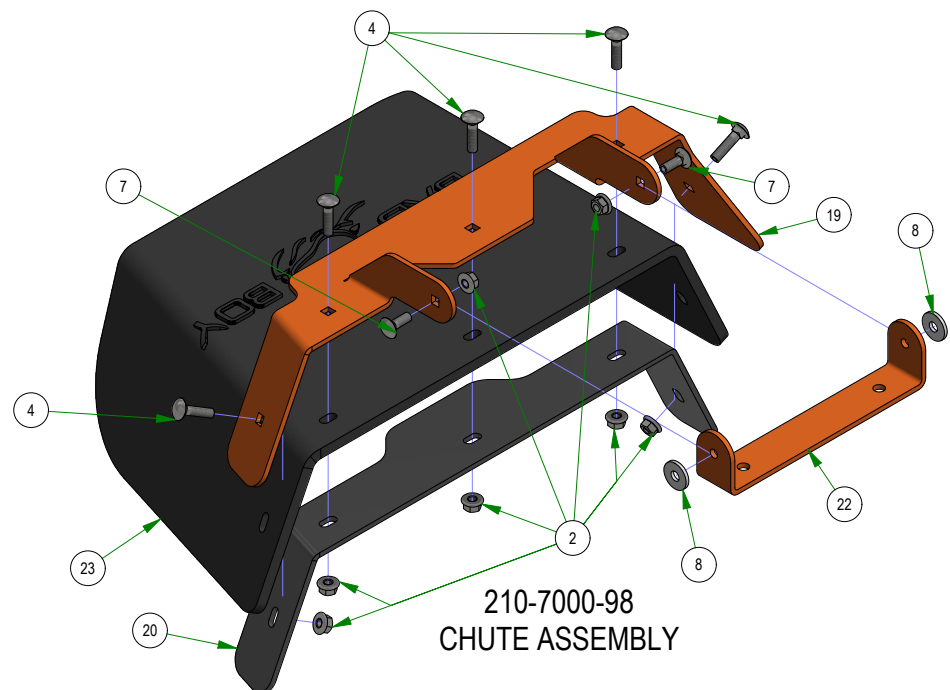

037-4000-00
SPINDLE ASSEMBLY

210-7000-98
CHUTE ASSEMBLY