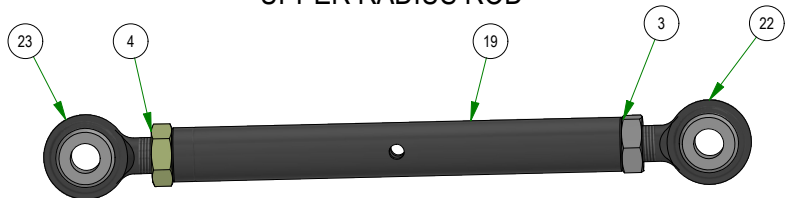

022-4090-00  
REAR WHEEL ASSEMBLY  
61" & 72" DECK

022-4091-00  
REAR WHEEL ASSEMBLY  
54" DECK

033-5011-00  
PUMP PULLEY ASSEMBLY

039-0031-19  
REAR IDLER PULLEY ASSEMBLY

048-6061-00  
UPPER RADIUS ROD

048-6064-00  
LOWER RADIUS ROD