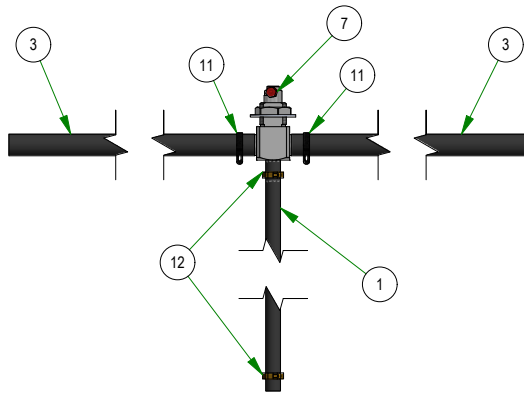

BAD BOY MOWERS

PARTS SECTION: TANKS & BATTERY- FUEL TANKS

Parts List				Parts List			
ITEM	QTY	PART NUMBER	DESCRIPTION	ITEM	QTY	PART NUMBER	DESCRIPTION
1	1	051-8067-22	1/4" Fuel Line Hose	7	2	067-6058-00	3 Way Fuel Shut-Off Valve 5/16 x 5/16 x 1/4
2	1	051-8067-32	1/4" Fuel Line Hose	8	2	067-6070-00	Rollover Valve
3	4	051-8075-26	5/16" fuel line hose	9	2	067-9901-00	Fuel Pick-up
4	1	067-4080-00	Fuel Gauge with Grommet	10	2	067-9904-00	Fuel Cap
5	2	067-6054-00	Roll Over Valve Grommet	11	4	072-8068-00	5/16 Fuel Line Clamp
6	1	067-6056-00	Fuel Gauge Grommet	12	4	072-8069-00	1/4 Fuel Hose Clamp

051-2019-29
FUEL LINE ASSEMBLY FX1000