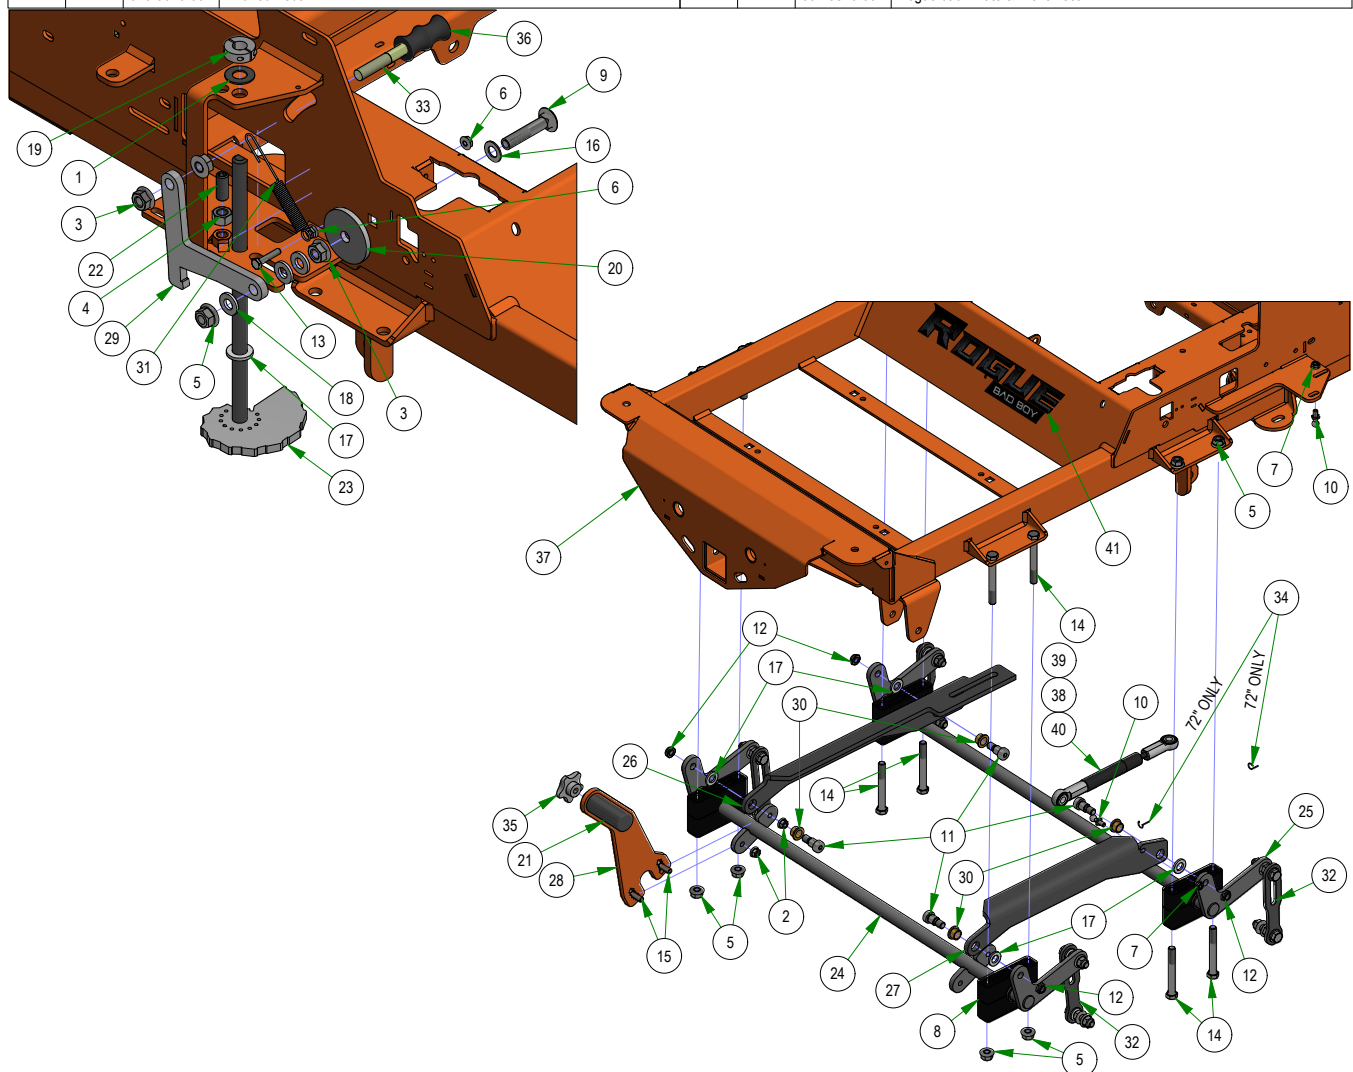

Parts List				Parts List			
ITEM	QTY	PART NUMBER	DESCRIPTION	ITEM	QTY	PART NUMBER	DESCRIPTION
1	1	013-0080-00	.625 ID x 1.250 OD x .062 THK F/W Nylon	22	1	028-0008-00	Dial Rod Plunger
2	2	013-5202-00	3/8-16 NYLON INSERT FLANGE LOCKNUT (GR.F) ZINC	23	1	028-0015-19	2019 Outlaw Gen2 Deck Height Dial Rod Assy
3	3	013-5300-00	1/2-13 HEX SERRATED FLANGE NUT HARD/ZINC	24	1	028-0026-00	2019 Outlaw Actuator - Front
4	1	013-7018-00	1/2-13 HEX NUT ZINC	25	1	028-0027-00	2019 Outlaw Actuator - Rear
5	9	013-8050-00	1/2-13 NYLON INSERT FLANGE LOCKNUT ZINC	26	1	028-6075-22	2019 Actuator Linkage - Right - Black
6	2	013-9001-00	1/4-20 HEX SERRATED FLANGE NUT HARD/ZINC	27	1	028-6076-22	2019 Actuator Linkage - Left - Black
7	2	013-9002-00	5/16-18 HEX SERRATED FLANGE NUT HARD/ZINC	28	1	031-0003-00	Foot Lift Upright Lever
8	4	017-9075-00	Pillow Block Assembly	29	1	031-0125-00	2019 Outlaw Deck Travel Lock
9	1	018-0043-00	2 1/2 x 1/2 Carriage Bolt	30	4	032-5052-00	.627 ID X .753 OD X .500 LGTH X 1.000 FLG OD X .094 FLG THICK FLANGED BEARING OIL-IMPREG BRNZ
10	2	018-2049-00	13mm Damper Ball Stud-Steering	31	1	034-1025-00	Brake Spring
11	4	018-3001-00	5/8 X 5/8 SOCKET SHOULDER BOLT ZINC YELLOW	32	4	039-2125-17	Deck Hanger Assembly
12	4	018-4010-00	1/2-13 NYLON INSERT JAM LOCKNUT ZINC	33	1	044-4000-00	Seat Bracket Pin
13	1	018-4702-00	1/4-20 X 1-1/4 HEX CAP SCREW (GR.5) ZINC	34	2	044-6050-00	Security Ring - PC744
14	8	018-5019-00	1/2-13 X 4 HEX CAP SCREW (GR.8) ZINC YELLOW	35	1	045-6044-00	Foot Pedal Knob 1/2-13
15	2	018-5043-00	3/8-16 X 1-1/4 CARRIAGE BOLT ZINC	36	1	069-4011-00	Travel Lock Rubber Grip
16	1	019-0007-00	.517 SQ WDT ID X .937 OD X .060 THICK F/W PHOS/OIL	37	1	070-2305-00	2023 Rogue Frame - Painted
17	5	019-6017-00	.635 ID X 1.120 OD X .140 THICK FLAT WASHER NYLON	38	1	087-5400-00	200 lb Gas Spring- 54" Deck outlaw
18	3	019-8054-00	.505 ID X 1.000 OD X .125 THICK FLAT WASHER NYLON	39	1	087-6100-00	250lb Gas Spring - 61" Deck
19	1	025-0002-00	5/8" Split Collar	40	1	087-7200-00	300lb Gas Spring - 72" Deck
20	1	025-0025-00	MZ Deck Idler Spacer	41	1	091-0516-00	Rogue back Plate & Front Decal
21	1	026-0026-00	Knurled Pedal