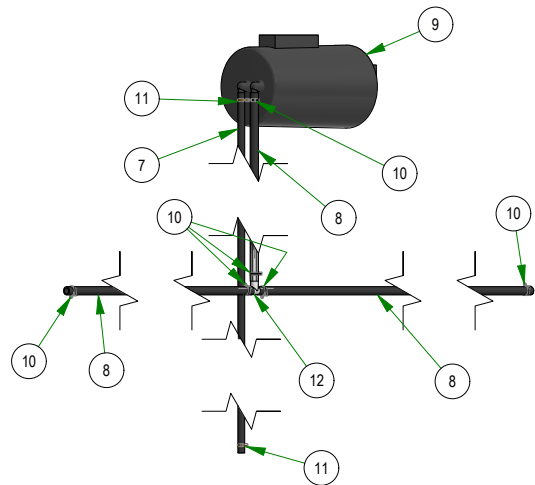

067-0020-19
EPA CANISTER ASSEMBLY