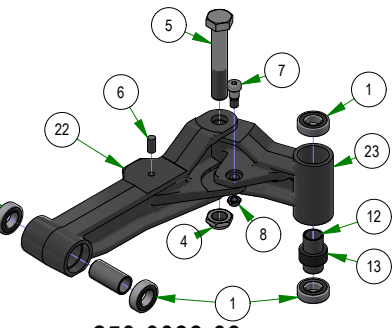

# PARTS SECTION: FRONT END SUBASSEMBLIES

Parts List				Parts List			
ITEM	QTY	PART NUMBER	DESCRIPTION	ITEM	QTY	PART NUMBER	DESCRIPTION
1	16	010-1050-00	1641 BEARING W/2 CONTACT RUBBER SEALS	13	4	029-7050-00	Rubber Stabilizer (Front Forks) [R series]
2	1	013-0030-00	Hex Nut M20-2.5	14	4	032-2000-00	Polyurethane Bushing
3	1	013-0031-00	Hex Nut M20-2.5 Left Hand Threads Gold Plated	15	2	032-2001-00	Sleeve
4	2	013-9004-00	1"-14 NYLON INSERT JAM LOCKNUT ZINC	16	1	048-8020-00	2024 Turnbuckle Body
5	2	018-0026-00	1"-14 X 5-1/2 HEX CAP SCREW (GR.8) ZINC YELLOW	17	1	048-8021-00	Turnbuckle End Right-Handed Thread
6	2	018-2009-00	1/2-13 x 1" Stud	18	1	048-8022-00	Turnbuckle End Left-Handed Thread
7	2	018-3001-00	5/8 X 5/8 SOCKET SHOULDER BOLT ZINC YELLOW	19	1	250-0032-01	INNER RH FRONT AXLE
8	2	018-4010-00	1/2-13 NYLON INSERT JAM LOCKNUT ZINC	20	1	250-0032-02	OUTER FRONT ARM RH
9	1	022-0004-00	15x6-6 Tire Only	21	1	250-0032-22	2019 Front I-Beam Left - Black
10	2	022-7010-00	1-3/4" Bearing-Large Bore Front Rim	22	1	250-0033-01	INNER FRONT ARM LH
11	2	024-0001-00	1/4-28 Grease Fitting	23	1	250-0033-02	CAST OUTER ARM LH
12	8	025-0003-00	2016 Front Bearing Spacer	24	1	250-0033-22	R.H. I-BEAM ARM - Black

022-0003-00  
FRONT WHEEL & TIRE

048-8000-00  
TURNBUCKLE ASSEMBLY

250-0033-54  
RH FRONT SUSPENSION ARM  
54" DECK

250-0032-54  
LH FRONT SUSPENSION ARM  
54" DECK

250-0032-03  
RH FRONT SUSPENSION ARM  
61" & 72" DECK