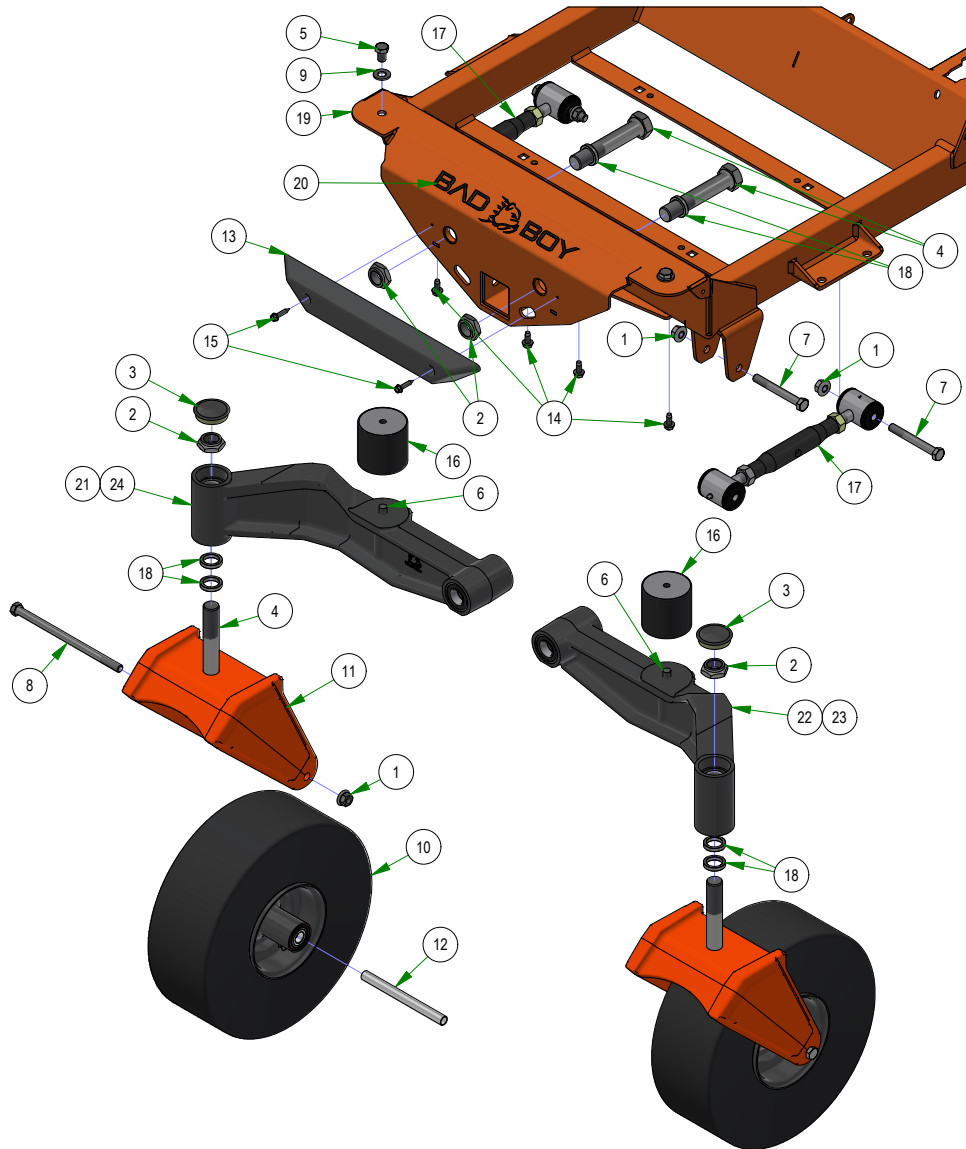

PARTS SECTION: FRONT END

Parts List				Parts List			
ITEM	QTY	PART NUMBER	DESCRIPTION	ITEM	QTY	PART NUMBER	DESCRIPTION
1	6	013-8050-00	1/2-13 NYLON INSERT FLANGE LOCKNUT ZINC	13	1	029-8000-00	2017 XP Bumper
2	4	013-9004-00	1"-14 NYLON INSERT JAM LOCKNUT ZINC	14	4	030-7042-00	5/16-18 X 3/4 HEX WASHER SLOT (F) TCS ZINC
3	3	014-2025-00	2017 Bearing Cover	15	2	030-7047-00	1/4-14 X 1-1/4 HEX WASHER UNSLOT TEK/3 ZINC
4	4	018-0026-00	1"-14 X 5-1/2 HEX CAP SCREW (GR.8) ZINC YELLOW	16	2	032-8999-00	Vibration Mount-Blue Dot
5	2	018-1055-00	1/2-13 X 3/4 HEX CAP SCREW (GR.5) ZINC	17	2	048-8000-00	Turnbuckle Assembly (M20-2.5)
6	2	018-2009-00	1/2-13 x 1" Stud	18	6	058-1000-00	1.02 ID X 1.38 OD X .250 THK SPACER ZINC
7	4	018-5019-00	1/2-13 X 4 HEX CAP SCREW (GR.8) ZINC YELLOW	19	1	070-2305-00	2023 Rogue Frame - Painted
8	2	018-7010-00	1/2-13 X 9 HEX CAP SCREW (GR.5) ZINC	20	1	091-4063-00	Flying Bulldog Front Bumper Decal
9	2	019-5702-00	1/2 SAE FLAT WASHER (1-1/16" OD) GR.8 ZINC YELLOW	21	1	250-0032-03	2022 61/72 Rogue/Renegade Front Suspension Asy RH
10	3	022-0003-00	2019 15x6.00-6 Non Pneumatic Black Front Assembly	22	1	250-0032-54	54 ROGUE FRONT SUSPENSION ASSEMBLY LH
11	3	023-0004-20	2020 R Series Cast Front Fork	23	1	250-0033-03	2022 61/72 Rogue/Renegade Front Suspension Asy LH
12	3	025-5202-00	Front Wheel Spanner	24	1	250-0033-54	54 ROGUE FRONT SUSPENSION ASSEMBLY RH