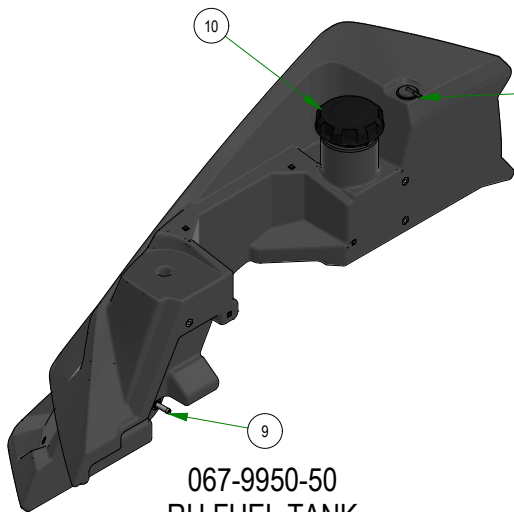

067-9950-50
RH FUEL TANK