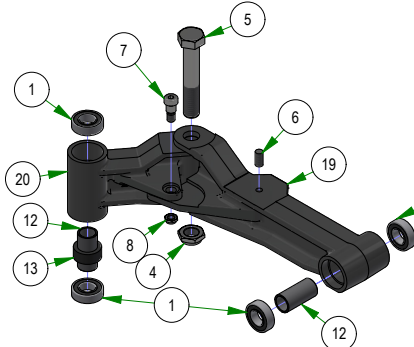

# PARTS SECTION: FRONT END SUBASSEMBLIES

Parts List				Parts List			
ITEM	QTY	PART NUMBER	DESCRIPTION	ITEM	QTY	PART NUMBER	DESCRIPTION
1	16	010-1050-00	1641 BEARING W/2 CONTACT RUBBER SEALS	13	4	029-7050-00	Rubber Stabilizer (Front Forks) [R series]
2	1	013-0030-00	Hex Nut M20-2.5	14	4	032-2000-00	Polyurethane Bushing
3	1	013-0031-00	Hex Nut M20-2.5 Left Hand Threads Gold Plated	15	2	032-2001-00	Sleeve
4	2	013-9004-00	1"-14 NYLON INSERT JAM LOCKNUT ZINC	16	1	048-8020-00	2024 Turnbuckle Body
5	2	018-0026-00	1"-14 X 5-1/2 HEX CAP SCREW (GR.8) ZINC YELLOW	17	1	048-8021-00	Turnbuckle End Right-Handed Thread
6	2	018-2009-00	1/2-13 x 1" Stud	18	1	048-8022-00	Turnbuckle End Left-Handed Thread
7	2	018-3001-00	5/8 X 5/8 SOCKET SHOULDER BOLT ZINC YELLOW	19	1	250-0032-01	INNER RH FRONT AXLE
8	2	018-4010-00	1/2-13 NYLON INSERT JAM LOCKNUT ZINC	20	1	250-0032-02	OUTER FRONT ARM RH
9	1	022-0004-00	15x6-6 Tire Only	21	1	250-0032-22	2019 Front I-Beam Left - Black
10	2	022-7010-00	1-3/4" Bearing-Large Bore Front Rim	22	1	250-0033-01	INNER FRONT ARM LH
11	2	024-0001-00	1/4-28 Grease Fitting	23	1	250-0033-02	CAST OUTER ARM LH
12	8	025-0003-00	2016 Front Bearing Spacer	24	1	250-0033-22	R.H. I-BEAM ARM - Black

022-0003-00  
FRONT WHEEL & TIRE

048-8000-00  
TURNBUCKLE ASSEMBLY

250-0033-54  
RH FRONT SUSPENSION ARM  
54" DECK

250-0032-54  
LH FRONT SUSPENSION ARM  
54" DECK

250-0032-03  
RH FRONT SUSPENSION ARM  
61" & 72" DECK