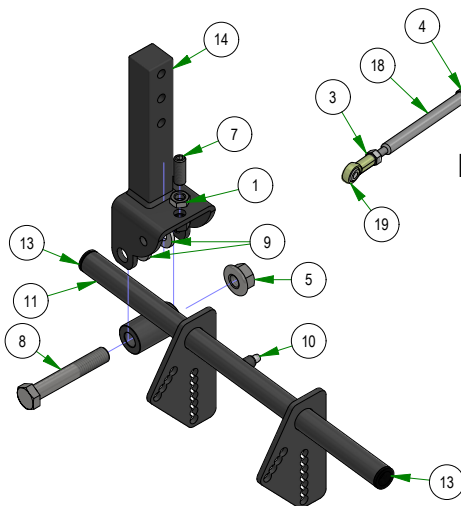

035-0005-00
PUSH ROD ASSEMBLY