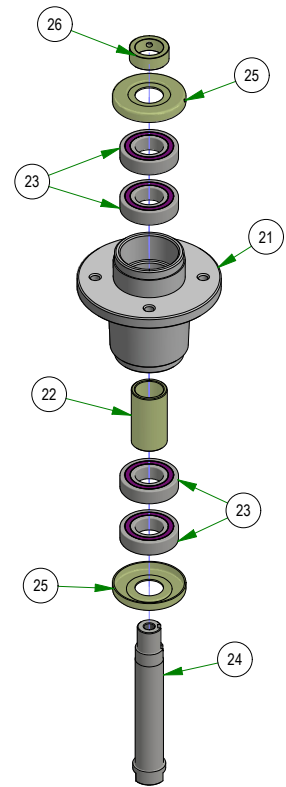

PARTS SECTION: DECK SUBASSEMBLIES

Parts List				Parts List			
ITEM	QTY	PART NUMBER	DESCRIPTION	ITEM	QTY	PART NUMBER	DESCRIPTION
1	1	013-0030-00	Hex Nut M20-2.5	19	2	032-2001-00	Sleeve
2	1	013-0031-00	Hex Nut M20-2.5 Left Hand Threads Gold Plated	20	1	033-8050-00	5" Idler Pulley
3	2	013-5201-00	3/8-16 HEX SERRATED FLANGE NUT HARD/ZINC	21	1	037-4000-01	4000 Series Spindle Housing
4	2	013-5300-00	1/2-13 HEX SERRATED FLANGE NUT HARD/ZINC	22	1	037-4002-00	4000 Series Spindle Spacer
5	7	013-8049-00	5/16-18 NYLON INSERT FLANGE LOCKNUT ZINC	23	4	037-6023-00	Bearing - 6206
6	3	013-8050-00	1/2-13 NYLON INSERT FLANGE LOCKNUT ZINC	24	1	037-6026-00	Spindle Shaft
7	5	018-4703-00	5/16-18 X 1-1/4 CARRIAGE BOLT ZINC	25	2	037-8002-00	Spindle Dust Cap
8	1	018-6012-00	3/8-16 X 1-1/2 HEX CAP SCREW (GR.5) ZINC	26	1	037-9050-00	Locking Collar w/ 1/4"-20 Set Screw
9	1	018-6036-00	1/2-13 X 2-3/4 HEX CAP SCREW (GR.5) ZINC	27	1	039-2125-00	Deck Hanger
10	2	018-6037-00	1/2-13 X 2-1/4 HEX CAP SCREW (GR.5) ZINC	28	1	039-4893-00	2019 Upper Chute Bracket
11	2	018-8066-00	5/16-18 X 7/8 CARRIAGE BOLT ZINC	29	1	039-4894-00	2019 Lower Chute Bracket
12	2	019-6042-00	.360 ID X .983 OD X .120 THICK FLAT WASHER NYLON	30	1	039-6946-10	2019 Deck Belt Tensioner
13	4	019-8054-00	.505 ID X 1.000 OD X .125 THICK FLAT WASHER NYLON	31	1	048-8020-00	2024 Turnbuckle Body
14	2	022-7009-00	Ball Bearing w/Retainer, 99502H-NR, .625 Bore x 1.375 OD x .4375 Width	32	1	048-8021-00	Turnbuckle End Right-Handed Thread
15	2	024-0001-00	1/4-28 Grease Fitting	33	1	048-8022-00	Turnbuckle End Left-Handed Thread
16	1	025-5203-00	.51 ID X .75 OD X .75 LGTH SOLID SPACER ZINC	34	1	206-6018-00	2019 Chute Hanger
17	1	026-0167-00	Belt Tensioner Retainer Plate	35	1	210-6025-00	2019 Belted Chute with Logo
18	4	032-2000-00	Polyurethane Bushing