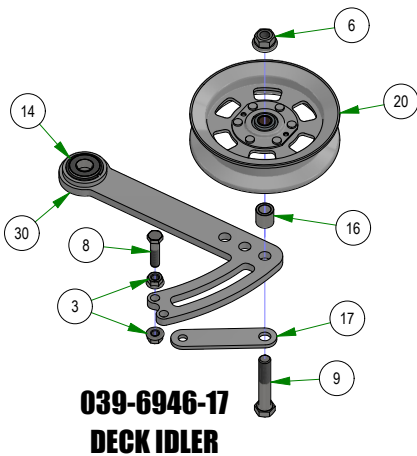

PARTS SECTION: DECK SUBASSEMBLIES

Parts List				Parts List			
ITEM	QTY	PART NUMBER	DESCRIPTION	ITEM	QTY	PART NUMBER	DESCRIPTION
1	1	013-0030-00	Hex Nut M20-2.5	19	2	032-2001-00	Sleeve
2	1	013-0031-00	Hex Nut M20-2.5 Left Hand Threads Gold Plated	20	1	033-8050-00	5" Idler Pulley
3	2	013-5201-00	3/8-16 HEX SERRATED FLANGE NUT HARD/ZINC	21	1	037-4000-01	4000 Series Spindle Housing
4	2	013-5300-00	1/2-13 HEX SERRATED FLANGE NUT HARD/ZINC	22	1	037-4002-00	4000 Series Spindle Spacer
5	7	013-8049-00	5/16-18 NYLON INSERT FLANGE LOCKNUT ZINC	23	4	037-6023-00	Bearing - 6206
6	3	013-8050-00	1/2-13 NYLON INSERT FLANGE LOCKNUT ZINC	24	1	037-6026-00	Spindle Shaft
7	5	018-4703-00	5/16-18 X 1-1/4 CARRIAGE BOLT ZINC	25	2	037-8002-00	Spindle Dust Cap
8	1	018-6012-00	3/8-16 X 1-1/2 HEX CAP SCREW (GR.5) ZINC	26	1	037-9050-00	Locking Collar w/ 1/4"-20 Set Screw
9	1	018-6036-00	1/2-13 X 2-3/4 HEX CAP SCREW (GR.5) ZINC	27	1	039-2125-00	Deck Hanger
10	2	018-6037-00	1/2-13 X 2-1/4 HEX CAP SCREW (GR.5) ZINC	28	1	039-4893-00	2019 Upper Chute Bracket
11	2	018-8066-00	5/16-18 X 7/8 CARRIAGE BOLT ZINC	29	1	039-4894-00	2019 Lower Chute Bracket
12	2	019-6042-00	.360 ID X .983 OD X .120 THICK FLAT WASHER NYLON	30	1	039-6946-10	2019 Deck Belt Tensioner
13	4	019-8054-00	.505 ID X 1.000 OD X .125 THICK FLAT WASHER NYLON	31	1	048-8020-00	2024 Turnbuckle Body
14	2	022-7009-00	Ball Bearing w/Retainer, 99502H-NR, .625 Bore x 1.375 OD x .4375 Width	32	1	048-8021-00	Turnbuckle End Right-Handed Thread
15	2	024-0001-00	1/4-28 Grease Fitting	33	1	048-8022-00	Turnbuckle End Left-Handed Thread
16	1	025-5203-00	.51 ID X .75 OD X .75 LGTH SOLID SPACER ZINC	34	1	206-6018-00	2019 Chute Hanger
17	1	026-0167-00	Belt Tensioner Retainer Plate	35	1	210-6025-00	2019 Belted Chute with Logo
18	4	032-2000-00	Polyurethane Bushing