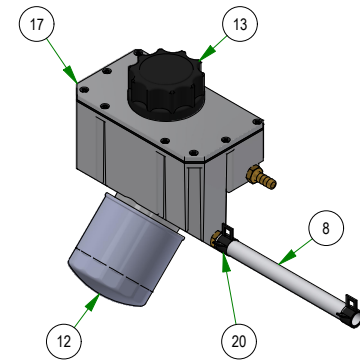

**067-8054-18
RIGHT HYDRO TANK**