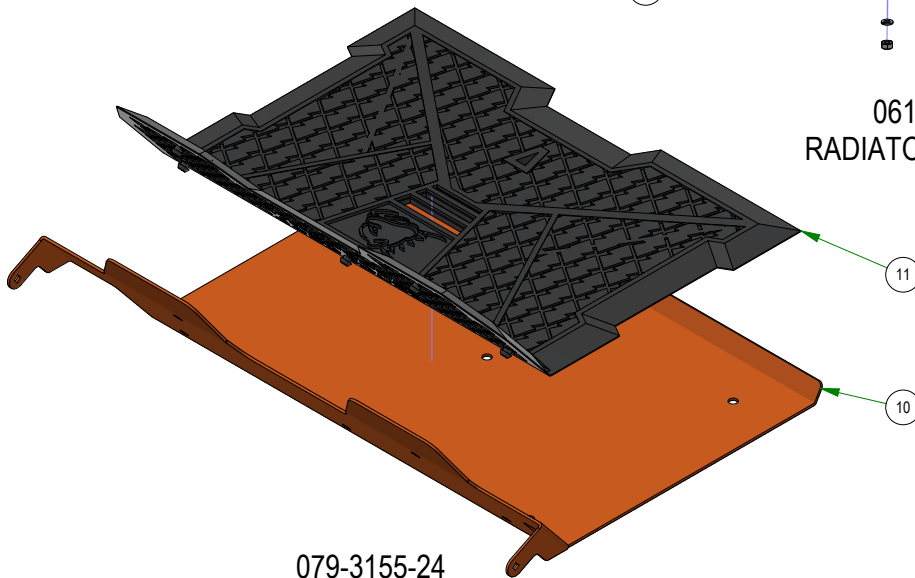

BAD BOY MOWERS

PARTS SECTION: FLOORBOARD & RADIATOR

Parts List				Parts List			
ITEM	QTY	PART NUMBER	DESCRIPTION	ITEM	QTY	PART NUMBER	DESCRIPTION
1	4	013-8039-00	1/4-20 HEX NUT ZINC	7	1	024-0015-00	1/4 Barb to 3/16 NPT Overflow Fitting
2	1	014-3005-00	Electric Fan for 2019 Diesel Radiator	8	1	026-2008-00	Screen Retention Plate for 2019 Diesel Radiator
3	1	015-0098-00	1/4 NPT Drain Plug	9	2	030-0090-00	1/4-20 x 3/4 Thumb Screw
4	1	015-0104-00	radiator cap	10	1	079-3156-00	2024 R-Series Floorboard
5	4	019-4008-00	1/4 SPLIT LOCKWASHER ZINC	11	1	081-2024-00	2024 R-Series Floor Mat
6	4	019-8040-00	1/4-20 X 3/4 CARRIAGE BOLT (GR.5) ZINC