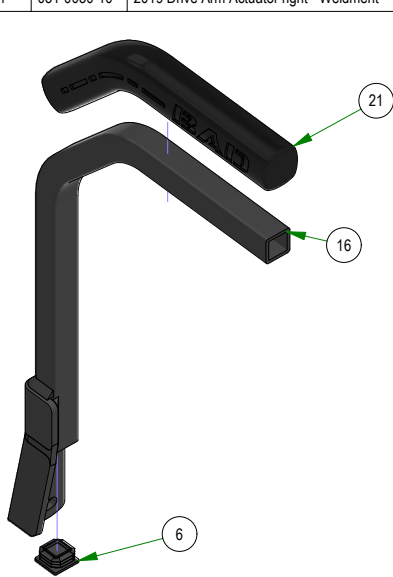

PARTS SECTION: DRIVE ARMS

Parts List				Parts List			
ITEM	QTY	PART NUMBER	DESCRIPTION	ITEM	QTY	PART NUMBER	DESCRIPTION
1	2	013-0017-00	3/8-16 Half Jam Nut	12	1	031-0031-10	2019 Drive Arm Actuator left - Weldment
2	1	013-6049-00	5/16" RH Fine Threaded Jam Nut	13	4	031-0032-00	2019 Drive Arm Bushing
3	1	013-6050-00	5/16" LH Fine Threaded Jam Nut	14	2	031-0070-00	R Series Square Drive Arm Pivot
4	1	013-6051-00	3/8" Fine Threaded Jam Nut	15	1	031-9021-00	R Series Square Drive Arm LH Weldment
5	2	013-8050-00	1/2-13 NYLON INSERT FLANGE LOCKNUT ZINC	16	1	031-9022-00	R Series Square Drive Arm RH Weldment
6	2	014-9004-00	9565K52_Polyethylene Square Plug	17	1	035-0005-01	2019 Renegade Push Rod
7	2	018-0063-00	3/8-16 X 1 SOCKET SET SCREW (CUP POINT) PLAIN	18	1	035-0006-00	2019 Renegade Push Rod Adjuster
8	2	018-7016-00	1/2-13 X 3 HEX CAP SCREW (GR.5) ZINC	19	1	048-3002-00	Spherical Rod End - Outlaw
9	4	019-8054-00	.505 ID X 1.000 OD X .125 THICK FLAT WASHER NYLON	20	1	048-3003-00	Spherical Rod End - Outlaw
10	2	024-6034-00	1/4" Press in Grease Fitting	21	2	069-4014-00	R-Series Square Drive Grip
11	1	031-0030-10	2019 Drive Arm Actuator right - Weldment				

031-9070-00
RIGHT DRIVE ARM