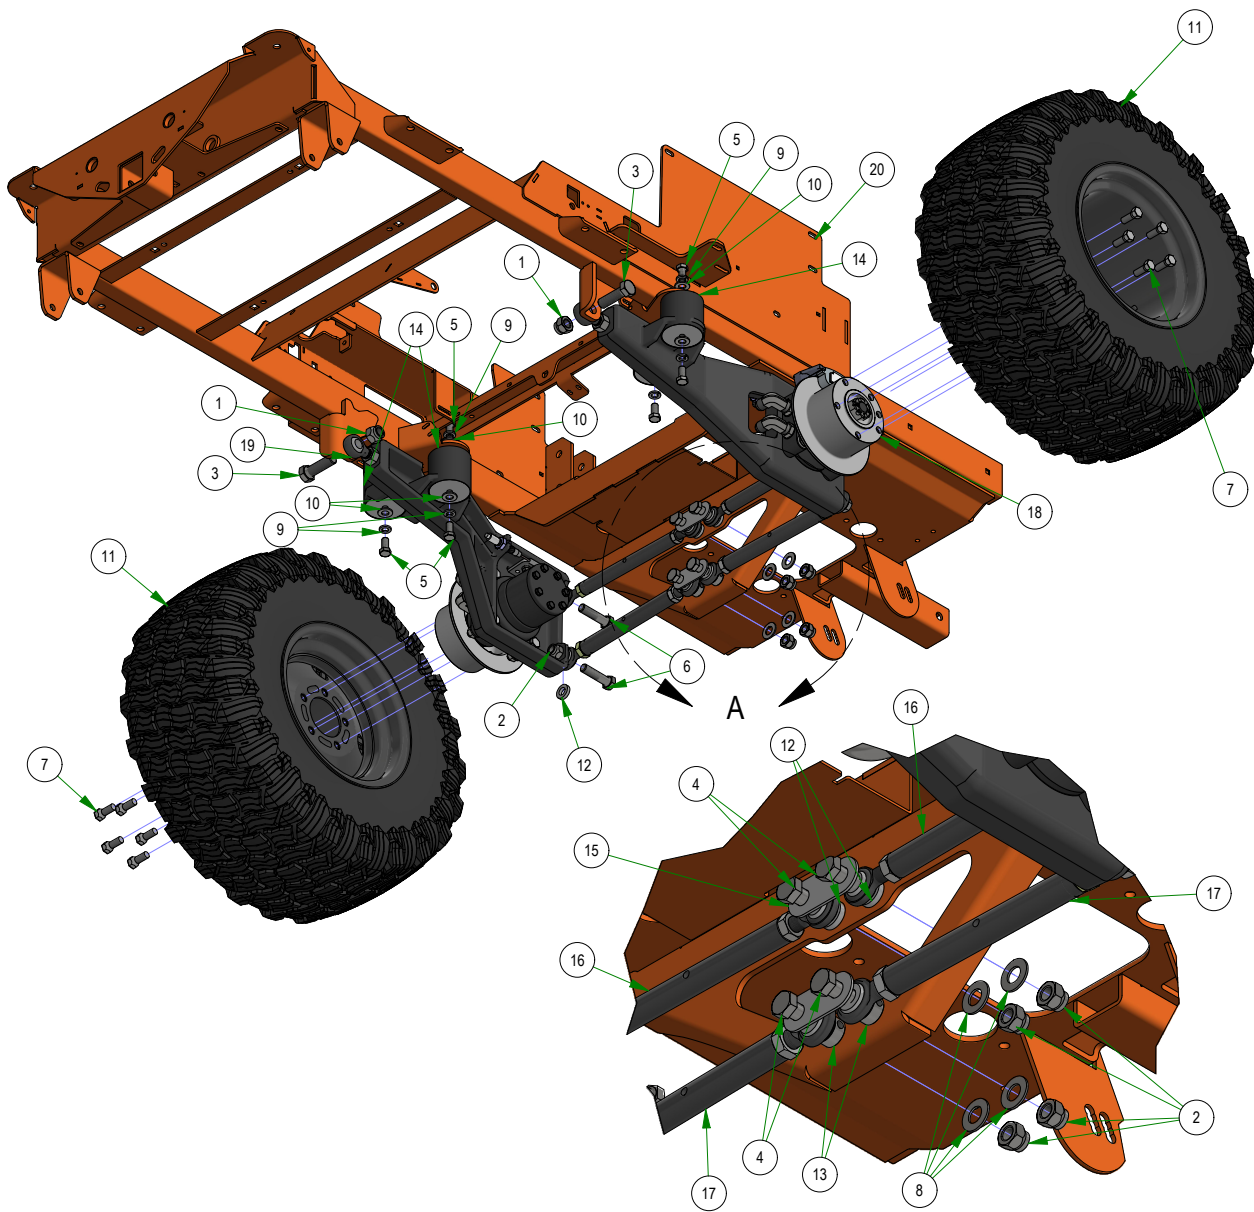

031-9070-00
RIGHT DRIVE ARM

031-9071-00
LEFT DRIVE ARM

035-0005-00
PUSH ROD ASSEMBLY

031-0030-24
RIGHT DRIVE ACTUATOR

031-0031-24
LEFT DRIVE ACTUATOR

BAD BOY MOWERS

PARTS SECTION: REAR SUSPENSION

Parts List				Parts List			
ITEM	QTY	PART NUMBER	DESCRIPTION	ITEM	QTY	PART NUMBER	DESCRIPTION
1	2	013-0023-00	3/4-10 NYLON INSERT LOCKNUT ZINC	11	2	022-4090-00	2019 Assy-26x12-12 Reaper Turf -10.5" Rim
2	8	013-7021-00	5/8-11 NYLON INSERT LOCKNUT ZINC	12	4	025-0071-00	Spacer 1.125OD x .625 ID x .250 Length
3	2	018-0045-00	3/4-10 X 2-1/2 HEX CAP SCREW (GR.5) ZINC	13	2	025-7020-00	5/8 SOLID SHAFT COLLAR (W/1 SET SCREW) ZINC
4	4	018-0049-00	5/8-11 X 2-3/4 HEX CAP SCREW (GR.5) ZINC	14	4	032-8999-00	Vibration Mount-Blue Dot
5	8	018-2030-00	1/2-13 X 1 HEX CAP SCREW (GR.5) ZINC	15	2	039-2145-00	2019 Suspension Gusset Outlaw
6	4	018-6059-00	5/8-11 X 2-1/2 HEX CAP SCREW (GR.5) ZINC	16	2	048-6061-00	2019 Suspension Radius Rod Assembly
7	10	018-7033-00	1/2-20 x 60° Lug Bolts Zinc Grade 8	17	2	048-6064-00	2019 Suspension Radius Rod Assembly
8	4	019-0009-00	5/8" Flat Washer SAE Spec Grade 8	18	1	070-0001-99	2019 Renegade Trailing LH Arm Assy
9	8	019-5007-00	1/2 SPLIT LOCKWASHER (GR.8) ZINC/YELLOW	19	1	070-0002-99	2019 Renegade Trailing RH Arm Assy
10	8	019-5702-00	1/2 SAE FLAT WASHER (1-1/16" OD) GR.8 ZINC YELLOW	20	1	070-5376-22	2022 Horizontal Diesel Frame