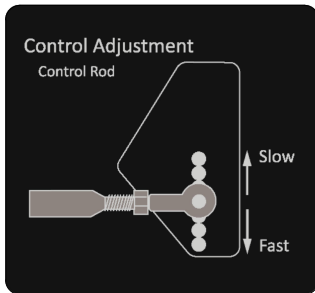

PARTS SECTION: DECALS

091-0506-00
61" Deck Decal

091-4016-22

2022 Renegade (Diesel) Control Panel Decal

091-8001-00

Deck Impact Patent Decal 9591803

091-2050-00

Low Sulfer Decal Tier 4 Diesel