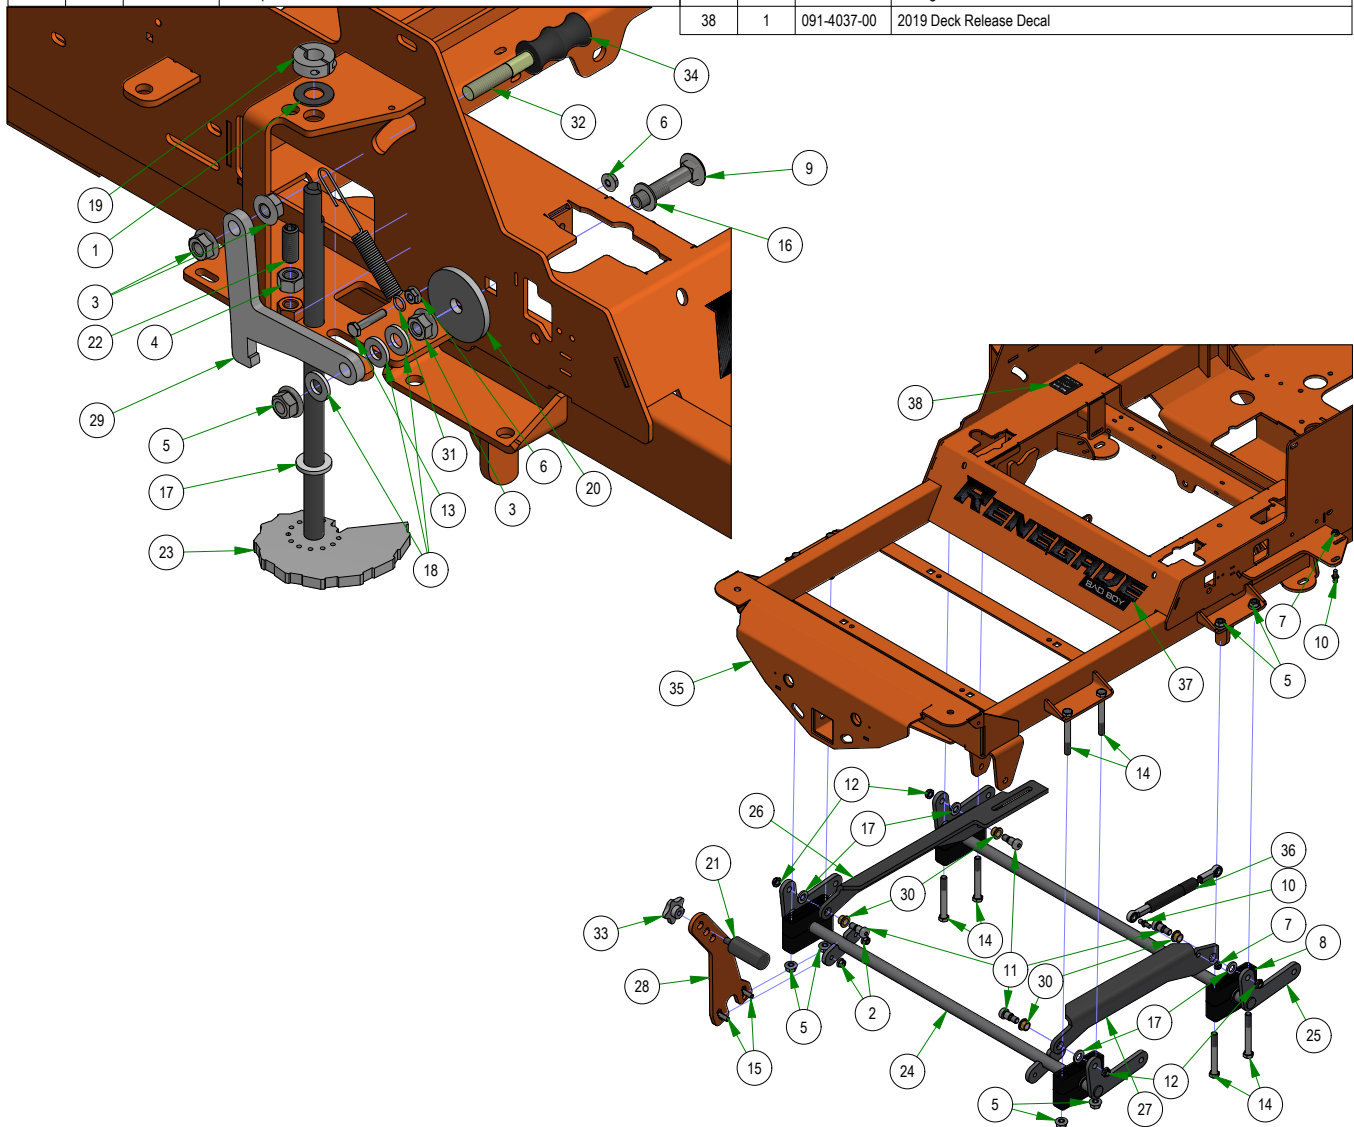

BAD BOY MOWERS

PARTS SECTION: FRONT END SUBASSEMBLIES

Parts List				Parts List			
ITEM	QTY	PART NUMBER	DESCRIPTION	ITEM	QTY	PART NUMBER	DESCRIPTION
1	8	010-1050-00	1641 BEARING W/2 CONTACT RUBBER SEALS	8	2	022-7010-00	1-3/4" Bearing-Large Bore Front Rim
2	2	013-9004-00	1"-14 NYLON INSERT JAM LOCKNUT ZINC	9	4	025-0003-00	2016 Front Bearing Spacer
3	2	018-0026-00	1"-14 X 5-1/2 HEX CAP SCREW (GR.8) ZINC YELLOW	10	2	029-7050-00	Rubber Stabilizer (Front Forks) [R series]
4	2	018-2009-00	1/2-13 x 1" Stud	11	1	250-0032-01	INNER RH FRONT AXLE
5	2	018-3001-00	5/8 X 5/8 SOCKET SHOULDER BOLT ZINC YELLOW	12	1	250-0032-02	OUTER FRONT ARM RH
6	2	018-4010-00	1/2-13 NYLON INSERT JAM LOCKNUT ZINC	13	1	250-0033-01	INNER FRONT ARM LH
7	1	022-0004-00	15x6-6 Tire Only	14	1	250-0033-02	CAST OUTER ARM LH

BAD BOY MOWERS

PARTS SECTION: DECK HEIGHT SUBASSEMBLIES

Parts List				Parts List			
ITEM	QTY	PART NUMBER	DESCRIPTION	ITEM	QTY	PART NUMBER	DESCRIPTION
1	2	017-9000-00	Two Piece Pillow Block	4	1	019-5029-00	3/8 FLAT WASHER USS (1" OD) ZINC
2	1	017-9025-00	Two Piece Pillow Block Strap	5	1	026-1101-00	2019 Deck Height Cam
3	1	018-4011-00	3/8-24 Nylon Insert jam locknut	6	1	028-0015-00	2019 Outlaw Gen2 Dial Rod