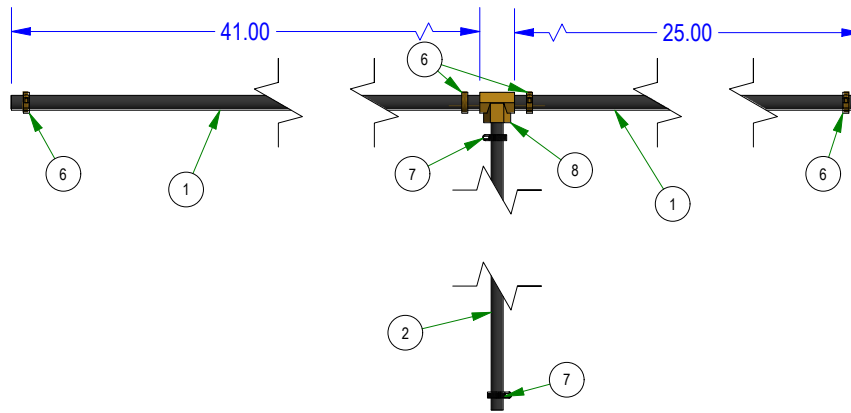

FUEL TANKS TO PRIMER BULB