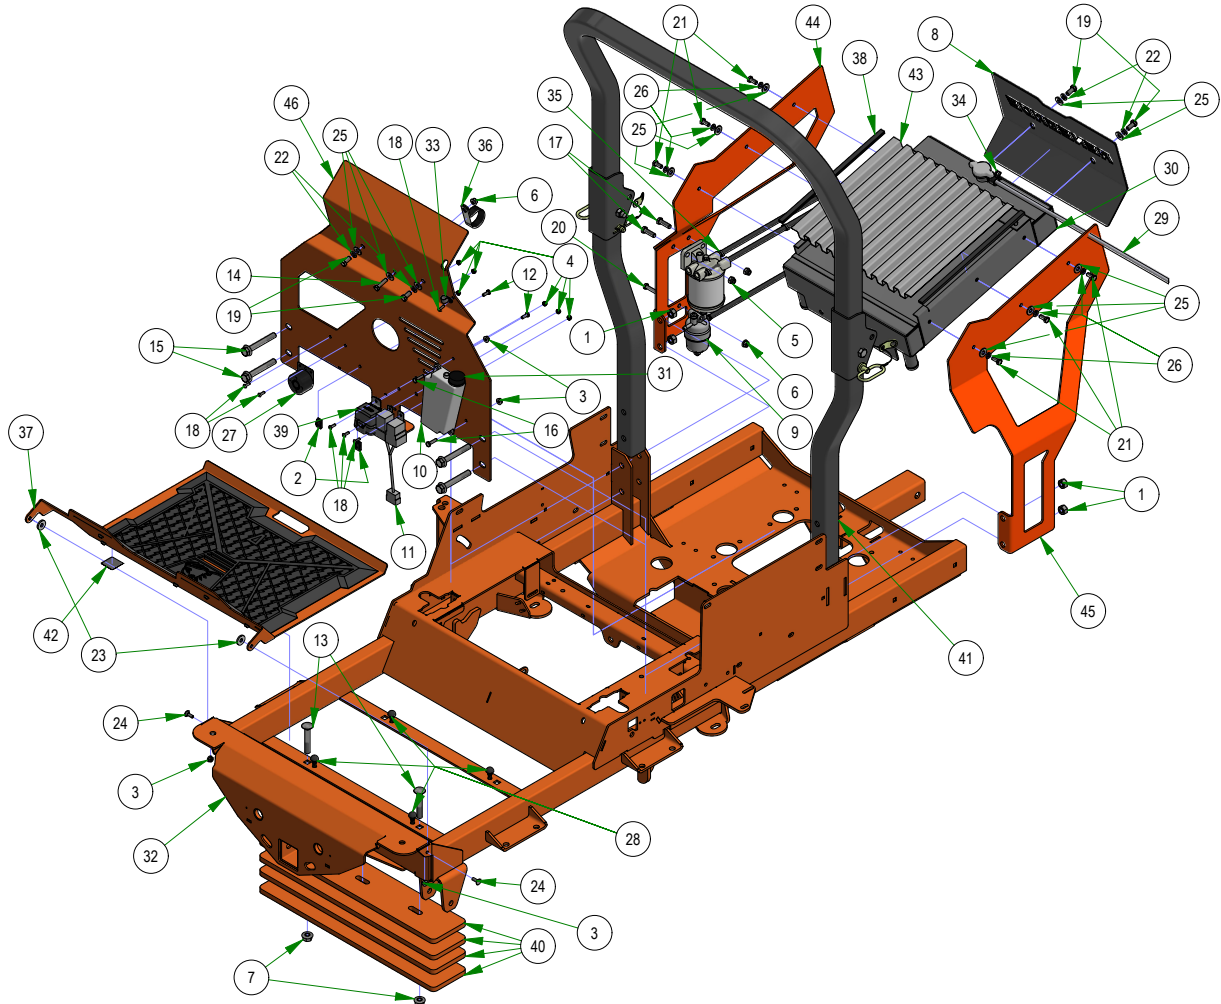

Parts List				Parts List			
ITEM	QTY	PART NUMBER	DESCRIPTION	ITEM	QTY	PART NUMBER	DESCRIPTION
1	4	013-0005-00	1/2-13 HEX 2-WAY REVERSIBLE CENTER LOCKNUT Grade B ZINC	24	2	019-8040-00	1/4-20 X 3/4 CARRIAGE BOLT (GR.5) ZINC
2	2	013-0054-00	1/4-20 Cage Nut	25	11	019-8044-00	5/16 USS FLAT WASHER (7/8 OD) ZINC
3	4	013-2050-00	1/4-20 NYL INSERT FLANGE LOCKNUT ZINC	26	6	019-8051-00	5/16 SPLIT LOCKWASHER ZINC
4	6	013-5019-00	10-24 NYLON INSERT LOCKNUT ZINC	27	1	021-8059-00	Heat Warning Piezo Buzzer
5	2	013-5041-00	3/8-16 NYLON INSERT LOCKNUT ZINC	28	4	029-4011-00	2023 Floor Board Rubber Bumper
6	2	013-8049-00	5/16-18 NYLON INSERT FLANGE LOCKNUT ZINC	29	1	051-7080-22	2022 Renegade Diesel Fuel Line Assembly
7	2	013-8050-00	1/2-13 NYLON INSERT FLANGE LOCKNUT ZINC	30	1	061-5001-98	2019 Diesel Radiator Kit
8	1	014-5065-22	2019 Diesel Upper Rear Cover - Black	31	1	066-8075-00	Reservoir Tank Cap-Overflow
9	1	015-0097-00	24.7HP Perkins Engine, 403J-11	32	1	070-5376-22	2022 Horizontal Diesel Frame
10	1	015-0111-00	overflow Reservoir- 27Kaw & 28/35Hp Diesel	33	1	072-0001-00	3/8 Cable Clamp-Black Nylon
11	1	015-0129-00	Diesel Relay Auto Shut Down Assembly	34	1	072-8067-00	5/8 Hose Clamp
12	2	018-0024-00	M6-1.0 X 16MM DIN 933 HEX TAP BOLT (CL 8.8) ZINC	35	3	072-8076-00	2 EAR CLAMP 12.5mm-15mm
13	2	018-0067-00	1/2-13 x 3 Carriage Bolt Grade 5	36	1	072-8090-00	Diesel Clamp 1 3/4" Vinyl
14	1	018-2006-00	5/16-18 X 1-1/4 HEX C/S (GR.5) ZC	37	1	079-3155-24	2024 R-Series Floorboard Assembly
15	4	018-2018-00	1/2-13 X 3-1/2 HEX FLANGE BOLT (GR.8) ZINC	38	2	084-4015-00	Rubber Trim
16	2	018-4007-00	1/4-20 X 1 HEX CAP SCREW (GR.5) ZINC	39	1	086-0247-20	2022 Renegade Diesel Wiring Harness
17	2	018-5040-00	3/8-16 X 1-1/4 HEX CAP SCREW (GR.5) ZINC	40	4	088-1999-00	2019 Outlaw Counter Weight
18	6	018-5200-00	10-24 X 5/8 BUTTON SOCKET CAP SCREW 18-8 STAINLESS STEEL	41	1	089-0006-00	2019 2X2 Folding ROPS
19	4	018-5250-00	3/8-16 X 3/4 HEX CAP SCREW (GR.5) ZINC	42	1	091-0020-22	Patent Decal (Anti-Wobble)
20	1	018-5344-00	5/16-18 X 2-1/2 HEX CAP SCREW (GR.5) ZINC	43	1	094-5088-00	Radiator Screen Diesel
21	6	018-8063-00	5/16-18 X 3/4 HEX CAP SCREW (GR.5) ZINC	44	1	201-8026-00	2019 Diesel Radiator Mount - Right
22	4	019-5037-00	3/8 SPLIT LOCKWASHER ZINC	45	1	201-8027-00	2019 Diesel Radiator Mount - Left
23	2	019-6042-00	.360 ID X .983 OD X .120 THICK FLAT WASHER NYLON	46	1	201-8028-00	2022 Diesel Radiator Mount