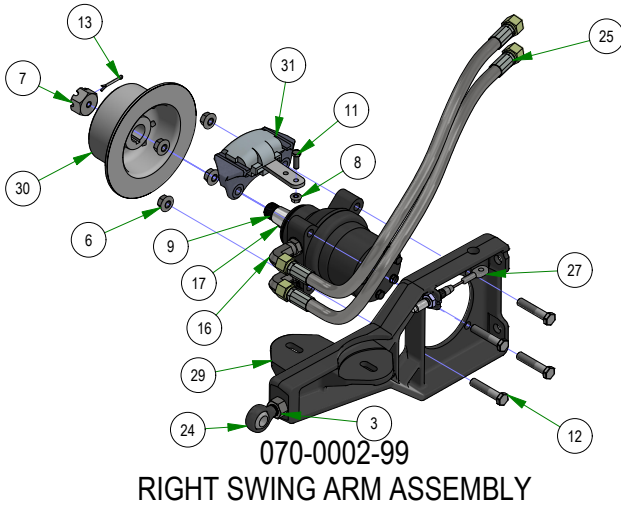

Parts List				Parts List			
ITEM	QTY	PART NUMBER	DESCRIPTION	ITEM	QTY	PART NUMBER	DESCRIPTION
1	1	013-0019-00	5/8-11 HEX JAM NUT ZINC	17	2	042-7041-00	Woodruff Key
2	1	013-0020-00	NUT, 5/8-18LH	18	1	048-0001-00	2019 Suspension Link Body
3	2	013-0022-00	3/4"-16 Fine Full Nut	19	1	048-0002-00	Rear Radius Rod, 3/4 Body
4	1	013-0027-00	3/4-16 HEX JAM NUT ZINC	20	1	048-6062-00	2019 RH 5/8" Heim
5	1	013-0028-00	3/4-16 LH HEX JAM NUT ZINC	21	1	048-6063-00	2019 LH 5/8" Heim
6	8	013-6040-00	1/2-13 Gr 8 Centerlock Flange Nut	22	1	048-6065-00	3/4-16 x 5/8 RH Heim
7	2	013-7050-00	1" Castle Nut for HydroGear Wheel Motor	23	1	048-6066-00	3/4-16 x 5/8 LH Heim
8	2	013-8049-00	5/16-18 NYLON INSERT FLANGE LOCKNUT ZINC	24	2	048-7001-00	3/4-16 RH Male Rod End
9	1	015-4600-00	18cc Parker Wheel Motor- Right	25	4	051-6007-00	2019 Renegade Hydro Hose
10	1	015-4601-00	18cc Parker Wheel Motor- Left	26	1	064-8054-00	2019 Short Brake Cable-Suspension Models
11	2	018-2007-00	5/16-18 X 1 HEX CAP SCREW (GR.5) ZINC	27	1	064-9002-00	2019 Long Brake Cable-Renegade, Rogue
12	8	018-6041-00	1/2-13 x 2.75 Gr. 8 Hex Head Bolt	28	1	070-0001-00	2019 Left Trailing Arm
13	2	020-7022-00	1/8 X 1-1/2 COTTER PIN ZINC	29	1	070-0002-00	2019 Right Trailing Arm
14	1	022-4085-00	2019 26x12-12 Reaper Turf Tire	30	2	092-5201-00	Brake Disk
15	1	022-4086-00	2019 10.5" Wheel	31	1	092-7000-00	XP/AOS Right Brake Caliper
16	4	024-2065-00	2019 Rouge/Renegade Wheel Motor 90° Fitting #6801-10L	32	1	092-7001-00	XP/AOS Left Brake Caliper