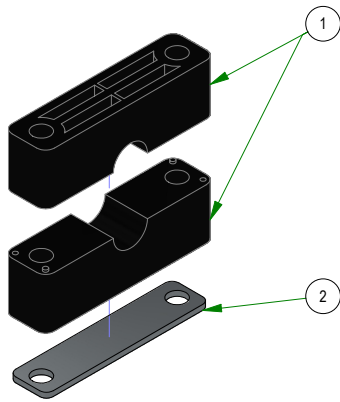

BAD BOY MOWERS

PARTS SECTION: DECK HEIGHT SUBASSEMBLIES

Parts List				Parts List			
ITEM	QTY	PART NUMBER	DESCRIPTION	ITEM	QTY	PART NUMBER	DESCRIPTION
1	2	017-9000-00	Two Piece Pillow Block	4	1	019-5029-00	3/8 FLAT WASHER USS (1" OD) ZINC
2	1	017-9025-00	Two Piece Pillow Block Strap	5	1	026-1101-00	2019 Deck Height Cam
3	1	018-4011-00	3/8-24 Nylon Insert jam locknut	6	1	028-0015-00	2019 Outlaw Gen2 Dial Rod