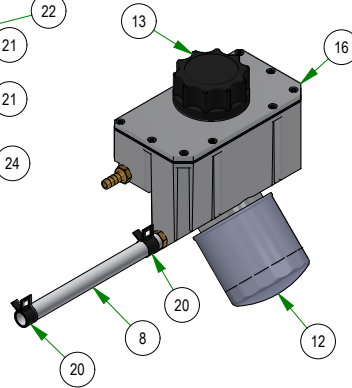

**067-8053-18
LEFT HYDRO TANK**