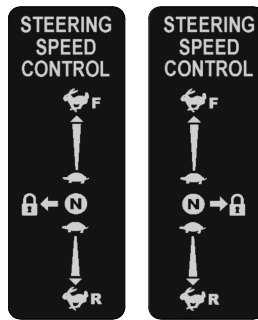

Renegade Back Plate Decal

091-0017-00

PERKINS Decal

Deck Belt Route

091-4033-00

2019 Renegade Deck Belt Route Decal

091-1114-00

2018 LH/RH Steering Control Decal Roll