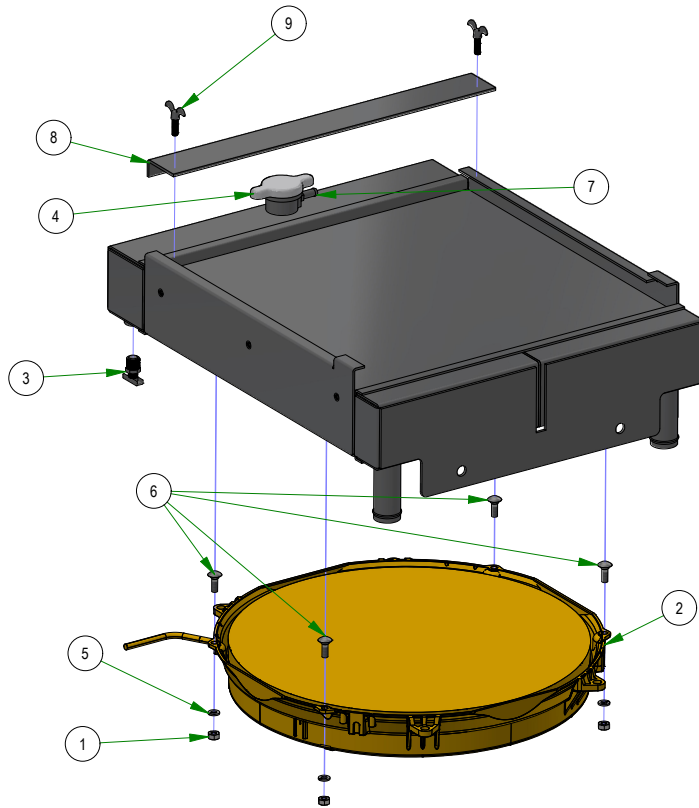

BAD BOY MOWERS

PARTS SECTION: FLOORBOARD & RADIATOR

Parts List				Parts List			
ITEM	QTY	PART NUMBER	DESCRIPTION	ITEM	QTY	PART NUMBER	DESCRIPTION
1	4	013-8039-00	1/4-20 HEX NUT ZINC	7	1	024-0015-00	1/4 Barb to 3/16 NPT Overflow Fitting
2	1	014-3005-00	Electric Fan for 2019 Diesel Radiator	8	1	026-2008-00	Screen Retention Plate for 2019 Diesel Radiator
3	1	015-0098-00	1/4 NPT Drain Plug	9	2	030-0090-00	1/4-20 x 3/4 Thumb Screw
4	1	015-0104-00	radiator cap	10	1	079-3156-00	2024 R-Series Floorboard
5	4	019-4008-00	1/4 SPLIT LOCKWASHER ZINC	11	1	081-2024-00	2024 R-Series Floor Mat
6	4	019-8040-00	1/4-20 X 3/4 CARRIAGE BOLT (GR.5) ZINC