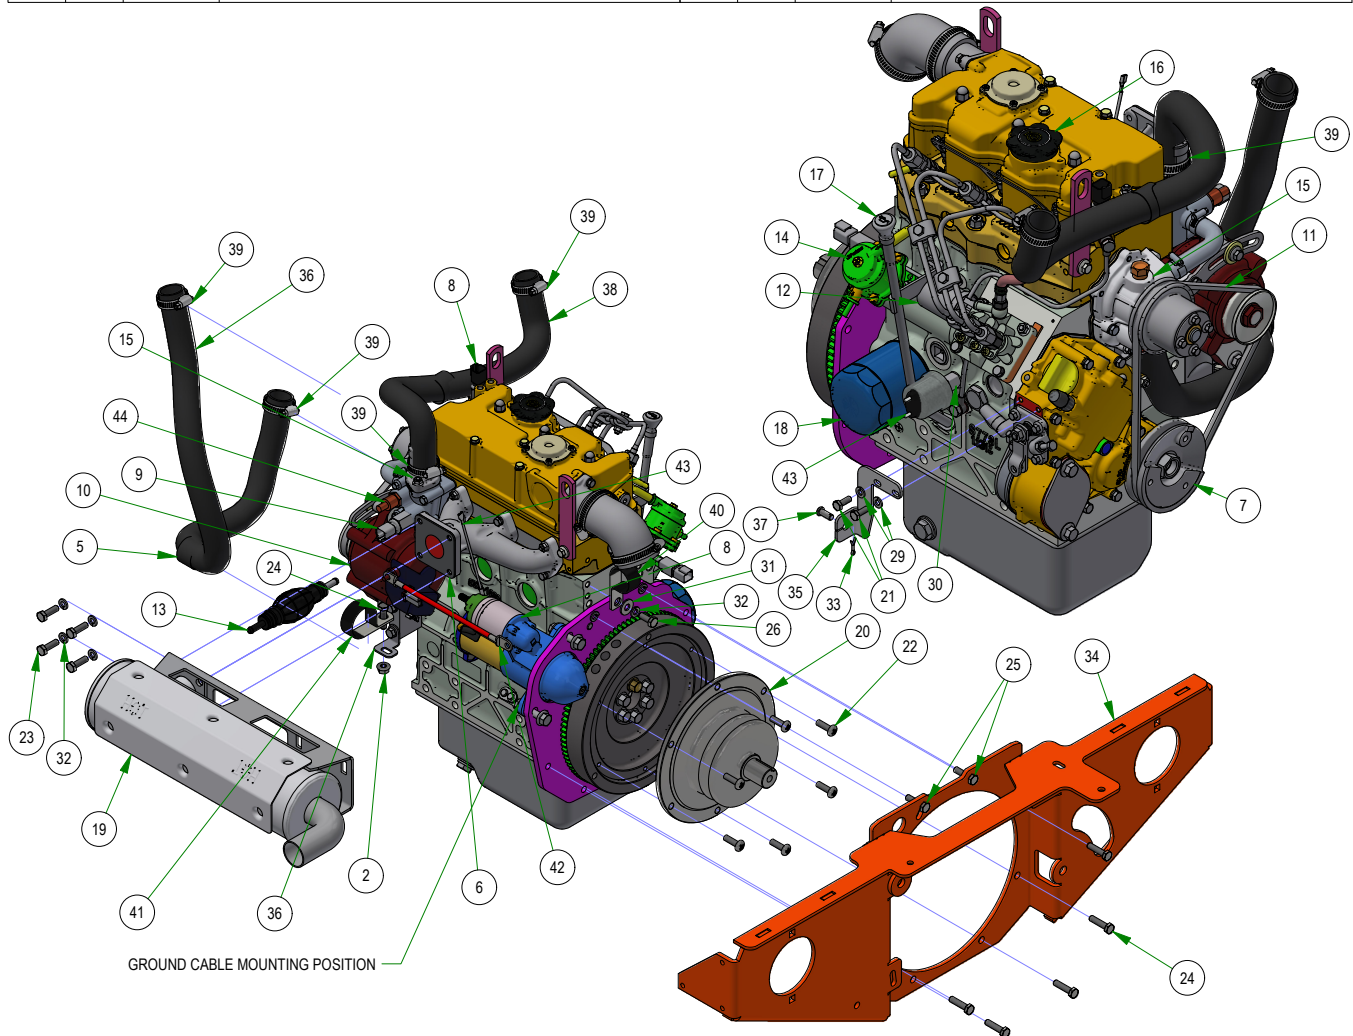

Parts List				Parts List			
ITEM	QTY	PART NUMBER	DESCRIPTION	ITEM	QTY	PART NUMBER	DESCRIPTION
1	13	013-5202-00	3/8-16 NYLON INSERT FLANGE LOCKNUT (GR.F) ZINC	23	4	018-2001-00	M8-1.25 X 25MM DIN 933 HEX TAP BOLT (CL 10.9) ZINC
2	10	013-8049-00	5/16-18 NYLON INSERT FLANGE LOCKNUT ZINC	24	8	018-2006-00	5/16-18 X 1-1/4 HEX C/S (GR.5) ZC
3	7	013-8050-00	1/2-13 NYLON INSERT FLANGE LOCKNUT ZINC	25	2	018-5320-00	M8-1.25 X 30MM DIN 933 HEX TAP BOLT (CL 10.9) ZINC
4	3	013-9002-00	5/16-18 HEX SERRATED FLANGE NUT HARD/ZINC	26	1	018-5321-00	M8-1.25 X 20MM DIN 933 HEX TAP BOLT (CL 8.8) ZINC
5	2	014-1053-00	2019 Plastic Mesh Hose Loom	27	4	018-6022-00	M12-1.25 X 25MM DIN 961 HEX TAP BOLT (CL 8.8) ZINC
6	1	015-0010-50	Diesel Muffler Gasket	28	10	018-6049-00	3/8-16 X 1 GR 5 Hex Bolts Zinc
7	1	015-0097-00	24.7HP Perkins Engine, 403J-11	29	4	019-4008-00	1/4 SPLIT LOCKWASHER ZINC
8	1	015-0096-06	OIL PRESSURE SWITCH	30	8	019-5007-00	1/2 SPLIT LOCKWASHER (GR.8) ZINC/YELLOW
9	1	015-0096-07	COOLANT TEMPERATURE SWITCH	31	5	019-8044-00	5/16 USS FLAT WASHER (7/8 OD) ZINC
10	1	015-0096-09	ALTERNATOR	32	5	019-8051-00	5/16 SPLIT LOCKWASHER ZINC
11	1	015-0097-02	ALTERNATOR BELT	33	1	020-2000-00	3/32 X 1/2 COTTER PIN ZINC
12	1	015-0097-03	FUEL SHUTOFF SOLENOID	34	1	026-8050-00	2020 Diesel Pump Plate Weldment - Painted
13	1	015-0097-04	FUEL PRIMING BULB PUMP	35	1	039-1010-00	Throttle Bracket
14	1	015-0097-08	FUEL LIFT PUMP	36	1	039-1015-00	Diesel Radiator Hose Clamp Bracket
15	1	015-0097-09	WATER PUMP WITH GASKET	37	1	044-2006-00	1/4 X 5/8 CLEVIS PIN PLAIN
16	1	015-0097-11	OIL FILLER CAP	38	1	051-3003-00	2019 Diesel Radiator Hose Upper
17	1	015-0097-12	OIL LEVEL DIPSTICK	39	4	072-2003-00	1 1/8" Hose Clamp
18	1	063-2010-01	OIL FILTER	40	1	072-5000-00	Diesel Hydraulic Hose Clamp
19	1	015-1019-00	2019 Renegade 1100cc Diesel Muffler	41	1	072-8090-00	Diesel Clamp 1 3/4" Vinyl
20	1	017-3001-00	2019 Diesel Stub Shaft Double V	42	1	086-0003-00	Red Battery Cable Alternator to Starter Cable
21	1	018-0007-21	7/16-20x3" Hex Bolt GR 8 W/ Patch	43	1	086-0009-00	2022 DIESEL JUMPER WIRE, WHITE, 14AWG
22	6	018-0016-00	5/16-18 X 1 BUTTON TORX CAP SCREW ZINC	44	1	086-7003-00	Coolant Temperature Sender