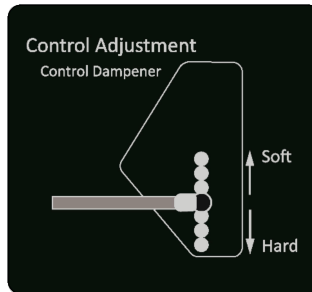

Deck Impact Patent Decal 9591803

Low Sulfer Decal Tier 4 Diesel

091-4039-00