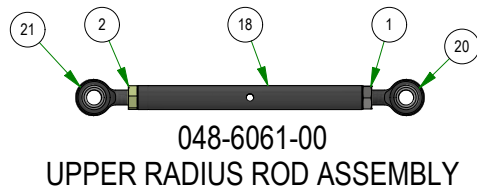

Parts List				Parts List			
ITEM	QTY	PART NUMBER	DESCRIPTION	ITEM	QTY	PART NUMBER	DESCRIPTION
1	1	013-0019-00	5/8-11 HEX JAM NUT ZINC	17	2	042-7041-00	Woodruff Key
2	1	013-0020-00	NUT, 5/8-18LH	18	1	048-0001-00	2019 Suspension Link Body
3	2	013-0022-00	3/4"-16 Fine Full Nut	19	1	048-0002-00	Rear Radius Rod, 3/4 Body
4	1	013-0027-00	3/4-16 HEX JAM NUT ZINC	20	1	048-6062-00	2019 RH 5/8" Heim
5	1	013-0028-00	3/4-16 LH HEX JAM NUT ZINC	21	1	048-6063-00	2019 LH 5/8" Heim
6	8	013-6040-00	1/2-13 Gr 8 Centerlock Flange Nut	22	1	048-6065-00	3/4-16 x 5/8 RH Heim
7	2	013-7050-00	1" Castle Nut for HydroGear Wheel Motor	23	1	048-6066-00	3/4-16 x 5/8 LH Heim
8	2	013-8049-00	5/16-18 NYLON INSERT FLANGE LOCKNUT ZINC	24	2	048-7001-00	3/4-16 RH Male Rod End
9	1	015-4600-00	18cc Parker Wheel Motor- Right	25	4	051-6007-00	2019 Renegade Hydro Hose
10	1	015-4601-00	18cc Parker Wheel Motor- Left	26	1	064-8054-00	2019 Short Brake Cable-Suspension Models
11	2	018-2007-00	5/16-18 X 1 HEX CAP SCREW (GR.5) ZINC	27	1	064-9002-00	2019 Long Brake Cable-Renegade, Rogue
12	8	018-6041-00	1/2-13 x 2.75 Gr. 8 Hex Head Bolt	28	1	070-0001-00	2019 Left Trailing Arm
13	2	020-7022-00	1/8 X 1-1/2 COTTER PIN ZINC	29	1	070-0002-00	2019 Right Trailing Arm
14	1	022-4085-00	2019 26x12-12 Reaper Turf Tire	30	2	092-5201-00	Brake Disk
15	1	022-4086-00	2019 10.5" Wheel	31	1	092-7000-00	XP/AOS Right Brake Caliper
16	4	024-2065-00	2019 Rouge/Renegade Wheel Motor 90° Fitting #6801-10L	32	1	092-7001-00	XP/AOS Left Brake Caliper