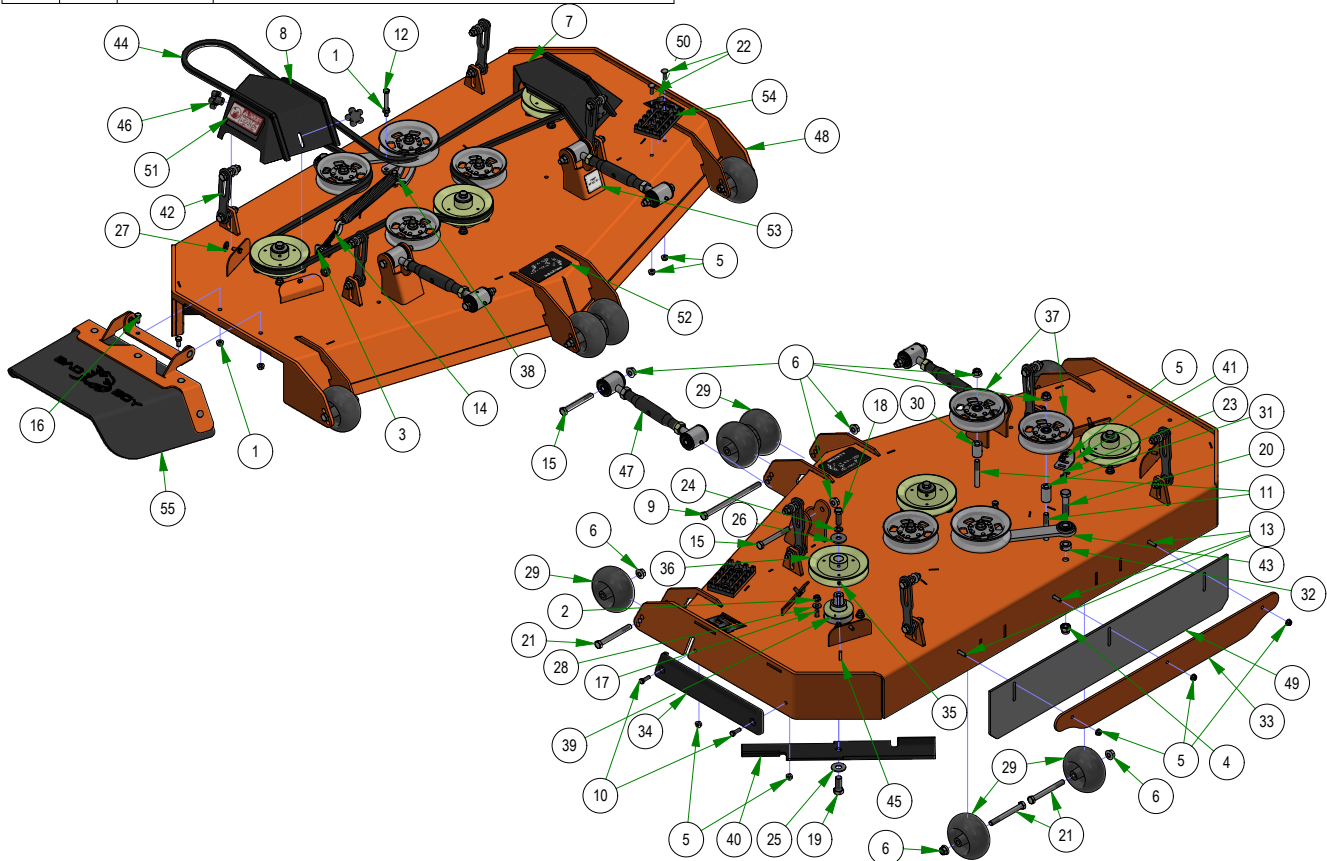

PARTS SECTION: DECK SUBASSEMBLIES

Parts List				Parts List			
ITEM	QTY	PART NUMBER	DESCRIPTION	ITEM	QTY	PART NUMBER	DESCRIPTION
1	1	013-0030-00	Hex Nut M20-2.5	19	2	032-2001-00	Sleeve
2	1	013-0031-00	Hex Nut M20-2.5 Left Hand Threads Gold Plated	20	1	033-8050-00	5" Idler Pulley
3	2	013-5201-00	3/8-16 HEX SERRATED FLANGE NUT HARD/ZINC	21	1	037-4000-01	4000 Series Spindle Housing
4	2	013-5300-00	1/2-13 HEX SERRATED FLANGE NUT HARD/ZINC	22	1	037-4002-00	4000 Series Spindle Spacer
5	7	013-8049-00	5/16-18 NYLON INSERT FLANGE LOCKNUT ZINC	23	4	037-6023-00	Bearing - 6206
6	3	013-8050-00	1/2-13 NYLON INSERT FLANGE LOCKNUT ZINC	24	1	037-6026-00	Spindle Shaft
7	5	018-4703-00	5/16-18 X 1-1/4 CARRIAGE BOLT ZINC	25	2	037-8002-00	Spindle Dust Cap
8	1	018-6012-00	3/8-16 X 1-1/2 HEX CAP SCREW (GR.5) ZINC	26	1	037-9050-00	Locking Collar w/ 1/4"-20 Set Screw
9	1	018-6036-00	1/2-13 X 2-3/4 HEX CAP SCREW (GR.5) ZINC	27	1	039-2125-00	Deck Hanger
10	2	018-6037-00	1/2-13 X 2-1/4 HEX CAP SCREW (GR.5) ZINC	28	1	039-4893-00	2019 Upper Chute Bracket
11	2	018-8066-00	5/16-18 X 7/8 CARRIAGE BOLT ZINC	29	1	039-4894-00	2019 Lower Chute Bracket
12	2	019-6042-00	.360 ID X .983 OD X .120 THICK FLAT WASHER NYLON	30	1	039-6946-10	2019 Deck Belt Tensioner
13	4	019-8054-00	.505 ID X 1.000 OD X .125 THICK FLAT WASHER NYLON	31	1	048-8020-00	2024 Turnbuckle Body
14	2	022-7009-00	Ball Bearing w/Retainer, 99502H-NR, .625 Bore x 1.375 OD x .4375 Width	32	1	048-8021-00	Turnbuckle End Right-Handed Thread
15	2	024-0001-00	1/4-28 Grease Fitting	33	1	048-8022-00	Turnbuckle End Left-Handed Thread
16	1	025-5203-00	.51 ID X .75 OD X .75 LGTH SOLID SPACER ZINC	34	1	206-6018-00	2019 Chute Hanger
17	1	026-0167-00	Belt Tensioner Retainer Plate	35	1	210-6025-00	2019 Belted Chute with Logo
18	4	032-2000-00	Polyurethane Bushing				