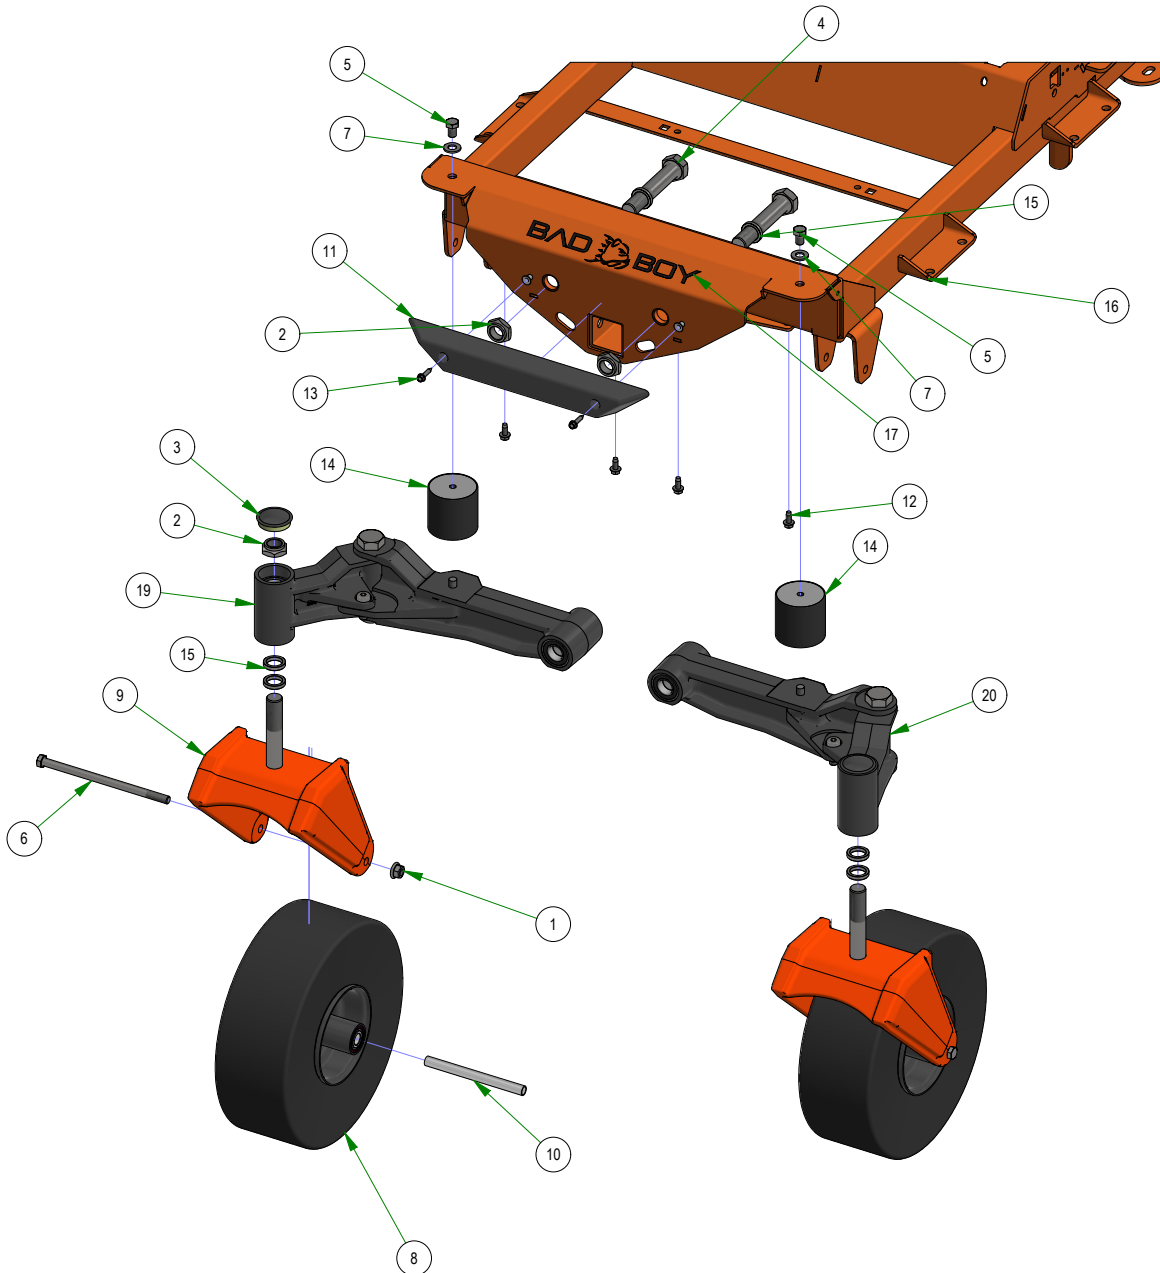

BAD BOY MOWERS

PARTS SECTION: FRONT END SUBASSEMBLIES

Parts List				Parts List			
ITEM	QTY	PART NUMBER	DESCRIPTION	ITEM	QTY	PART NUMBER	DESCRIPTION
1	8	010-1050-00	1641 BEARING W/2 CONTACT RUBBER SEALS	8	2	022-7010-00	1-3/4" Bearing-Large Bore Front Rim
2	2	013-9004-00	1"-14 NYLON INSERT JAM LOCKNUT ZINC	9	4	025-0003-00	2016 Front Bearing Spacer
3	2	018-0026-00	1"-14 X 5-1/2 HEX CAP SCREW (GR.8) ZINC YELLOW	10	2	029-7050-00	Rubber Stabilizer (Front Forks) [R series]
4	2	018-2009-00	1/2-13 x 1" Stud	11	1	250-0032-01	INNER RH FRONT AXLE
5	2	018-3001-00	5/8 X 5/8 SOCKET SHOULDER BOLT ZINC YELLOW	12	1	250-0032-02	OUTER FRONT ARM RH
6	2	018-4010-00	1/2-13 NYLON INSERT JAM LOCKNUT ZINC	13	1	250-0033-01	INNER FRONT ARM LH
7	1	022-0004-00	15x6-6 Tire Only	14	1	250-0033-02	CAST OUTER ARM LH