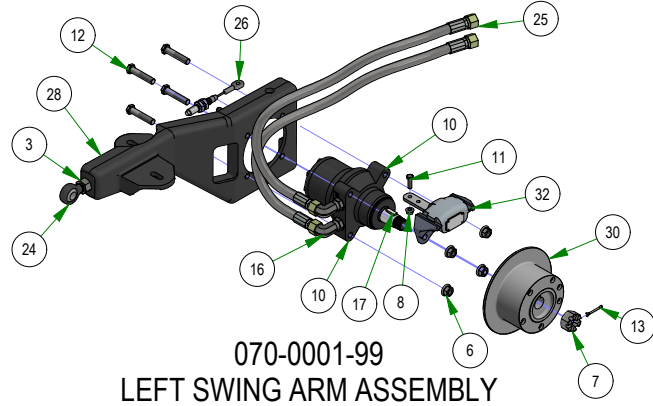

DETAIL A

Parts List				Parts List			
ITEM	QTY	PART NUMBER	DESCRIPTION	ITEM	QTY	PART NUMBER	DESCRIPTION
1	1	013-0019-00	5/8-11 HEX JAM NUT ZINC	17	2	042-7041-00	Woodruff Key
2	1	013-0020-00	NUT, 5/8-18LH	18	1	048-0001-00	2019 Suspension Link Body
3	2	013-0022-00	3/4"-16 Fine Full Nut	19	1	048-0002-00	Rear Radius Rod, 3/4 Body
4	1	013-0027-00	3/4-16 HEX JAM NUT ZINC	20	1	048-6062-00	2019 RH 5/8" Heim
5	1	013-0028-00	3/4-16 LH HEX JAM NUT ZINC	21	1	048-6063-00	2019 LH 5/8" Heim
6	8	013-6040-00	1/2-13 Gr 8 Centerlock Flange Nut	22	1	048-6065-00	3/4-16 x 5/8 RH Heim
7	2	013-7050-00	1" Castle Nut for HydroGear Wheel Motor	23	1	048-6066-00	3/4-16 x 5/8 LH Heim
8	2	013-8049-00	5/16-18 NYLON INSERT FLANGE LOCKNUT ZINC	24	2	048-7001-00	3/4-16 RH Male Rod End
9	1	015-4600-00	18cc Parker Wheel Motor- Right	25	4	051-6007-00	2019 Renegade Hydro Hose
10	1	015-4601-00	18cc Parker Wheel Motor- Left	26	1	064-8054-00	2019 Short Brake Cable-Suspension Models
11	2	018-2007-00	5/16-18 X 1 HEX CAP SCREW (GR.5) ZINC	27	1	064-9002-00	2019 Long Brake Cable-Renegade, Rogue
12	8	018-6041-00	1/2-13 x 2.75 Gr. 8 Hex Head Bolt	28	1	070-0001-00	2019 Left Trailing Arm
13	2	020-7022-00	1/8 X 1-1/2 COTTER PIN ZINC	29	1	070-0002-00	2019 Right Trailing Arm
14	1	022-4085-00	2019 26x12-12 Reaper Turf Tire	30	2	092-5201-00	Brake Disk
15	1	022-4086-00	2019 10.5" Wheel	31	1	092-7000-00	XP/AOS Right Brake Caliper
16	4	024-2065-00	2019 Rouge/Renegade Wheel Motor 90° Fitting #6801-10L	32	1	092-7001-00	XP/AOS Left Brake Caliper