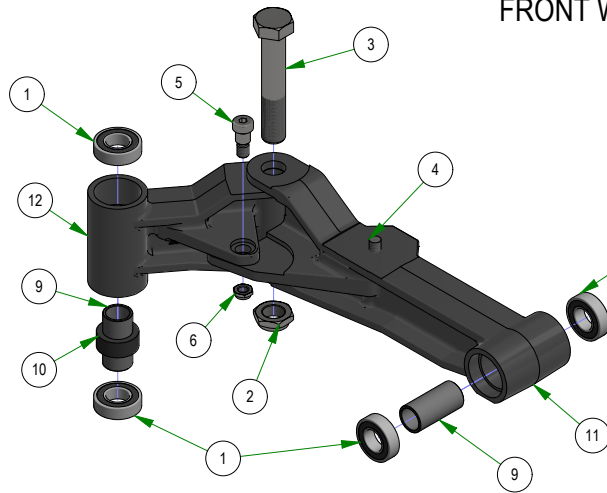

022-0003-000
FRONT WHEEL & TIRE