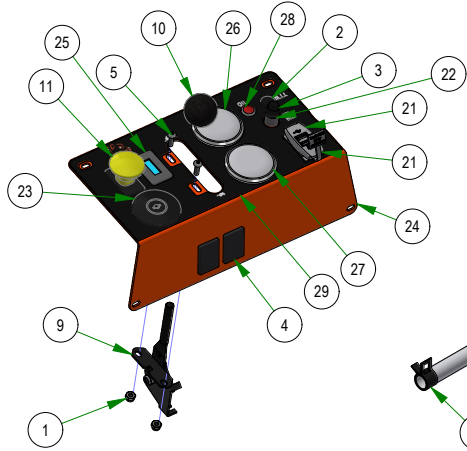

BAD BOY MOWERS

PARTS SECTION: TANK SUBASSEMBLIES

Parts List				Parts List			
ITEM	QTY	PART NUMBER	DESCRIPTION	ITEM	QTY	PART NUMBER	DESCRIPTION
1	2	013-5019-00	10-24 NYLON INSERT LOCKNUT ZINC	16	1	067-8053-00	2019 Left Outlaw Gen2 Hydro Tank Suspension Only
2	1	014-3010-00	5/8 Round Insert	17	1	067-8054-00	2019 Right Outlaw Gen2 Hydro Tank Suspension Only
3	1	014-6000-00	Start Switch Boot - Diesel	18	2	067-9901-00	Fuel Pick-up
4	2	018-1040-00	Light Plug	19	2	067-9905-00	Diesel Fuel Cap
5	2	018-5200-00	10-24 X 5/8 BUTTON SOCKET CAP SCREW 18-8 STAINLESS STEEL	20	4	072-8066-00	1/2 Hose Clamp
6	2	024-9903-00	90 Degree Elbow Fitting	21	1	077-2076-00	USB Port
7	2	032-9902-00	Nitrile Bushing	22	1	077-6000-00	Momentary Start Switch
8	2	051-8064-21	1/2 Clear Braided Hose 21"	23	1	077-8076-00	Ignition Switch
9	1	055-2012-00	Universal Throttle Head - 2012	24	1	079-3480-00	2019 Diesel Control Panel
10	1	055-2013-00	Throttle Knob	25	1	083-4013-00	Tachometer
11	1	056-8058-00	PTO Switch	26	1	086-7000-00	2" Oil Pressure Gauge
12	2	063-8014-00	Hydraulic Filter	27	1	086-7001-00	2" Water Temperature Gauge
13	2	066-8050-22	Hydraulic Tank Cap W/Dipstick	28	1	089-1000-00	Oil Light
14	1	067-4080-00	Fuel Gauge	29	1	091-4016-22	2022 Renegade (Diesel) Control Panel Decal
15	1	067-6056-00	Fuel Gauge Grommet				

**079-3480-22
CONTROL PANEL**