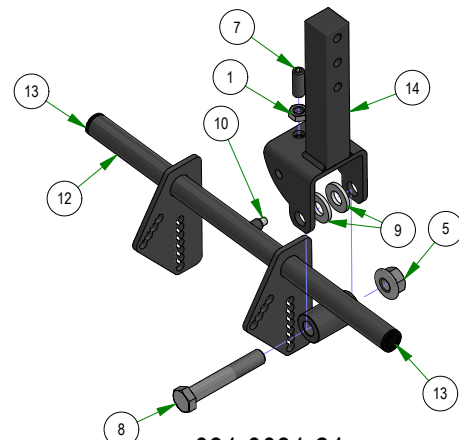

031-9070-00
RIGHT DRIVE ARM

031-9071-00
LEFT DRIVE ARM

035-0005-00
PUSH ROD ASSEMBLY

031-0030-24
RIGHT DRIVE ACTUATOR

031-0031-24
LEFT DRIVE ACTUATOR

BAD BOY MOWERS

PARTS SECTION: REAR SUSPENSION

Parts List				Parts List			
ITEM	QTY	PART NUMBER	DESCRIPTION	ITEM	QTY	PART NUMBER	DESCRIPTION
1	2	013-0023-00	3/4-10 NYLON INSERT LOCKNUT ZINC	11	2	022-4090-00	2019 Assy-26x12-12 Reaper Turf -10.5" Rim
2	8	013-7021-00	5/8-11 NYLON INSERT LOCKNUT ZINC	12	4	025-0071-00	Spacer 1.125OD x .625 ID x .250 Length
3	2	018-0045-00	3/4-10 X 2-1/2 HEX CAP SCREW (GR.5) ZINC	13	2	025-7020-00	5/8 SOLID SHAFT COLLAR (W/1 SET SCREW) ZINC
4	4	018-0049-00	5/8-11 X 2-3/4 HEX CAP SCREW (GR.5) ZINC	14	4	032-8999-00	Vibration Mount-Blue Dot
5	8	018-2030-00	1/2-13 X 1 HEX CAP SCREW (GR.5) ZINC	15	2	039-2145-00	2019 Suspension Gusset Outlaw
6	4	018-6059-00	5/8-11 X 2-1/2 HEX CAP SCREW (GR.5) ZINC	16	2	048-6061-00	2019 Suspension Radius Rod Assembly
7	10	018-7033-00	1/2-20 x 60° Lug Bolts Zinc Grade 8	17	2	048-6064-00	2019 Suspension Radius Rod Assembly
8	4	019-0009-00	5/8" Flat Washer SAE Spec Grade 8	18	1	070-0001-99	2019 Renegade Trailing LH Arm Assy
9	8	019-5007-00	1/2 SPLIT LOCKWASHER (GR.8) ZINC/YELLOW	19	1	070-0002-99	2019 Renegade Trailing RH Arm Assy
10	8	019-5702-00	1/2 SAE FLAT WASHER (1-1/16" OD) GR.8 ZINC YELLOW	20	1	070-5376-22	2022 Horizontal Diesel Frame