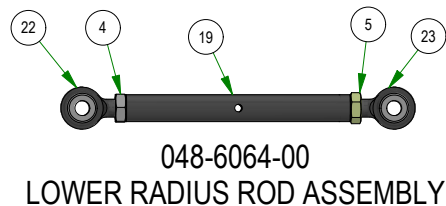

Parts List				Parts List			
ITEM	QTY	PART NUMBER	DESCRIPTION	ITEM	QTY	PART NUMBER	DESCRIPTION
1	1	013-0019-00	5/8-11 HEX JAM NUT ZINC	17	2	042-7041-00	Woodruff Key
2	1	013-0020-00	NUT, 5/8-18LH	18	1	048-0001-00	2019 Suspension Link Body
3	2	013-0022-00	3/4"-16 Fine Full Nut	19	1	048-0002-00	Rear Radius Rod, 3/4 Body
4	1	013-0027-00	3/4-16 HEX JAM NUT ZINC	20	1	048-6062-00	2019 RH 5/8" Heim
5	1	013-0028-00	3/4-16 LH HEX JAM NUT ZINC	21	1	048-6063-00	2019 LH 5/8" Heim
6	8	013-6040-00	1/2-13 Gr 8 Centerlock Flange Nut	22	1	048-6065-00	3/4-16 x 5/8 RH Heim
7	2	013-7050-00	1" Castle Nut for HydroGear Wheel Motor	23	1	048-6066-00	3/4-16 x 5/8 LH Heim
8	2	013-8049-00	5/16-18 NYLON INSERT FLANGE LOCKNUT ZINC	24	2	048-7001-00	3/4-16 RH Male Rod End
9	1	015-4600-00	18cc Parker Wheel Motor- Right	25	4	051-6007-00	2019 Renegade Hydro Hose
10	1	015-4601-00	18cc Parker Wheel Motor- Left	26	1	064-8054-00	2019 Short Brake Cable-Suspension Models
11	2	018-2007-00	5/16-18 X 1 HEX CAP SCREW (GR.5) ZINC	27	1	064-9002-00	2019 Long Brake Cable-Renegade, Rogue
12	8	018-6041-00	1/2-13 x 2.75 Gr. 8 Hex Head Bolt	28	1	070-0001-00	2019 Left Trailing Arm
13	2	020-7022-00	1/8 X 1-1/2 COTTER PIN ZINC	29	1	070-0002-00	2019 Right Trailing Arm
14	1	022-4085-00	2019 26x12-12 Reaper Turf Tire	30	2	092-5201-00	Brake Disk
15	1	022-4086-00	2019 10.5" Wheel	31	1	092-7000-00	XP/AOS Right Brake Caliper
16	4	024-2065-00	2019 Rouge/Renegade Wheel Motor 90° Fitting #6801-10L	32	1	092-7001-00	XP/AOS Left Brake Caliper