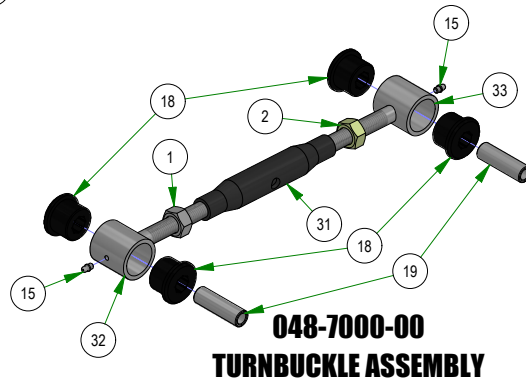

PARTS SECTION: DECK SUBASSEMBLIES

Parts List				Parts List			
ITEM	QTY	PART NUMBER	DESCRIPTION	ITEM	QTY	PART NUMBER	DESCRIPTION
1	1	013-0030-00	Hex Nut M20-2.5	19	2	032-2001-00	Sleeve
2	1	013-0031-00	Hex Nut M20-2.5 Left Hand Threads Gold Plated	20	1	033-8050-00	5" Idler Pulley
3	2	013-5201-00	3/8-16 HEX SERRATED FLANGE NUT HARD/ZINC	21	1	037-4000-01	4000 Series Spindle Housing
4	2	013-5300-00	1/2-13 HEX SERRATED FLANGE NUT HARD/ZINC	22	1	037-4002-00	4000 Series Spindle Spacer
5	7	013-8049-00	5/16-18 NYLON INSERT FLANGE LOCKNUT ZINC	23	4	037-6023-00	Bearing - 6206
6	3	013-8050-00	1/2-13 NYLON INSERT FLANGE LOCKNUT ZINC	24	1	037-6026-00	Spindle Shaft
7	5	018-4703-00	5/16-18 X 1-1/4 CARRIAGE BOLT ZINC	25	2	037-8002-00	Spindle Dust Cap
8	1	018-6012-00	3/8-16 X 1-1/2 HEX CAP SCREW (GR.5) ZINC	26	1	037-9050-00	Locking Collar w/ 1/4"-20 Set Screw
9	1	018-6036-00	1/2-13 X 2-3/4 HEX CAP SCREW (GR.5) ZINC	27	1	039-2125-00	Deck Hanger
10	2	018-6037-00	1/2-13 X 2-1/4 HEX CAP SCREW (GR.5) ZINC	28	1	039-4893-00	2019 Upper Chute Bracket
11	2	018-8066-00	5/16-18 X 7/8 CARRIAGE BOLT ZINC	29	1	039-4894-00	2019 Lower Chute Bracket
12	2	019-6042-00	.360 ID X .983 OD X .120 THICK FLAT WASHER NYLON	30	1	039-6946-10	2019 Deck Belt Tensioner
13	4	019-8054-00	.505 ID X 1.000 OD X .125 THICK FLAT WASHER NYLON	31	1	048-8020-00	2024 Turnbuckle Body
14	2	022-7009-00	Ball Bearing w/Retainer, 99502H-NR, .625 Bore x 1.375 OD x .4375 Width	32	1	048-8021-00	Turnbuckle End Right-Handed Thread
15	2	024-0001-00	1/4-28 Grease Fitting	33	1	048-8022-00	Turnbuckle End Left-Handed Thread
16	1	025-5203-00	.51 ID X .75 OD X .75 LGTH SOLID SPACER ZINC	34	1	206-6018-00	2019 Chute Hanger
17	1	026-0167-00	Belt Tensioner Retainer Plate	35	1	210-6025-00	2019 Belted Chute with Logo
18	4	032-2000-00	Polyurethane Bushing