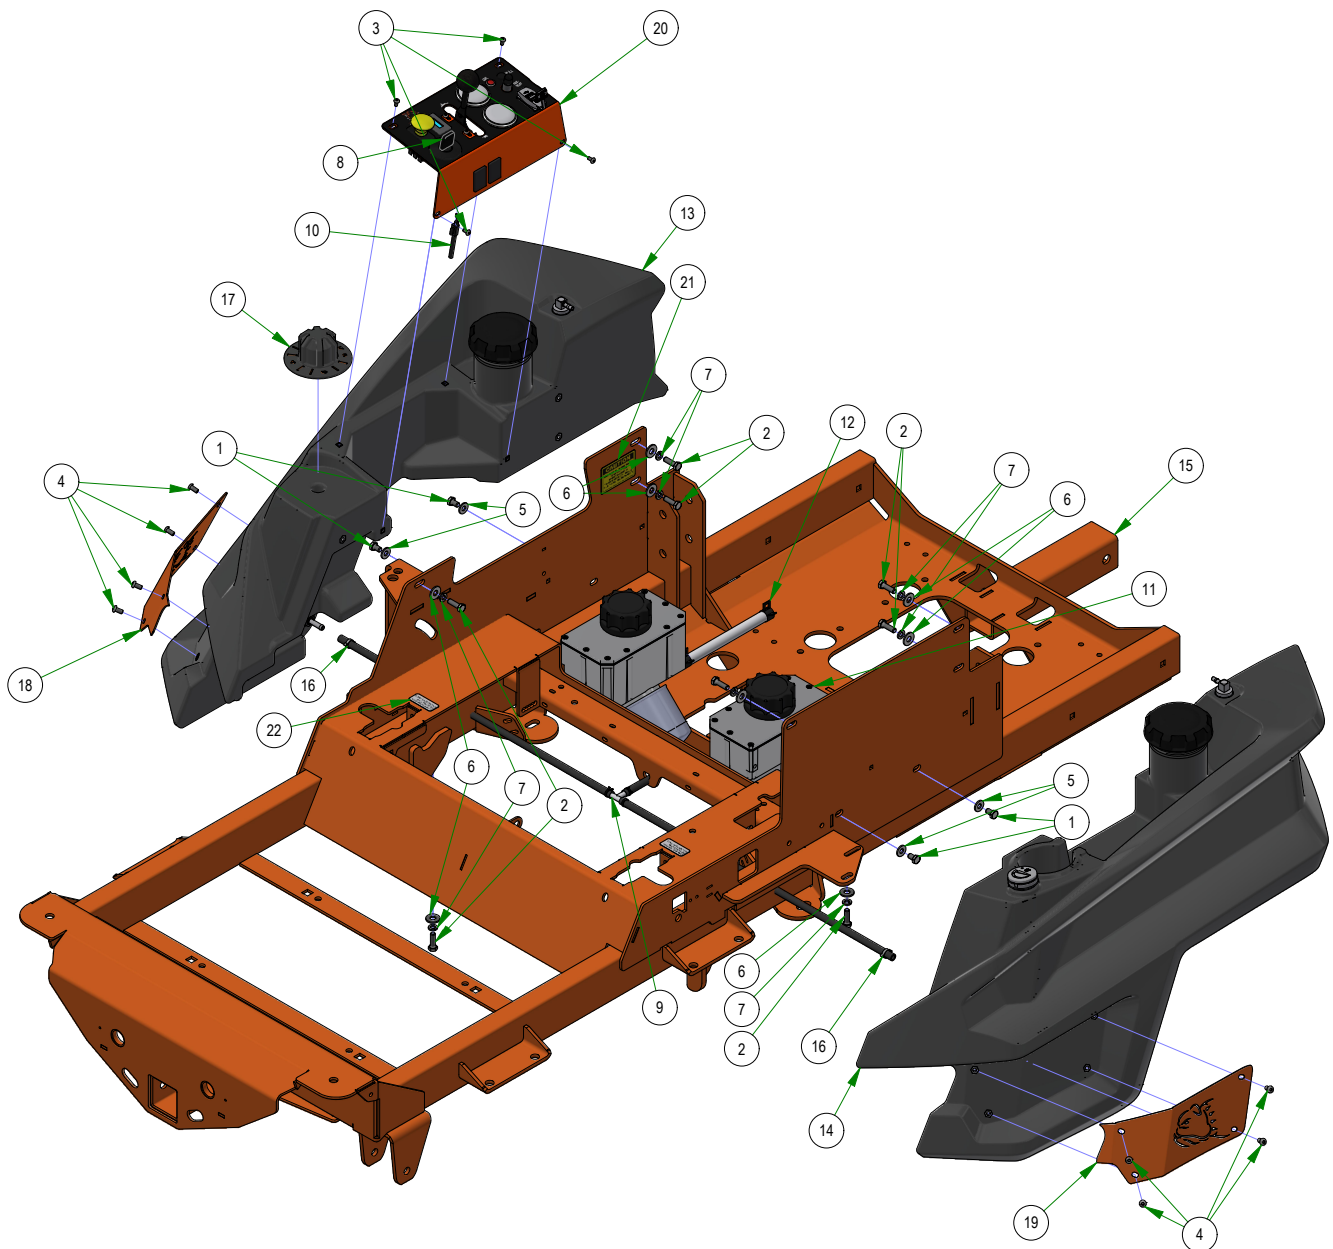

BAD BOY MOWERS

PARTS SECTION: DECK HEIGHT SUBASSEMBLIES

Parts List				Parts List			
ITEM	QTY	PART NUMBER	DESCRIPTION	ITEM	QTY	PART NUMBER	DESCRIPTION
1	2	017-9000-00	Two Piece Pillow Block	4	1	019-5029-00	3/8 FLAT WASHER USS (1" OD) ZINC
2	1	017-9025-00	Two Piece Pillow Block Strap	5	1	026-1101-00	2019 Deck Height Cam
3	1	018-4011-00	3/8-24 Nylon Insert jam locknut	6	1	028-0015-00	2019 Outlaw Gen2 Dial Rod

017-9075-00
PILLOW BLOCK ASSEMBLY

028-0015-19
DECK HEIGHT CAM ASSEMBLY

BAD BOY MOWERS

PARTS SECTION: TANKS

Parts List				Parts List			
ITEM	QTY	PART NUMBER	DESCRIPTION	ITEM	QTY	PART NUMBER	DESCRIPTION
1	4	018-0057-00	5/16-18 X 1/2 HEX CAP SCREW (GR.5) ZINC	12	1	067-8054-18	RH Rogue Hydro Tank Assy
2	8	018-2007-00	5/16-18 X 1 HEX CAP SCREW (GR.5) ZINC	13	1	067-9990-50	2019 Right Renegade Fuel Tank (diesel)
3	4	018-2010-00	10-32 X 3/8 BUTTON SOCKET CAP SCREW 18-8 STAINLESS STEEL	14	1	067-9995-50	2019 Left Renegade Fuel Tank (Diesel)
4	8	018-2012-00	1/4-20 X 1/2 BUTTON SOCKET CAP SCREW 18-8 STAINLESS STEEL	15	1	070-5376-22	2022 Horizontal Diesel Frame
5	4	019-7040-00	1/4 USS FLAT WASHER (3/4 OD) ZINC	16	2	072-8076-00	2 EAR CLAMP 12.5mm-15mm
6	8	019-8044-00	5/16 USS FLAT WASHER (7/8 OD) ZINC	17	1	077-9001-00	2019 Deck Height Dial
7	8	019-8051-00	5/16 SPLIT LOCKWASHER ZINC	18	1	079-3290-00	2019 Outlaw Fuel Tank Insert - Right
8	1	042-9000-00	Ignition Key	19	1	079-3291-00	2019 Outlaw Fuel Tank Insert - Left
9	1	051-7080-22	2022 Renegade Diesel Fuel Line Assembly	20	1	079-3480-22	Renegade Control Panel Assembly
10	1	055-8018-75	Diesel Throttle Cable	21	2	091-1020-00	Hydraulic Decal
11	1	067-8053-18	LH Rogue Hydro Tank Assy	22	2	091-2050-00	Low Sulfur Decal Tier 4 Diesel