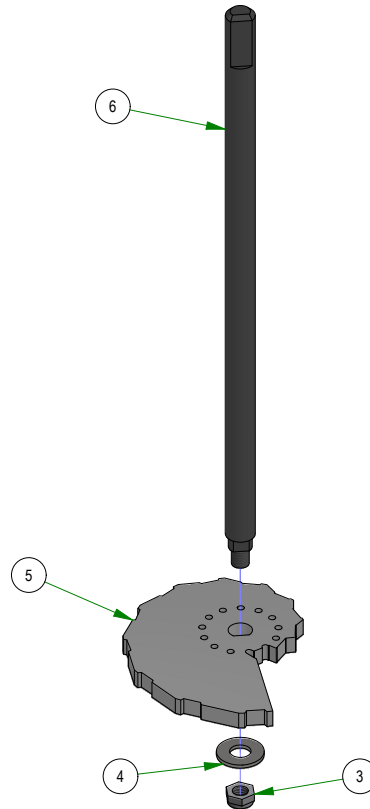

BAD BOY MOWERS

PARTS SECTION: DECK HEIGHT SUBASSEMBLIES

Parts List				Parts List			
ITEM	QTY	PART NUMBER	DESCRIPTION	ITEM	QTY	PART NUMBER	DESCRIPTION
1	2	017-9000-00	Two Piece Pillow Block	4	1	019-5029-00	3/8 FLAT WASHER USS (1" OD) ZINC
2	1	017-9025-00	Two Piece Pillow Block Strap	5	1	026-1101-00	2019 Deck Height Cam
3	1	018-4011-00	3/8-24 Nylon Insert jam locknut	6	1	028-0015-00	2019 Outlaw Gen2 Dial Rod