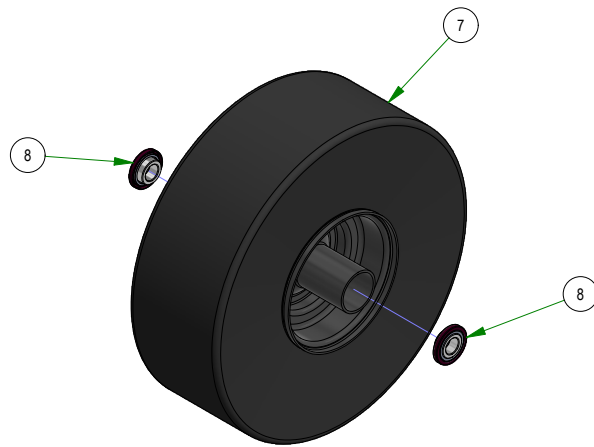

BAD BOY MOWERS

PARTS SECTION: FRONT END SUBASSEMBLIES

Parts List				Parts List			
ITEM	QTY	PART NUMBER	DESCRIPTION	ITEM	QTY	PART NUMBER	DESCRIPTION
1	8	010-1050-00	1641 BEARING W/2 CONTACT RUBBER SEALS	8	2	022-7010-00	1-3/4" Bearing-Large Bore Front Rim
2	2	013-9004-00	1"-14 NYLON INSERT JAM LOCKNUT ZINC	9	4	025-0003-00	2016 Front Bearing Spacer
3	2	018-0026-00	1"-14 X 5-1/2 HEX CAP SCREW (GR.8) ZINC YELLOW	10	2	029-7050-00	Rubber Stabilizer (Front Forks) [R series]
4	2	018-2009-00	1/2-13 x 1" Stud	11	1	250-0032-01	INNER RH FRONT AXLE
5	2	018-3001-00	5/8 X 5/8 SOCKET SHOULDER BOLT ZINC YELLOW	12	1	250-0032-02	OUTER FRONT ARM RH
6	2	018-4010-00	1/2-13 NYLON INSERT JAM LOCKNUT ZINC	13	1	250-0033-01	INNER FRONT ARM LH
7	1	022-0004-00	15x6-6 Tire Only	14	1	250-0033-02	CAST OUTER ARM LH