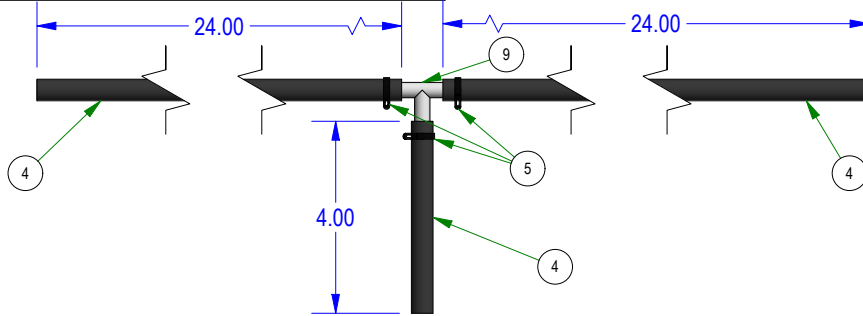

**067-9995-50
LEFT FUEL TANK**

BAD BOY MOWERS

PARTS SECTION: FUEL LINE ASSEMBLY

Parts List				Parts List			
ITEM	QTY	PART NUMBER	DESCRIPTION	ITEM	QTY	PART NUMBER	DESCRIPTION
1	5.500 ft	051-8067-00	1/4" Fuel Line Hose	6	4	072-8069-00	1/4 Fuel Hose Clamp
2	2.500 ft	051-8068-00	3/16 Fuel Line	7	2	072-8070-00	3/16 Vinyl Clamp
3	3.500 ft	051-8069-00	5/16 Clear Hose	8	1	073-2000-00	Brass fuel line T
4	8.417 ft	051-8075-00	5/16" fuel line hose	9	1	073-8070-00	5/16 x 5/16 x 1/4 Fuel Line T
5	5	072-8068-00	5/16 Fuel Line Clamp