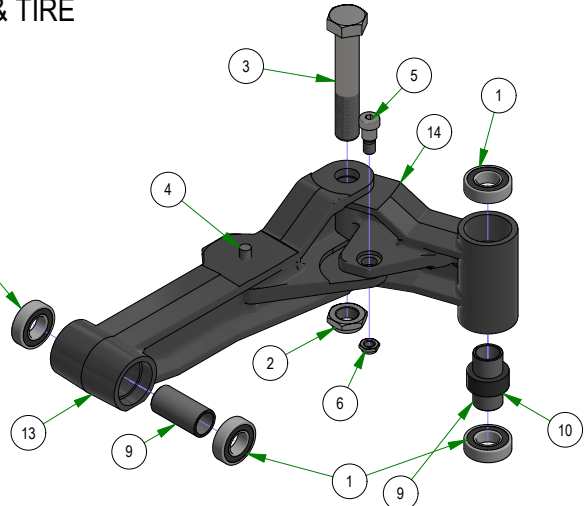

022-0003-000
FRONT WHEEL & TIRE