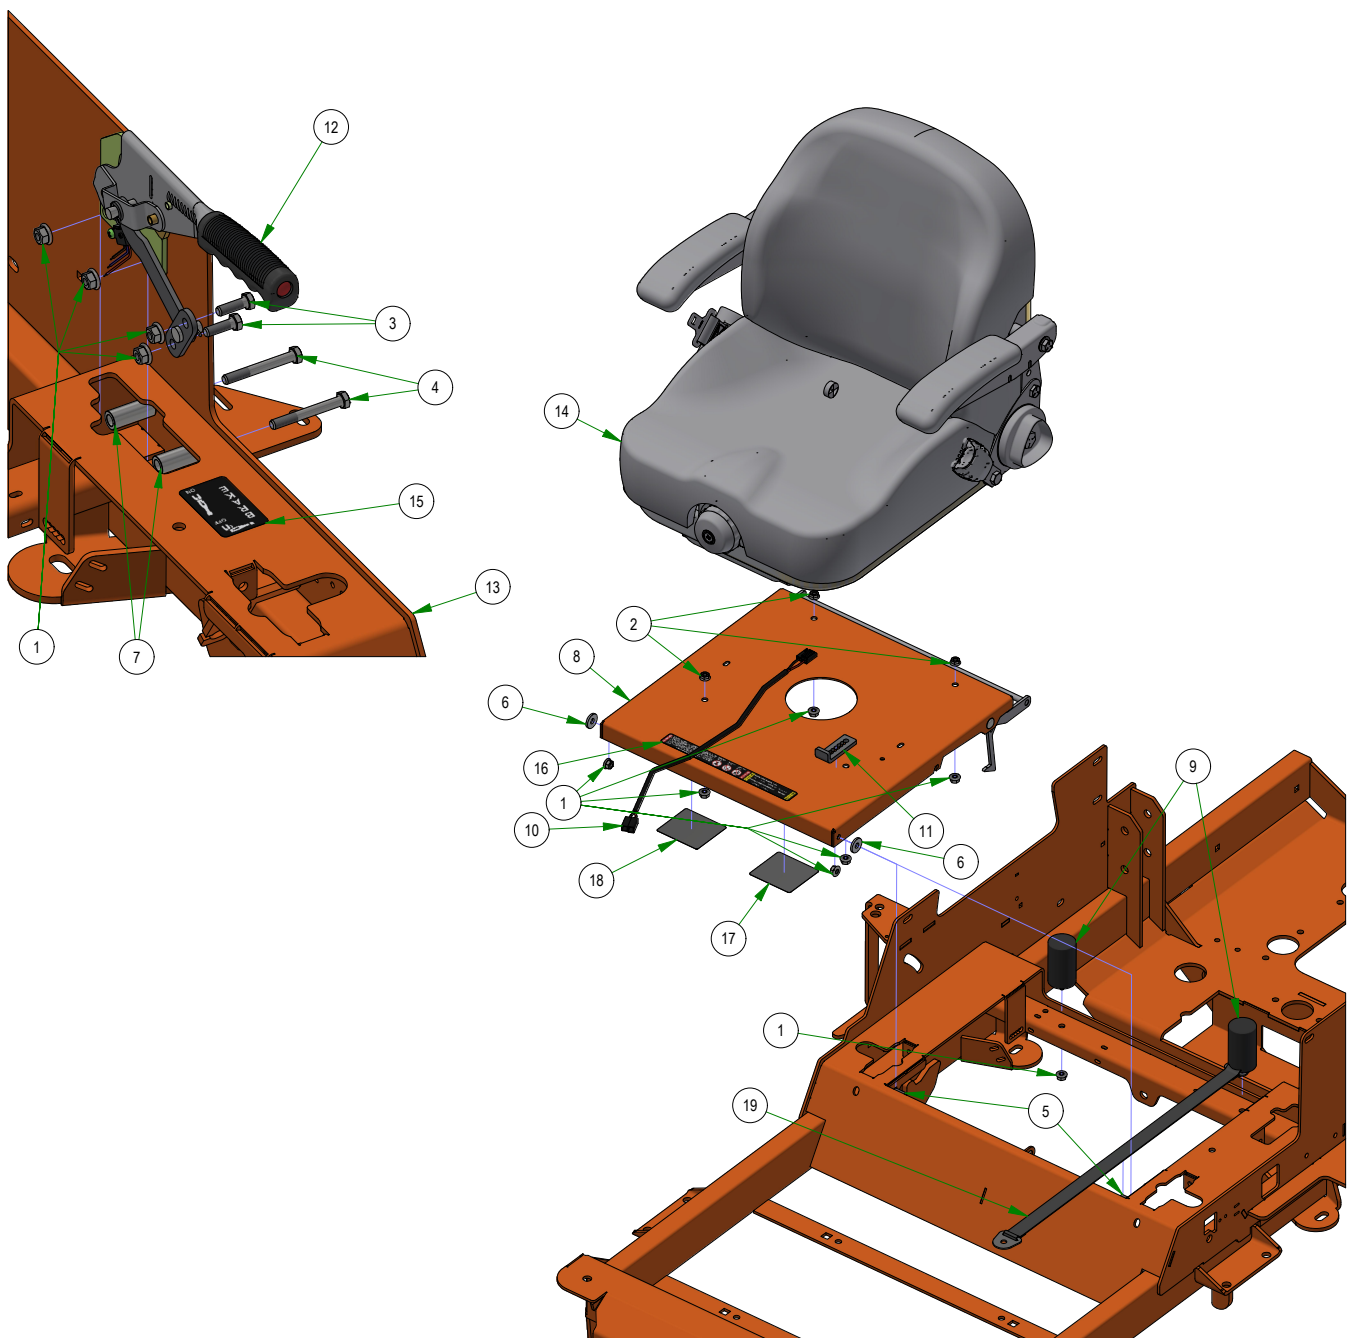

061-5001-00
RADIATOR ASSEMBLY

079-3155-24
FLOORBOARD ASSEMBLY

PARTS SECTION: SEAT & BRAKE

Parts List				Parts List			
ITEM	QTY	PART NUMBER	DESCRIPTION	ITEM	QTY	PART NUMBER	DESCRIPTION
1	12	013-8049-00	5/16-18 NYLON INSERT FLANGE LOCKNUT ZINC	11	1	039-2156-00	Seat Stop
2	3	013-9002-00	5/16-18 HEX SERRATED FLANGE NUT HARD/ZINC	12	1	069-0001-00	2019 Brake Handle Assembly
3	2	018-2007-00	5/16-18 X 1 HEX CAP SCREW (GR.5) ZINC	13	1	070-5376-22	2022 Horizontal Diesel Frame
4	2	018-5344-00	5/16-18 X 2-1/2 HEX CAP SCREW (GR.5) ZINC	14	1	071-6065-22	2022 Suspension Seat w/Seatbelt
5	2	018-8065-00	5/16-18 X 1 CARRIAGE BOLT (GR.8) ZINC	15	1	091-1101-18	2018 Out/XP/Diesel Brake Decal
6	2	019-6042-00	.360 ID X .983 OD X .120 THICK FLAT WASHER NYLON	16	1	091-3150-00	Outlaw Warning Decal
7	2	025-0027-00	.380 ID X .625 OD X 1.500 LGTH 2019 OUTLAW BRAKE HANDLE SPACER ZINC	17	1	091-4038-00	Control Adj. Control Rod Decal
8	1	026-2019-21	R-SERIES SEAT PLATE ASSEMBLY	18	1	091-4039-00	Control Adj. Control Dampener Decal
9	2	032-0001-00	2019 Bad Boy X Cylindrical Seat Mount	19	1	064-8083-00	Seat Strap with Buckles
10	1	036-5300-00	Seat Switch Adapter				

BAD BOY MOWERS

PARTS SECTION: SEAT SUBASSEMBLIES

Parts List				Parts List			
ITEM	QTY	PART NUMBER	DESCRIPTION	ITEM	QTY	PART NUMBER	DESCRIPTION
1	2	013-8049-00	5/16-18 NYLON INSERT FLANGE LOCKNUT ZINC	9	1	071-6065-06	4" Single Locking Track Kit
2	2	018-8065-00	5/16-18 X 1 CARRIAGE BOLT (GR.8) ZINC	10	1	071-6065-07	Delta Plunger Switch - N.O.
3	2	019-6042-00	.360 ID X .983 OD X .120 THICK FLAT WASHER NYLON	11	1	071-6065-10	Recliner Adjustment Knob-New
4	1	026-2019-00	R-SERIES SEAT PLATE	12	1	071-6065-13	Bellows w/Hardware
5	1	028-0090-00	Seat Latch Rod Assembly	13	1	071-6065-14	2" Retractable Belt Kit w/Spacers
6	1	034-1025-00	Brake Spring	14	1	071-6065-15	Back Cover for I3M - Recl - Logos
7	2	071-6065-03	Black Selfskin-Arm Pad Only	15	1	071-6065-16	Cushion Cover Kit for I3M-Logo
8	1	071-6065-05	Weight Adjust Indicator Knob Assy				