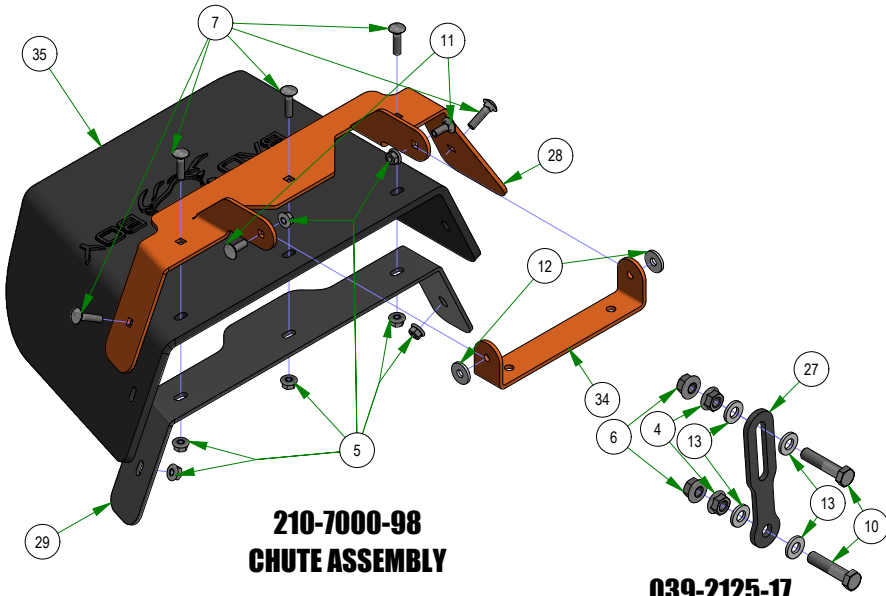

PARTS SECTION: DECK SUBASSEMBLIES

Parts List				Parts List			
ITEM	QTY	PART NUMBER	DESCRIPTION	ITEM	QTY	PART NUMBER	DESCRIPTION
1	1	013-0030-00	Hex Nut M20-2.5	19	2	032-2001-00	Sleeve
2	1	013-0031-00	Hex Nut M20-2.5 Left Hand Threads Gold Plated	20	1	033-8050-00	5" Idler Pulley
3	2	013-5201-00	3/8-16 HEX SERRATED FLANGE NUT HARD/ZINC	21	1	037-4000-01	4000 Series Spindle Housing
4	2	013-5300-00	1/2-13 HEX SERRATED FLANGE NUT HARD/ZINC	22	1	037-4002-00	4000 Series Spindle Spacer
5	7	013-8049-00	5/16-18 NYLON INSERT FLANGE LOCKNUT ZINC	23	4	037-6023-00	Bearing - 6206
6	3	013-8050-00	1/2-13 NYLON INSERT FLANGE LOCKNUT ZINC	24	1	037-6026-00	Spindle Shaft
7	5	018-4703-00	5/16-18 X 1-1/4 CARRIAGE BOLT ZINC	25	2	037-8002-00	Spindle Dust Cap
8	1	018-6012-00	3/8-16 X 1-1/2 HEX CAP SCREW (GR.5) ZINC	26	1	037-9050-00	Locking Collar w/ 1/4"-20 Set Screw
9	1	018-6036-00	1/2-13 X 2-3/4 HEX CAP SCREW (GR.5) ZINC	27	1	039-2125-00	Deck Hanger
10	2	018-6037-00	1/2-13 X 2-1/4 HEX CAP SCREW (GR.5) ZINC	28	1	039-4893-00	2019 Upper Chute Bracket
11	2	018-8066-00	5/16-18 X 7/8 CARRIAGE BOLT ZINC	29	1	039-4894-00	2019 Lower Chute Bracket
12	2	019-6042-00	.360 ID X .983 OD X .120 THICK FLAT WASHER NYLON	30	1	039-6946-10	2019 Deck Belt Tensioner
13	4	019-8054-00	.505 ID X 1.000 OD X .125 THICK FLAT WASHER NYLON	31	1	048-8020-00	2024 Turnbuckle Body
14	2	022-7009-00	Ball Bearing w/Retainer, 99502H-NR, .625 Bore x 1.375 OD x .4375 Width	32	1	048-8021-00	Turnbuckle End Right-Handed Thread
15	2	024-0001-00	1/4-28 Grease Fitting	33	1	048-8022-00	Turnbuckle End Left-Handed Thread
16	1	025-5203-00	.51 ID X .75 OD X .75 LGTH SOLID SPACER ZINC	34	1	206-6018-00	2019 Chute Hanger
17	1	026-0167-00	Belt Tensioner Retainer Plate	35	1	210-6025-00	2019 Belted Chute with Logo
18	4	032-2000-00	Polyurethane Bushing				