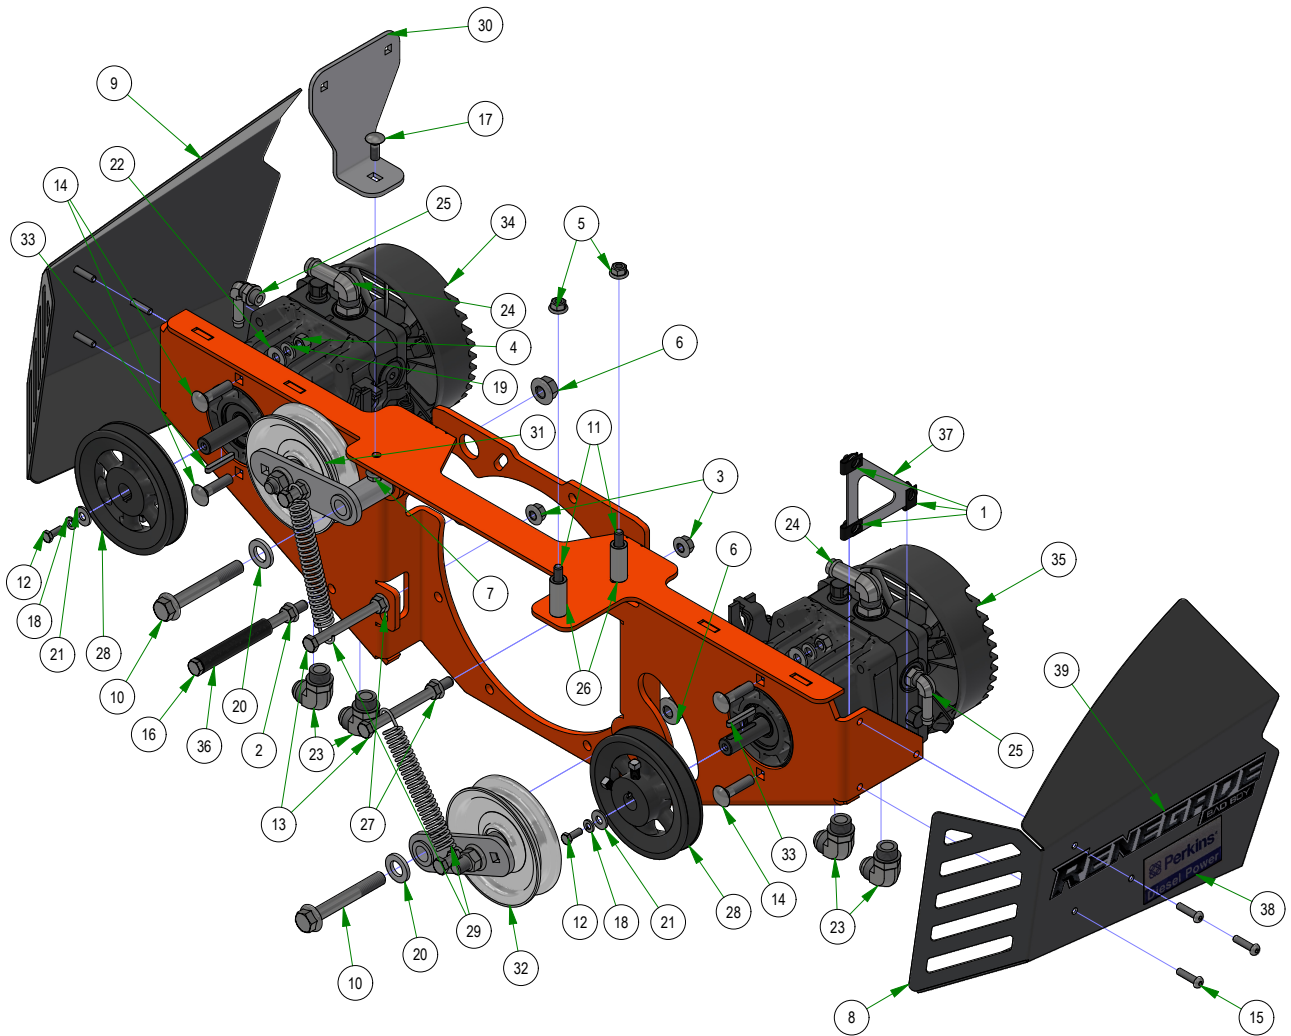

Parts List				Parts List			
ITEM	QTY	PART NUMBER	DESCRIPTION	ITEM	QTY	PART NUMBER	DESCRIPTION
1	6	013-0054-00	1/4-20 Cage Nut	21	2	019-7040-00	1/4 USS FLAT WASHER (3/4 OD) ZINC
2	3	013-5201-00	3/8-16 HEX SERRATED FLANGE NUT HARD/ZINC	22	4	019-8044-00	5/16 USS FLAT WASHER (7/8 OD) ZINC
3	3	013-5202-00	3/8-16 NYLON INSERT FLANGE LOCKNUT (GR.F) ZINC	23	4	024-2052-00	2019 Outlaw 90 Degree Pump Fitting #6801-10-08
4	4	013-6014-00	3/8-16 HEX NUT ZINC	24	2	024-5002-00	90 Degree Fitting, 1/2 x 3/4, 4601-8-8
5	2	013-8049-00	5/16-18 NYLON INSERT FLANGE LOCKNUT ZINC	25	2	024-5206-00	90 Degree Fitting, 3/8 s 9/16
6	2	013-8050-00	1/2-13 NYLON INSERT FLANGE LOCKNUT ZINC	26	2	025-0027-00	.380 ID X .625 OD X 1.500 LGTH 2019 OUTLAW BRAKE HANDLE SPACER ZINC
7	1	013-9002-00	5/16-18 HEX SERRATED FLANGE NUT HARD/ZINC	27	1	026-8050-00	2020 Diesel Pump Plate Weldment - Painted
8	1	014-5060-22	2019 Horizontal Pump Cover - Right - Black	28	2	033-5011-00	5" PUMP PULLEY W/ SET SCREW
9	1	014-5061-22	2019 Horizontal Pump Cover - Left - Black	29	2	034-9000-00	ZT and ACS Handle Spring
10	2	018-0010-00	1/2-13 X 90MM HEX FLANGE BOLT W/SHOULDER (GR.8) ZINC	30	1	039-1025-00	2019 Diesel Muffler Bracket
11	2	018-0023-00	5/16-18 X 2-1/4 HEX CAP SCREW (GR.5) ZINC	31	1	039-6950-94	2020 Diesel Pump Tensioner Assembly LH
12	2	018-0024-00	M6-1.0 X 16MM DIN 933 HEX TAP BOLT (CL 8.8) ZINC	32	1	039-6950-95	2020 Diesel Pump Tensioner Assembly RH
13	2	018-2005-00	3/8-16 X 4-1/4 HEX CAP SCREW (GR.5) ZINC	33	2	042-5013-00	5MM X 36MM SQ MACHINERY KEY C1018 ROUNDED ENDS
14	4	018-4706-00	3/8-16 X 1-1/2 CARRIAGE BOLT ZINC	34	1	050-3001-00	2019 Rogue/Renegade Left Pump 16cc
15	6	018-6014-00	1/4-20 x 1" BS C/S 18-8 SS	35	1	050-3003-00	2019 Outlaw Renegade Right Pump 16cc
16	1	018-7060-00	3/8-16 X 5-1/2 HEX CAP SCREW (GR.5) ZINC	36	1	051-8076-00	3/8 hose 4" long
17	1	018-8066-00	5/16-18 X 7/8 CARRIAGE BOLT ZINC	37	2	057-5915-00	Pump Plate Clip Nut Holder
18	2	019-4008-00	1/4 SPLIT LOCKWASHER ZINC	38	2	091-0017-00	PERKINS Decal
19	4	019-5037-00	3/8 SPLIT LOCKWASHER ZINC	39	2	091-0517-00	Renegade Back Plate Decal
20	2	019-6017-00	.635 ID X 1.120 OD X .140 THICK FLAT WASHER NYLON