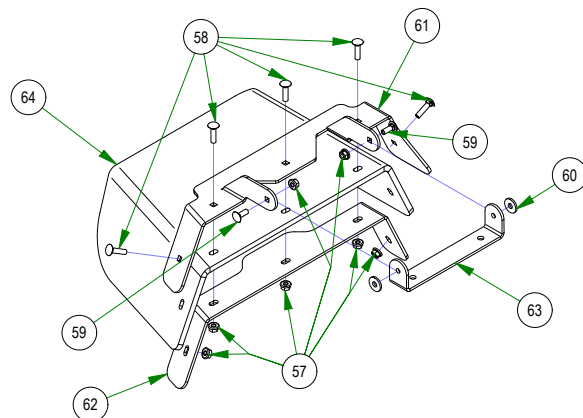

210-6016-98
2020 36 Stand On Discharge Assembly

210-7000-98
2019 Outlaw Gen2 Chute Assembly