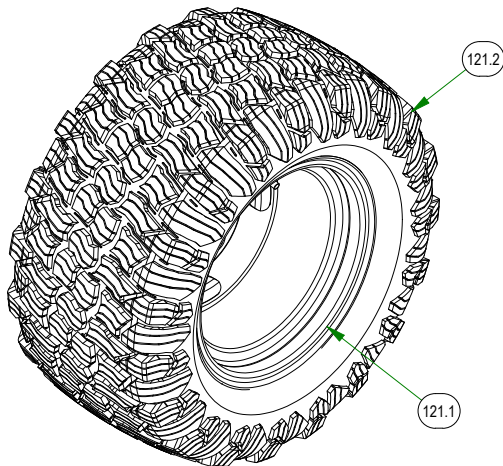

BAD BOY MOWERS

PARTS SECTION: TRANSAXLE SUBS

Parts List				Parts List			
ITEM	QTY	PART NUMBER	DESCRIPTION	ITEM	QTY	PART NUMBER	DESCRIPTION
119	1	022-4040-00	23x9-12 Reaper Turf Tire & Wheel Assembly	192.1	1	013-6050-00	5/16" LH Fine Threaded Jam Nut
119.1	1	022-3011-00	12x7" Black Wheel	192.2	2	013-6051-00	3/8" Fine Threaded Jam Nut
119.2	1	022-4035-00	23x9-12 Reaper Turf Tire Only	192.3	1	031-0092-00	2019 Revolt Push Rod
121	1	022-4200-00	23x11-12 Reaper Turf Assembly	192.4	1	035-0006-00	2019 Renegade Push Rod Adjuster
121.1	1	022-4070-00	12x8.5 Black Wheel	192.5	1	048-3000-00	Spherical Rod End - Outlaw
121.2	1	022-4195-00	Tire, 23/11x12 Reaper Turf	192.6	1	048-3002-00	Spherical Rod End - Outlaw
192	1	035-0006-19	2019 Revolt Push Rod Assembly	427	1	022-4041-00	21/7x10 Reaper Tire-36 Revolt