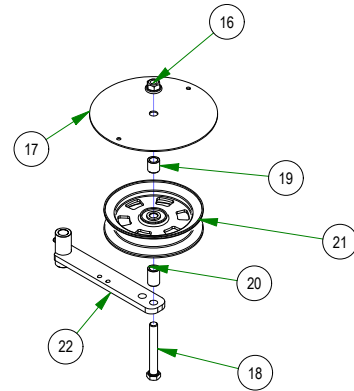

039-6945-20
2020 61 Revolt Deck Idler Assembly