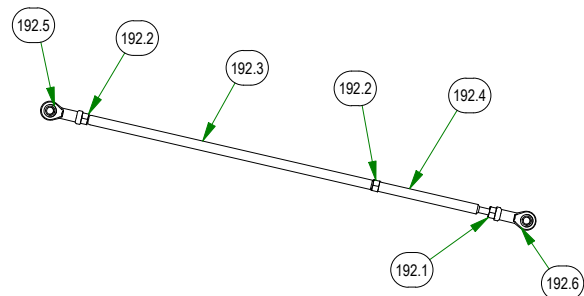

**PUSH ROD ASSEMBLY
035-0006-19**