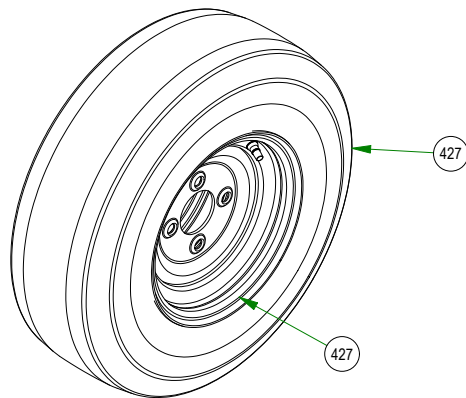

BAD BOY MOWERS

PARTS SECTION: TRANSAXLE SUBS

Parts List				Parts List			
ITEM	QTY	PART NUMBER	DESCRIPTION	ITEM	QTY	PART NUMBER	DESCRIPTION
119	1	022-4040-00	23x9-12 Reaper Turf Tire & Wheel Assembly	192.1	1	013-6050-00	5/16" LH Fine Threaded Jam Nut
119.1	1	022-3011-00	12x7" Black Wheel	192.2	2	013-6051-00	3/8" Fine Threaded Jam Nut
119.2	1	022-4035-00	23x9-12 Reaper Turf Tire Only	192.3	1	031-0092-00	2019 Revolt Push Rod
121	1	022-4200-00	23x11-12 Reaper Turf Assembly	192.4	1	035-0006-00	2019 Renegade Push Rod Adjuster
121.1	1	022-4070-00	12x8.5 Black Wheel	192.5	1	048-3000-00	Spherical Rod End - Outlaw
121.2	1	022-4195-00	Tire, 23/11x12 Reaper Turf	192.6	1	048-3002-00	Spherical Rod End - Outlaw
192	1	035-0006-19	2019 Revolt Push Rod Assembly	427	1	022-4041-00	21/7x10 Reaper Tire-36 Revolt

**36" REVOLT REAR TIRE
022-4041-00**