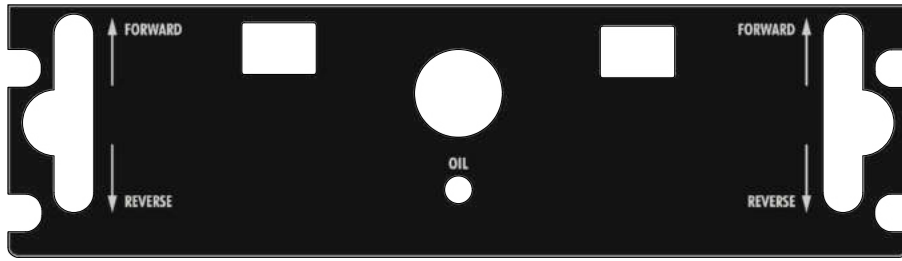

BAD BOY MOWERS

PARTS SECTION: DECALS CONT.

091-4017-23

2023 Revolt Control Panel Lower Decal

091-4054-00
852cc Revolt EFI Fender Decal