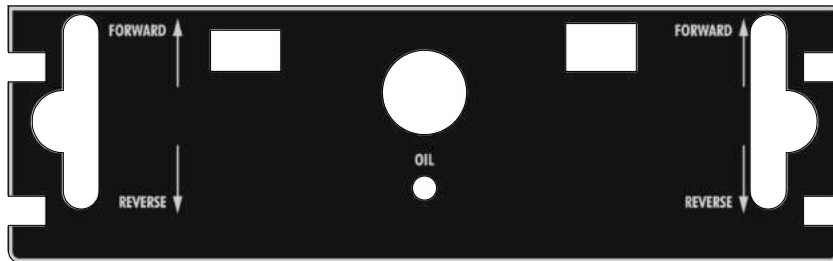

# PARTS SECTION: DECALS CONT.

091-4017-23

2023 Revolt Control Panel Lower Decal

091-4054-00  
852cc Revolt EFI Fender Decal

091-4018-23

2023 Revolt Control Panel Upper Decal

091-4021-00-Single  
2019 Revolt 726cc Decal Set - Single