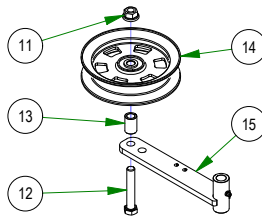

039-6945-19
2019 Revolt Deck Idler Assembly