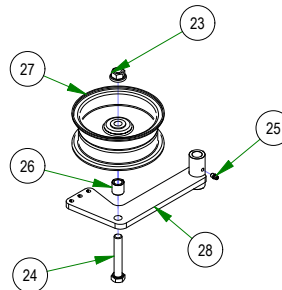

039-6945-20
2020 61 Revolt Deck Idler Assembly

039-6952-98
2020 36" Revolt Deck Idler Assembly