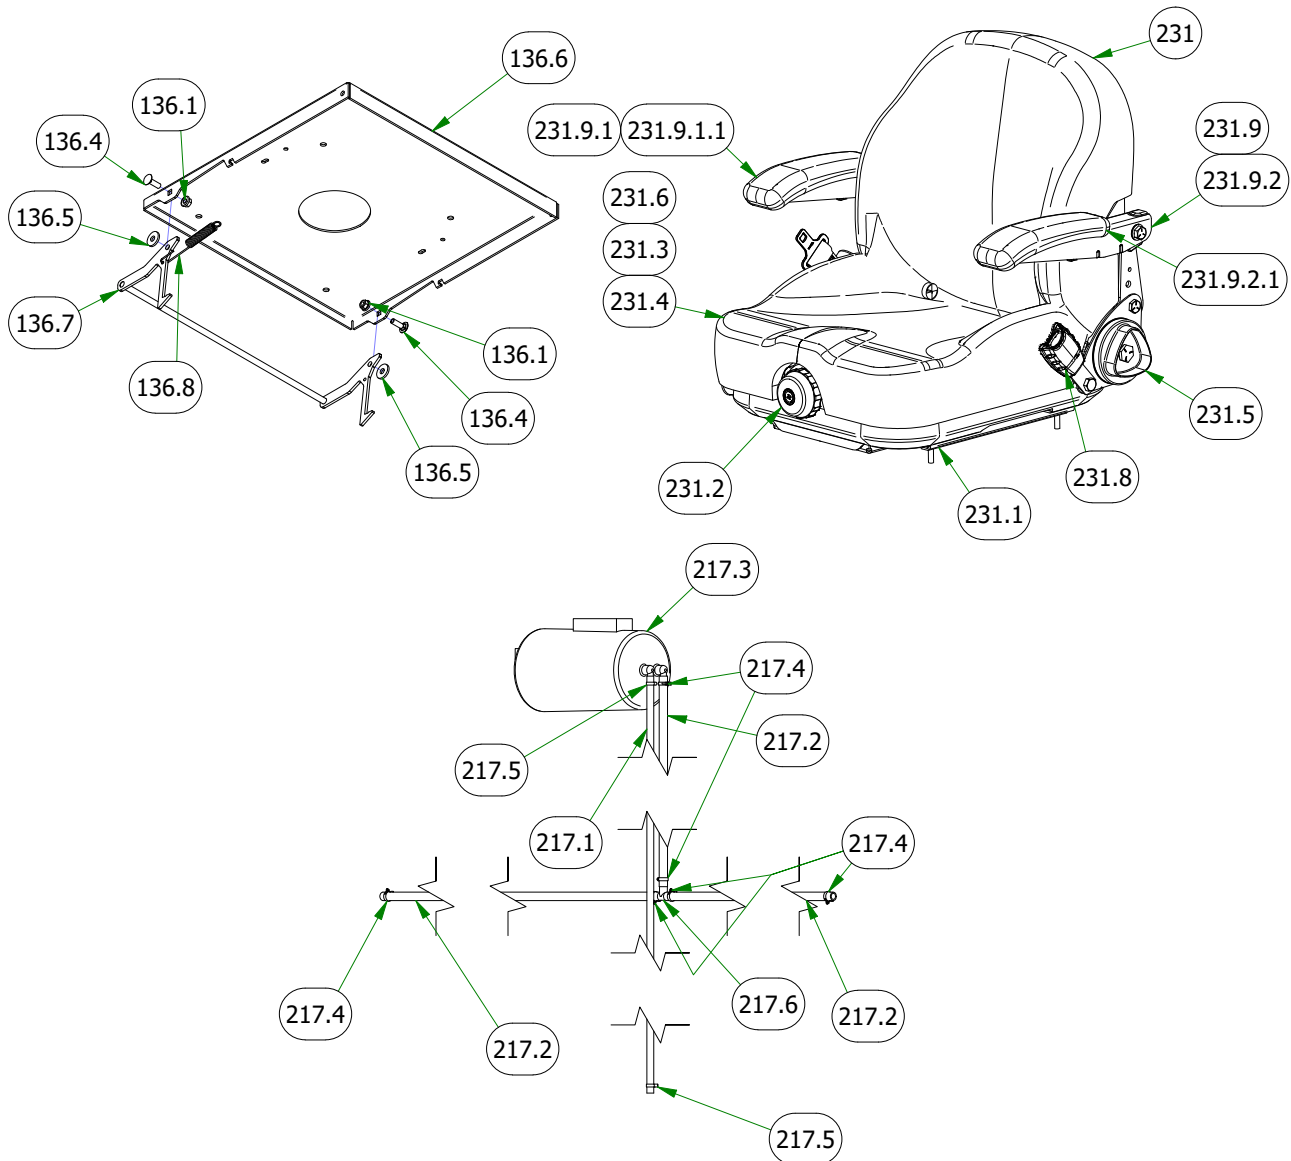

Parts List				Parts List			
ITEM	QTY	PART NUMBER	DESCRIPTION	ITEM	QTY	PART NUMBER	DESCRIPTION
136	1	026-2019-21	R-SERIES SEAT PLATE ASSEMBLY	231	1	071-6065-22	2022 Suspension Seat w/Seatbelt
136.5	2	019-6042-00	.360 ID X .983 OD X .120 THICK FLAT WASHER NYLON	231.1	1	071-6065-06	4" Single Locking Track Kit
136.8	1	034-1025-00	Brake Spring	231.2	1	071-6065-05	Weight Adjust Indicator Knob Assy
136.6	1	026-2019-00	R-SERIES SEAT PLATE	231.3	1	071-6065-13	Bellows w/Hardware
136.4	2	018-8065-00	5/16-18 X 1 CARRIAGE BOLT (GR.8) ZINC	231.4	1	071-6065-16	Cushion Cover Kit for I3M-Logo
136.1	2	013-8049-00	5/16-18 NYLON INSERT FLANGE LOCKNUT ZINC	231.5	1	071-6065-10	Recliner Adjustment Knob-New
136.7	1	028-0090-00	Seat Latch Rod Assembly	231.6	1	071-6065-07	Delta Plunger Switch - N.O.
217	1	067-0020-19	2019 Outlaw EPA Cannister Assembly	231.7	1	071-6065-15	Back Cover for I3M - Recl - Logos
217.1	1	051-2025-66	3/16" Vinyl Tubing, 66" Long	231.8	1	071-6065-14	2" Retractable Belt Kit w/Spacers
217.2	3	051-8072-38	1/4" Vinyl Tubing 38" Long	231.9	1	071-6065-04	Set of Armrests-SS Front Adj
217.3	1	067-0020-00	Carbon Canister	231.9.1	1	071-6065-11	RH Armrest-Selfskin Front Adj
217.4	6	072-8070-00	3/16 Vinyl Clamp	231.9.1.1	1	071-6065-03	Black Selfskin-Arm Pad Only
217.5	2	072-8073-00	3/16" Vinyl Hose Clamp	231.9.2	1	071-6065-12	LH Armrest-Selfskin Front Adj
217.6	1	073-8068-00	fuel line T	231.9.2.1	1	071-6065-03	Black Selfskin-Arm Pad Only