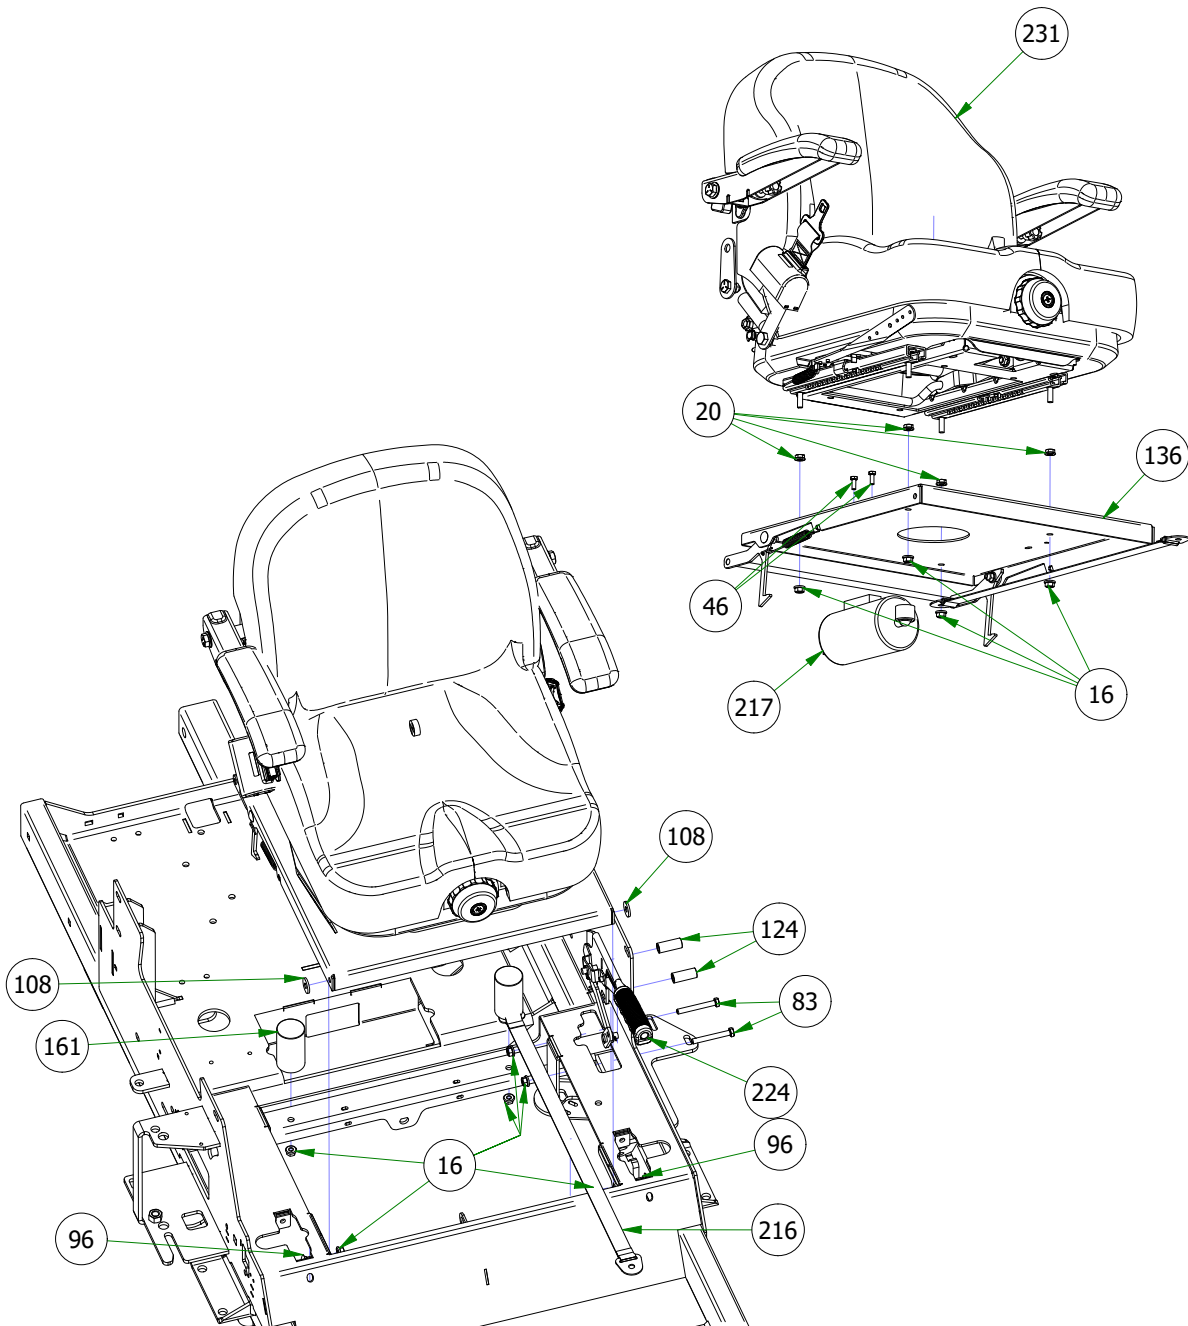

BAD BOY MOWERS

PARTS SECTION: SEAT & BRAKE

Parts List				Parts List			
ITEM	QTY	PART NUMBER	DESCRIPTION	ITEM	QTY	PART NUMBER	DESCRIPTION
16	10	013-8049-00	5/16-18 NYLON INSERT FLANGE LOCKNUT ZINC	136	1	026-2019-21	R-SERIES SEAT PLATE ASSEMBLY
20	4	013-9002-00	5/16-18 HEX SERRATED FLANGE NUT HARD/ZINC	161	2	032-0001-00	2019 Bad Boy X Cylindrical Seat Mount
46	2	018-0024-00	M6-1.0 X 16MM DIN 933 HEX TAP BOLT (CL 8.8) ZINC	216	1	064-8083-00	Seat Strap with Buckles
83	2	018-5344-00	5/16-18 X 2-1/2 HEX CAP SCREW (GR.5) ZINC	217	1	067-0020-19	2019 Outlaw EPA Cannister Assembly
96	2	018-8065-00	5/16-18 X 1 CARRIAGE BOLT (GR.8) ZINC	224	1	069-0001-00	2019 Brake Handle Assembly
108	2	019-6042-00	.360 ID X .983 OD X .120 THICK FLAT WASHER NYLON	230	1	070-5373-19	2019 Renegade Gas Frame - Powdercoated
124	2	025-0027-00	.380 ID X .625 OD X 1.500 LGTH 2019 OUTLAW BRAKE HANDLE SPACER ZINC	231	1	071-6065-22	2022 Suspension Seat w/Seatbelt