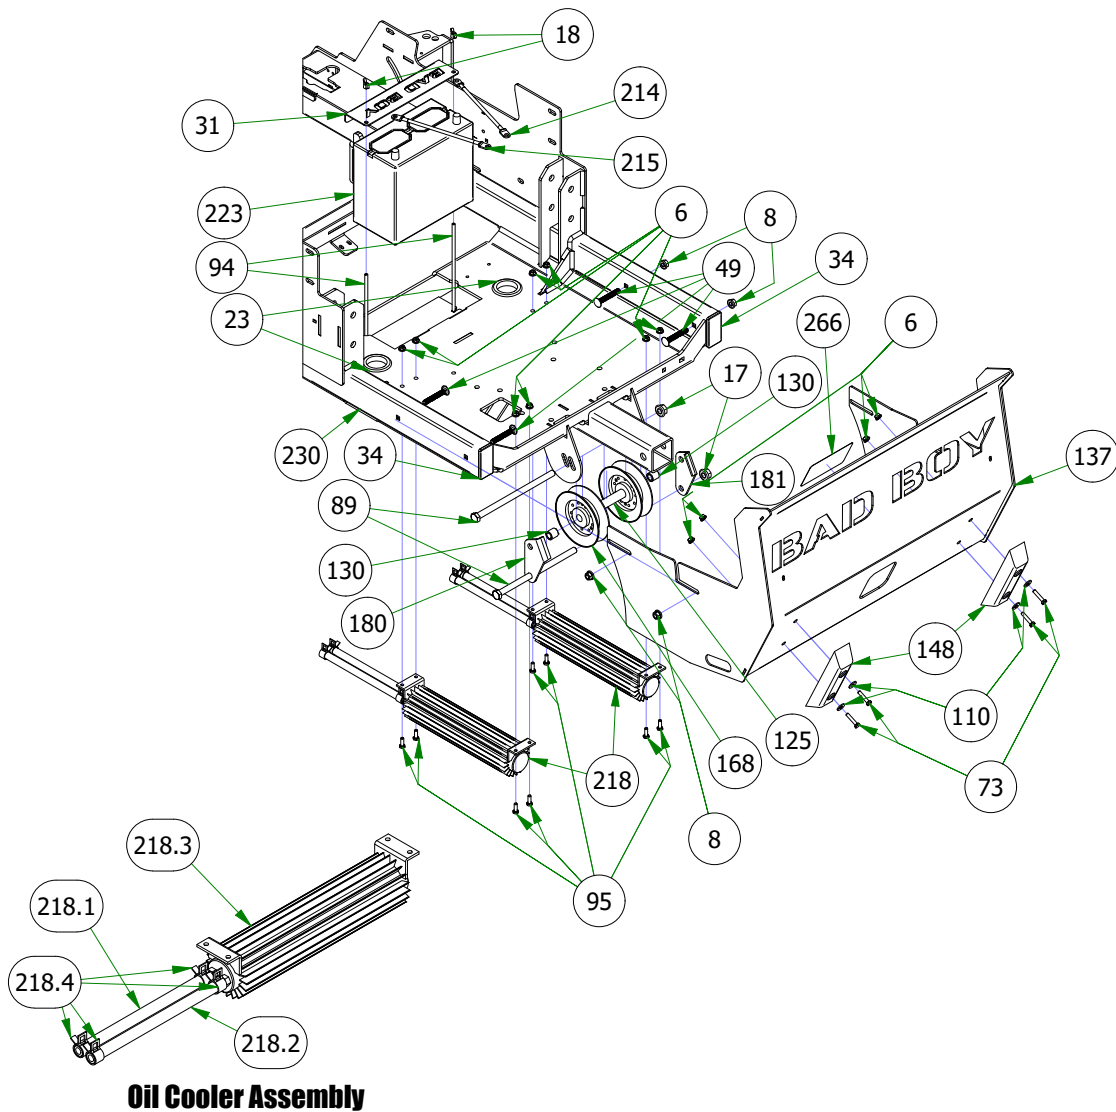

Parts List				Parts List			
ITEM	QTY	PART NUMBER	DESCRIPTION	ITEM	QTY	PART NUMBER	DESCRIPTION
6	12	013-2050-00	1/4-20 NYL INSERT FLANGE LOCKNUT ZINC	137	1	026-2224-00	2019 Horizontal Suspension Rear Cover
8	4	013-5202-00	3/8-16 NYLON INSERT FLANGE LOCKNUT (GR.F) ZINC	148	2	029-7038-00	8" Rubber Bumper
17	2	013-8050-00	1/2-13 NYLON INSERT FLANGE LOCKNUT ZINC	168	2	033-7027-00	2019 Outlaw Horizontal Rear V Pulley
18	2	013-8051-00	1/4-20 WING NUT FORGED (TYPE A) LIGHT SERIES ZINC	180	1	039-0196-00	Renegade Deck Belt Rear Keeper - Left
23	2	014-2052-00	2019 2" x .25 Rubber Grommet	181	1	039-0197-00	Renegade Deck Belt Rear Keeper-Right
31	1	014-5063-00	2019 Horizontal Battery Hold Down Cover	214	1	064-4000-00	Red Battery Cable - Diesel
34	2	014-9003-00	1 1/2 x 3 Frame Plug	215	1	064-4001-00	Black Battery Cable - Diesel
49	4	018-0044-00	3/8" x 2 1/2" Carriage Bolt	218	2	067-8052-19	Renegade Oil Cooler Assembly
73	4	018-4702-00	1/4-20 X 1-1/4 HEX CAP SCREW (GR.5) ZINC	218.1	1	051-8063-14	3/8" Clear Hose
89	2	018-7010-00	1/2-13 X 9 HEX CAP SCREW (GR.5) ZINC	218.2	1	051-8063-24	3/8" Clear Hose
94	2	018-8051-00	1/4-20 X 9 CARRIAGE BOLT ZINC	218.3	1	067-8052-00	2019 12" Oil Cooler With Fittings
95	8	018-8052-00	1/4-20 X 3/4 HEX CAP SCREW (GR.5) ZINC	218.4	4	072-8065-00	3/8" Hose Clamp
110	4	019-7040-00	1/4 USS FLAT WASHER (3/4 OD) ZINC	223	1	068-8050-00	Battery - Diesel/Renegade Models PF-516
125	1	025-0028-00	2019 Pulley Spacer .75 x .5 x 4.375	230	1	070-5373-19	2019 Renegade Gas Frame - Powdercoated
130	2	025-5203-00	.51 ID X .75 OD X .75 LGTH SOLID SPACER ZINC	266	1	091-4032-00	2019 Renegade Pump Belt Route Decal