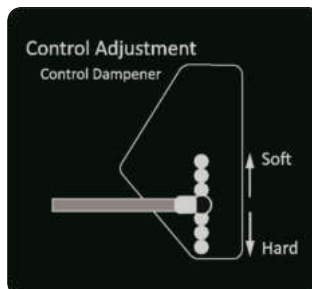

091-4032-00
2019 Renegade Pump Belt Route Decal

091-0917-18
2018 61" Deck Decal

091-0918-18
2018 72" Deck Decal

091-4038-00
Control Adj. Control Rod Decal

091-4039-00
Control Adj. Control Dampener Decal

091-1114-00
2018 LH/RH Steering Control Decal Roll