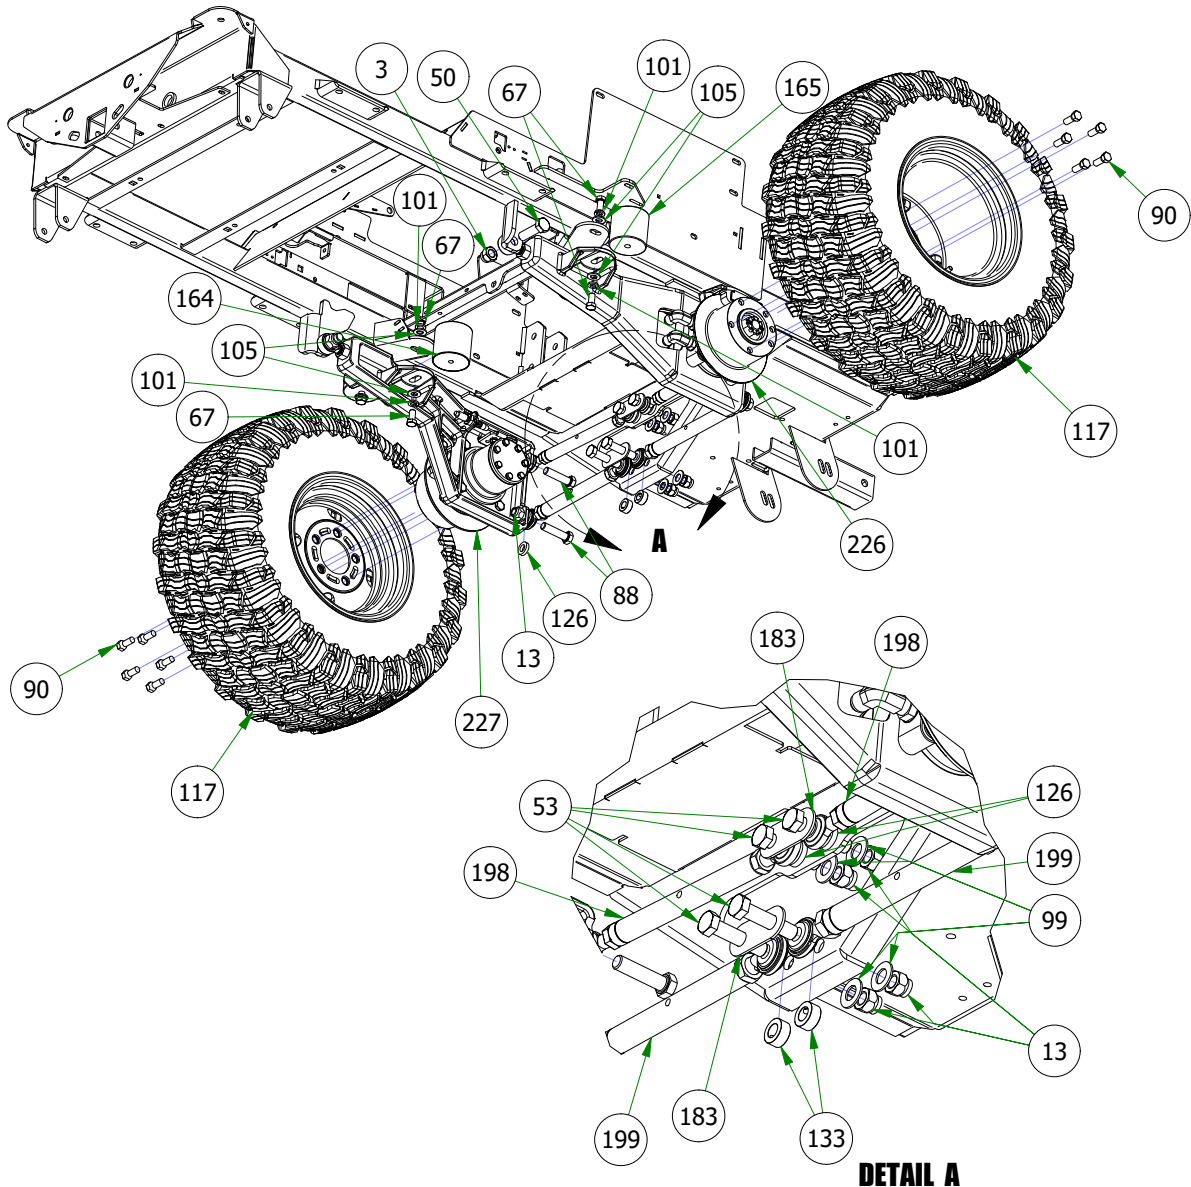

BAD BOY MOWERS

PARTS SECTION: REAR SUSPENSION

Parts List				Parts List			
ITEM	QTY	PART NUMBER	DESCRIPTION	ITEM	QTY	PART NUMBER	DESCRIPTION
3	2	013-0023-00	3/4-10 NYLON INSERT LOCKNUT ZINC	117	2	022-4090-00	2019 Assy-26x12-12 Reaper Turf -10.5" Rim
13	8	013-7021-00	5/8-11 NYLON INSERT LOCKNUT ZINC	126	4	025-0071-00	Spacer 1.125OD x .625 ID x .250 Length
23	2	014-2052-00	2019 2" x .25 Rubber Grommet	133	2	025-7020-00	5/8 SOLID SHAFT COLLAR (W/1 SET SCREW) ZINC
50	2	018-0045-00	3/4-10 X 2-1/2 HEX CAP SCREW (GR.5) ZINC	164	2	032-8999-00	Vibration Mount-Blue Dot
53	4	018-0049-00	5/8-11 X 2-3/4 HEX CAP SCREW (GR.5) ZINC	165	2	032-9000-00	Vibration Mount-Green Dot
67	8	018-2030-00	1/2-13 X 1 HEX CAP SCREW (GR.5) ZINC	183	2	039-2145-00	2019 Suspension Gusset Outlaw
88	4	018-6059-00	5/8-11 X 2-1/2 HEX CAP SCREW (GR.5) ZINC	198	2	048-6061-00	2019 Suspension Radius Rod Assembly
90	10	018-7033-00	1/2-20 x 60" Lug Bolts Zinc Grade 8	199	2	048-6064-00	2019 Suspension Radius Rod Assembly
99	4	019-0009-00	5/8" Flat Washer SAE Spec Grade 8	226	1	070-0001-99	2019 Renegade Trailing LH Arm Assy
101	8	019-5007-00	1/2 SPLIT LOCKWASHER (GR.8) ZINC/YELLOW	227	1	070-0002-99	2019 Renegade Trailing RH Arm Assy
105	8	019-5702-00	1/2 SAE FLAT WASHER (1-1/16" OD) GR.8 ZINC YELLOW	230	1	070-5373-19	2019 Renegade Gas Frame - Powdercoated