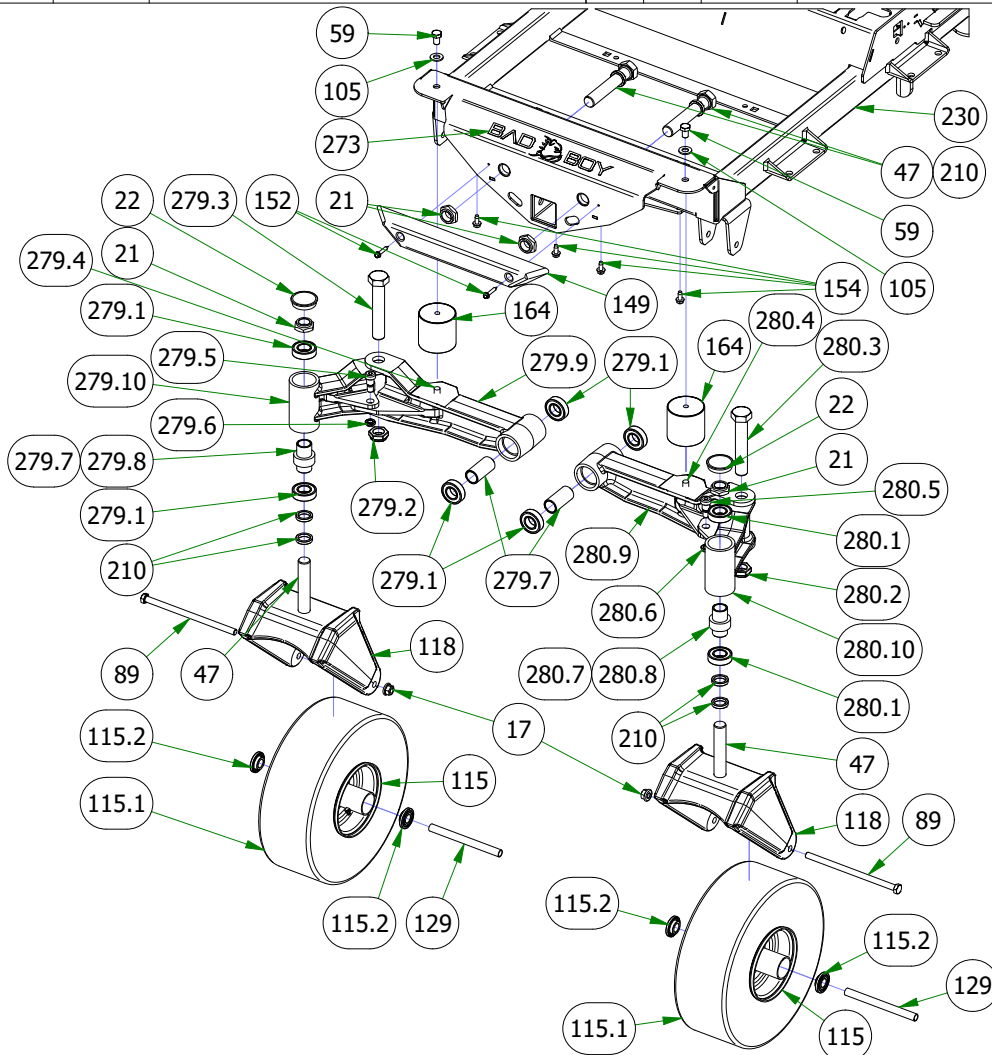

Parts List				Parts List			
ITEM	QTY	PART NUMBER	DESCRIPTION	ITEM	QTY	PART NUMBER	DESCRIPTION
17	2	013-8050-00	1/2-13 NYLON INSERT FLANGE LOCKNUT ZINC	279.1	4	010-1050-00	1641 BEARING W/2 CONTACT RUBBER SEALS
21	4	013-9004-00	1"-14 NYLON INSERT JAM LOCKNUT ZINC	279.2	1	013-9004-00	1" Fine Thread 1/2 Nylock Nut
22	2	014-2025-00	2017 Bearing Cover	279.3	1	018-0026-00	1"-14 X 5-1/2 HEX CAP SCREW (GR.8) ZINC YELLOW
47	4	018-0026-00	1"-14 X 5-1/2 HEX CAP SCREW (GR.8) ZINC YELLOW	279.5	1	018-3001-00	5/8 X 5/8 SOCKET SHOULDER BOLT ZINC YELLOW
59	2	018-1055-00	1/2-13 X 3/4 HEX CAP SCREW (GR.5) ZINC	279.6	1	018-4010-00	1/2-13 NYLON INSERT JAM LOCKNUT ZINC
89	2	018-7010-00	1/2-13 X 9 HEX CAP SCREW (GR.5) ZINC	279.7	2	025-0003-00	2016 Front Bearing Spacer
105	2	019-5702-00	1/2 SAE FLAT WASHER (1-1/16" OD) GR.8 ZINC YELLOW	279.8	1	029-7050-00	Rubber Stabilizer (Front Forks) [R series]
115	2	022-0003-00	2019 15x6.00-6 Non Pneumatic Black Front Assembly	279.9	1	250-0032-01	61" & 72" Rogue Front Suspension Arm Inner RH
115.1	1	022-0004-00	15x6-6 Tire Only	279.10	1	250-0032-02	61" & 72" Rogue Front Suspension Arm Outer RH
115.2	2	022-7010-00	1-3/4" Bearing-Large Bore Front Rim	279.4	1	018-2009-00	1/2-13 x 1" Stud
118	2	023-0004-20	2020 R Series Cast Front Fork	280	1	250-0033-03	2022 61/72 Rogue/Renegade Front Suspension Asy LH
129	2	025-5202-00	Front Wheel Spanner	280.1	4	010-1050-00	1641 BEARING W/2 CONTACT RUBBER SEALS
149	1	029-8000-00	2017 XP BUMPER	280.2	1	013-9004-00	1" Fine Thread 1/2 Nylock Nut
152	2	030-7039-00	1/4-14 X 1-1/2 HEX WASHER UNSLOT TEK/3 ZINC	280.3	1	018-0026-00	1"-14 X 5-1/2 HEX CAP SCREW (GR.8) ZINC YELLOW
154	4	030-7042-00	5/16-18 X 3/4 HEX WASHER SLOT (F) TCS ZINC	280.4	1	018-2009-00	1/2-13 x 1" Stud
164	2	032-8999-00	Vibration Mount-Blue Dot	280.5	1	018-3001-00	5/8 X 5/8 SOCKET SHOULDER BOLT ZINC YELLOW
210	6	058-1000-00	1.02 ID X 1.38 OD X .250 THK SPACER ZINC	280.6	1	018-4010-00	1/2-13 NYLON INSERT JAM LOCKNUT ZINC
230	1	070-5373-19	2019 Renegade Gas Frame - Powdercoated	280.7	2	025-0003-00	2016 Front Bearing Spacer
273	1	091-4063-00	Flying Bulldog Front Bumper Decal	280.8	1	029-7050-00	Rubber Stabilizer (Front Forks) [R series]
276	1	091-8002-00	Independently Articulating Front Suspension Arms Patent Decal	280.9	1	250-0033-01	61" & 72" Rogue Front Suspension Arm Inner LH
279	1	250-0032-03	2022 61/72 Rogue/Renegade Front Suspension Asy RH	280.10	1	250-0033-02	61" & 72" Rogue Front Suspension Arm Outer RH