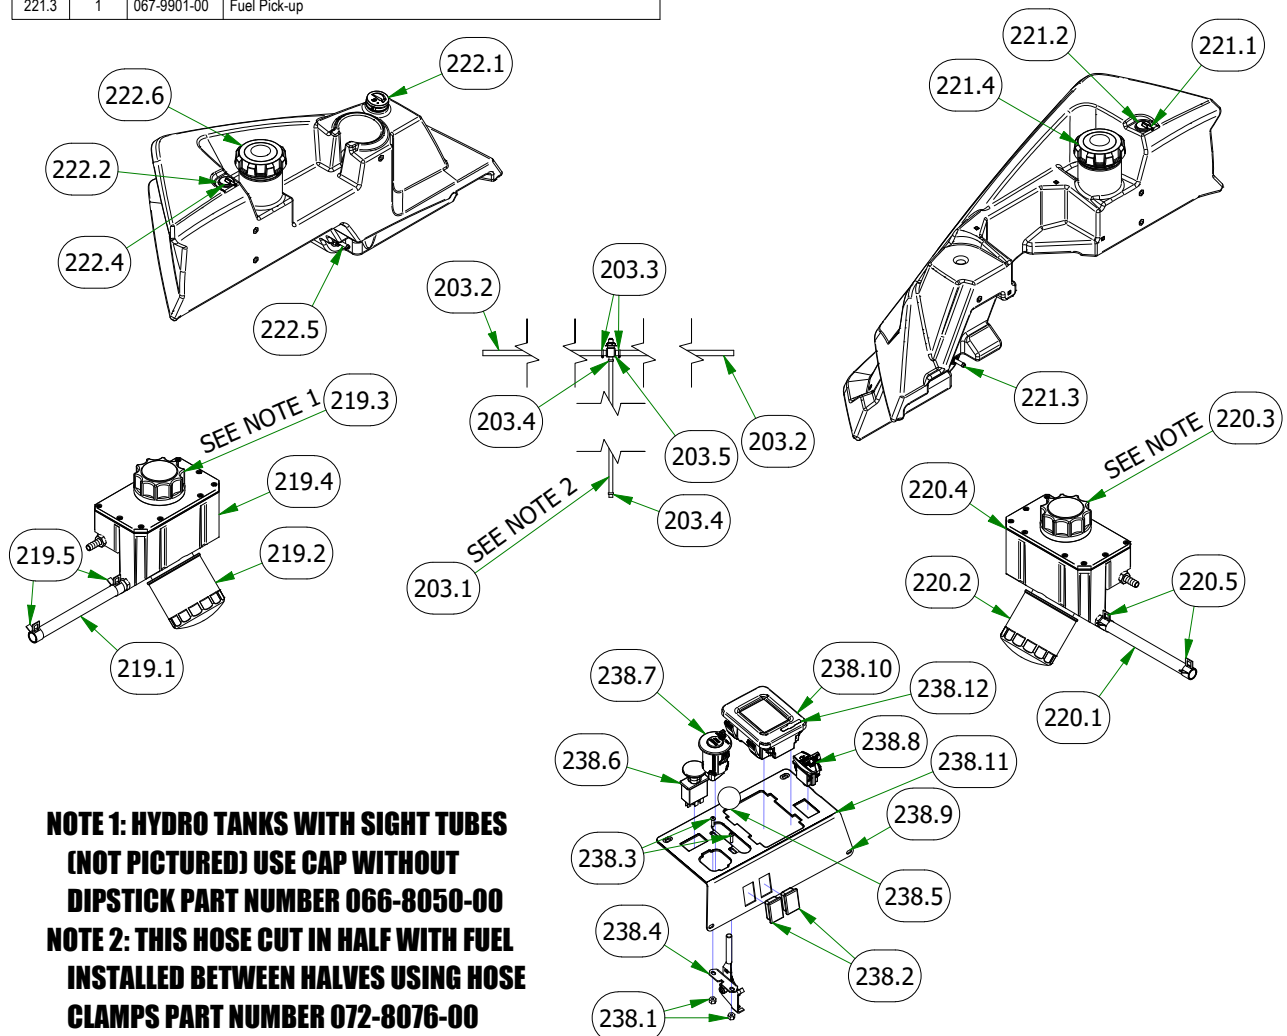

Parts List				Parts List			
ITEM	QTY	PART NUMBER	DESCRIPTION	ITEM	QTY	PART NUMBER	DESCRIPTION
203	1	051-2019-29	2023 Rebel Rogue Renegade Fuel Line for Kohler	221.4	1	067-9904-00	Fuel Cap
203.1	1	051-8067-22	1/4" Fuel Line Hose	222	1	067-9960-50	2019 Left Rebel, Rogue, Renegade Fuel Tank (GAS)
203.2	2	051-8075-26	5/16" fuel line hose	222.1	1	067-4080-00	Fuel Gauge with Grommet
203.3	2	072-8068-00	5/16 Fuel Line Clamp	222.2	1	067-6054-00	Roll Over Valve Grommet
203.4	2	072-8069-00	1/4 Fuel Hose Clamp	222.3	1	067-6056-00	Fuel Gauge Grommet
203.5	1	067-6058-00	3 Way Fuel Shut-Off Valve 5/16 x 5/16 x 1/4	222.4	1	067-6070-00	Rollover Valve
219	1	067-8053-18	LH Rogue Hydro Tank Assy	222.5	1	067-9901-00	Fuel Pick-up
219.1	1	051-8064-21	1/2 Clear Braded Hose Priced/Foot	222.6	1	067-9904-00	Fuel Cap
219.2	1	063-8014-00	Hydraulic Filter	238	1	079-3482-19	Renegade Control Panel Assembly
219.3	1	066-8050-22	Hydraulic Tank Cap W/Dipstick	238.1	2	013-5019-00	10-24 Nylon Insert Locknut
219.4	1	067-8053-00	2019 Left Outlaw Gen2 Hydro Tank Suspension Only	238.2	2	018-1040-00	Light Plug
219.5	2	072-8066-00	1/2 Hose Clamp	238.3	2	018-5200-00	10-24 X 5/8 BS Button Head Bolt
220	1	067-8054-18	RH Rogue Hydro Tank Assy	238.4	1	055-2012-00	Universal Throttle Head - 2012
220.1	1	051-8064-21	1/2 Clear Braded Hose Priced/Foot	238.5	1	055-2013-00	Throttle Knob
220.2	1	063-8014-00	Hydraulic Filter	238.6	1	056-8058-00	PTO Switch
220.3	1	066-8050-22	Hydraulic Tank Cap W/Dipstick	238.7	1	077-0004-00	2019 Push to Start Switch w/fob
220.4	1	067-8054-00	2019 Right Outlaw Gen2 Hydro Tank Suspension Only	238.8	1	077-2076-00	USB Port
220.5	2	072-8066-00	1/2 Hose Clamp	238.9	1	079-3482-00	2019 Outlaw Digital Control Panel
221	1	067-9950-50	2019 Right Rebel, Rogue, Renegade Fuel Tank (GAS)	238.10	1	086-0013-00	2019 LED Display
221.1	1	067-6054-00	Roll Over Valve Grommet	238.11	1	091-4029-22	2022 Renegade (Gas) Control Panel Decal
221.2	1	067-6070-00	Rollover Valve	238.12	1	091-4030-22	2022 Digital Display Decal
221.3	1	067-9901-00	Fuel Pick-up