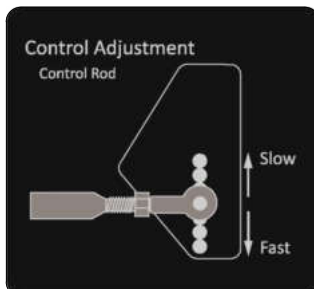

091-4038-00
Control Adj. Control Rod Decal