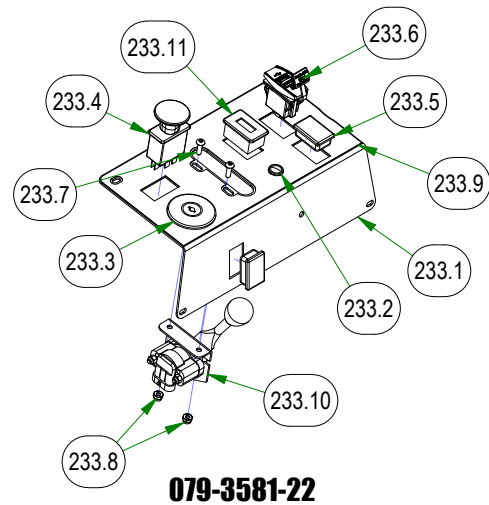

**051-2019-29
KOHLER FUEL LINE**

**051-2019-33
KAWASAKI FUEL LINE**

**067-8085-19
HYDRO TANK ASSEMBLY**

**086-2050-19
WIRING HARNESS**

BAD BOY MOWERS

PARTS SECTION: TANKS & BATTERY CONT.

Parts List				Parts List			
ITEM	QTY	PART NUMBER	DESCRIPTION	ITEM	QTY	PART NUMBER	DESCRIPTION
217	1	067-9950-50	2019 Right Rebel, Rogue, Renegade Fuel Tank (GAS)	232.7	1	077-2076-00	USB Port
217.1	1	067-6054-00	Roll Over Valve Grommet	232.8	1	077-8076-00	Ignition Switch
217.2	1	067-6070-00	Rollover Valve	232.9	1	079-3483-00	2022 Rebel Control Panel
217.3	1	067-9901-00	Fuel Pick-up	232.10	1	083-4013-00	Tachometer
217.4	1	067-9904-00	Fuel Cap	232.11	1	089-1000-00	Oil Light
218	1	067-9960-50	2019 Left Rebel, Rogue, Renegade Fuel Tank (GAS)	232.12	1	091-4009-22	2022 Rebel/Rogue Control Panel Decal
218.1	1	067-4080-00	Fuel Gauge with Grommet	233	1	079-3581-22	Rebel/Rogue Control Panel Assy-Drive by Wire
218.2	1	067-6054-00	Roll Over Valve Grommet	233.1	1	079-3483-00	2022 Rebel Control Panel
218.3	1	067-6056-00	Fuel Gauge Grommet	233.2	1	089-1000-00	Oil Light
218.4	1	067-6070-00	Rollover Valve	233.3	1	077-8076-00	Ignition Switch
218.5	1	067-9901-00	Fuel Pick-up	233.4	1	056-8058-00	PTO Switch
218.6	1	067-9904-00	Fuel Cap	233.5	2	018-1040-00	Light Plug
232	1	079-3481-19	Rebel/Rogue Control Panel Assy	233.6	1	077-2076-00	USB Port
232.1	2	013-5019-00	10-24 NYLON INSERT LOCKNUT ZINC	233.7	2	018-5200-00	10-24 X 5/8 BUTTON SOCKET CAP SCREW 18-8 STAINLESS STEEL
232.2	2	018-1040-00	Light Plug	233.8	2	013-5019-00	10-24 NYLON INSERT LOCKNUT ZINC
232.3	2	018-5200-00	10-24 X 5/8 BUTTON SOCKET CAP SCREW 18-8 STAINLESS STEEL	233.9	1	091-4009-22	2022 Rebel/Rogue Control Panel Decal
232.4	1	055-2012-00	Universal Throttle Head - 2012	233.10	1	055-3001-00	Kawasaki \ Kohler Drive By Wire
232.5	1	055-2013-00	Throttle Knob	233.11	1	083-4050-00	Tachometer
232.6	1	056-8058-00	PTO Switch				