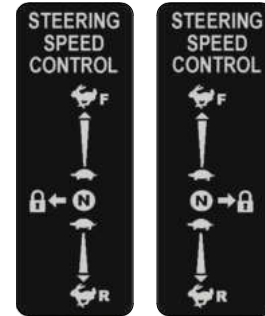

091-1114-00

2018 LH/RH Steering Control Decal Roll