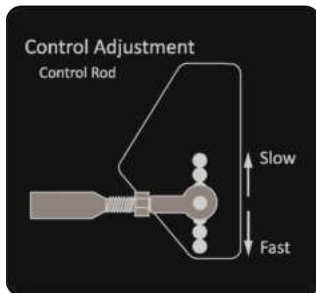

091-0917-18

2018 61" Deck Decal

091-0918-18

2018 72" Deck Decal

091-1101-18

2018 Out/XP/Diesel Brake Decal

091-4038-00

Control Adj. Control Rod Decal