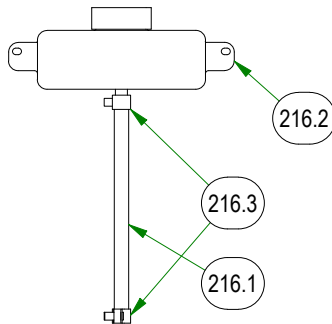

**067-8085-19
HYDRO TANK ASSEMBLY**