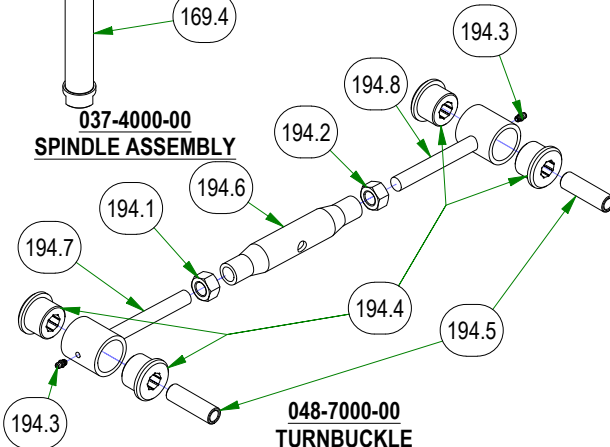

**039-2125-17
DECK HANGER**

**048-7000-00
TURNBUCKLE**