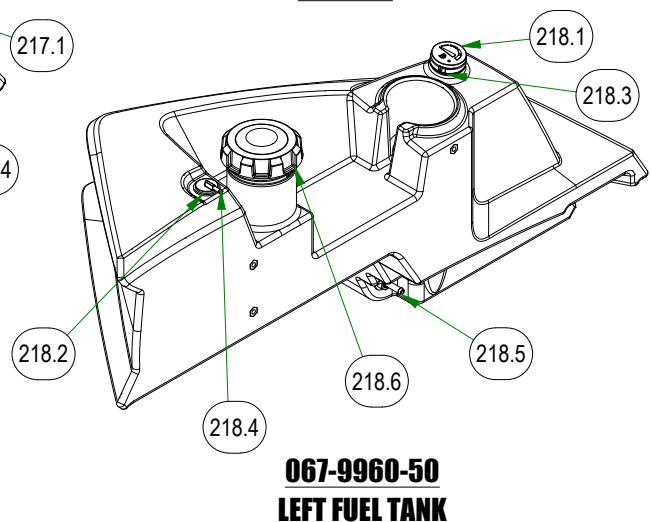

**051-2019-29
KOHLER FUEL LINE**

**051-2019-33
KAWASAKI FUEL LINE**

**067-8085-19
HYDRO TANK ASSEMBLY**

**086-2050-19
WIRING HARNESS**

BAD BOY MOWERS

PARTS SECTION: TANKS & BATTERY CONT.

Parts List				Parts List			
ITEM	QTY	PART NUMBER	DESCRIPTION	ITEM	QTY	PART NUMBER	DESCRIPTION
217	1	067-9950-50	2019 Right Rebel, Rogue, Renegade Fuel Tank (GAS)	232.7	1	077-2076-00	USB Port
217.1	1	067-6054-00	Roll Over Valve Grommet	232.8	1	077-8076-00	Ignition Switch
217.2	1	067-6070-00	Rollover Valve	232.9	1	079-3483-00	2022 Rebel Control Panel
217.3	1	067-9901-00	Fuel Pick-up	232.10	1	083-4013-00	Tachometer
217.4	1	067-9904-00	Fuel Cap	232.11	1	089-1000-00	Oil Light
218	1	067-9960-50	2019 Left Rebel, Rogue, Renegade Fuel Tank (GAS)	232.12	1	091-4009-22	2022 Rebel/Rogue Control Panel Decal
218.1	1	067-4080-00	Fuel Gauge with Grommet	233	1	079-3581-22	Rebel/Rogue Control Panel Assy-Drive by Wire
218.2	1	067-6054-00	Roll Over Valve Grommet	233.1	1	079-3483-00	2022 Rebel Control Panel
218.3	1	067-6056-00	Fuel Gauge Grommet	233.2	1	089-1000-00	Oil Light
218.4	1	067-6070-00	Rollover Valve	233.3	1	077-8076-00	Ignition Switch
218.5	1	067-9901-00	Fuel Pick-up	233.4	1	056-8058-00	PTO Switch
218.6	1	067-9904-00	Fuel Cap	233.5	2	018-1040-00	Light Plug
232	1	079-3481-19	Rebel/Rogue Control Panel Assy	233.6	1	077-2076-00	USB Port
232.1	2	013-5019-00	10-24 NYLON INSERT LOCKNUT ZINC	233.7	2	018-5200-00	10-24 X 5/8 BUTTON SOCKET CAP SCREW 18-8 STAINLESS STEEL
232.2	2	018-1040-00	Light Plug	233.8	2	013-5019-00	10-24 NYLON INSERT LOCKNUT ZINC
232.3	2	018-5200-00	10-24 X 5/8 BUTTON SOCKET CAP SCREW 18-8 STAINLESS STEEL	233.9	1	091-4009-22	2022 Rebel/Rogue Control Panel Decal
232.4	1	055-2012-00	Universal Throttle Head - 2012	233.10	1	055-3001-00	Kawasaki \ Kohler Drive By Wire
232.5	1	055-2013-00	Throttle Knob	233.11	1	083-4050-00	Tachometer
232.6	1	056-8058-00	PTO Switch				