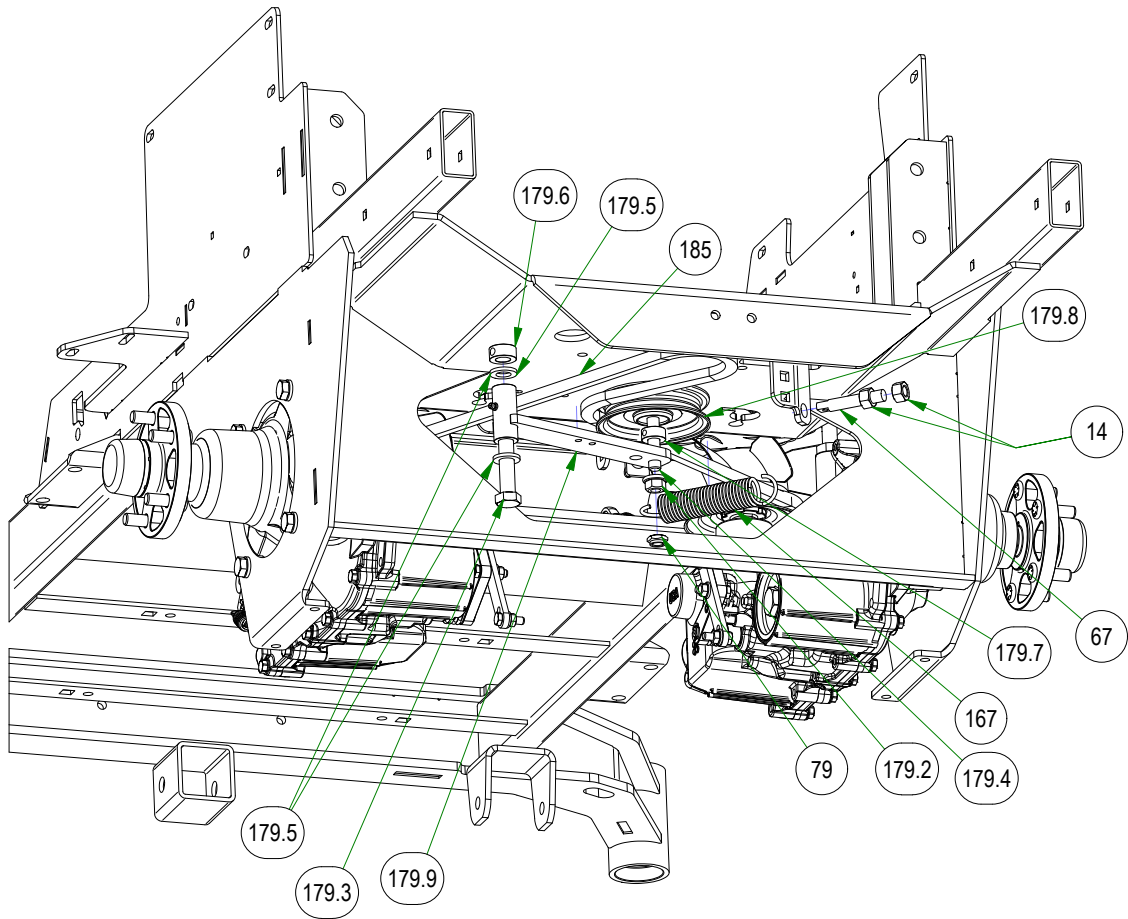

BAD BOY MOWERS

PARTS SECTION: TRANSAXLE ASSEMBLY CONT.

BAD BOY MOWERS

PARTS SECTION: COVERS & SEAT PAN ASSEMBLY

Parts List				Parts List			
ITEM	QTY	PART NUMBER	DESCRIPTION	ITEM	QTY	PART NUMBER	DESCRIPTION
2	4	013-0005-00	1/2-13 HEX 2-WAY REVERSIBLE CENTER LOCKNUT Grade B ZINC	231	1	079-3155-20	R-Series Floorboard Assembly
6	3	013-2050-00	1/4-20 NYL INSERT FLANGE LOCKNUT ZINC	231.1	4	013-0054-00	1/4-20 Cage Nut
10	12	013-5202-00	3/8-16 NYLON INSERT FLANGE LOCKNUT (GR.F) ZINC	231.2	4	018-8052-00	1/4-20 X 3/4 HEX CAP SCREW (GR.5) ZINC
17	9	013-8049-00	5/16-18 NYLON INSERT FLANGE LOCKNUT ZINC	231.3	1	026-2230-00	OUTLAW ADJUSTABLE FOOT PLATE-ORANGE
20	4	013-9002-00	5/16-18 HEX SERRATED FLANGE NUT HARD/ZINC	231.4	14	040-6080-00	Ratchet Fastener
30	2	014-9003-00	1 1/2 x 3 Frame Plug	231.5	1	079-3155-00	2019 Outlaw Floorboard
56	2	018-0024-00	M6-1.0 X 16MM DIN 933 HEX TAP BOLT (CL 8.8) ZINC	231.6	1	081-0050-00	MAT (FLOOR)
60	4	018-0044-00	3/8" x 2 1/2" Carriage Bolt	231.7	1	081-0051-00	MAT (FOOT PLATE)
62	4	018-0050-00	1/2-13 X 3-1/4 HEX CAP SCREW (GR.5) ZINC	247	1	089-0006-00	2019 2X2 Folding ROPS
69	1	018-2007-00	5/16-18 X 1 HEX CAP SCREW (GR.5) ZINC	248	1	091-0015-23	2023 EPA Build Date Punch Decal
87	6	018-5044-00	3/8-16 X 1 CARRIAGE BOLT (GR.5) ZINC	253	1	091-1101-18	2018 Out/XP/Diesel Brake Decal
99	2	018-8065-00	5/16-18 X 1 CARRIAGE BOLT (GR.8) ZINC	254	1	091-1114-00	2018 LH/RH Steering Control Decal Roll
109	4	019-6042-00	.360 ID X .983 OD X .120 THICK FLAT WASHER NYLON	256	1	091-3150-00	Outlaw Warning Decal
112	2	019-8040-00	1/4-20 X 3/4 CARRIAGE BOLT (GR.5) ZINC	258	2	091-4003-22	2022 Powered By Kawasaki Decal
133	1	026-2019-21	R-SERIES SEAT PLATE ASSEMBLY	259	2	091-4004-22	2022 Powered By Kohler Decal
134	2	026-2219-00	Rebel Rear Cover Side Plate	261	1	091-4007-00	2019 Rebel 852cc Backplate Cluster
135	1	026-2221-22	2019 Vertical Rear Cover Tailgate - Black	263	1	091-4010-00	2019 Rebel Cooler Cover Decal
144	4	029-4011-00	2023 Floor Board Rubber Bumper	264	1	091-4011-00	2019 Rebel 747cc Backplate Cluster
146	1	029-8000-00	2017 XP Bumper	265	1	091-4023-00	2019 Rebel 999cc Backplate Cluster
149	2	030-7039-00	1/4-14 X 1-1/2 HEX WASHER UNSLOT TEK/3 ZINC	266	1	091-4034-00	2019 Rebel Pump Belt Route Decal
157	2	032-0001-00	2019 Bad Boy X Cylindrical Seat Mount	268	1	091-4037-00	2019 Deck Release Decal
177	1	039-2156-00	Seat Stop	269	1	091-4038-00	Control Adj. Control Rod Decal
214	1	064-8083-00	Seat Strap with Buckles	270	1	091-4039-00	Control Adj. Control Dampener Decal
215	1	067-0020-19	2019 Outlaw EPA Cannister Assembly	271	1	091-4050-00	Heat Shield (Fiberglass Adhesive)
224	1	070-2304-00	2023 Rebel Frame - Painted	281	1	091-8023-00	Rebel Kawasaki 822cc Backplate Decal
225	1	071-2103-00	2021 Rebel Seat