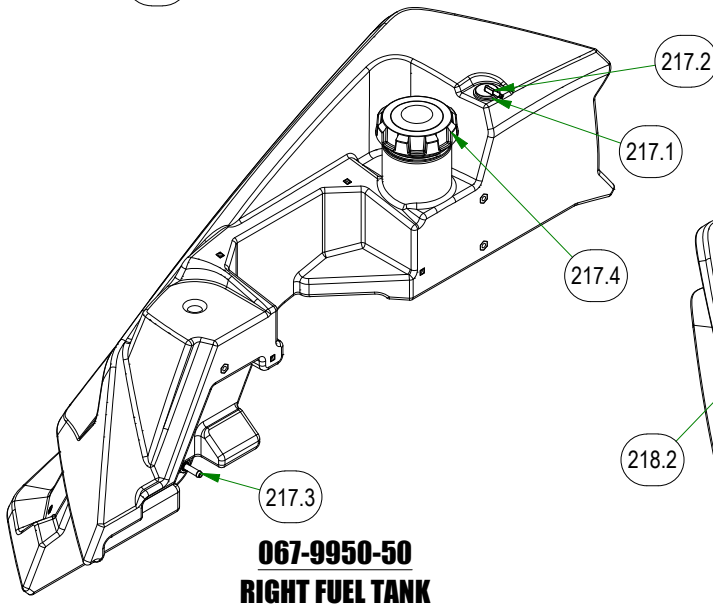

**051-2019-29
KOHLER FUEL LINE**

**051-2019-33
KAWASAKI FUEL LINE**

**067-8085-19
HYDRO TANK ASSEMBLY**

**086-2050-19
WIRING HARNESS**

BAD BOY MOWERS

PARTS SECTION: TANKS & BATTERY CONT.

Parts List				Parts List			
ITEM	QTY	PART NUMBER	DESCRIPTION	ITEM	QTY	PART NUMBER	DESCRIPTION
217	1	067-9950-50	2019 Right Rebel, Rogue, Renegade Fuel Tank (GAS)	232.7	1	077-2076-00	USB Port
217.1	1	067-6054-00	Roll Over Valve Grommet	232.8	1	077-8076-00	Ignition Switch
217.2	1	067-6070-00	Rollover Valve	232.9	1	079-3483-00	2022 Rebel Control Panel
217.3	1	067-9901-00	Fuel Pick-up	232.10	1	083-4013-00	Tachometer
217.4	1	067-9904-00	Fuel Cap	232.11	1	089-1000-00	Oil Light
218	1	067-9960-50	2019 Left Rebel, Rogue, Renegade Fuel Tank (GAS)	232.12	1	091-4009-22	2022 Rebel/Rogue Control Panel Decal
218.1	1	067-4080-00	Fuel Gauge with Grommet	233	1	079-3581-22	Rebel/Rogue Control Panel Assy-Drive by Wire
218.2	1	067-6054-00	Roll Over Valve Grommet	233.1	1	079-3483-00	2022 Rebel Control Panel
218.3	1	067-6056-00	Fuel Gauge Grommet	233.2	1	089-1000-00	Oil Light
218.4	1	067-6070-00	Rollover Valve	233.3	1	077-8076-00	Ignition Switch
218.5	1	067-9901-00	Fuel Pick-up	233.4	1	056-8058-00	PTO Switch
218.6	1	067-9904-00	Fuel Cap	233.5	2	018-1040-00	Light Plug
232	1	079-3481-19	Rebel/Rogue Control Panel Assy	233.6	1	077-2076-00	USB Port
232.1	2	013-5019-00	10-24 NYLON INSERT LOCKNUT ZINC	233.7	2	018-5200-00	10-24 X 5/8 BUTTON SOCKET CAP SCREW 18-8 STAINLESS STEEL
232.2	2	018-1040-00	Light Plug	233.8	2	013-5019-00	10-24 NYLON INSERT LOCKNUT ZINC
232.3	2	018-5200-00	10-24 X 5/8 BUTTON SOCKET CAP SCREW 18-8 STAINLESS STEEL	233.9	1	091-4009-22	2022 Rebel/Rogue Control Panel Decal
232.4	1	055-2012-00	Universal Throttle Head - 2012	233.10	1	055-3001-00	Kawasaki \ Kohler Drive By Wire
232.5	1	055-2013-00	Throttle Knob	233.11	1	083-4050-00	Tachometer
232.6	1	056-8058-00	PTO Switch				