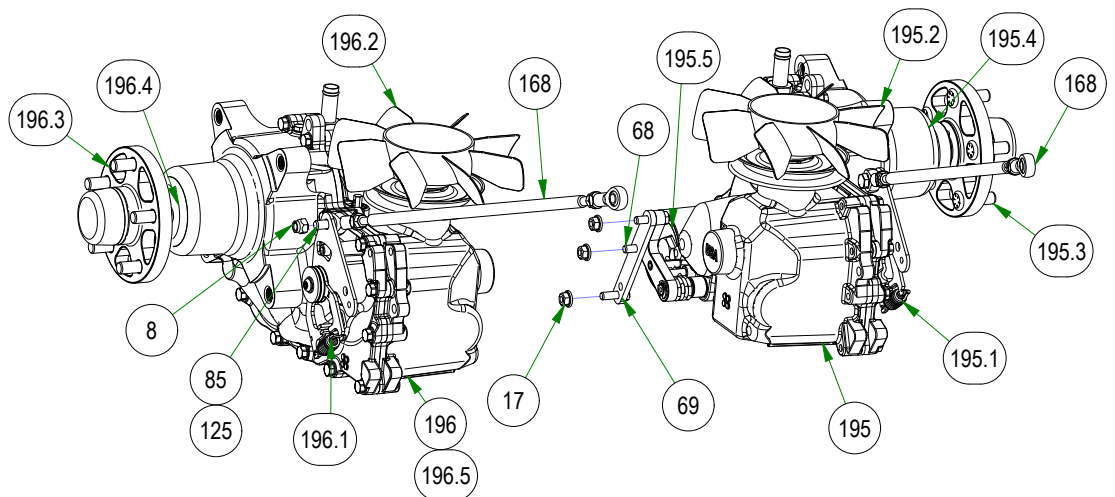

BAD BOY MOWERS

PARTS SECTION: TRANSAXLE ASSEMBLY CONT.

BAD BOY MOWERS

PARTS SECTION: COVERS & SEAT PAN ASSEMBLY

Parts List				Parts List			
ITEM	QTY	PART NUMBER	DESCRIPTION	ITEM	QTY	PART NUMBER	DESCRIPTION
2	4	013-0005-00	1/2-13 HEX 2-WAY REVERSIBLE CENTER LOCKNUT Grade B ZINC	231	1	079-3155-20	R-Series Floorboard Assembly
6	3	013-2050-00	1/4-20 NYL INSERT FLANGE LOCKNUT ZINC	231.1	4	013-0054-00	1/4-20 Cage Nut
10	12	013-5202-00	3/8-16 NYLON INSERT FLANGE LOCKNUT (GR.F) ZINC	231.2	4	018-8052-00	1/4-20 X 3/4 HEX CAP SCREW (GR.5) ZINC
17	9	013-8049-00	5/16-18 NYLON INSERT FLANGE LOCKNUT ZINC	231.3	1	026-2230-00	OUTLAW ADJUSTABLE FOOT PLATE-ORANGE
20	4	013-9002-00	5/16-18 HEX SERRATED FLANGE NUT HARD/ZINC	231.4	14	040-6080-00	Ratchet Fastener
30	2	014-9003-00	1 1/2 x 3 Frame Plug	231.5	1	079-3155-00	2019 Outlaw Floorboard
56	2	018-0024-00	M6-1.0 X 16MM DIN 933 HEX TAP BOLT (CL 8.8) ZINC	231.6	1	081-0050-00	MAT (FLOOR)
60	4	018-0044-00	3/8" x 2 1/2" Carriage Bolt	231.7	1	081-0051-00	MAT (FOOT PLATE)
62	4	018-0050-00	1/2-13 X 3-1/4 HEX CAP SCREW (GR.5) ZINC	247	1	089-0006-00	2019 2X2 Folding ROPS
69	1	018-2007-00	5/16-18 X 1 HEX CAP SCREW (GR.5) ZINC	248	1	091-0015-23	2023 EPA Build Date Punch Decal
87	6	018-5044-00	3/8-16 X 1 CARRIAGE BOLT (GR.5) ZINC	253	1	091-1101-18	2018 Out/XP/Diesel Brake Decal
99	2	018-8065-00	5/16-18 X 1 CARRIAGE BOLT (GR.8) ZINC	254	1	091-1114-00	2018 LH/RH Steering Control Decal Roll
109	4	019-6042-00	.360 ID X .983 OD X .120 THICK FLAT WASHER NYLON	256	1	091-3150-00	Outlaw Warning Decal
112	2	019-8040-00	1/4-20 X 3/4 CARRIAGE BOLT (GR.5) ZINC	258	2	091-4003-22	2022 Powered By Kawasaki Decal
133	1	026-2019-21	R-SERIES SEAT PLATE ASSEMBLY	259	2	091-4004-22	2022 Powered By Kohler Decal
134	2	026-2219-00	Rebel Rear Cover Side Plate	261	1	091-4007-00	2019 Rebel 852cc Backplate Cluster
135	1	026-2221-22	2019 Vertical Rear Cover Tailgate - Black	263	1	091-4010-00	2019 Rebel Cooler Cover Decal
144	4	029-4011-00	2023 Floor Board Rubber Bumper	264	1	091-4011-00	2019 Rebel 747cc Backplate Cluster
146	1	029-8000-00	2017 XP Bumper	265	1	091-4023-00	2019 Rebel 999cc Backplate Cluster
149	2	030-7039-00	1/4-14 X 1-1/2 HEX WASHER UNSLOT TEK/3 ZINC	266	1	091-4034-00	2019 Rebel Pump Belt Route Decal
157	2	032-0001-00	2019 Bad Boy X Cylindrical Seat Mount	268	1	091-4037-00	2019 Deck Release Decal
177	1	039-2156-00	Seat Stop	269	1	091-4038-00	Control Adj. Control Rod Decal
214	1	064-8083-00	Seat Strap with Buckles	270	1	091-4039-00	Control Adj. Control Dampener Decal
215	1	067-0020-19	2019 Outlaw EPA Cannister Assembly	271	1	091-4050-00	Heat Shield (Fiberglass Adhesive)
224	1	070-2304-00	2023 Rebel Frame - Painted	281	1	091-8023-00	Rebel Kawasaki 822cc Backplate Decal
225	1	071-2103-00	2021 Rebel Seat