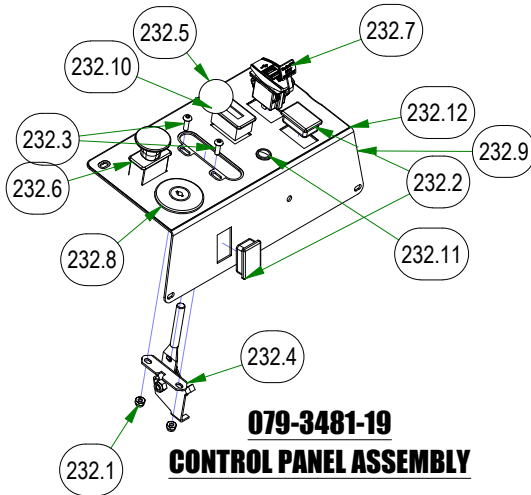

**051-2019-29
KOHLER FUEL LINE**

**051-2019-33
KAWASAKI FUEL LINE**

**067-8085-19
HYDRO TANK ASSEMBLY**

**086-2050-19
WIRING HARNESS**

BAD BOY MOWERS

PARTS SECTION: TANKS & BATTERY CONT.

Parts List				Parts List			
ITEM	QTY	PART NUMBER	DESCRIPTION	ITEM	QTY	PART NUMBER	DESCRIPTION
217	1	067-9950-50	2019 Right Rebel, Rogue, Renegade Fuel Tank (GAS)	232.7	1	077-2076-00	USB Port
217.1	1	067-6054-00	Roll Over Valve Grommet	232.8	1	077-8076-00	Ignition Switch
217.2	1	067-6070-00	Rollover Valve	232.9	1	079-3483-00	2022 Rebel Control Panel
217.3	1	067-9901-00	Fuel Pick-up	232.10	1	083-4013-00	Tachometer
217.4	1	067-9904-00	Fuel Cap	232.11	1	089-1000-00	Oil Light
218	1	067-9960-50	2019 Left Rebel, Rogue, Renegade Fuel Tank (GAS)	232.12	1	091-4009-22	2022 Rebel/Rogue Control Panel Decal
218.1	1	067-4080-00	Fuel Gauge with Grommet	233	1	079-3581-22	Rebel/Rogue Control Panel Assy-Drive by Wire
218.2	1	067-6054-00	Roll Over Valve Grommet	233.1	1	079-3483-00	2022 Rebel Control Panel
218.3	1	067-6056-00	Fuel Gauge Grommet	233.2	1	089-1000-00	Oil Light
218.4	1	067-6070-00	Rollover Valve	233.3	1	077-8076-00	Ignition Switch
218.5	1	067-9901-00	Fuel Pick-up	233.4	1	056-8058-00	PTO Switch
218.6	1	067-9904-00	Fuel Cap	233.5	2	018-1040-00	Light Plug
232	1	079-3481-19	Rebel/Rogue Control Panel Assy	233.6	1	077-2076-00	USB Port
232.1	2	013-5019-00	10-24 NYLON INSERT LOCKNUT ZINC	233.7	2	018-5200-00	10-24 X 5/8 BUTTON SOCKET CAP SCREW 18-8 STAINLESS STEEL
232.2	2	018-1040-00	Light Plug	233.8	2	013-5019-00	10-24 NYLON INSERT LOCKNUT ZINC
232.3	2	018-5200-00	10-24 X 5/8 BUTTON SOCKET CAP SCREW 18-8 STAINLESS STEEL	233.9	1	091-4009-22	2022 Rebel/Rogue Control Panel Decal
232.4	1	055-2012-00	Universal Throttle Head - 2012	233.10	1	055-3001-00	Kawasaki \ Kohler Drive By Wire
232.5	1	055-2013-00	Throttle Knob	233.11	1	083-4050-00	Tachometer
232.6	1	056-8058-00	PTO Switch				