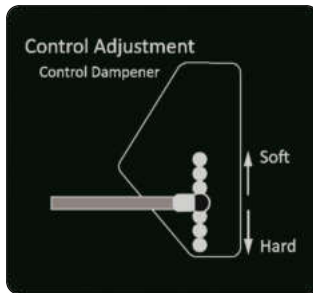

091-4039-00

Control Adj. Control Dampener Decal