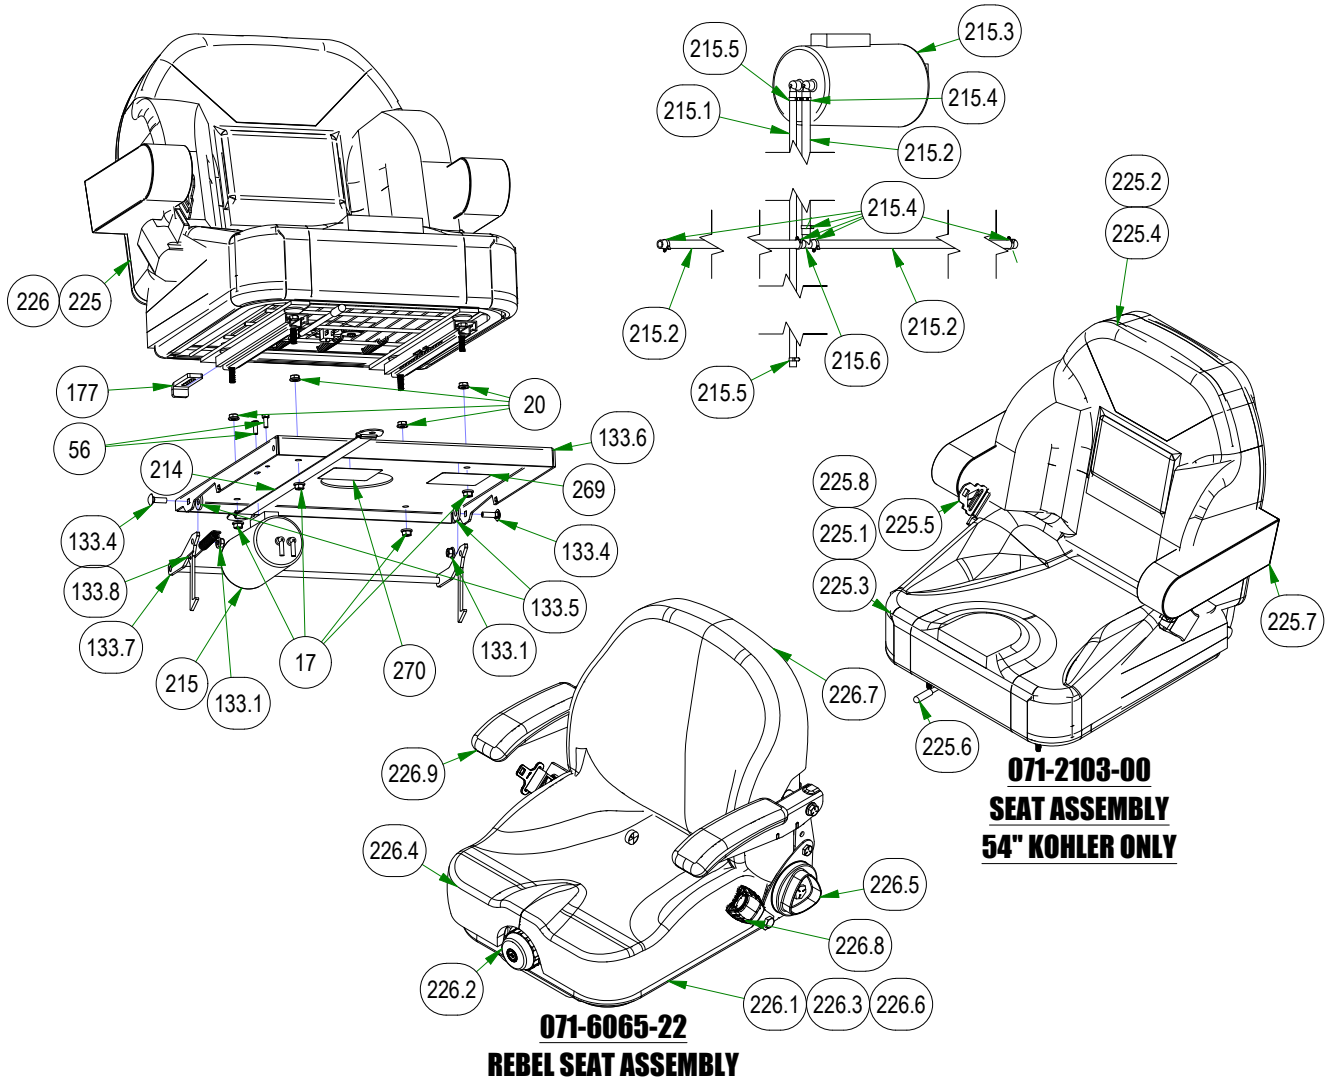

Parts List				Parts List			
ITEM	QTY	PART NUMBER	DESCRIPTION	ITEM	QTY	PART NUMBER	DESCRIPTION
17	9	013-8049-00	5/16-18 NYLON INSERT FLANGE LOCKNUT ZINC	225.1	1	071-2103-01	Seat Cover for 071-2103-00
20	4	013-9002-00	5/16-18 HEX SERRATED FLANGE NUT HARD/ZINC	225.2	1	071-2103-02	Back Cover for 071-2103-00
56	2	018-0024-00	M6-1.0 X 16MM DIN 933 HEX TAP BOLT (CL 8.8) ZINC	225.3	1	071-2103-03	Foam Molded Seat for the 071-2103-00
133	1	026-2019-21	R-SERIES SEAT PLATE ASSEMBLY	225.4	1	071-2103-04	Foam Molded back for the 071-2103-00
133.1	2	013-8049-00	5/16-18 NYLON INSERT FLANGE LOCKNUT ZINC	225.5	1	071-2103-05	Seat Belt Set 071-2103-00
133.4	2	018-8065-00	5/16-18 X 1 CARRIAGE BOLT (GR.8) ZINC	225.6	1	071-5015-00	Seat Rails for Outlaw Seat/2020 ZT Elite/ZTAvenger
133.5	2	019-6042-00	.360 ID X .983 OD X .120 THICK FLAT WASHER NYLON	225.7	1	071-5069-00	Arm Rest Kit for 071-5060-18
133.6	1	026-2019-00	R-SERIES SEAT PLATE	225.8	1	071-5070-00	Set Switch fr 071-5060-18
133.7	1	028-0090-00	Seat Latch Rod Assembly	226	1	071-6065-22	2022 Suspension Seat w/Seatbelt
133.8	1	034-1025-00	Brake Spring	226.1	1	071-6065-06	4" Single Locking Track Kit
177	1	039-2156-00	Seat Stop	226.2	1	071-6065-05	Weight Adjust Indicator Knob Assy
214	1	064-8083-00	Seat Strap with Buckles	226.3	1	071-6065-13	Bellows w/Hardware
215	1	067-0020-19	2019 Outlaw EPA Cannister Assembly	226.4	1	071-6065-16	Cushion Cover Kit for I3M-Logo
215.1	1	051-2025-66	3/16" Vinyl Tubing, 66" Long	226.5	1	071-6065-10	Recliner Adjustment Knob-New
215.2	3	051-8072-38	1/4" Vinyl Tubing 38" Long	226.6	1	071-6065-07	Delta Plunger Switch - N.O.
215.3	1	067-0020-00	Carbon Canister	226.7	1	071-6065-15	Back Cover for I3M - Recl - Logos
215.4	6	072-8070-00	3/16 Vinyl Clamp	226.8	1	071-6065-14	2" Retractable Belt Kit w/Spacers
215.5	2	072-8073-00	3/16" Vinyl Hose Clamp	226.9	1	071-6065-04	Set of Armrests-SS Front Adj
215.6	1	073-8068-00	fuel line T	269	1	091-4038-00	Control Adj. Control Rod Decal
224	1	070-2304-00	2023 Rebel Frame - Painted	270	1	091-4039-00	Control Adj. Control Dampener Decal
225	1	071-2103-00	2021 Rebel Seat