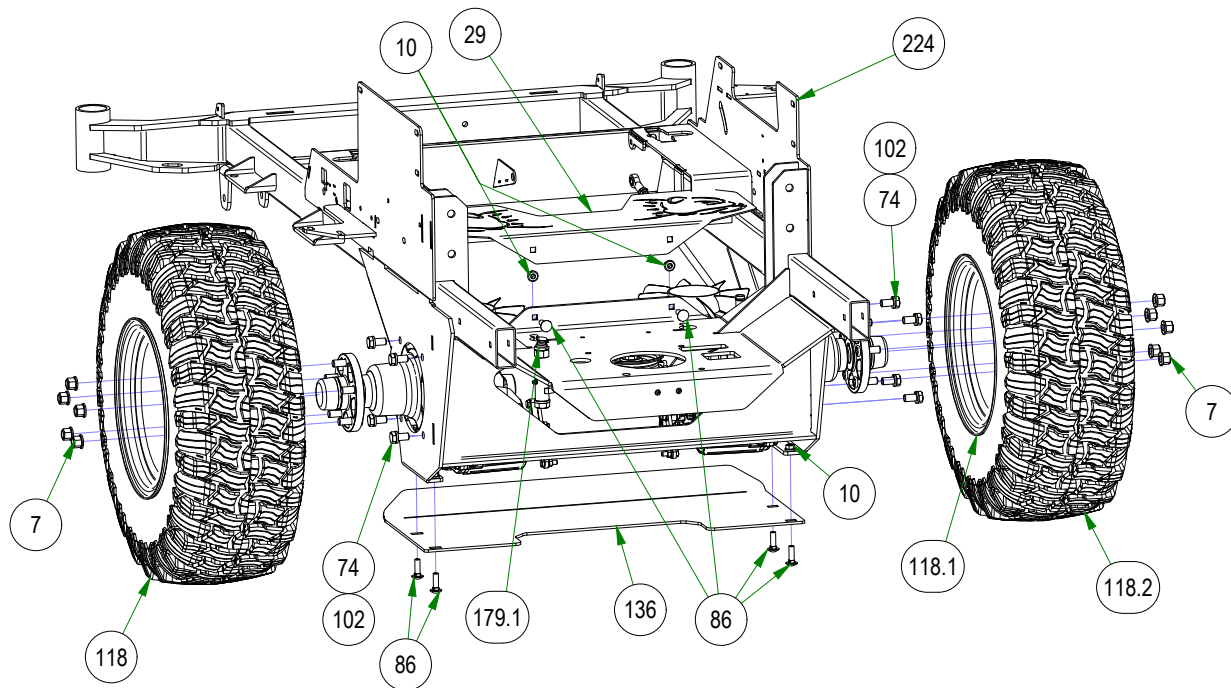

Parts List				Parts List			
ITEM	QTY	PART NUMBER	DESCRIPTION	ITEM	QTY	PART NUMBER	DESCRIPTION
7	10	013-3000-00	Acorn Lug Nut	176	2	039-2135-00	2015 Outlaw Brake Adapter (4400 Transaxles Only)
8	2	013-5041-00	3/8-16 NYLON INSERT LOCKNUT ZINC	179	1	039-6945-03	2019 Rebel Pump Idler
10	6	013-5202-00	3/8-16 NYLON INSERT FLANGE LOCKNUT (GR.F) ZINC	179.1	1	013-5301-00	5/8-11 NYLON INSERT JAM LOCKNUT ZINC
14	2	013-7018-00	1/2-13 HEX NUT ZINC	179.2	1	013-8050-00	1/2-13 NYLON INSERT FLANGE LOCKNUT ZINC
17	6	013-8049-00	5/16-18 NYLON INSERT FLANGE LOCKNUT ZINC	179.3	1	018-5309-00	5/8-11 X 4-1/2 HEX CAP SCREW (GR.5) ZINC
29	1	014-5070-00	2019 Rigid Fan Guard	179.4	1	018-6036-00	1/2-13 X 2-3/4 HEX CAP SCREW (GR.5) ZINC
67	1	018-2004-50	All Thread	179.5	2	019-6017-00	.635 ID X 1.120 OD X .140 THICK FLAT WASHER NYLON
68	4	018-2006-00	5/16-18 X 1-1/4 HEX C/S (GR.5) ZC	179.6	1	025-7020-00	5/8 SOLID SHAFT COLLAR (W/1 SET SCREW) ZINC
69	2	018-2007-00	5/16-18 X 1 HEX CAP SCREW (GR.5) ZINC	179.7	1	025-7036-00	1/2 SOLID SHAFT COLLAR (W/1 SET SCREW) ZINC
74	8	018-2030-00	1/2-13 X 1 HEX CAP SCREW (GR.5) ZINC	179.8	1	033-6001-00	4 3/4" Idler Pulley
79	1	018-4010-00	1/2-13 NYLON INSERT JAM LOCKNUT ZINC	179.9	1	039-6945-00	Deck Idler
85	2	018-5040-00	3/8-16 X 1-1/4 HEX CAP SCREW (GR.5) ZINC	185	1	041-8050-00	2019 Rebel Pump Belt
86	6	018-5043-00	3/8-16 X 1-1/4 CARRIAGE BOLT ZINC	195	1	050-1000-00	4400 Transaxle-Left-Base Outlaw/2019 Rebel
102	8	019-5007-00	1/2 SPLIT LOCKWASHER (GR.8) ZINC/YELLOW	195.1	1	034-9080-00	Gold Transaxle Spring
118	2	022-4100-00	24x12-12 Reaper Turf Tire & Wheel Assembly	195.2	1	050-1025-00	Fan/Pulley Kit for 4400 Outlaw
118.1	1	022-4070-00	12x12" Black Wheel For 2015 Outlaw	195.3	1	050-2082-00	Hub for 4400 Transaxle
118.2	1	022-4095-00	24x12-12 Reaper Turf Tire	195.4	1	050-8003-00	Seal Kit for 4400 Series Outlaw Transaxle
125	2	025-0036-00	Drive Arm Transaxle Spacer	195.5	1	063-1070-00	Hydro Filter for 4400 Transaxle
136	1	026-2240-00	2019 Outlaw Rigid Skid Plate	196	1	050-1050-00	4400 Transaxle-Right-Base Outlaw/2019 Rebel
167	1	034-9050-00	Deck spring big diameter	196.1	1	034-9080-00	Gold Transaxle Spring
168	2	035-0003-00	2019 Rebel Push Rod Assembly	196.2	1	050-1025-00	Fan/Pulley Kit for 4400 Outlaw
168.1	1	013-6050-00	5/16 LH Nut	196.3	1	050-2082-00	Hub for 4400 Transaxle
168.2	1	013-6051-00	3/8-24 HEX NUT ZINC YELLOW	196.4	1	050-8003-00	Seal Kit for 4400 Series Outlaw Transaxle
168.3	1	035-0003-01	2019 Rebel Push Rod	196.5	1	063-1070-00	Hydro Filter for 4400 Transaxle
168.4	1	048-3000-00	Spherical Rod End - Outlaw	224	1	070-2304-00	2023 Rebel Frame - Painted
168.5	1	048-3002-00	Spherical Rod End - Outlaw