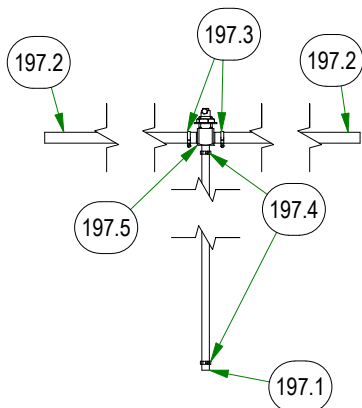

BAD BOY MOWERS

PARTS SECTION: TANKS & BATTERY CONT.

Parts List				Parts List			
ITEM	QTY	PART NUMBER	DESCRIPTION	ITEM	QTY	PART NUMBER	DESCRIPTION
197	1	051-2019-29	2023 Rebel Rogue Renegade Fuel Line for Kohler	198.4	2	072-8069-00	1/4 Fuel Hose Clamp
197.1	1	051-8067-22	1/4" Fuel Line Hose	198.5	1	067-6058-00	3 Way Fuel Shut-Off Valve 5/16 x 5/16 x 1/4
197.2	2	051-8075-26	5/16" fuel line hose	216	1	067-8085-19	2019 Rebel Hydro Tank Assembly
197.3	2	072-8068-00	5/16 Fuel Line Clamp	216.1	1	051-0019-00	5/8 Braided Hose
197.4	2	072-8069-00	1/4 Fuel Hose Clamp	216.2	1	067-8085-00	Expansion Tank for Outlaw
197.5	1	067-6058-00	3 Way Fuel Shut-Off Valve 5/16 x 5/16 x 1/4	216.3	2	072-8074-00	5/8 Wire Clamp-Outlaw Only
198	1	051-2019-33	2023 Rebel Rogue Renegade Fuel Line for Kawasaki	239	1	086-2050-19	2019 Wiring Harness-Rebel/Rogue
198.1	1	051-8067-32	1/4" Fuel Line Hose	239.1	1	086-1202-01	Relay Block Cover Replacement Kit
198.2	2	051-8075-26	5/16" fuel line hose	239.2	4	086-1202-19	Relay
198.3	2	072-8068-00	5/16 Fuel Line Clamp				