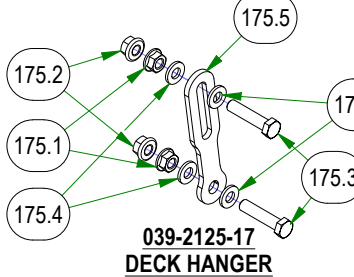

BAD BOY MOWERS

PARTS SECTION: DECK SUBASSEMBLIES