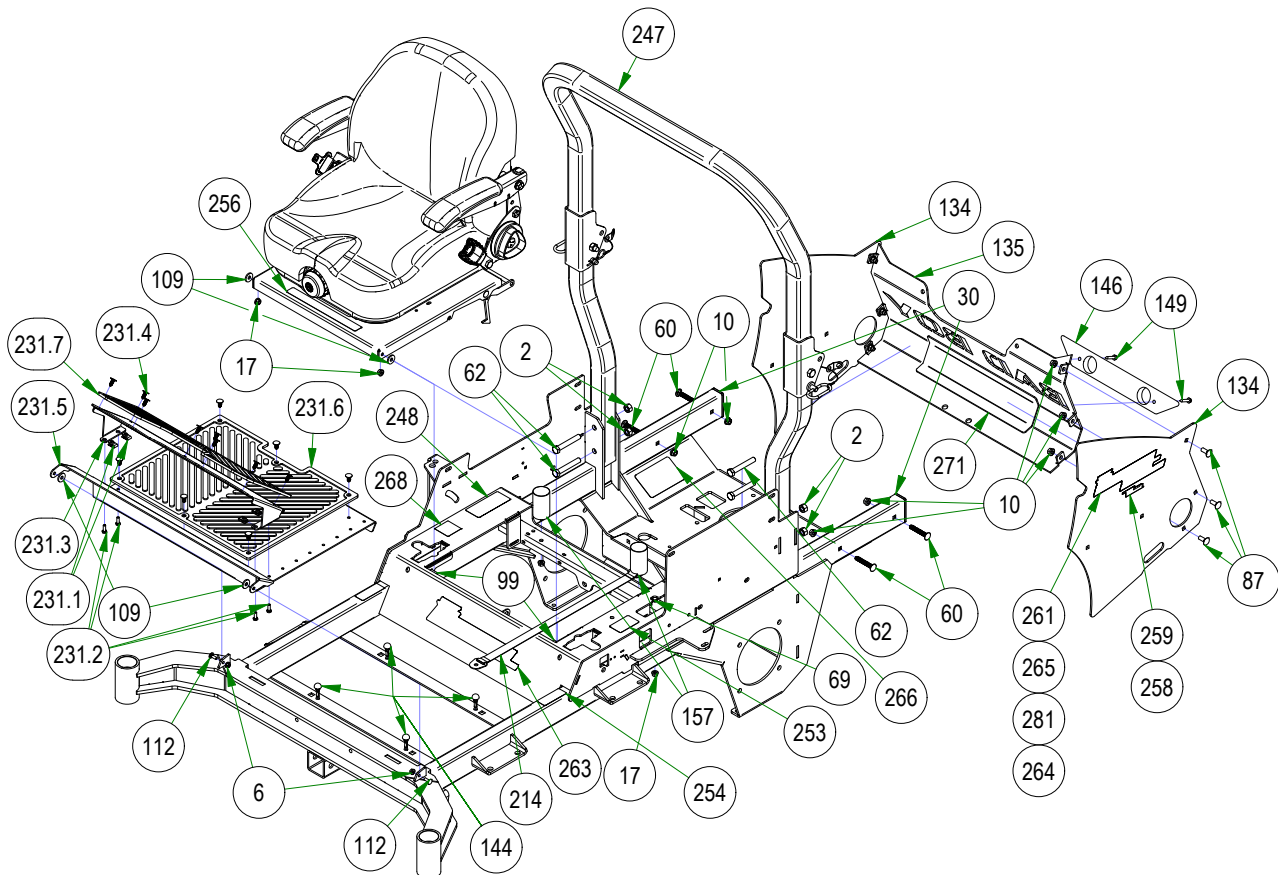

BAD BOY MOWERS

PARTS SECTION: TRANSAXLE ASSEMBLY CONT.

BAD BOY MOWERS

PARTS SECTION: COVERS & SEAT PAN ASSEMBLY

Parts List				Parts List			
ITEM	QTY	PART NUMBER	DESCRIPTION	ITEM	QTY	PART NUMBER	DESCRIPTION
2	4	013-0005-00	1/2-13 HEX 2-WAY REVERSIBLE CENTER LOCKNUT Grade B ZINC	231	1	079-3155-20	R-Series Floorboard Assembly
6	3	013-2050-00	1/4-20 NYL INSERT FLANGE LOCKNUT ZINC	231.1	4	013-0054-00	1/4-20 Cage Nut
10	12	013-5202-00	3/8-16 NYLON INSERT FLANGE LOCKNUT (GR.F) ZINC	231.2	4	018-8052-00	1/4-20 X 3/4 HEX CAP SCREW (GR.5) ZINC
17	9	013-8049-00	5/16-18 NYLON INSERT FLANGE LOCKNUT ZINC	231.3	1	026-2230-00	OUTLAW ADJUSTABLE FOOT PLATE-ORANGE
20	4	013-9002-00	5/16-18 HEX SERRATED FLANGE NUT HARD/ZINC	231.4	14	040-6080-00	Ratchet Fastener
30	2	014-9003-00	1 1/2 x 3 Frame Plug	231.5	1	079-3155-00	2019 Outlaw Floorboard
56	2	018-0024-00	M6-1.0 X 16MM DIN 933 HEX TAP BOLT (CL 8.8) ZINC	231.6	1	081-0050-00	MAT (FLOOR)
60	4	018-0044-00	3/8" x 2 1/2" Carriage Bolt	231.7	1	081-0051-00	MAT (FOOT PLATE)
62	4	018-0050-00	1/2-13 X 3-1/4 HEX CAP SCREW (GR.5) ZINC	247	1	089-0006-00	2019 2X2 Folding ROPS
69	1	018-2007-00	5/16-18 X 1 HEX CAP SCREW (GR.5) ZINC	248	1	091-0015-23	2023 EPA Build Date Punch Decal
87	6	018-5044-00	3/8-16 X 1 CARRIAGE BOLT (GR.5) ZINC	253	1	091-1101-18	2018 Out/XP/Diesel Brake Decal
99	2	018-8065-00	5/16-18 X 1 CARRIAGE BOLT (GR.8) ZINC	254	1	091-1114-00	2018 LH/RH Steering Control Decal Roll
109	4	019-6042-00	.360 ID X .983 OD X .120 THICK FLAT WASHER NYLON	256	1	091-3150-00	Outlaw Warning Decal
112	2	019-8040-00	1/4-20 X 3/4 CARRIAGE BOLT (GR.5) ZINC	258	2	091-4003-22	2022 Powered By Kawasaki Decal
133	1	026-2019-21	R-SERIES SEAT PLATE ASSEMBLY	259	2	091-4004-22	2022 Powered By Kohler Decal
134	2	026-2219-00	Rebel Rear Cover Side Plate	261	1	091-4007-00	2019 Rebel 852cc Backplate Cluster
135	1	026-2221-22	2019 Vertical Rear Cover Tailgate - Black	263	1	091-4010-00	2019 Rebel Cooler Cover Decal
144	4	029-4011-00	2023 Floor Board Rubber Bumper	264	1	091-4011-00	2019 Rebel 747cc Backplate Cluster
146	1	029-8000-00	2017 XP Bumper	265	1	091-4023-00	2019 Rebel 999cc Backplate Cluster
149	2	030-7039-00	1/4-14 X 1-1/2 HEX WASHER UNSLOT TEK/3 ZINC	266	1	091-4034-00	2019 Rebel Pump Belt Route Decal
157	2	032-0001-00	2019 Bad Boy X Cylindrical Seat Mount	268	1	091-4037-00	2019 Deck Release Decal
177	1	039-2156-00	Seat Stop	269	1	091-4038-00	Control Adj. Control Rod Decal
214	1	064-8083-00	Seat Strap with Buckles	270	1	091-4039-00	Control Adj. Control Dampener Decal
215	1	067-0020-19	2019 Outlaw EPA Cannister Assembly	271	1	091-4050-00	Heat Shield (Fiberglass Adhesive)
224	1	070-2304-00	2023 Rebel Frame - Painted	281	1	091-8023-00	Rebel Kawasaki 822cc Backplate Decal
225	1	071-2103-00	2021 Rebel Seat				