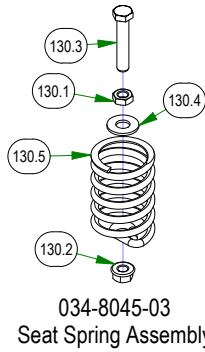

034-8045-03
Seat Spring Assembly