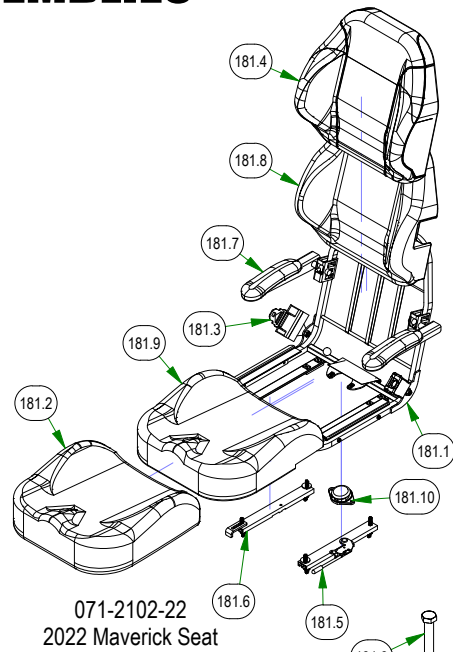

BAD BOY MOWERS

PARTS SECTION: FRAME SUB ASSEMBLIES

079-3460-19
2019 ZT/Maverick Control Panel Assembly

034-8045-03
Seat Spring Assembly

071-2102-22
2022 Maverick Seat

086-3050-19
Wiring Harness

026-0019-01
Foot Pedal Assembly