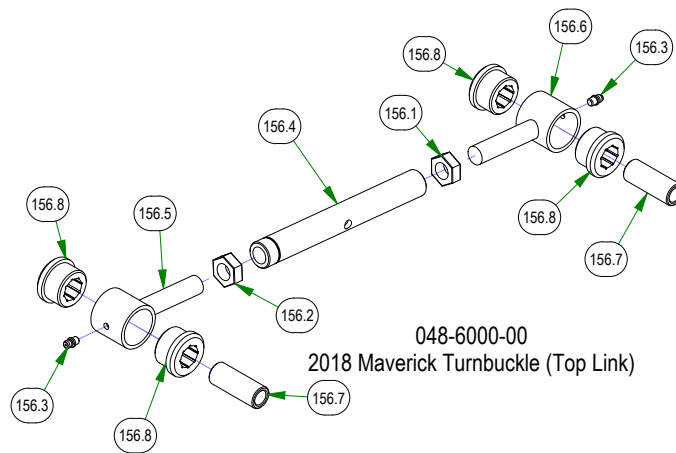

048-6000-00
2018 Maverick Turnbuckle (Top Link)