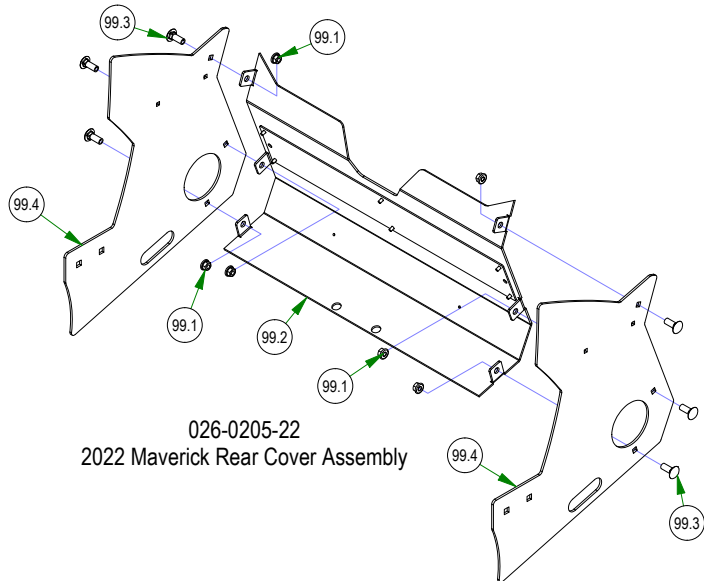

026-0205-22
2022 Maverick Rear Cover Assembly