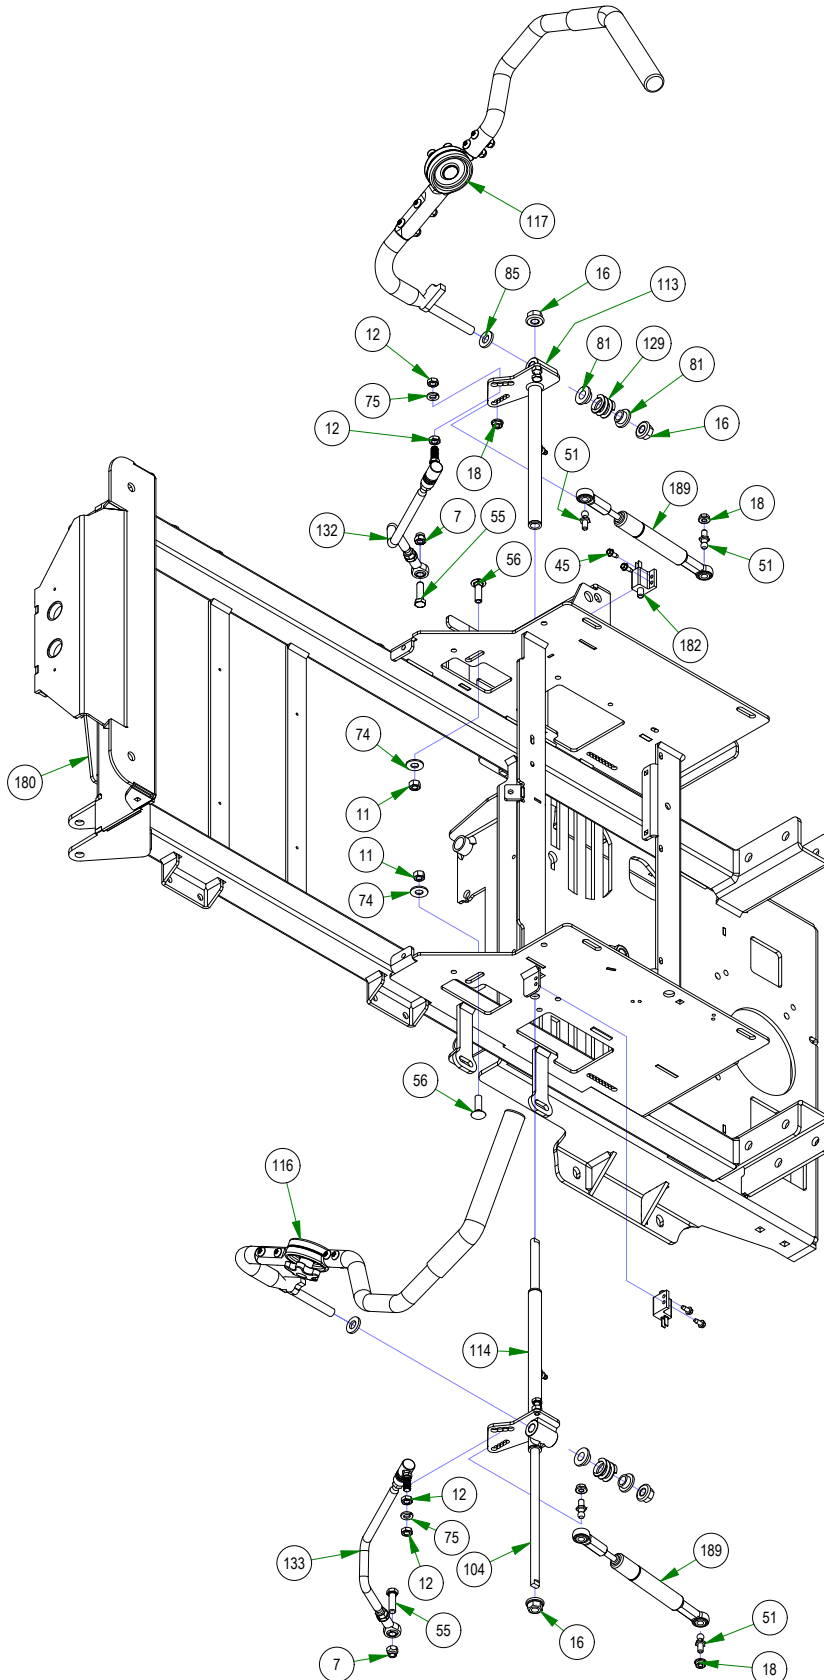

BAD BOY MOWERS

PARTS SECTION: DRIVE ARMS

PARTS SECTION: DRIVE ARMS

Parts List				Parts List			
ITEM	QTY	PART NUMBER	DESCRIPTION	ITEM	QTY	PART NUMBER	DESCRIPTION
7	2	013-5041-00	3/8-16 NYLON INSERT LOCKNUT ZINC	85	2	019-8054-00	.505 ID X 1.000 OD X .125 THICK FLAT WASHER NYLON
11	2	013-6014-00	3/8-16 HEX NUT ZINC	104	1	028-0049-00	2021 Maverick Steering Actuator Rod
12	4	013-6051-00	3/8-24 HEX NUT ZINC YELLOW	113	1	031-0053-21	2021 Maverick Drive Arm Actuator RH Assembly
16	4	013-8050-00	1/2-13 NYLON INSERT FLANGE LOCKNUT ZINC	114	1	031-0054-21	2021 Maverick Drive Arm Actuator LH Assembly
18	4	013-9002-00	5/16-18 HEX SERRATED FLANGE NUT HARD/ZINC	116	1	031-9000-18	2018 Adjustable Steering Arm - Left
45	4	018-1080-00	12-24 X 1/2 HEX WASHER UNLSOT F TCS ZINC	117	1	031-9050-18	2018 Adjustable Steering Arm - Right
51	4	018-2050-00	10mm Damper Ball Stud-Steering	129	2	034-8025-00	Drive Lever Spring
55	2	018-5040-00	3/8-16 X 1-1/4 HEX CAP SCREW (GR.5) ZINC	132	1	035-5450-00	Push Rod-Right
56	2	018-5043-00	3/8-16 X 1-1/4 CARRIAGE BOLT ZINC	133	1	035-5451-00	Push Rod-Left
74	2	019-5029-00	3/8 FLAT WASHER USS (1" OD) ZINC	180	1	070-5492-00	2022 Maverick Frame - Painted
75	2	019-5037-00	3/8 SPLIT LOCKWASHER ZINC	182	2	077-8073-00	Safety Switch
81	4	019-8027-00	.525 ID SHOULDER WASHER NYLON	189	2	087-0001-00	Steering Damper