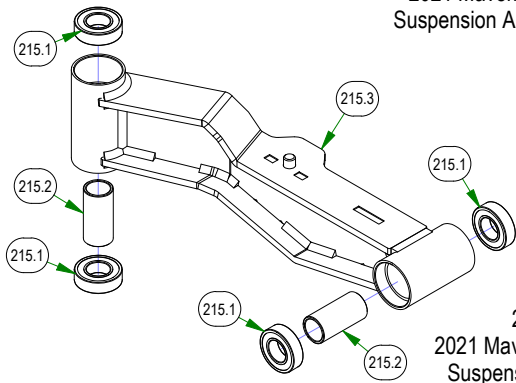

250-2751-21
2021 Maverick RH Short Front
Suspension Arm Assy (48")