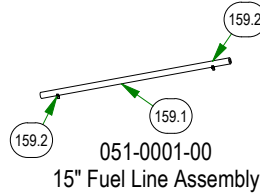

034-8045-22
Seat Spring Assembly

067-2021-00
2021 Maverick Left Side Tank

069-1051-21
2021 Load Balanced Brake Handle Assembly

017-9076-00
Pillow Block Kit

051-0001-00
15" Fuel Line Assembly

051-2014-00
37" Fuel Line Assembly