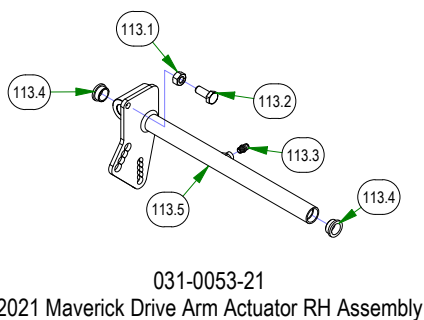

BAD BOY MOWERS

PARTS SECTION: DRIVE ARM SUBASSEMBLIES

Parts List				Parts List			
ITEM	QTY	PART NUMBER	DESCRIPTION	ITEM	QTY	PART NUMBER	DESCRIPTION
113	1	031-0053-21	2021 Maverick Drive Arm Actuator RH Assembly	116.9	1	069-4010-00	Rubber Grip
113.1	1	013-8043-00	5/16-18 HEX NUT ZINC	117	1	031-9050-18	2018 Adjustable Steering Arm - Right
113.2	1	018-8063-00	5/16-18 X 3/4 HEX CAP SCREW (GR.5) ZINC	117.1	4	013-8047-00	5/16-18 NYL INS L/N ZC
113.3	1	024-6034-00	1/4" Press in Grease Fitting	117.2	4	018-2020-18	5/16-18 UNC X 1-3/8" BHCS, TORX DRIVE, GR 5
113.4	2	031-0032-00	2019 Drive Arm Bushing	117.3	1	018-5043-00	3/8-16 X 1-1/4 CARRIAGE BOLT ZINC
113.5	1	031-0053-00	2021 Drive Actuator RH Weldment	117.4	1	031-9010-18	Upper Tube-Adjustable Steering
114	1	031-0054-21	2021 Maverick Drive Arm Actuator LH Assembly	117.5	1	031-9015-18	2018 Lower Adjuster - Steering Arm- Right
114.1	1	013-8043-00	5/16-18 HEX NUT ZINC	117.6	1	031-9016-18	2018 Upper Adjuster - Steering Arm- Right
114.2	1	018-8063-00	5/16-18 X 3/4 HEX CAP SCREW (GR.5) ZINC	117.7	1	031-9025-18	Steering Arm Elbow (Right)
114.3	1	024-6034-00	1/4" Press in Grease Fitting	117.8	1	045-5000-00	Black Knob for Adjustable Steering Arm
114.4	2	031-0032-00	2019 Drive Arm Bushing	117.9	1	069-4010-00	Rubber Grip
114.5	1	031-0054-00	2021 Drive Actuator LH Weldment	132	1	035-5450-00	Push Rod-Right
116	1	031-9000-18	2018 Adjustable Steering Arm - Left	132.1	2	013-6051-00	3/8" Fine Threaded Jam Nut
116.1	4	013-8047-00	5/16-18 NYL INS L/N ZC	132.2	1	035-5450-01	Push Rod RH (Rod Only)
116.2	4	018-2020-18	5/16-18 UNC X 1-3/8" BHCS, TORX DRIVE, GR 5	132.3	1	048-3000-00	Spherical Rod End - Outlaw
116.3	1	018-5043-00	3/8-16 X 1-1/4 CARRIAGE BOLT ZINC	132.4	1	099-2009-00	Quick Release Ball Joint
116.4	1	031-9010-18	Upper Tube-Adjustable Steering	133	1	035-5451-00	Push Rod-Left
116.5	1	031-9014-18	2018 Lower Adjuster - Steering Arm- Left	133.1	2	013-6051-00	3/8" Fine Threaded Jam Nut
116.6	1	031-9017-18	2018 Upper Adjuster - Steering Arm- Left	133.2	1	035-5451-01	Push Rod LH (Rod Only)
116.7	1	031-9020-18	Steering Arm Elbow (Left)	133.3	1	048-3000-00	Spherical Rod End - Outlaw
116.8	1	045-5000-00	Black Knob for Adjustable Steering Arm	133.4	1	099-2009-00	Quick Release Ball Joint