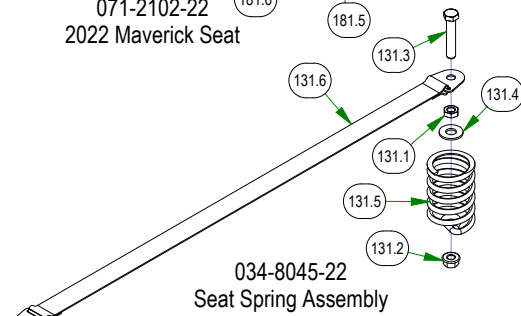

BAD BOY MOWERS

PARTS SECTION: FRAME SUB ASSEMBLIES

079-3460-19
2019 ZT/Maverick Control Panel Assembly

034-8045-03
Seat Spring Assembly

071-2102-22
2022 Maverick Seat

086-3050-19
Wiring Harness

026-0019-01
Foot Pedal Assembly