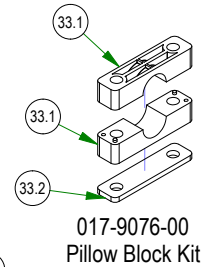

034-8045-22
Seat Spring Assembly