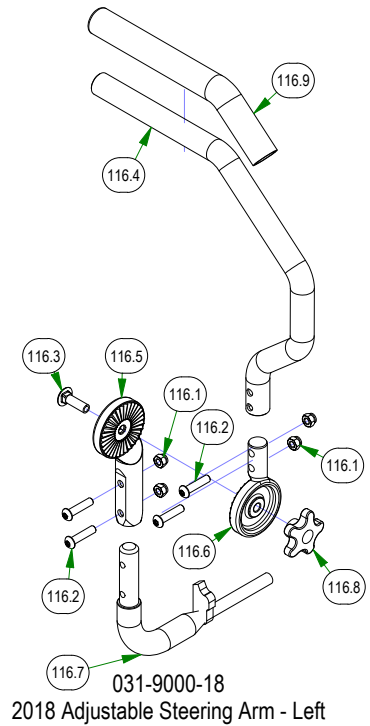

Parts List				Parts List			
ITEM	QTY	PART NUMBER	DESCRIPTION	ITEM	QTY	PART NUMBER	DESCRIPTION
113	1	031-0053-21	2021 Maverick Drive Arm Actuator RH Assembly	116.9	1	069-4010-00	Rubber Grip
113.1	1	013-8043-00	5/16-18 HEX NUT ZINC	117	1	031-9050-18	2018 Adjustable Steering Arm - Right
113.2	1	018-8063-00	5/16-18 X 3/4 HEX CAP SCREW (GR.5) ZINC	117.1	4	013-8047-00	5/16-18 NYL INS L/N ZC
113.3	1	024-6034-00	1/4" Press in Grease Fitting	117.2	4	018-2020-18	5/16-18 UNC X 1-3/8" BHCS, TORX DRIVE, GR 5
113.4	2	031-0032-00	2019 Drive Arm Bushing	117.3	1	018-5043-00	3/8-16 X 1-1/4 CARRIAGE BOLT ZINC
113.5	1	031-0053-00	2021 Drive Actuator RH Weldment	117.4	1	031-9010-18	Upper Tube-Adjustable Steering
114	1	031-0054-21	2021 Maverick Drive Arm Actuator LH Assembly	117.5	1	031-9015-18	2018 Lower Adjuster - Steering Arm- Right
114.1	1	013-8043-00	5/16-18 HEX NUT ZINC	117.6	1	031-9016-18	2018 Upper Adjuster - Steering Arm- Right
114.2	1	018-8063-00	5/16-18 X 3/4 HEX CAP SCREW (GR.5) ZINC	117.7	1	031-9025-18	Steering Arm Elbow (Right)
114.3	1	024-6034-00	1/4" Press in Grease Fitting	117.8	1	045-5000-00	Black Knob for Adjustable Steering Arm
114.4	2	031-0032-00	2019 Drive Arm Bushing	117.9	1	069-4010-00	Rubber Grip
114.5	1	031-0054-00	2021 Drive Actuator LH Weldment	132	1	035-5450-00	Push Rod-Right
116	1	031-9000-18	2018 Adjustable Steering Arm - Left	132.1	2	013-6051-00	3/8" Fine Threaded Jam Nut
116.1	4	013-8047-00	5/16-18 NYL INS L/N ZC	132.2	1	035-5450-01	Push Rod RH (Rod Only)
116.2	4	018-2020-18	5/16-18 UNC X 1-3/8" BHCS, TORX DRIVE, GR 5	132.3	1	048-3000-00	Spherical Rod End - Outlaw
116.3	1	018-5043-00	3/8-16 X 1-1/4 CARRIAGE BOLT ZINC	132.4	1	099-2009-00	Quick Release Ball Joint
116.4	1	031-9010-18	Upper Tube-Adjustable Steering	133	1	035-5451-00	Push Rod-Left
116.5	1	031-9014-18	2018 Lower Adjuster - Steering Arm- Left	133.1	2	013-6051-00	3/8" Fine Threaded Jam Nut
116.6	1	031-9017-18	2018 Upper Adjuster - Steering Arm- Left	133.2	1	035-5451-01	Push Rod LH (Rod Only)
116.7	1	031-9020-18	Steering Arm Elbow (Left)	133.3	1	048-3000-00	Spherical Rod End - Outlaw
116.8	1	045-5000-00	Black Knob for Adjustable Steering Arm	133.4	1	099-2009-00	Quick Release Ball Joint