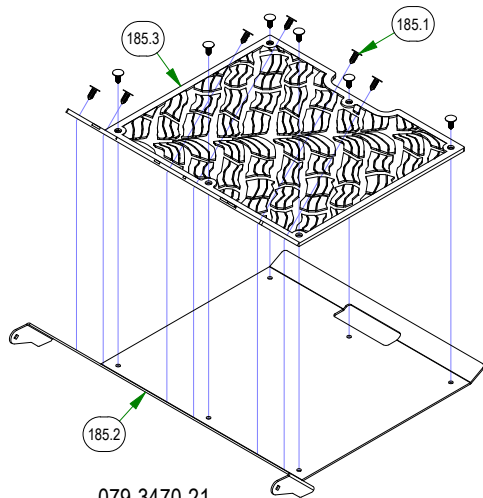

BAD BOY MOWERS

PARTS SECTION: FRAME SUB ASSEMBLIES

079-3470-21
2021 Maverick Floorboard Assembly