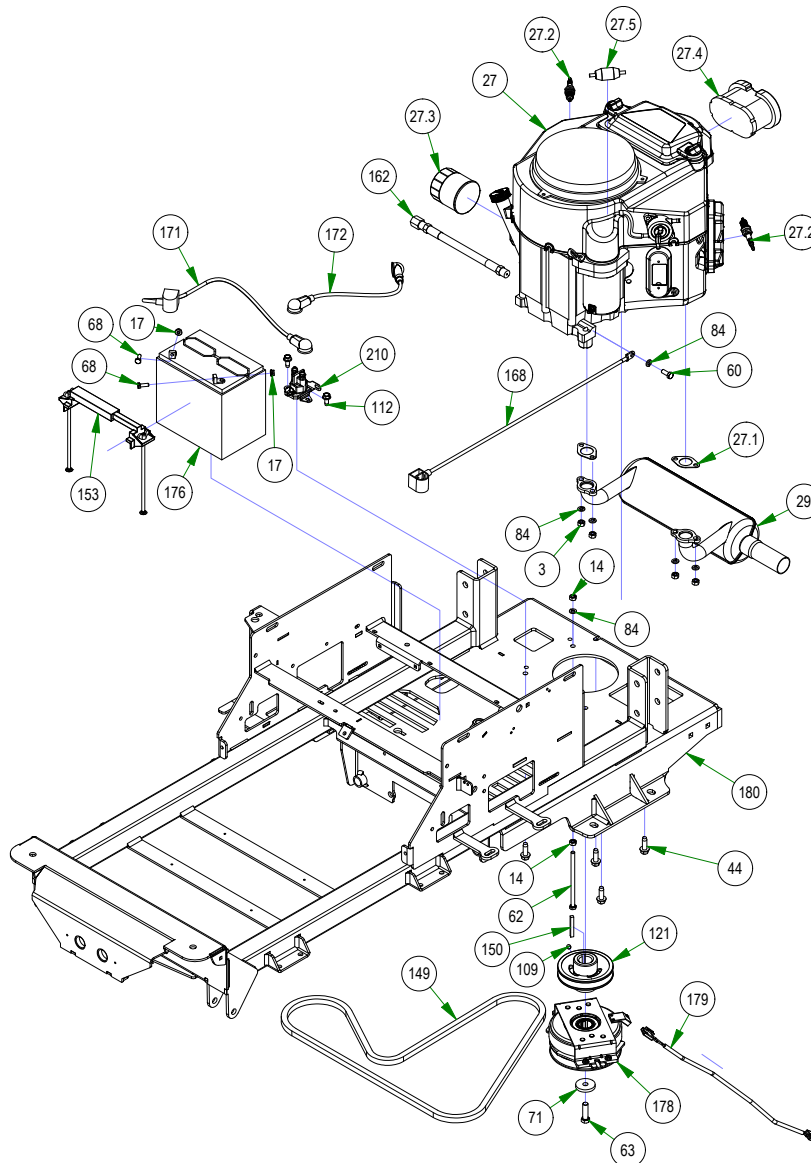

Parts List				Parts List			
ITEM	QTY	PART NUMBER	DESCRIPTION	ITEM	QTY	PART NUMBER	DESCRIPTION
3	4	013-0075-00	M8-1.25 DIN 934 HEX NUT (CL.8) ZINC	84	6	019-8051-00	5/16 SPLIT LOCKWASHER ZINC
14	2	013-8043-00	5/16-18 HEX NUT ZINC	109	1	030-0050-00	5/16-24 X 1/4 SOCKET SET SCREW (CUP PT) PLAIN
17	2	013-9001-00	1/4-20 HEX SERRATED FLANGE NUT HARD/ZINC	112	2	030-7042-00	5/16-18 X 3/4 HEX WASHER SLOT (F) TCS ZINC
27	1	015-0045-00	FS730V Engine	121	1	033-5035-00	4 3/4 Motor Pulley
27.1	2	015-2709-00	Exhaust Gasket	149	1	041-7400-00	75.8" Pump Belt
27.2	2	015-8001-00	Spark Plug - Kawasaki	150	1	042-5020-00	1/4 X 2 SQ MACHINERY KEY 1018 STL PLAIN
27.3	1	063-2096-00	22-26 Kaw Oil Filter FR Engine	153	1	043-8929-00	Hold Down Assembly
27.4	1	063-2097-00	Kawasaki Air Filter	162	1	051-5404-00	Oil drain Hose
27.5	1	063-6000-00	Universal Inline Fuel Filter	168	1	064-0030-00	24 inch Black Cable - MZ/IT
29	1	015-0052-00	Kawasaki Muffler 1251	171	1	064-5300-00	24" Red Battery Cable
44	4	018-1075-00	3/8-16 X 1-1/8 HEX WASHER UNSLOT SERRATED (TRI-LOB) TRS ZINC YELLOW	172	1	064-5301-00	12" Red Battery Cable
60	1	018-5321-00	M8-1.25 X 20MM DIN 933 HEX TAP BOLT (CL 8.8) ZINC	176	1	068-8049-00	SP-35 Battery
62	1	018-5350-00	5/16-18 X 5-1/2 HEX CAP SCREW (GR.5) ZINC	178	1	070-0056-00	Clutch
63	1	018-5450-21	7/16-20 X 1-1/2 HEX CAP SCREW (GR.8) w/ Patch	179	1	070-2000-00	Clutch Pigtail
68	2	018-8052-00	1/4-20 X 3/4 HEX CAP SCREW (GR.5) ZINC	180	1	070-5492-00	2022 Maverick Frame - Painted
71	1	019-0010-00	CLUTCH WASHER	210	1	108-0001-00	Solenoid