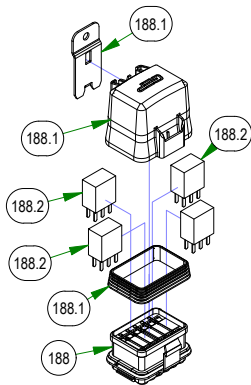

BAD BOY MOWERS

PARTS SECTION: FRAME SUB ASSEMBLIES

079-3460-19
2019 ZT/Maverick Control Panel Assembly

034-8045-03
Seat Spring Assembly

071-2102-22
2022 Maverick Seat

086-3050-19
Wiring Harness

026-0019-01
Foot Pedal Assembly