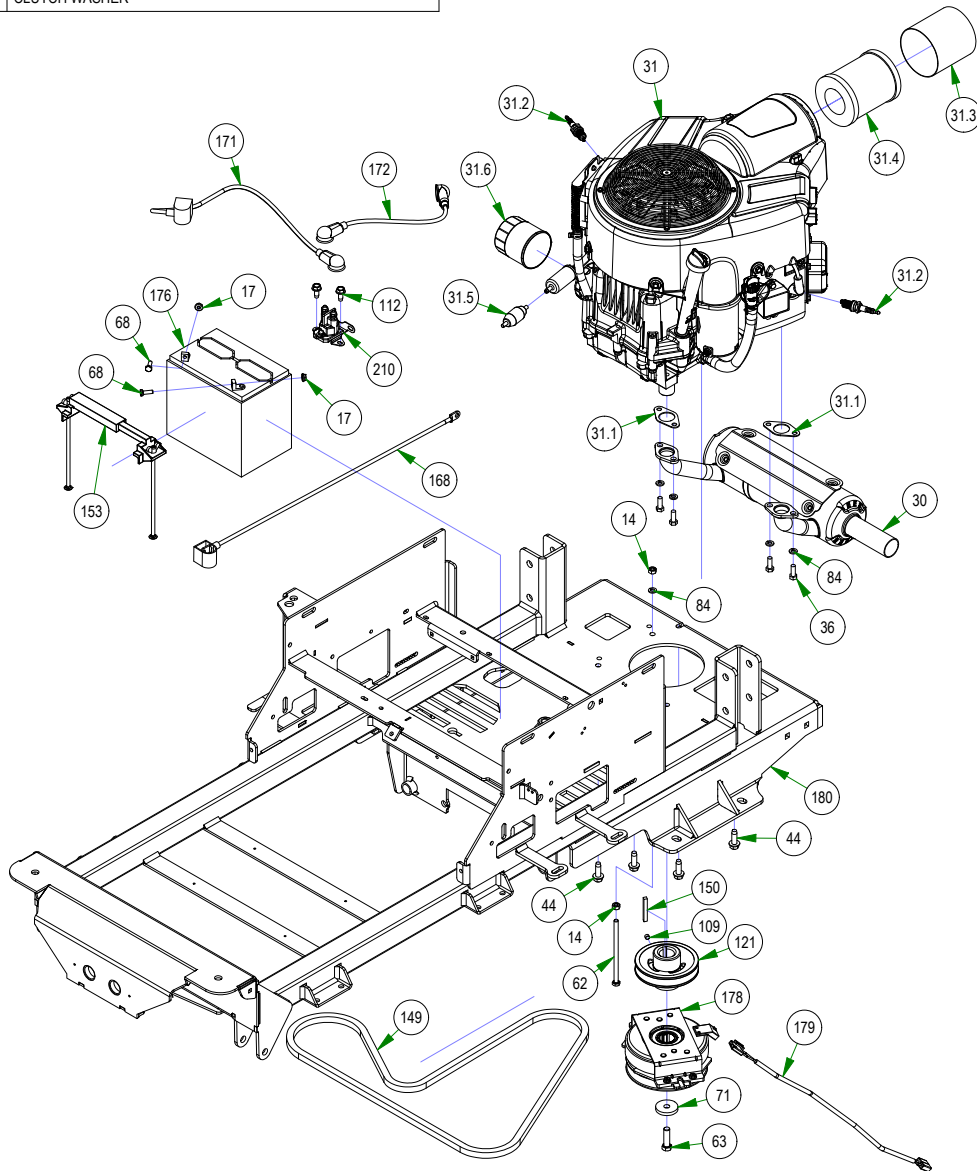

Parts List				Parts List			
ITEM	QTY	PART NUMBER	DESCRIPTION	ITEM	QTY	PART NUMBER	DESCRIPTION
14	2	013-8043-00	5/16-18 HEX NUT ZINC	84	5	019-8051-00	5/16 SPLIT LOCKWASHER ZINC
17	2	013-9001-00	1/4-20 HEX SERRATED FLANGE NUT HARD/ZINC	109	1	030-0050-00	5/16-24 X 1/4 SOCKET SET SCREW (CUP PT) PLAIN
30	1	015-0057-00	2017 Compact Outlaw Exhaust 810 Vanguard	112	2	030-7042-00	5/16-18 X 3/4 HEX WASHER SLOT (F) TCS ZINC
31	1	015-0511-00	Vanguard 27hp CXi with Out Oil Filter Maverick	121	1	033-5035-00	4 3/4 Motor Pulley
31.1	2	015-0077-01	Exhaust Gasket	149	1	041-7400-00	75.8" Pump Belt
31.2	2	015-8000-00	Spark Plug	150	1	042-5020-00	1/4 X 2 SQ MACHINERY KEY 1018 STL PLAIN
31.3	1	063-1000-00	pre-Cleaner for Vanguard CXi Engine	153	1	043-8929-00	Hold Down Assembly
31.4	1	063-1005-00	Air Filter for Vanguard CXi Engine	168	1	064-0030-00	24 inch Black Cable - MZ/ZT
31.5	1	063-6000-00	Universal Inline Fuel Filter	171	1	064-5300-00	24" Red Battery Cable
31.6	1	063-8018-00	Oil Filter	172	1	064-5301-00	12" Red Battery Cable
36	4	018-0017-00	Torx Bolt-Exhaust	176	1	068-8049-00	SP-35 Battery
44	4	018-1075-00	3/8-16 X 1-1/8 HEX WASHER UNSLOT SERRATED (TRI-LOB) TRS ZINC YELLOW	178	1	070-0056-00	Clutch
62	1	018-5350-00	5/16-18 X 5-1/2 HEX CAP SCREW (GR.5) ZINC	179	1	070-2000-00	Clutch Pigtail
63	1	018-5450-21	7/16-20 X 1-1/2 HEX CAP SCREW (GR.8) w/ Patch	180	1	070-5492-00	2022 Maverick Frame - Painted
68	2	018-8052-00	1/4-20 X 3/4 HEX CAP SCREW (GR.5) ZINC	210	1	108-0001-00	Solenoid
71	1	019-0010-00	CLUTCH WASHER