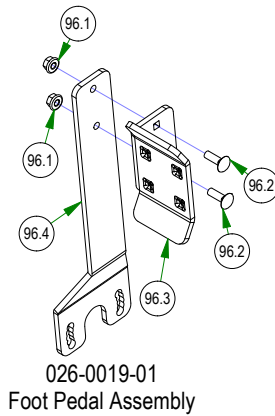

BAD BOY MOWERS

PARTS SECTION: FRAME SUB ASSEMBLIES

079-3460-19
2019 ZT/Maverick Control Panel Assembly

034-8045-03
Seat Spring Assembly

071-2102-22
2022 Maverick Seat

086-3050-19
Wiring Harness

026-0019-01
Foot Pedal Assembly