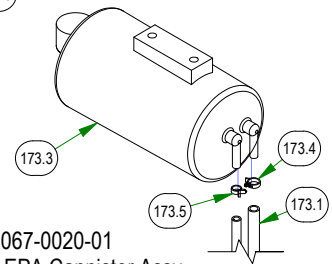

067-0020-01
ZT/Mav EPA Cannister Assy