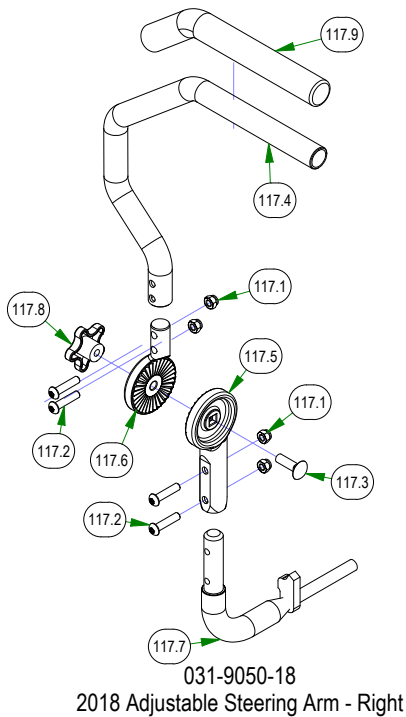

Parts List				Parts List			
ITEM	QTY	PART NUMBER	DESCRIPTION	ITEM	QTY	PART NUMBER	DESCRIPTION
113	1	031-0053-21	2021 Maverick Drive Arm Actuator RH Assembly	116.9	1	069-4010-00	Rubber Grip
113.1	1	013-8043-00	5/16-18 HEX NUT ZINC	117	1	031-9050-18	2018 Adjustable Steering Arm - Right
113.2	1	018-8063-00	5/16-18 X 3/4 HEX CAP SCREW (GR.5) ZINC	117.1	4	013-8047-00	5/16-18 NYL INS L/N ZC
113.3	1	024-6034-00	1/4" Press in Grease Fitting	117.2	4	018-2020-18	5/16-18 UNC X 1-3/8" BHCS, TORX DRIVE, GR 5
113.4	2	031-0032-00	2019 Drive Arm Bushing	117.3	1	018-5043-00	3/8-16 X 1-1/4 CARRIAGE BOLT ZINC
113.5	1	031-0053-00	2021 Drive Actuator RH Weldment	117.4	1	031-9010-18	Upper Tube-Adjustable Steering
114	1	031-0054-21	2021 Maverick Drive Arm Actuator LH Assembly	117.5	1	031-9015-18	2018 Lower Adjuster - Steering Arm- Right
114.1	1	013-8043-00	5/16-18 HEX NUT ZINC	117.6	1	031-9016-18	2018 Upper Adjuster - Steering Arm- Right
114.2	1	018-8063-00	5/16-18 X 3/4 HEX CAP SCREW (GR.5) ZINC	117.7	1	031-9025-18	Steering Arm Elbow (Right)
114.3	1	024-6034-00	1/4" Press in Grease Fitting	117.8	1	045-5000-00	Black Knob for Adjustable Steering Arm
114.4	2	031-0032-00	2019 Drive Arm Bushing	117.9	1	069-4010-00	Rubber Grip
114.5	1	031-0054-00	2021 Drive Actuator LH Weldment	132	1	035-5450-00	Push Rod-Right
116	1	031-9000-18	2018 Adjustable Steering Arm - Left	132.1	2	013-6051-00	3/8" Fine Threaded Jam Nut
116.1	4	013-8047-00	5/16-18 NYL INS L/N ZC	132.2	1	035-5450-01	Push Rod RH (Rod Only)
116.2	4	018-2020-18	5/16-18 UNC X 1-3/8" BHCS, TORX DRIVE, GR 5	132.3	1	048-3000-00	Spherical Rod End - Outlaw
116.3	1	018-5043-00	3/8-16 X 1-1/4 CARRIAGE BOLT ZINC	132.4	1	099-2009-00	Quick Release Ball Joint
116.4	1	031-9010-18	Upper Tube-Adjustable Steering	133	1	035-5451-00	Push Rod-Left
116.5	1	031-9014-18	2018 Lower Adjuster - Steering Arm- Left	133.1	2	013-6051-00	3/8" Fine Threaded Jam Nut
116.6	1	031-9017-18	2018 Upper Adjuster - Steering Arm- Left	133.2	1	035-5451-01	Push Rod LH (Rod Only)
116.7	1	031-9020-18	Steering Arm Elbow (Left)	133.3	1	048-3000-00	Spherical Rod End - Outlaw
116.8	1	045-5000-00	Black Knob for Adjustable Steering Arm	133.4	1	099-2009-00	Quick Release Ball Joint