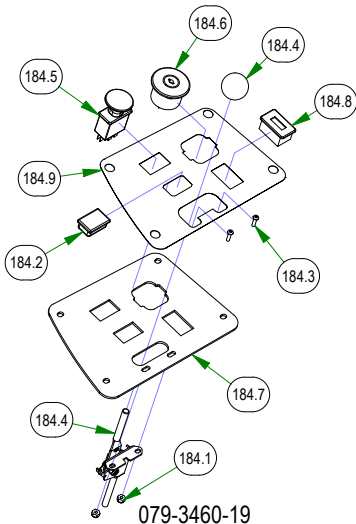

BAD BOY MOWERS

PARTS SECTION: FRAME SUB ASSEMBLIES

079-3460-19
2019 ZT/Maverick Control Panel Assembly