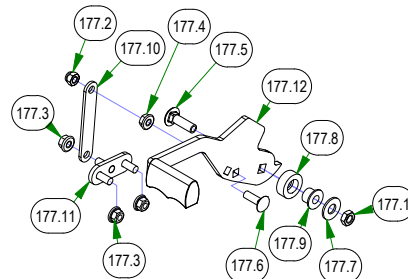

026-0019-01
Foot Pedal Assembly

069-1051-21
2021 Load Balanced Brake Handle Assembly