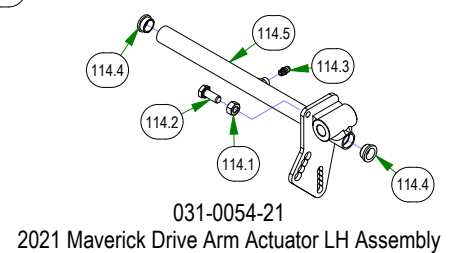

BAD BOY MOWERS

PARTS SECTION: DRIVE ARM SUBASSEMBLIES

Parts List				Parts List			
ITEM	QTY	PART NUMBER	DESCRIPTION	ITEM	QTY	PART NUMBER	DESCRIPTION
113	1	031-0053-21	2021 Maverick Drive Arm Actuator RH Assembly	116.9	1	069-4010-00	Rubber Grip
113.1	1	013-8043-00	5/16-18 HEX NUT ZINC	117	1	031-9050-18	2018 Adjustable Steering Arm - Right
113.2	1	018-8063-00	5/16-18 X 3/4 HEX CAP SCREW (GR.5) ZINC	117.1	4	013-8047-00	5/16-18 NYL INS L/N ZC
113.3	1	024-6034-00	1/4" Press in Grease Fitting	117.2	4	018-2020-18	5/16-18 UNC X 1-3/8" BHCS, TORX DRIVE, GR 5
113.4	2	031-0032-00	2019 Drive Arm Bushing	117.3	1	018-5043-00	3/8-16 X 1-1/4 CARRIAGE BOLT ZINC
113.5	1	031-0053-00	2021 Drive Actuator RH Weldment	117.4	1	031-9010-18	Upper Tube-Adjustable Steering
114	1	031-0054-21	2021 Maverick Drive Arm Actuator LH Assembly	117.5	1	031-9015-18	2018 Lower Adjuster - Steering Arm- Right
114.1	1	013-8043-00	5/16-18 HEX NUT ZINC	117.6	1	031-9016-18	2018 Upper Adjuster - Steering Arm- Right
114.2	1	018-8063-00	5/16-18 X 3/4 HEX CAP SCREW (GR.5) ZINC	117.7	1	031-9025-18	Steering Arm Elbow (Right)
114.3	1	024-6034-00	1/4" Press in Grease Fitting	117.8	1	045-5000-00	Black Knob for Adjustable Steering Arm
114.4	2	031-0032-00	2019 Drive Arm Bushing	117.9	1	069-4010-00	Rubber Grip
114.5	1	031-0054-00	2021 Drive Actuator LH Weldment	132	1	035-5450-00	Push Rod-Right
116	1	031-9000-18	2018 Adjustable Steering Arm - Left	132.1	2	013-6051-00	3/8" Fine Threaded Jam Nut
116.1	4	013-8047-00	5/16-18 NYL INS L/N ZC	132.2	1	035-5450-01	Push Rod RH (Rod Only)
116.2	4	018-2020-18	5/16-18 UNC X 1-3/8" BHCS, TORX DRIVE, GR 5	132.3	1	048-3000-00	Spherical Rod End - Outlaw
116.3	1	018-5043-00	3/8-16 X 1-1/4 CARRIAGE BOLT ZINC	132.4	1	099-2009-00	Quick Release Ball Joint
116.4	1	031-9010-18	Upper Tube-Adjustable Steering	133	1	035-5451-00	Push Rod-Left
116.5	1	031-9014-18	2018 Lower Adjuster - Steering Arm- Left	133.1	2	013-6051-00	3/8" Fine Threaded Jam Nut
116.6	1	031-9017-18	2018 Upper Adjuster - Steering Arm- Left	133.2	1	035-5451-01	Push Rod LH (Rod Only)
116.7	1	031-9020-18	Steering Arm Elbow (Left)	133.3	1	048-3000-00	Spherical Rod End - Outlaw
116.8	1	045-5000-00	Black Knob for Adjustable Steering Arm	133.4	1	099-2009-00	Quick Release Ball Joint