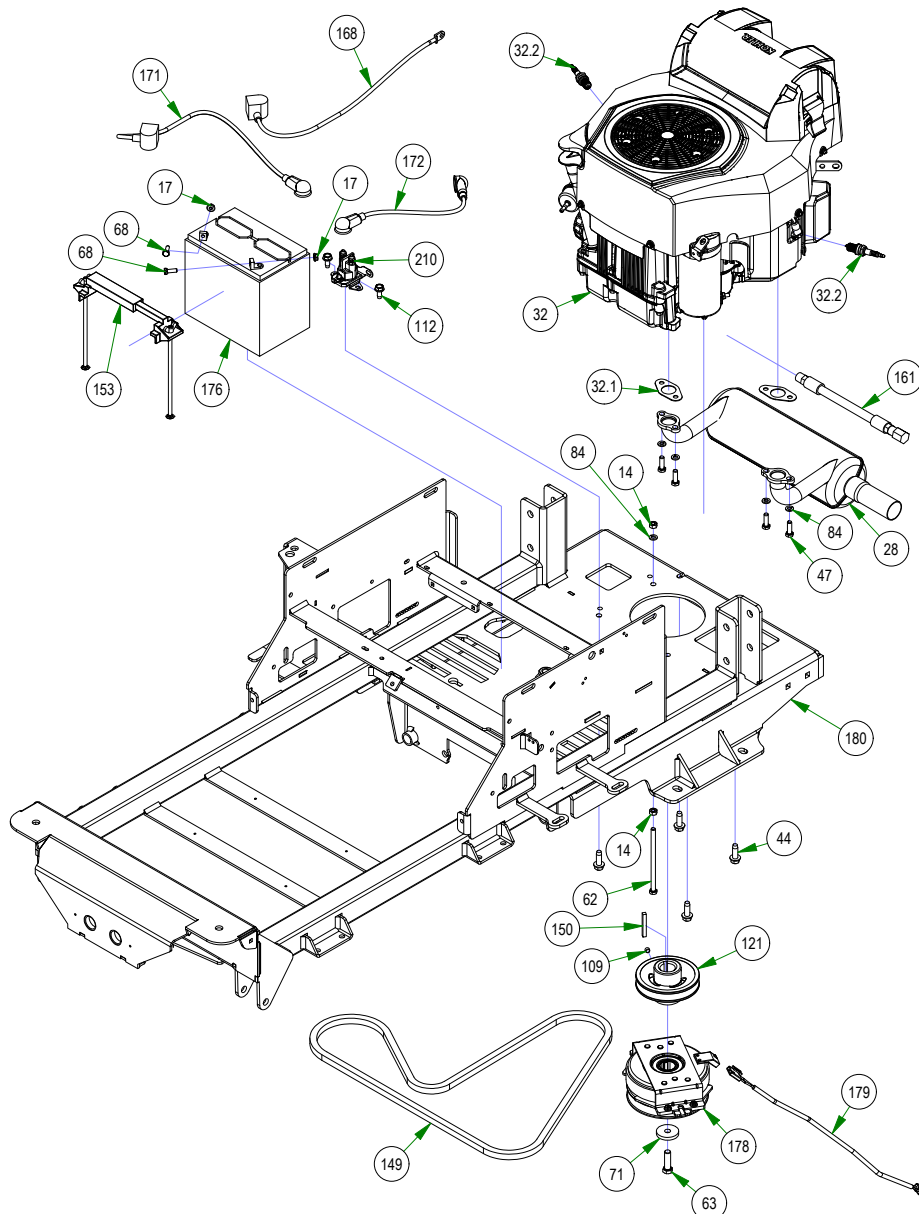

BAD BOY MOWERS

PARTS SECTION: KOHLER 747cc

Parts List				Parts List			
ITEM	QTY	PART NUMBER	DESCRIPTION	ITEM	QTY	PART NUMBER	DESCRIPTION
14	2	013-8043-00	5/16-18 HEX NUT ZINC	112	2	030-7042-00	5/16-18 X 3/4 HEX WASHER SLOT (F) TCS ZINC
17	2	013-9001-00	1/4-20 HEX SERRATED FLANGE NUT HARD/ZINC	121	1	033-5035-00	4 3/4 Motor Pulley
28	1	015-0051-00	Kohler Muffler	149	1	041-7400-00	75.8" Pump Belt
32	1	015-2030-00	Kohler-2014 CZT/Outlaw 747cc	150	1	042-5020-00	1/4 X 2 SQ MACHINERY KEY 1018 STL PLAIN
32.1	2	015-2751-00	Exhaust Gasket	153	1	043-8929-00	Hold Down Assembly
32.2	2	015-8000-00	Spark Plug	161	1	051-5401-00	Oil drain Hose
44	4	018-1075-00	3/8-16 X 1-1/8 HEX WASHER UNSLOT SERRATED (TRI-LOB) TRS ZINC YELLOW	168	1	064-0030-00	24 inch Black Cable - MZ/ZT
47	4	018-2007-00	5/16-18 X 1 HEX CAP SCREW (GR.5) ZINC	171	1	064-5300-00	24" Red Battery Cable
62	1	018-5350-00	5/16-18 X 5-1/2 HEX CAP SCREW (GR.5) ZINC	172	1	064-5301-00	12" Red Battery Cable
63	1	018-5450-21	7/16-20 X 1-1/2 HEX CAP SCREW (GR.8) w/ Patch	176	1	068-8049-00	SP-35 Battery
68	2	018-8052-00	1/4-20 X 3/4 HEX CAP SCREW (GR.5) ZINC	178	1	070-0056-00	Clutch
71	1	019-0010-00	CLUTCH WASHER	179	1	070-2000-00	Clutch Pigtail
84	5	019-8051-00	5/16 SPLIT LOCKWASHER ZINC	180	1	070-5492-00	2022 Maverick Frame - Painted
109	1	030-0050-00	5/16-24 X 1/4 SOCKET SET SCREW (CUP PT) PLAIN	210	1	108-0001-00	Solenoid