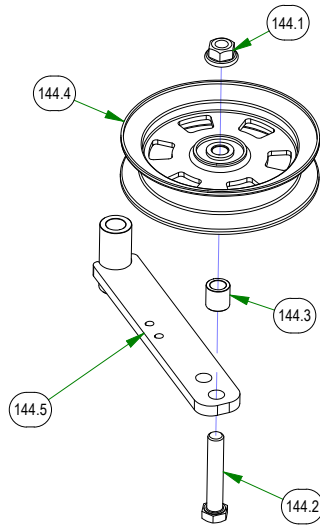

039-6945-17
2017 MZ/ZT Deck Idler Assembly