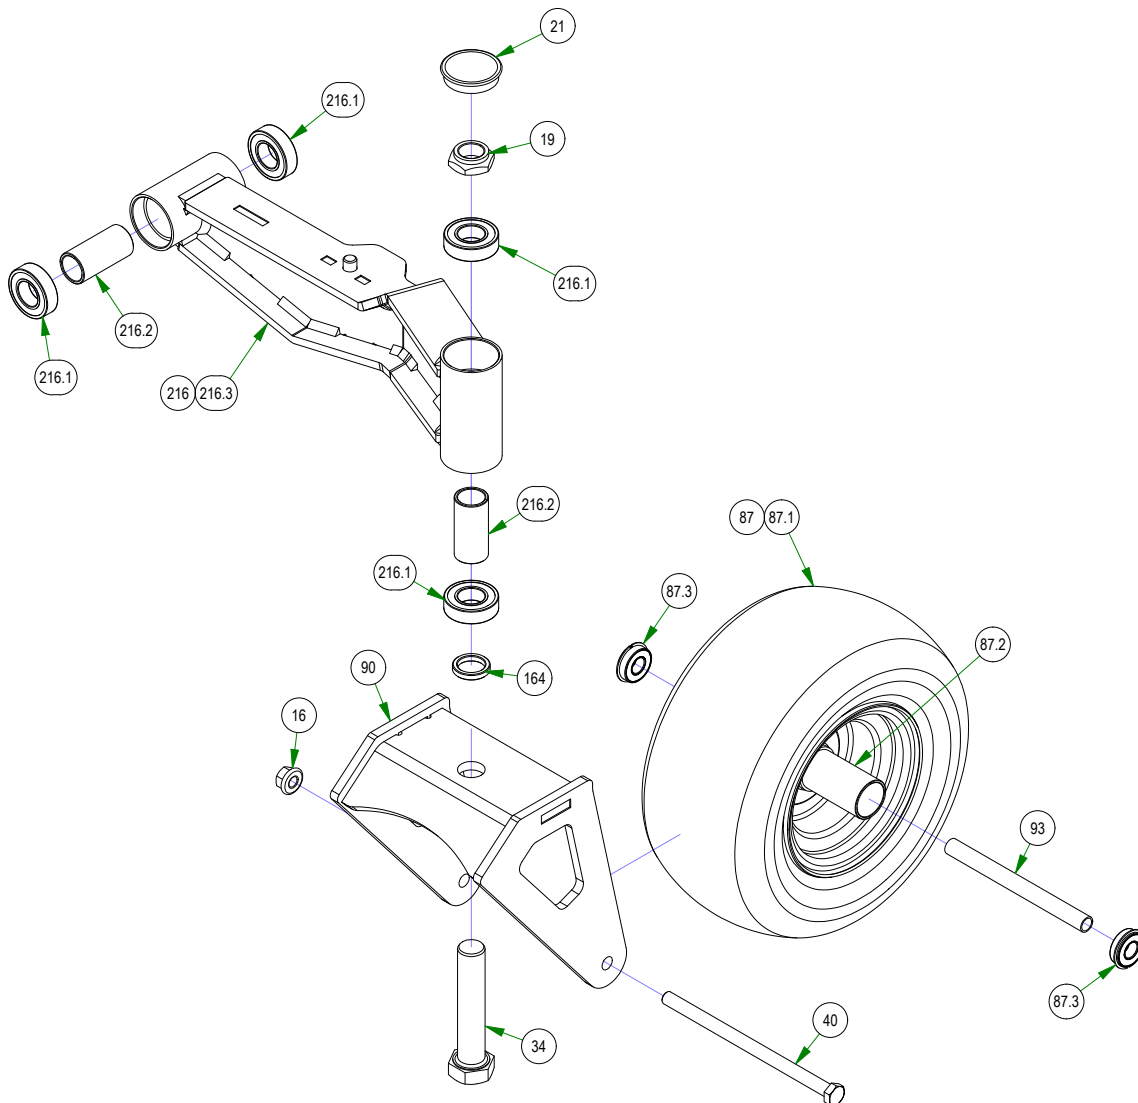

BAD BOY MOWERS

PARTS SECTION: FRONT FORK

Parts List				Parts List			
ITEM	QTY	PART NUMBER	DESCRIPTION	ITEM	QTY	PART NUMBER	DESCRIPTION
16	1	013-8050-00	1/2-13 NYLON INSERT FLANGE LOCKNUT ZINC	87.3	2	022-7009-00	Ball Bearing w/Retainer, 99502H-NR, .625 Bore x 1.375 OD x .4375 Width
19	1	013-9004-00	1"-14 NYLON INSERT JAM LOCKNUT ZINC	90	1	023-1010-00	2019 Stand-on Front Fork Weldment
21	1	014-2025-00	2017 Bearing Cover	93	1	025-5202-00	Front Wheel Spanner
34	1	018-0005-00	1"-14 X 5 HEX CAP SCREW (GR.8) ZINC YELLOW	164	1	058-1000-00	Spacer, 1x1.375x.25
40	1	018-0040-00	1/2-13 X 8-1/2 HEX CAP SCREW (GR.5) ZINC	216	1	250-2801-21	2021 Maverick LH Front Suspension Arm Assy (48", 54" & 60")
87	1	022-2017-00	13x6.5-6 Black Tire and Wheel Assembly	216.1	4	010-1050-00	1641 BEARING W/2 CONTACT RUBBER SEALS
87.1	1	022-5347-00	13 x 6.50 - 6 Tire	216.2	2	025-0003-00	2016 Front Bearing Spacer
87.2	1	022-7007-00	Front Tire Rim	216.3	1	250-2801-00	2021 Maverick I-Beam Front Arm LH Weldment - Painted