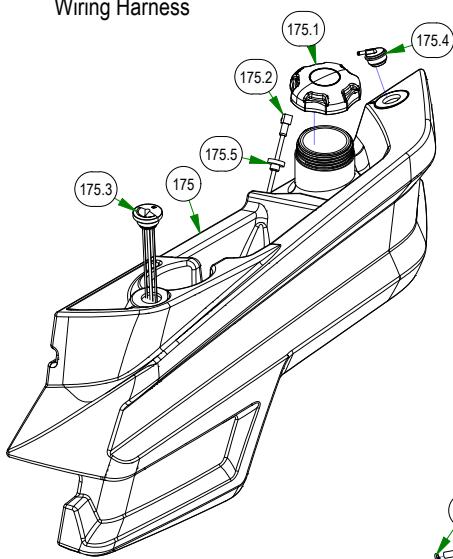

067-2021-00
2021 Maverick Left Side Tank