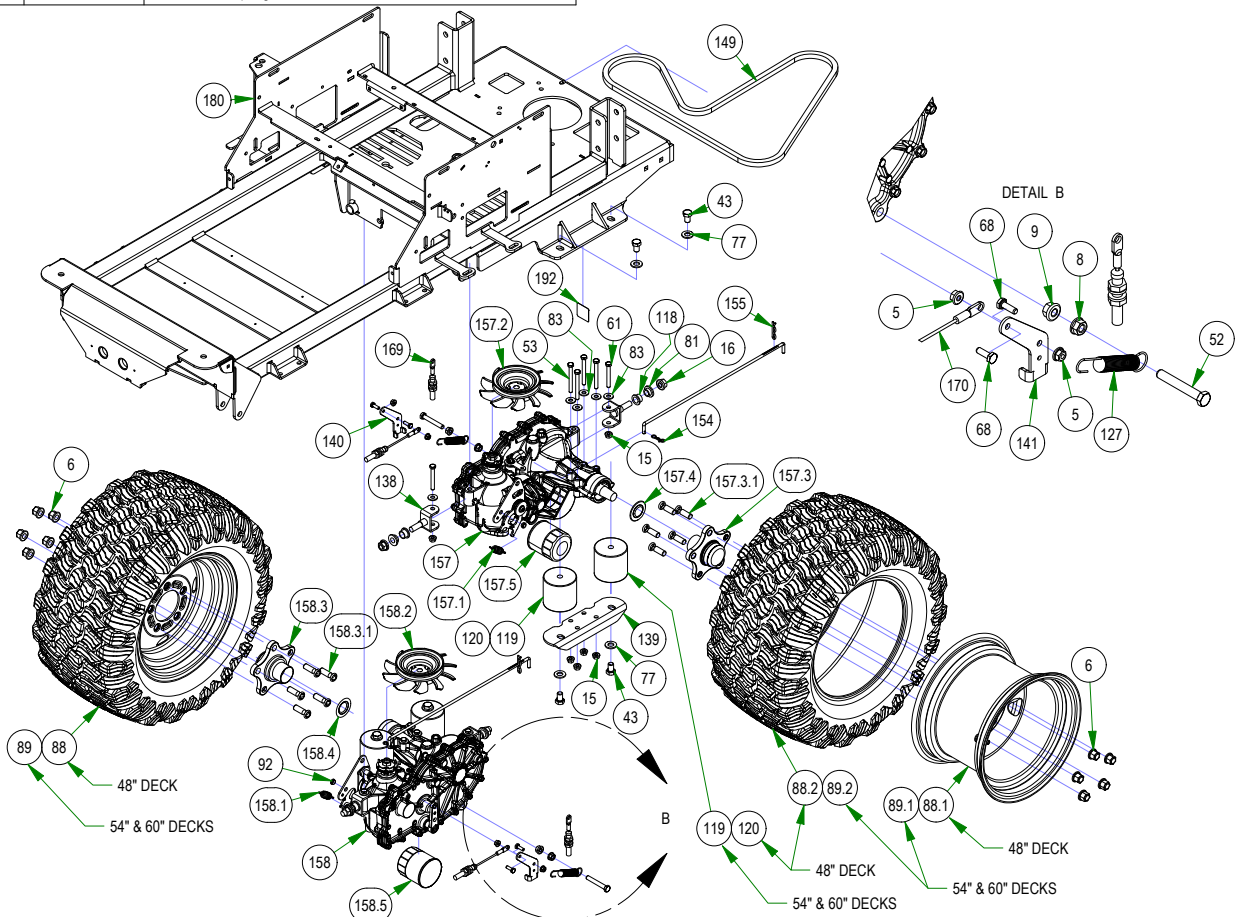

Parts List				Parts List			
ITEM	QTY	PART NUMBER	DESCRIPTION	ITEM	QTY	PART NUMBER	DESCRIPTION
5	4	013-2050-00	1/4-20 NYL INSERT FLANGE LOCKNUT ZINC	138	4	039-0001-00	Maverick Rear Transaxle Pivot Bracket
6	10	013-3000-00	Acorn Lug Nut	139	2	039-1306-00	Rear Suspension Transaxle Mount
8	2	013-5201-00	3/8-16 HEX SERRATED FLANGE NUT HARD/ZINC	140	1	039-1320-00	Brake Arm Ext (Left)
9	2	013-5202-00	3/8-16 NYLON INSERT FLANGE LOCKNUT (GR.F) ZINC	141	1	039-1321-00	Brake Arm Ext (Right)
15	12	013-8049-00	5/16-18 NYLON INSERT FLANGE LOCKNUT ZINC	149	1	041-7400-00	75.8" Pump Belt
16	4	013-8050-00	1/2-13 NYLON INSERT FLANGE LOCKNUT ZINC	154	2	044-2004-00	Bow Pin
43	8	018-1055-00	1/2-13 X 3/4 HEX CAP SCREW (GR.5) ZINC	155	2	044-2008-00	Neutral Rod Clip
52	2	018-2071-00	3/8-16 X 2-1/2 HEX TAP BOLT (GR.5) ZINC Fully Threaded	157	1	050-0075-02	2021 LH 3200 Transaxle
53	8	018-4701-00	5/16-18 X 3 HEX CAP SCREW (GR.5) ZINC	157.1	1	034-9080-00	Gold Transaxle Spring
61	4	018-5344-00	5/16-18 X 2-1/2 HEX CAP SCREW (GR.5) ZINC	157.2	1	050-2070-00	2021 ZT/Maverick Transaxle Fan/Pulley Kit
68	4	018-8052-00	1/4-20 X 3/4 HEX CAP SCREW (GR.5) ZINC	157.3	1	050-2077-00	5 Bolt Hub Kit
77	8	019-5702-00	1/2 SAE FLAT WASHER (1-1/16" OD) GR.8 ZINC YELLOW	157.3.1	5	050-2012-00	Transaxle Wheel Studs/ Drum Brake Studs
81	4	019-8027-00	.525 ID SHOULDER WASHER NYLON	157.4	1	050-8010-00	2021 ZT/Maverick Transaxle Seat Kit (ZT-2800)
83	12	019-8044-00	5/16 USS FLAT WASHER (7/8 OD) ZINC	157.5	1	063-1050-00	ZT Hydraulic Filter
88	2	022-4040-00	23x9-12 Reaper Turf Tire & Wheel Assembly	158	1	050-0080-02	2021 RH 3200 Transaxle
88.1	1	022-3011-00	12x7" Black Wheel	158.1	1	034-9080-00	Gold Transaxle Spring
88.2	1	022-4035-00	23x9-12 Reaper Turf Tire Only	158.2	1	050-2070-00	2021 ZT/Maverick Transaxle Fan/Pulley Kit
89	2	022-4200-00	23x11-12 Reaper Turf Assembly	158.3	1	050-2077-00	5 Bolt Hub Kit
89.1	1	022-4070-00	12x8.5 Black Wheel	158.3.1	5	050-2012-00	Transaxle Wheel Studs/ Drum Brake Studs
89.2	1	022-4195-00	Tire, 23/11x12 Reaper Turf	158.4	1	050-8010-00	2021 ZT/Maverick Transaxle Seat Kit (ZT-2800)
92	2	025-0036-00	Drive Arm Transaxle Spacer	158.5	1	063-1050-00	ZT Hydraulic Filter
105	2	028-0070-00	Neutral Rod	169	1	064-3050-21	2021 Load Balanced Brake Cable 1
118	4	032-5052-00	.627 ID X .753 OD X .500 LGTH X 1.000 FLG OD X .094 FLG THICK FLANGED BEARING OIL-IMPREG BRNZ	170	1	064-3051-21	2021 Load Balanced Brake Cable 2
				180	1	070-5492-00	2022 Maverick Frame - Painted
119	4	032-9000-00	Vibration Mount-Green Dot	192	1	091-0019-00	Patent Decal
120	4	032-9002-00	Vibration Mount- Red Dot				
127	2	034-1026-00	Brake Return Spring