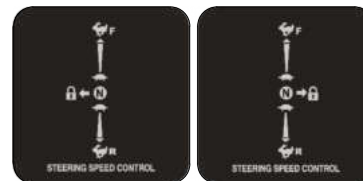

091-0021-00
2018 Maverick/2021 ZT Anti-Skid Steering Control Decals