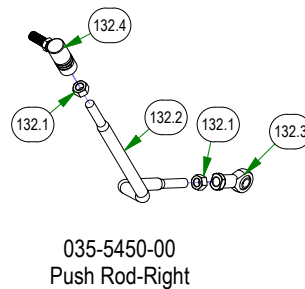

Parts List				Parts List			
ITEM	QTY	PART NUMBER	DESCRIPTION	ITEM	QTY	PART NUMBER	DESCRIPTION
113	1	031-0053-21	2021 Maverick Drive Arm Actuator RH Assembly	116.9	1	069-4010-00	Rubber Grip
113.1	1	013-8043-00	5/16-18 HEX NUT ZINC	117	1	031-9050-18	2018 Adjustable Steering Arm - Right
113.2	1	018-8063-00	5/16-18 X 3/4 HEX CAP SCREW (GR.5) ZINC	117.1	4	013-8047-00	5/16-18 NYL INS L/N ZC
113.3	1	024-6034-00	1/4" Press in Grease Fitting	117.2	4	018-2020-18	5/16-18 UNC X 1-3/8" BHCS, TORX DRIVE, GR 5
113.4	2	031-0032-00	2019 Drive Arm Bushing	117.3	1	018-5043-00	3/8-16 X 1-1/4 CARRIAGE BOLT ZINC
113.5	1	031-0053-00	2021 Drive Actuator RH Weldment	117.4	1	031-9010-18	Upper Tube-Adjustable Steering
114	1	031-0054-21	2021 Maverick Drive Arm Actuator LH Assembly	117.5	1	031-9015-18	2018 Lower Adjuster - Steering Arm- Right
114.1	1	013-8043-00	5/16-18 HEX NUT ZINC	117.6	1	031-9016-18	2018 Upper Adjuster - Steering Arm- Right
114.2	1	018-8063-00	5/16-18 X 3/4 HEX CAP SCREW (GR.5) ZINC	117.7	1	031-9025-18	Steering Arm Elbow (Right)
114.3	1	024-6034-00	1/4" Press in Grease Fitting	117.8	1	045-5000-00	Black Knob for Adjustable Steering Arm
114.4	2	031-0032-00	2019 Drive Arm Bushing	117.9	1	069-4010-00	Rubber Grip
114.5	1	031-0054-00	2021 Drive Actuator LH Weldment	132	1	035-5450-00	Push Rod-Right
116	1	031-9000-18	2018 Adjustable Steering Arm - Left	132.1	2	013-6051-00	3/8" Fine Threaded Jam Nut
116.1	4	013-8047-00	5/16-18 NYL INS L/N ZC	132.2	1	035-5450-01	Push Rod RH (Rod Only)
116.2	4	018-2020-18	5/16-18 UNC X 1-3/8" BHCS, TORX DRIVE, GR 5	132.3	1	048-3000-00	Spherical Rod End - Outlaw
116.3	1	018-5043-00	3/8-16 X 1-1/4 CARRIAGE BOLT ZINC	132.4	1	099-2009-00	Quick Release Ball Joint
116.4	1	031-9010-18	Upper Tube-Adjustable Steering	133	1	035-5451-00	Push Rod-Left
116.5	1	031-9014-18	2018 Lower Adjuster - Steering Arm- Left	133.1	2	013-6051-00	3/8" Fine Threaded Jam Nut
116.6	1	031-9017-18	2018 Upper Adjuster - Steering Arm- Left	133.2	1	035-5451-01	Push Rod LH (Rod Only)
116.7	1	031-9020-18	Steering Arm Elbow (Left)	133.3	1	048-3000-00	Spherical Rod End - Outlaw
116.8	1	045-5000-00	Black Knob for Adjustable Steering Arm	133.4	1	099-2009-00	Quick Release Ball Joint