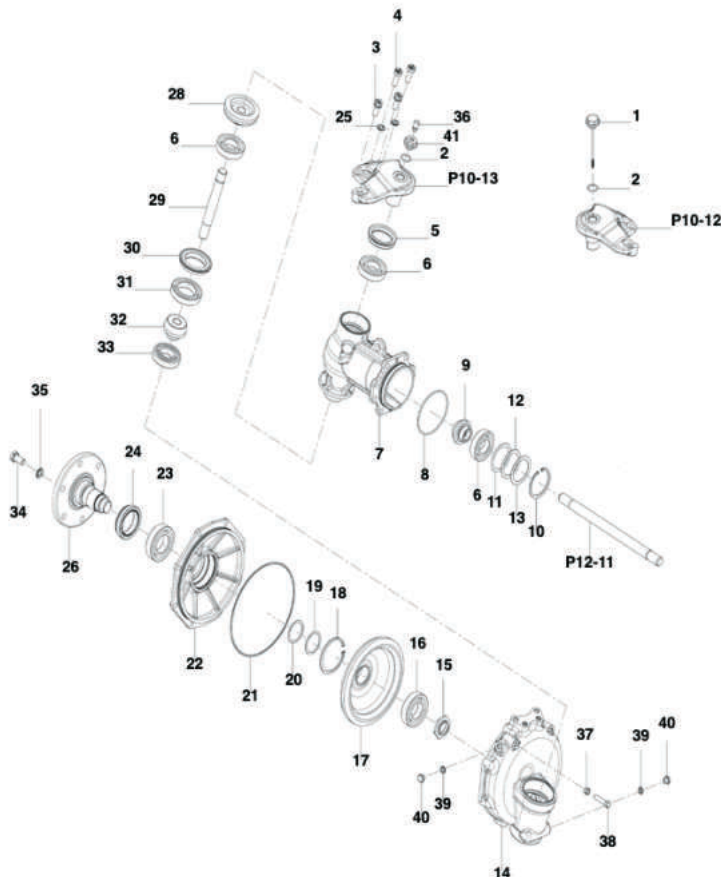

(CHASSIS)

(GEAR CASE, FRONT AXLE)-19

(GEAR CASE, FRONT AXLE)-19

Key	Part No	Part Name	Qt'y	
			A	B
1	TA00033805A	OIL LEVEL	1	1
1	TA00041646A	OIL LEVEL	1	1
2	24311-000220	O-RING	2	2
3	TA00033468B	BOLT W/WASHER	4	4
4	TA00033475A	REAMER BLOT	4	4
5	FE78010000B	OIL SEAL	2	2
6	24101-062074	BALL BEARING	6	6
7	TA00033457C	HOUSING FRONT GEAR	2	2
7	TA00041533B	HOUSING FRONT GEAR	2	2
8	24321-001050	O-RING	2	2
9	TA00033461A	FRONT FIRST PINION	2	2
10	22252-000720	SNAP RING	2	2
11	TA00033489A	SHIM 0.2T	2	2
12	TA00033488A	SHIM 0.3T	2	2
13	TA00033487A	SHIM 0.5T	2	2
14	TA00033458B	HOUSING FRONT GEAR	2	2
15	TA00033481A	LOCK NUT	2	2
16	24101-06208A	BALL BEARING	2	2
17	TA00033474A	GEAR BRVEL 49T	2	2
18	22252-000850	SNAP RING	2	2
19	TA00033486A	SHIM 0.2T	1	1
20	TA00033485A	SHIM 0.5T	1	1
21	TA00033939A	O-RING	2	2
22	TA00033459B	HOUSING FRONT BEARING	1	1
23	24101-06209A	BALL BEARING	2	2
24	TA00041359A	OIL SEAL	2	2
25	22217-120000	WASHER	2	2
26	TA00033460B	FRONT SPINDLE	2	2
27	TA00033469A	BOLT W/WASHER	16	16
28	TA00033463A	GEAR, FRONT SECOND SHAFT	2	2
29	TA00033464A	FRONT SECOND SHAFT	2	2
30	TC60110000A3	BALL BEARING	2	2
31	24101-060104	BALL BEARING	2	2
32	TA00033473A	GEAR BRVEL 11T	2	2
33	TC60340000A4	BEARING	2	2
34	TD23120000A4	BOLT(M14x1.5P)	12	12
35	22217-140000	WASHER	12	12
36	TA00049842A	AIR BREATHER	1	1
37	26716-100001	HEX BOLT	2	2
38	26112-100452	HEX NUT	2	2
39	22190-100000	WASHER,SEAL	4	4
40	23887-100002	PLUG,HEX	4	4
41	TA00049843A	PLUG	1	1