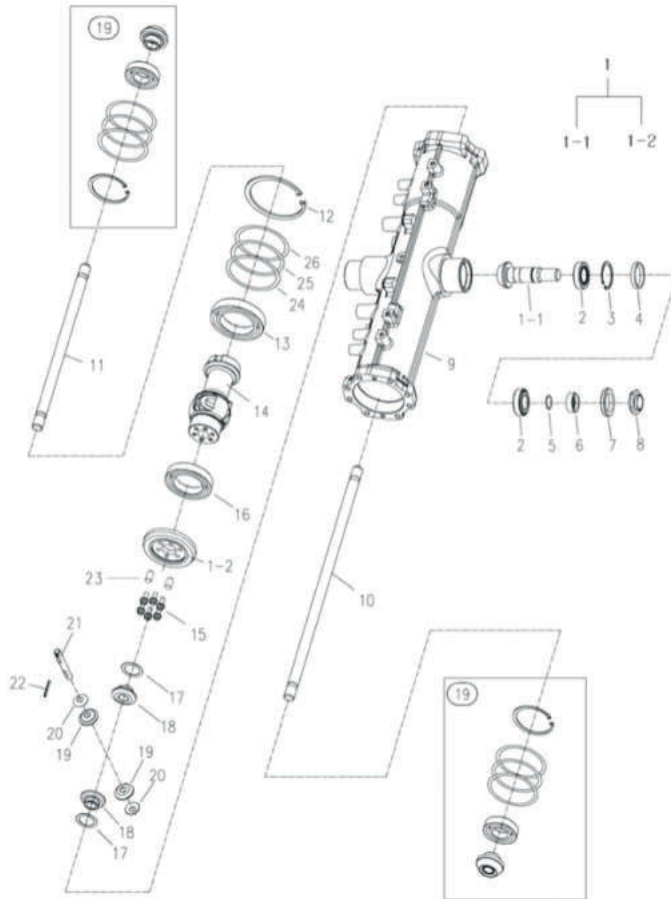

(CHASSIS)

(RING GEAR, DIFFERENTIAL GEAR)-12

(RING GEAR, DIFFERENTIAL GEAR)-12

Key	Part No	Part Name	Qt'y	
			A	B
1	TA00033454C	RING GEAR ASS'Y	1	1
1-1	TA00033455B	DRIVE PINION	1	1
1-2	TA00033456C	RING GEAR	1	1
2	24141-320060	ROLLER BEARING	2	2
3	22252-000550	SNAP RING	1	1
4	TA00033478A	COLLAR	1	1
5	24311-000300	O-RING	1	1
6	TA00033471A	BUSH	1	1
7	24421-405508	OIL SEAL	1	1
8	TA00033472A	NUT	1	1
9	TA00033449A	CASE	1	1
9	TA00041532A	CASE	1	1
10	TA00033466A	FRONT FIRST SHAFT	1	1
10	TA00041539A	FRONT FIRST SHAFT	1	1
11	TA00033462A	FRONT FIRST SHAFT	1	1
11	TA00041540A	FRONT FIRST SHAFT	1	1
12	22252-001100	SNAP RING	2	2
13	24101-060144	BALL BEARING	1	1
14	TA00033451C	DIFFERENTIAL CASE	1	1
15	TA00054318A	HEX FLANGE BOLT	6	6
16	24101-060134	BALL BEARING	2	2
17	TC57120000A4	LINER	2	2
18	TC57090000A4	DIFFERENTIAL GEAR 14	2	2
19	TC57100000A4	DIFFERENTIAL GEAR 10	2	2
20	TC57130000A4	LINER	2	2
21	TC57110000B4	SHAFT, DIFFERENTIAL PINION	1	1
22	22351-040040	SPRING PIN	1	1
23	22312-080140	PIN	2	2
24	TA00033482A	SHIM, 0.5T	1	1
25	TA00033483A	SHIM, 0.3T	1	1
26	TA00033484A	SHIM, 0.2T	1	1