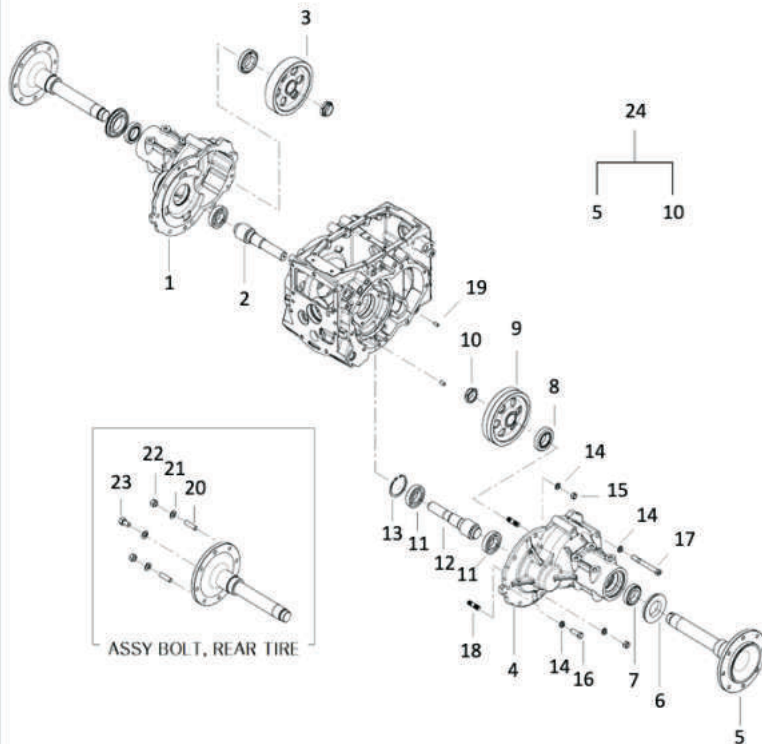

(CHASSIS)

(FRONT DRIVE SHAFT)-72

(FRONT DRIVE SHAFT)-72

Key	Part No	Part Name	Qty	
			A	B
1	NT150800008	COUPLE RING R	1	1
2	TA00038621C	PROPELLER SHAFT	1	1
3	TA00038620B	4WD DRIVE JOINT	1	1
4	TA00038089A	OIL SEAL HOUSING	1	1
5	24311-000410	O-RING	1	1
6	24421-254008	OIL SEAL	1	1
7	22242-000250	SNAP RING	3	3
8	24101-060050	BALL BEARING	1	1
9	TA00038094B	4DN DRIVE SHAFT	1	1
10	24101-062054	BALL BEARING	1	1
11	24190-110001	STEEL BALL	2	2
12	TA00038591A	SPRING	1	1
13	TA00050634A	4DN DRIVEN GEAR	1	1
14	24321-000550	STOP O-RING	1	1
15	TA00063977A	SHAFT COVER(FRONT)	1	1
16	TA00040524C	SHAFT COVER BOOTS	1	1
17	23000-048000	HOSE CLAMP	2	2
18	TA00063978A	SHAFT COVER(BACK)	1	1
19	24341-000380	STOP O-RING	1	1
20	26106-120162	HEX FLANGE BOLT	1	1
21	22351-040036	SPRING PIN	1	1
22	22351-050030	SPRING PIN	1	1

(CHASSIS)

(DRIVING PART, REAR AXLE)-82

(DRIVING PART, REAR AXLE)-82

Key	Part No	Part Name	Qt'y	
			A	B
1	TA00038690E	HOUSING, REAR AXLE(RIGHT)	1	1
2	TA00038395E	FINAL PINION (RIGHT)	1	1
3	TA00038393C	FINAL GEAR (RIGHT)	1	1
4	TA00038689E	HOUSING, REAR AXLE(LEFT)	1	1
5	TA00038361D	REAR AXLE	2	2
6	TA00033423A	OIL SEAL	2	2
7	24141-320090	TAPER ROLLER BEARING	2	2
8	24141-302090	TAPER ROLLER BEARING	2	2
9	TA00038359C	FINAL GEAR(LEFT)	1	1
10	TA00038354A	ROCK NUT	2	2
11	TT21040000A4	BALL BEARING	4	4
12	TA00038394E	FINAL PINION(LEFT)	1	1
13	22252-000800	SNAP RING	2	2
14	22217-140000	SPRING WASHER	18	18
15	26716-140002	HEX NUT	4	4
16	FT08110000A	BOLT	6	6
17	TA00038428B	BOLT	8	8
18	FB80120000A	STUD BOLT	4	4
19	22312-100180	PIN	4	4
20	TT85150000A	STUD BOLT	4	4
21	TB29430000A	WASHER	16	16
22	TB29420000A	HEX NUT	4	4
23	TB29440000A	BOLT	12	12
24	TA00047839A	REAR AXLE ASSY	2	2