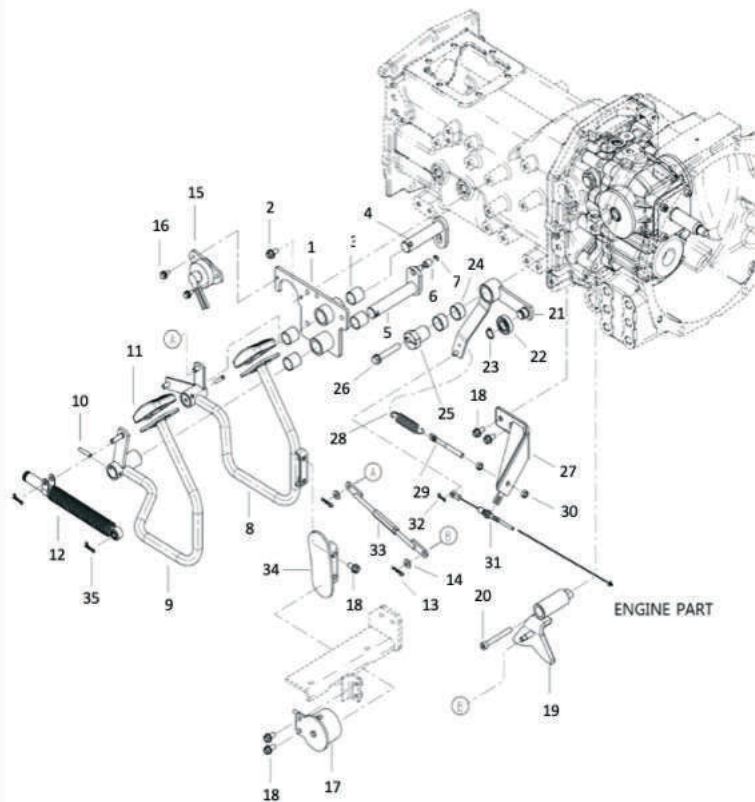

(CHASSIS)

(HYD SHIFT TRANSMISSION PEDAL)-93

(HYD SHIFT TRANSMISSION PEDAL)-93

Key	Part No	Part Name	Qt'y	
			A	B
1	TA00063980A	BRACKET ASSY, PEDAL	1	1
2	26106-080182	HEX FLANGE BOLT	3	3
3	24550-022250	BUSH	4	4
4	TA00042599B	SHAFT ASSY, FRONT	1	1
5	TA00042600B	SHAFT ASSY, REAR	1	1
6	TA00033126A	ROLLER	1	1
7	22272-000060	SNAP RING	1	1
8	TA00063981A	PEDAL ASS'Y, FRONT	1	1
9	TA00063982A	PEDAL ASS'Y, REAR	1	1
10	22351-060030	SPRING PIN	2	2
11	TA00001508A	PEDAL COVER	2	2
12	RA00007052A	DAMPER	1	1
13	RR64050000B	SNAP PIN	2	2
14	22137-080000	PLAIN WASHER	2	2
15	TC09110000B	SWITCH(FR)	1	1
16	26014-060162	BOLT W/WASHER	2	2
17	HA00000037A	CRUISE MAGNET	2	2
18	261016-080162	HEX FLANGE BOLT	2	2
19	TA00042569C	JOINT	1	1
20	26450-080702	HEXAGON SOCKET BOLT	1	1
21	TA00042567A	ARM ASSY	1	1
22	24104-060034	BALL BEARING	1	1
23	22242-000170	SNAP RING	1	1
24	24550-025150	BUSH	2	2
25	TA00001830C	SHAFT	1	1
26	26013-100602	BOLT W/WASHER	1	1
27	TA00063983A	HOLDER ASSY, SPRING	1	1
28	CA45140000A	SPRING	1	1
29	CE78050000A	BOLT	1	1
30	26716-080002	HEX NUT	2	2
31	TA00043014A	WIRE	1	1
32	RR47070000B	SNAP PIN	1	1
33	TA00043810A	ROD ASSY	1	1
34	TA00043533C	BRACKET ASSY, CRUISE	1	1
35	RR64050000B	SNAP PIN	2	2