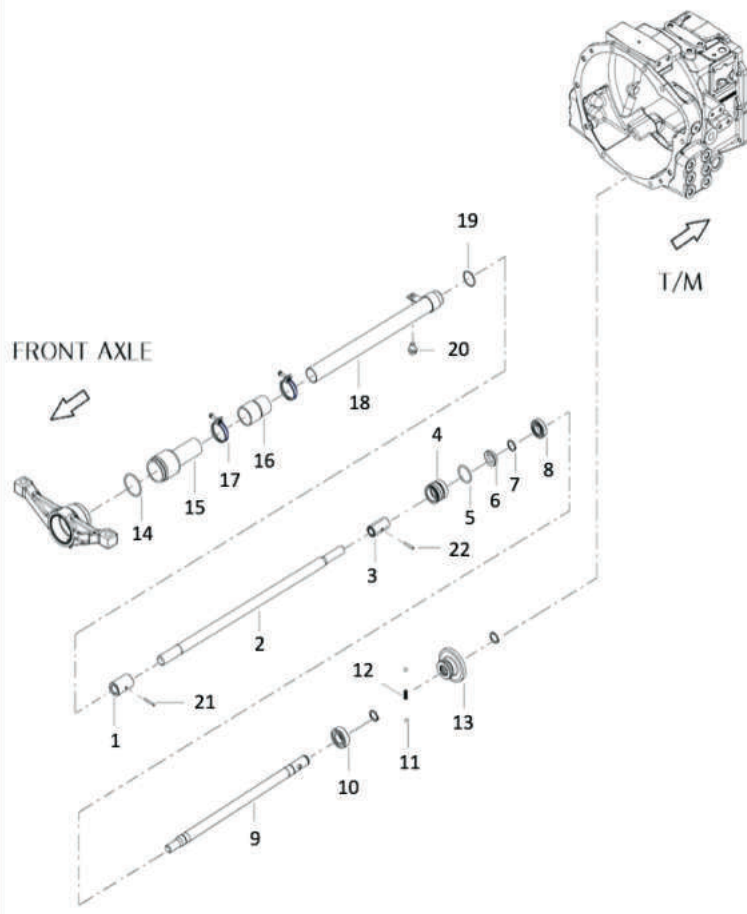

(CHASSIS)

(FRONT DRIVE SHAFT)-72

(FRONT DRIVE SHAFT)-72

Key	Part No	Part Name	Qty	
			A	B
1	NT150800008	COUPLE RING R	1	1
2	TA00038621C	PROPELLER SHAFT	1	1
3	TA00038620B	4WD DRIVE JOINT	1	1
4	TA00038089A	OIL SEAL HOUSING	1	1
5	24311-000410	O-RING	1	1
6	24421-254008	OIL SEAL	1	1
7	22242-000250	SNAP RING	3	3
8	24101-060050	BALL BEARING	1	1
9	TA00038094B	4DN DRIVE SHAFT	1	1
10	24101-062054	BALL BEARING	1	1
11	24190-110001	STEEL BALL	2	2
12	TA00038591A	SPRING	1	1
13	TA00050634A	4DN DRIVEN GEAR	1	1
14	24321-000550	STOP O-RING	1	1
15	TA00063977A	SHAFT COVER(FRONT)	1	1
16	TA00040524C	SHAFT COVER BOOTS	1	1
17	23000-048000	HOSE CLAMP	2	2
18	TA00063978A	SHAFT COVER(BACK)	1	1
19	24341-000380	STOP O-RING	1	1
20	26106-120162	HEX FLANGE BOLT	1	1
21	22351-040036	SPRING PIN	1	1
22	22351-050030	SPRING PIN	1	1