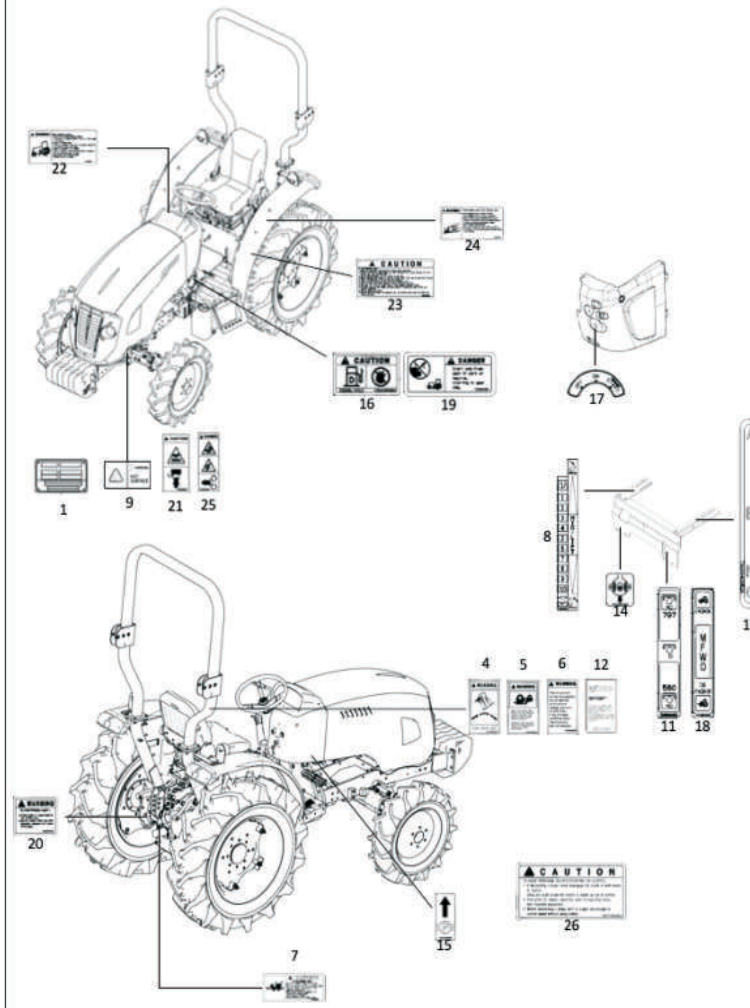

(CHASSIS)

(NAME PLATE)-144

(NAME PLATE)-144

Key	Part No	Part Name	Qty	
			A	B
1	TA00064125A	NAME PLATE, MODEL	1	
1	TA00043089A	NAME PLATE, MODEL		1
1	TA00063515A	NAME PLATE, MODEL		1
1	TA00062112A	NAME PLATE, MODEL		1
1	TA00054144A	NAME PLATE, MODEL		1
2	TA00064126A	NAME PLATE, BONNET	2	
2	TA00043092B	NAME PLATE, BONNET		2
2	TA00063516A	NAME PLATE, BONNET		2
2	TA00062113A	NAME PLATE, BONNET		2
2	TA00054143A	NAME PLATE, BONNET		2
4	NTES150000C4	NAME PLATE, SEAT	1	1
5	NTES210000C4	NAME PLATE, WARNING	1	1
6	NTES220000C4	NAME PLATE, DANGER	1	1
7	TA00015596B	NAME PLATE, PTO COVER	1	1
8	TA00036922A	NAME PLATE,HTD LIFT	1	1
9	TA00036924A	NAME PLATE, WARNING	1	1
10	TA00043352A	NAME PLATE, SUB SHIFT	1	1
11	TA00061888A	NAME PLATE, PTO	1	1
12	TA00063519A	NAME PLATE, ROPS MODEL	1	1
14	TZE413000B4	NAME PLATE,DIFFERENTIAL	1	1
15	TZE415000A4	NAME PLATE,PARKING BRAKE	1	1
16	TZE419000C4	NAME PLATE, REFUEL	1	1
17	TZE433000B4	NAME PLATE,KEY SWITCH	1	1
18	TZE505000B4	NAME PLATE, FRONT WHEEL	1	1
19	TZES110000C4	NAME PLATE,START	1	1
20	TZES120000B4	NAME PLATE,CAUTION-CONNECTION	1	1
21	TZES130000C4	NAME PLATE, CAUTION	1	1
22	TZES140000B3	NAME PLATE,CAUTION-GETTING OFF	1	1
23	TZES160000B3	NAME PLATE,CAUTION-SAFETY	1	1
24	TZES170000B3	NAME PLATE, ROPS	1	1
25	TZES180000C4	NAME PLATE,CAUTION-ROTATION	1	1
26	TZES770000B3	NAME PLATE, CAUTION	1	1