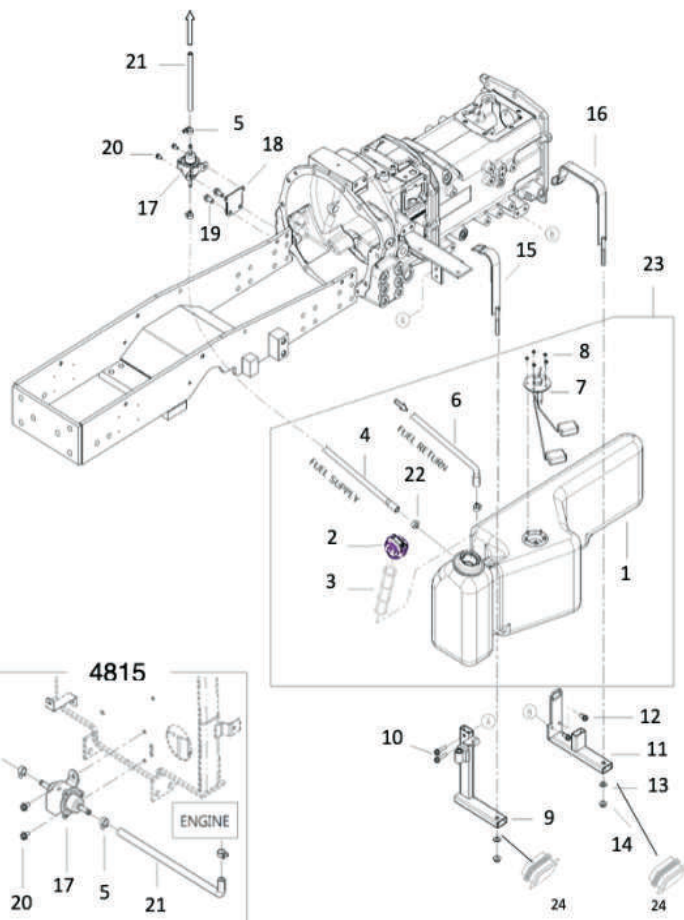

(CHASSIS)

(FUEL TANK)-141

(FUEL TANK)-141

Key	Part No	Part Name	Qt'y	
			A	B
1	TA00039460B	FUEL, TANK ASSY	1	1
2	TA00037880A	CAP,FUEL TANK ASS'Y	1	1
3	TA00056576A	STRAINER,FUEL	1	1
4	TA00041750A	HOSE	1	1
5	23080-013000	HOSE CLAMP	3	3
6	TA00041751A	HOSE	1	1
7	HA00000977B	FUEL CENCER	1	1
8	26712-050002	HEX NUT	5	5
9	TA00064047A	SUPPORT(F),FUEL TANK	1	1
10	26106-080352	HEX FLANGE BOLT	2	2
11	TA00064048A	SUPPORT(R),FUEL TANK	1	1
12	TA00040155B	HEX FLANGE BOLT	2	2
13	TA00040156B	WASHER	2	2
14	TA00040157B	HEX FLANGE NUT	2	2
15	TA00064049A	FRONT BAND ASS'Y	1	1
16	TA00064050A	REAR BAND ASS'Y	1	1
17	TA00040160B	FEED PUMP ASS'Y	1	1
18	TA00040161B	STAY(PUMP)	1	1
19	TA00040162B	HEX FLANGE BOLT	2	2
20	TA00040163B	HEX FLANGE BOLT	2	2
21	TA00040164B	HOSE	1	1
21	TA00040165B	HOSE		
22	TA00040166B	HOSE CALMP	2	2
23	TA00040167B	FUEL, TANK ASS'Y	1	1
24	TA00040168B		2	2