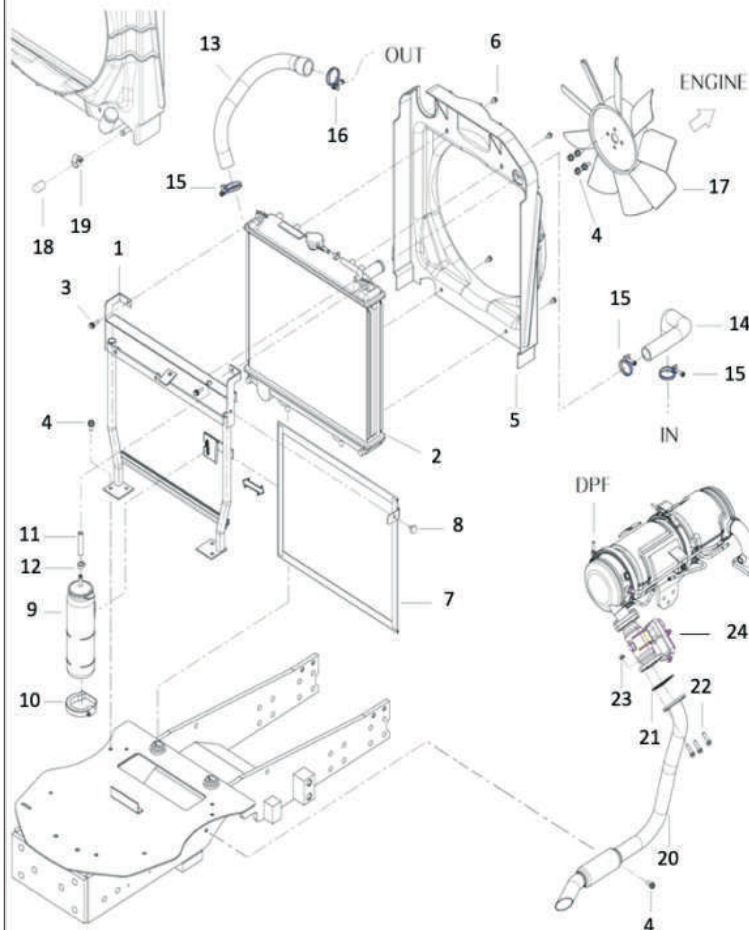

(CHASSIS)

(ENGINE SUB)-161

(ENGINE SUB)-161

Key	Part No	Part Name	Qty	
			A	B
1	TA00064066A	RADIATOR BRACKET ASS'Y	1	1
1	TA00054746A	RADIATOR BRACKET ASS'Y		
2	HRA1203000B	RADIATOR	1	1
2	HRE1203000B	RADIATOR		
3	26014-060252	BOLT W/WASHER	2	2
4	26106-080162	HEX FLANGE BOLT	9	9
5	TA00040421B	SHROUD	1	1
6	HRA1203200A	SCREW	4	4
7	TA00040713C	MESH, DUST	1	1
7	TA00053642A	MESH, DUST		
8	CA00009493A	FIX BOLT	1	1
9	CA09270000C	SUB TANK ASS'Y, COOLING WATER	1	1
10	CA09310000A	BAND	1	1
11	23980-730330	FLOT HOSE	2	2
12	23080-013000	HOSE CLIP	1	1
13	TA00039707A	COOLING WATER HOSE B	1	1
13	TA00049957A	COOLING WATER HOSE B		
14	TA00060737A	COOLING WATER HOSE A	1	1
14	TA00060726A	COOLING WATER HOSE A		
15	23010-038000	HOSE BAND	3	3
16	23010-040000	HOSE BAND	1	1
17	HRA1200800A	COOLING PAN	1	
17	TA00044911A	COOLING PAN	1	1
17	TA00048457A	COOLING PAN		
18	HRC1201200A4	CAP	1	1
19	23000-016000	HOSE CLIPS	1	1
20	TA00040587C	EXHAUST PIPE ASS'Y	1	
20	TA00060420A	EXHAUST PIPE ASS'Y		1
21	HK0514000EA	PACKING	1	
21	EA00006088A	GASKET		2
22	26106-080302	HEX FLANGE BOLT	3	6
22	26367-080002	HEX FLANGE NUT	3	3
24	EA00005795B	ELECTRONIC EXHAUST VALVE ASS'Y	1	1