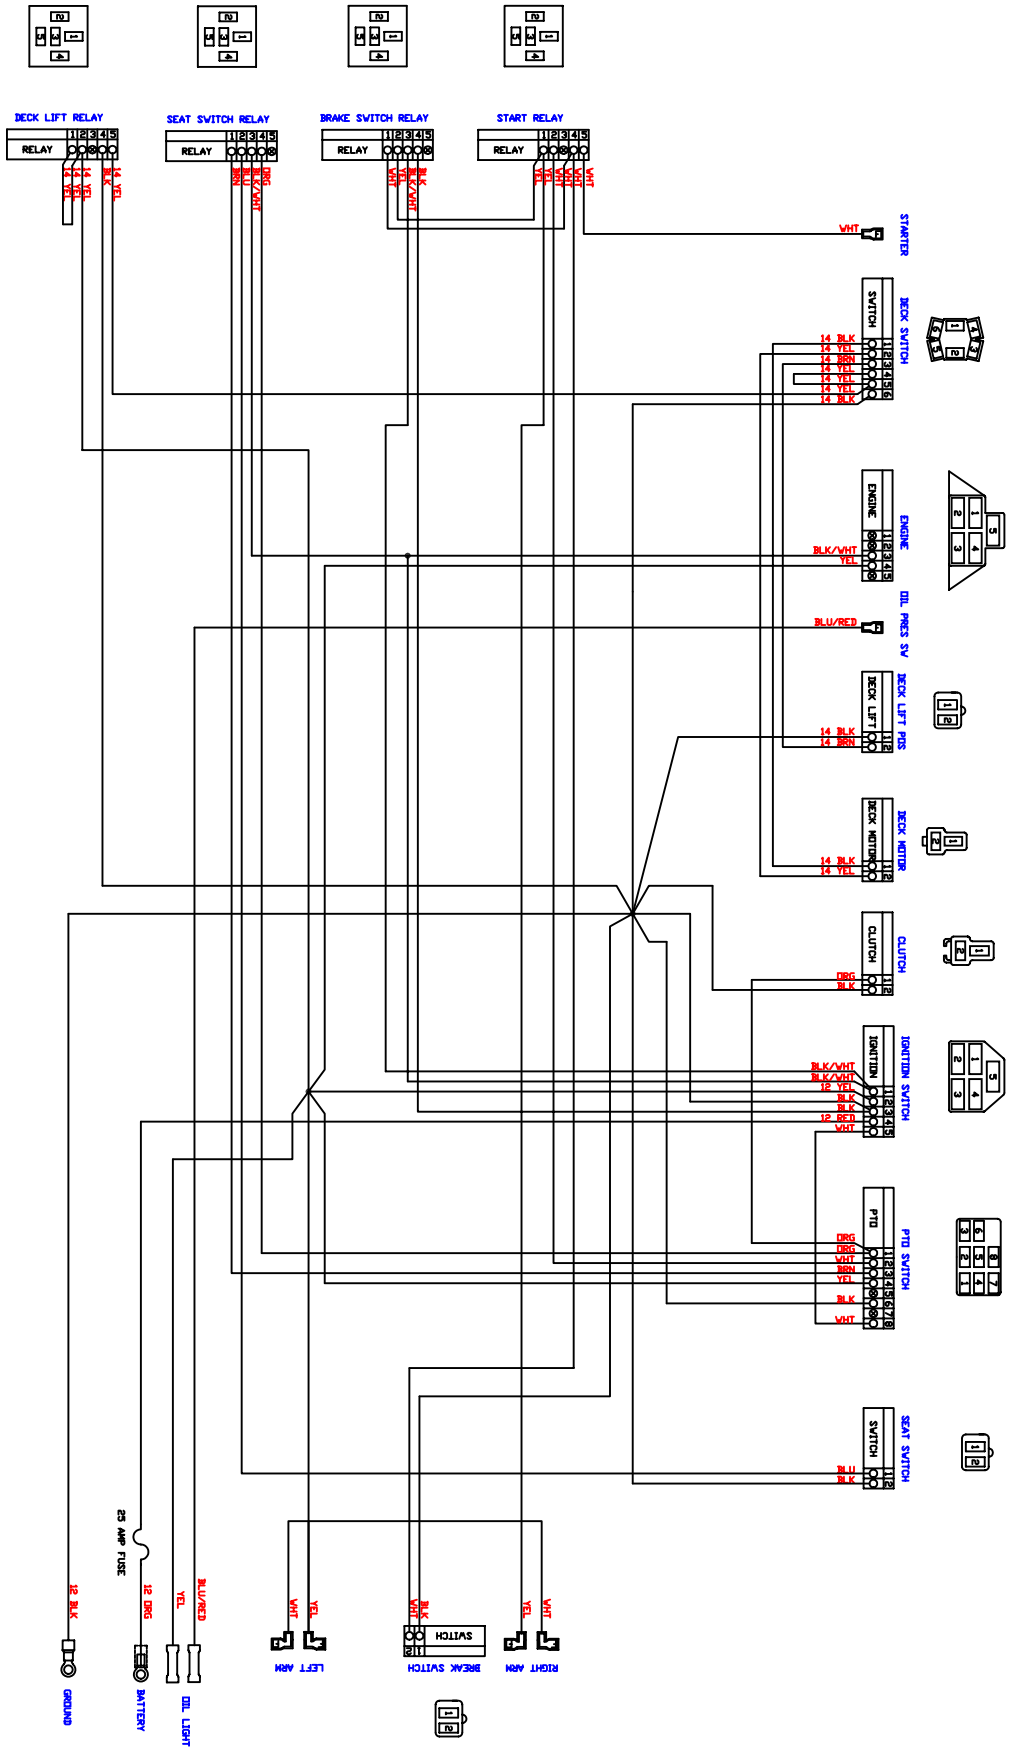

ALL WIRES 16GA UNLESS NOTED OTHERWISE.

ELECTREX, INC.
HUTCHINSON, KS

CUSTOMER: BAID BOV
THEIR P/N: 086-2008-00
DWG TITLE: SCHEMATIC
OUR P/N: 9199030SCHEMATIC

REVISION: A
DATE: 9/28/05

DRAWN BY: AND