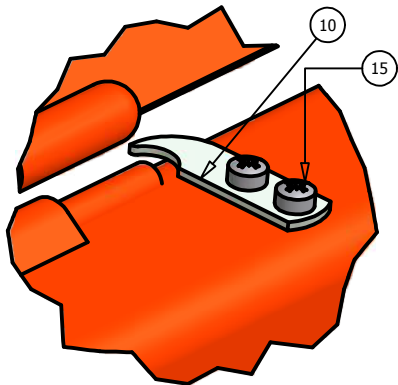

Floor Panel

DETAIL D

DETAIL B

DETAIL C

DETAIL A