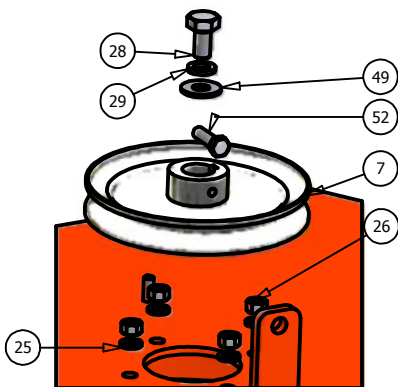

72" Deck

DETAIL D

DETAIL E

DETAIL A

DETAIL C

72" Deck			
ITEM	QTY	PART NUMBER	DESCRIPTION
1	1	041-1890-00	72" Deck Belt-B189
2	1	060-7205-00	72" Deck
3	3	038-7230-00	72" Fusion Blade
4	3	037-8000-00	Spindle
5	2	014-7204-00	Pulley Guard
6	1	034-2009-00	Deck Idler Spring
7	3	033-7203-00	7" Deck Pulley
8	2	033-6001-00	4 3/4" Idler Pulley
9	2	031-6028-00	Deck Support Arm (Right)
10	2	031-6027-00	Deck Support Arm (Left)
11	2	033-5001-00	5/ 3/4" Flat Idler Pulley
12	1	039-6936-00	Deck Idler Arm
13	2	048-6056-00	Turnbuckle (Toplink)
14	2	046-6044-00	Female Yoke
15	2	046-6048-00	Male Yoke
16	2	047-6047-00	3" Chain
17	4	045-6043-00	5/16" Knob
18	6	022-5234-00	Anti-Scalp Rollers
19	1	018-5311-00	5/8" x 4" Hex Bolt
20	2	019-6017-00	.635 ID Plastic Washer
21	1	024-6034-00	Grease Fitting (Drive-In Type)
22	2	032-6033-00	5/8" ID x 1 1/8" Brass Bushing
23	2	018-6036-00	1/2" x 2 1/2" Hex Bolt
24	5	018-6012-00	3/8" x 1 1/2" Hex Bolt
25	13	019-5037-00	3/8" Lock Washer
26	17	013-6014-00	3/8" Hex Nut
27	18	018-5040-00	3/8" x 1 1/4" Hex Bolt
28	3	018-6019-00	1/2" x 1 1/2" Fien Threas Bolt
29	3	019-5007-00	1/2" Lock Washer
30	3	018-6021-00	5/8" x 1.5" Fine Threaded Bolt
31	3	019-4807-00	5/8" Lock Washer
32	2	025-5338-00	1 1/2" Pulley Spacer
33	1	025-5339-00	1 3/4" Pulley Spacer
34	1	018-6054-00	1/2" x 3 1/2" Bolt
35	6	013-5300-00	1/2" Flange Nut
36	6	018-5015-00	5/16" x 1" Hex Bolt
37	6	018-5019-00	1/2" x 4" Bolt (Grade 8)
38	2	013-6058-00	3/4" Left Handed Nut
39	4	018-6059-00	5/8" x 2 1/2" Hex Bolt
40	4	013-7021-00	5/8" Nylock Nut
41	2	013-6051-00	3/8" Fine Threaded Jam Nut
42	12	013-5041-00	3/8" Nylock Nut
43	2	019-5029-00	3/8" Flat Washer
44	3	018-5250-00	3/8" x 3/4" Hex Bolt
45	2	019-6042-00	.360 ID Plastic Washer
46	2	013-8047-00	5/16" Nylock Nut
47	4	019-5010-00	1/2" Brass Washer
48	2	018-7050-00	1/2" x 4 1/2" Bolt
49	3	019-6020-00	1/2" Cupped Washer
50	14	013-8050-00	1/2" Flange Lock Nut
51	1	025-5337-00	1 1/4" Pulley Spacer
52	3	030-6029-00	3/8" Set Screw
53	1	039-4880-00	2007Hanger Plate
54	1	210-6005-00	Rubber Side Discharge
55	5	018-5020-00	5/16" x 1 1/2" Carriage Bolt
56	5	013-8049-00	5/16" Flange Nut
57	1	039-4881-00	2007 Lower Hanger Plate