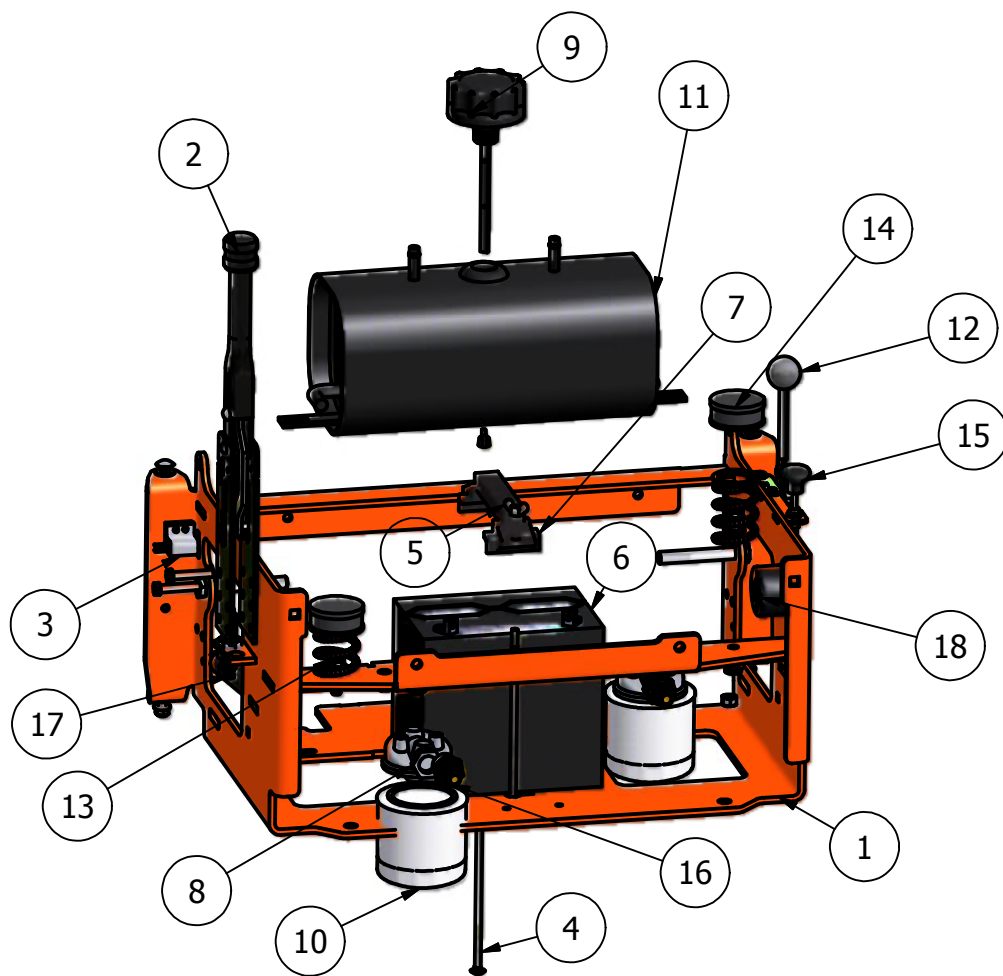

Floor Panel

DETAIL D

DETAIL B

DETAIL C

DETAIL A

Parts List			
ITEM	QTY	PART NUMBER	DESCRIPTION
1	1	071-3000-00	Suspension Seat (All Lightning)
2	1	071-2010-00	Seat (23hp & 30hp Pup Models)
3	1	014-2006-00	Cooler Cover
4	1	081-2006-00	Pup Floor Mat
5	1	064-2005-00	Floor Board Cable
6	1	026-2006-00	Seat Plate
7	1	079-5340-00	Pup Floor Panel
8	4	029-7029-00	Floor Rubber Bumper
9	4	014-9000-00	Frame Plug
10	1	058-2000-00	Floor Panel Stop
11	1	040-6060-00	#9 Hit Clip (Seat Latch)
12	1	019-7040-00	1/4" Flat Washer
13	1	030-7040-00	1/4" x 1" Self Tapping Screw
14	1	018-8064-00	1/4"x5/8" Button Head Bolt
15	2	030-3050-00	#10 x 1/2" Self Taping Screw
16	2	018-8065-00	5/16"x1" Carriage Bolt
17	10	013-8049-00	5/16"Nylock Flange Nut
18	1	013-8039-00	1/4" Hex Nut
19	1	019-4008-00	1/4" Lock Washer
20	2	019-6042-00	.360 ID Plastic Washer

2009 Seat Frame

Parts List			
ITEM	QTY	PART NUMBER	DESCRIPTION
1	1	080-6010-00	Seat Frame
2	1	069-8054-00	Brake Lever
3	3	077-8073-00	Safety Switch
4	2	018-8051-00	8" Stove Bolt (Diesel Gets 9")
5	2	013-8051-00	1/4" Wing Nut
6	1	068-8049-00	Battery
7	1	043-8929-00	Battery Hold-Down
8	2	062-8013-00	Filter Head
9	1	066-8050-00	Hydraulic Tank Cap
10	2	063-8014-00	Hydraulic Filter
11	1	067-2009-00	Steel Hydraulic Tank
12	1	055-8017-00	Throttle (32HP Briggs 055-8021-00)
13	2	034-8045-00	Seat Spring
14	2	014-8045-00	1 1/2" Spring Cap Cover
15	1	054-8016-00	Choke (All Kohlers 054-8017-00)
16	4	024-5050-00	Filter Head Fitting
17	1	064-8055-00	Brake Cable Short (Long)
18	1	029-8059-00	Buzzer 26 & 27 HP Kawasaki