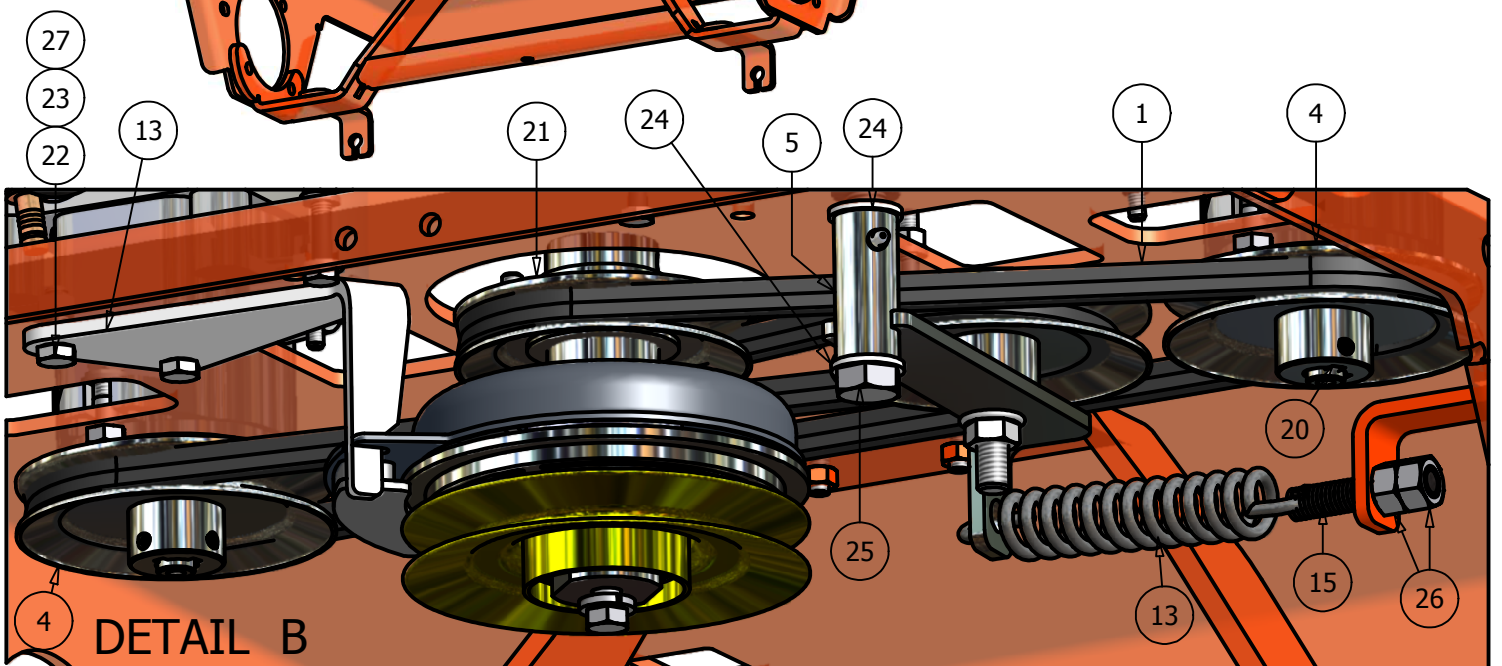

For more detail concerning clutch assembly, refer to the table of context and look for the clutch stack page.