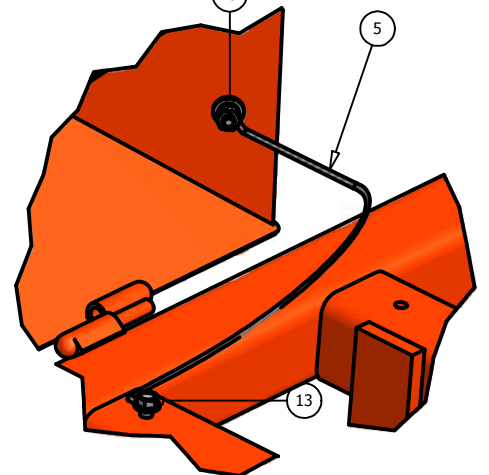

Floor Panel

DETAIL D

DETAIL B

DETAIL C

DETAIL A

Parts List			
ITEM	QTY	PART NUMBER	DESCRIPTION
1	1	071-3000-00	Suspension Seat (All Lightning)
2	1	071-2010-00	Seat (23hp & 30hp Pup Models)
3	1	014-2006-00	Cooler Cover
4	1	081-2006-00	Pup Floor Mat
5	1	064-2005-00	Floor Board Cable
6	1	026-2006-00	Seat Plate
7	1	079-5340-00	Pup Floor Panel
8	4	029-7029-00	Floor Rubber Bumper
9	4	014-9000-00	Frame Plug
10	1	058-2000-00	Floor Panel Stop
11	1	040-6060-00	#9 Hit Clip (Seat Latch)
12	1	019-7040-00	1/4" Flat Washer
13	1	030-7040-00	1/4" x 1" Self Tapping Screw
14	1	018-8064-00	1/4"x5/8" Button Head Bolt
15	2	030-3050-00	#10 x 1/2" Self Taping Screw
16	2	018-8065-00	5/16"x1" Carriage Bolt
17	10	013-8049-00	5/16"Nylock Flange Nut
18	1	013-8039-00	1/4" Hex Nut
19	1	019-4008-00	1/4" Lock Washer
20	2	019-6042-00	.360 ID Plastic Washer

2009 Seat Frame

Parts List			
ITEM	QTY	PART NUMBER	DESCRIPTION
1	1	080-6010-00	Seat Frame
2	1	069-8054-00	Brake Lever
3	3	077-8073-00	Safety Switch
4	2	018-8051-00	8" Stove Bolt (Diesel Gets 9")
5	2	013-8051-00	1/4" Wing Nut
6	1	068-8049-00	Battery
7	1	043-8929-00	Battery Hold-Down
8	2	062-8013-00	Filter Head
9	1	066-8050-00	Hydraulic Tank Cap
10	2	063-8014-00	Hydraulic Filter
11	1	067-2009-00	Steel Hydraulic Tank
12	1	055-8017-00	Throttle (32HP Briggs 055-8021-00)
13	2	034-8045-00	Seat Spring
14	2	014-8045-00	1 1/2" Spring Cap Cover
15	1	054-8016-00	Choke (All Kohlers 054-8017-00)
16	4	024-5050-00	Filter Head Fitting
17	1	064-8055-00	Brake Cable Short (Long)
18	1	029-8059-00	Buzzer 26 & 27 HP Kawasaki