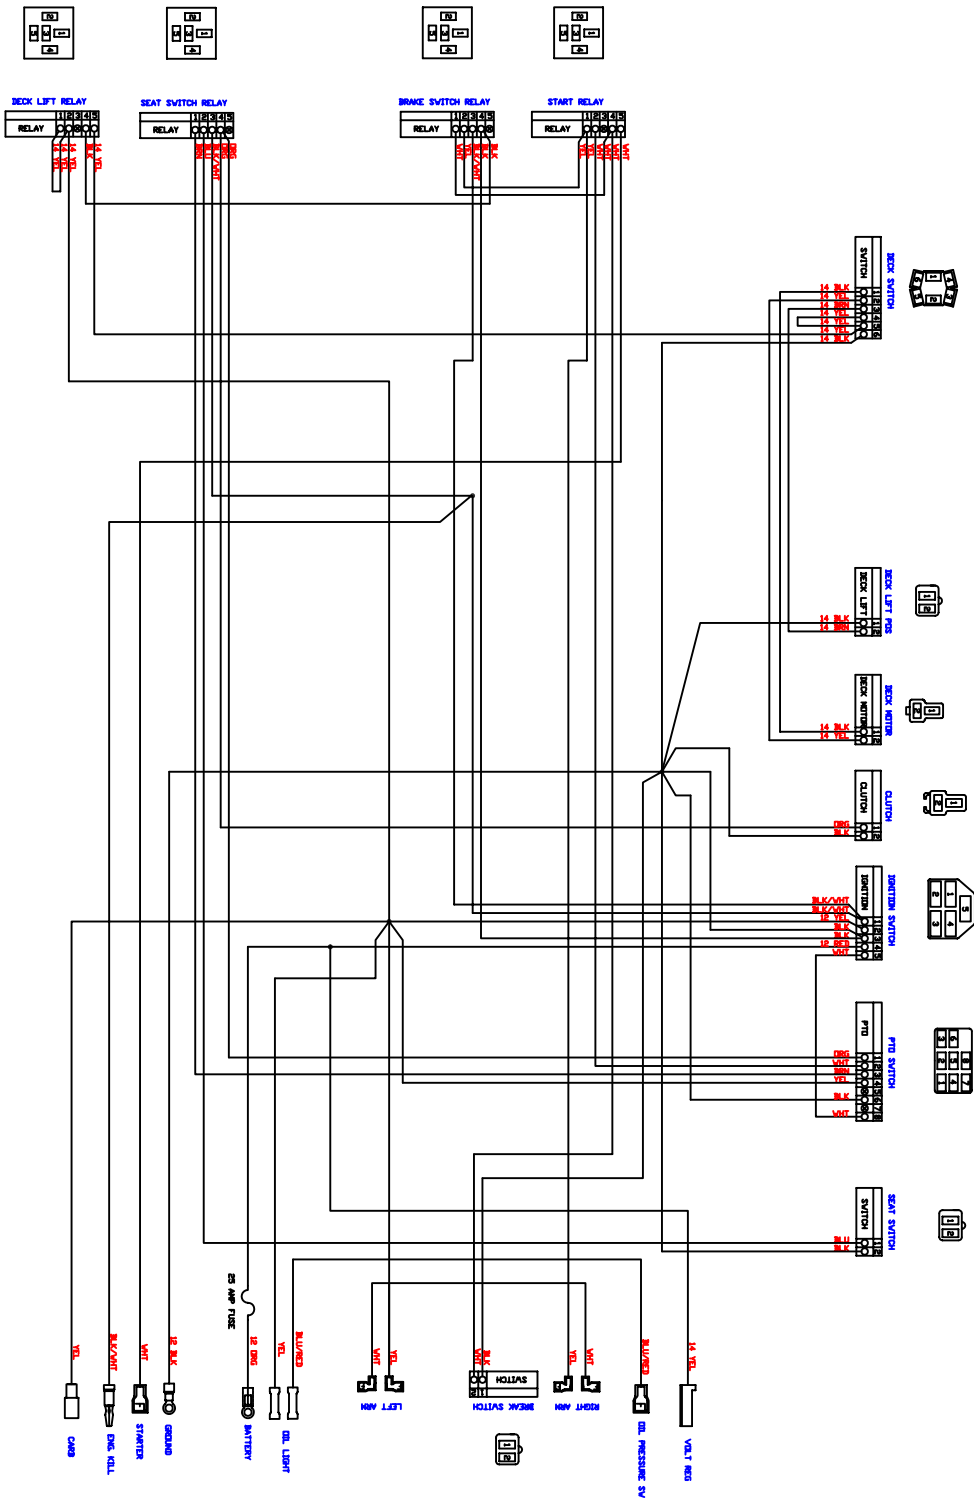

ELECTREX, INC.

HUTCHINSON, KS

CUSTOMER: BAID BOY

THEIR P/N: 086-0045-00

DWG TITLE: SCHEMATIC

OUR P/N: 919803ZSCHEMATIC

P. 1 OF 1 REVISION: -

DRAWN BY: DW DATE: 2/19/08