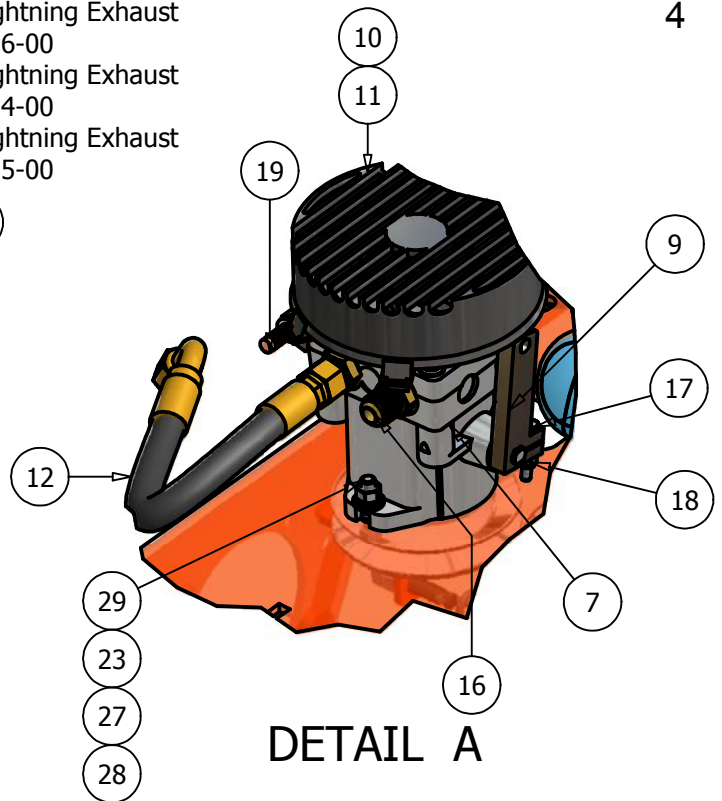

- 23hp Vanguard Engine (Shown)
- 30hp Kohler Engine 015-0030-00
- 26hp Kawasaki Engine 015-3000-00
- 32hp Vanguard Engine 015-0032-00
- 31hp Kawasaki Engine 015-0031-00

- 23hp Pup Exhaust (Shown)
- 26hp Lightning Exhaust 015-0006-00
- 32hp Lightning Exhaust 015-0034-00
- 31hp Lightning Exhaust 015-0035-00

- 10A Pump (Shown)
- 12A Pump: 26hp and 32hp Lightning Models
  050-3050-00 Right Pump
  050-3000-00 Left Pump