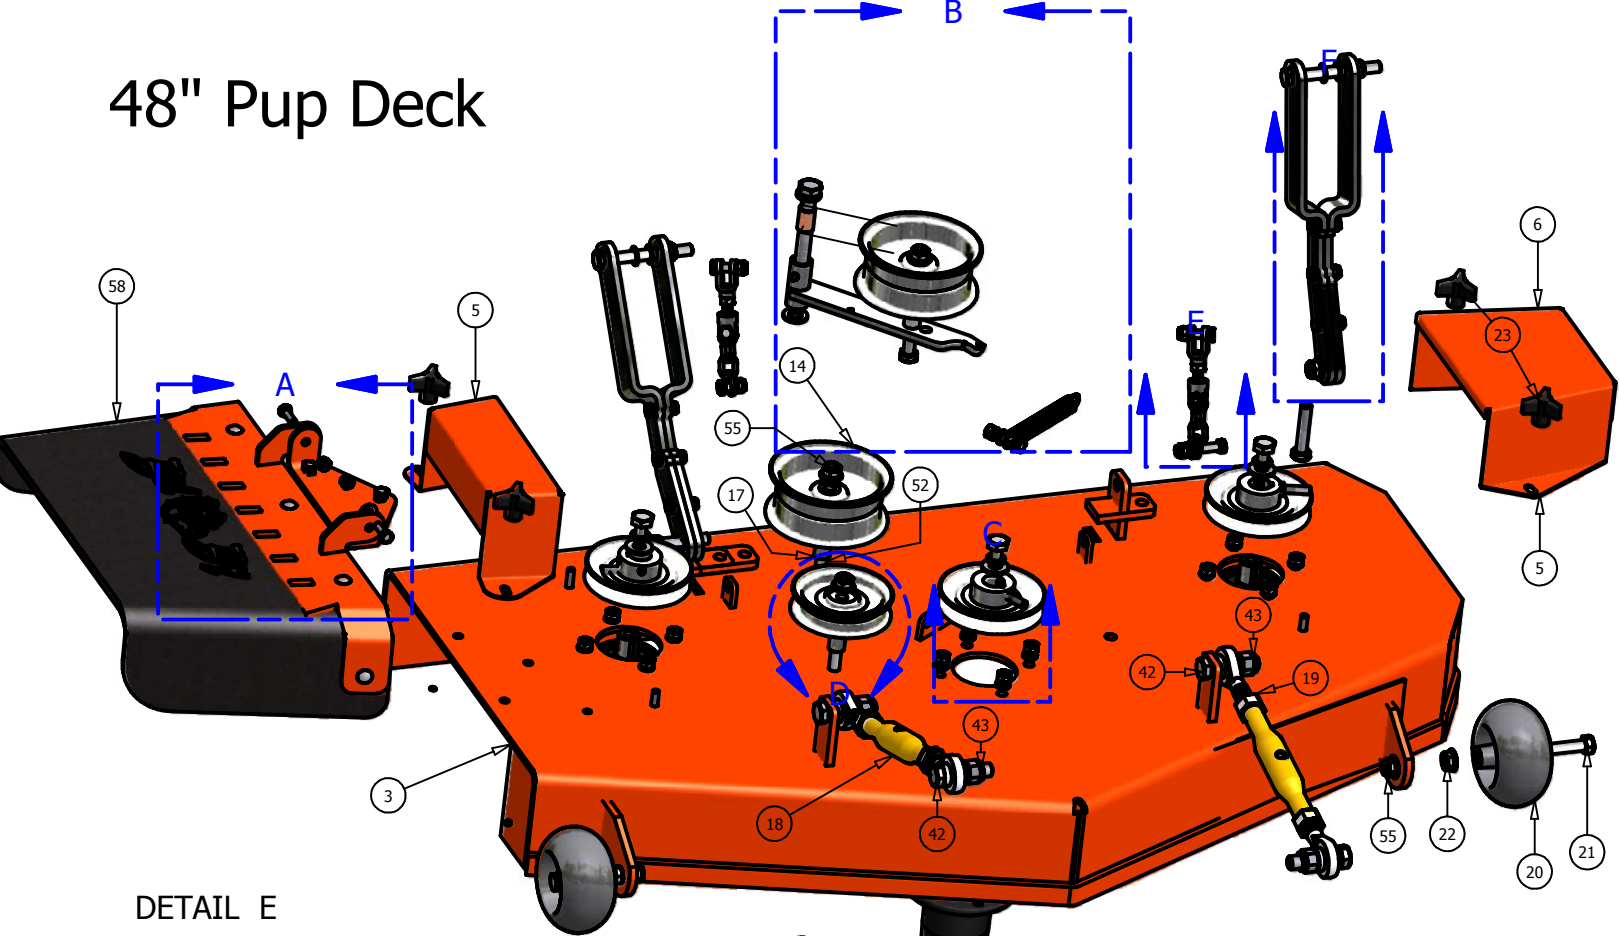

Belt			
ITEM	QTY	PART NUMBER	DESCRIPTION
1	1	041-5048-00	Pump Belt
2	1	033-5034-00	4 3/4" Motor Pulley
3	2	033-5003-00	5" Pump Pulley
4	1	013-7021-00	5/8" Nylock Nut
5	2	042-5301-00	5mm x 1 Key
6	1	030-6029-00	3/8" Set Screw
7	1	034-5039-00	Pump Idler Spring 6"
8	1	024-6034-00	Grease Fitting (Drive-In Type)
9	2	019-6017-00	.635 ID Plastic Washer
10	1	018-5311-00	5/8" x 4" Hex Bolt
11	1	018-2004-00	Spring Tensioner
12	2	013-7018-00	1/2" Hex Nut

DETAIL A

DETAIL B

48" Pup Deck

DETAIL E

DETAIL D

DETAIL F

DETAIL B

DETAIL C