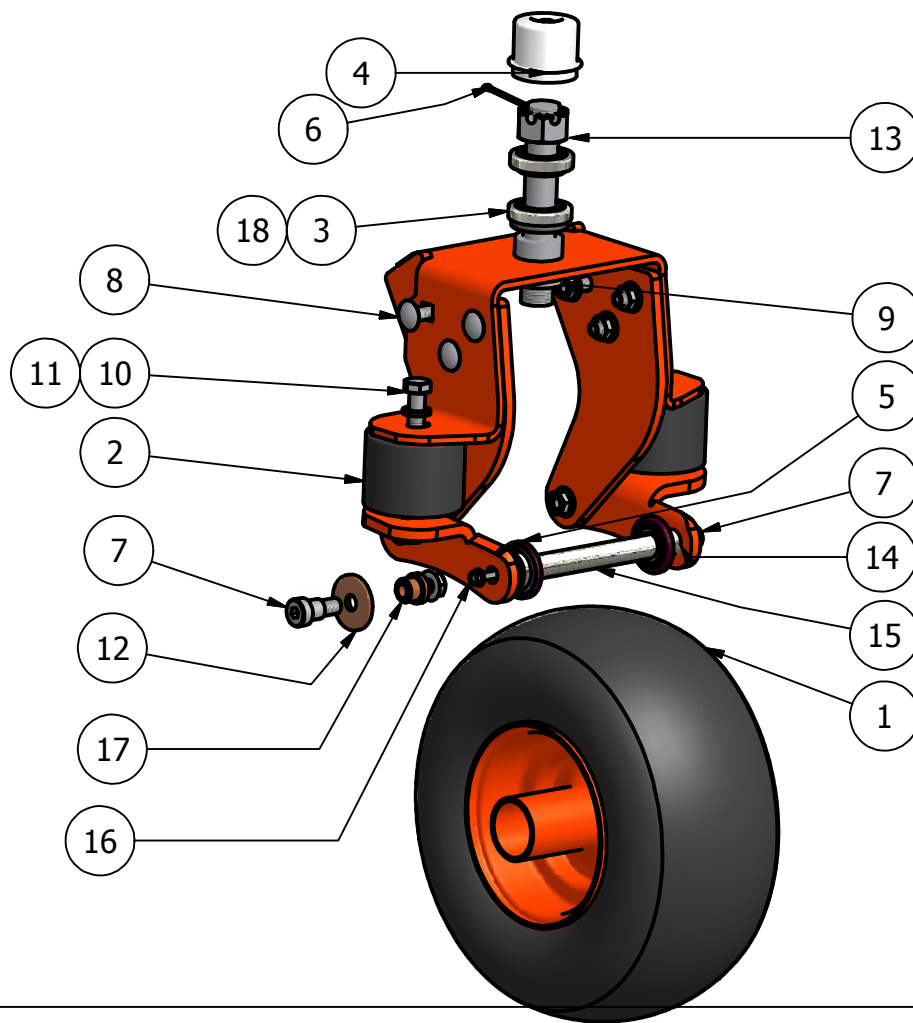

Parts List

ITEM	QTY	PART NUMBER	DESCRIPTION
1	1	022-3060-00	13"x6.50-6 Tire &Wheel
2	2	032-9002-00	Rubber Isolator
3	2	010-7001-00	Bearing
4	1	014-7005-00	Dust Cover
5	2	022-7010-00	5/8" Bearing
6	1	020-7022-00	Cotter Pin
7	2	018-3001-00	5/8"x5/8" Shoulder Bolt
8	6	018-3003-00	1/2"x1 1/4"Carrige Bolt
9	8	013-5300-00	1/2" Flange Nut
10	4	018-5006-00	1/2" 1 1/2" Hex Bolt
11	4	019-5007-00	1/2" Lock Washer
12	2	019-5038-00	5/8" Flat Washer
13	1	013-7004-00	1" Fine Threaded Castle Nut
14	2	025-7036-00	1/2" ' Collar Spacer
15	1	025-5202-00	7"x 1/2" ID Tire Spacer
16	1	018-3002-00	1/2" x 10" Bolt
17	2	032-5052-00	5/8" Shoulder Bushing
18	2	011-7002-00	Race