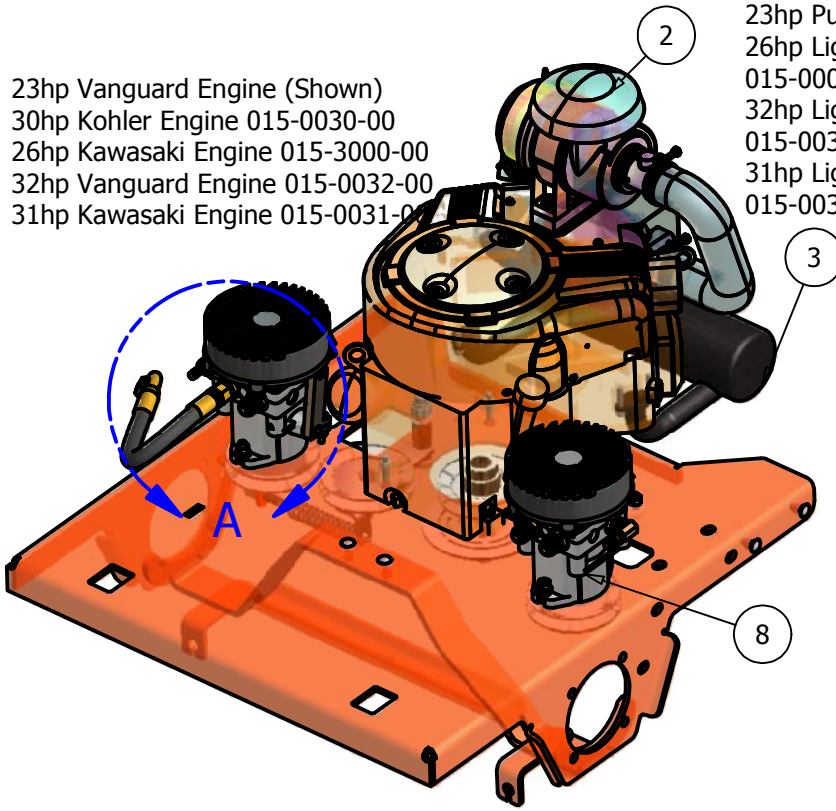

- 23hp Vanguard Engine (Shown)
- 30hp Kohler Engine 015-0030-00
- 26hp Kawasaki Engine 015-3000-00
- 32hp Vanguard Engine 015-0032-00
- 31hp Kawasaki Engine 015-0031-00

- 23hp Pup Exhaust (Shown)
- 26hp Lightning Exhaust 015-0006-00
- 32hp Lightning Exhaust 015-0034-00
- 31hp Lightning Exhaust 015-0035-00

- 10A Pump (Shown)
- 12A Pump: 26hp and 32hp Lightning Models
  050-3050-00 Right Pump
  050-3000-00 Left Pump