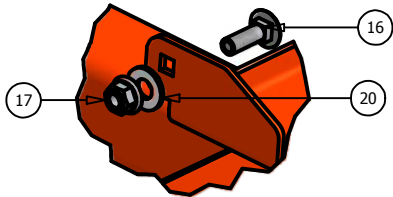

Floor Panel

DETAIL D

DETAIL B

DETAIL C

DETAIL A