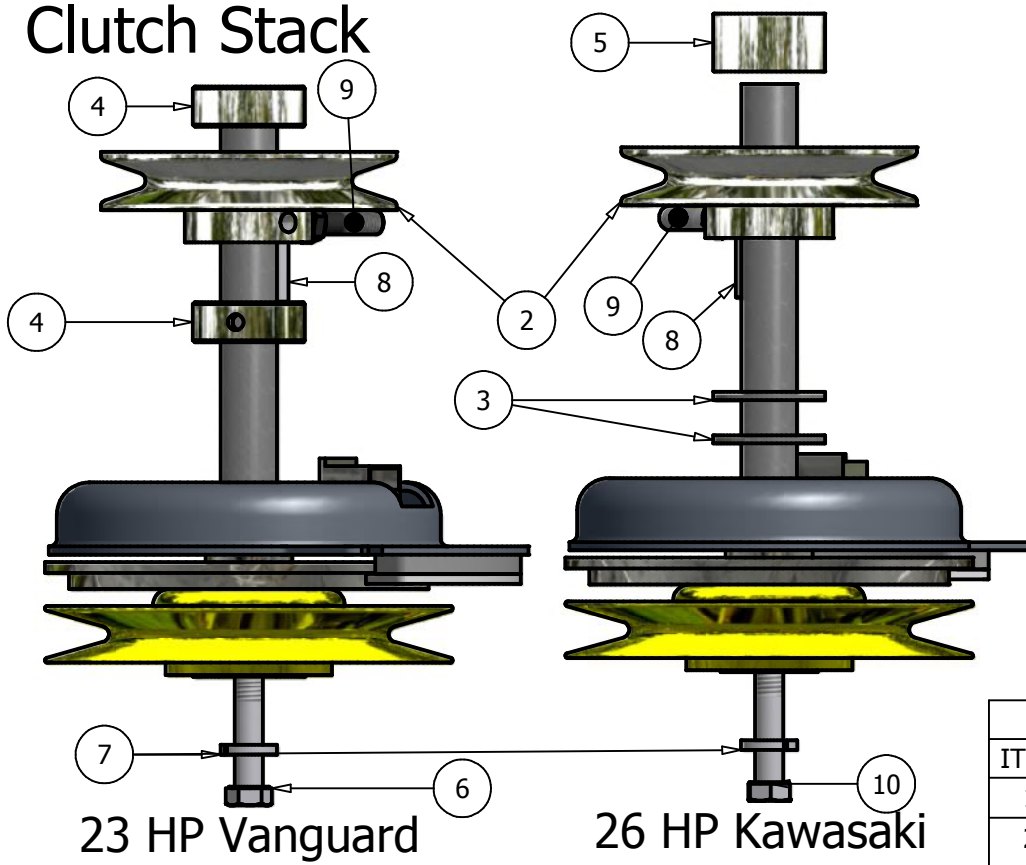

Clutch Stack