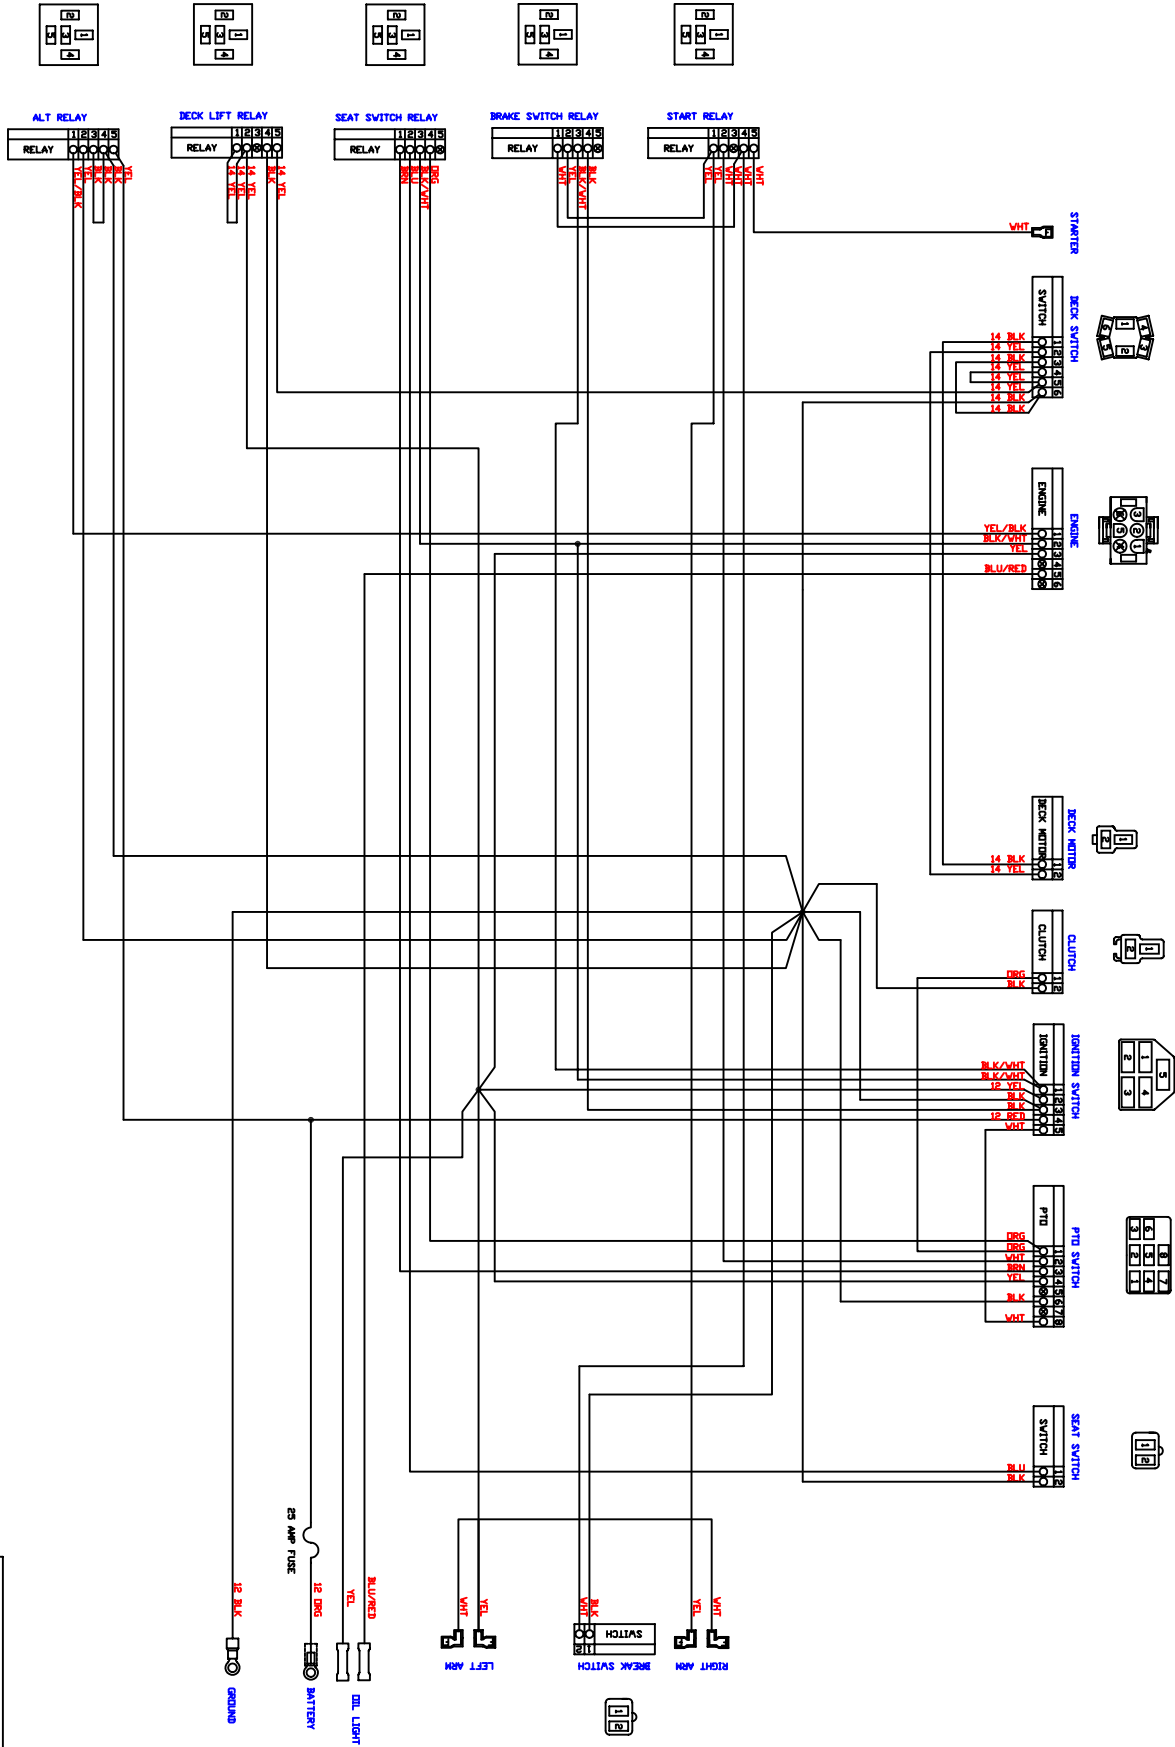

ALL VIEWS 1604 UNLESS NOTED OTHERWISE.

ELECTREX, INC.
HUTCHINSON, KS

CUSTOMER: BA00 B0Y
THEIR P/N: 086-2050-00
DWG TITLE: SCHEMATIC
OUR P/N: 9199028SCHMATIC

REV. 1
DATE: 9/28/05

DRAWN BY: AND