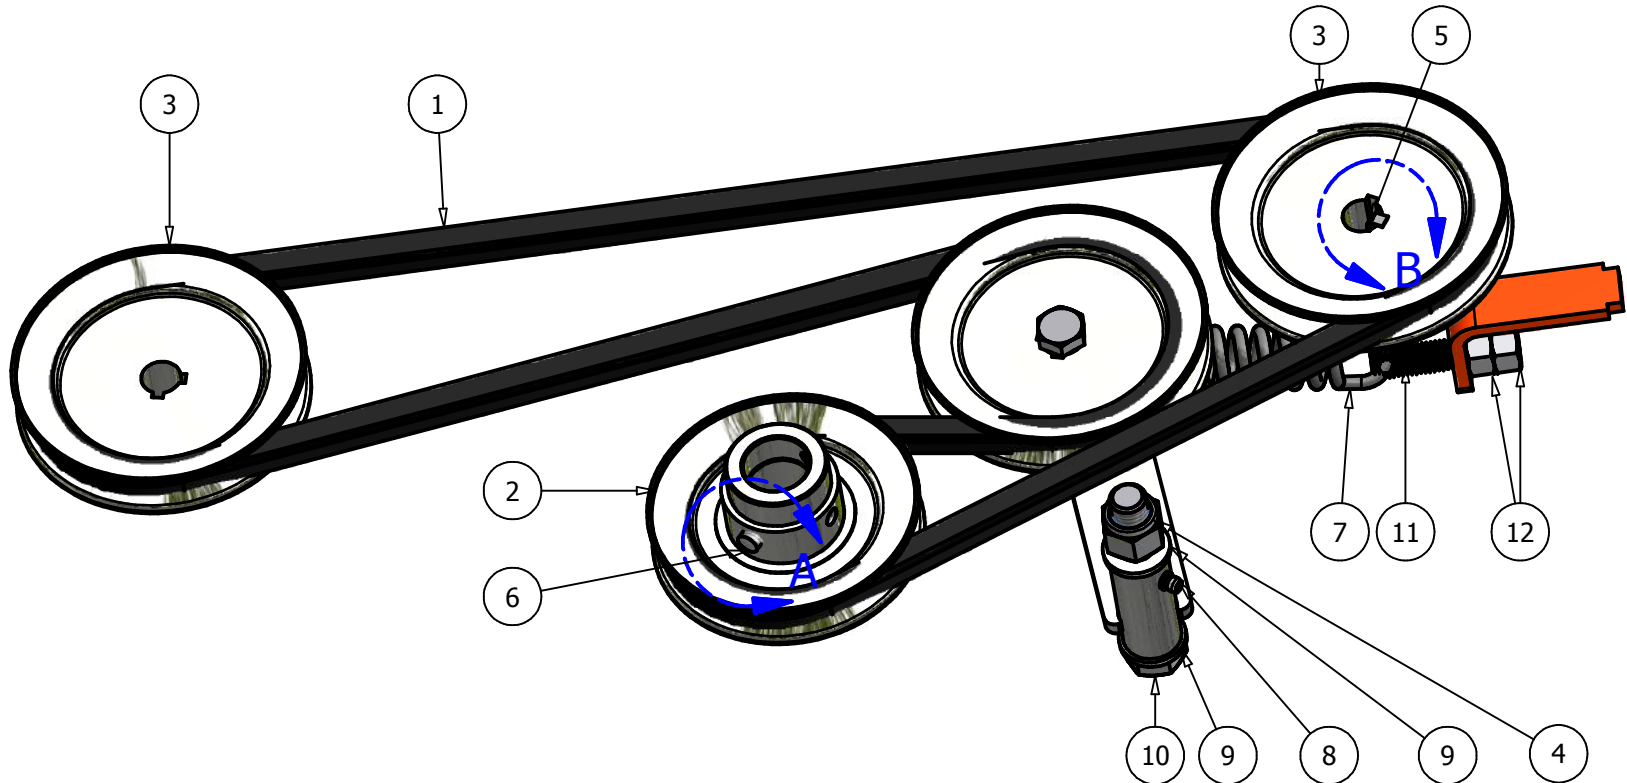

Belt			
ITEM	QTY	PART NUMBER	DESCRIPTION
1	1	041-5048-00	Pump Belt
2	1	033-5034-00	4 3/4" Motor Pulley
3	2	033-5003-00	5" Pump Pulley
4	1	013-7021-00	5/8" Nylock Nut
5	2	042-5301-00	5mm x 1 Key
6	1	030-6029-00	3/8" Set Screw
7	1	034-5039-00	Pump Idler Spring 6"
8	1	024-6034-00	Grease Fitting (Drive-In Type)
9	2	019-6017-00	.635 ID Plastic Washer
10	1	018-5311-00	5/8" x 4" Hex Bolt
11	1	018-2004-00	Spring Tensioner
12	2	013-7018-00	1/2" Hex Nut