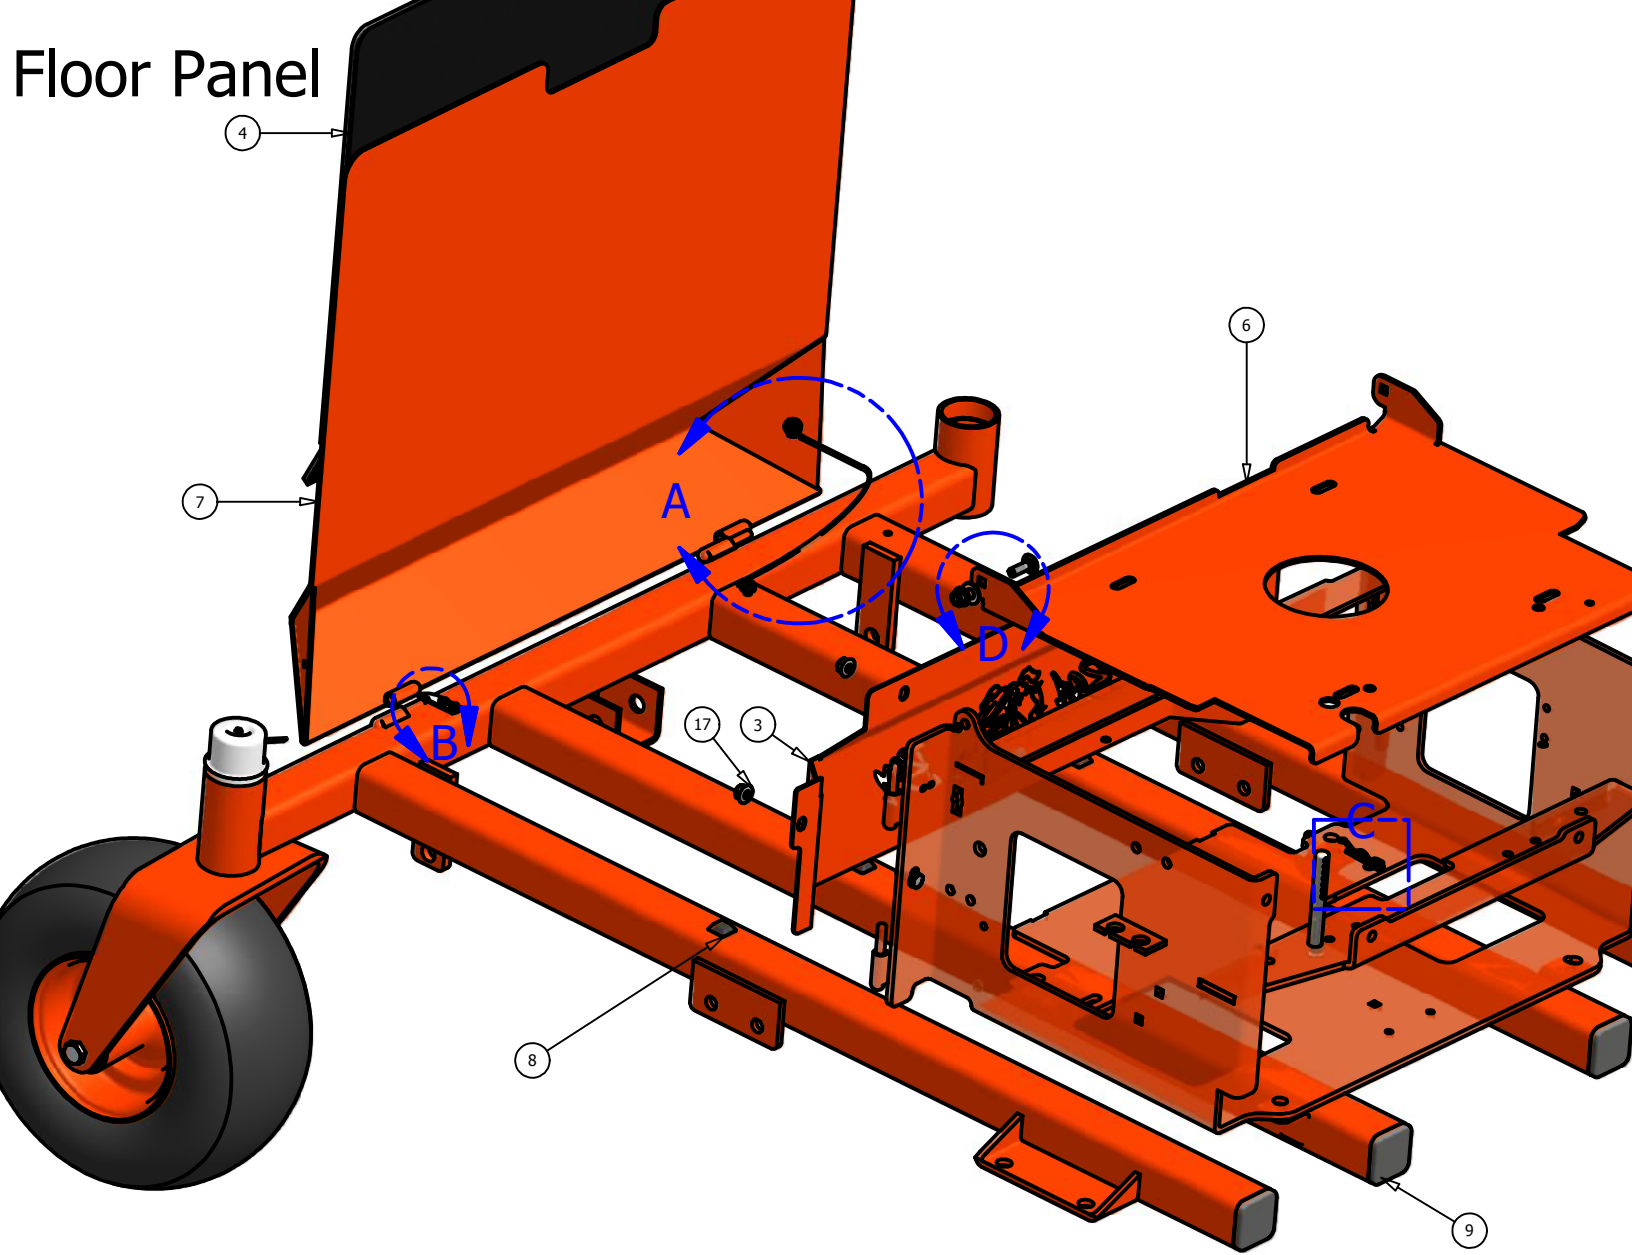

Floor Panel

DETAIL D

DETAIL B

DETAIL C

DETAIL A

Parts List			
ITEM	QTY	PART NUMBER	DESCRIPTION
1	1	071-3000-00	Suspension Seat (All Lightning)
2	1	071-2010-00	Seat (23hp & 30hp Pup Models)
3	1	014-2006-00	Cooler Cover
4	1	081-2006-00	Pup Floor Mat
5	1	064-2005-00	Floor Board Cable
6	1	026-2006-00	Seat Plate
7	1	079-5340-00	Pup Floor Panel
8	4	029-7029-00	Floor Rubber Bumper
9	4	014-9000-00	Frame Plug
10	1	058-2000-00	Floor Panel Stop
11	1	040-6060-00	#9 Hit Clip (Seat Latch)
12	1	019-7040-00	1/4" Flat Washer
13	1	030-7040-00	1/4" x 1" Self Tapping Screw
14	1	018-8064-00	1/4"x5/8" Button Head Bolt
15	2	030-3050-00	#10 x 1/2" Self Taping Screw
16	2	018-8065-00	5/16"x1" Carriage Bolt
17	10	013-8049-00	5/16"Nylock Flange Nut
18	1	013-8039-00	1/4" Hex Nut
19	1	019-4008-00	1/4" Lock Washer
20	2	019-6042-00	.360 ID Plastic Washer