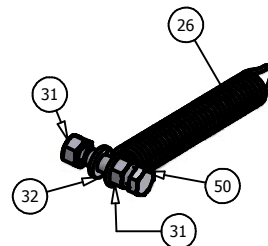

48" Pup Deck			
ITEM	QTY	PART NUMBER	DESCRIPTION
1	1	041-1420-00	48" Deck Belt
2	3	038-4830-00	48" Fusion Blade
3	1	060-4800-00	48" Deck
4	1	206-6017-00	Discharge Chute Hanger
5	1	014-4801-00	48" Spindle Cover
6	1	014-6004-00	Spindle Cover
7	3	037-8000-00	Spindle
8	1	039-6936-00	Deck Idler Arm
9	1	018-5311-00	5/8" x 4" Hex Bolt
10	2	019-6017-00	.635 ID Plastic Washer
11	2	032-6033-00	5/8" ID x 1 1/8" Brass Bushing
12	1	033-6001-00	4 3/4" Idler Pulley
13	3	033-6003-00	5" Dsck Pulley
14	2	033-5001-00	5 3/4" Deck Idler Pulley
15	1	025-5337-00	1 1/4" Pulley Spacer
16	1	025-5338-00	Turnbuckle
17	1	025-5339-00	3/4" Left Handed Nut
18	2	048-6056-00	Anti-Scalp Roller
19	2	013-6058-00	1/2" x 4" Bolt
20	4	022-5234-00	1/2" Flange Nut
21	4	018-5019-00	5/16" Knob
22	4	013-5300-00	Deck Support Arm (Left)
23	4	045-6043-00	Deck Support Arm (Right)
24	2	034-2009-00	Deck Idler Spring
25	2	031-5352-00	Female Yoke
26	2	034-9035-00	Male Yoke
27	2	046-6044-00	3" Chain
28	3	046-6048-00	3/8" x 1 1/4" Hex Bolt
29	3	047-6047-00	3/8" Hex Nut
30	3	018-5040-00	3/8" Lock Washer
31	3	013-6014-00	1/2" x 1 1/2" Hex Bolt
32	12	019-5037-00	1/2" Lock Washer
33	2	018-5006-00	5/8" x 1 1/2" Bolt
34	3	019-5007-00	5/8" Lock Washer
35	6	018-6021-00	3/8" Nylock Nut
36	3	019-4807-00	1/2" x 4 1/2" Bolt
37	4	013-5041-00	1/2" Cupped Washer
38	4	018-7050-00	5/16" x 1" Hex Bolt
39	2	019-6020-00	1/2" x 2 1/2" Hex Bolt
40	2	018-5015-00	5/8" Nylock Nut
41	3	018-6036-00	3/8" Std NC Nylock Nut
42	3	018-6059-00	.360 ID Plastic Washer
43	2	013-7021-00	3/8" x 3/4" Hex Bolt
44	2	013-8047-00	3/8" Flat Washer
45	5	019-6042-00	3/8" x 1 1/2" Hex Bolt
46	2	018-5250-00	3/8" Fine threaded Jam Nut
47	2	013-5201-00	1/2" x 3 1/2" Bolt
48	1	018-6049-00	Grease Fitting
49	3	030-6029-00	3/8" Hex Bolt
50	11	013-8050-00	1/2" Flange Lock Nut
51	4	019-5010-00	1/2" Brass Washer
52	5	018-5020-00	5/16" x 1 1/2" Carriage Bolt
53	1	210-6005-00	Rubber Side Discharge
54	5	013-8049-00	5/16" Nylock Flange Nut
55	1	039-4870-00	2007 Hanger Plate
56	1	039-4871-00	2007 Lower Hanger Plate