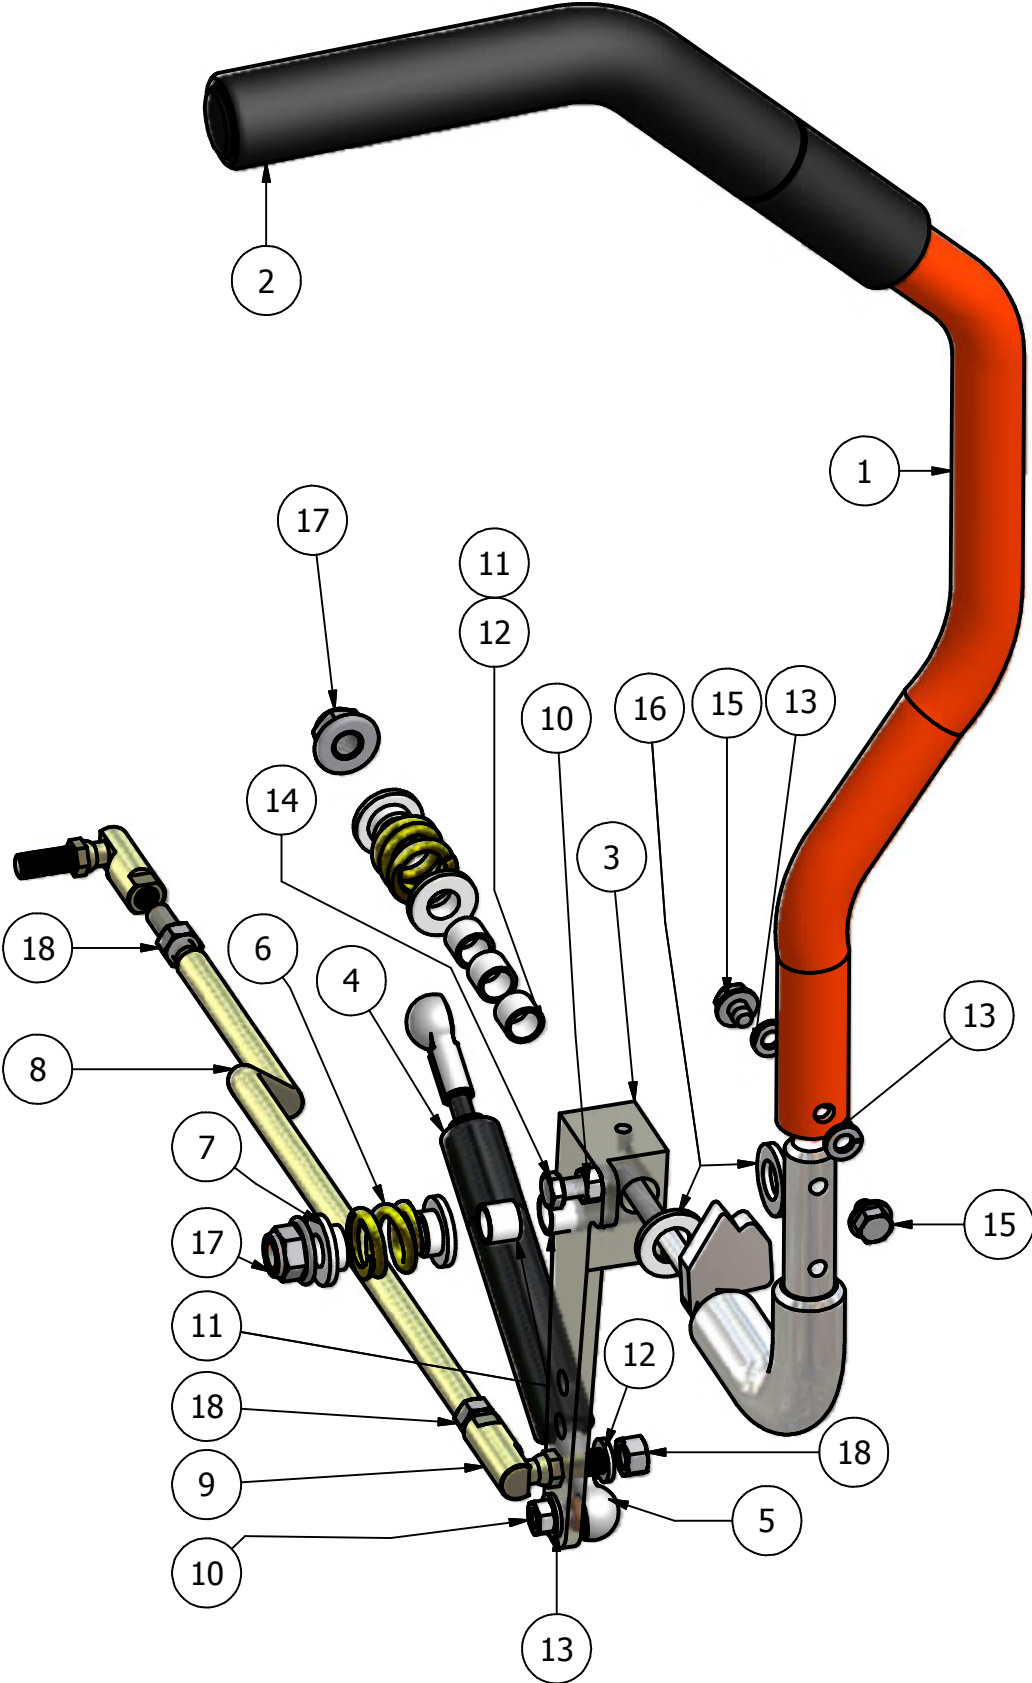

Drive Arms

Parts List			
ITEM	QTY	PART NUMBER	DESCRIPTION
1	1	031-8822-00/031-8821-00	Right Drive Arm/ Left
2	2	069-4010-00	Rubber Steering Handle
3	1	027-8819-00/027-8820-00	Left Drive Arm Lever Housing/Right
4	2	087-8080-00	Damper
5	2	018-2050-00	10MM Damper Ball Stud
6	4	034-8025-00	Drive Lever Spring
7	8	019-8027-00	.515 ID Nylon Shoulder Washer
8	2	035-5344-00	Push Rod
9	4	099-6046-00	3/8-24 Ball joint (female/male)
10	4	013-8043-00	5/16" Nut
11	10	032-8024-00	.507 ID Nylon Bushing
12	4	019-5037-00	3/8" Lock Washer
13	6	019-8051-00	5/16" Lock Washer
14	2	018-8063-00	5/16" x 3/4" Hex Bolt
15	4	018-2007-00	5/16" x 1/2" Flange Bolt
16	4	019-8054-00	.505 ID Plastic Washer
17	4	013-8050-00	1/2" Flange Lock Nut
18	8	013-6051-00	3/8" Fine Thread Nut