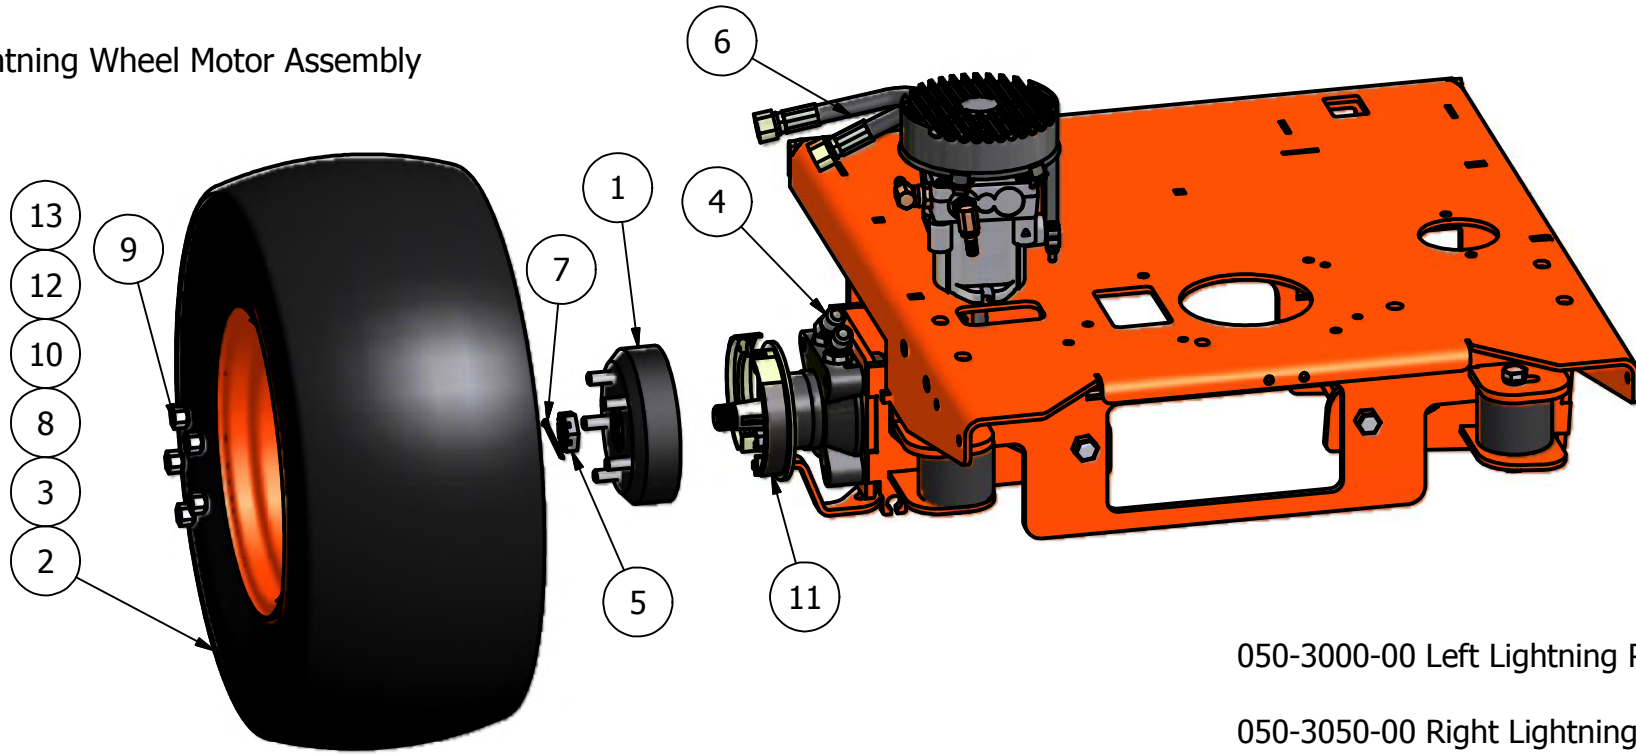

Lightning Wheel Motor Assembly

050-3000-00 Left Lightning Pump

050-3050-00 Right Lightning Pump

Hydraulic Hose For 48", 52" And, 60"
051-6000-00

Hydraulic Hose For 72"
051-6050-00

Parts List			
ITEM	QTY	PART NUMBER	DESCRIPTION
1	1	092-6000-00	Brake Drum
2	1	022-5450-00	24" Tire and Wheel Assembly
3	1	022-7061-00	12" Rim - 60"&72" Cut
4	2	024-2050-00	Hydraulic Fitting (Wheel Motor)
5	1	013-7004-00	Castle Nut
6	2	"Look At" Side Bar	Hydraulic Hose
7	1	020-7022-00	1/8"x2 1/4" Cotter Pin
8	1	022-5349-00	24x12-12 Tire 60"&72" Cut
9	5	013-3000-00	Lug Nuts
10	1	022-5352-00	23x10.50-12 Tire & Wheel
11	2	092-6050-00	Brake Pads
12	1	022-5351-00	23x10.50-12 Tire
13	1	022-7062-00	12" Rim 48" & 52" Cut