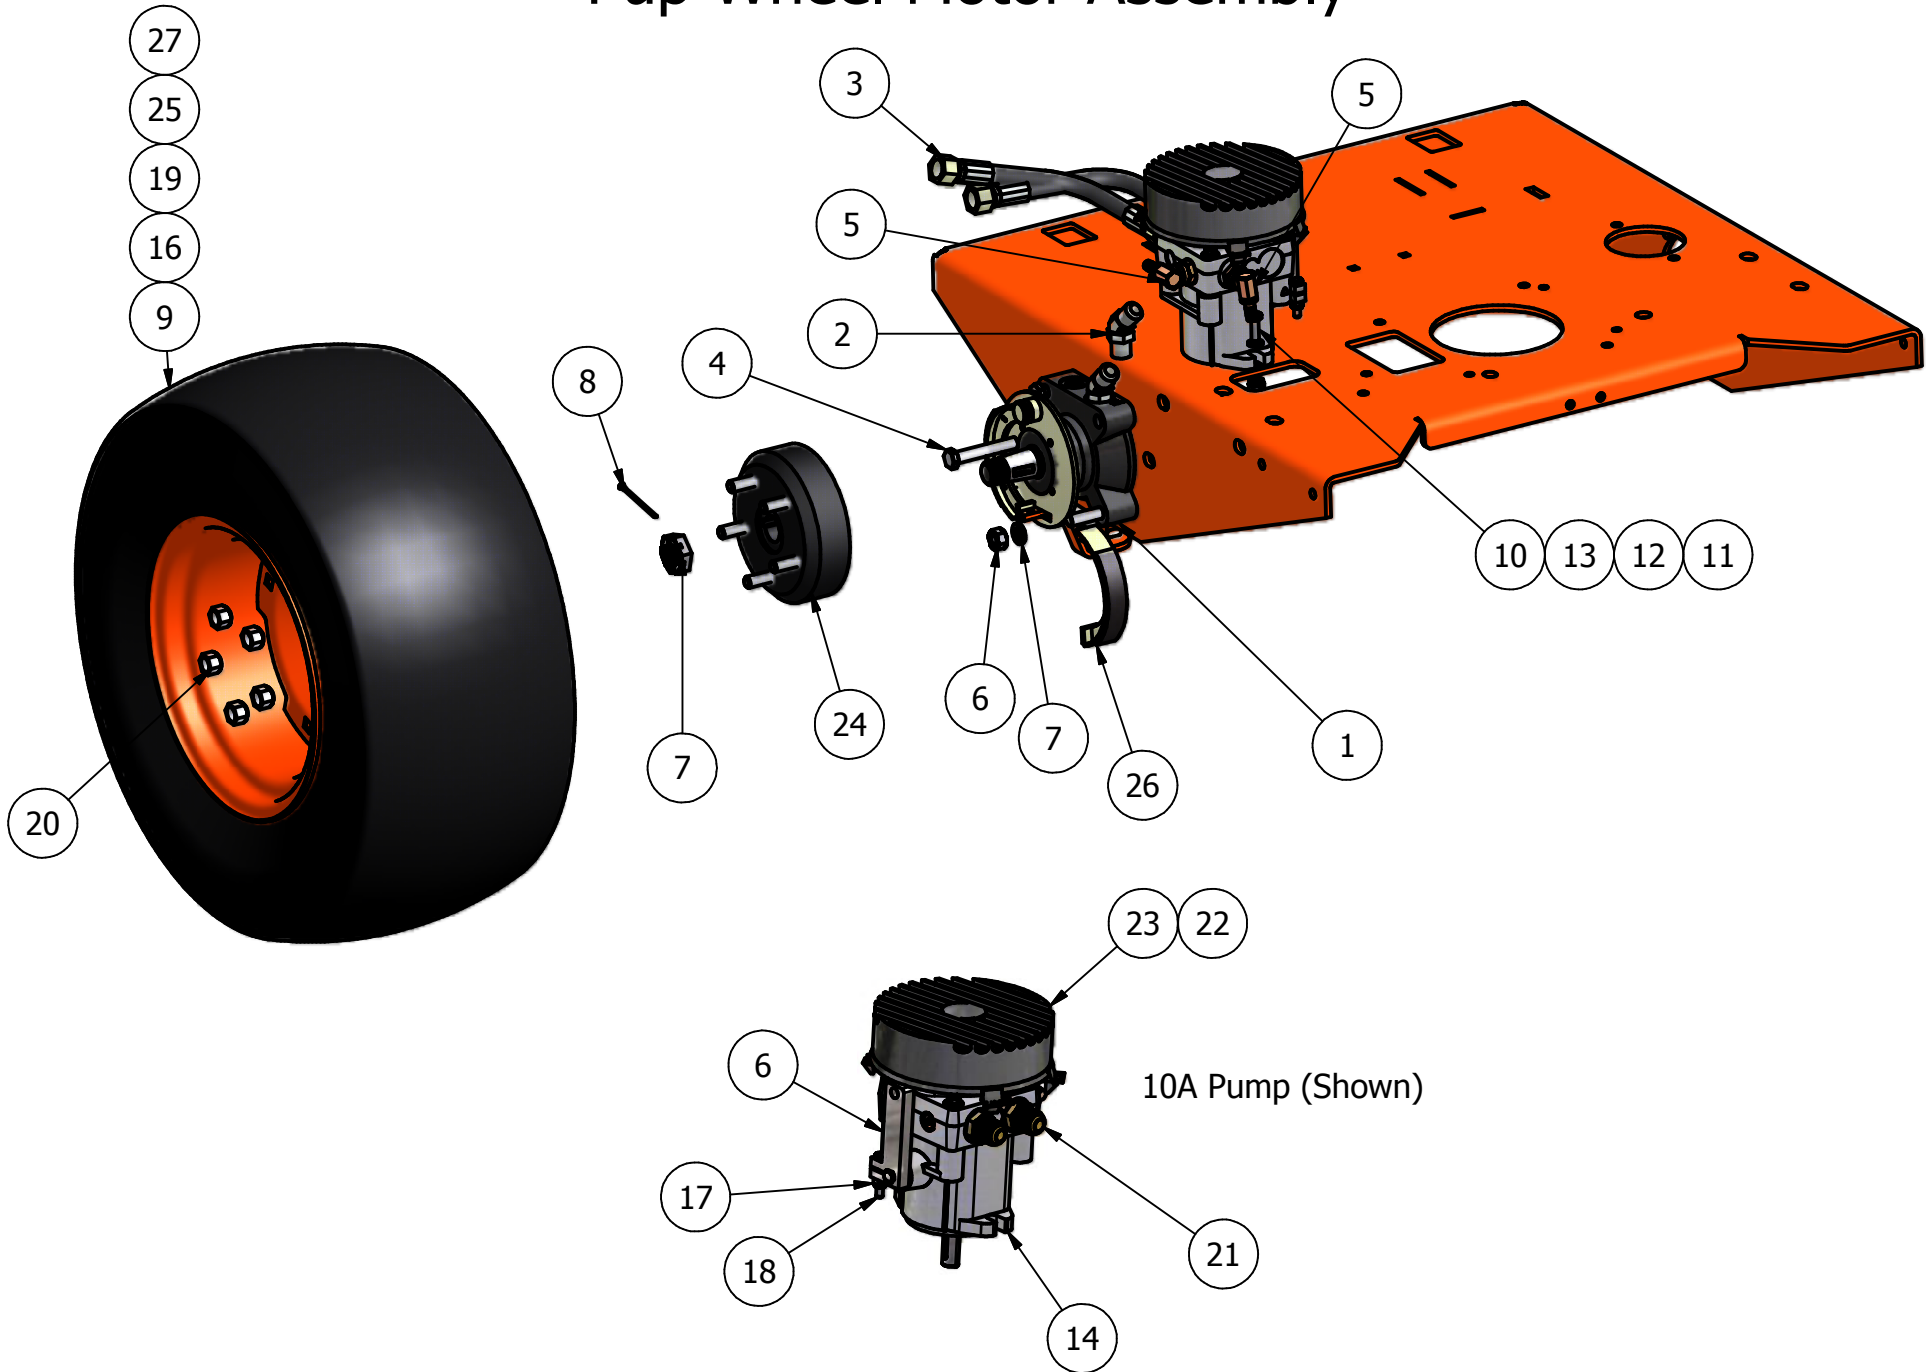

Pup Wheel Motor Assembly

Parts List			
ITEM	QTY	PART NUMBER	DESCRIPTION
1	1	015-2004-98/015-2005-98	Brake & Wheel Motor (Right)
2	2	024-0050-00	HYdraulic Fitting (Wheel Motor)
3	2	051-6000-00	Hydraulic Hose
4	4	018-7016-00	1/2" x 3" Hex Bolt
5	2	024-5206-00	3/8" x 9/16" Male Fitting
6	1	031-5333-00	Pup Pump Arm
7	1	013-7004-00	Castle Nut
8	1	020-7022-00	1/8" x 2 1/4" Cotter Pin
9	2	022-7061-00	12" Rim -60"&72" Cut
10	2	018-6012-00	3/8" x 1 1/2" Hex Bolt
11	2	013-6014-00	3/8" Hex Nut
12	2	019-4008-00	3/8" Lock Washer
13	2	019-5029-00	3/8" Flat Washer
14	1	050-5302-00	Hydraulic Pump (10A) Left
15	1	050-5303-00	Hydraulic Pump (10A) Right
16	2	022-5349-00	24 x 12-12 Tire 60"&72" Cut
17	1	013-8073-00	1/4" Nylock Nut
18	1	018-5005-00	1/4" x 1 1/2" Bolt Straight Thread
19	2	022-5450-00	24" Tire and Wheel Assembly
20	5	013-3000-00	Lug Nuts
21	2	024-5343-00	Hydraulic Fitting
22		015-9999-00	Hydraulic Fan
23	1	014-5500-00	Fan Guard
24	1	092-6000-00	Brake Drum
25	1	022-5352-00	23 x 10.50-12 Tire & Wheel
26	1	092-6050-00	Brake Pads
27	2	022-7062-00	12" Rim 48"&52" Cut
28	1	022-5351-00	23 x 10.50-12 Tire