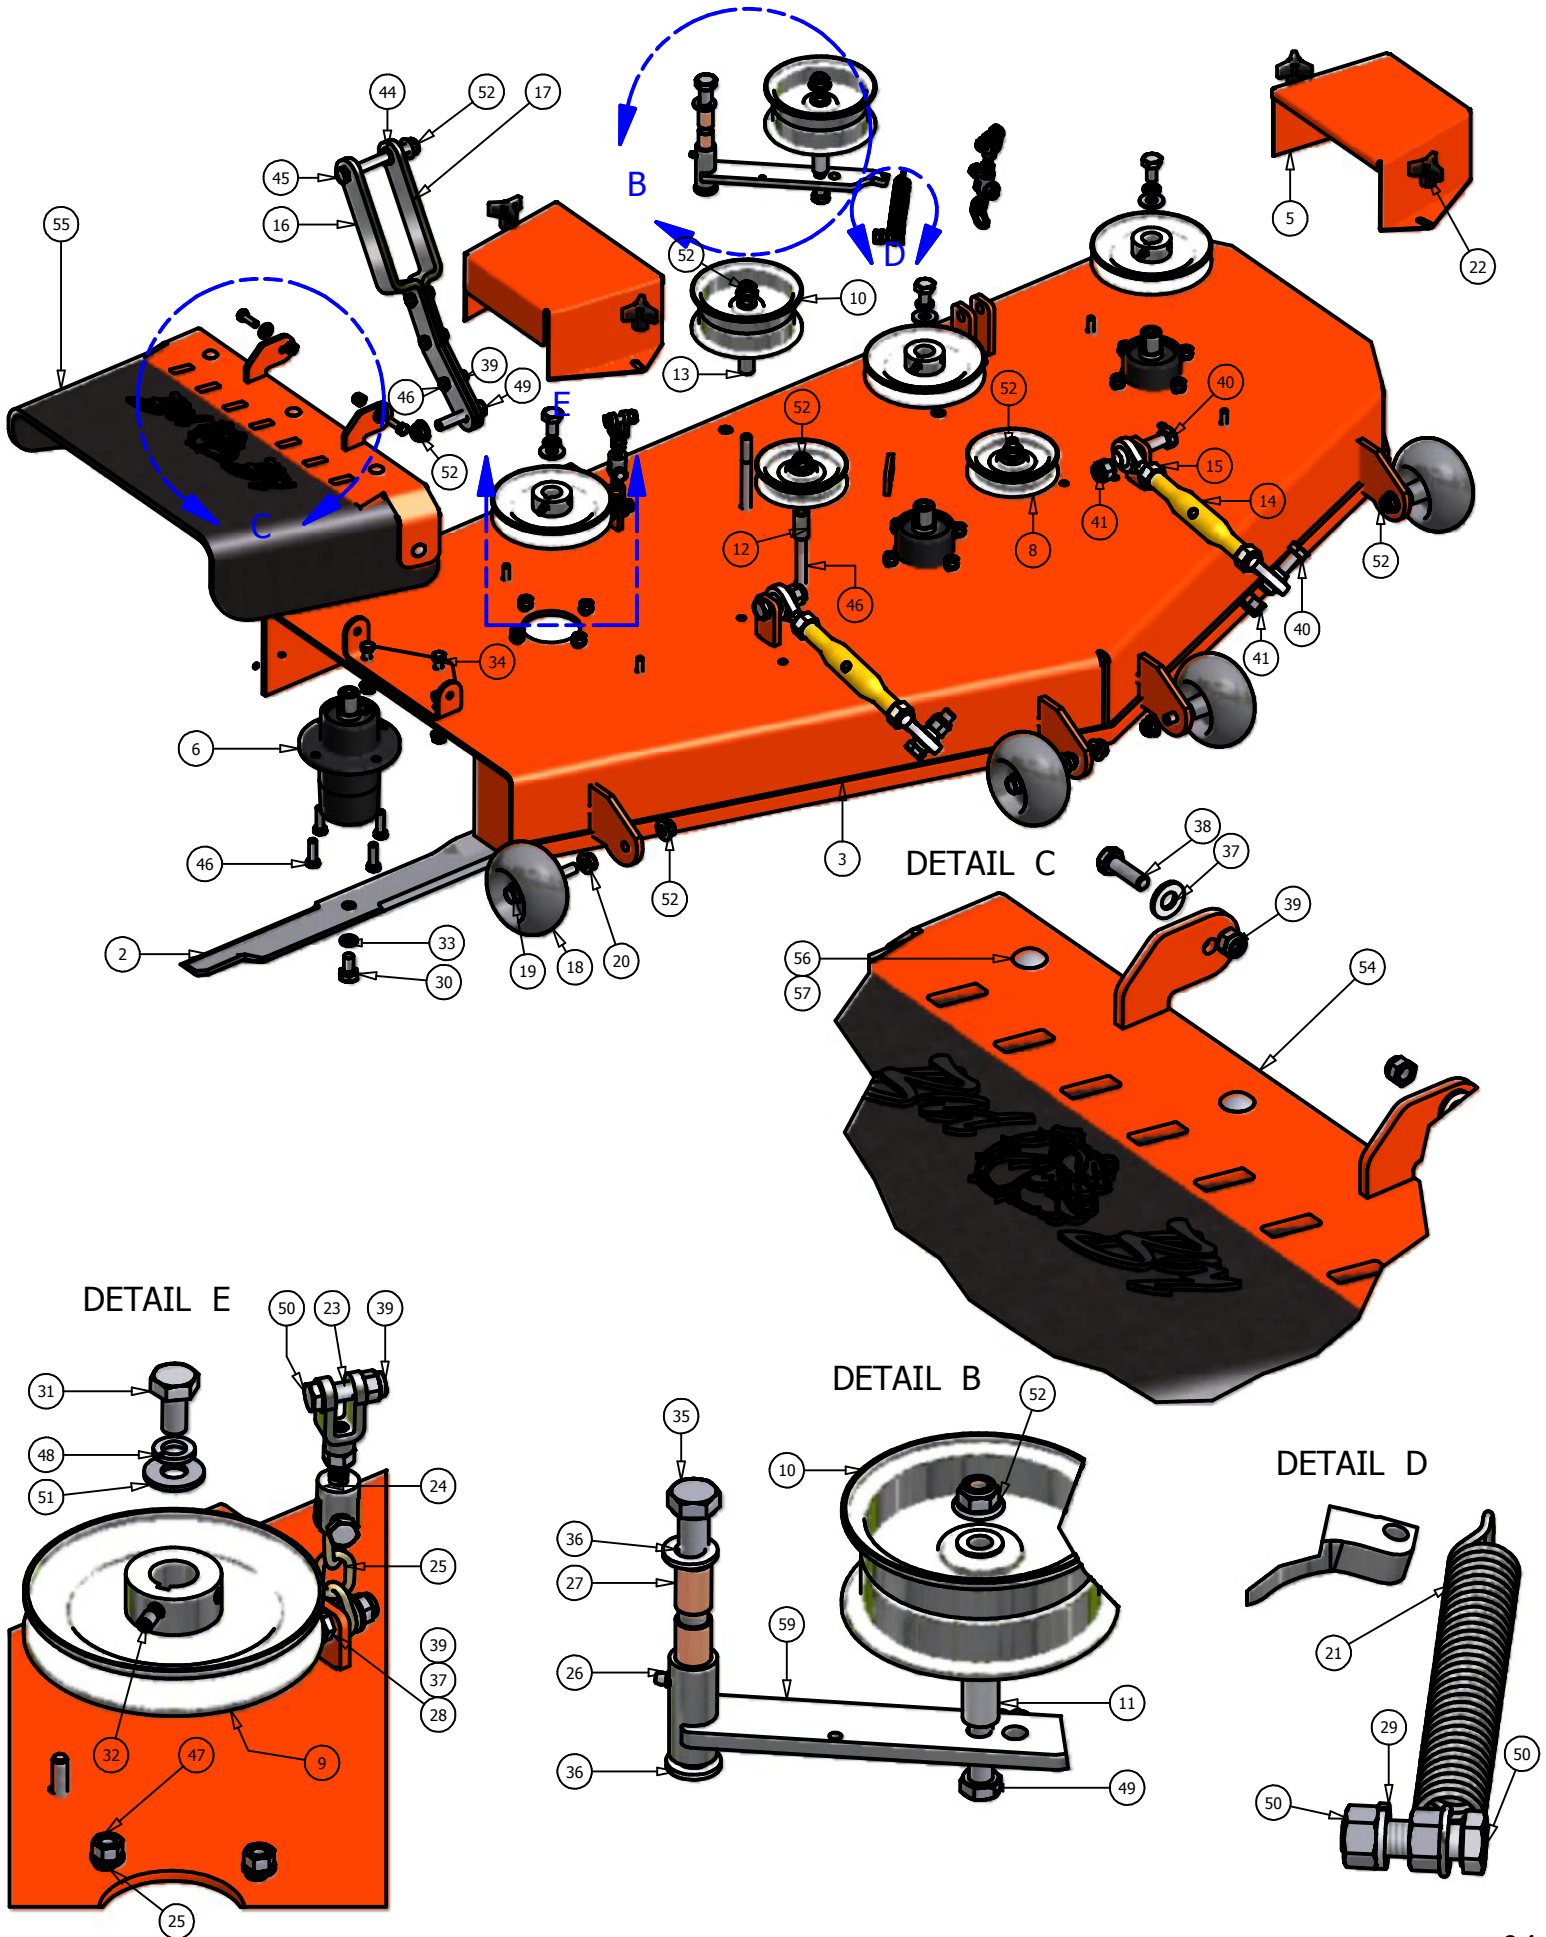

60" Deck

60 Inch Deck Parts List			
ITEM	QTY	PART NUMBER	DESCRIPTION
1	1	041-1650-00	60" Deck Belt
2	3	038-6060-00	60" Fusion Blade
3	1	060-5403-00	60" Deck
4	1	206-6017-00	Dischage Chute Hander
5	2	014-6004-00	Pulley Guard
6	3	037-8000-00	Spindle
7	1	039-6936-00	Deck Idler Pully
8	2	033-6001-00	4 3/4" Idler Pulley
9	3	033-6004-00	6 1/4" Drive Pulley
10	2	033-5001-00	5 3/4" Flat Idler Pulley
11	1	025-5337-00	1 1/4" Pulley Spacer
12	2	025-5338-00	Pup Pulley Spacer
13	1	025-5339-00	1 3/4" Pulley Spacer
14	2	048-6056-00	Turnbuckle
15	2	013-6058-00	3/4" Left Hand Nut
16	2	031-6027-00	Deck Support Arm (Left)
17	2	031-6028-00	Deck Support Arm(Right)
18	6	022-5234-00	Anti-Scalp Roller
19	6	018-5019-00	1/2"x4" Bolt (Grade8)
20	6	013-5300-00	1/2" Flange Nut
21	1	034-2009-00	Deck Idler Spring
22	4	045-6043-00	5/16" Knob
23	2	046-6044-00	Female Yoke
24	2	046-6048-00	Male Yoke
25	2	047-6047-00	3" Chain
26	1	024-6034-00	Grease Fitting
27	2	032-6033-00	5/8" ID x 1 1/8" Brass Bushing
28	3	018-6049-00	3/8" x 1" Hex Bolt
30	13	019-5037-00	3/8" Lock Washer
29	3	018-6020-00	5/8" x 2" Fine Threaded Bolt
31	3	018-5006-00	1/2" x 1 1/2" Bolt (Fine Threaded)
32	3	030-6029-00	3/8" Set Screw
33	3	019-4807-00	5/8" Lock Washer
34	3	018-5250-00	3/8" x 3/4" Hex Bolt
35	1	018-5311-00	5/8" x 4" Hex Bolt
36	2	019-6017-00	.635 ID Plastic Washer
37	2	019-6042-00	.360 ID Plastic Washer
38	2	018-5015-00	5/16" x 1" Hex Bolt
39	15	013-8047-00	5/16" Nylock Nut
40	4	018-6059-00	5/8" x 2 1/2" Hex Bolt
41	4	013-7021-00	5/8" STD NC Nylock Nut
42	3	018-6054-00	1/2" x 3 1/2" Bolt
44	4	019-5010-00	1/2" Brass Washer
45	2	018-7050-00	1/2" x 4 1/2" Bolt
46	18	013-6014-00	3/8" x 1 1/4" Hex Bolt
47	14	019-5007-00	3/8" Hex Nut
48	3	018-6036-00	1/2" Lock Washer
49	2	018-6012-00	1/2" x 2 1/2" Hex Bolt
50	5	013-8050-00	3/8" x 1 1/2" Hex Bolt
51	3	019-6020-00	1/2" Cupped Washer
52	13	013-8050-00	1/2" Flange Lock Nut
53	1	039-4863-00	2007 Lower Hanger
54	1	039-4864-00	2007 Hanger Plate
55	1	210-6005-00	Rubber Side Discharge
56	5	018-5020-00	5/16" x 1 1/2" Carriage Bolt
57	5	013-8049-00	5/16" Nylock Flange Nut