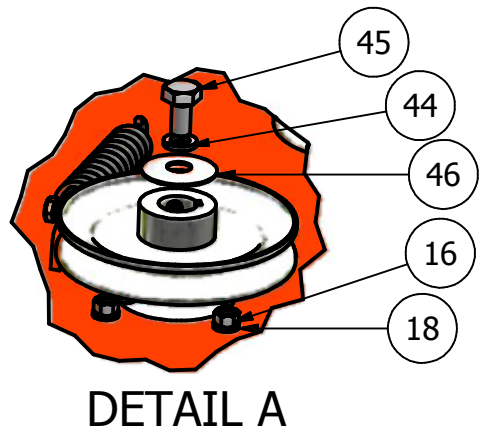

52" Pup Deck

Parts List			
ITEM	QTY	PART NUMBER	DESCRIPTION
1	1	060-5402-00	52" Deck
2	3	037-8000-000	Spindle ('04 and Up)
3	1	206-6017-00	Discharge Chute Hanger
4	2	014-6004-00	Pulley Cover
5	2	032-6033-00	5/8" ID x 1 1/8" Bushing
6	2	033-6001-00	4 3/4" Idler Pulley
7	2	033-5001-00	5 3/4" Flat Idler Pulley
8	2	019-6017-00	.635 ID Plastic Washer
9	2	048-6056-00	Turnbuckle (Top Link)
10	6	022-5234-00	Anti-Scalp Roller
11	6	018-5019-00	1/2" x 4" Bolt
12	2	046-6044-00	Female Yoke
13	2	046-6048-00	Male Yoke
14	4	045-6043-00	5/16" Knob
15	6	018-5250-00	3/8" x 3/4" Hex Bolt
16	16	013-6014-00	3/8" Hex Nut
17	6	018-5040-00	3/8" x 1 1/4" Hex Bolt
18	13	019-5037-00	3/8" Lock Washer
19	3	018-6021-00	5/8" x 1 1/2" Fine Threaded Bolt
20	3	019-4807-00	5/8" Lock Washer
21	2	019-6042-00	.360 ID Plastic Washer
22	2	018-5015-00	5/16" x 1" Hex Bolt
23	14	013-8047-00	5/16" Nylock
24	4	019-5010-00	1/2" Brass Washer
25	2	018-7050-00	1/2" x 4 1/2" Bolt
26	6	018-6059-00	5/8" x 2 1/2" Hex Bolt
27	1	018-5311-00	5/8" x 4" Hex Bolt
28	5	013-6014-00	3/8" Hex Nut
29	2	013-8015-00	1/2" Flange Lock Nut
30	12	013-5201-00	3/8" Flange Nut
31	3	025-5338-00	1 1/2" Pulley Spacer
32	2	025-5339-00	1 3/4" Pulley Spacer
33	1	039-4870-00	Upper Hanger
34	1	210-6005-00	Rubber Side Discharge
35	1	018-5020-00	5/16" x 1 1/2" Carriage Bolt
36	5	013-8049-00	5/16" Nylock Flange Nut
37	5	039-4871-00	Lower Hanger
38	1	038-3010-00	16 1/4" Bad Boy Blade
39	4	013-5301-00	5/8" Nylock (1/2" Jam)
40	4	031-6000-00	Deck Support Arm
41	2	025-5337-00	Pup Pulley Spacer
42	2	025-5025-00	1" Collar Spacer
43	1	034-2009-00	2009 Deck Idler
44	1	019-5007-00	1/2" Lock Washer
45	3	018-5006-00	1/2" x 1 1/2" Bolt
46	1	019-6020-00	Cup Washer
47	1	047-6047-00	3" Chain