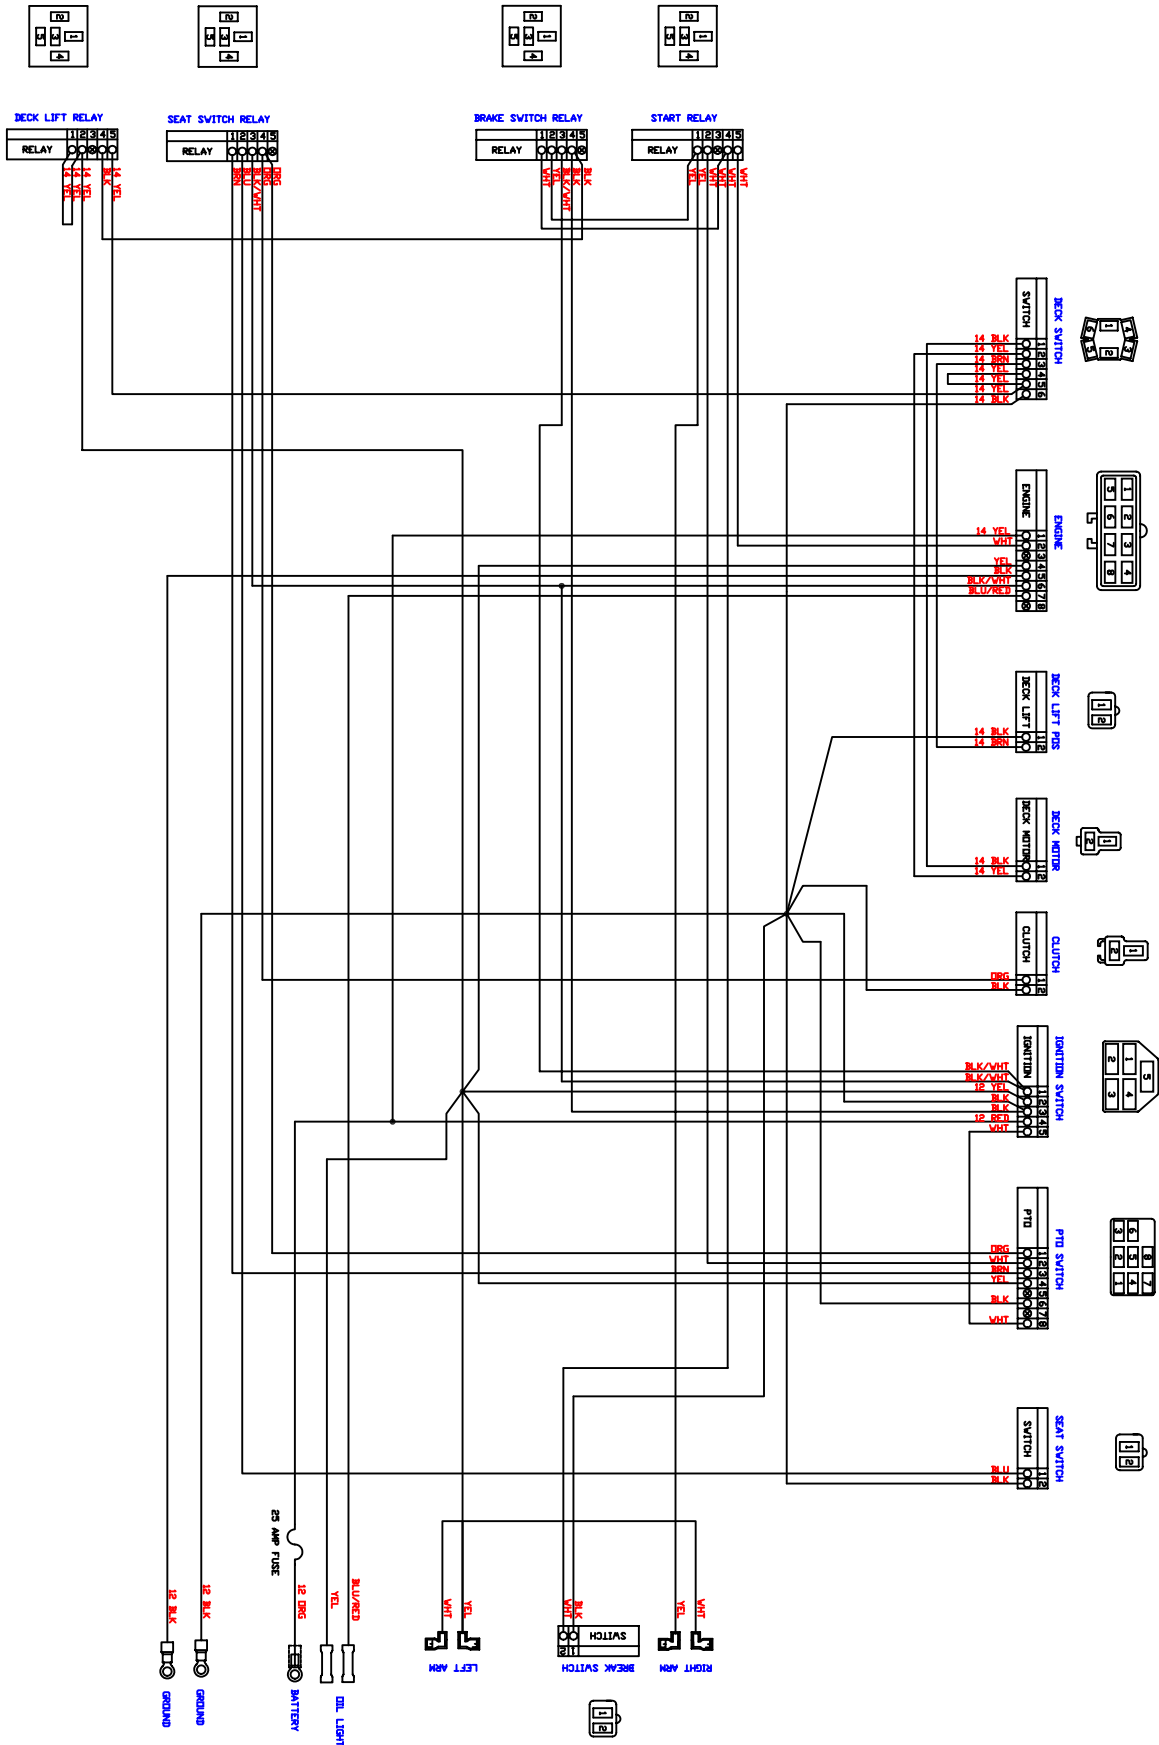

ALL VIEWS 1604 UNLESS NOTED OTHERWISE.

ELECTREX, INC.
HUTCHINSON, KS

CUSTOMER: BAID BOV
THEIR P/N: 086-0032-00
DWG TITLE: SCHEMATIC
OUR P/N: 9198023SCHEMATIC

REV. 1
DATE: 9/28/05

DRAWN BY: AND