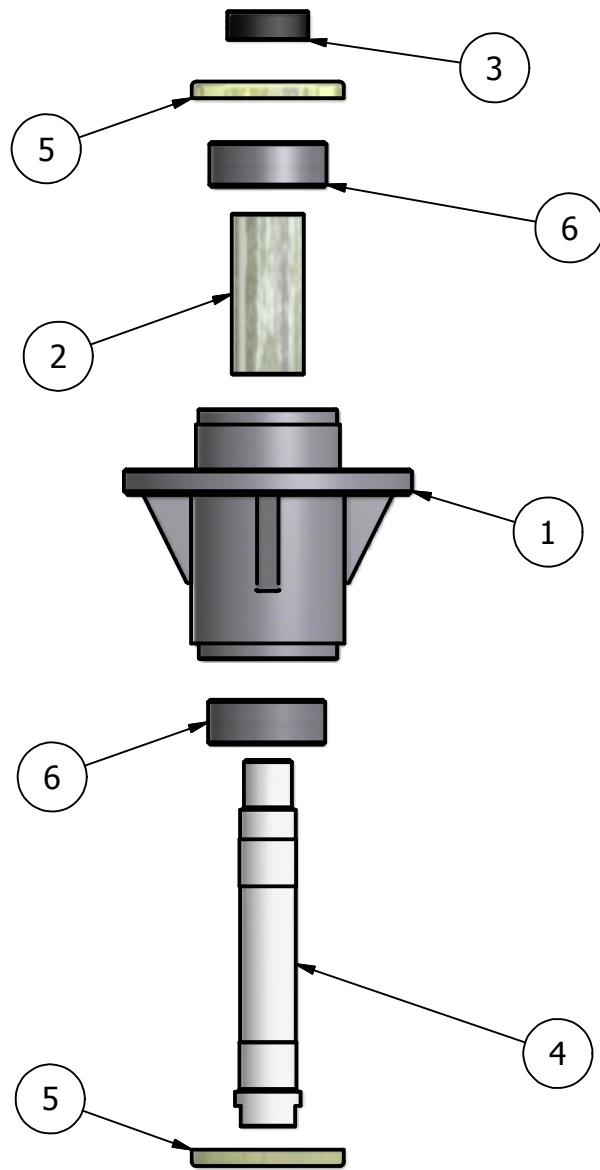

Deck Spindle

Parts List			
ITEM	QTY	PART NUMBER	DESCRIPTION
1	1	037-8005-00	Spindle Housing
2	1	037-8003-00	Spindle Spacer
3	1	037-9050-00	Spindle Coller
4	1	037-6019-00	Spindle Shaft
5	2	037-8002-00	Bearing Cover
6	2	037-8001-00	Bearing