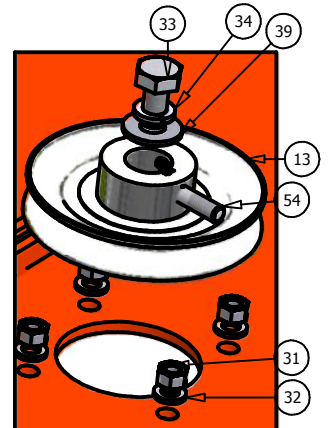

48" Pup Deck			
ITEM	QTY	PART NUMBER	DESCRIPTION
1	1	041-1420-00	48" Deck Belt
2	3	038-4830-00	48" Fusion Blade
3	1	060-4800-00	48" Deck
4	1	206-6017-00	Discharge Chute Hanger
5	1	014-4801-00	48" Spindle Cover
6	1	014-6004-00	Spindle Cover
7	3	037-8000-00	Spindle
8	1	039-6936-00	Deck Idler Arm
9	1	018-5311-00	5/8" x 4" Hex Bolt
10	2	019-6017-00	.635 ID Plastic Washer
11	2	032-6033-00	5/8" ID x 1 1/8" Brass Bushing
12	1	033-6001-00	4 3/4" Idler Pulley
13	3	033-6003-00	5" Dsck Pulley
14	2	033-5001-00	5 3/4" Deck Idler Pulley
15	1	025-5337-00	1 1/4" Pulley Spacer
16	1	025-5338-00	Turnbuckle
17	1	025-5339-00	3/4" Left Handed Nut
18	2	048-6056-00	Anti-Scalp Roller
19	2	013-6058-00	1/2" x 4" Bolt
20	4	022-5234-00	1/2" Flange Nut
21	4	018-5019-00	5/16" Knob
22	4	013-5300-00	Deck Support Arm (Left)
23	4	045-6043-00	Deck Support Arm (Right)
24	2	034-2009-00	Deck Idler Spring
25	2	031-5352-00	Female Yoke
26	2	034-9035-00	Male Yoke
27	2	046-6044-00	3" Chain
28	3	046-6048-00	3/8" x 1 1/4" Hex Bolt
29	3	047-6047-00	3/8" Hex Nut
30	3	018-5040-00	3/8" Lock Washer
31	3	013-6014-00	1/2" x 1 1/2" Hex Bolt
32	12	019-5037-00	1/2" Lock Washer
33	2	018-5006-00	5/8" x 1 1/2" Bolt
34	3	019-5007-00	5/8" Lock Washer
35	6	018-6021-00	3/8" Nylock Nut
36	3	019-4807-00	1/2" x 4 1/2" Bolt
37	4	013-5041-00	1/2" Cupped Washer
38	4	018-7050-00	5/16" x 1" Hex Bolt
39	2	019-6020-00	1/2" x 2 1/2" Hex Bolt
40	2	018-5015-00	5/8" Nylock Nut
41	3	018-6036-00	3/8" Std NC Nylock Nut
42	3	018-6059-00	.360 ID Plastic Washer
43	2	013-7021-00	3/8" x 3/4" Hex Bolt
44	2	013-8047-00	3/8" Flat Washer
45	5	019-6042-00	3/8" x 1 1/2" Hex Bolt
46	2	018-5250-00	3/8" Fine threaded Jam Nut
47	2	013-5201-00	1/2" x 3 1/2" Bolt
48	1	018-6049-00	Grease Fitting
49	3	030-6029-00	3/8" Hex Bolt
50	11	013-8050-00	1/2" Flange Lock Nut
51	4	019-5010-00	1/2" Brass Washer
52	5	018-5020-00	5/16" x 1 1/2" Carriage Bolt
53	1	210-6005-00	Rubber Side Discharge
54	5	013-8049-00	5/16" Nylock Flange Nut
55	1	039-4870-00	2007 Hanger Plate
56	1	039-4871-00	2007 Lower Hanger Plate