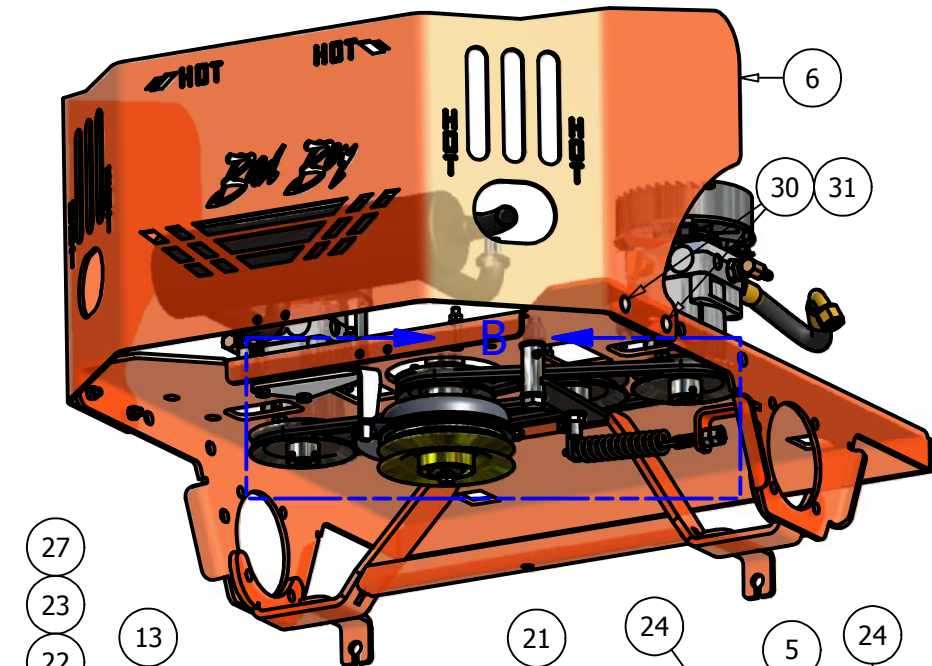

For more detail concerning clutch assembly, refer to the table of context and look for the clutch stack page.