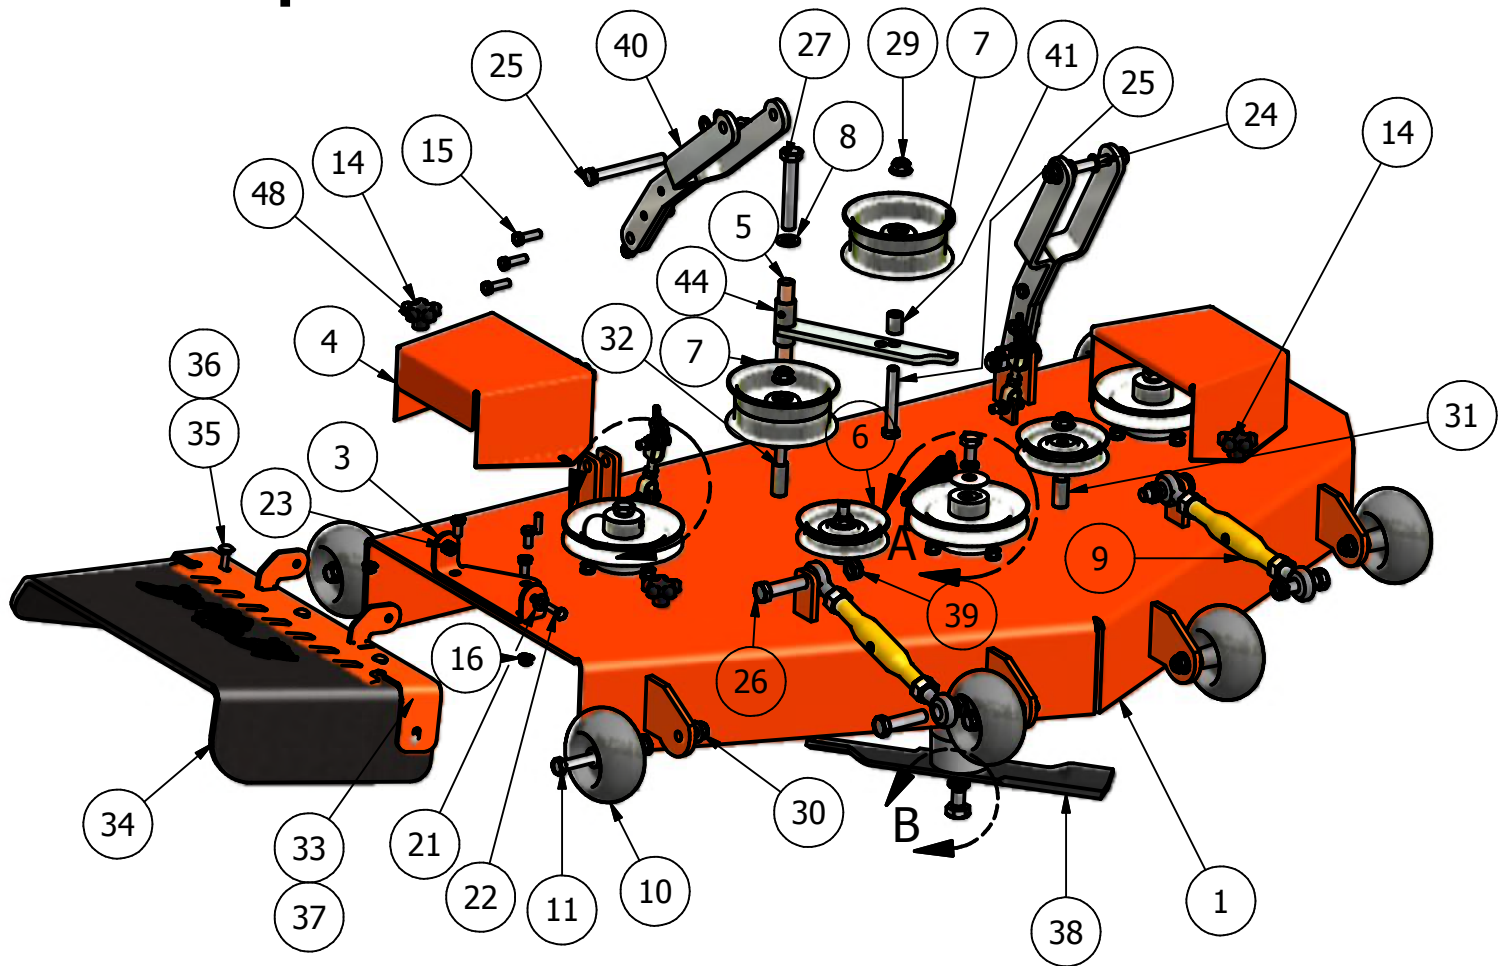

52" Pup Deck

Parts List			
ITEM	QTY	PART NUMBER	DESCRIPTION
1	1	060-5402-00	52" Deck
2	3	037-8000-000	Spindle ('04 and Up)
3	1	206-6017-00	Discharge Chute Hanger
4	2	014-6004-00	Pulley Cover
5	2	032-6033-00	5/8" ID x 1 1/8" Bushing
6	2	033-6001-00	4 3/4" Idler Pulley
7	2	033-5001-00	5 3/4" Flat Idler Pulley
8	2	019-6017-00	.635 ID Plastic Washer
9	2	048-6056-00	Turnbuckle (Top Link)
10	6	022-5234-00	Anti-Scalp Roller
11	6	018-5019-00	1/2" x 4" Bolt
12	2	046-6044-00	Female Yoke
13	2	046-6048-00	Male Yoke
14	4	045-6043-00	5/16" Knob
15	6	018-5250-00	3/8" x 3/4" Hex Bolt
16	16	013-6014-00	3/8" Hex Nut
17	6	018-5040-00	3/8" x 1 1/4" Hex Bolt
18	13	019-5037-00	3/8" Lock Washer
19	3	018-6021-00	5/8" x 1 1/2" Fine Threaded Bolt
20	3	019-4807-00	5/8" Lock Washer
21	2	019-6042-00	.360 ID Plastic Washer
22	2	018-5015-00	5/16" x 1" Hex Bolt
23	14	013-8047-00	5/16" Nylock
24	4	019-5010-00	1/2" Brass Washer
25	2	018-7050-00	1/2" x 4 1/2" Bolt
26	6	018-6059-00	5/8" x 2 1/2" Hex Bolt
27	1	018-5311-00	5/8" x 4" Hex Bolt
28	5	013-6014-00	3/8" Hex Nut
29	2	013-8015-00	1/2" Flange Lock Nut
30	12	013-5201-00	3/8" Flange Nut
31	3	025-5338-00	1 1/2" Pulley Spacer
32	2	025-5339-00	1 3/4" Pulley Spacer
33	1	039-4870-00	Upper Hanger
34	1	210-6005-00	Rubber Side Discharge
35	1	018-5020-00	5/16" x 1 1/2" Carriage Bolt
36	5	013-8049-00	5/16" Nylock Flange Nut
37	5	039-4871-00	Lower Hanger
38	1	038-3010-00	16 1/4" Bad Boy Blade
39	4	013-5301-00	5/8" Nylock (1/2" Jam)
40	4	031-6000-00	Deck Support Arm
41	2	025-5337-00	Pup Pulley Spacer
42	2	025-5025-00	1" Collar Spacer
43	1	034-2009-00	2009 Deck Idler
44	1	019-5007-00	1/2" Lock Washer
45	3	018-5006-00	1/2" x 1 1/2" Bolt
46	1	019-6020-00	Cup Washer
47	1	047-6047-00	3" Chain