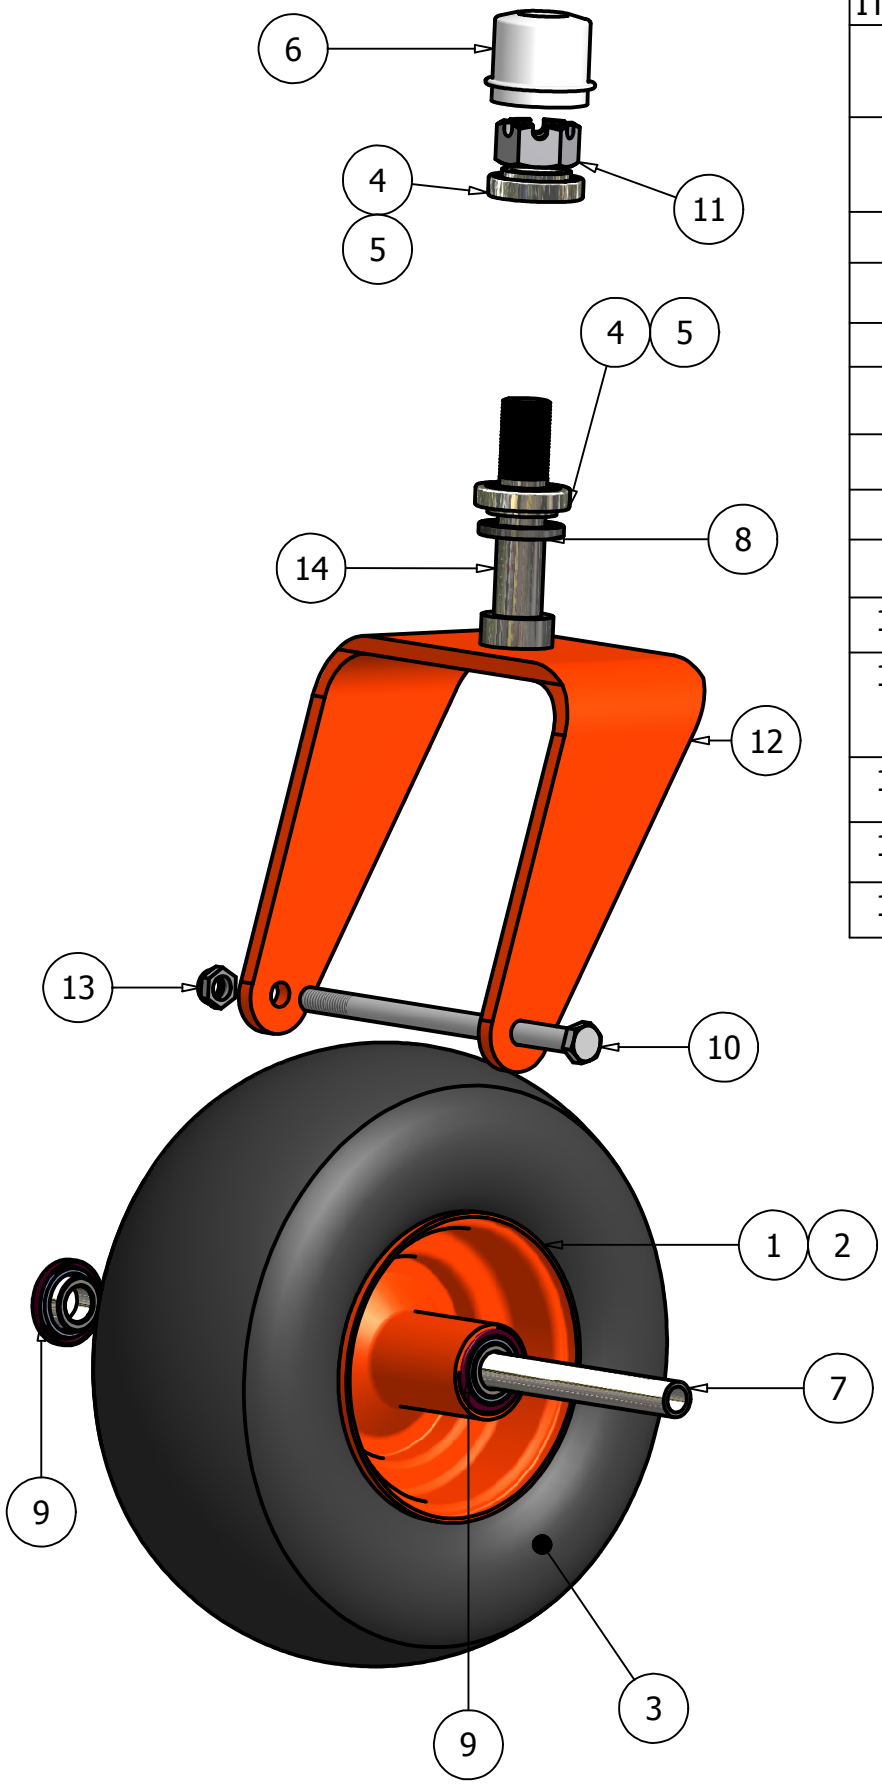

2009 Seat Frame

Parts List			
ITEM	QTY	PART NUMBER	DESCRIPTION
1	1	080-6010-00	Seat Frame
2	1	069-8054-00	Brake Lever
3	3	077-8073-00	Safety Switch
4	2	018-8051-00	8" Stove Bolt (Diesel Gets 9")
5	2	013-8051-00	1/4" Wing Nut
6	1	068-8049-00	Battery
7	1	043-8929-00	Battery Hold-Down
8	2	062-8013-00	Filter Head
9	1	066-8050-00	Hydraulic Tank Cap
10	2	063-8014-00	Hydraulic Filter
11	1	067-2009-00	Steel Hydraulic Tank
12	1	055-8017-00	Throttle (32HP Briggs 055-8021-00)
13	2	034-8045-00	Seat Spring
14	2	014-8045-00	1 1/2" Spring Cap Cover
15	1	054-8016-00	Choke (All Kohlers 054-8017-00)
16	4	024-5050-00	Filter Head Fitting
17	1	064-8055-00	Brake Cable Short (Long)
18	1	029-8059-00	Buzzer 26 & 27 HP Kawasaki

Drive Arms

Parts List			
ITEM	QTY	PART NUMBER	DESCRIPTION
1	1	031-8822-00/031-8821-00	Right Drive Arm/ Left
2	2	069-4010-00	Rubber Steering Handle
3	1	027-8819-00/027-8820-00	Left Drive Arm Lever Housing/Right
4	2	087-8080-00	Damper
5	2	018-2050-00	10MM Damper Ball Stud
6	4	034-8025-00	Drive Lever Spring
7	8	019-8027-00	.515 ID Nylon Shoulder Washer
8	2	035-5344-00	Push Rod
9	4	099-6046-00	3/8-24 Ball joint (female/male)
10	4	013-8043-00	5/16" Nut
11	10	032-8024-00	.507 ID Nylon Bushing
12	4	019-5037-00	3/8" Lock Washer
13	6	019-8051-00	5/16" Lock Washer
14	2	018-8063-00	5/16" x 3/4" Hex Bolt
15	4	018-2007-00	5/16" x 1/2" Flange Bolt
16	4	019-8054-00	.505 ID Plastic Washer
17	4	013-8050-00	1/2" Flange Lock Nut
18	8	013-6051-00	3/8" Fine Thread Nut

Clutch Stack

Clutch Assembly		
ITEM	PART NUMBER	DESCRIPTION
1	070-1000-00	Clutch Assembly
2	033-5034-00	4 3/4" Motor Pulley
3	019-6029-00	1 1/8" Flat Spacer
4	025-5000-00	1 1/8" Collar Spacer
5	025-0025-00	1.125 ID X .625 Spacer
6	018-5300-00	7/16" x 2 1/2" Fine Thread Bolt
7	019-8053-00	7/16" Lock Washer
8	042-6030-00	1/4" x 1" Key
9	030-6029-00	3/8" Hex Bolt
10	018-5028-00	10mm x 552 Bolt