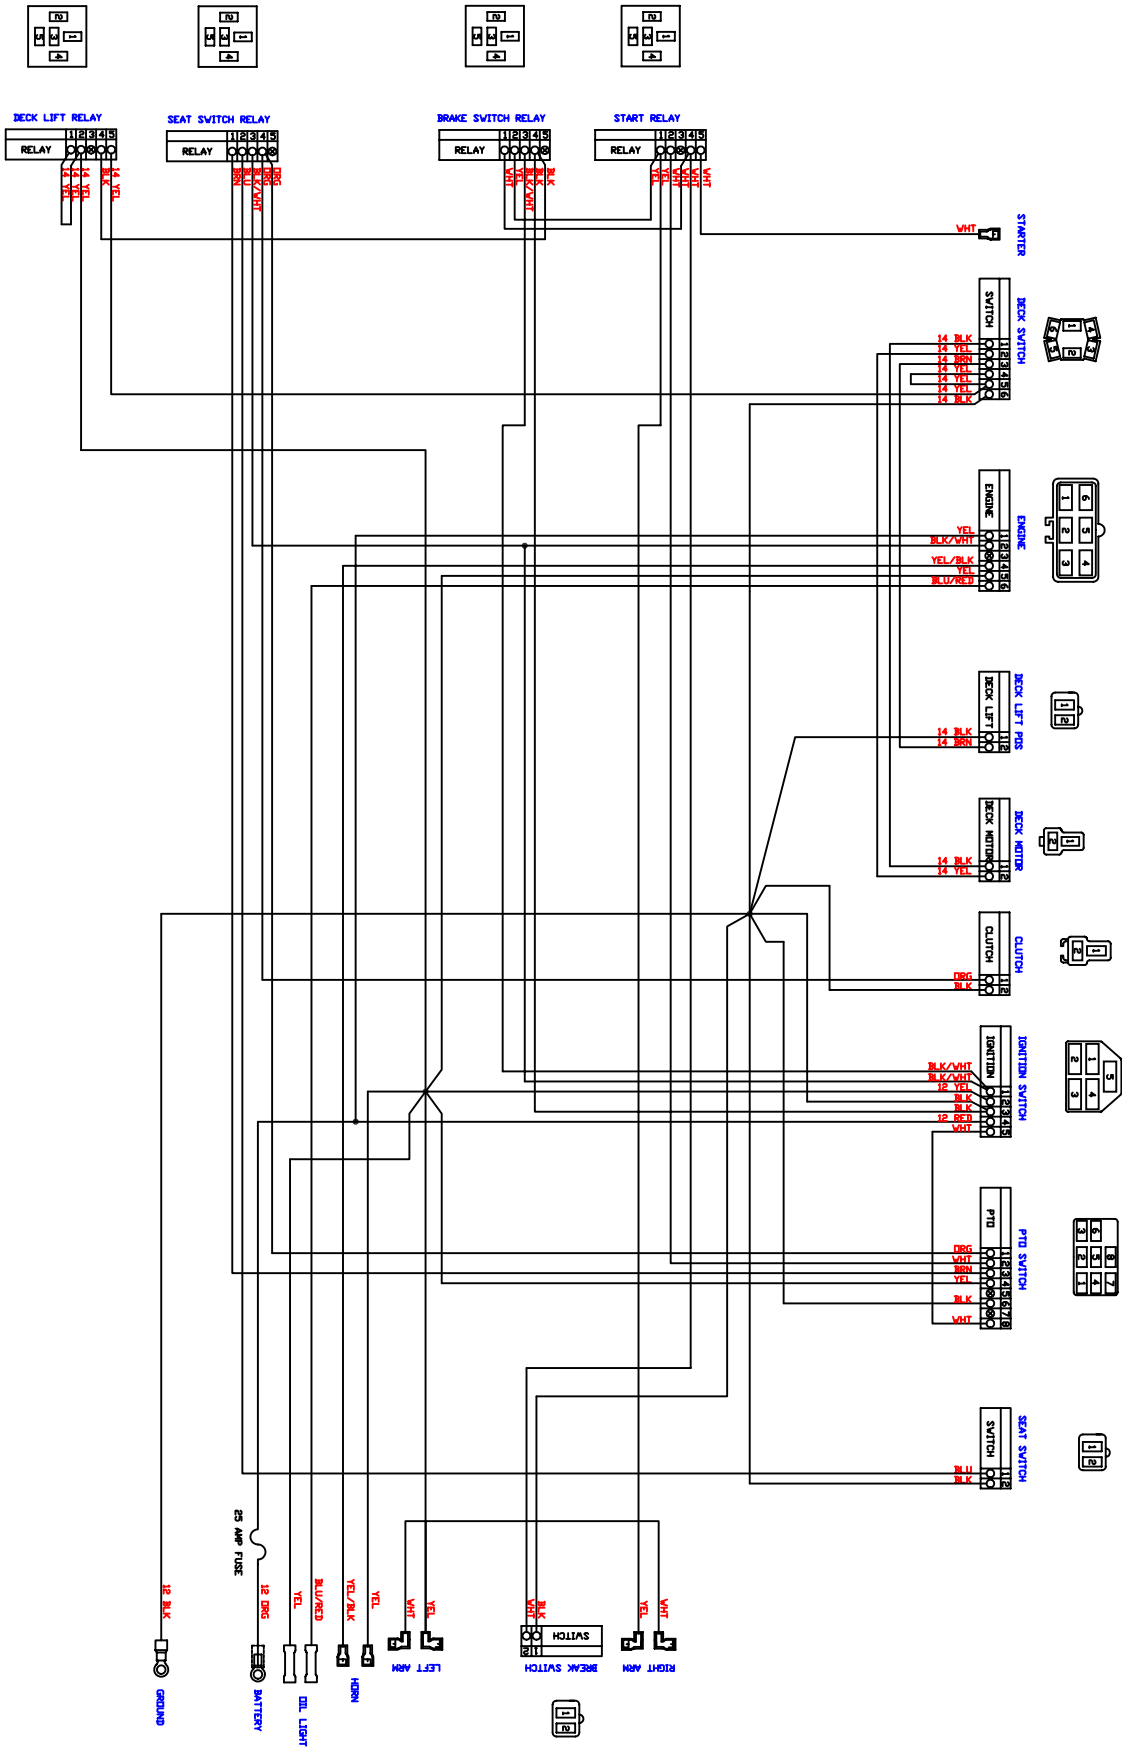

72" Deck			
ITEM	QTY	PART NUMBER	DESCRIPTION
1	1	041-1890-00	72" Deck Belt-B189
2	1	060-7205-00	72" Deck
3	3	038-7230-00	72" Fusion Blade
4	3	037-8000-00	Spindle
5	2	014-7204-00	Pulley Guard
6	1	034-2009-00	Deck Idler Spring
7	3	033-7203-00	7" Deck Pulley
8	2	033-6001-00	4 3/4" Idler Pulley
9	2	031-6028-00	Deck Support Arm (Right)
10	2	031-6027-00	Deck Support Arm (Left)
11	2	033-5001-00	5/ 3/4" Flat Idler Pulley
12	1	039-6936-00	Deck Idler Arm
13	2	048-6056-00	Turnbuckle (Toplink)
14	2	046-6044-00	Female Yoke
15	2	046-6048-00	Male Yoke
16	2	047-6047-00	3" Chain
17	4	045-6043-00	5/16" Knob
18	6	022-5234-00	Anti-Scalp Rollers
19	1	018-5311-00	5/8" x 4" Hex Bolt
20	2	019-6017-00	.635 ID Plastic Washer
21	1	024-6034-00	Grease Fitting (Drive-In Type)
22	2	032-6033-00	5/8" ID x 1 1/8" Brass Bushing
23	2	018-6036-00	1/2" x 2 1/2" Hex Bolt
24	5	018-6012-00	3/8" x 1 1/2" Hex Bolt
25	13	019-5037-00	3/8" Lock Washer
26	17	013-6014-00	3/8" Hex Nut
27	18	018-5040-00	3/8" x 1 1/4" Hex Bolt
28	3	018-6019-00	1/2" x 1 1/2" Fien Threas Bolt
29	3	019-5007-00	1/2" Lock Washer
30	3	018-6021-00	5/8" x 1.5" Fine Threaded Bolt
31	3	019-4807-00	5/8" Lock Washer
32	2	025-5338-00	1 1/2" Pulley Spacer
33	1	025-5339-00	1 3/4" Pulley Spacer
34	1	018-6054-00	1/2" x 3 1/2" Bolt
35	6	013-5300-00	1/2" Flange Nut
36	6	018-5015-00	5/16" x 1" Hex Bolt
37	6	018-5019-00	1/2" x 4" Bolt (Grade 8)
38	2	013-6058-00	3/4" Left Handed Nut
39	4	018-6059-00	5/8" x 2 1/2" Hex Bolt
40	4	013-7021-00	5/8" Nylock Nut
41	2	013-6051-00	3/8" Fine Threaded Jam Nut
42	12	013-5041-00	3/8" Nylock Nut
43	2	019-5029-00	3/8" Flat Washer
44	3	018-5250-00	3/8" x 3/4" Hex Bolt
45	2	019-6042-00	.360 ID Plastic Washer
46	2	013-8047-00	5/16" Nylock Nut
47	4	019-5010-00	1/2" Brass Washer
48	2	018-7050-00	1/2" x 4 1/2" Bolt
49	3	019-6020-00	1/2" Cupped Washer
50	14	013-8050-00	1/2" Flange Lock Nut
51	1	025-5337-00	1 1/4" Pulley Spacer
52	3	030-6029-00	3/8" Set Screw
53	1	039-4880-00	2007Hanger Plate
54	1	210-6005-00	Rubber Side Discharge
55	5	018-5020-00	5/16" x 1 1/2" Carriage Bolt
56	5	013-8049-00	5/16" Flange Nut
57	1	039-4881-00	2007 Lower Hanger Plate

ALL WIRES 16GA UNLESS NOTED OTHERWISE.

ELECTREX, INC.
HUTCHINSON, KS
CUSTOMER: BAID BOV
THEIR P/N: 086-2010-00
DWG TITLE: SCHEMATIC
OUR P/N: 919802SCHEMATIC
REVISION: C
DRAWN BY: AMD DATE: 9/28/05