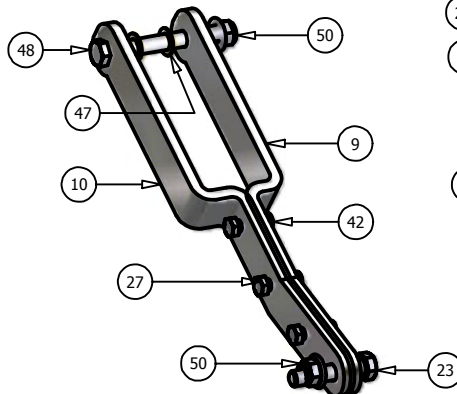

72" Deck

DETAIL D

DETAIL E

DETAIL A

DETAIL C

72" Deck			
ITEM	QTY	PART NUMBER	DESCRIPTION
1	1	041-1890-00	72" Deck Belt-B189
2	1	060-7205-00	72" Deck
3	3	038-7230-00	72" Fusion Blade
4	3	037-8000-00	Spindle
5	2	014-7204-00	Pulley Guard
6	1	034-2009-00	Deck Idler Spring
7	3	033-7203-00	7" Deck Pulley
8	2	033-6001-00	4 3/4" Idler Pulley
9	2	031-6028-00	Deck Support Arm (Right)
10	2	031-6027-00	Deck Support Arm (Left)
11	2	033-5001-00	5/ 3/4" Flat Idler Pulley
12	1	039-6936-00	Deck Idler Arm
13	2	048-6056-00	Turnbuckle (Toplink)
14	2	046-6044-00	Female Yoke
15	2	046-6048-00	Male Yoke
16	2	047-6047-00	3" Chain
17	4	045-6043-00	5/16" Knob
18	6	022-5234-00	Anti-Scalp Rollers
19	1	018-5311-00	5/8" x 4" Hex Bolt
20	2	019-6017-00	.635 ID Plastic Washer
21	1	024-6034-00	Grease Fitting (Drive-In Type)
22	2	032-6033-00	5/8" ID x 1 1/8" Brass Bushing
23	2	018-6036-00	1/2" x 2 1/2" Hex Bolt
24	5	018-6012-00	3/8" x 1 1/2" Hex Bolt
25	13	019-5037-00	3/8" Lock Washer
26	17	013-6014-00	3/8" Hex Nut
27	18	018-5040-00	3/8" x 1 1/4" Hex Bolt
28	3	018-6019-00	1/2" x 1 1/2" Fien Threas Bolt
29	3	019-5007-00	1/2" Lock Washer
30	3	018-6021-00	5/8" x 1.5" Fine Threaded Bolt
31	3	019-4807-00	5/8" Lock Washer
32	2	025-5338-00	1 1/2" Pulley Spacer
33	1	025-5339-00	1 3/4" Pulley Spacer
34	1	018-6054-00	1/2" x 3 1/2" Bolt
35	6	013-5300-00	1/2" Flange Nut
36	6	018-5015-00	5/16" x 1" Hex Bolt
37	6	018-5019-00	1/2" x 4" Bolt (Grade 8)
38	2	013-6058-00	3/4" Left Handed Nut
39	4	018-6059-00	5/8" x 2 1/2" Hex Bolt
40	4	013-7021-00	5/8" Nylock Nut
41	2	013-6051-00	3/8" Fine Threaded Jam Nut
42	12	013-5041-00	3/8" Nylock Nut
43	2	019-5029-00	3/8" Flat Washer
44	3	018-5250-00	3/8" x 3/4" Hex Bolt
45	2	019-6042-00	.360 ID Plastic Washer
46	2	013-8047-00	5/16" Nylock Nut
47	4	019-5010-00	1/2" Brass Washer
48	2	018-7050-00	1/2" x 4 1/2" Bolt
49	3	019-6020-00	1/2" Cupped Washer
50	14	013-8050-00	1/2" Flange Lock Nut
51	1	025-5337-00	1 1/4" Pulley Spacer
52	3	030-6029-00	3/8" Set Screw
53	1	039-4880-00	2007Hanger Plate
54	1	210-6005-00	Rubber Side Discharge
55	5	018-5020-00	5/16" x 1 1/2" Carriage Bolt
56	5	013-8049-00	5/16" Flange Nut
57	1	039-4881-00	2007 Lower Hanger Plate